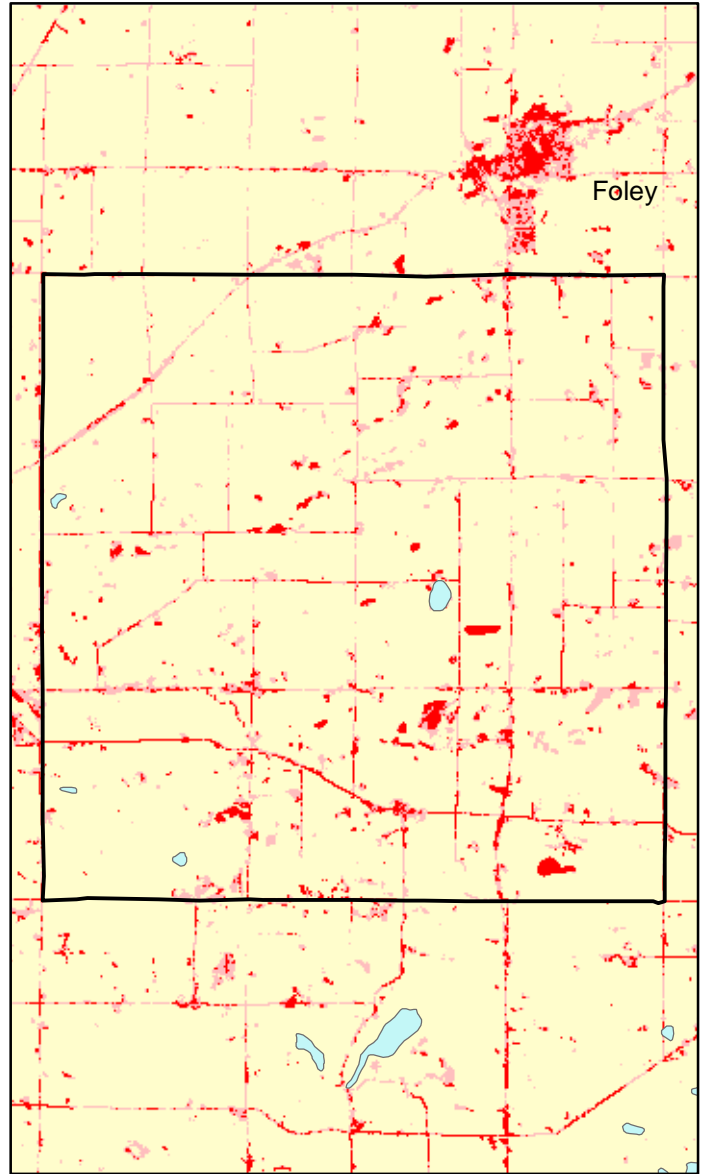

# St. George Twp: Impervious Cover

## 1990

## 2000

<b>St. George Twp. Summary</b>	
Total Area of MCD (Acres):	23518
1990 Impervious Area Total (Acres):	231
2000 Impervious Area Total (Acres):	942
1990 Percent Impervious Surface:	1%
2000 Percent Impervious Surface:	4%
<b>Increase in IC (Acres)</b>	<b>711</b>
<b>Percent Increase IC%</b>	<b>307%</b>