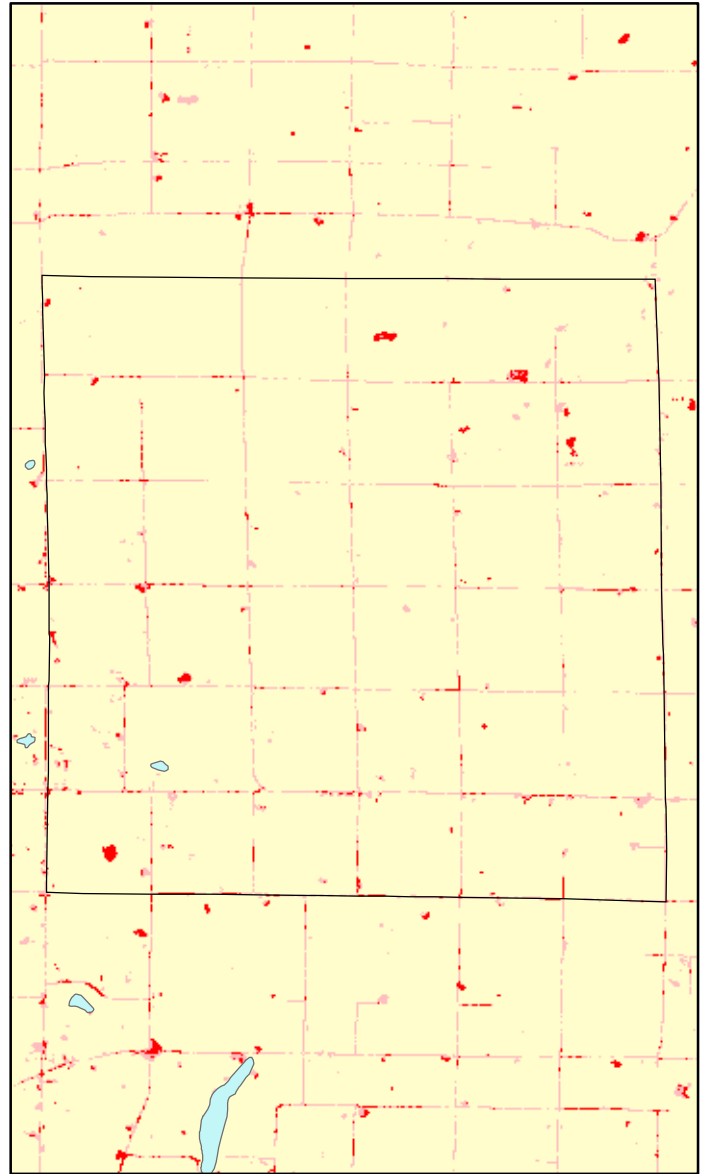

# Graham Township: Impervious Cover

1990

2000

<b>Graham Twp. Summary</b>	
Total Area of MCD (Acres):	23457
1990 Impervious Area Total (Acres):	139
2000 Impervious Area Total (Acres):	317
1990 Percent Impervious Surface:	1%
2000 Percent Impervious Surface:	1%
<b>Increase in IC (Acres)</b>	<b>178</b>
<b>Percent Increase IC%</b>	<b>128%</b>