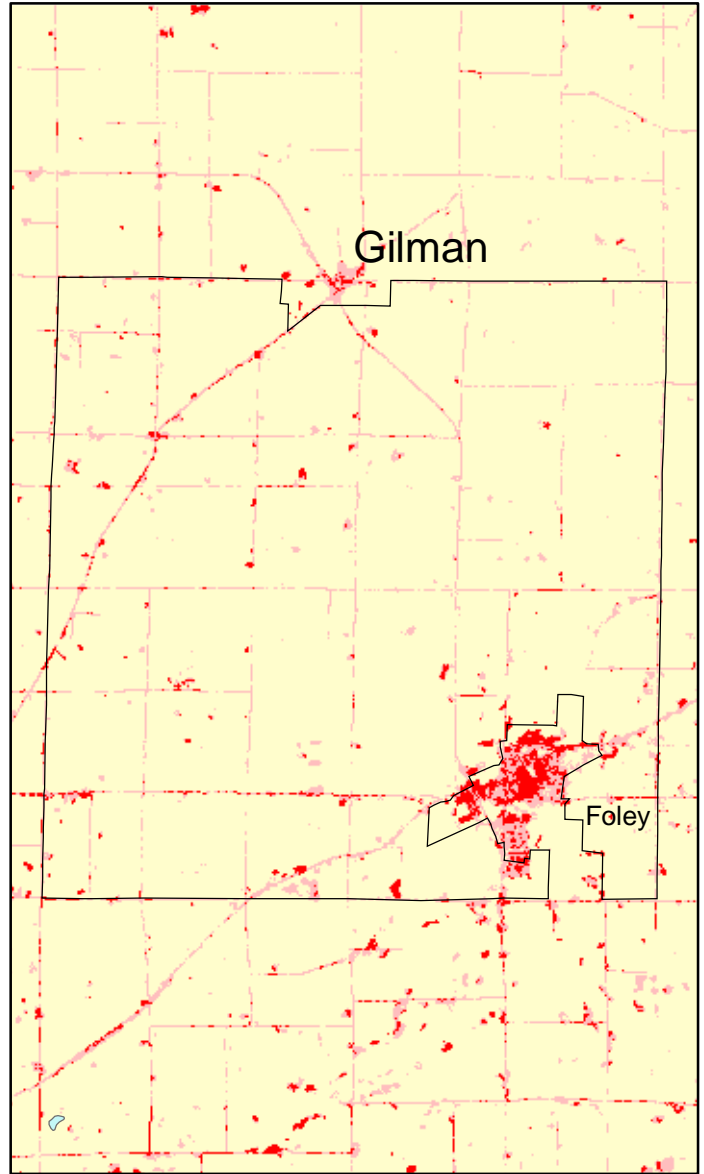

Gilmanton Twp: Impervious Cover

1990

2000

Gilmanton Twp. Summary	
Total Area of MCD (Acres):	21856
1990 Impervious Area Total (Acres):	162
2000 Impervious Area Total (Acres):	427
1990 Percent Impervious Surface:	1%
2000 Percent Impervious Surface:	2%
Increase in IC (Acres)	264
Percent Increase IC%	163%