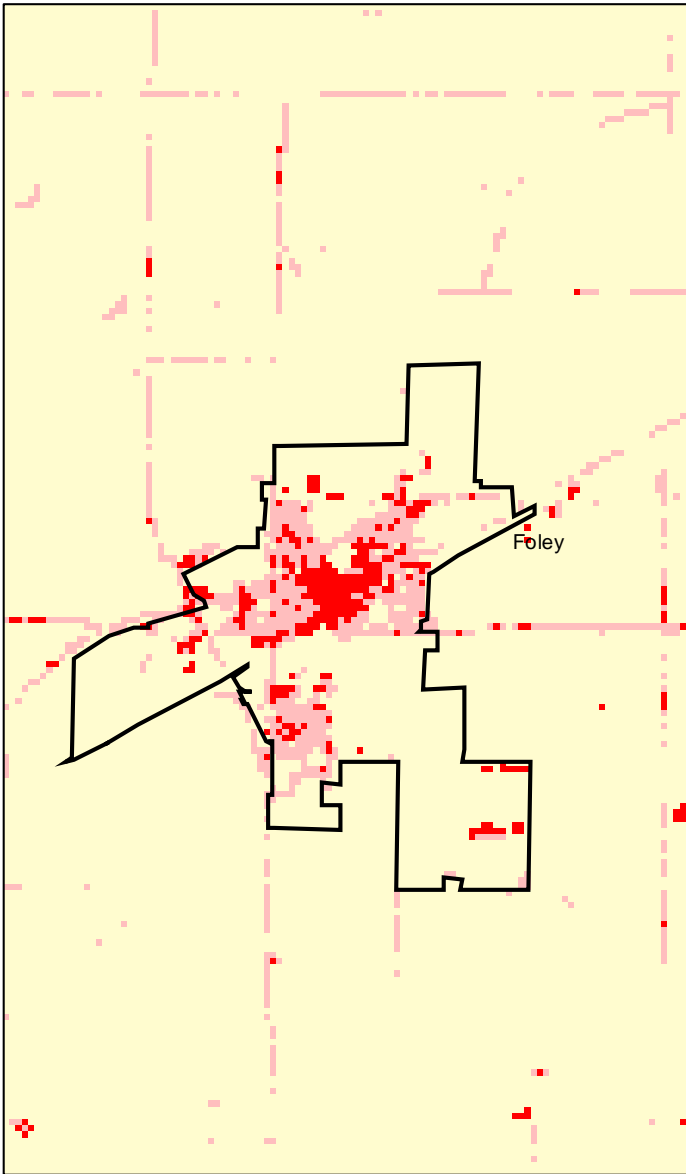

Foley, MN: Impervious Cover

1990

2000

Foley Summary	
Total Area Of MCD (Acres):	1264
1990 Impervious Area Total (Acres):	140
2000 Impervious Area Total (Acres):	274
1991 Percent Impervious Surface:	11%
2000 Percent Impervious Surface:	22%
Increase In IC (Acres)	134
Percent Increase IC %	96%