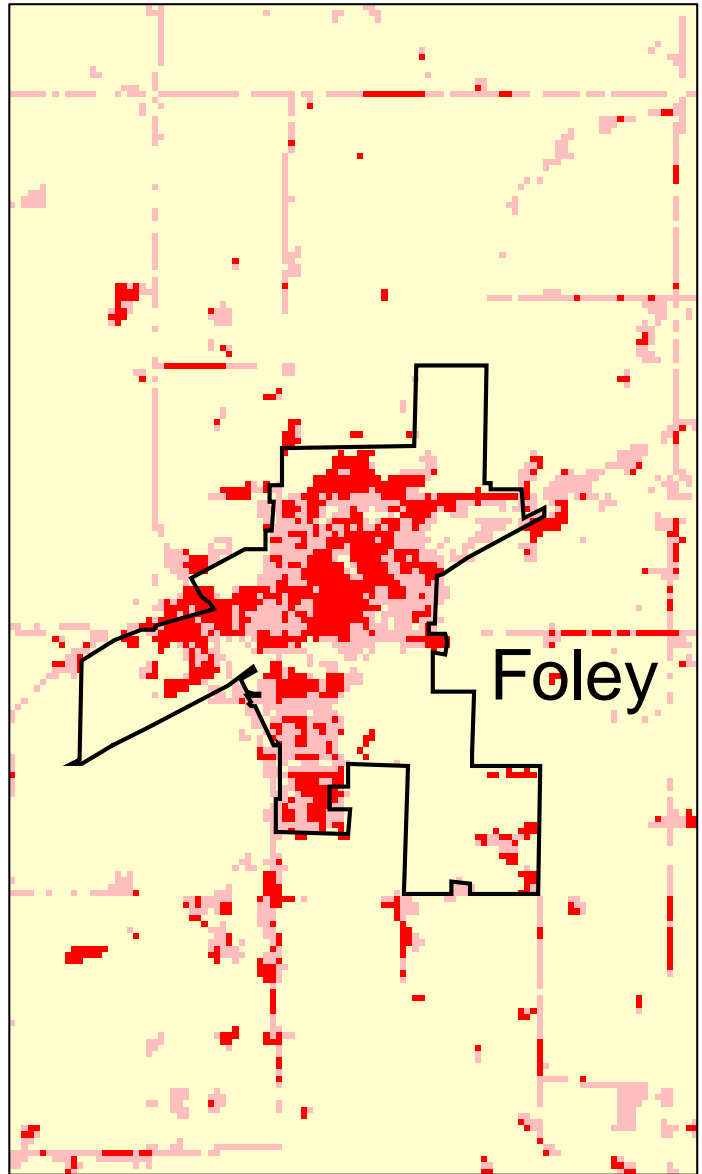

Foley, MN: Impervious Cover

1990

2000

Foley Summary	
Total Area Of MCD (Acres):	1264
1990 Impervious Area Total (Acres):	140
2000 Impervious Area Total (Acres):	274
1991 Percent Impervious Surface:	11%
2000 Percent Impervious Surface:	22%
Increase In IC (Acres)	134
Percent Increase IC %	96%