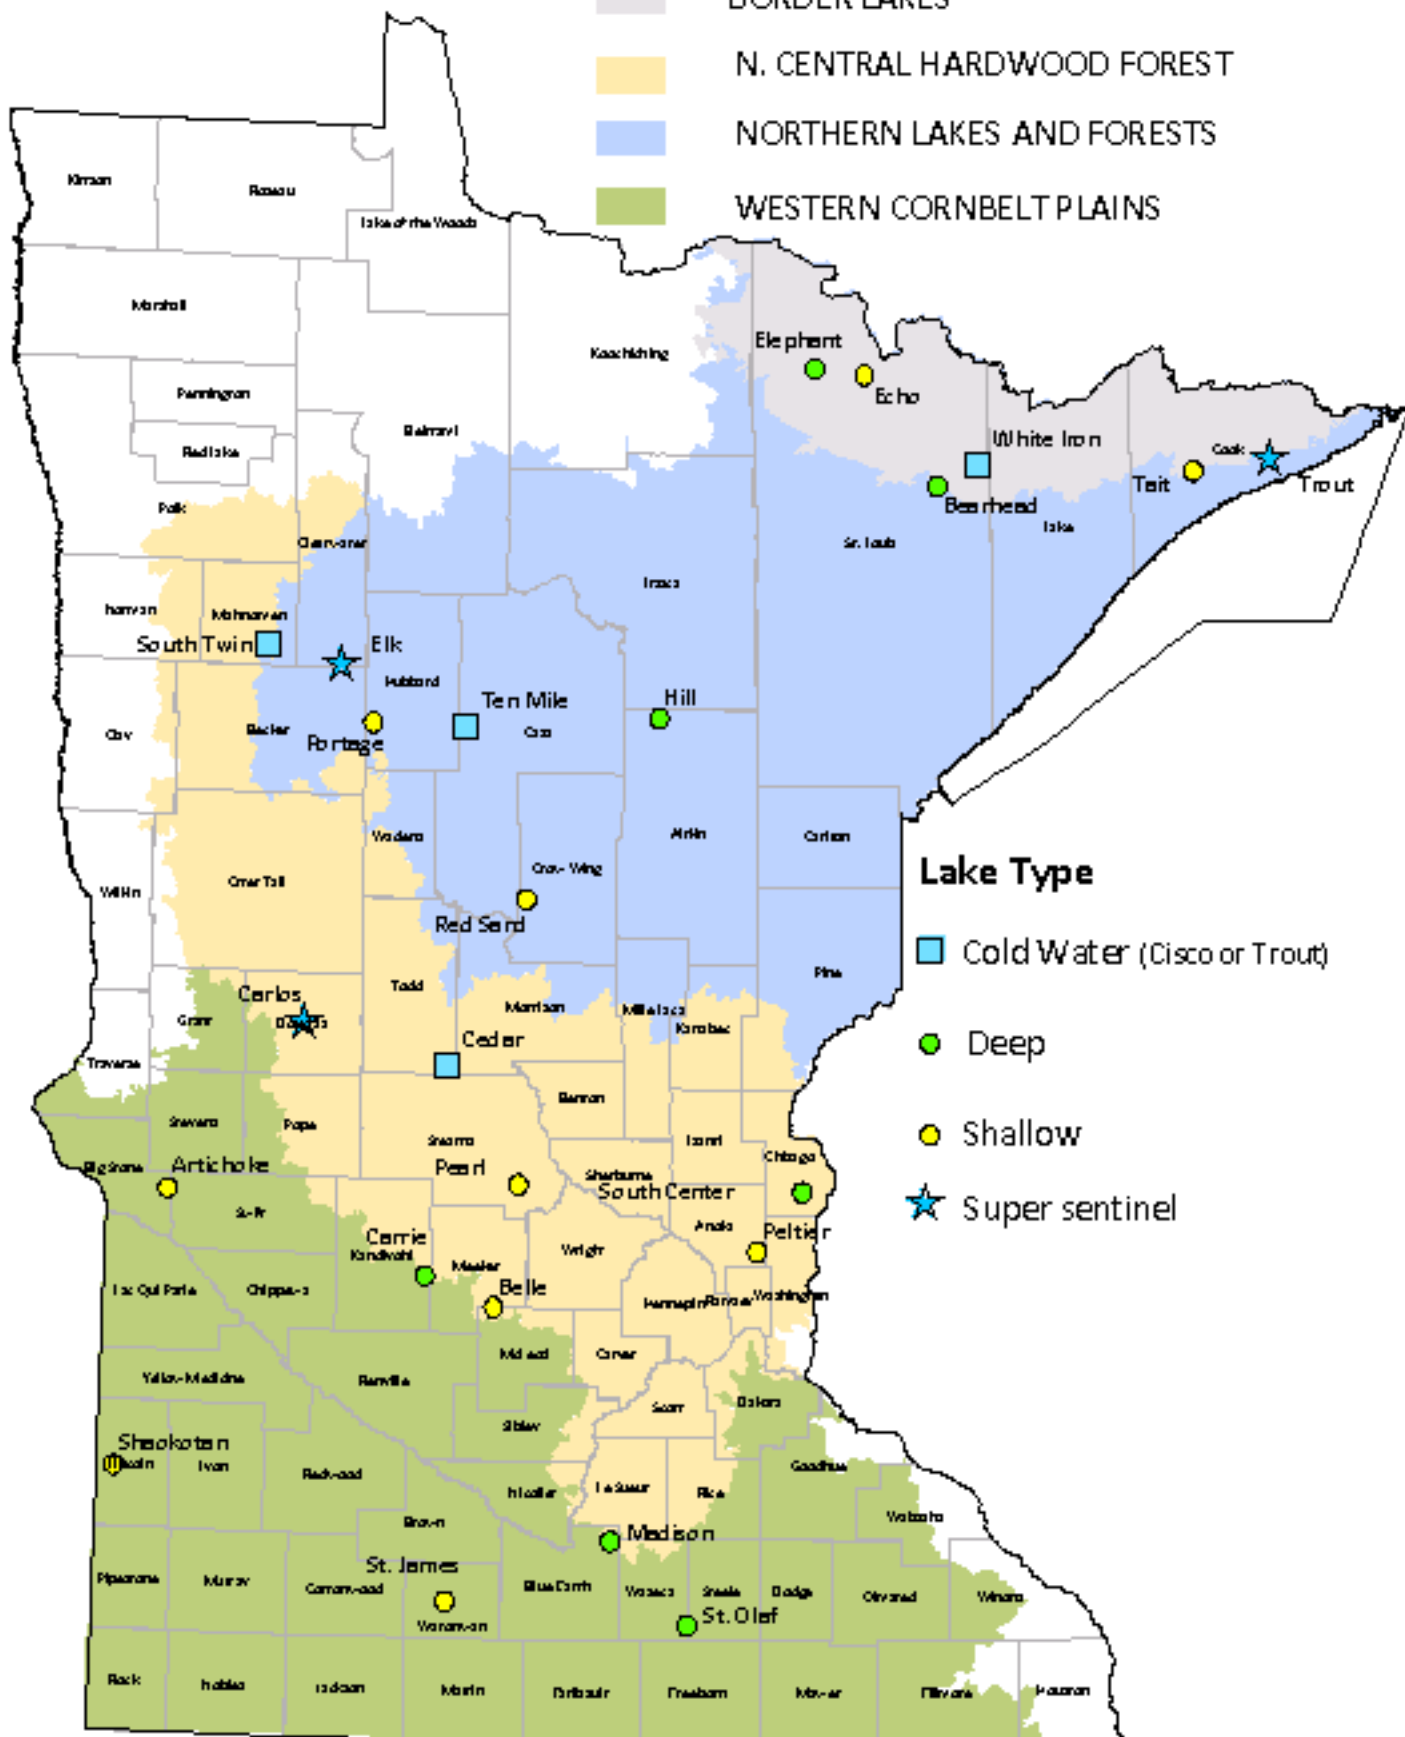

Sentinel Lakes

Ecoregion

- BORDER LAKES
- N. CENTRAL HARDWOOD FOREST
- NORTHERN LAKES AND FORESTS
- WESTERN CORNBELT PLAINS

Lake Type

- Cold Water (Cisco or Trout)
- Deep
- Shallow
- Super sentinel