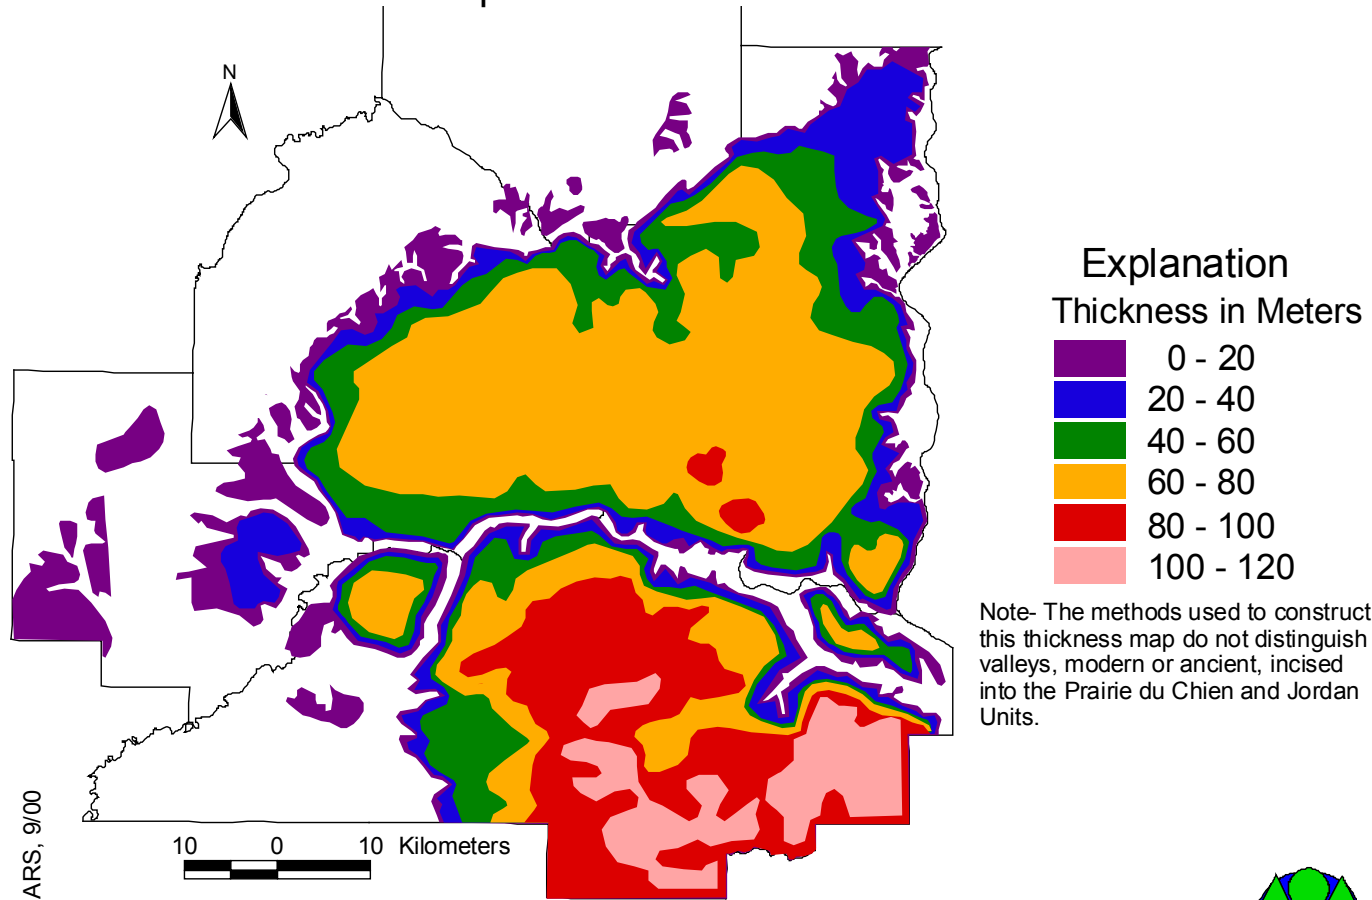

Thickness of the Prairie du Chien/Jordan Units

Twin Cities Metropolitan Area

Minnesota Pollution Control Agency