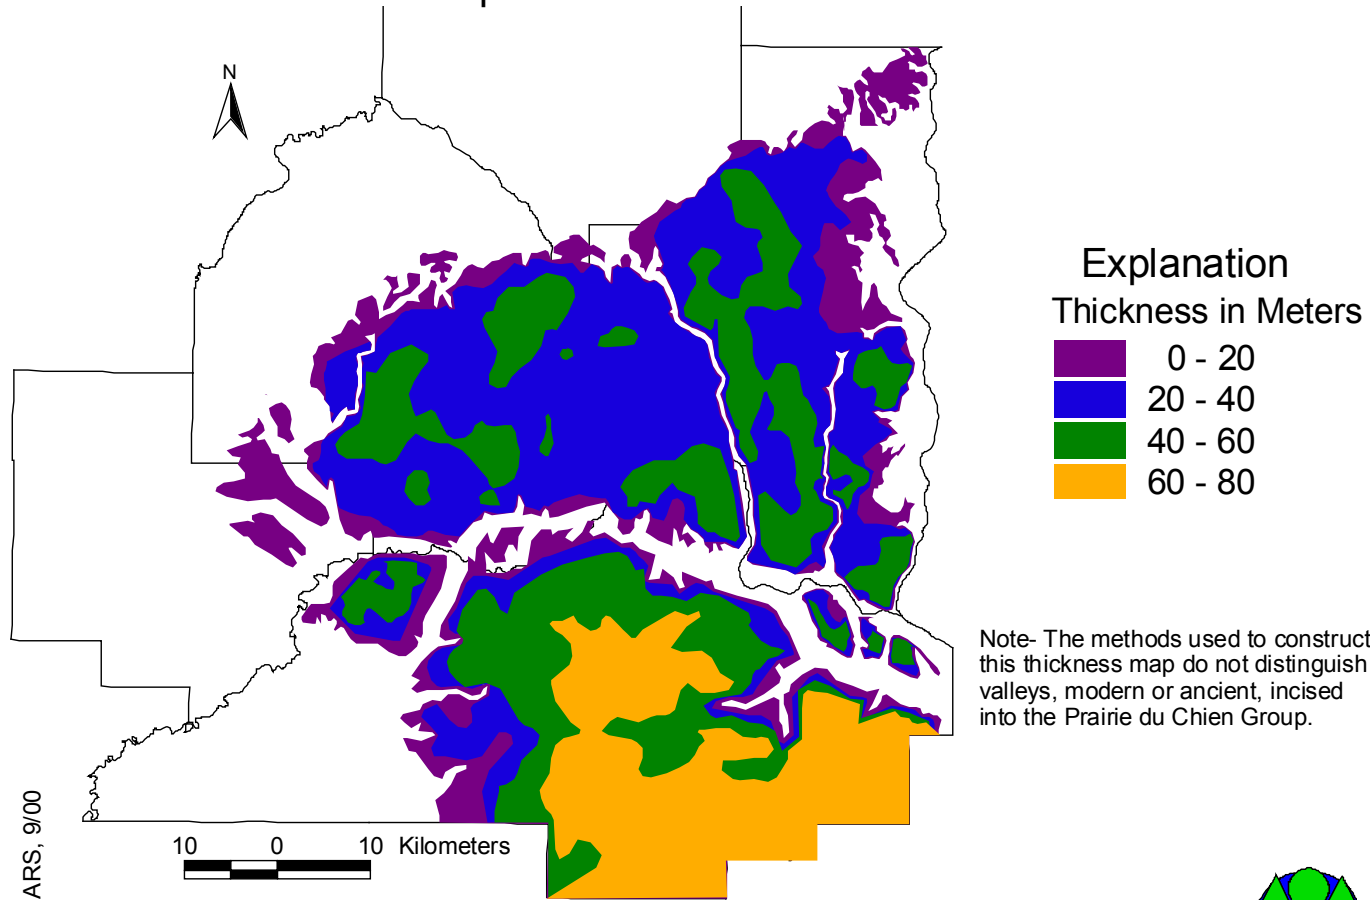

Thickness of the Prairie du Chien Group

Twin Cities Metropolitan Area

Note- The methods used to construct this thickness map do not distinguish valleys, modern or ancient, incised into the Prairie du Chien Group.