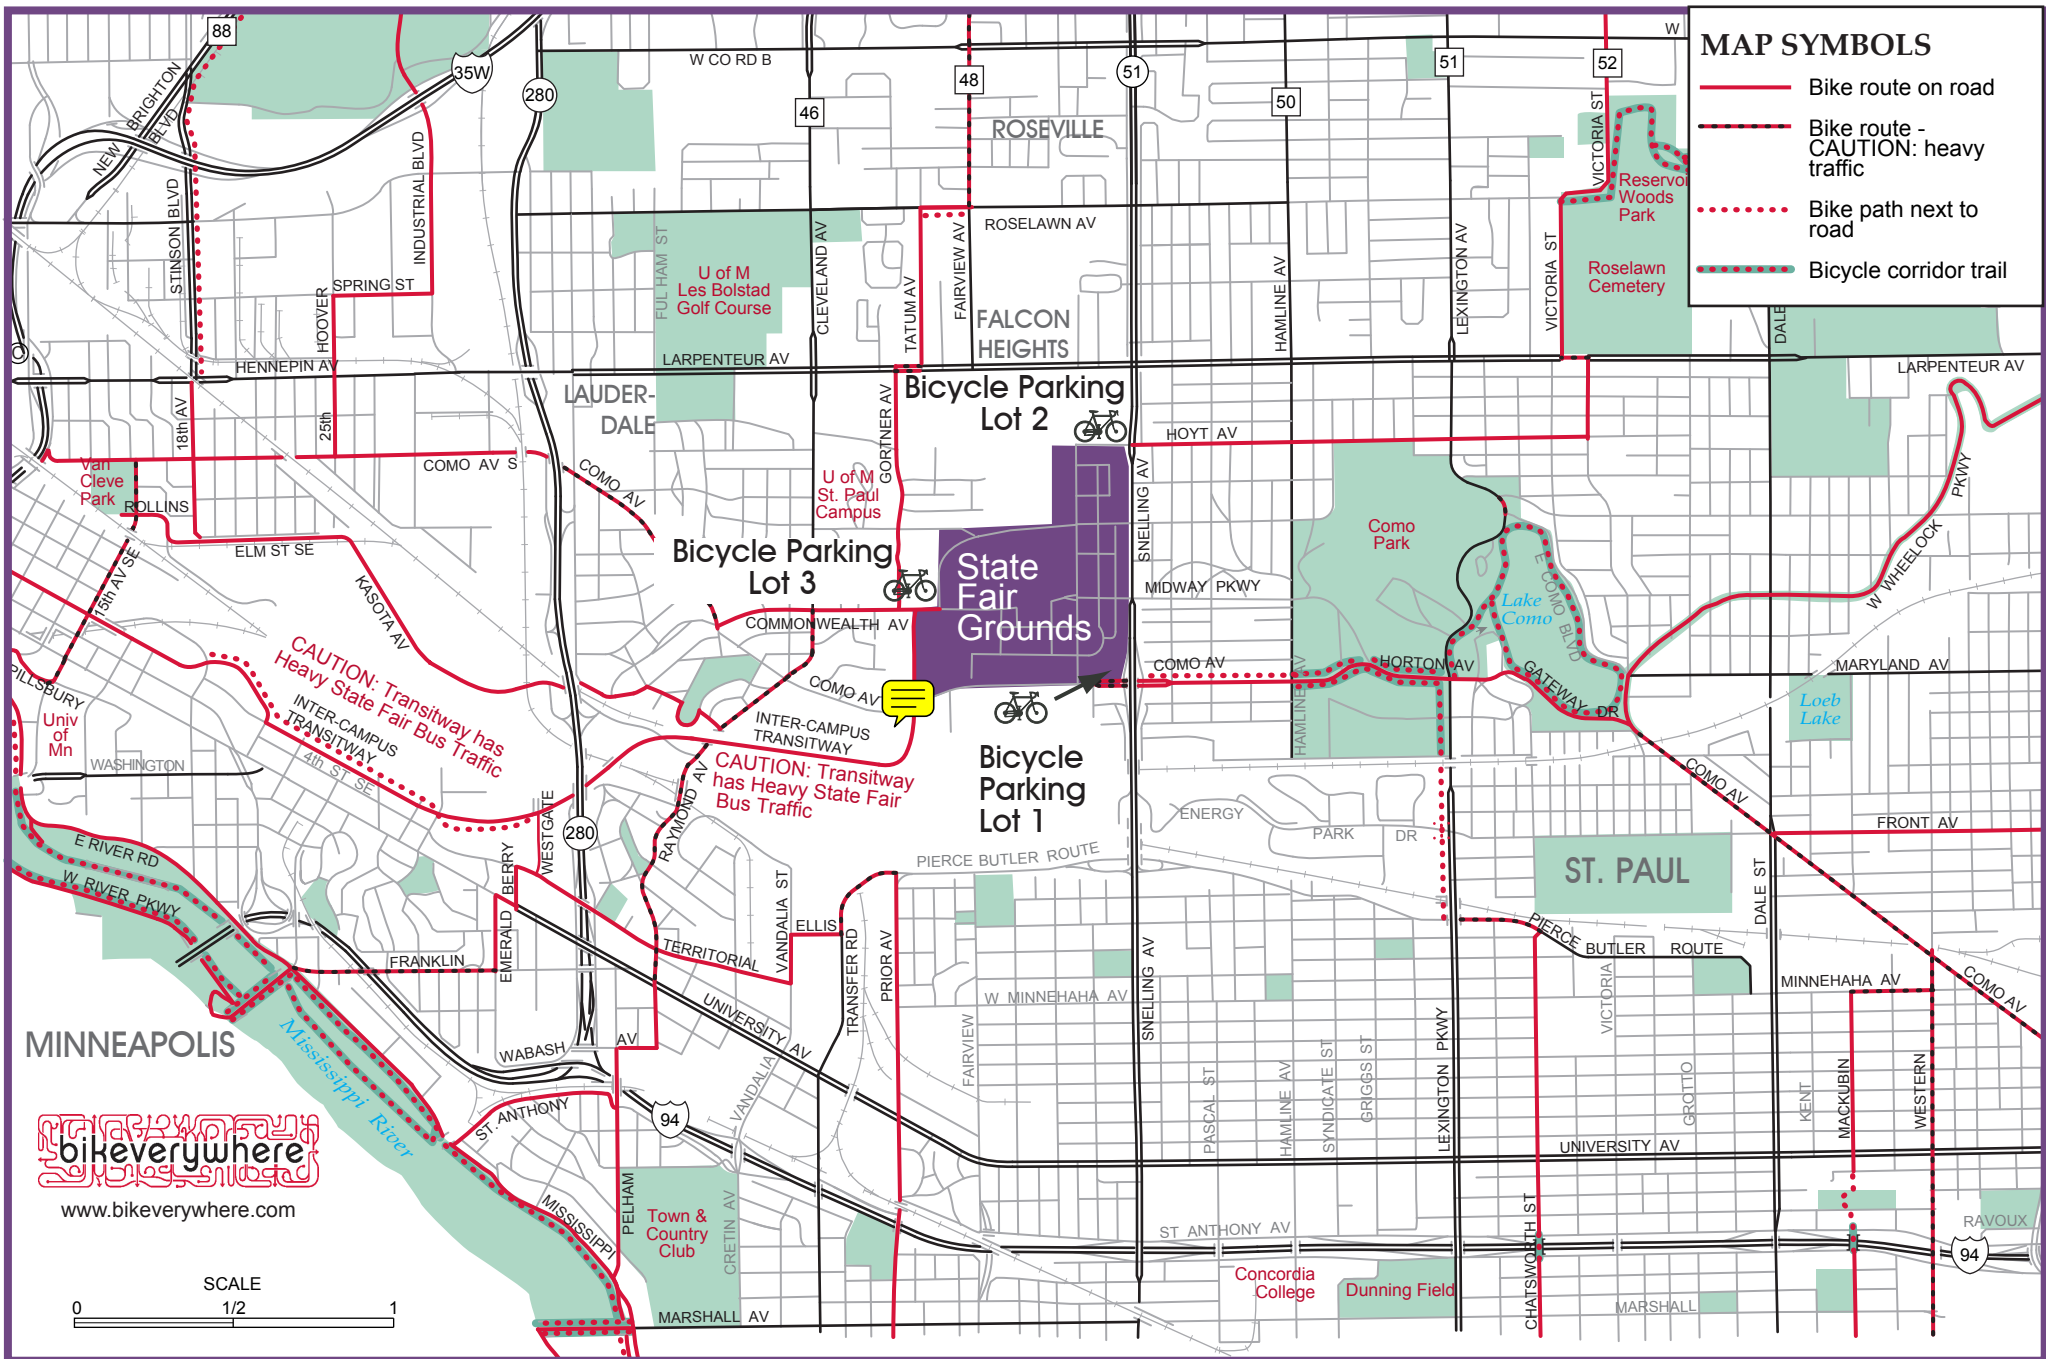

# Bike to the State Fair!

- ### MAP SYMBOLS
- Bike route on road
  - - - Bike route - CAUTION: heavy traffic
  - · · Bike path next to road
  - - - Bicycle corridor trail

Map provided courtesy of Bikeeverywhere, publisher of the "Twin Cities Bike Map". Available at bicycle stores throughout the Twin Cities or online at [www.bikeeverywhere.com](http://www.bikeeverywhere.com)

Lot 1: Located by Como-Snelling, Gate #6

Lot 2: Located by Hoyt/Snelling, Gate #2

Lot 3: Located by Commonwealth/W. Dan Patch, Gate #15