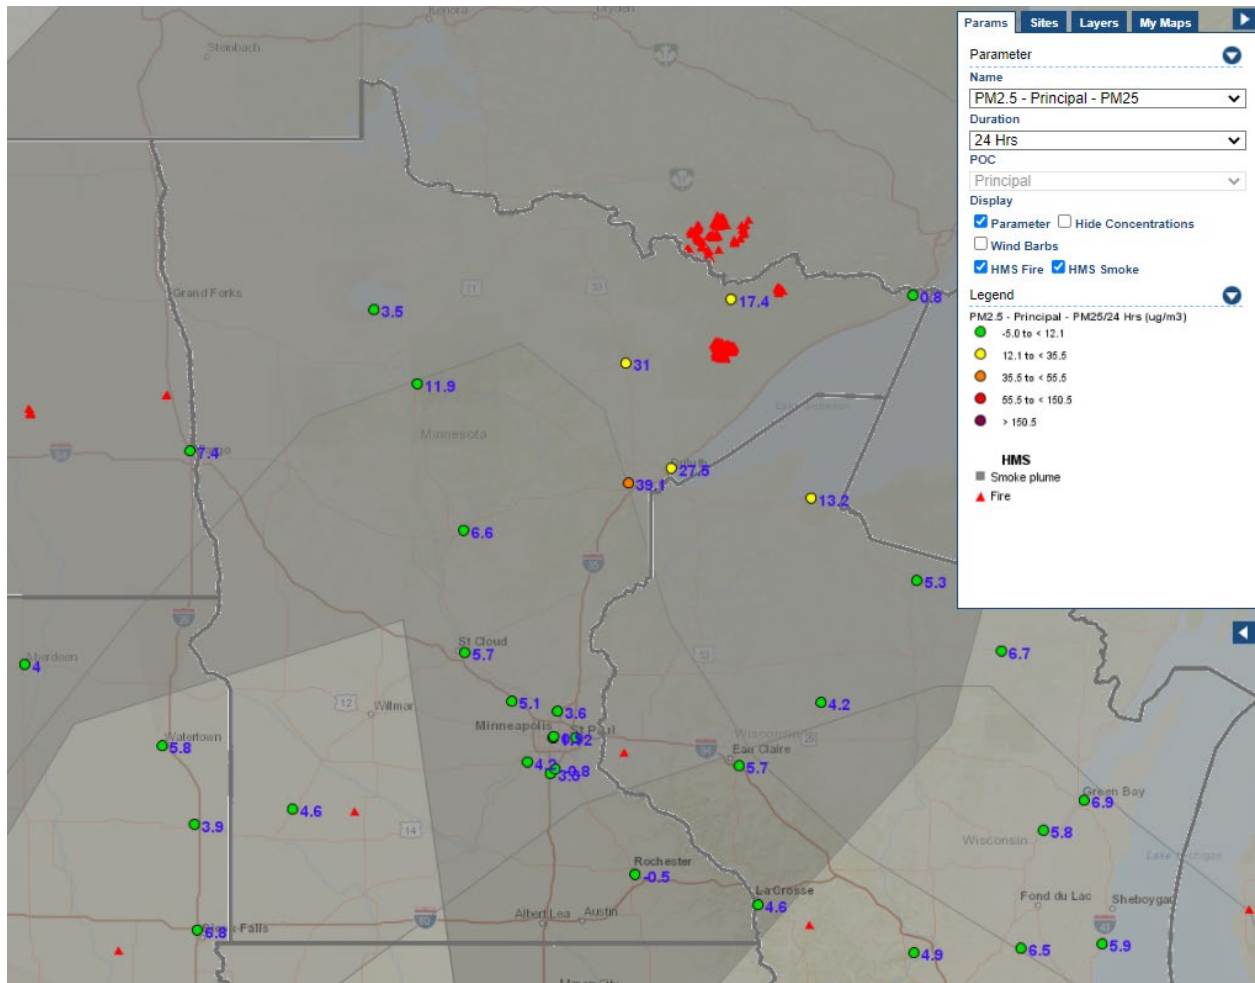

Analyzed smoke, hotspots, and 24-hour PM_{2.5} on August 24, 2021.