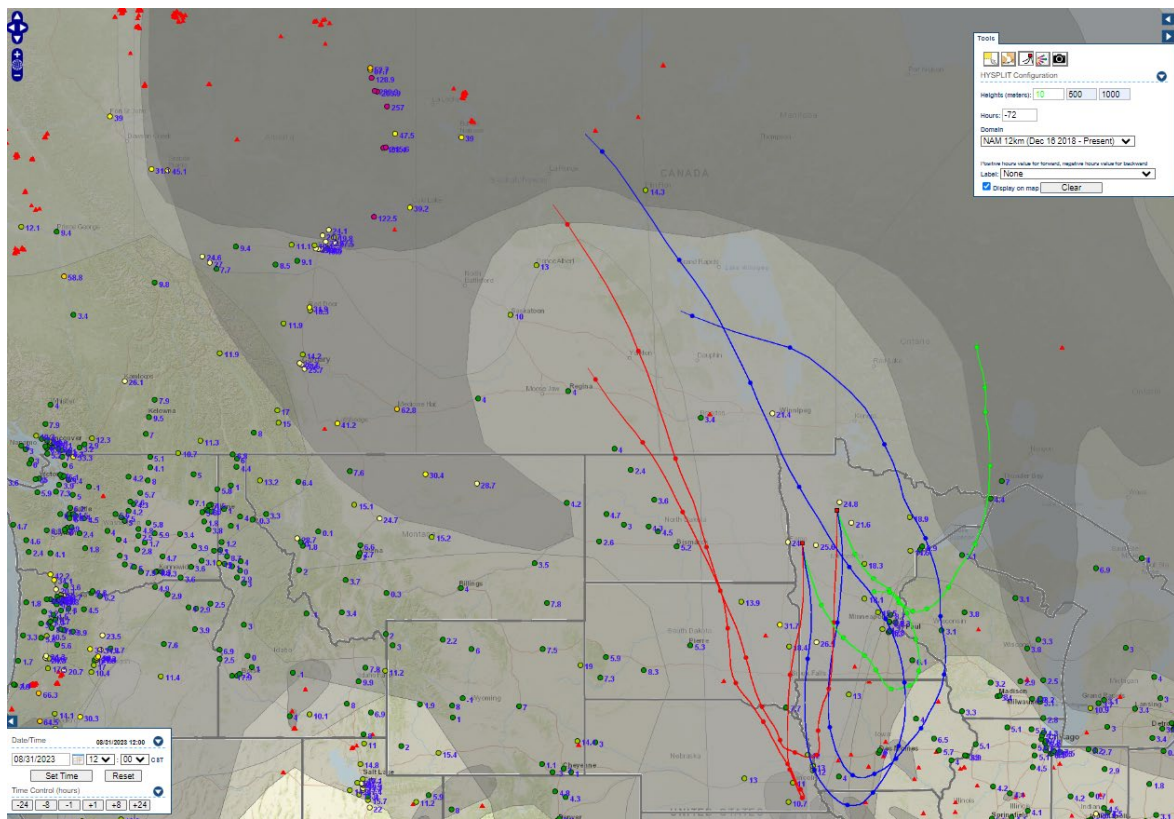

Backward trajectories for August 31, 2023.