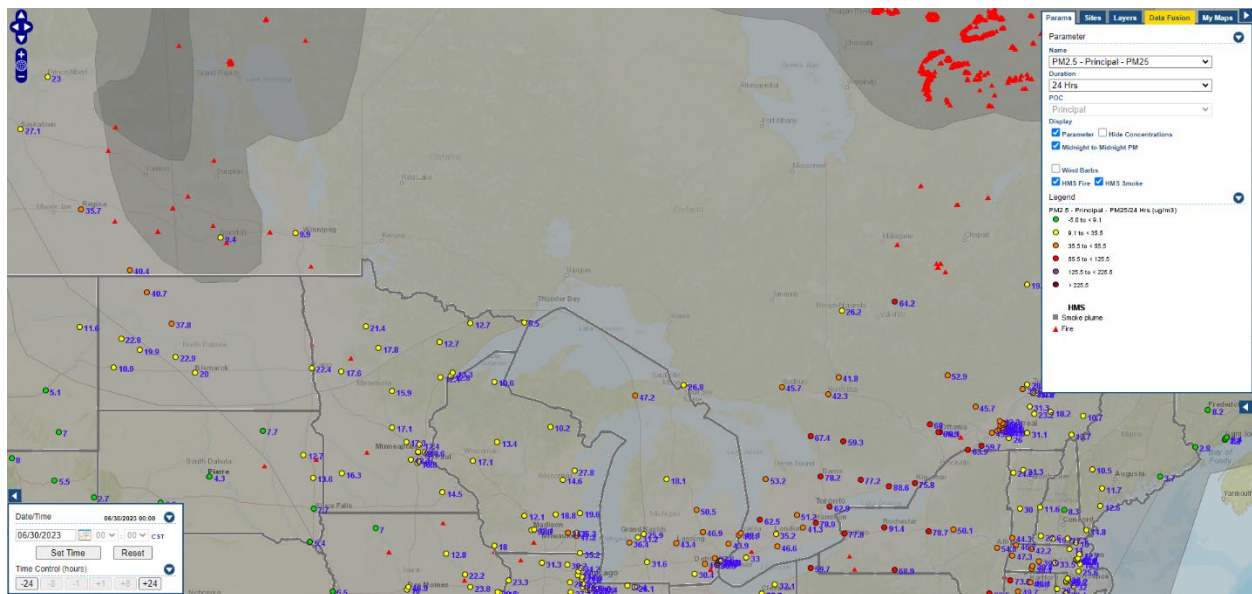

6/30/2023 Impacts

Smoke impacts from wildfires located in Canada.

Monitored 24-hour PM_{2.5} concentrations impacted by smoke on June 30, 2023.

Site	Site AQS	Date (LST)	Daily average (µg/m³)	Max hour (µg/m³)	Notes
Apple Valley	270370470	6/30/2023	19.1	24.9	Canada Wildfire Smoke
Fargo NW	380171004	6/30/2023	22.5	35.8	Canada Wildfire Smoke
Lakeville - Near Road	270370480	6/30/2023	16.8	22.3	Canada Wildfire Smoke
Leech Lake Nation	270213410	6/30/2023	17.8	24.3	Canada Wildfire Smoke
Red Lake Nation	270072304	6/30/2023	21.5	29	Canada Wildfire Smoke
Shakopee	271390505	6/30/2023	18.4	26.5	Canada Wildfire Smoke
St. Michael	271713201	6/30/2023	17.3	21.5	Canada Wildfire Smoke
St. Paul-Harding	271230871	6/30/2023	18.7	28.4	Canada Wildfire Smoke

Analyzed smoke, hotspots, and 24-hour PM_{2.5} on June 30, 2023.