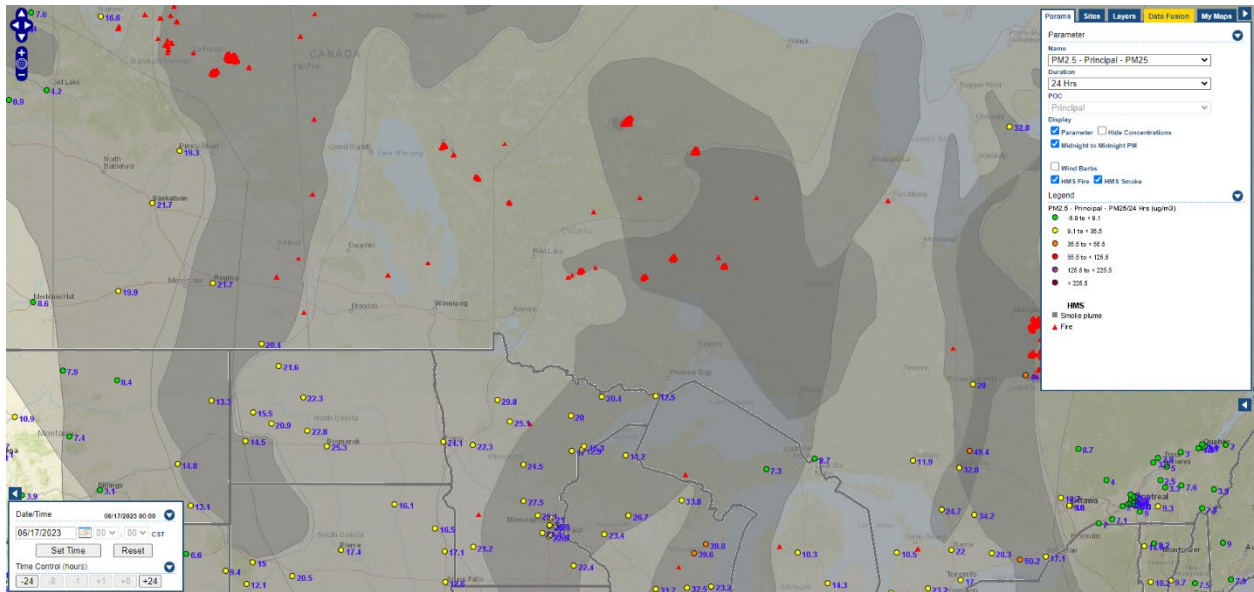

Analyzed smoke, hotspots, and 24-hour PM_{2.5} on June 17, 2023.