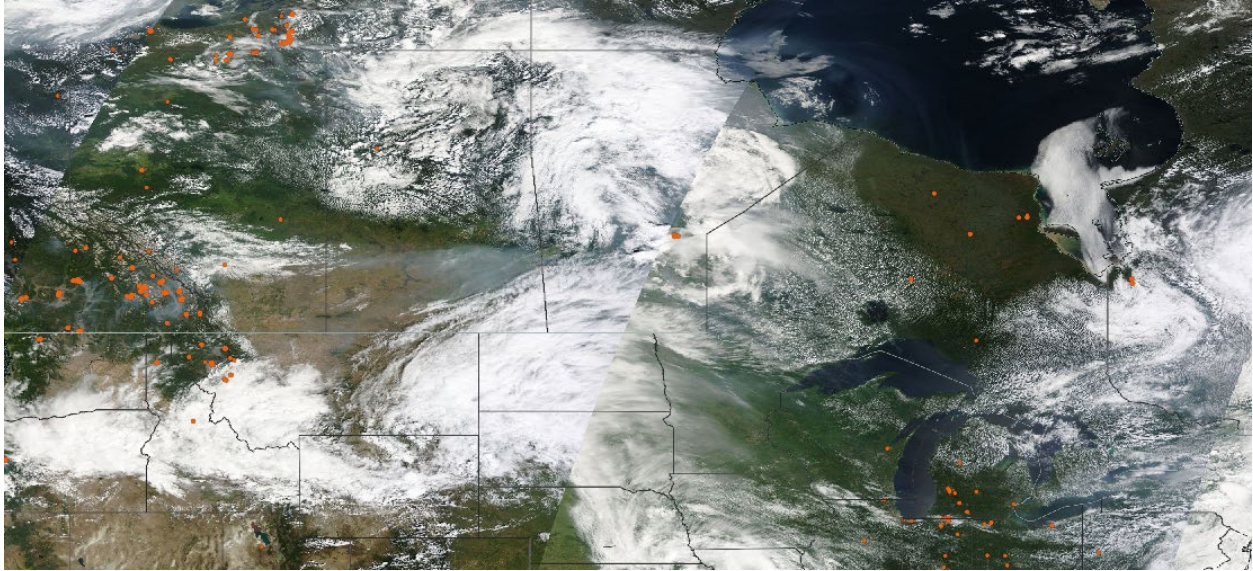

MODIS visible satellite for August 4, 2023.