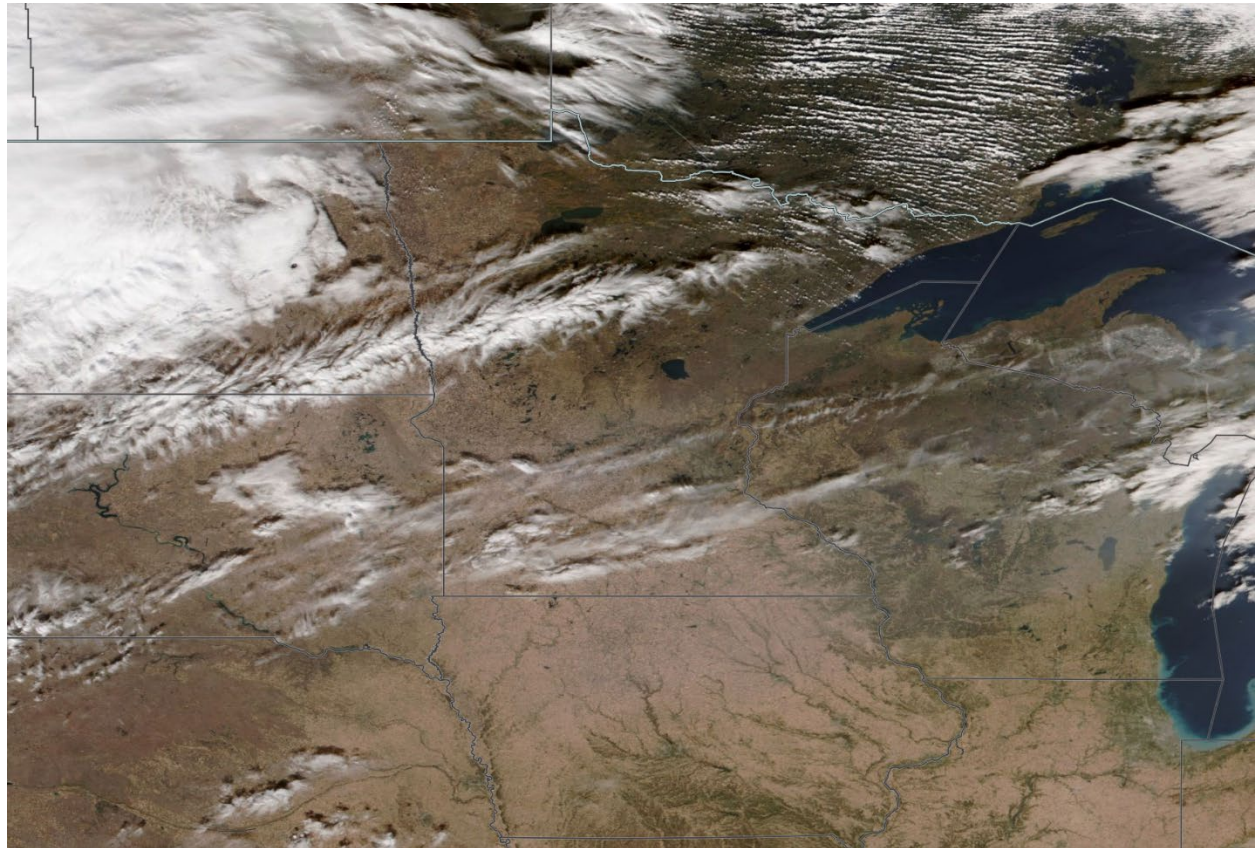

MODIS visible satellite for October 21, 2022