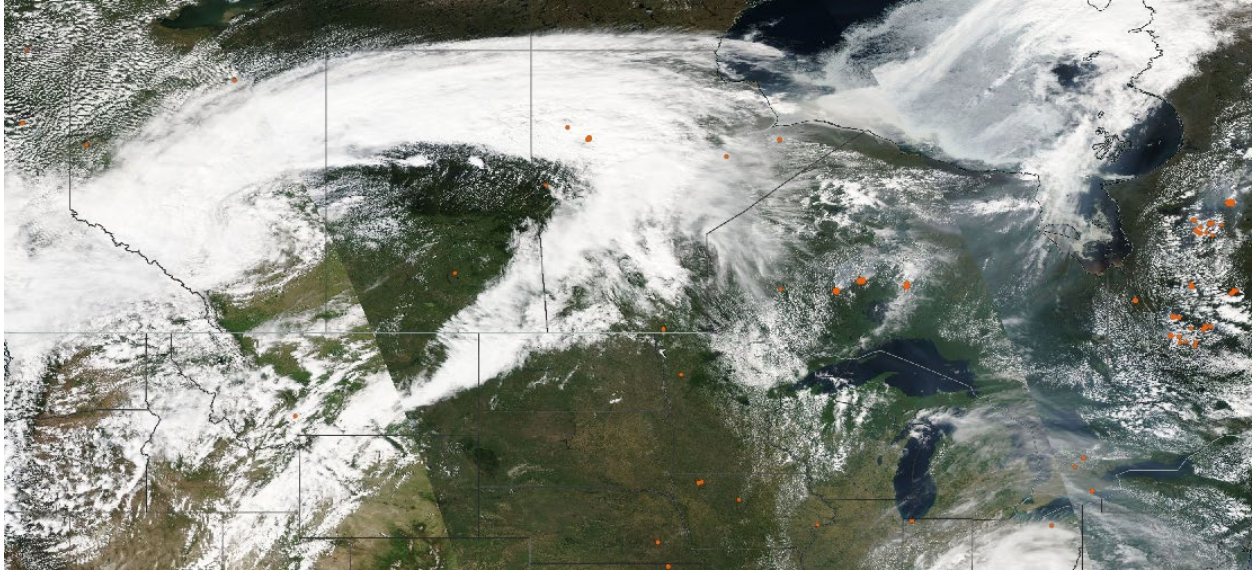

MODIS visible satellite for June 19, 2023.