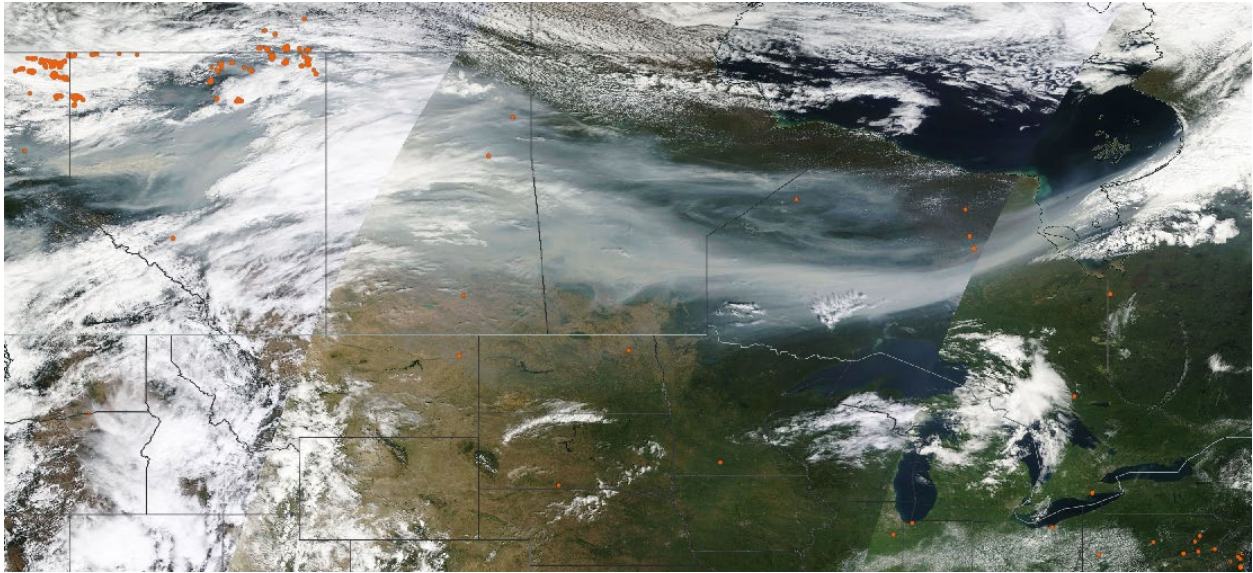

MODIS visible satellite for September 3, 2023.