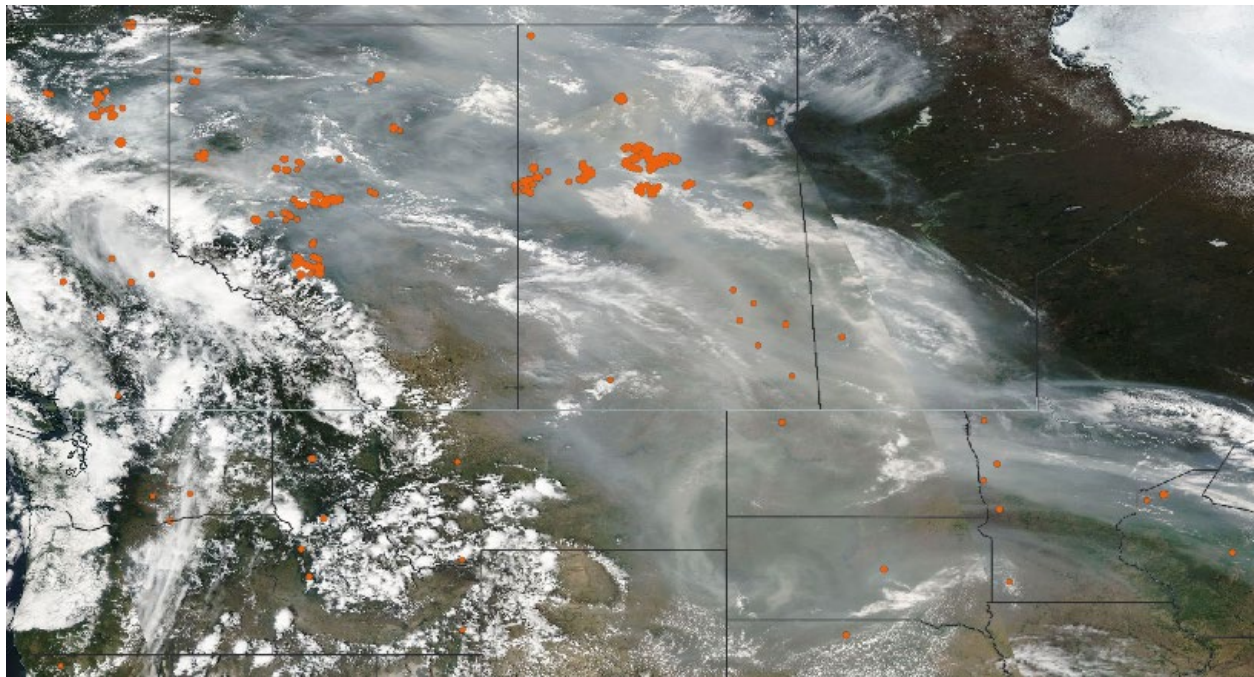

MODIS visible satellite for May 21, 2023.