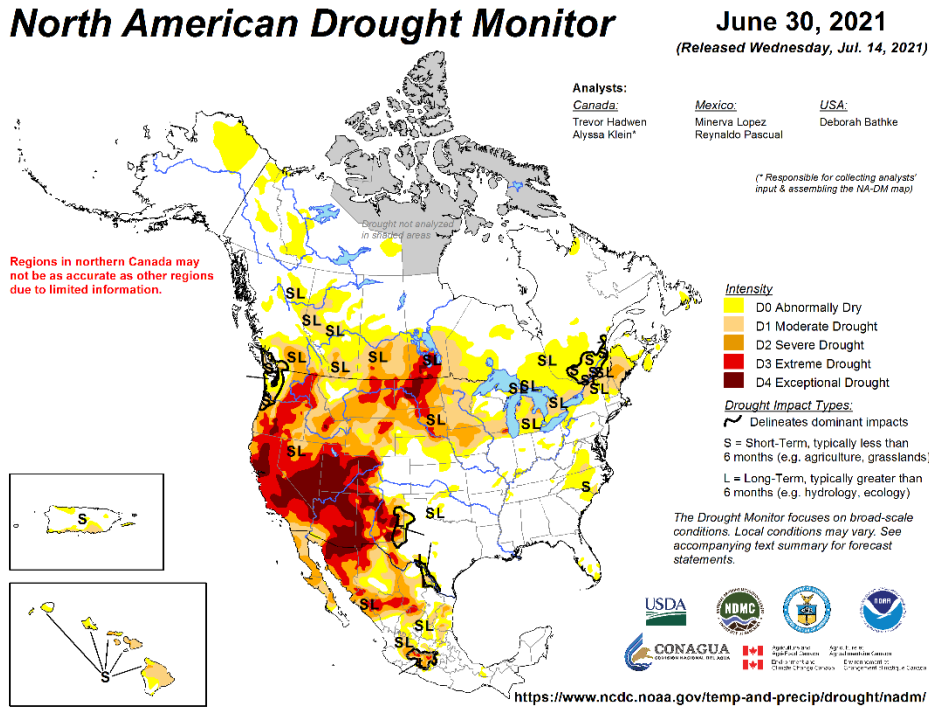

*Design value based on incomplete data

**Lacrosse DOT was decommissioned in December 2023

Meteorological and climatological conditions

2021

Much of the Upper Midwest and south-central Canada were under severe to exceptional drought during the summer of 2021 (Figure 2). By June 30, most of the Upper Midwest and south-central Canada was experiencing drought, with extreme and exceptional drought in much of southern Manitoba and the Dakotas. Precipitation avoided the area for most of the summer, and the area covered by extreme and exceptional drought spread eastward into Minnesota and western Ontario throughout the rest of the summer. The drought set the stage for an active fire season in south central Canada and northern Minnesota.

Figure 2a: North American drought monitor for June 30, 2021.

Figure 2b: North American drought monitor for July 31, 2021.

Figure 2c: North American drought monitor for August 31, 2021.

North American Drought Monitor

August 31, 2021
(Released Friday, Sep. 10, 2021)

2022

During June of 2022, severe to extreme drought was ongoing over the southwest US (Figure 3a). Western Canada began the summer with drought-free conditions, but by early fall much of British Columbia and Alberta was experiencing severe to extreme drought (Figure 3b).