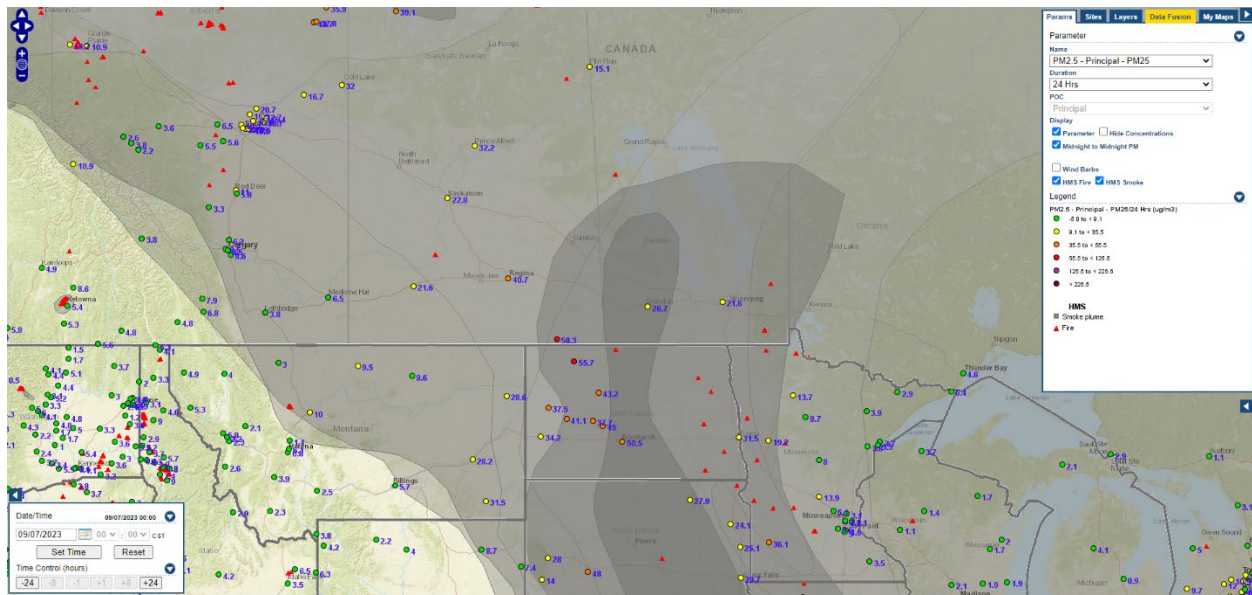

9/7/2023 Impacts

Smoke impacts from wildfires located in Canada.

Monitored 24-hour PM_{2.5} concentrations impacted by smoke on September 7, 2023.

Site	Site AQS	Date (LST)	Daily average (µg/m³)	Max hour (µg/m³)	Notes
Detroit Lakes	270052013	9/7/2023	19.2	28.8	Canada Wildfire Smoke
Fargo NW	380171004	9/7/2023	31.5	46	Canada Wildfire Smoke
Marshall	270834210	9/7/2023	36.2	68.7	Canada Wildfire Smoke