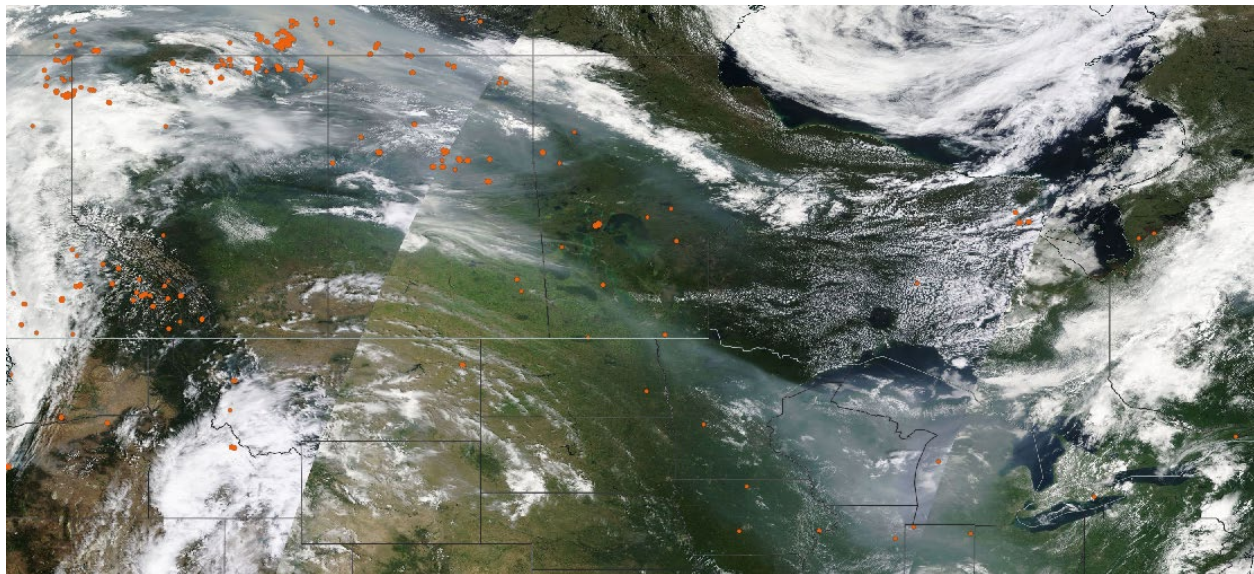

MODIS visible satellite for July 24, 2023.