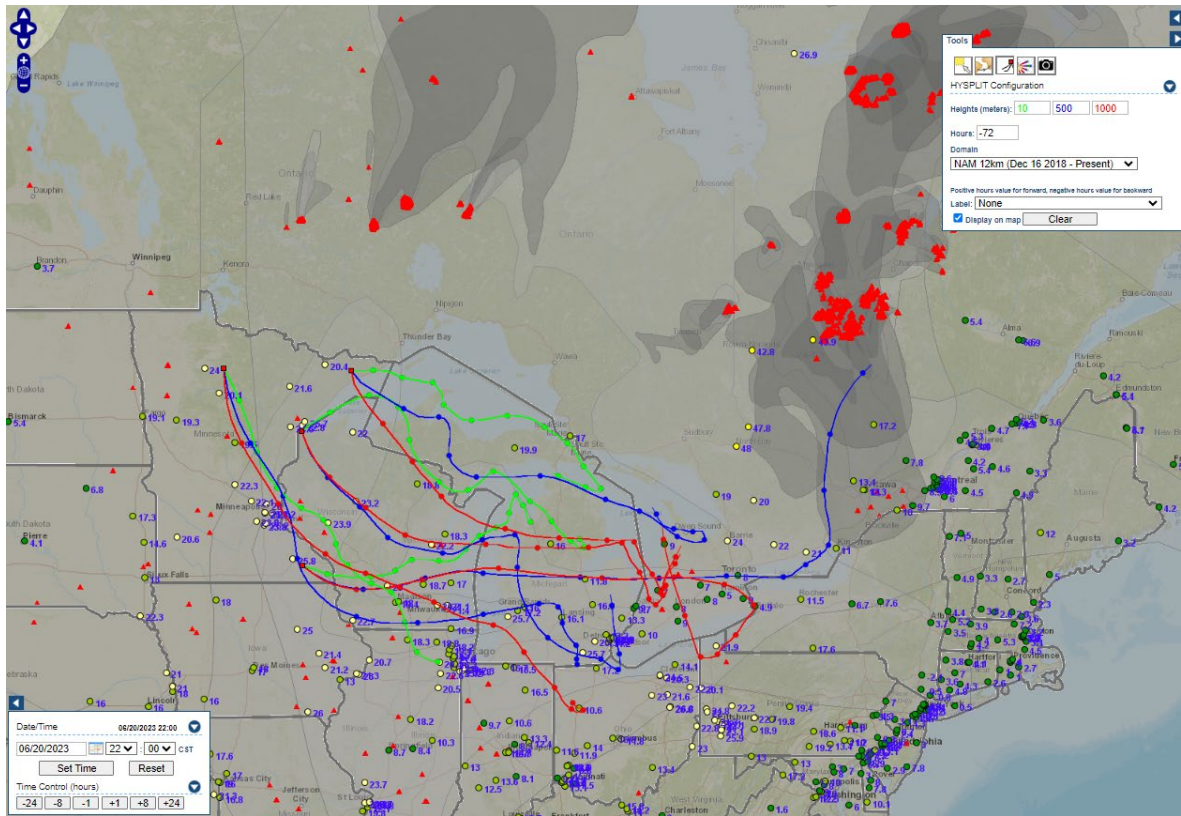

Analyzed smoke, hotspots, and 24-hour PM_{2.5} on June 20, 2023.

MODIS visible satellite for June 20, 2023.

Backward trajectories for June 20, 2023.

6/21/2023 Impacts

Smoke impacts from wildfires located in Canada.