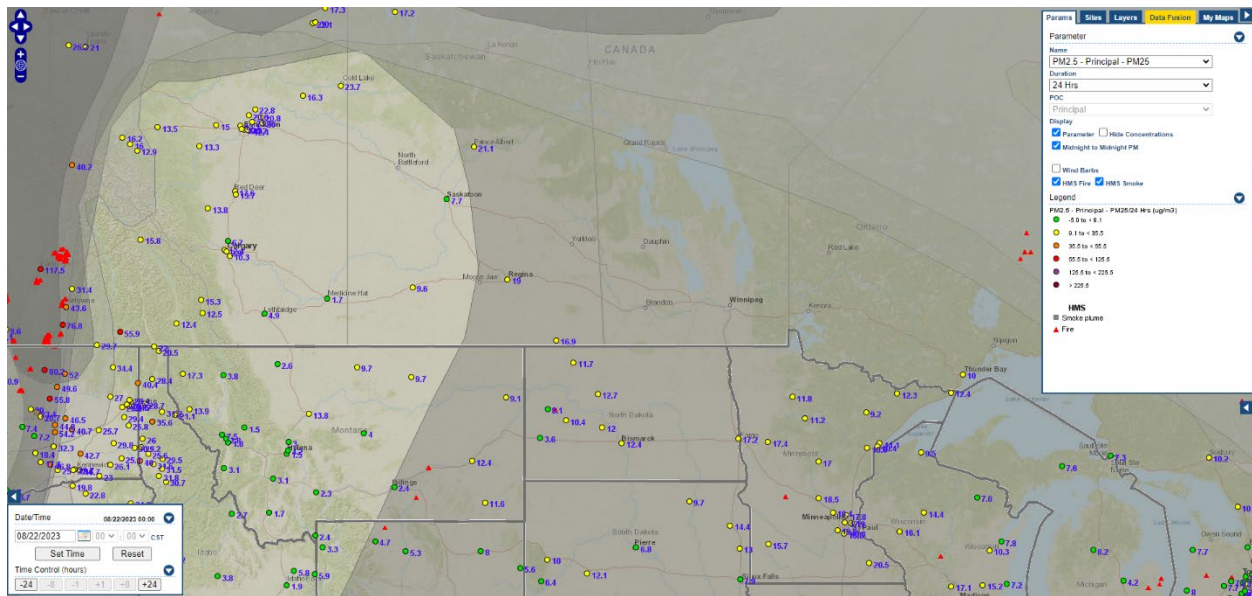

8/22/2023 Impacts

Smoke impacts from wildfires located in Canada.

Monitored 24-hour PM_{2.5} concentrations impacted by smoke on August 22, 2023.

Site	Site AQS	Date (LST)	Daily average (µg/m³)	Max hour (µg/m³)	Notes
Apple Valley	270370470	8/22/2023	20.4	26.8	Canada Wildfire Smoke
Rochester	271095008	8/22/2023	20.5	24.4	Canada Wildfire Smoke
Shakopee	271390505	8/22/2023	19.9	23	Canada Wildfire Smoke
St. Cloud	271453052	8/22/2023	18.6	25	Canada Wildfire Smoke
St. Paul-Harding	271230871	8/22/2023	19.1	22.9	Canada Wildfire Smoke

Analyzed smoke, hotspots, and 24-hour PM_{2.5} on August 22, 2023.