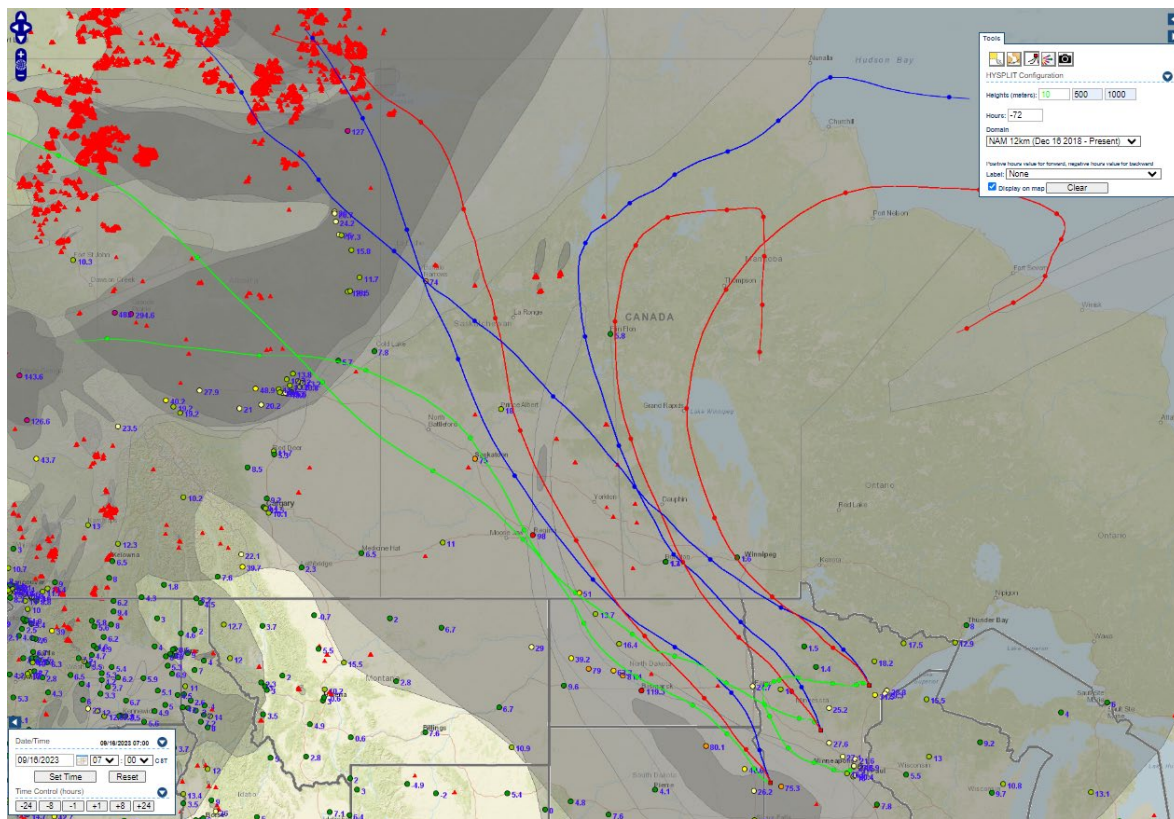

Analyzed smoke, hotspots, and 24-hour PM_{2.5} on September 16, 2023.

MODIS visible satellite for September 16, 2023.

Backward trajectories for September 16, 2023.

9/18/2023 Impacts

Smoke impacts from wildfires located in Canada.