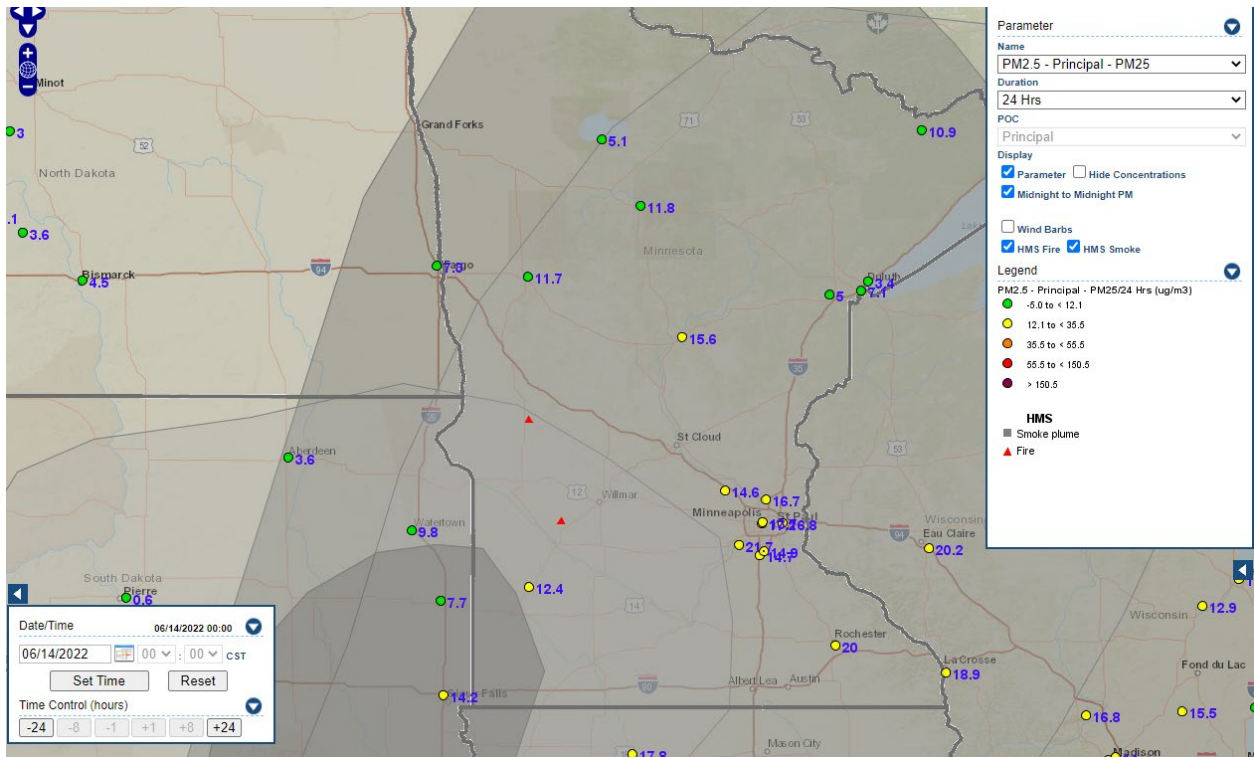

Smoke impacts from wildfires in the southwestern US.

Monitored 24-hour PM_{2.5} concentrations impacted by smoke on June 14, 2022.

Site	Site AQS	Date (LST)	Daily Average (µg/m ³)	Max Hour (µg/m ³)	Notes
Apple Valley	270370470	6/14/2022	14.96	27	Smoke from southwest US wildfires
Blaine	270031002	6/14/2022	16.71	30	Smoke from southwest US wildfires
Brainerd	270353204	6/14/2022	15.63	34	Smoke from southwest US wildfires
Detroit Lakes	270052013	6/14/2022	11.71	28	Smoke from southwest US wildfires
Ely	270750005	6/14/2022	10.91	18	Smoke from southwest US wildfires
LACROSSE DOT	550630012	6/14/2022	18.91	24.3	Smoke from southwest US wildfires
Lakeville – Near Road	270370480	6/14/2022	14.75	29	Smoke from southwest US wildfires
Leech Lake Nation	270213410	6/14/2022	11.83	33	Smoke from southwest US wildfires
Marshall	270834210	6/14/2022	12.42	31	Smoke from southwest US wildfires
Minneapolis - Near Road	270530962	6/14/2022	13.75	27	Smoke from southwest US wildfires
Minneapolis-Phillips	270530963	6/14/2022	17.25	33	Smoke from southwest US wildfires
Rochester	271095008	6/14/2022	20.04	38	Smoke from southwest US wildfires
Shakopee	271390505	6/14/2022	21.77	43	Smoke from southwest US wildfires
St. Michael	271713201	6/14/2022	14.63	29	Smoke from southwest US wildfires
St. Paul-Harding	271230871	6/14/2022	16.87	32	Smoke from southwest US wildfires