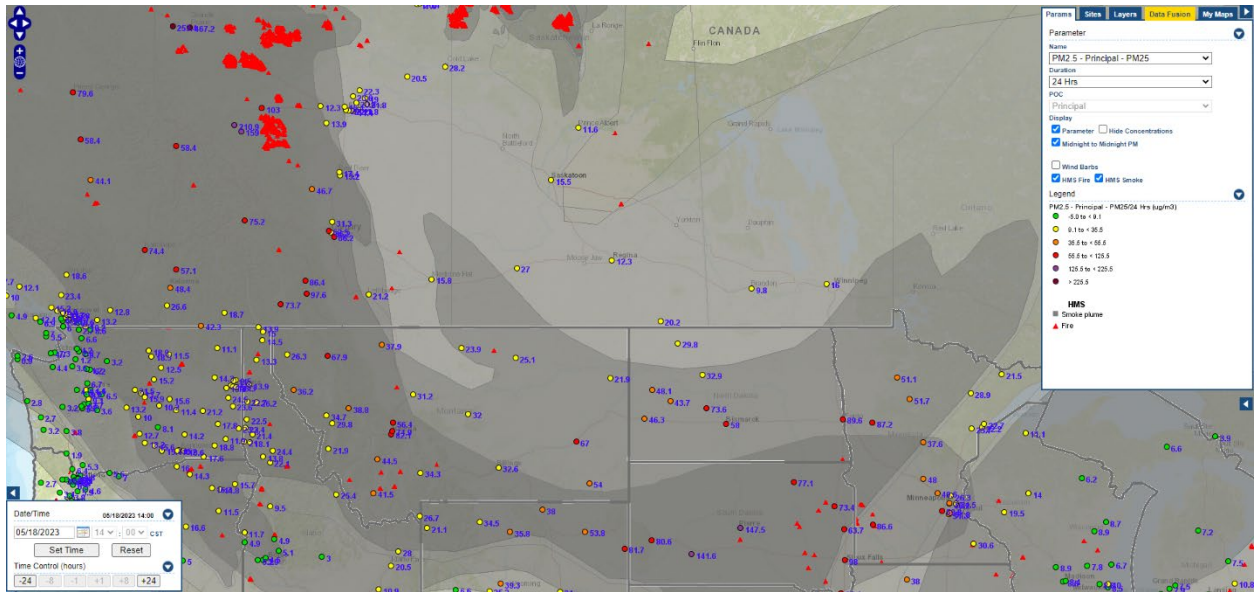

Analyzed smoke, hotspots, and 24-hour PM_{2.5} on May 18, 2023.