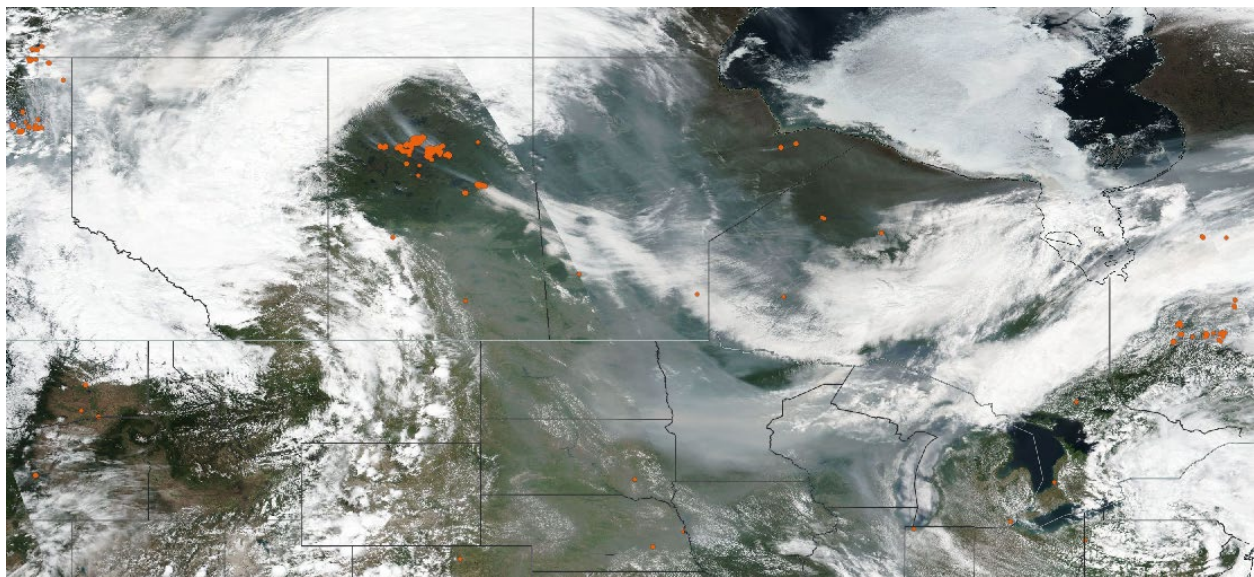

MODIS visible satellite for June 14, 2023.