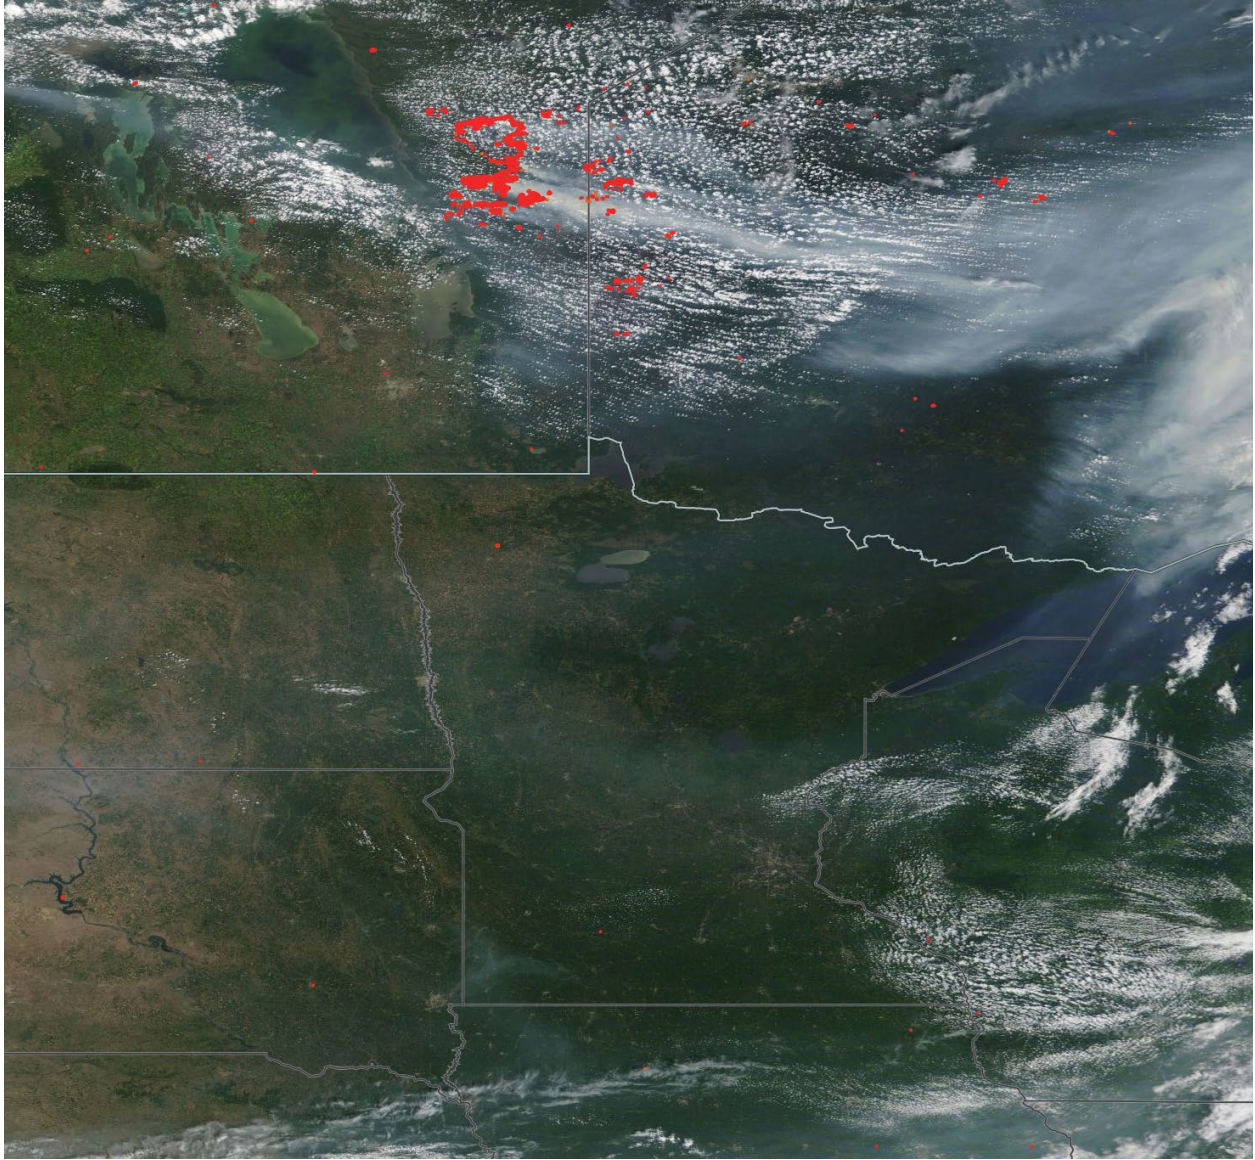

MODIS visible satellite for July 24, 2021.