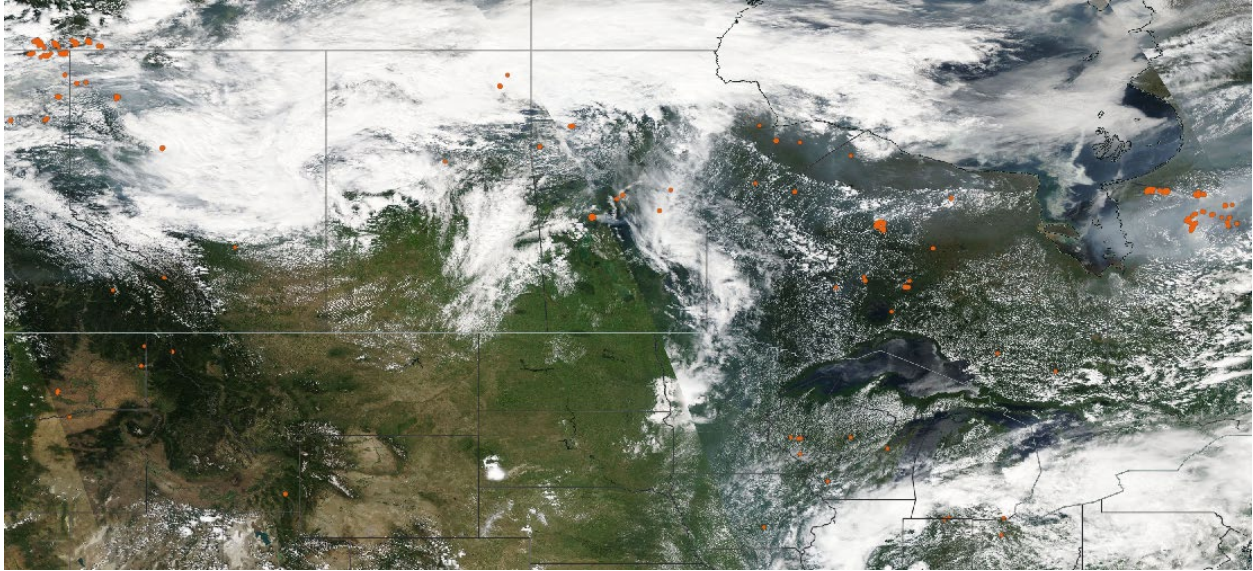

MODIS visible satellite for July 2, 2023.