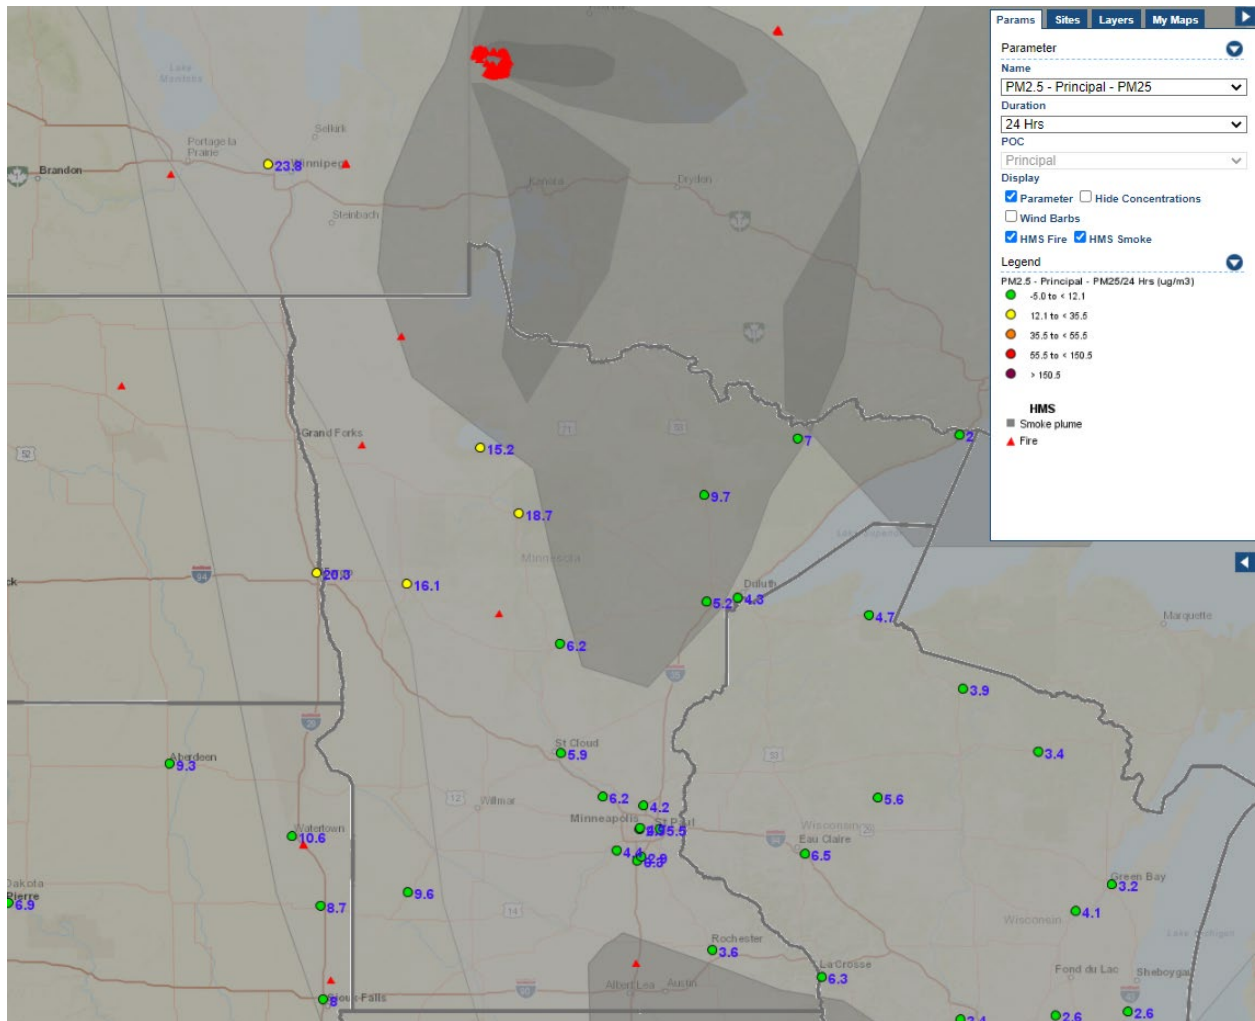

Analyzed smoke, hotspots, and 24-hour PM_{2.5} on July 2, 2021.