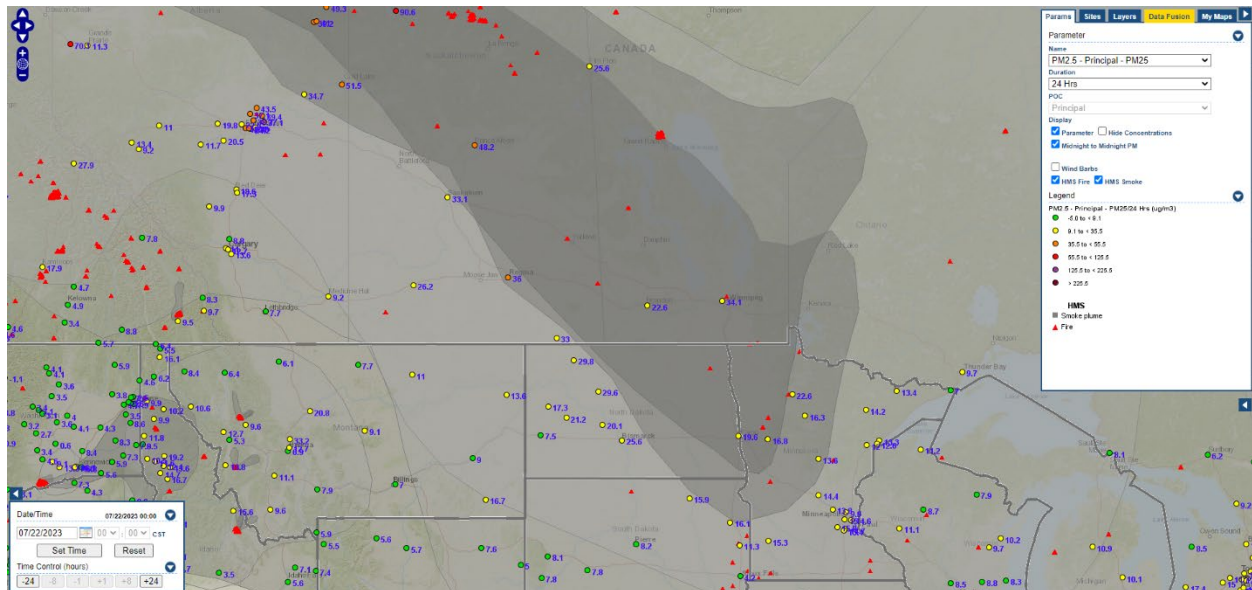

7/22/2023 Impacts

Smoke impacts from wildfires located in Canada.

Monitored 24-hour PM_{2.5} concentrations impacted by smoke on July 22, 2023.

Site	Site AQS	Date (LST)	Daily average (µg/m³)	Max hour (µg/m³)	Notes
Fargo NW	380171004	7/22/2023	19.7	26.2	Canada Wildfire Smoke
Red Lake Nation	270072304	7/22/2023	22.6	47.8	Canada Wildfire Smoke

Analyzed smoke, hotspots, and 24-hour PM_{2.5} on July 22, 2023.