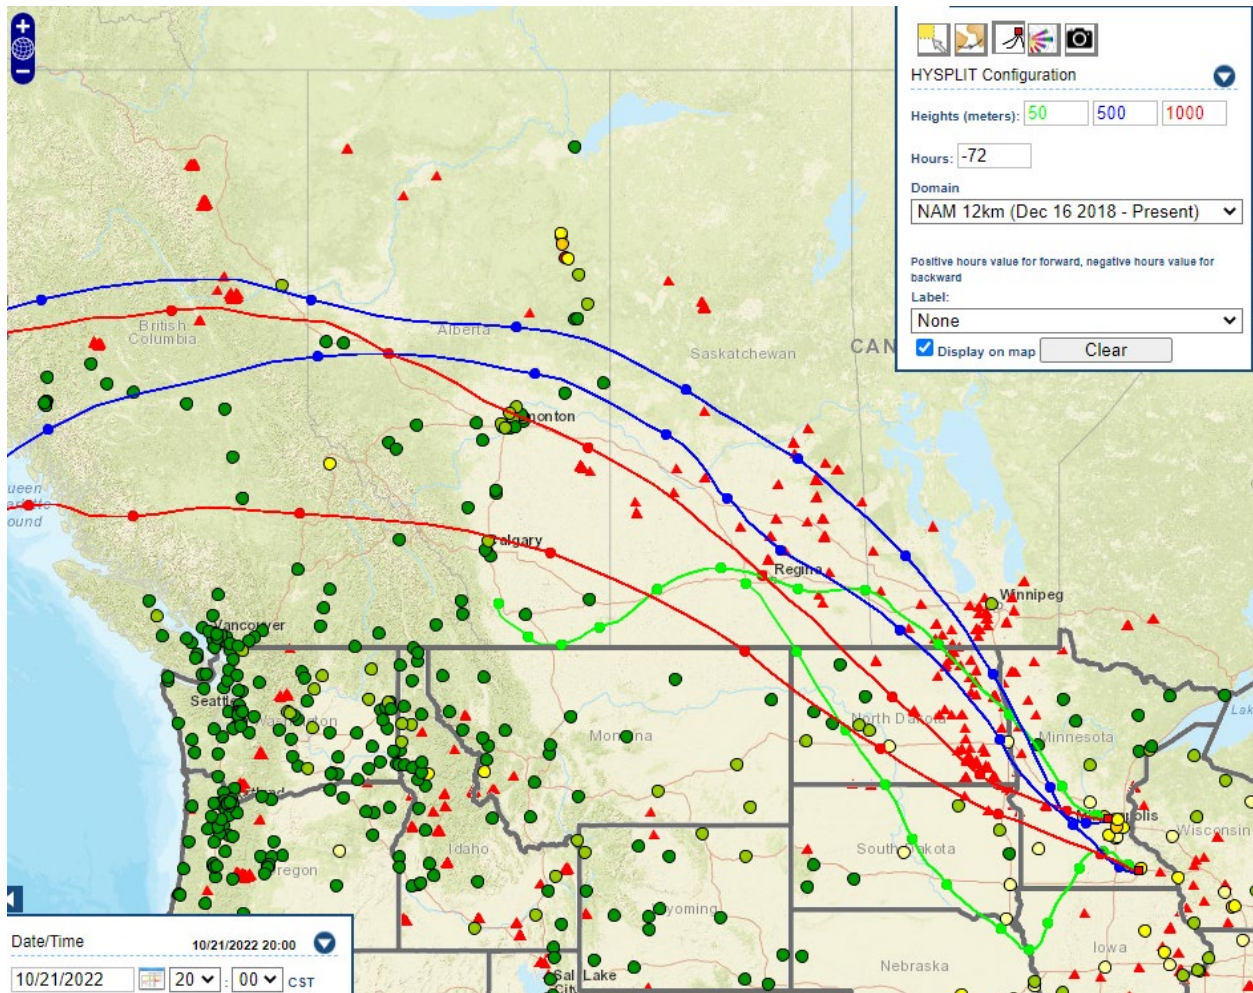

Backward trajectories for October 21, 2022.

10/22/2022 Impacts

Smoke impacts from wildfires in western Canada. Agricultural and prescribed burning in North Dakota and southern Canada may have also contributed smoke.

Monitored 24-hour PM_{2.5} concentrations impacted by smoke on October 22, 2022.

Site	Site AQS	Date (LST)	Daily Average (µg/m³)	Max Hour (µg/m³)	Notes
Apple Valley	270370470	10/22/2022	24.41	32.3	Canada Wildfire Smoke
Blaine	270031002	10/22/2022	19.46	35	Canada Wildfire Smoke
Brainerd	270353204	10/22/2022	17.25	21.8	Canada Wildfire Smoke
Detroit Lakes	270052013	10/22/2022	13.5	19	Canada Wildfire Smoke
Fargo NW	380171004	10/22/2022	24.2	31.8	Canada Wildfire Smoke
LACROSSE DOT	550630012	10/22/2022	19.17	33.7	Canada Wildfire Smoke