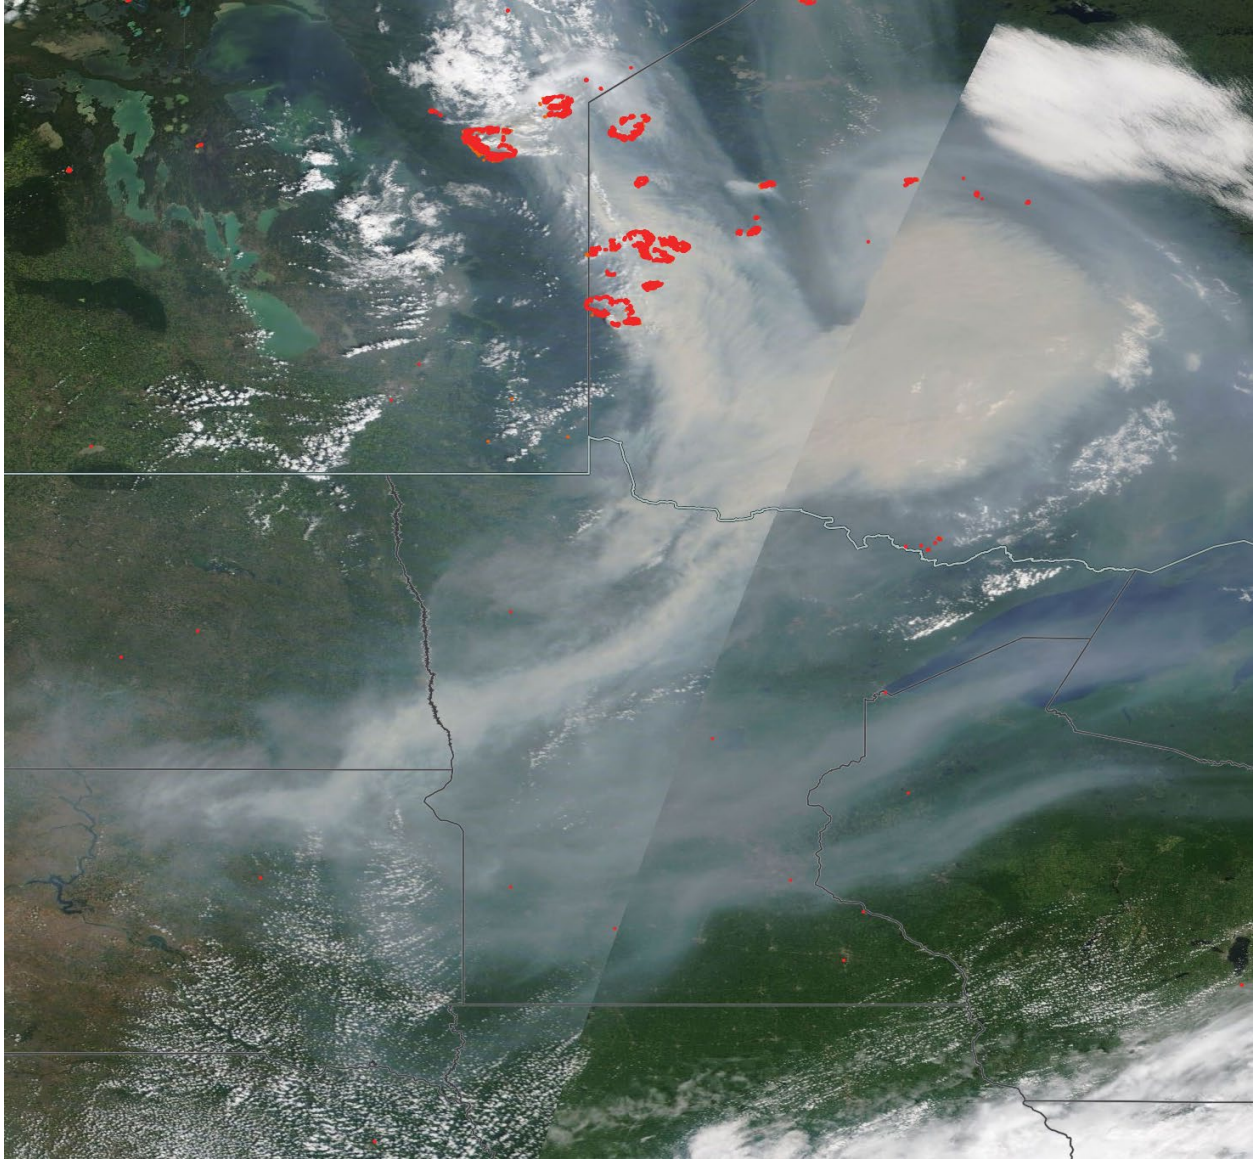

MODIS visible satellite for July 11, 2021.