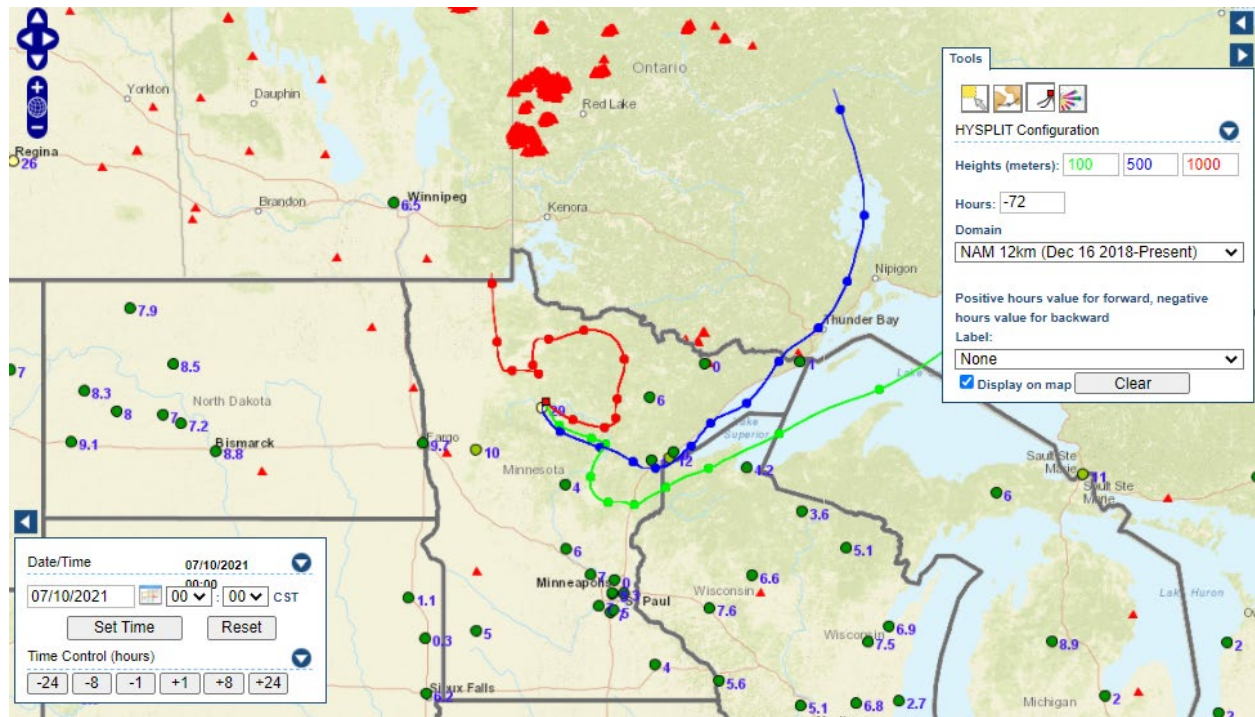

Backward trajectories for July 10, 2021.

7/11/2021 Impacts

Smoke impacts from wildfires located in Canada.

Monitored 24-hour PM_{2.5} concentrations impacted by smoke on July 11, 2021.

Site	Site AQS	Date (LST)	Daily average (µg/m³)	Max hour (µg/m³)	Notes
Apple Valley	270370470	7/11/2021	20.5	42	Canada wildfire smoke
Blaine	270031002	7/11/2021	23.7	43	Canada wildfire smoke
Brainerd	270353204	7/11/2021	19.5	35	Canada wildfire smoke
Fargo NW	380171004	7/11/2021	16.7	35.6	Canada wildfire smoke
Fond du Lac	270177417	7/11/2021	17.7	32	Canada wildfire smoke
Ely	270750005	7/11/2021	15.9	34	Canada wildfire smoke
Lakeville - Near Road	270370480	7/11/2021	23.7	49	Canada wildfire smoke
Leech Lake Nation	270213410	7/11/2021	20	28	Canada wildfire smoke
Marshall	270834210	7/11/2021	20.2	51	Canada wildfire smoke
Minneapolis - Near Road	270530962	7/11/2021	24.5	44	Canada wildfire smoke
Minneapolis - Phillips	270530963	7/11/2021	24	47	Canada wildfire smoke
Shakopee	271390505	7/11/2021	24.7	42	Canada wildfire smoke
St. Cloud	271453052	7/11/2021	23.2	42	Canada wildfire smoke