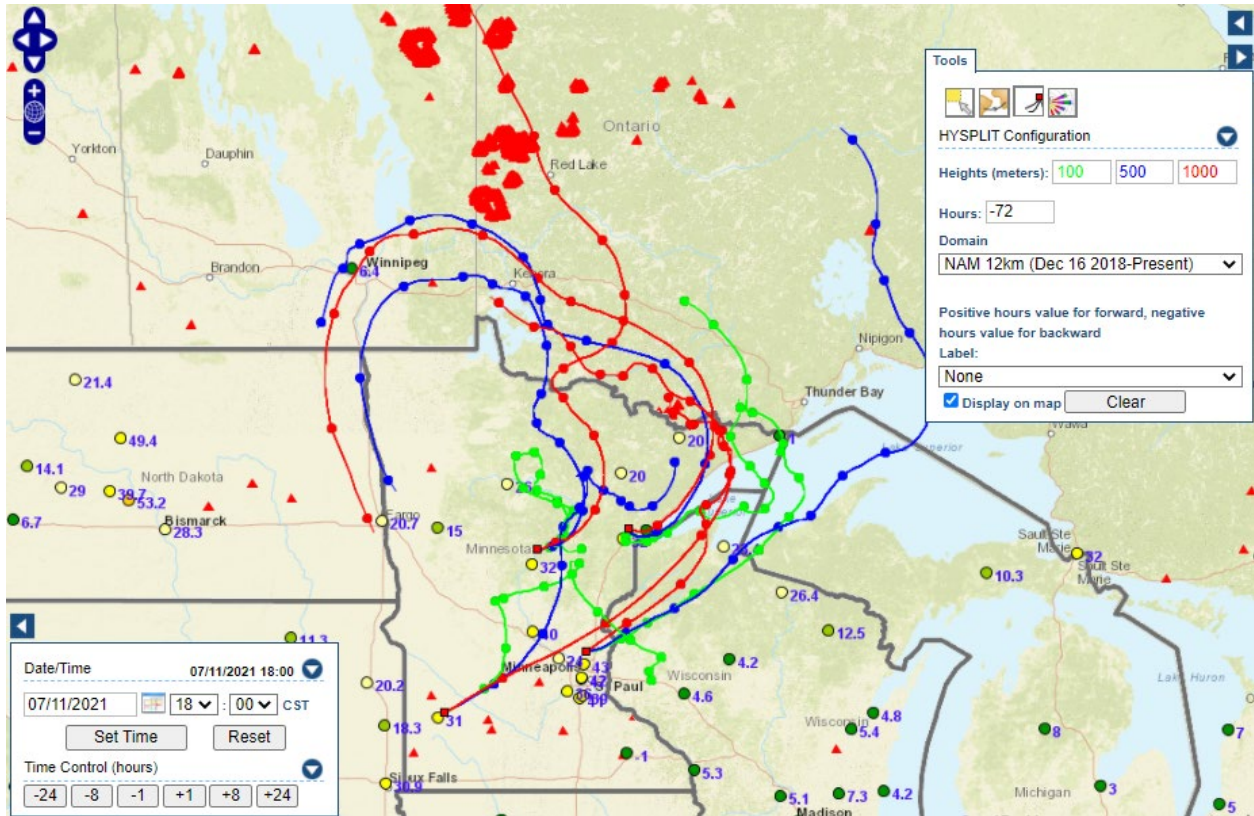

Backward trajectories for July 11, 2021.

7/12/2021 Impacts

Smoke impacts from wildfires located in Canada.

Monitored 24-hour PM_{2.5} concentrations impacted by smoke on July 12, 2021.

Site	Site AQS	Date (LST)	Daily average (µg/m³)	Max hour (µg/m³)	Notes
Detroit Lakes	270052013	7/12/2021	23.8	40	Canada wildfire smoke
Ely	270750005	7/12/2021	17.8	31	Canada wildfire smoke
Fargo NW	380171004	7/12/2021	41.8	60.4	Canada wildfire smoke
Leech Lake Nation	270213410	7/12/2021	26.5	43	Canada wildfire smoke
Marshall	270834210	7/12/2021	20.5	53	Canada wildfire smoke
St. Michael	271713201	7/12/2021	16.9	39	Canada wildfire smoke
Virginia	271377001	7/12/2021	17.5	27	Canada wildfire smoke