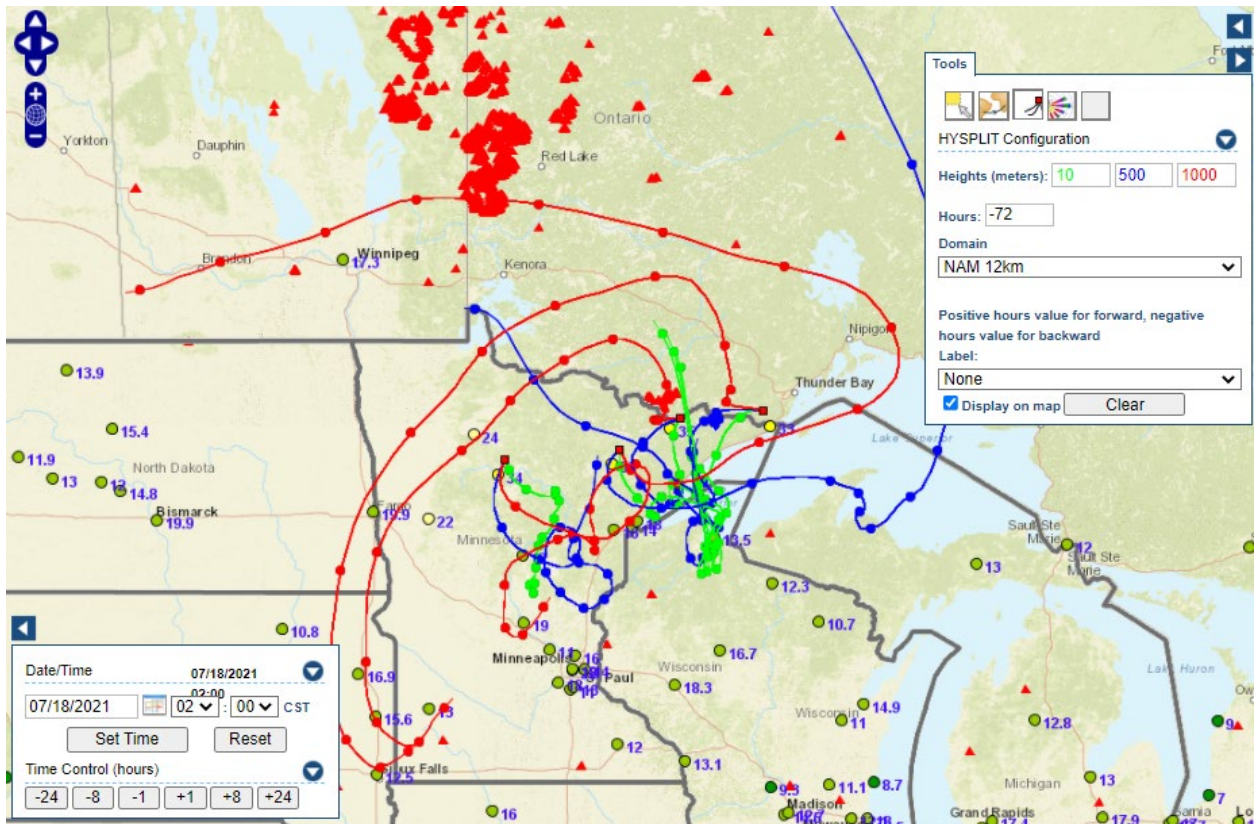

Analyzed smoke, hotspots, and 24-hour PM_{2.5} on July 18, 2021.

MODIS visible satellite for July 18, 2021.

Backward trajectories for July 18, 2021.

7/19/2021 Impacts

Smoke impacts from wildfires located in Canada.