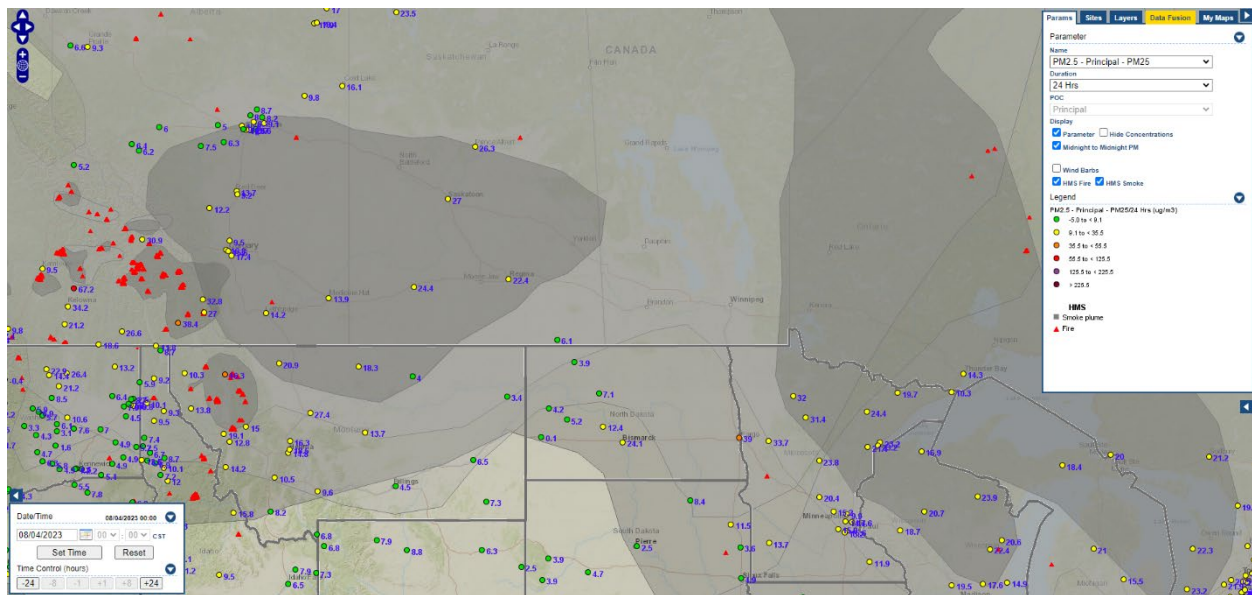

8/4/2023 Impacts

Smoke impacts from wildfires located in Canada.

Monitored 24-hour PM_{2.5} concentrations impacted by smoke on August 4, 2023.

Site	Site AQS	Date (LST)	Daily average (µg/m³)	Max hour (µg/m³)	Notes
Brainerd	270353204	8/4/2023	23.8	36.9	Canada Wildfire Smoke
Detroit Lakes	270052013	8/4/2023	33.8	60.1	Canada Wildfire Smoke
Duluth-WDSE	271377550	8/4/2023	23.2	41.8	Canada Wildfire Smoke
Ely	270750005	8/4/2023	19.7	27.1	Canada Wildfire Smoke
Fargo NW	380171004	8/4/2023	39.1	47	Canada Wildfire Smoke
Fond du Lac	270177417	8/4/2023	21.5	27.3	Canada Wildfire Smoke
Leech Lake Nation	270213410	8/4/2023	31.4	42.3	Canada Wildfire Smoke
Red Lake Nation	270072304	8/4/2023	32.1	39.5	Canada Wildfire Smoke
St. Cloud	271453052	8/4/2023	20.5	30.9	Canada Wildfire Smoke
Virginia	271377001	8/4/2023	24.4	41.4	Canada Wildfire Smoke
West Duluth	271377554	8/4/2023	23.2	41.7	Canada Wildfire Smoke

Analyzed smoke, hotspots, and 24-hour PM_{2.5} on August 4, 2023.