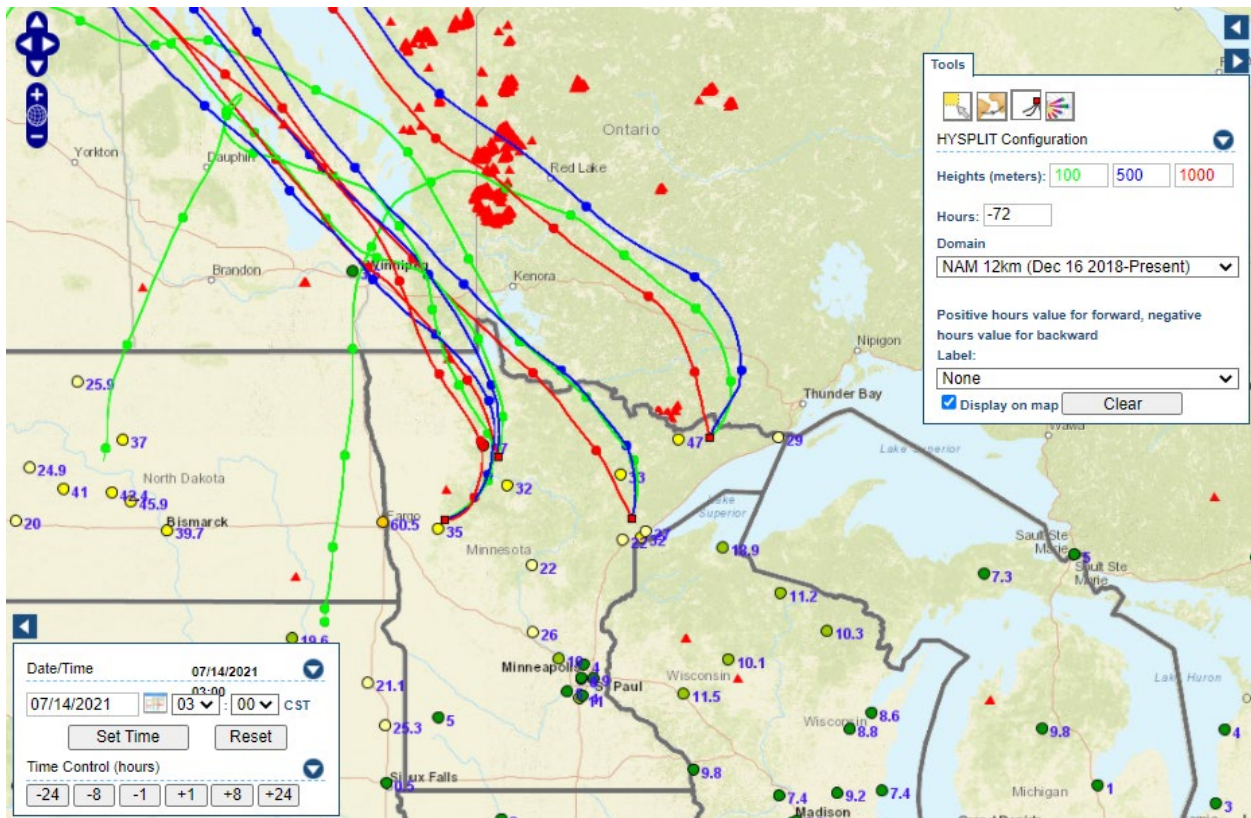

Backward trajectories for July 14, 2021.