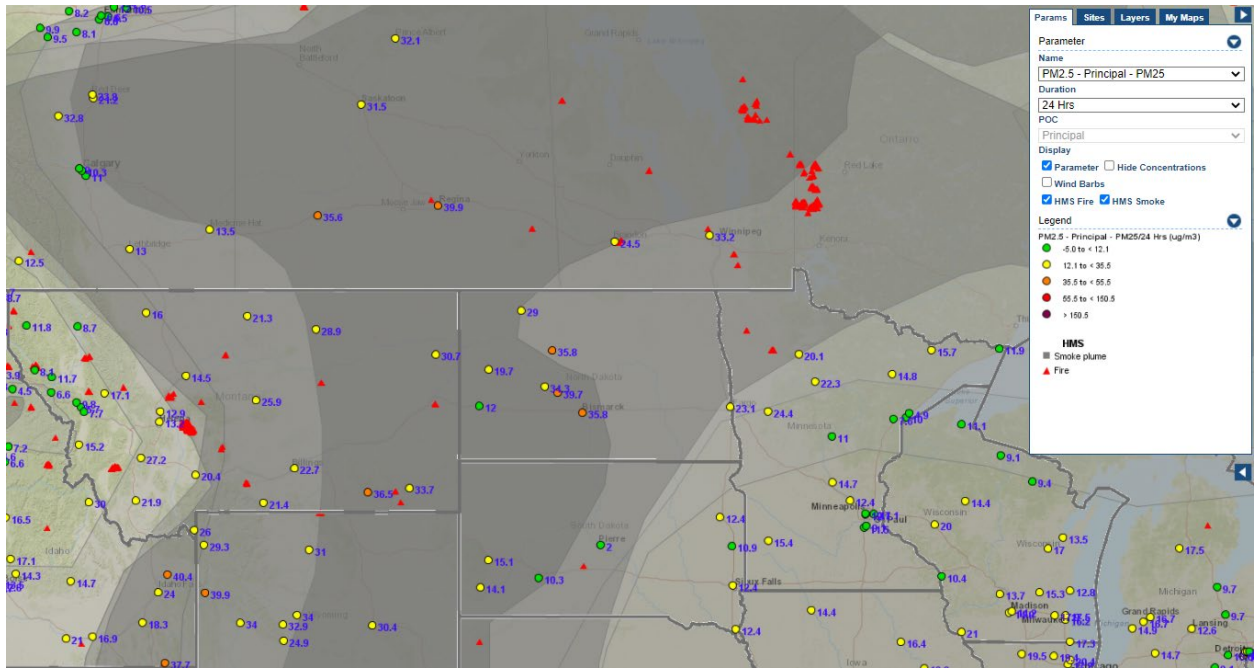

Analyzed smoke, hotspots, and 24-hour PM_{2.5} on August 7, 2021.