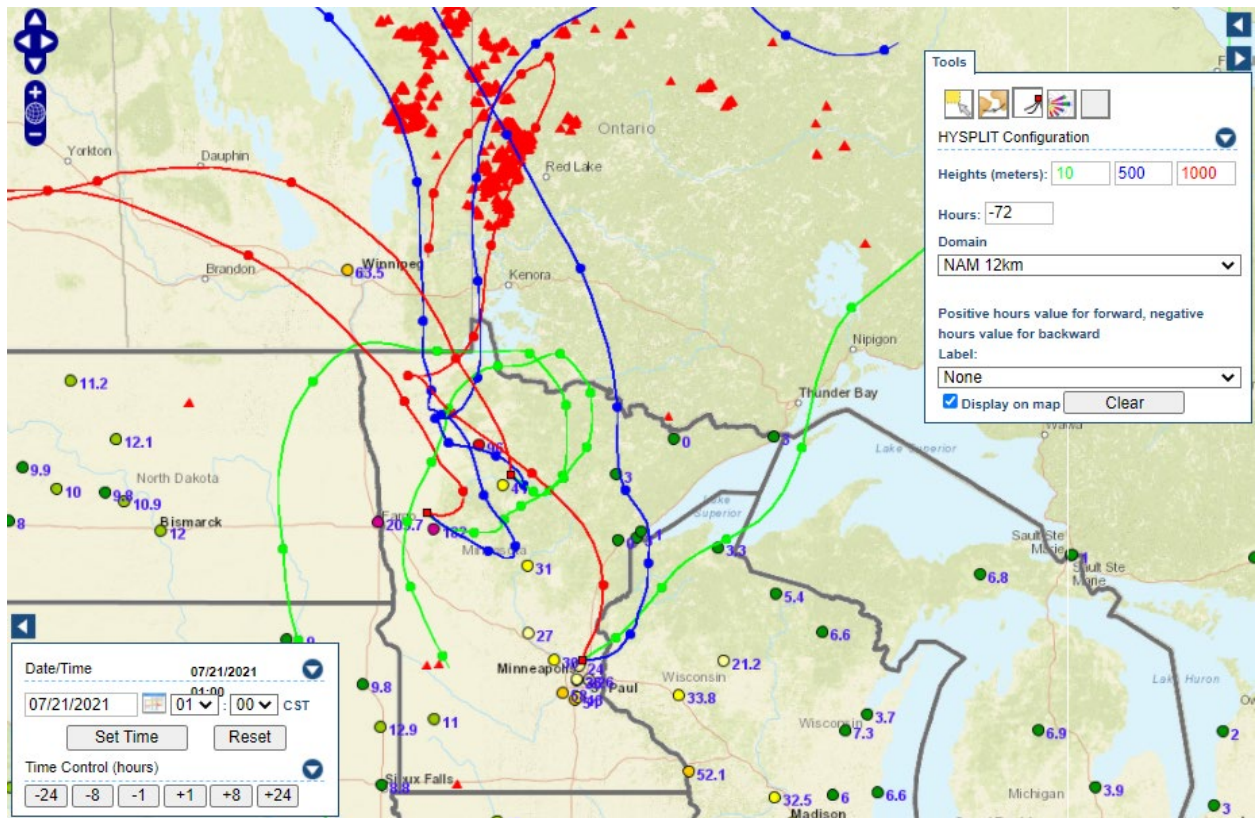

Backward trajectories for July 21, 2021.