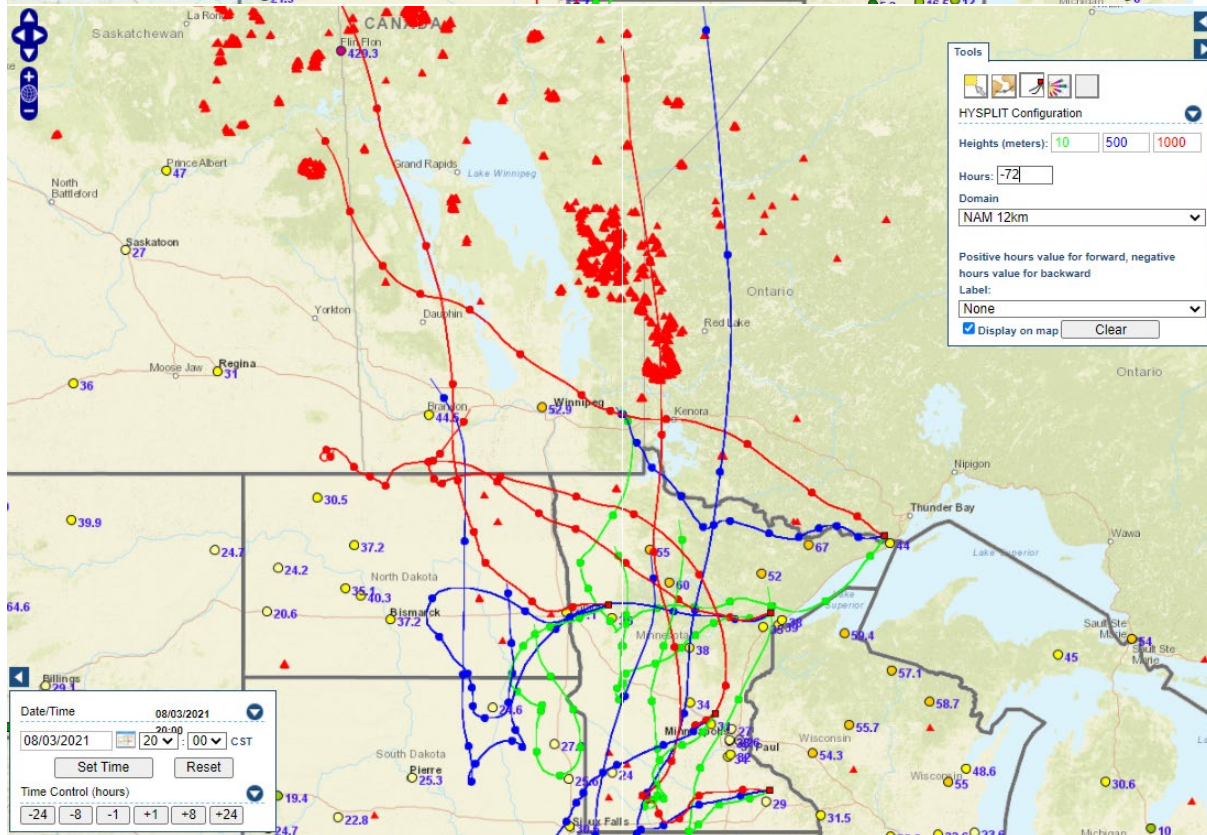

Backward trajectories for August 3, 2021.