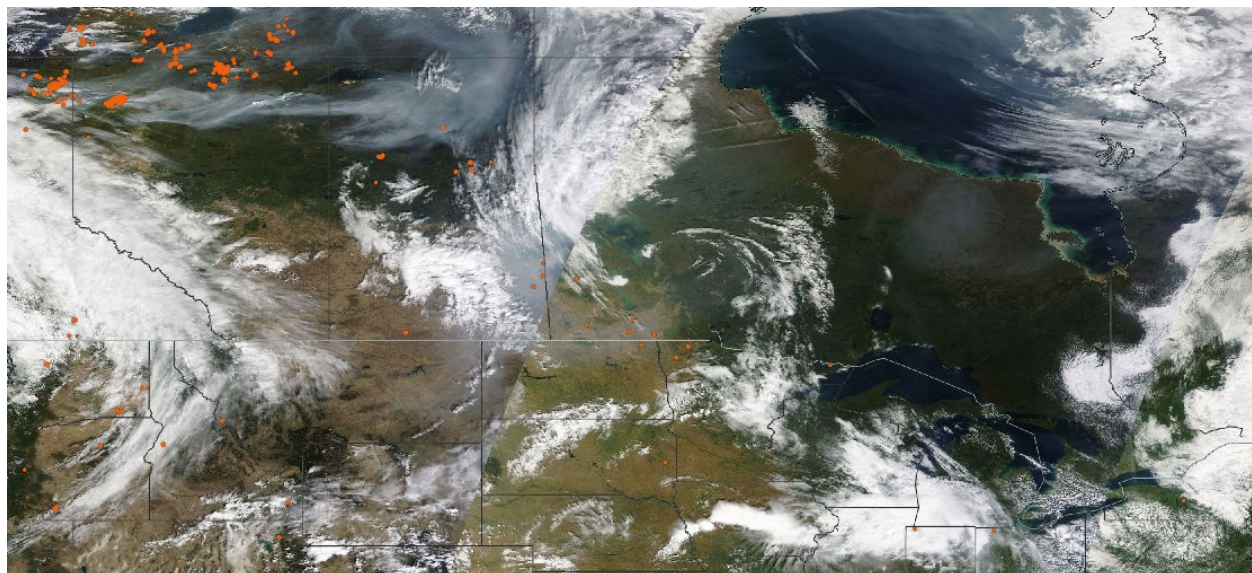

MODIS visible satellite for September 19, 2023.