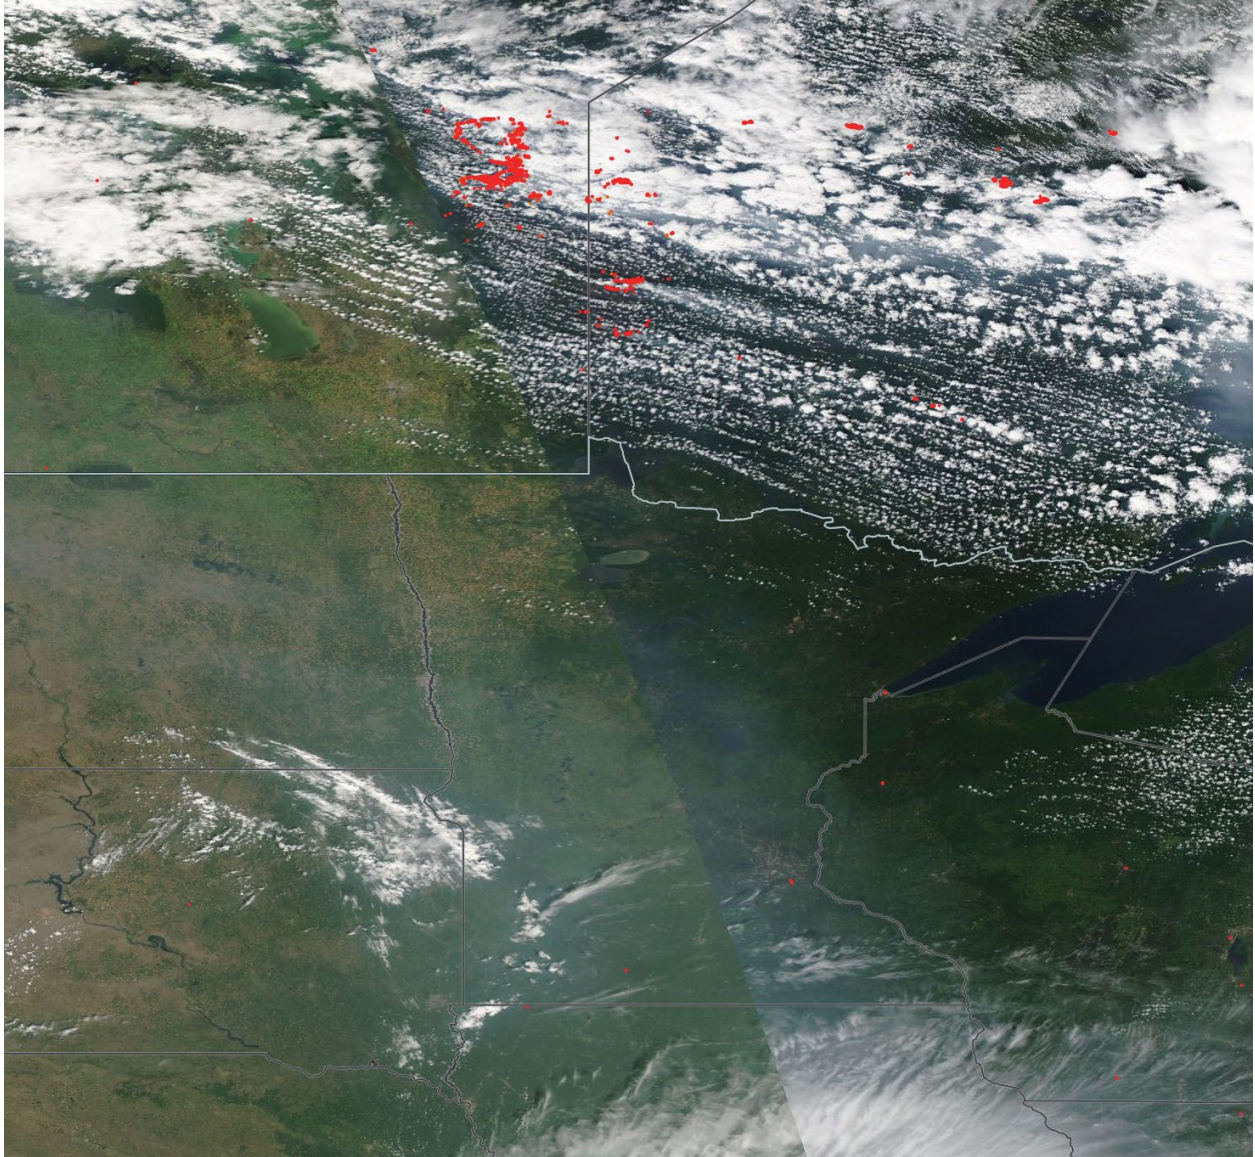

MODIS visible satellite for July 25, 2021.