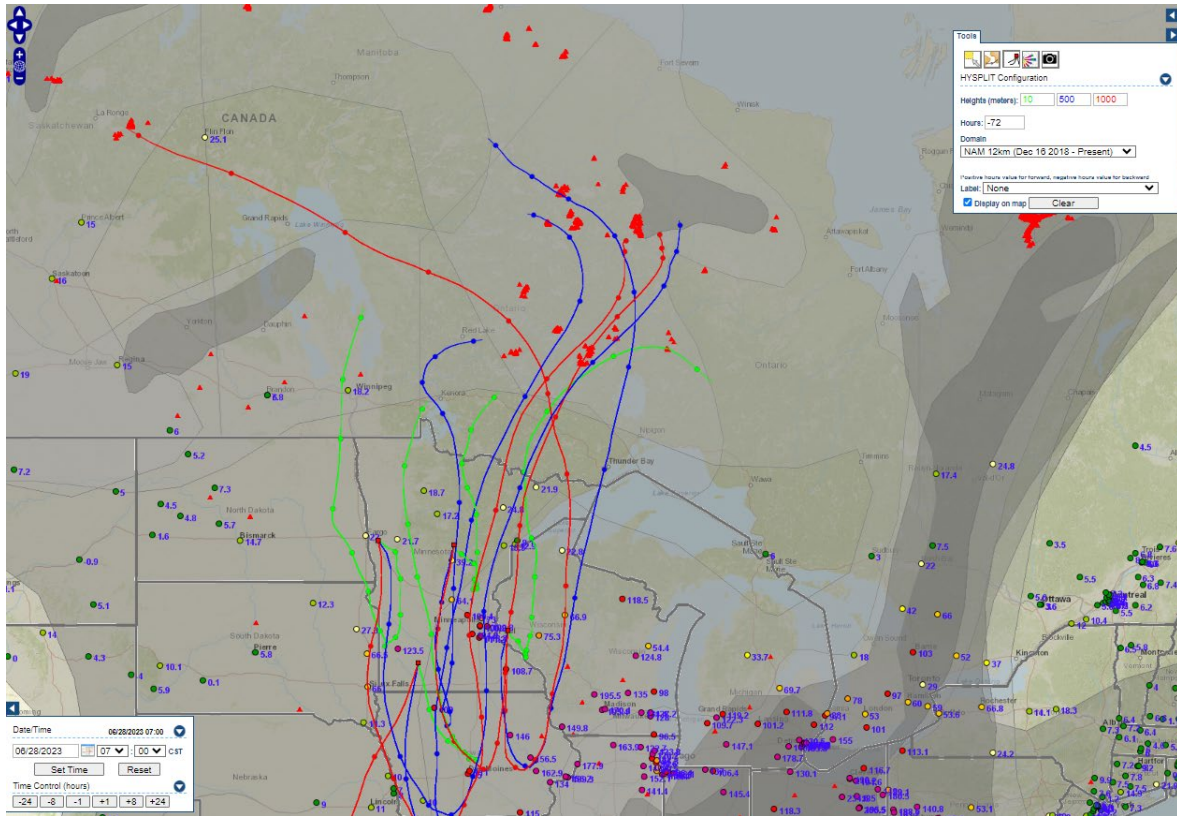

Backward trajectories for June 28, 2023.