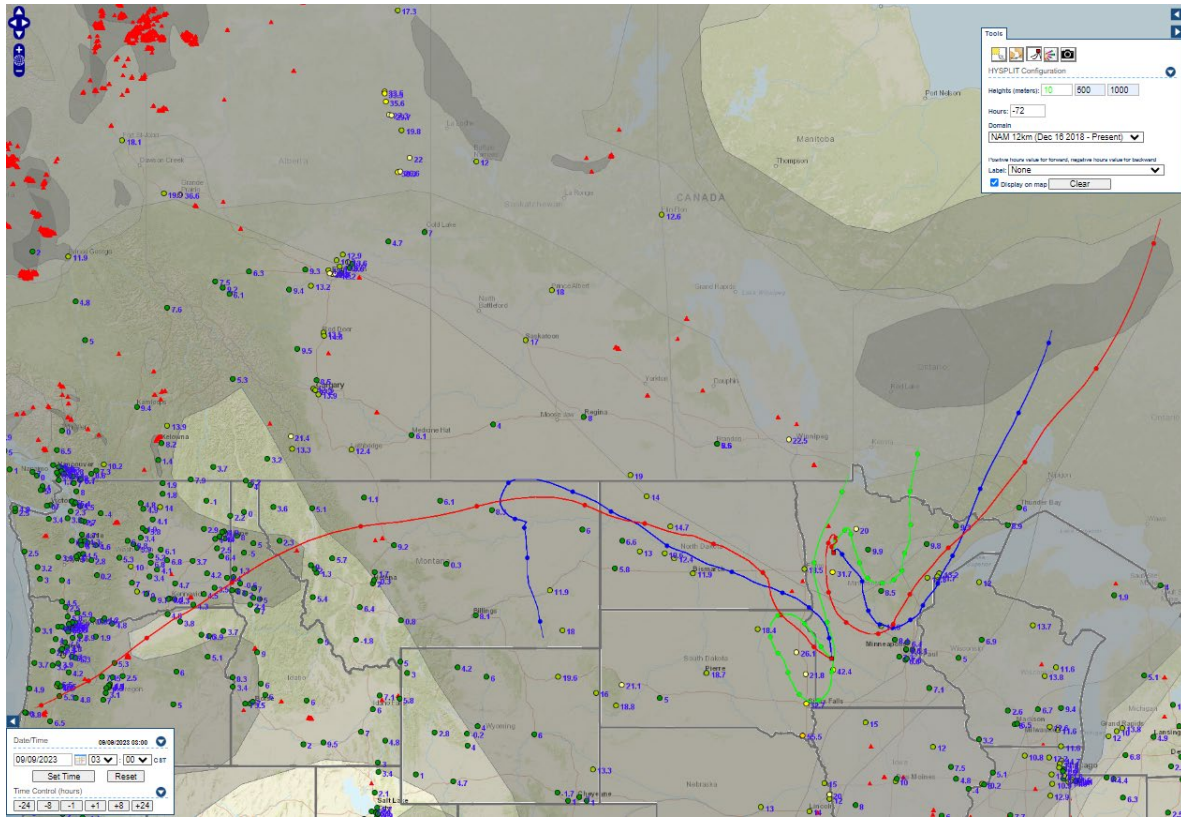

MODIS visible satellite for September 9, 2023.