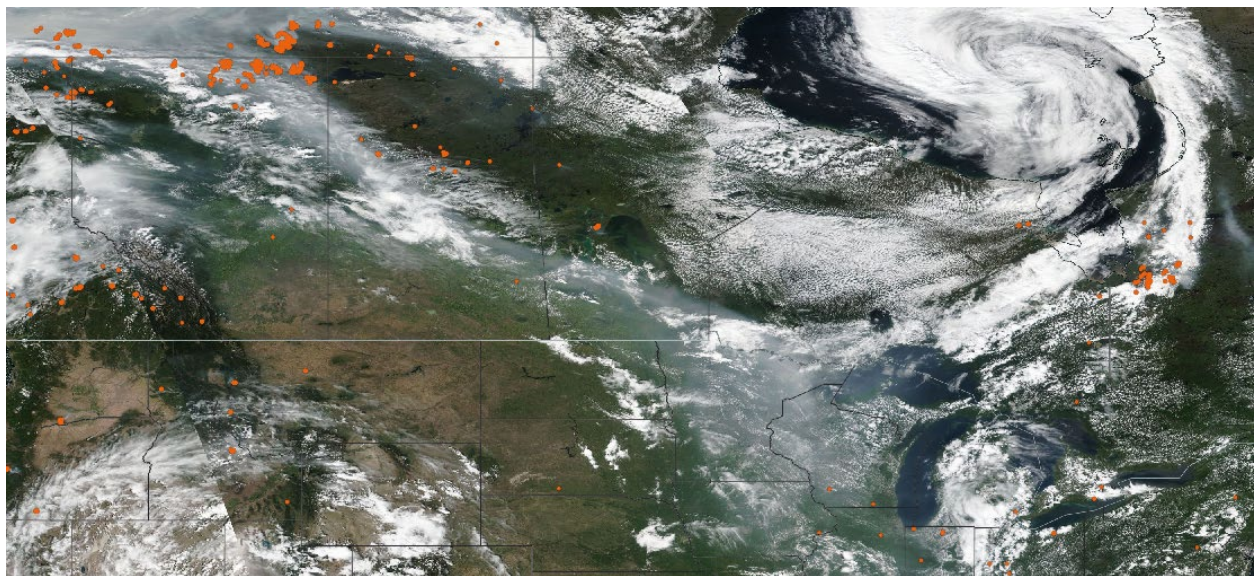

MODIS visible satellite for July 23, 2023.