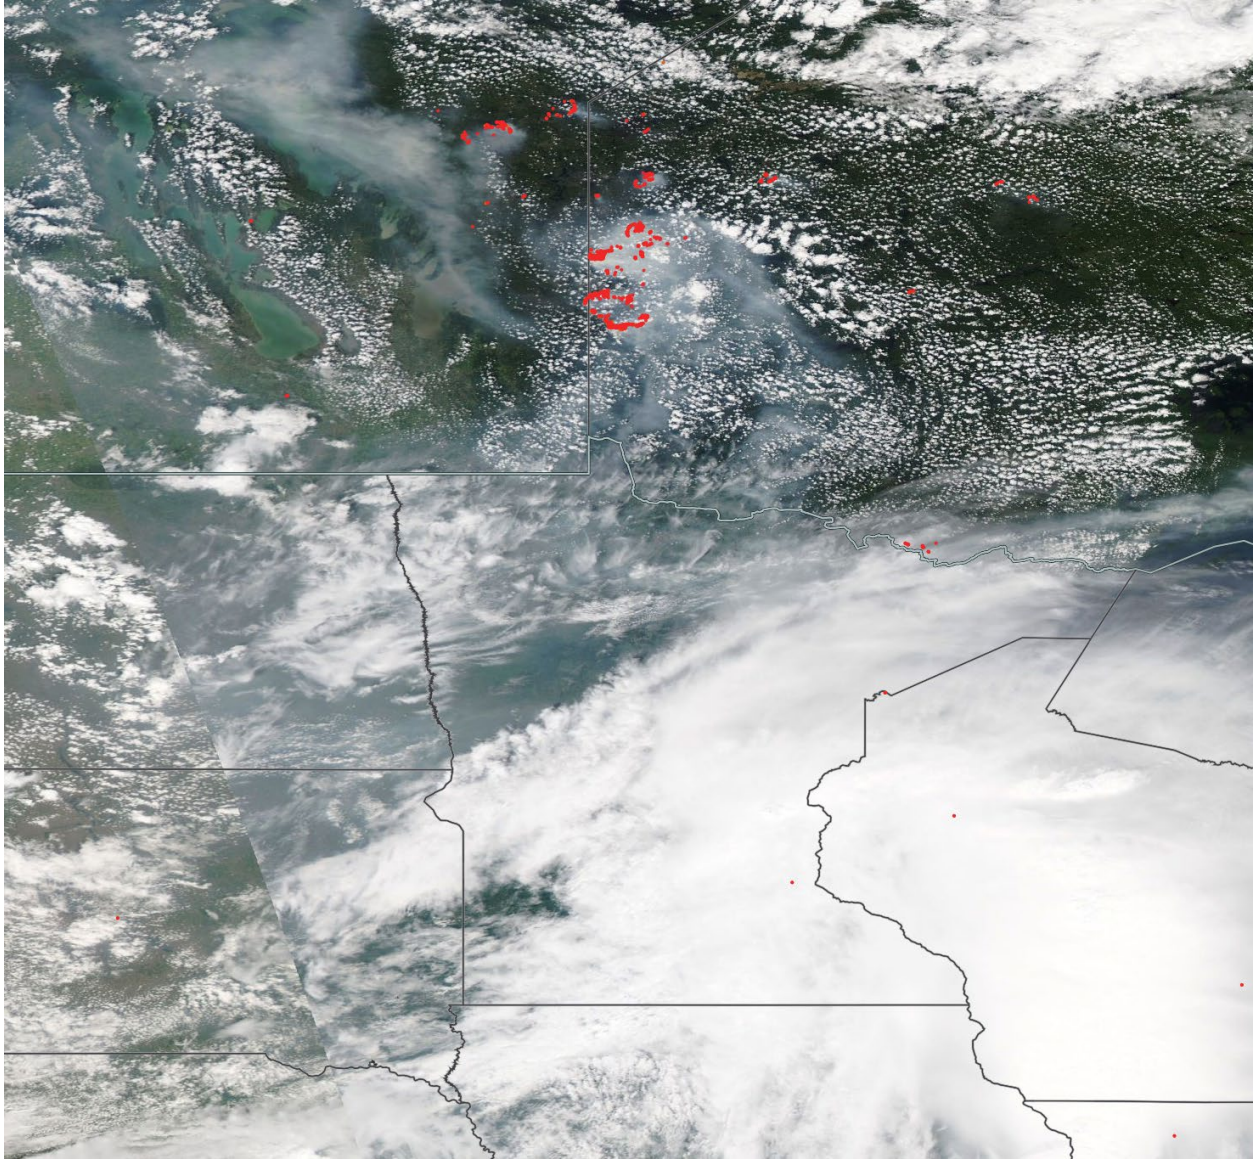

MODIS visible satellite for July 14, 2021.