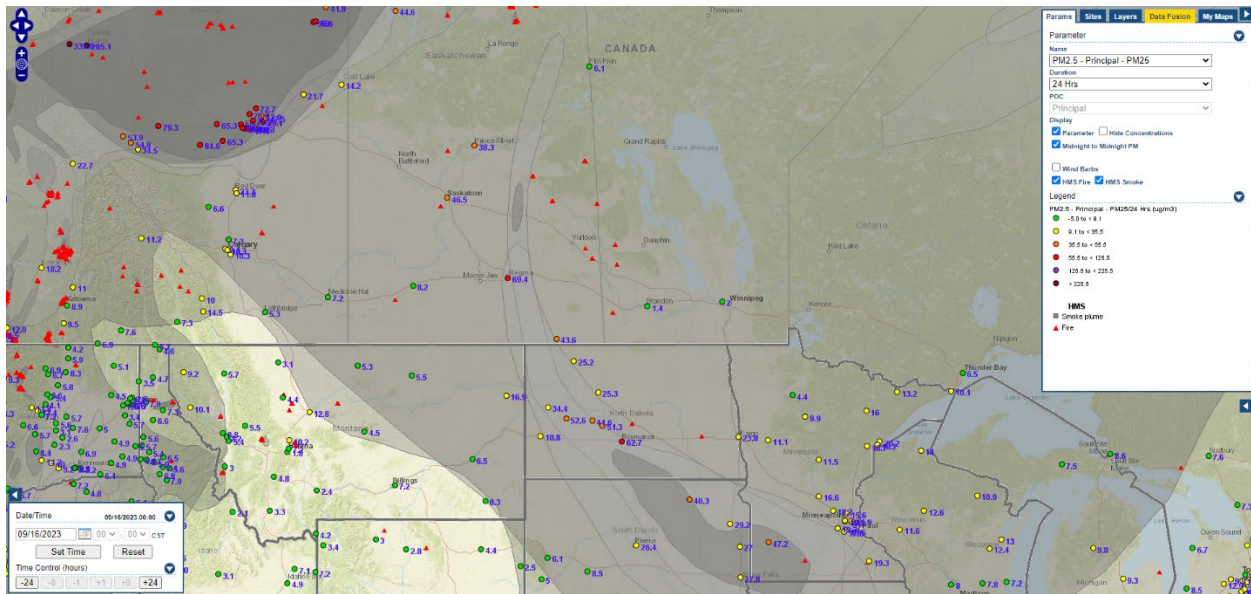

9/16/2023 Impacts

Smoke impacts from wildfires located in Canada.

Monitored 24-hour PM_{2.5} concentrations impacted by smoke on September 16, 2023.

Site	Site AQS	Date (LST)	Daily average (µg/m³)	Max hour (µg/m³)	Notes
Apple Valley	270370470	9/16/2023	19.7	41.2	Canada Wildfire Smoke
Duluth-WDSE	271377550	9/16/2023	20.3	28.8	Canada Wildfire Smoke
Fargo NW	380171004	9/16/2023	23.8	97.1	Canada Wildfire Smoke
Fond du Lac	270177417	9/16/2023	18.7	32.4	Canada Wildfire Smoke
Marshall	270834210	9/16/2023	47.3	83.4	Canada Wildfire Smoke
Minneapolis - Phillips	270530963	9/16/2023	19.9	36.5	Canada Wildfire Smoke
Minneapolis - Near Road	270530962	9/16/2023	19.5	34.7	Canada Wildfire Smoke
Rochester	271095008	9/16/2023	19.3	36.1	Canada Wildfire Smoke
Shakopee	271390505	9/16/2023	19.3	37	Canada Wildfire Smoke
West Duluth	271377554	9/16/2023	18.3	29.3	Canada Wildfire Smoke

Analyzed smoke, hotspots, and 24-hour PM_{2.5} on September 16, 2023.