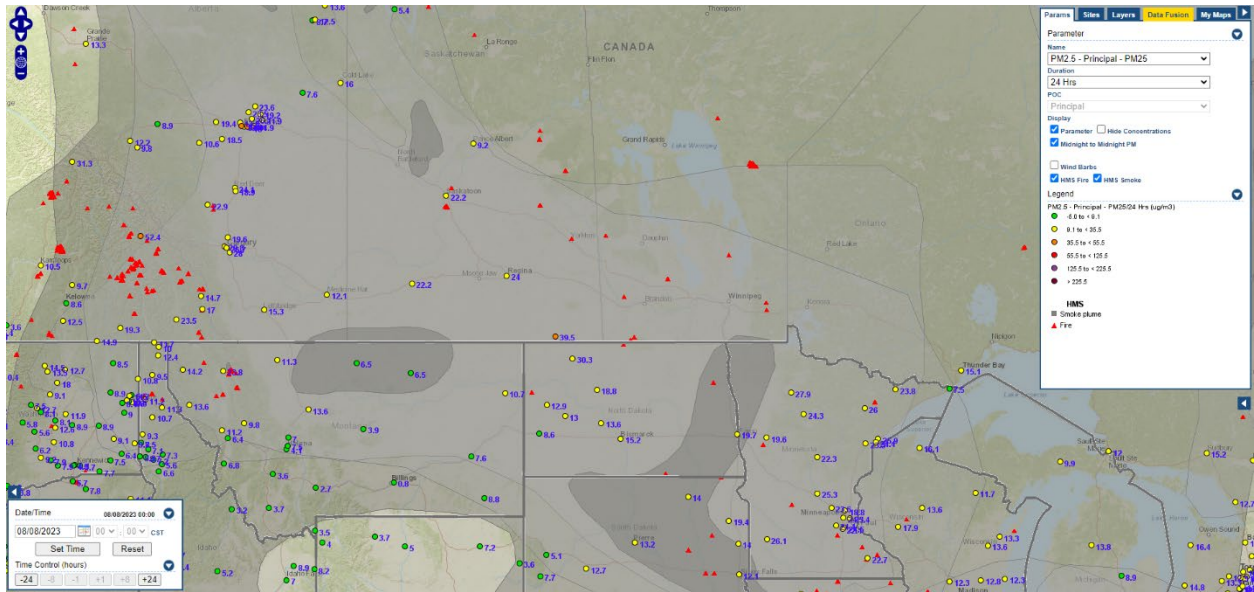

Analyzed smoke, hotspots, and 24-hour PM_{2.5} on August 8, 2023.