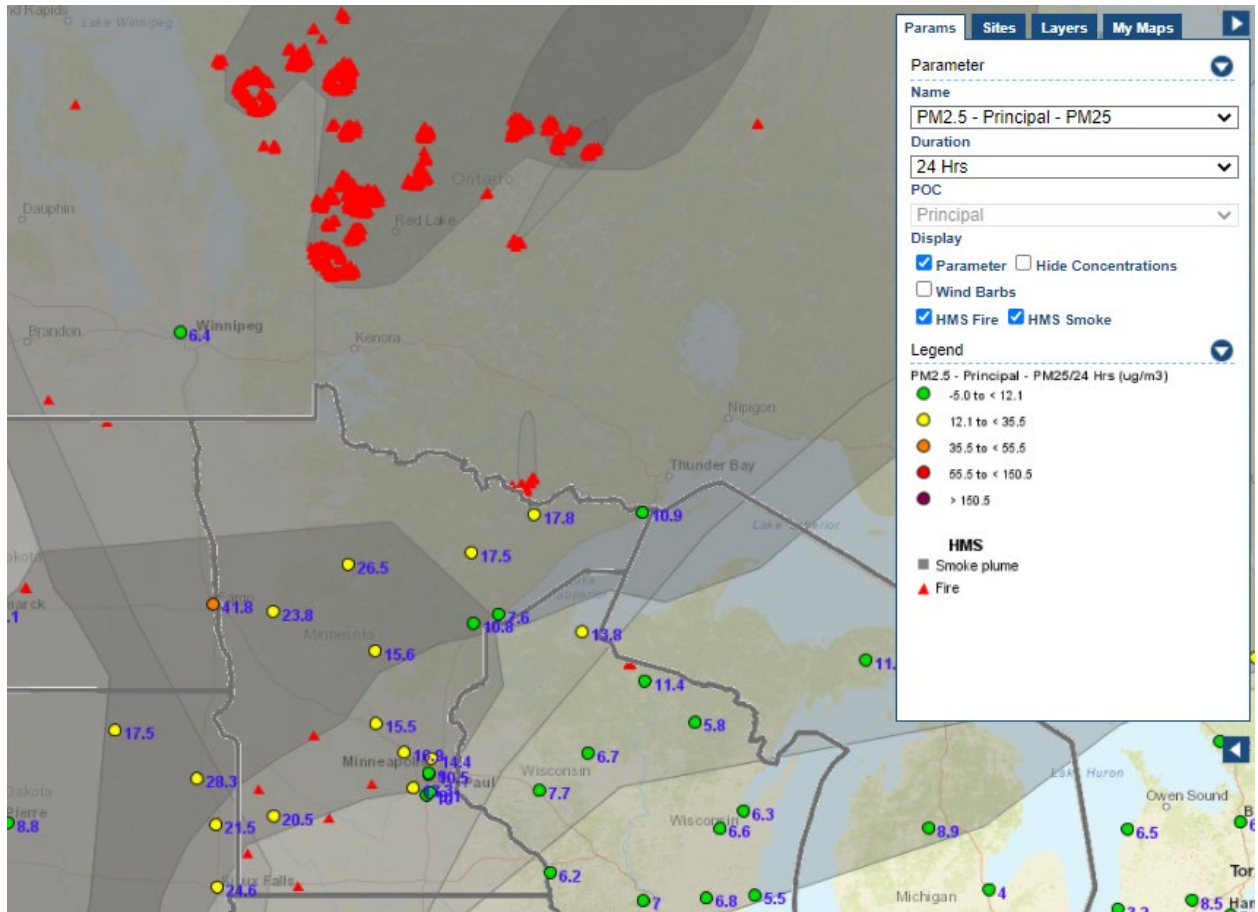

Analyzed smoke, hotspots, and 24-hour PM_{2.5} on July 12, 2021.