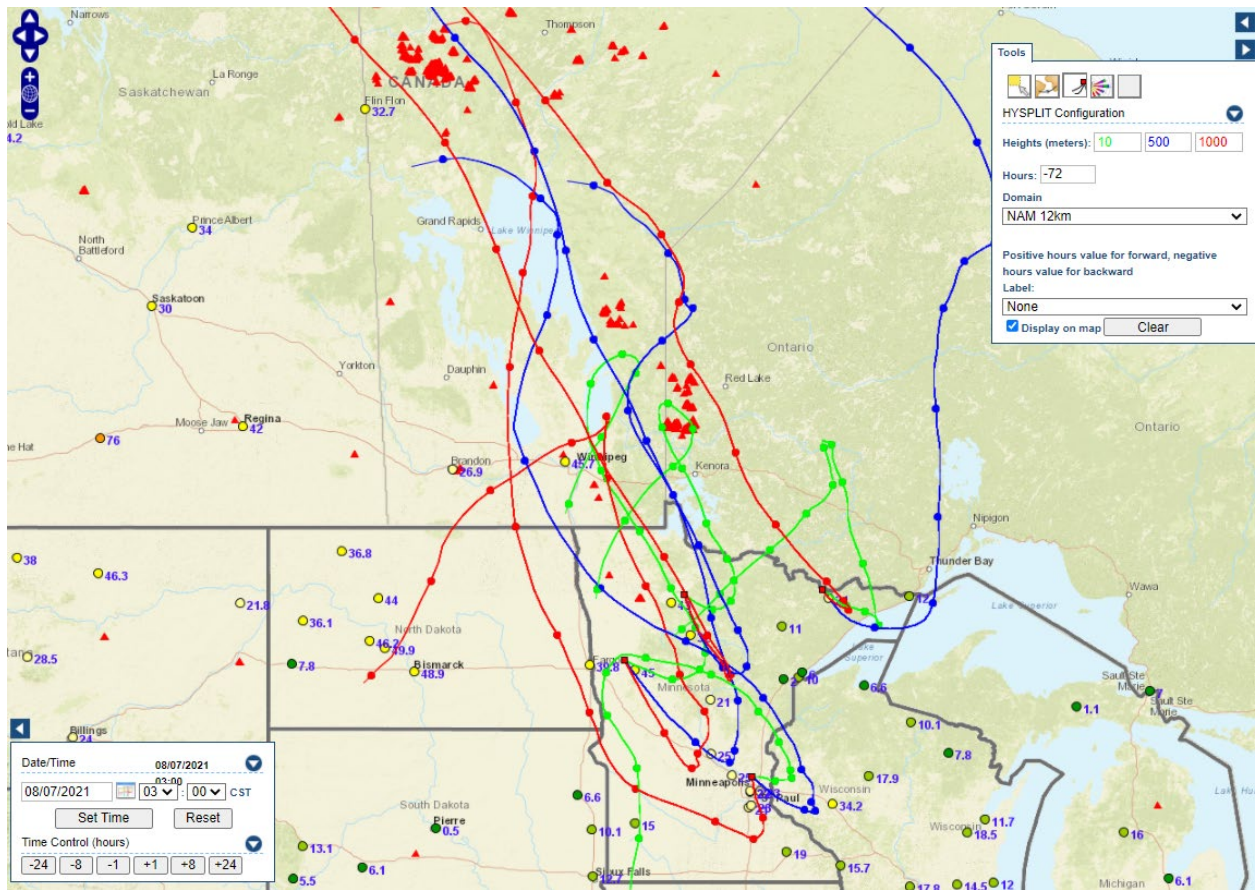

Analyzed smoke, hotspots, and 24-hour PM_{2.5} on August 7, 2021.

MODIS visible satellite for August 7, 2021.

Backward trajectories for August 7, 2021.

8/22/2021 Impacts

Smoke impacts from wildfires over northeast Minnesota and Quetico Provincial Park.