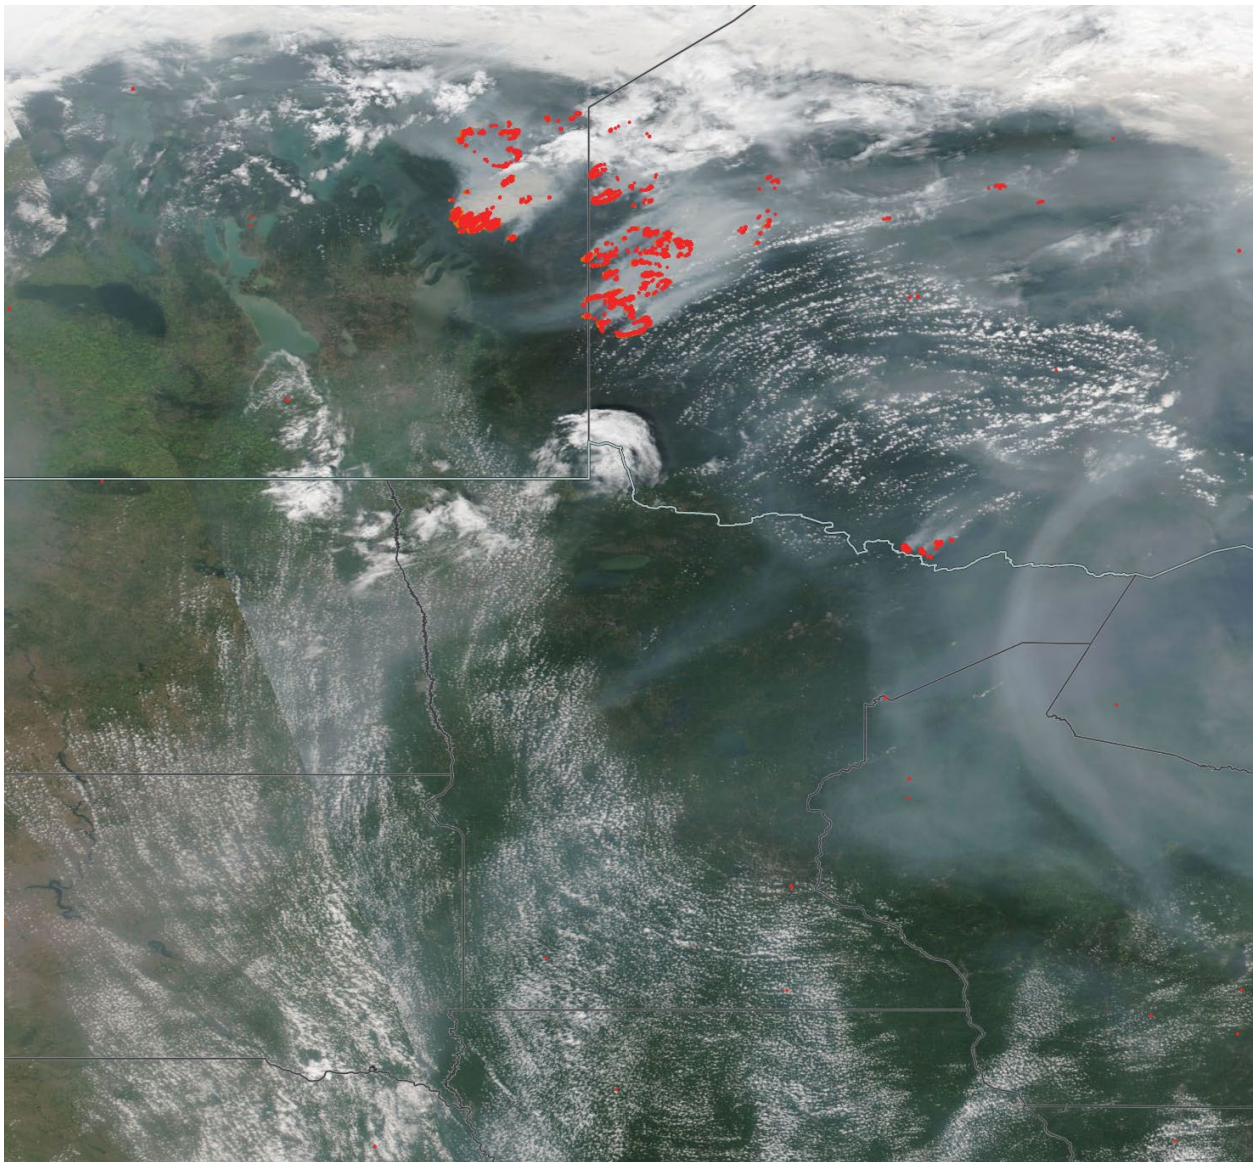

MODIS visible satellite for July 18, 2021.