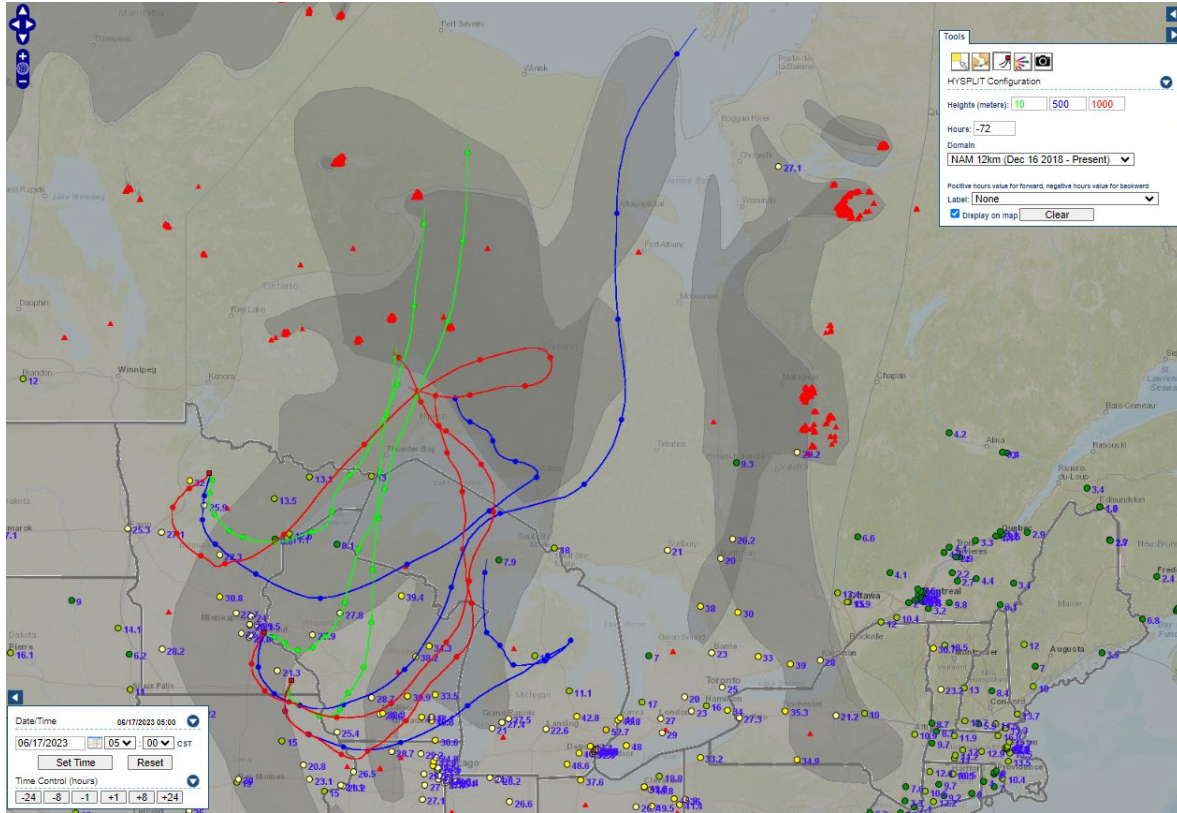

Backward trajectories for June 17, 2023.