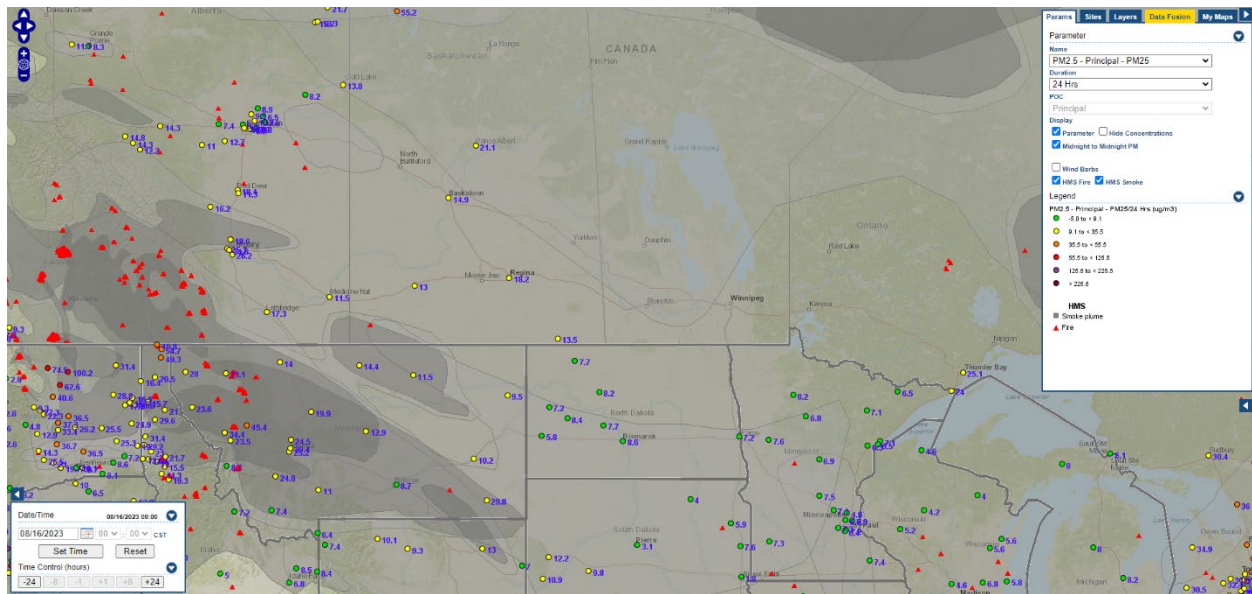

8/16/2023 Impacts

Smoke impacts from wildfires located in Canada.

Monitored 24-hour PM_{2.5} concentrations impacted by smoke on August 16, 2023.

Site	Site AQS	Date (LST)	Daily average (µg/m³)	Max hour (µg/m³)	Notes
Grand Portage	270317810	8/16/2023	24.1	65	Possible Malfunction + Canada Wildfire Smoke

Analyzed smoke, hotspots, and 24-hour PM_{2.5} on August 16, 2023.