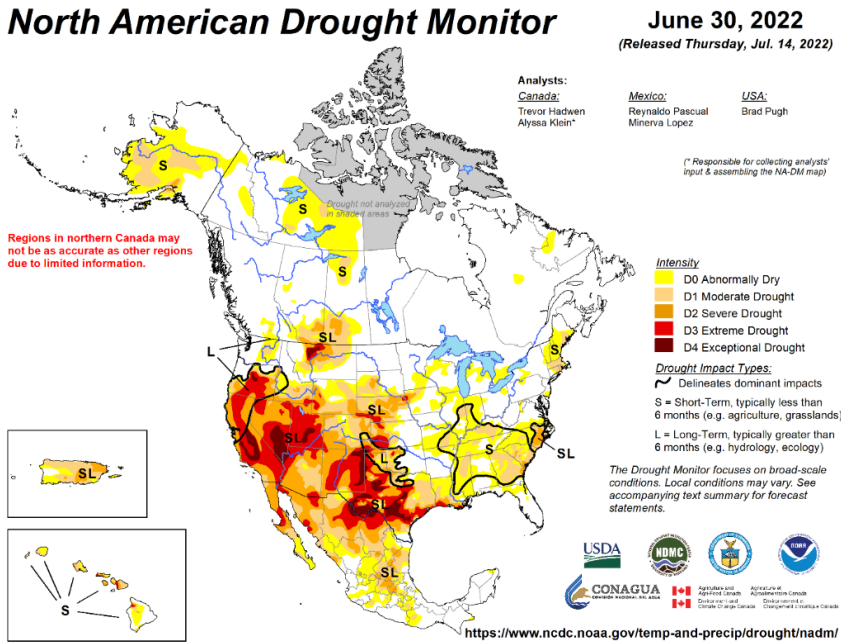

August 31, 2021
(Released Friday, Sep. 10, 2021)

2022

During June of 2022, severe to extreme drought was ongoing over the southwest US (Figure 3a). Western Canada began the summer with drought-free conditions, but by early fall much of British Columbia and Alberta was experiencing severe to extreme drought (Figure 3b).

Figure 3a: North American Drought Monitor for June 30, 2022.

Figure 3b: North American Drought Monitor for October 31, 2022.

2023

Throughout the summer of 2023, severe to extreme drought dominated much of Canada (Figure 4a-4f). The dry conditions set the stage for a record fire season in Canada.

Figure 4e: North American Drought Monitor for August 31, 2023.

Figure 4f: North American Drought Monitor for September 30, 2023.

Description of wildfires

Canadian wildfires – 2021

The summer of 2021 was a very active fire season for the provinces of Saskatchewan, Manitoba, and Ontario. Nearly 3 million hectares burned in these provinces, which was the largest area burned since 1995.