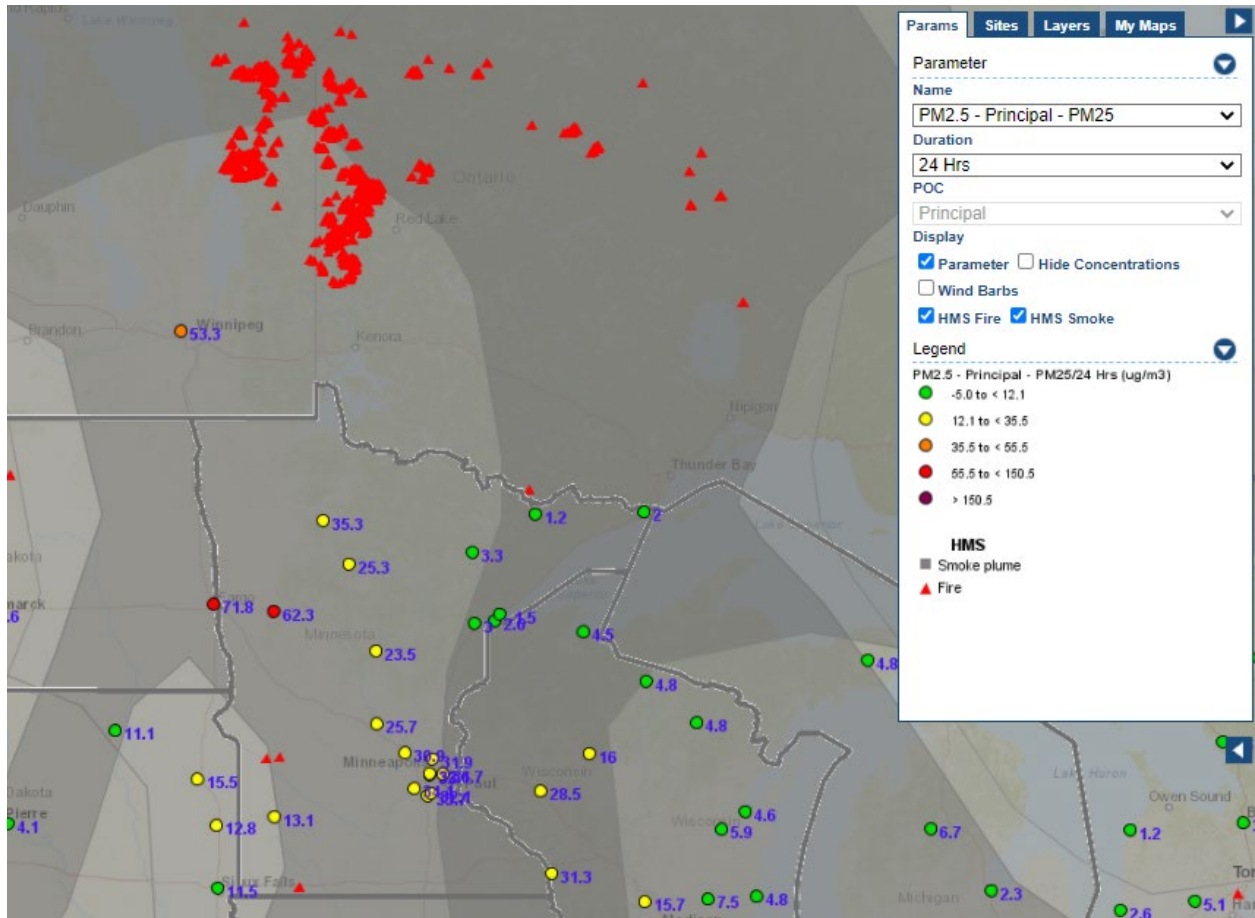

Analyzed smoke, hotspots, and 24-hour PM_{2.5} on July 22, 2021.