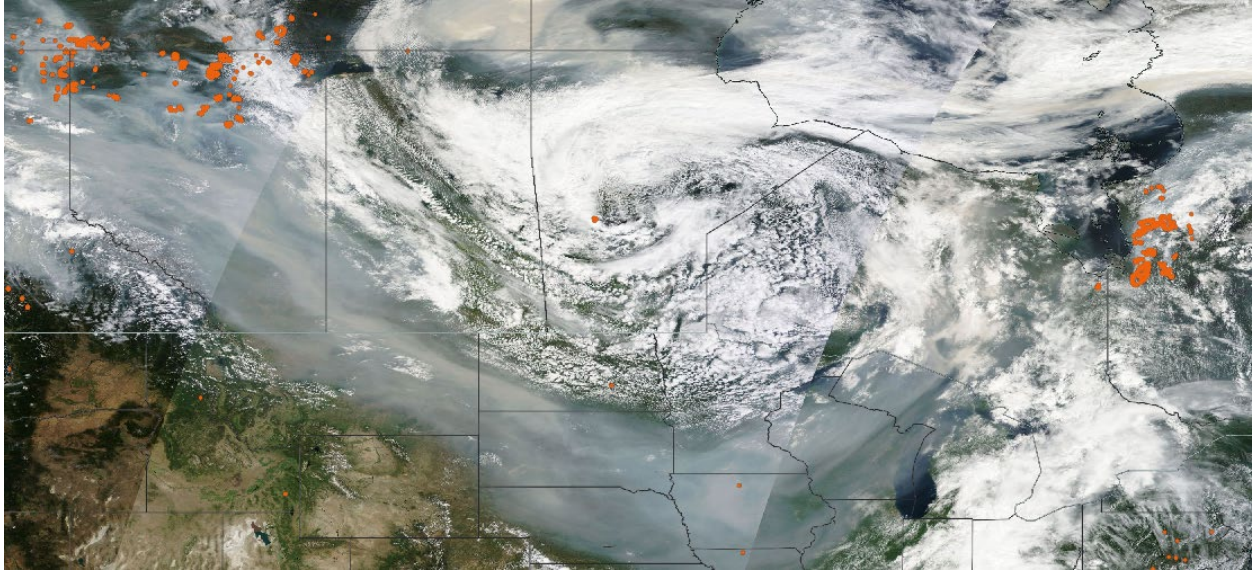

MODIS visible satellite for July 15, 2023.