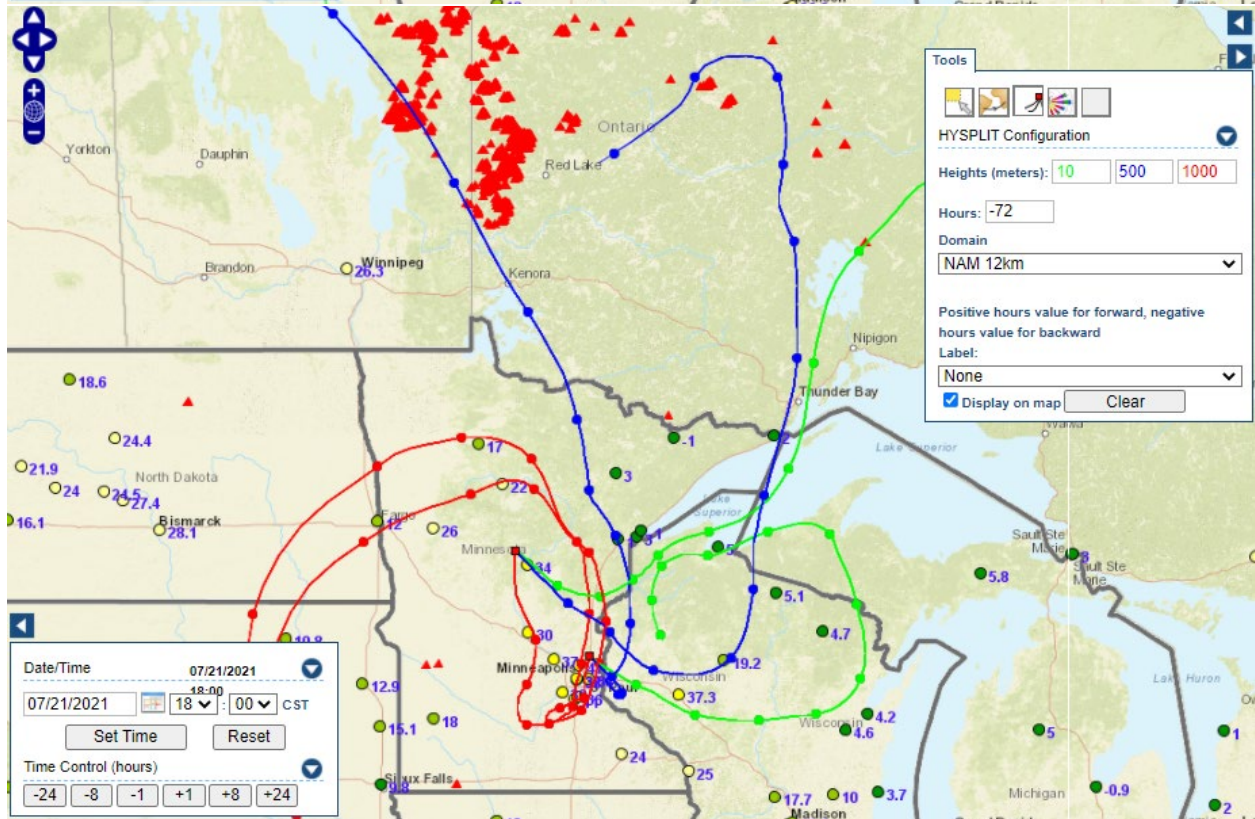

Backward trajectories for July 21, 2021.