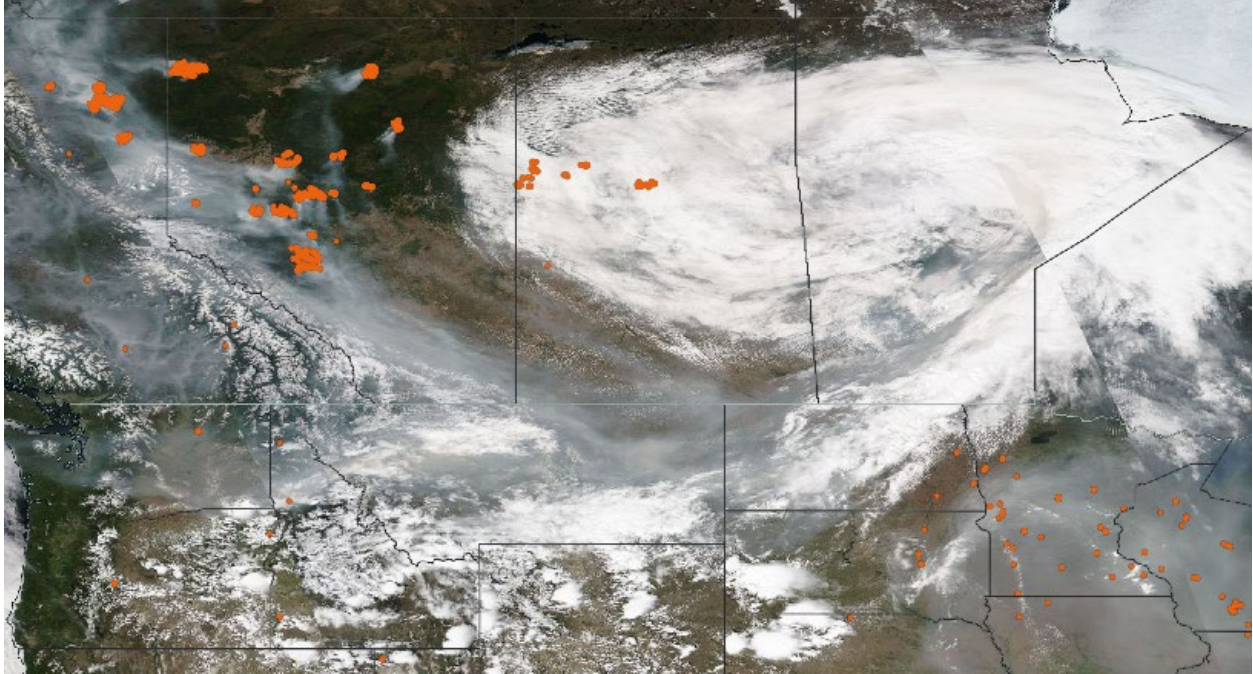

MODIS visible satellite for May 17, 2023.