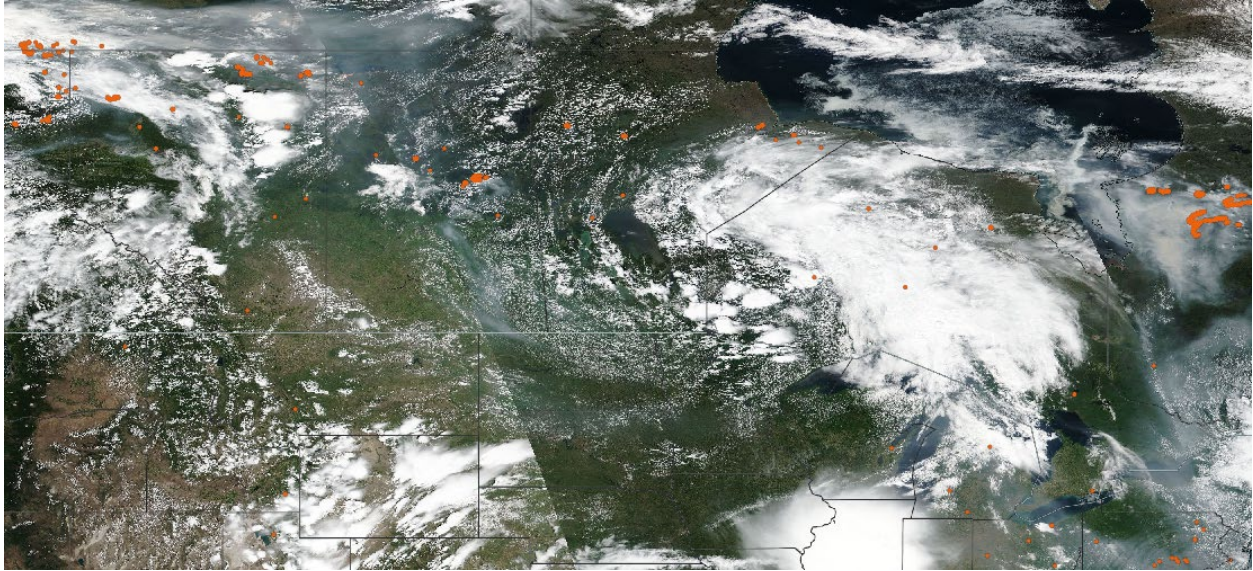

MODIS visible satellite for June 29, 2023.