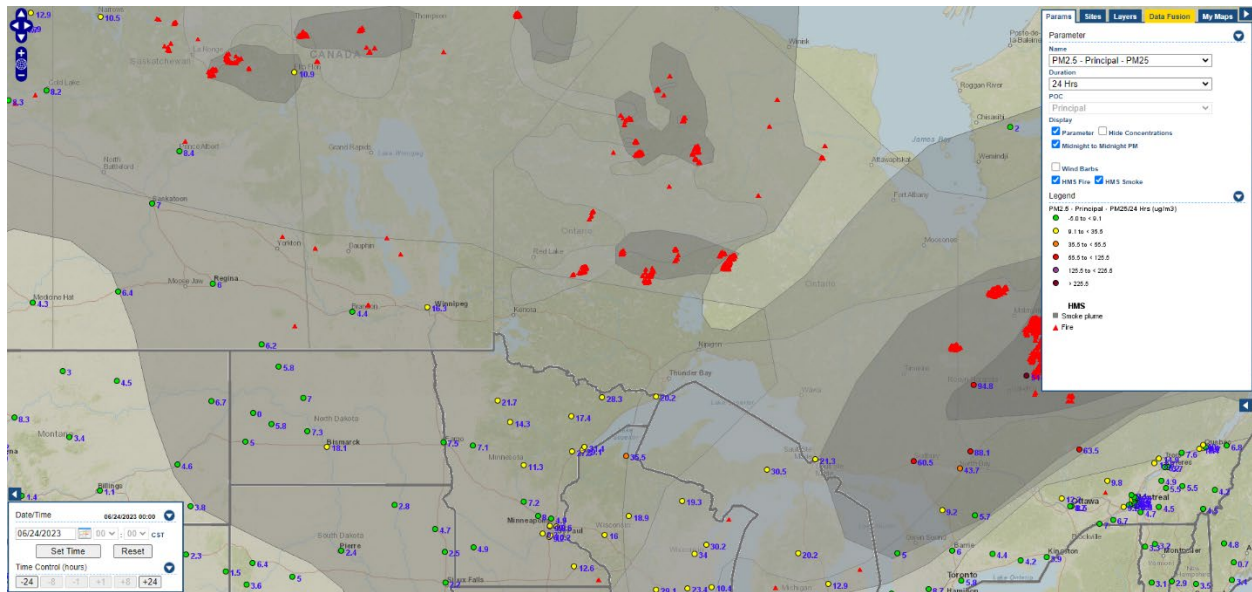

6/24/2023 Impacts

Smoke impacts from wildfires located in Canada.

Monitored 24-hour PM_{2.5} concentrations impacted by smoke on June 24, 2023.

Site	Site AQS	Date (LST)	Daily average (µg/m³)	Max hour (µg/m³)	Notes
Duluth-WDSE	271377550	6/24/2023	31.5	62.9	Canada Wildfire Smoke
Ely	270750005	6/24/2023	28.4	46.7	Canada Wildfire Smoke
Fond du Lac	270177417	6/24/2023	27.5	42.8	Canada Wildfire Smoke
Grand Portage	270317810	6/24/2023	20.3	48	Canada Wildfire Smoke
Red Lake Nation	270072304	6/24/2023	21.8	33.7	Canada Wildfire Smoke
West Duluth	271377554	6/24/2023	29.1	63.1	Canada Wildfire Smoke

Analyzed smoke, hotspots, and 24-hour PM_{2.5} on June 24, 2023.