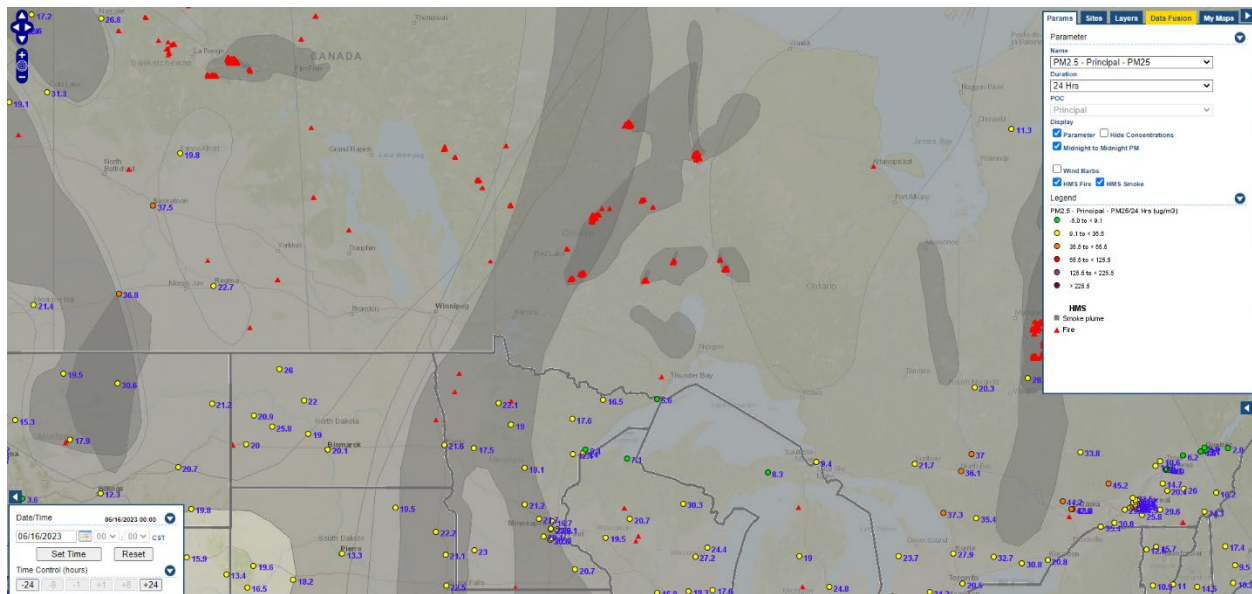

6/16/2023 Impacts

Smoke impacts from wildfires located in Canada.

Monitored 24-hour PM_{2.5} concentrations impacted by smoke on June 16, 2023.

Site	Site AQS	Date (LST)	Daily average (µg/m³)	Max hour (µg/m³)	Notes
Apple Valley	270370470	6/16/2023	22.4	33.6	Canada Wildfire Smoke
Brainerd	270353204	6/16/2023	19.1	30.3	Canada Wildfire Smoke
Ely	270750005	6/16/2023	16.6	26.5	Canada Wildfire Smoke
Fargo NW	380171004	6/16/2023	21.6	27.8	Canada Wildfire Smoke
Lakeville - Near Road	270370480	6/16/2023	20.7	30.8	Canada Wildfire Smoke
Leech Lake Nation	270213410	6/16/2023	19.0	30.5	Canada Wildfire Smoke
Marshall	270834210	6/16/2023	23.1	28.2	Canada Wildfire Smoke
Minneapolis - Phillips	270530963	6/16/2023	23.7	49.9	Canada Wildfire Smoke
Minneapolis - Near Road	270530962	6/16/2023	23.0	42.2	Canada Wildfire Smoke
Red Lake Nation	270072304	6/16/2023	22.2	30.4	Canada Wildfire Smoke
Rochester	271095008	6/16/2023	20.7	36.4	Canada Wildfire Smoke
Shakopee	271390505	6/16/2023	20.5	31.8	Canada Wildfire Smoke
St. Cloud	271453052	6/16/2023	21.2	29.5	Canada Wildfire Smoke
St. Michael	271713201	6/16/2023	21.7	30.6	Canada Wildfire Smoke
St. Paul-Harding	271230871	6/16/2023	22.2	44.3	Canada Wildfire Smoke
Virginia	271377001	6/16/2023	17.6	30.5	Canada Wildfire Smoke

Analyzed smoke, hotspots, and 24-hour PM_{2.5} on June 16, 2023.