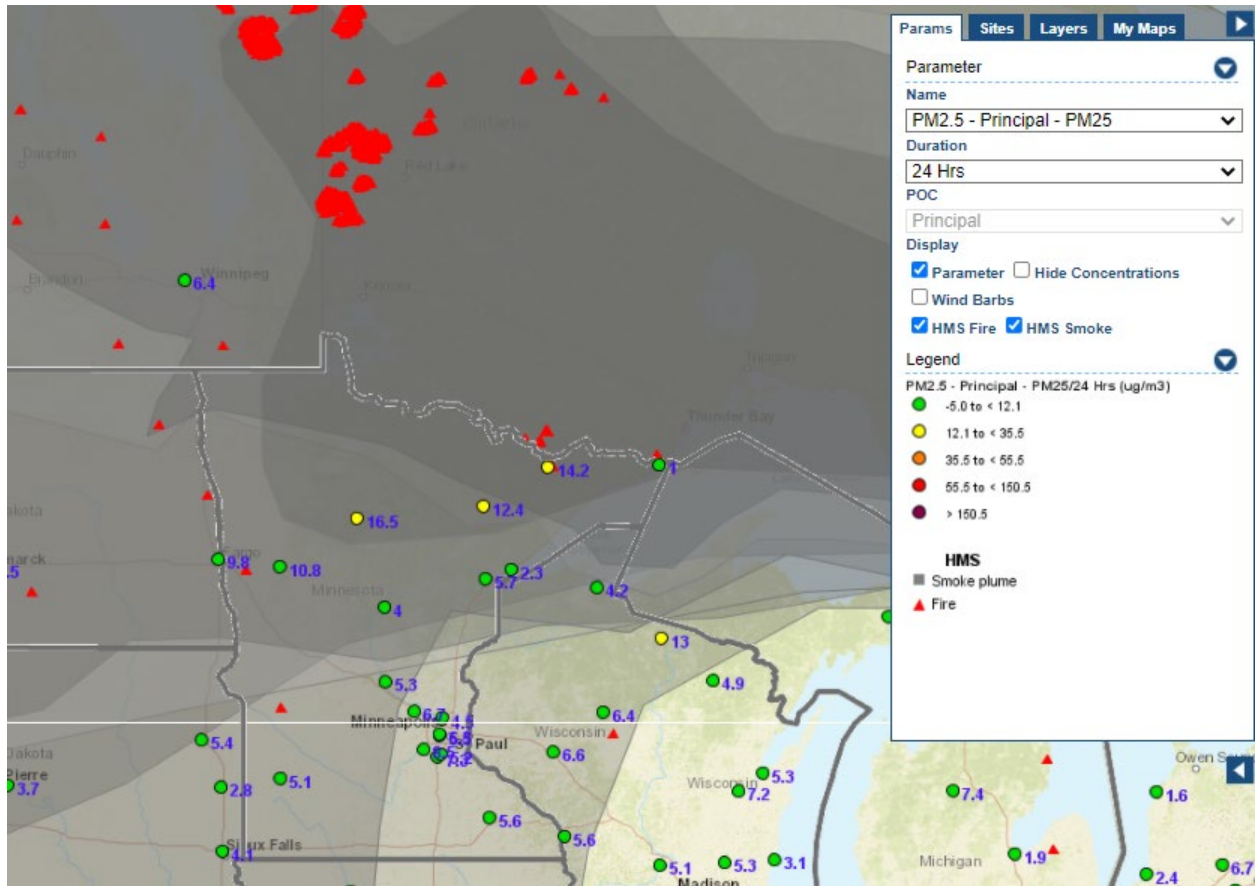

Analyzed smoke, hotspots, and 24-hour PM_{2.5} on July 10, 2021.