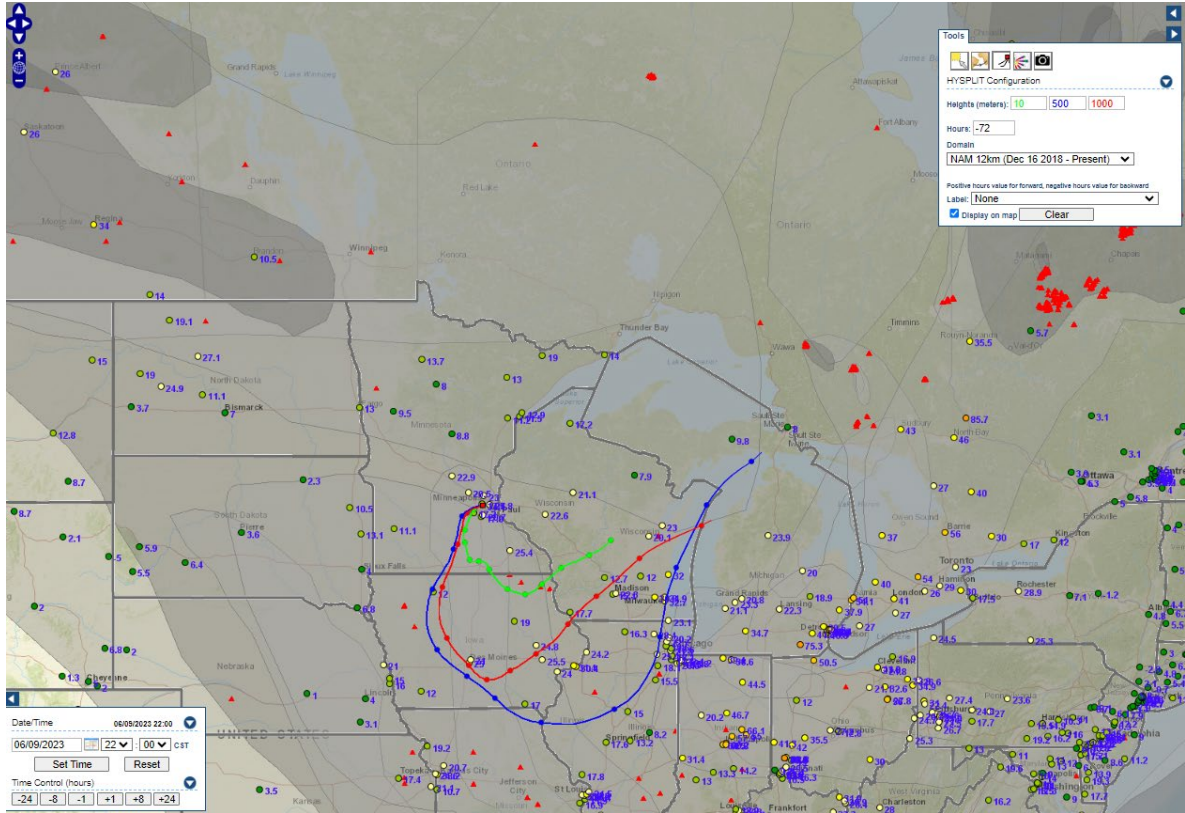

Backward trajectories for June 9, 2023.