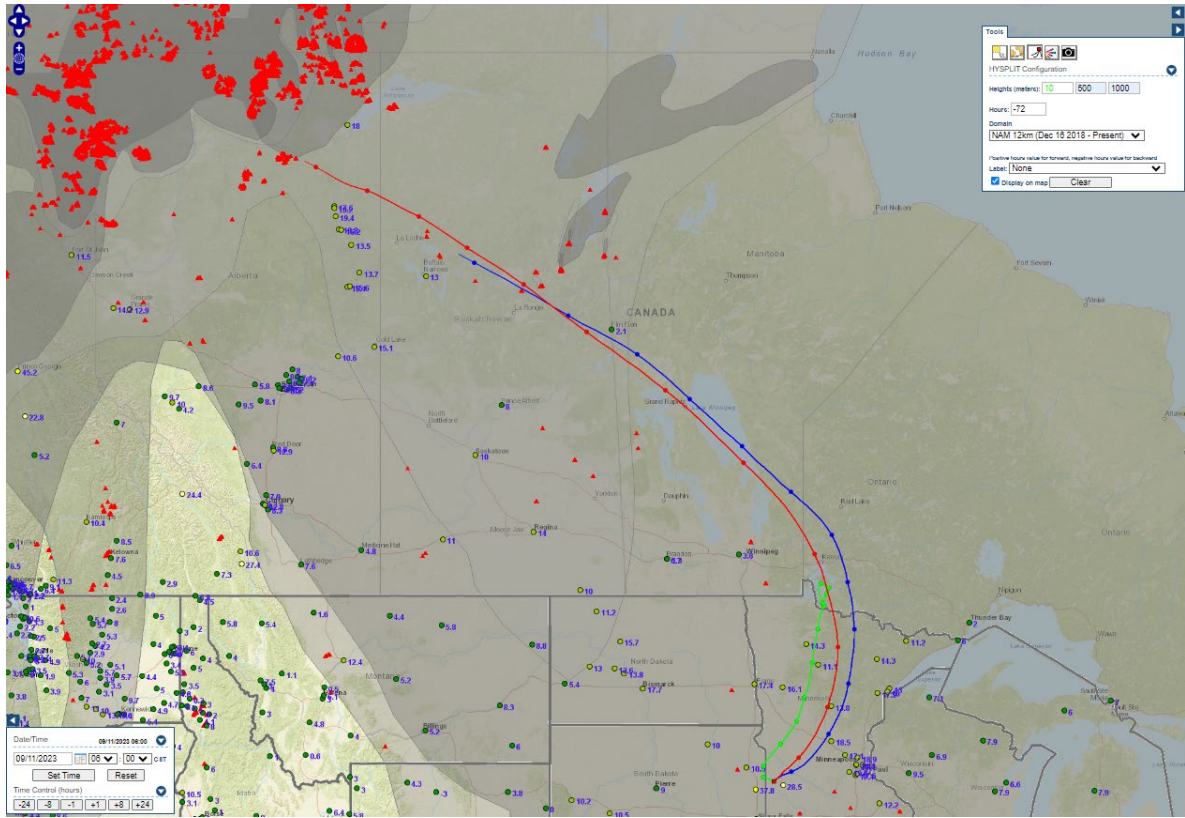

Backward trajectories for September 11, 2023.