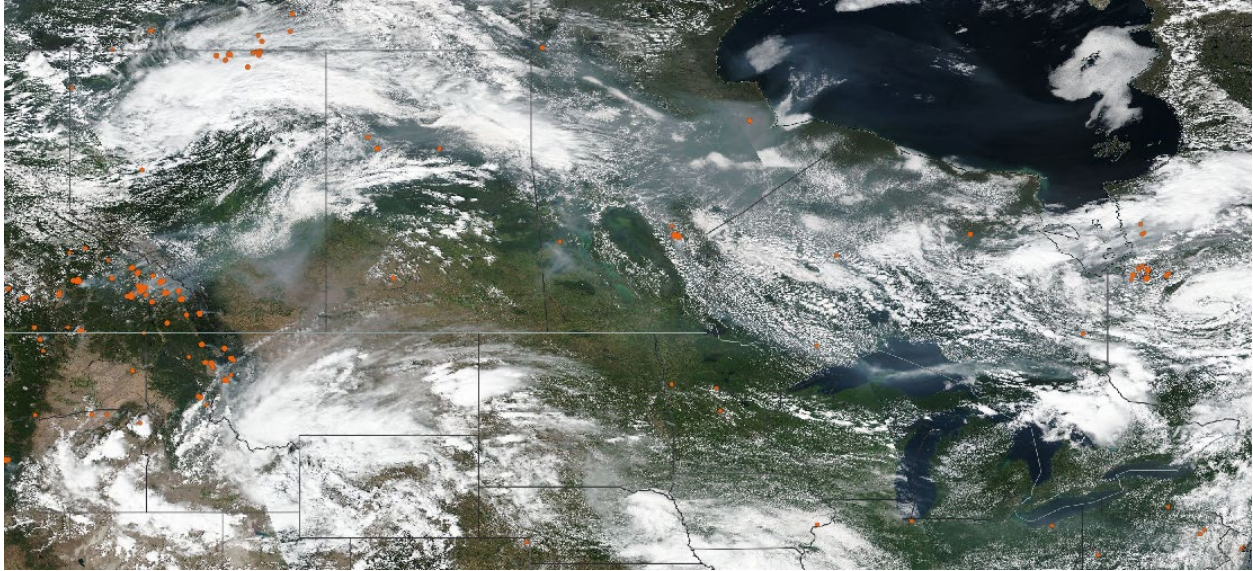

MODIS visible satellite for August 3, 2023.