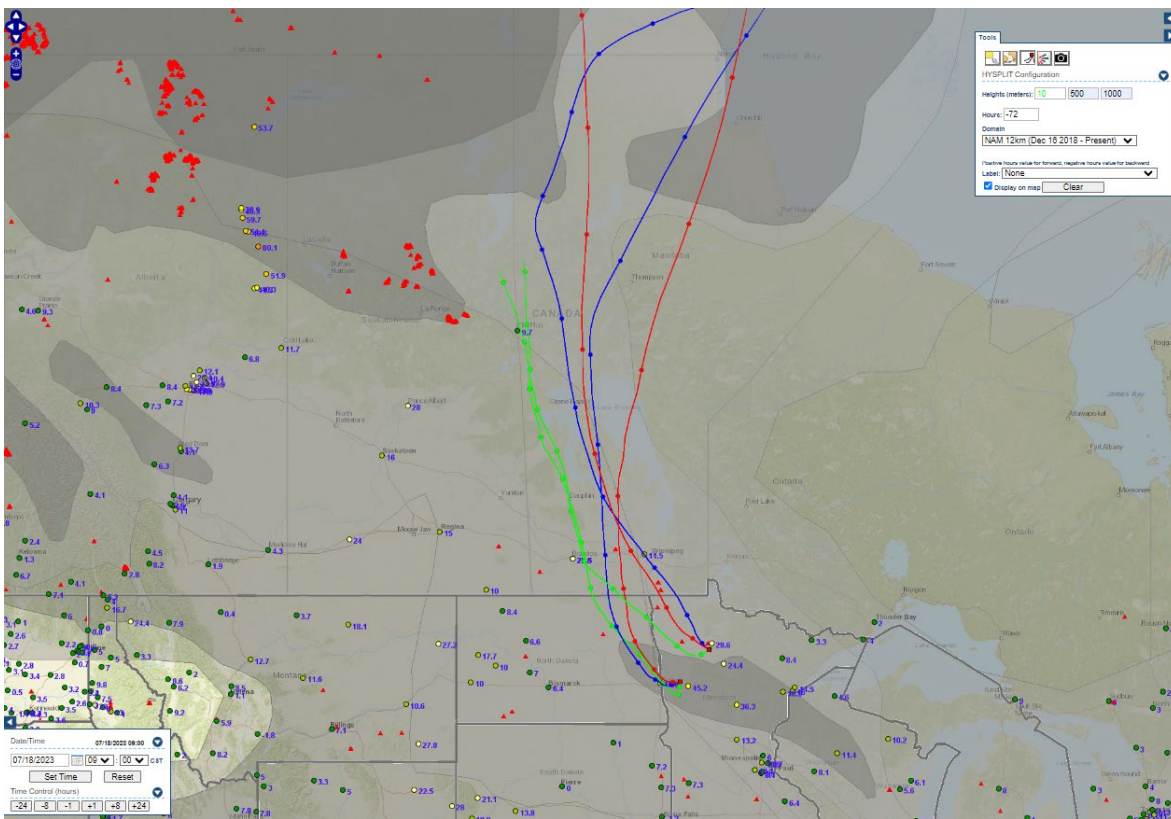

Analyzed smoke, hotspots, and 24-hour PM_{2.5} on July 18, 2023.

MODIS visible satellite for July 18, 2023.

Backward trajectories for July 18, 2023.

7/22/2023 Impacts

Smoke impacts from wildfires located in Canada.