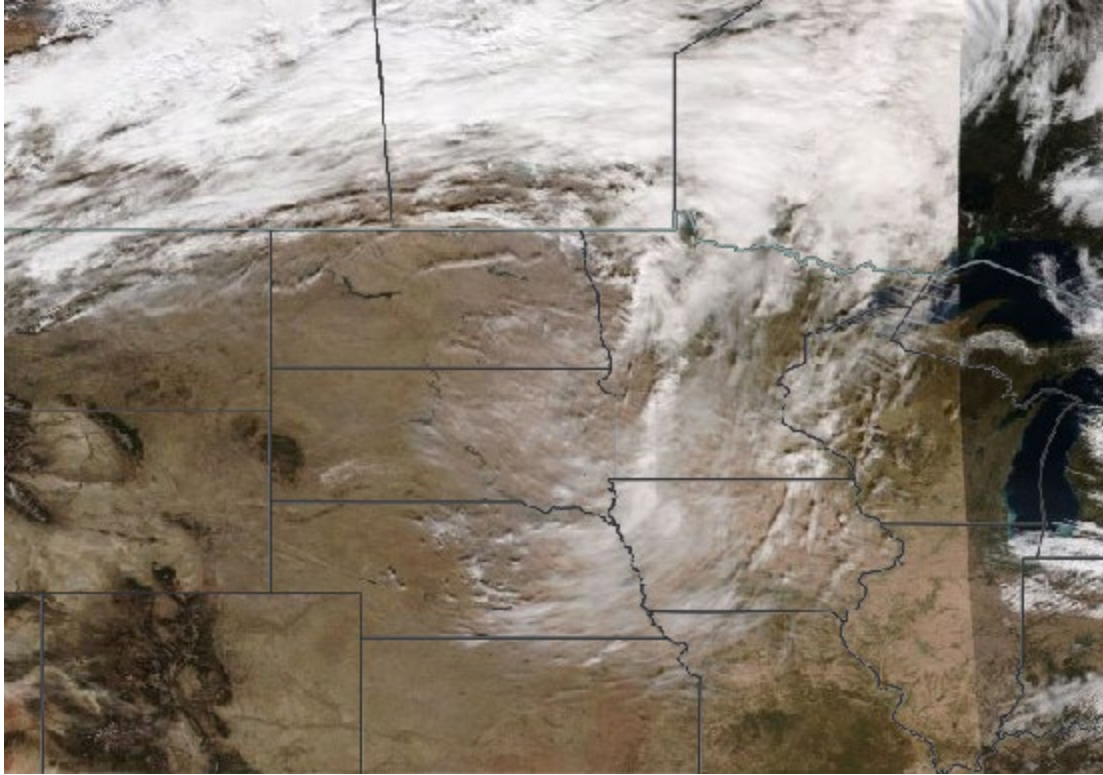

Analyzed smoke, hotspots, and 24-hour PM_{2.5} on October 20, 2022

MODIS visible satellite for October 18, 2022

MODIS visible satellite for October 19, 2022

MODIS visible satellite for October 20, 2022

Backward trajectories for October 20, 2022.