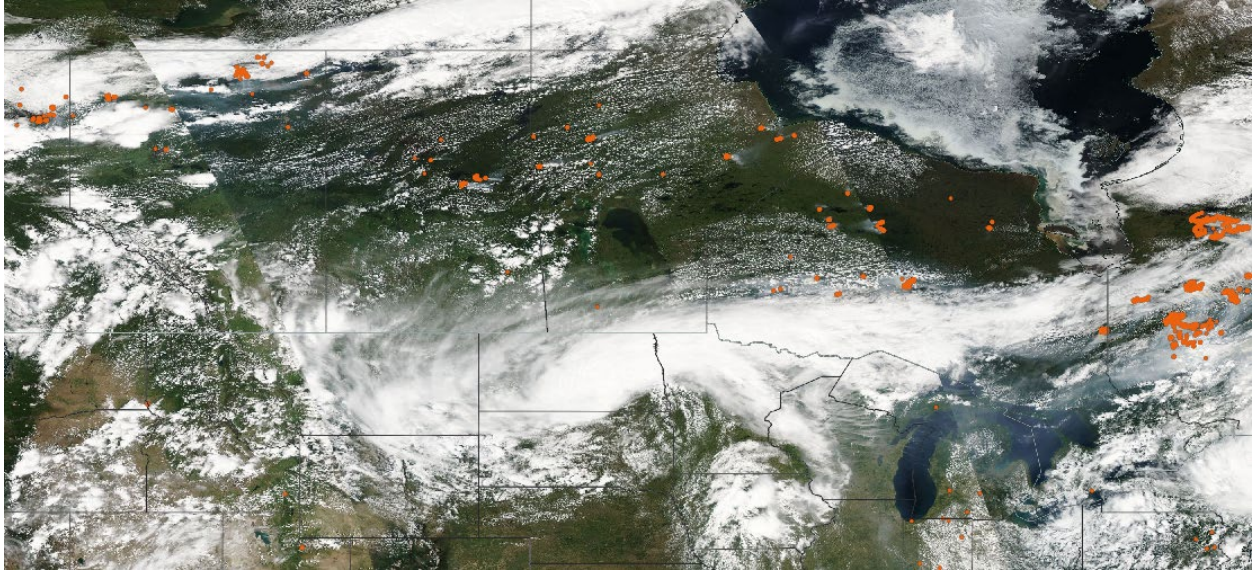

MODIS visible satellite for M ##, 2023.