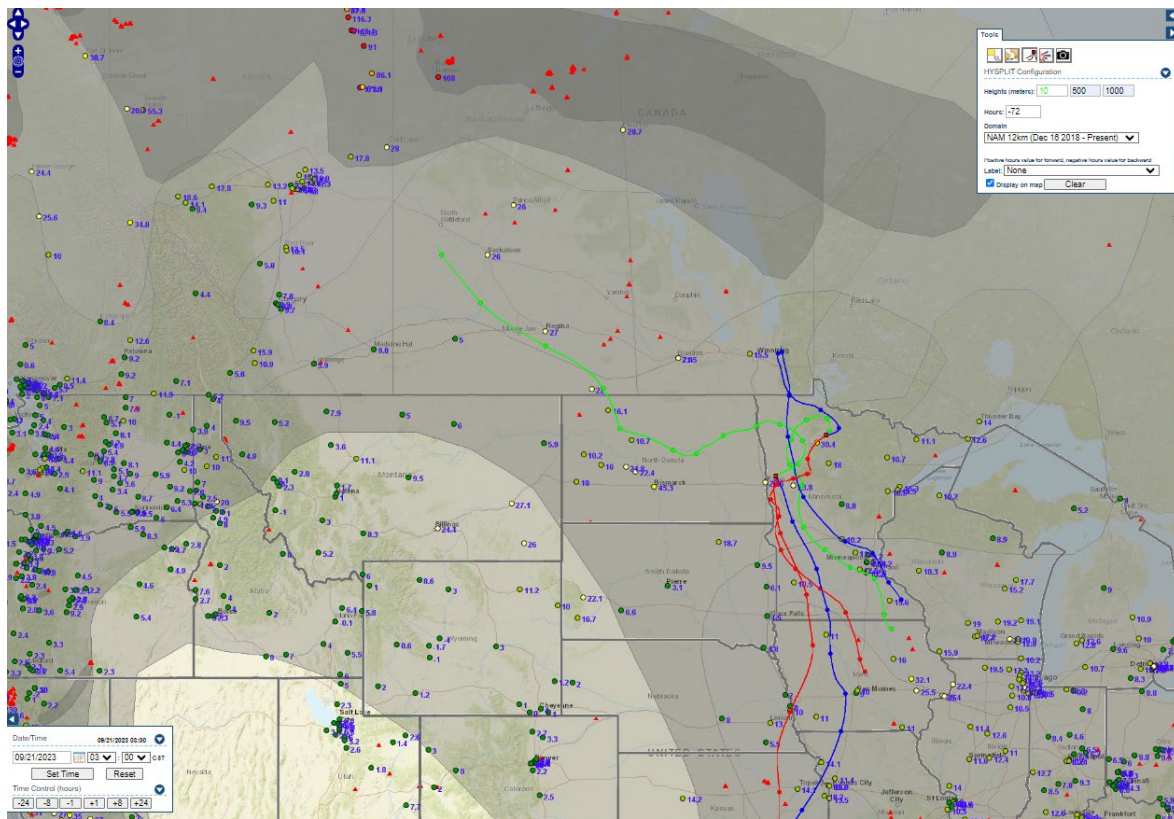

Analyzed smoke, hotspots, and 24-hour PM_{2.5} on September 21, 2023.

MODIS visible satellite for September 21, 2023.

Backward trajectories for September 21, 2023.

9/22/2023 Impacts

Smoke impacts from wildfires located in Canada.