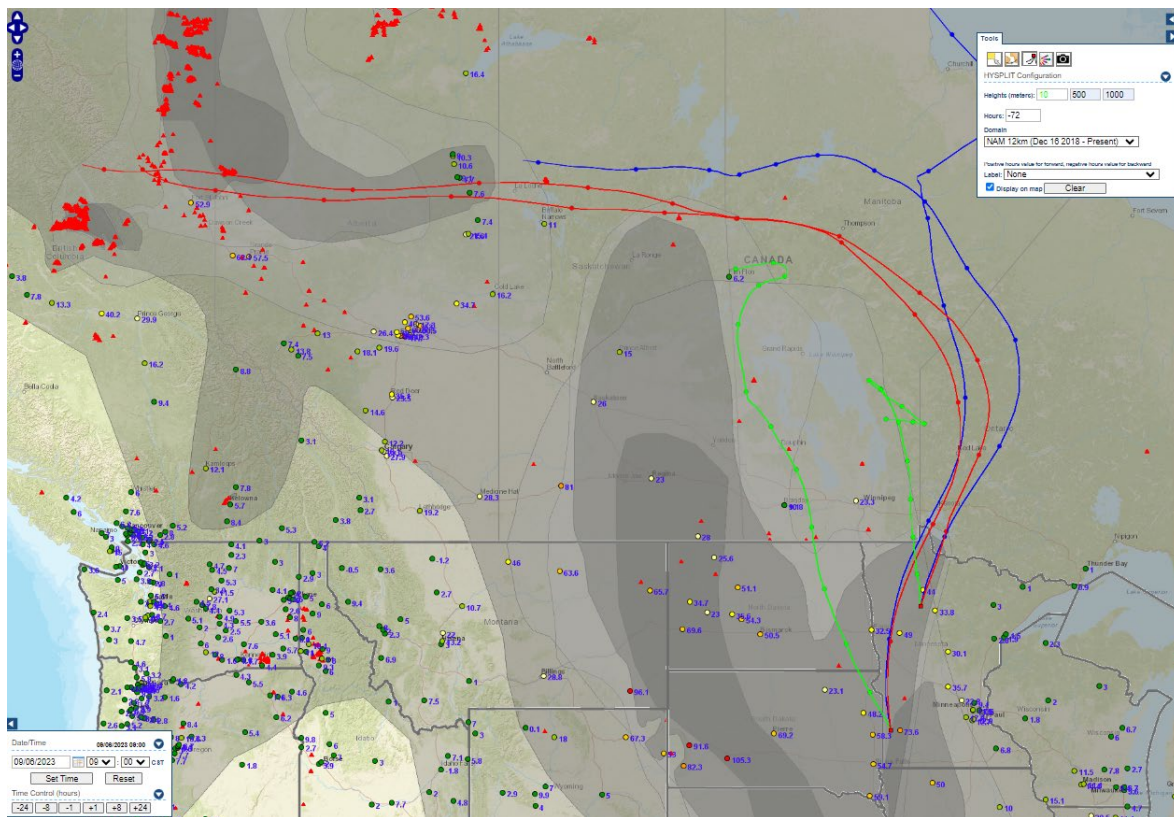

Analyzed smoke, hotspots, and 24-hour PM_{2.5} on September 6, 2023.

MODIS visible satellite for September 6, 2023.

Backward trajectories for September 6, 2023.

9/7/2023 Impacts

Smoke impacts from wildfires located in Canada.