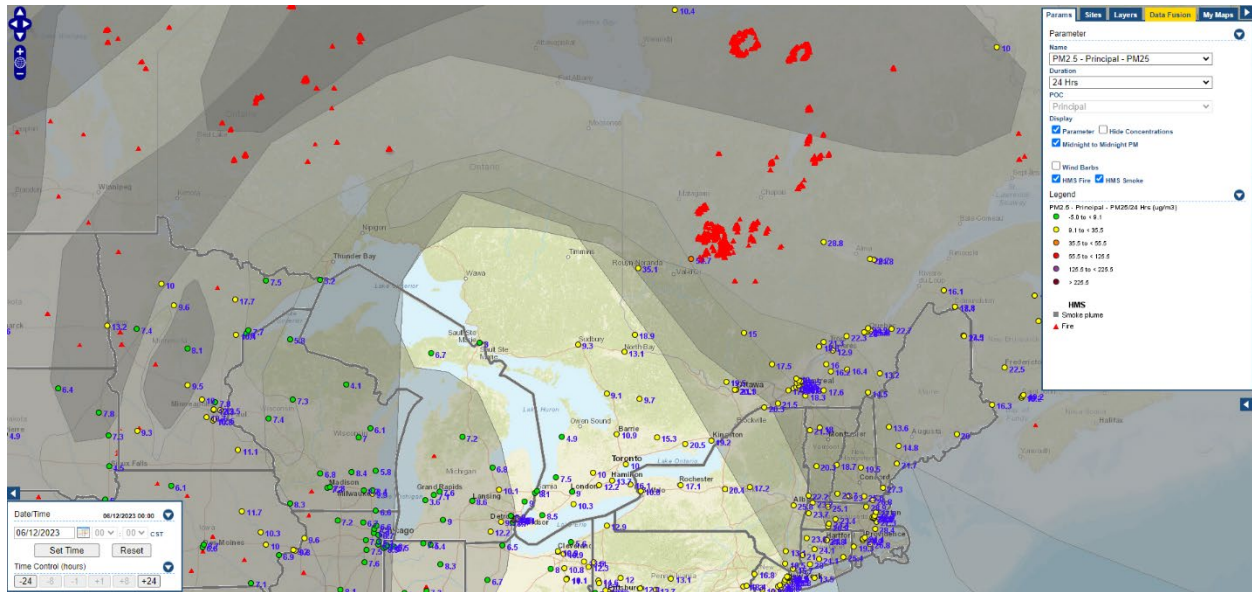

6/12/2023 Impacts

Smoke impacts from wildfires located in Canada.

Monitored 24-hour PM_{2.5} concentrations impacted by smoke on June 12, 2023.

Site	Site AQS	Date (LST)	Daily average (µg/m³)	Max hour (µg/m³)	Notes
Virginia	271377001	6/12/2023	17.8	35.2	Canada Wildfire Smoke

Analyzed smoke, hotspots, and 24-hour PM_{2.5} on June 12, 2023.