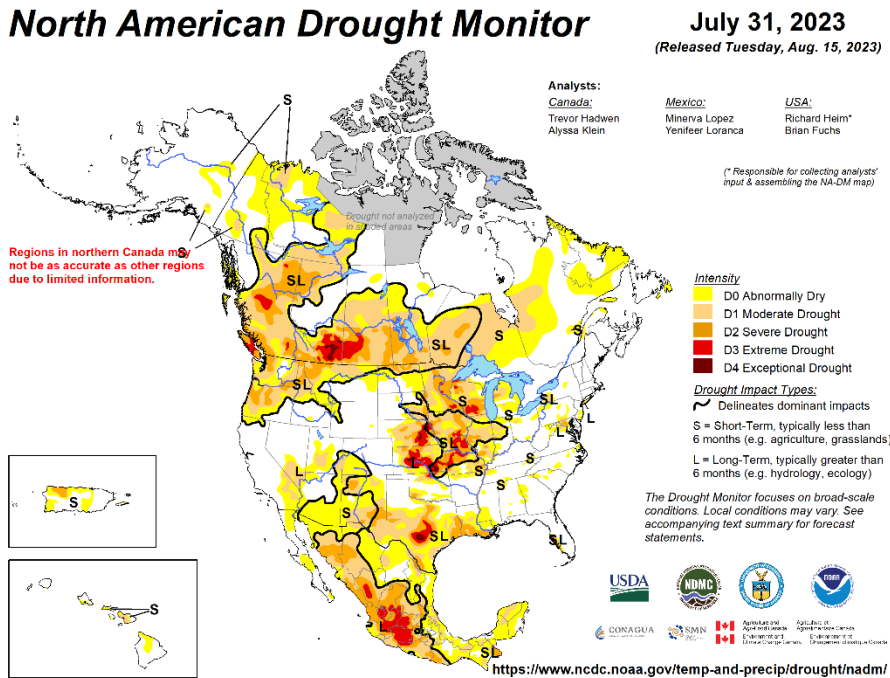

August 31, 2021
(Released Friday, Sep. 10, 2021)

2022

During June of 2022, severe to extreme drought was ongoing over the southwest US (Figure 3a). Western Canada began the summer with drought-free conditions, but by early fall much of British Columbia and Alberta was experiencing severe to extreme drought (Figure 3b).

Figure 3a: North American Drought Monitor for June 30, 2022.

Figure 3b: North American Drought Monitor for October 31, 2022.

2023

Throughout the summer of 2023, severe to extreme drought dominated much of Canada (Figure 4a-4f). The dry conditions set the stage for a record fire season in Canada.

Figure 4e: North American Drought Monitor for August 31, 2023.

Figure 4f: North American Drought Monitor for September 30, 2023.

Description of wildfires

Canadian wildfires – 2021

The summer of 2021 was a very active fire season for the provinces of Saskatchewan, Manitoba, and Ontario. Nearly 3 million hectares burned in these provinces, which was the largest area burned since 1995.

Figure 6e: Active fires and fire perimeters on August 1, 2021.

Figure 6f: Active fires and fire perimeters on August 7, 2021.

Northeast Minnesota wildfires – 2021

Several fires erupted in northeast Minnesota during August 2021. The largest was the Greenwood fire, which burned over 26,000 acres between August 15 and September 15. The John Ek fire burned over 1,300 acres between August 14 and September 15. Several wildfires burned over 120,000 acres in/near Quetico Provincial Park, located just north of the Minnesota border between July 6 and September 15.