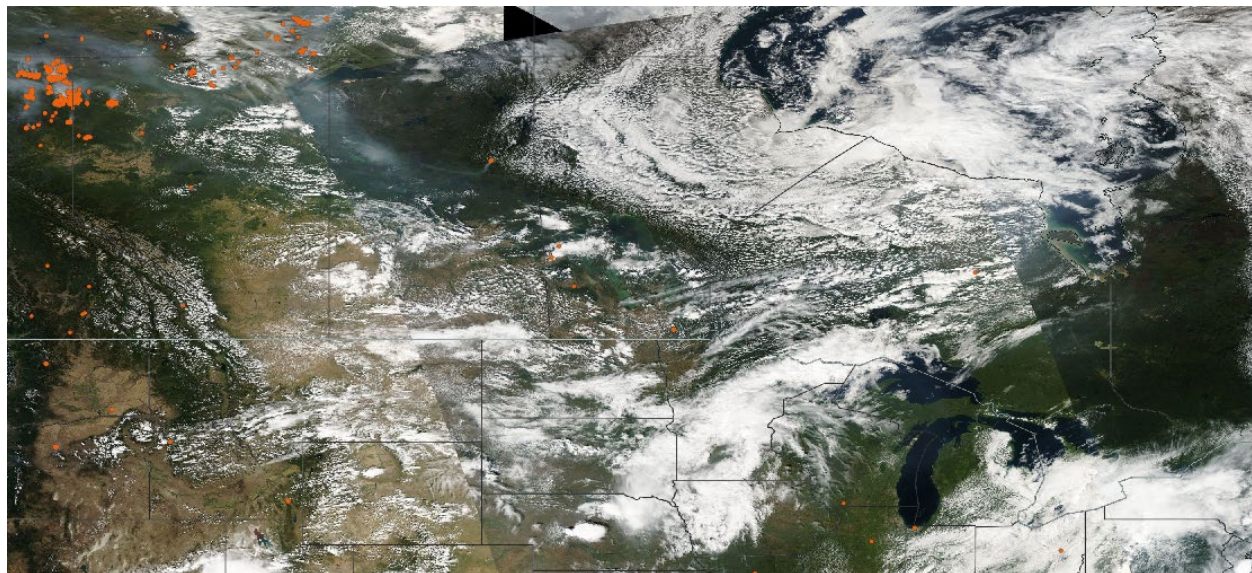

Analyzed smoke, hotspots, and 24-hour PM_{2.5} on September 9, 2023.