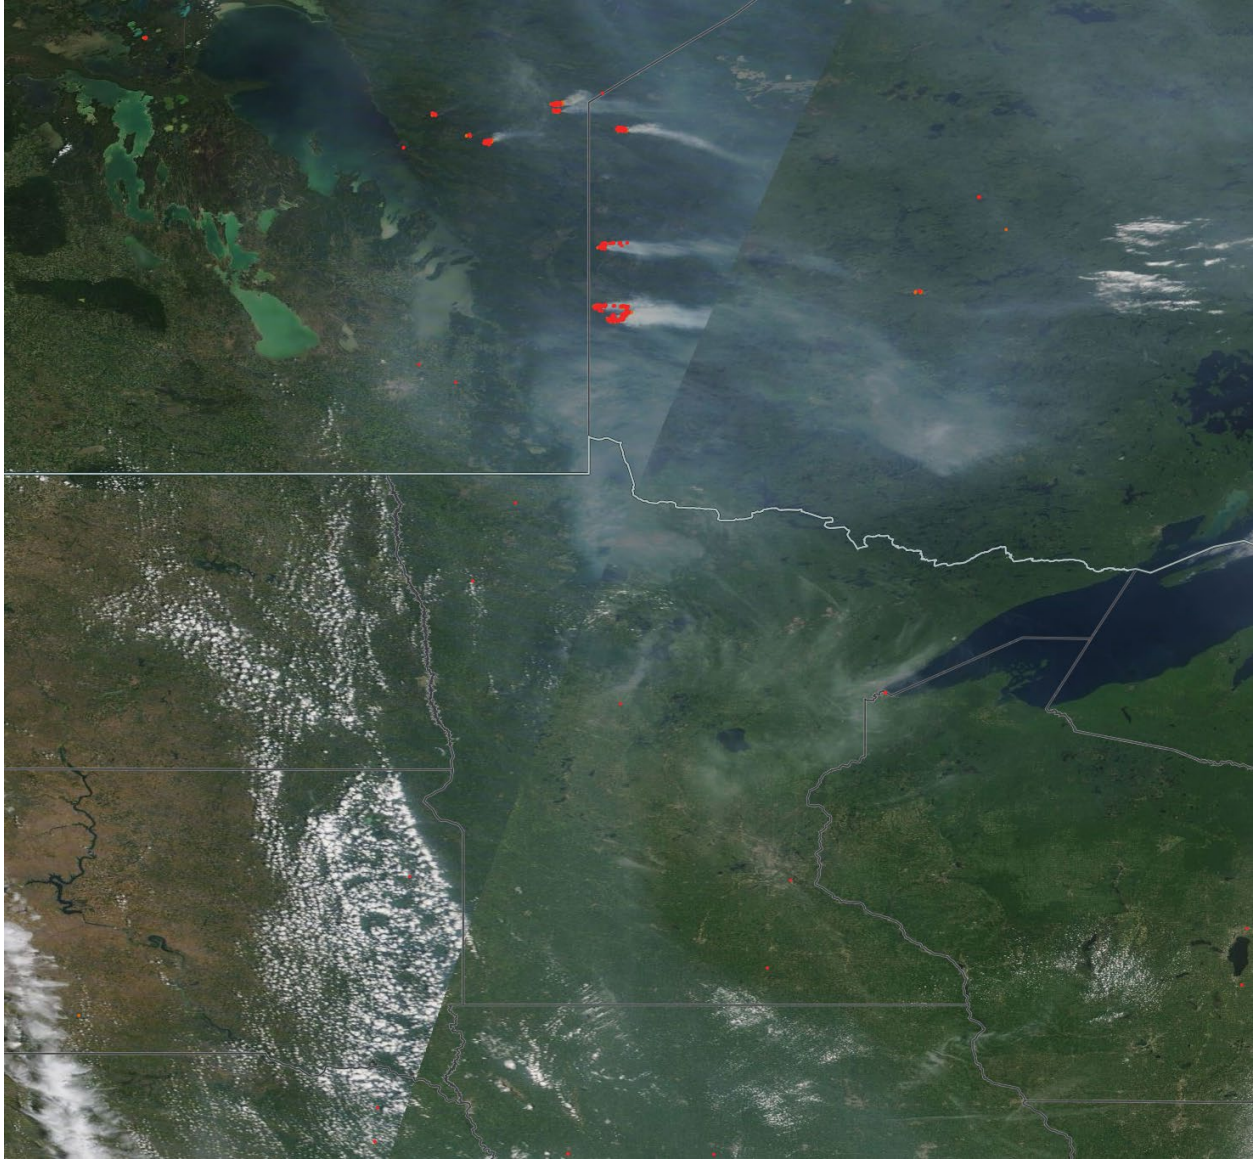

MODIS visible satellite for July 2, 2021.