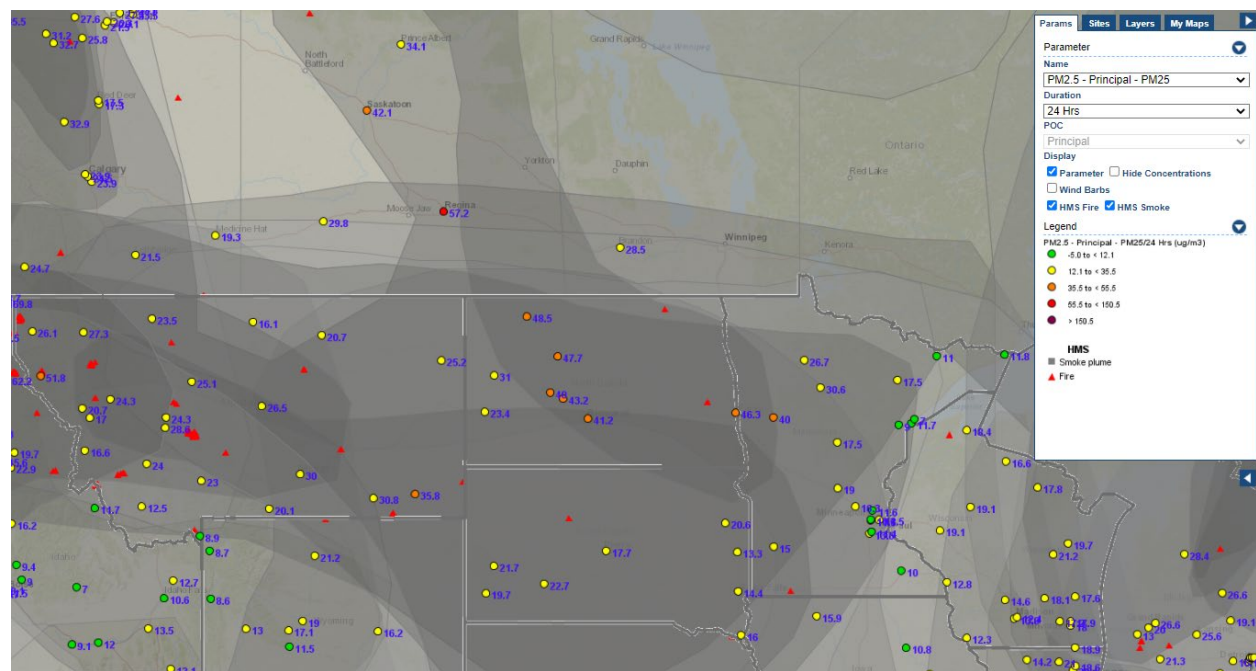

8/5/2021 Impacts

Smoke impacts from wildfires located in Canada.

Monitored 24-hour PM_{2.5} concentrations impacted by smoke on August 5, 2021.

Site	Site AQS	Date (LST)	Daily average (µg/m³)	Max hour (µg/m³)	Notes
Brainerd	270353204	8/5/2021	17.5	45	Canada wildfire smoke
Detroit Lakes	270052013	8/5/2021	40	79	Canada wildfire smoke
Fargo NW	380171004	8/5/2021	46.3	71	Canada wildfire smoke
Leech Lake Nation	270213410	8/5/2021	30.6	76	Canada wildfire smoke
Marshall	270834210	8/5/2021	15	20	Canada wildfire smoke
Red Lake Nation	270072304	8/5/2021	26.7	73	Canada wildfire smoke
St. Cloud	271453052	8/5/2021	19	48	Canada wildfire smoke
St. Michael	271713201	8/5/2021	16.3	46	Canada wildfire smoke
Virginia	271377001	8/5/2021	17.5	48	Canada wildfire smoke

Analyzed smoke, hotspots, and 24-hour PM_{2.5} on August 5, 2021.