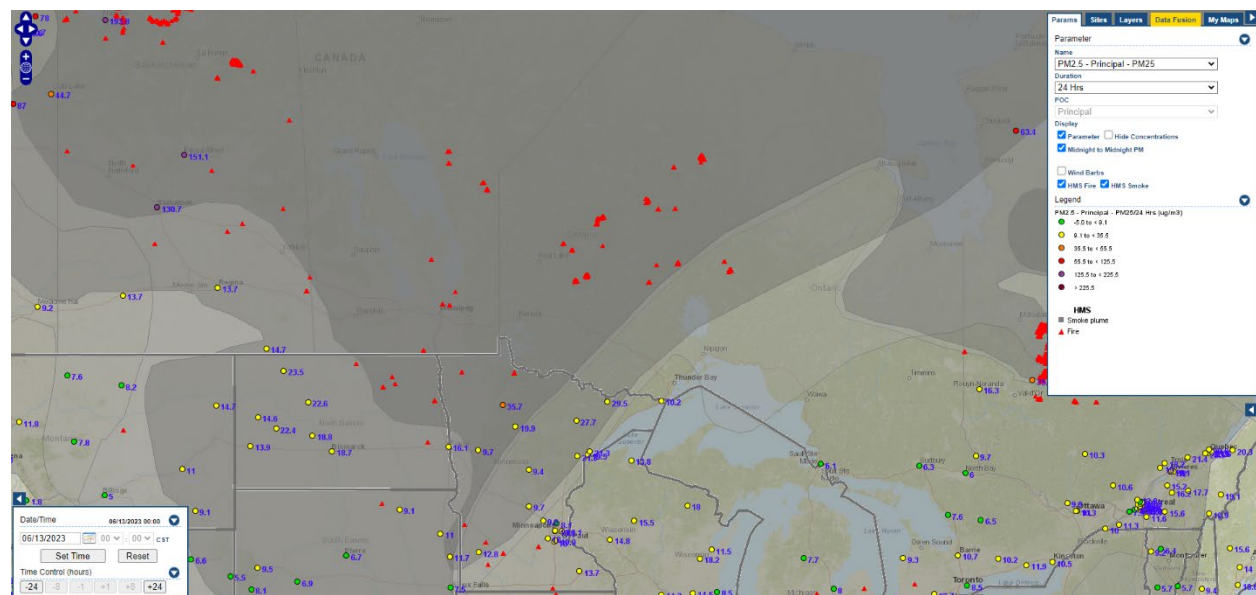

6/13/2023 Impacts

Smoke impacts from wildfires located in Canada.

Monitored 24-hour PM_{2.5} concentrations impacted by smoke on June 13, 2023.

Site	Site AQS	Date (LST)	Daily average (µg/m³)	Max hour (µg/m³)	Notes
Duluth-WDSE	271377550	6/13/2023	21.4	49.9	Canada Wildfire Smoke
Ely	270750005	6/13/2023	29.6	137.7	Canada Wildfire Smoke
Fond du Lac	270177417	6/13/2023	21.4	42.1	Canada Wildfire Smoke
Leech Lake Nation	270213410	6/13/2023	20.0	76	Canada Wildfire Smoke
Red Lake Nation	270072304	6/13/2023	35.8	145.1	Canada Wildfire Smoke
Virginia	271377001	6/13/2023	27.7	116.7	Canada Wildfire Smoke
West Duluth	271377554	6/13/2023	19.5	45.8	Canada Wildfire Smoke

Analyzed smoke, hotspots, and 24-hour PM_{2.5} on June 13, 2023.