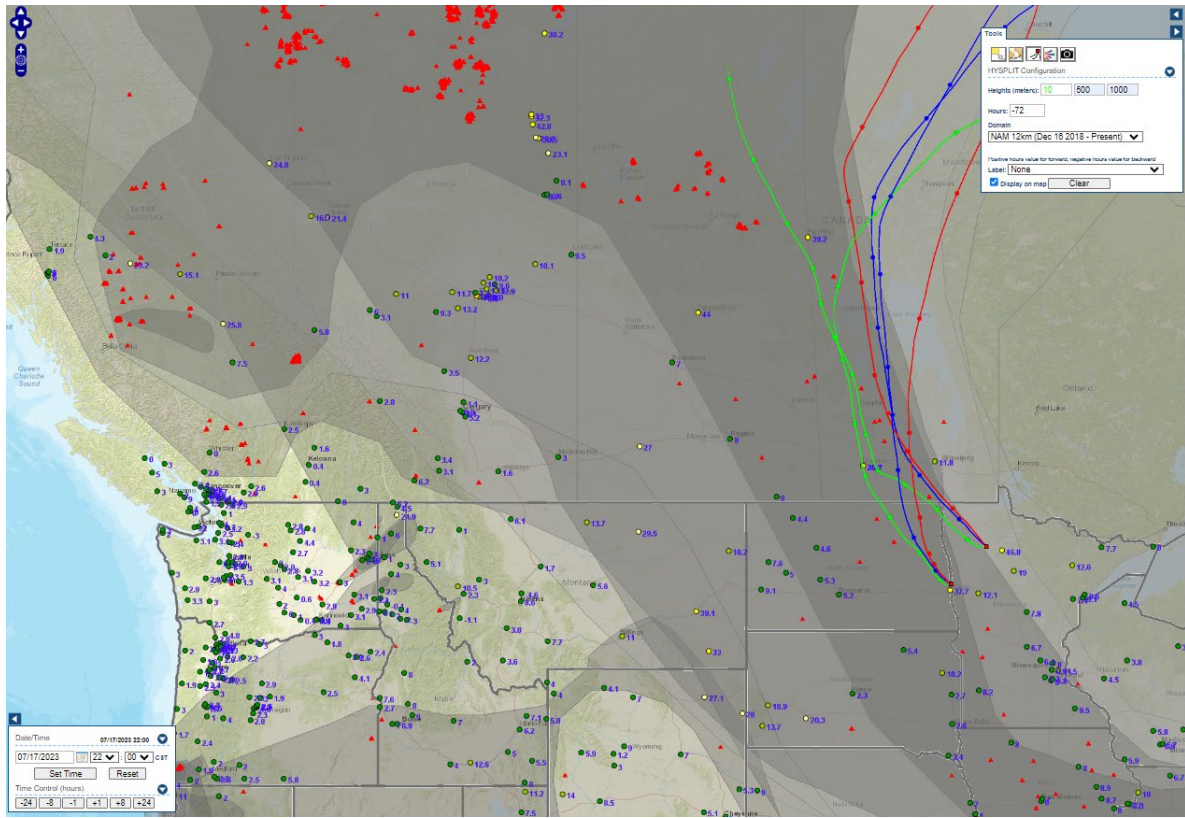

Backward trajectories for July 17, 2023.