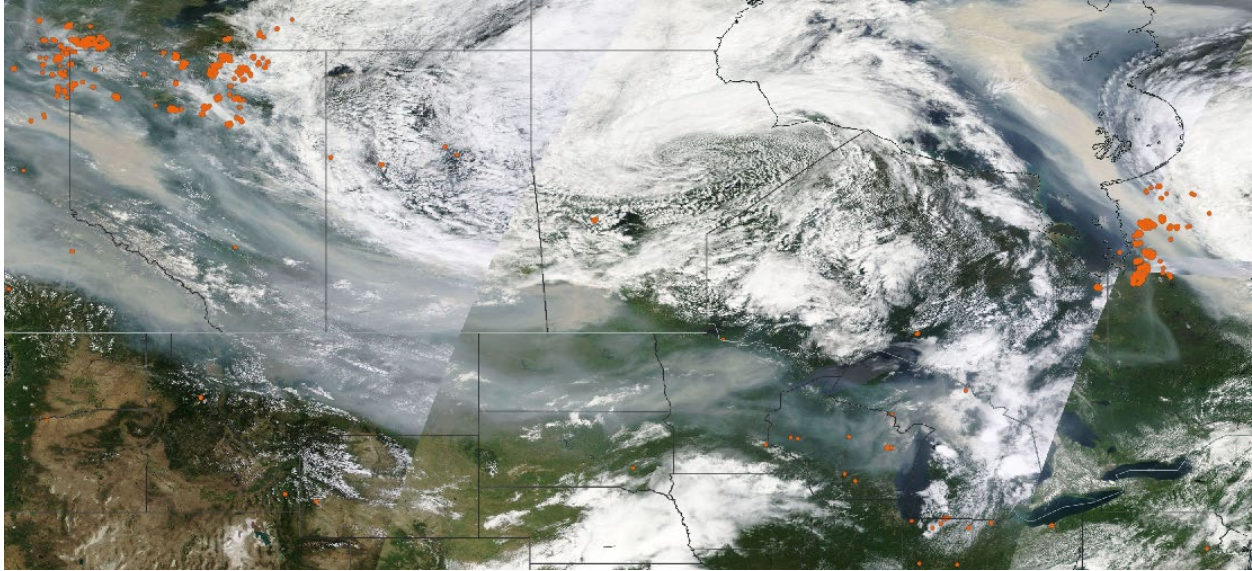

MODIS visible satellite for July 14, 2023.