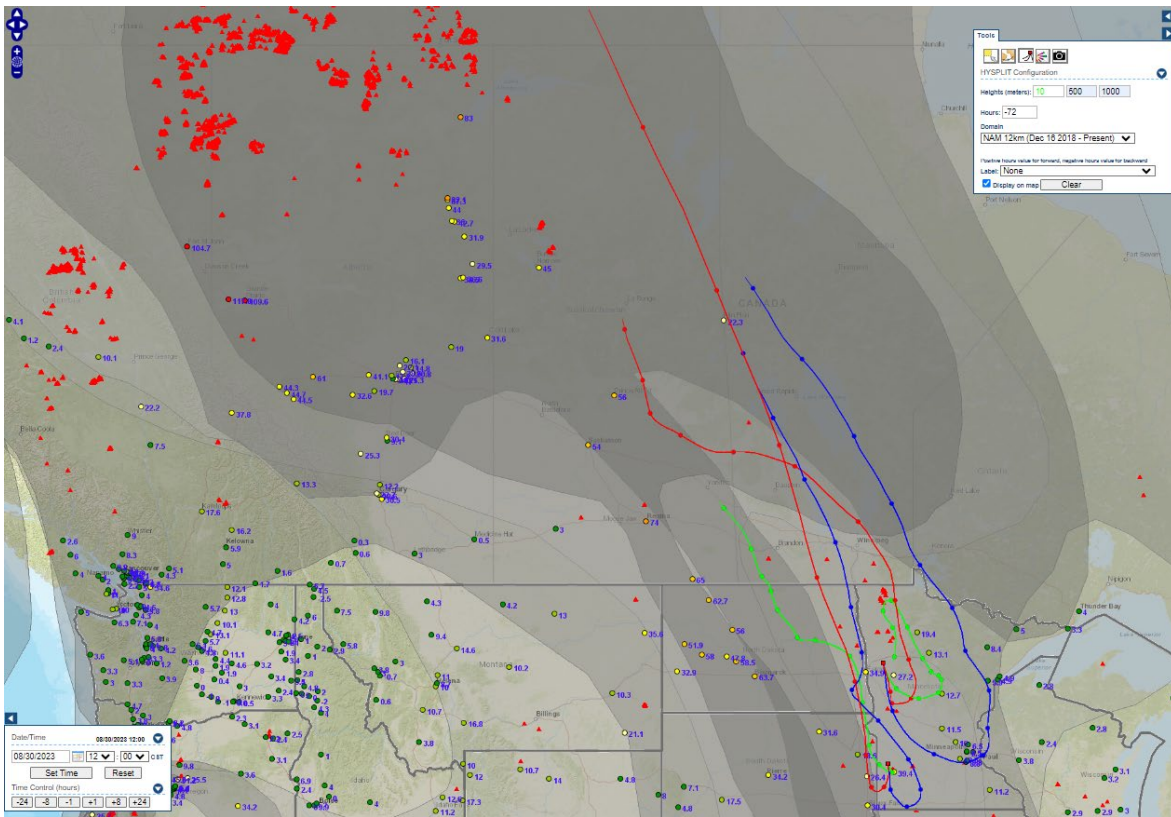

Analyzed smoke, hotspots, and 24-hour PM_{2.5} on August 30, 2023.

MODIS visible satellite for August 30, 2023.

Backward trajectories for August 30, 2023.

8/31/2023 Impacts

Smoke impacts from wildfires located in Canada.