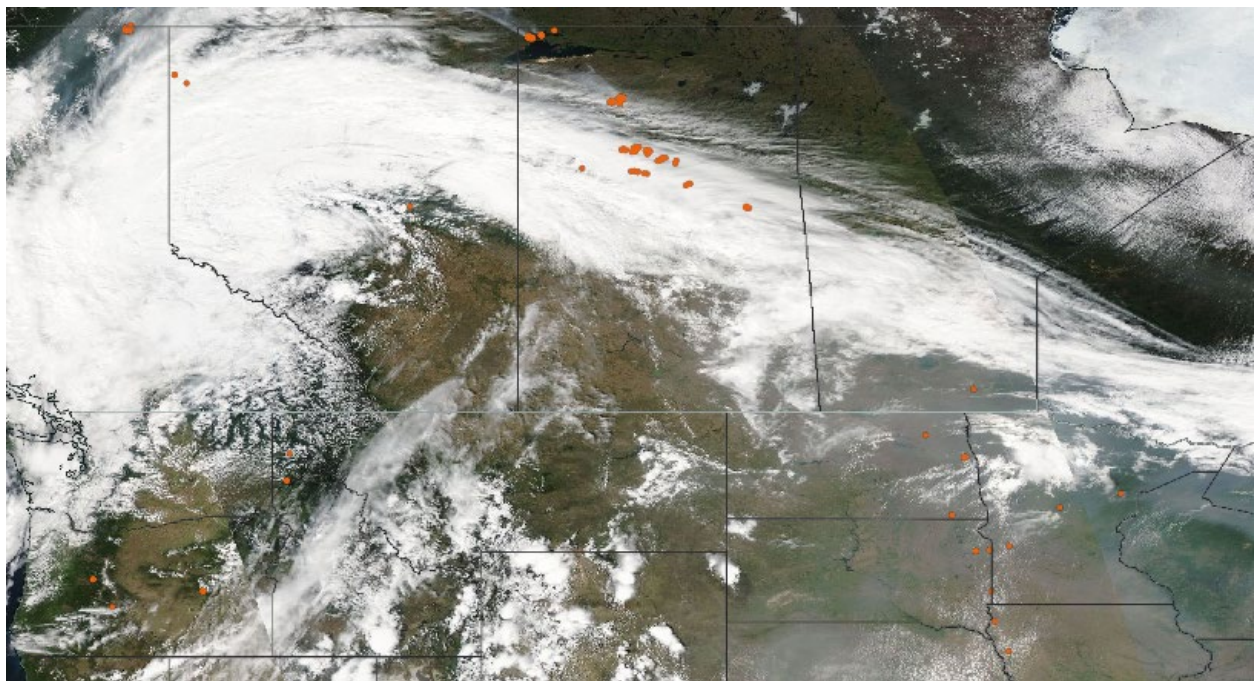

MODIS visible satellite for May 23, 2023.