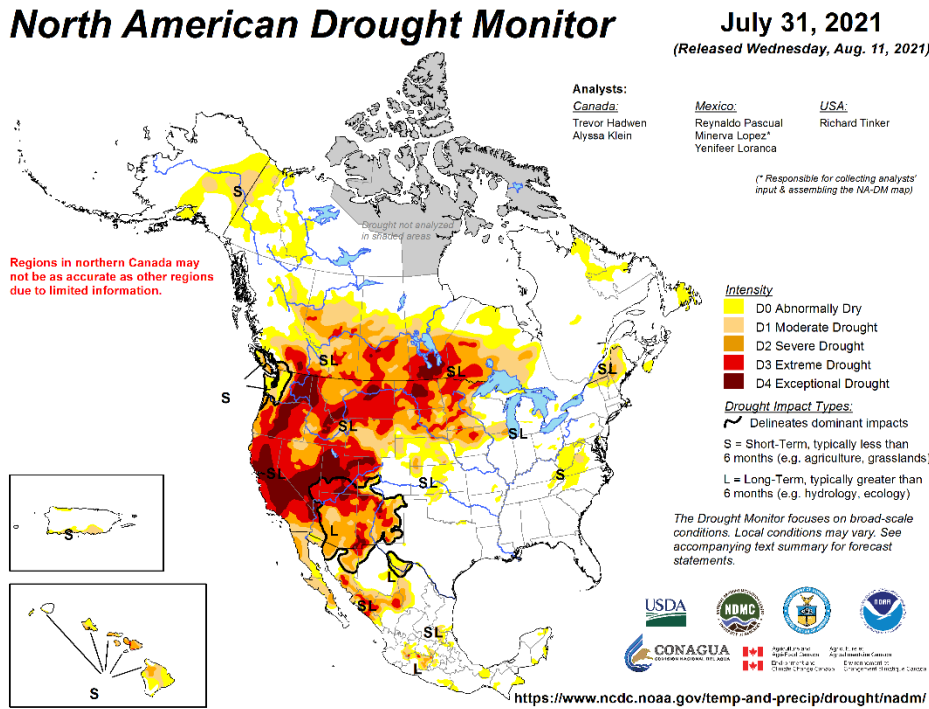

*Design value based on incomplete data

**Lacrosse DOT was decommissioned in December 2023

Meteorological and climatological conditions

2021

Much of the Upper Midwest and south-central Canada were under severe to exceptional drought during the summer of 2021 (Figure 2). By June 30, most of the Upper Midwest and south-central Canada was experiencing drought, with extreme and exceptional drought in much of southern Manitoba and the Dakotas. Precipitation avoided the area for most of the summer, and the area covered by extreme and exceptional drought spread eastward into Minnesota and western Ontario throughout the rest of the summer. The drought set the stage for an active fire season in south central Canada and northern Minnesota.

Figure 2a: North American drought monitor for June 30, 2021.

Figure 2b: North American drought monitor for July 31, 2021.

Figure 2c: North American drought monitor for August 31, 2021.

North American Drought Monitor

August 31, 2021
(Released Friday, Sep. 10, 2021)

2022

During June of 2022, severe to extreme drought was ongoing over the southwest US (Figure 3a). Western Canada began the summer with drought-free conditions, but by early fall much of British Columbia and Alberta was experiencing severe to extreme drought (Figure 3b).