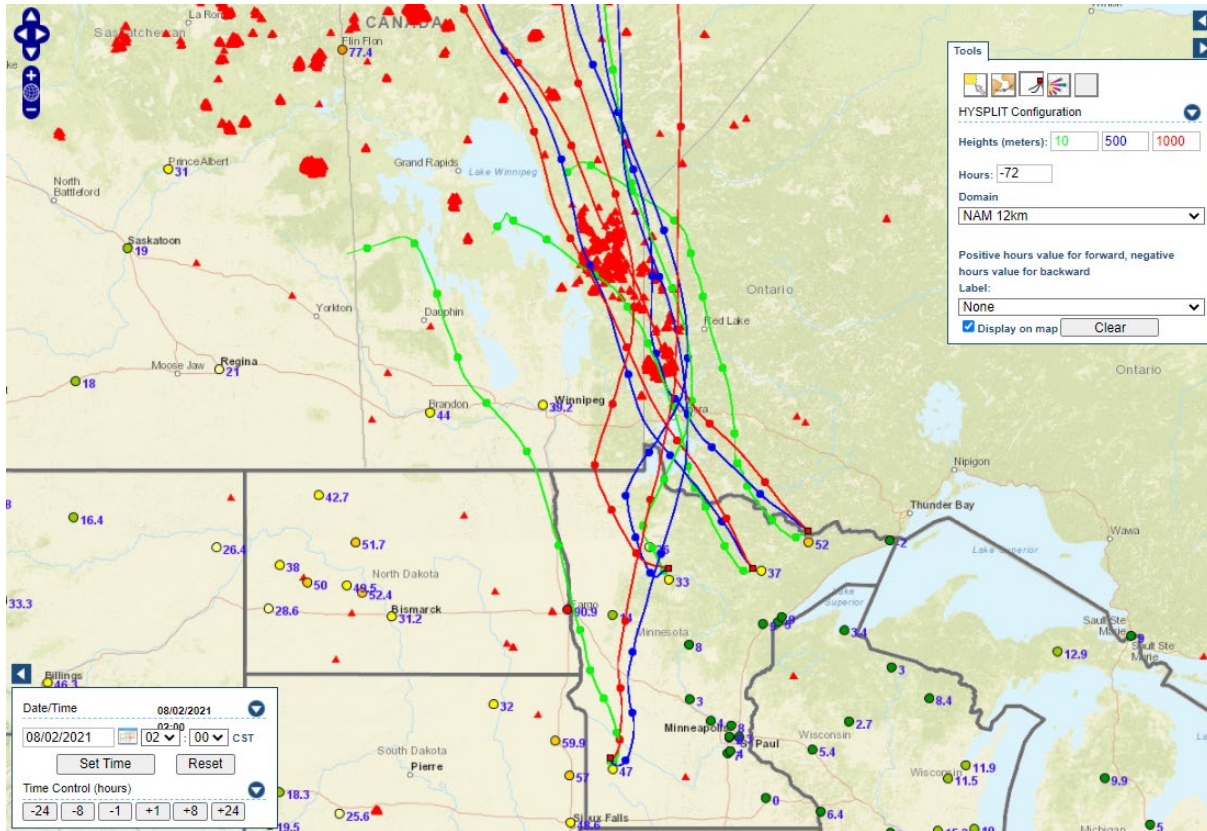

Backward trajectories for August 2, 2021.