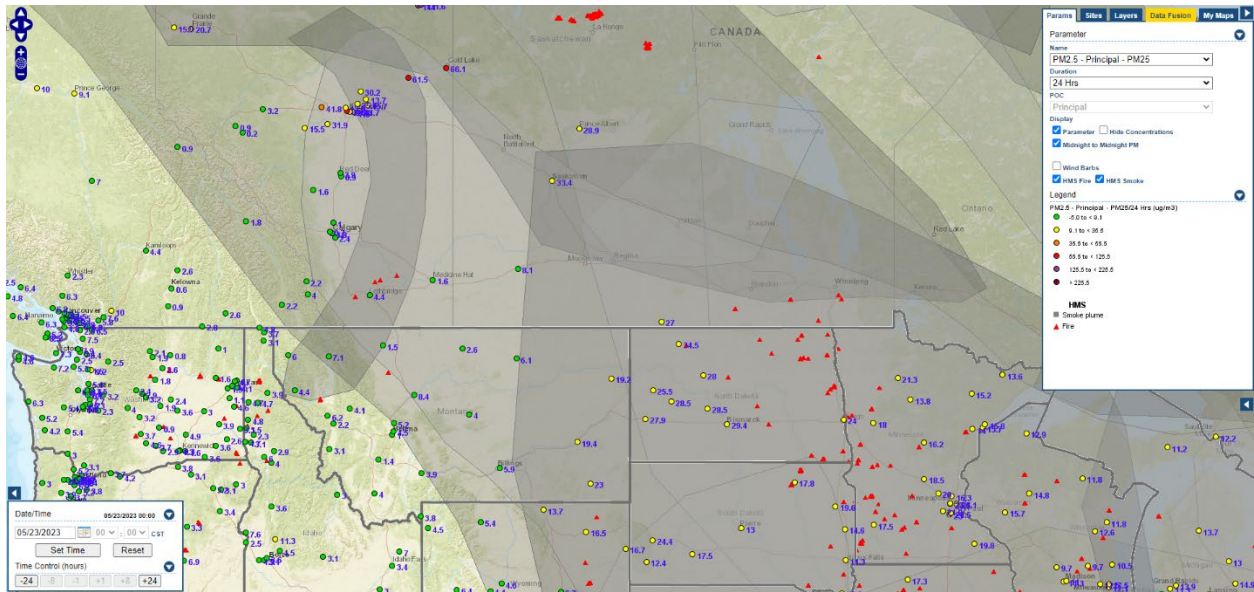

Analyzed smoke, hotspots, and 24-hour PM_{2.5} on May 23, 2023.