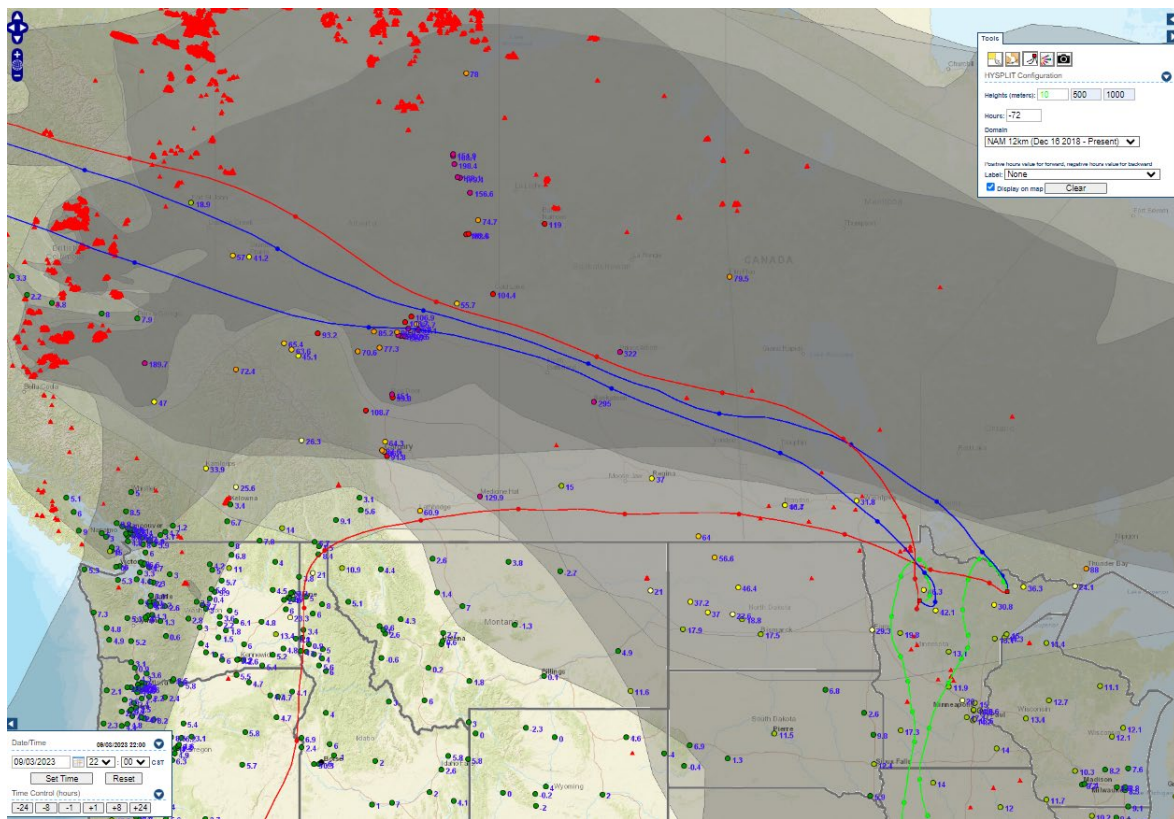

Backward trajectories for September 3, 2023.