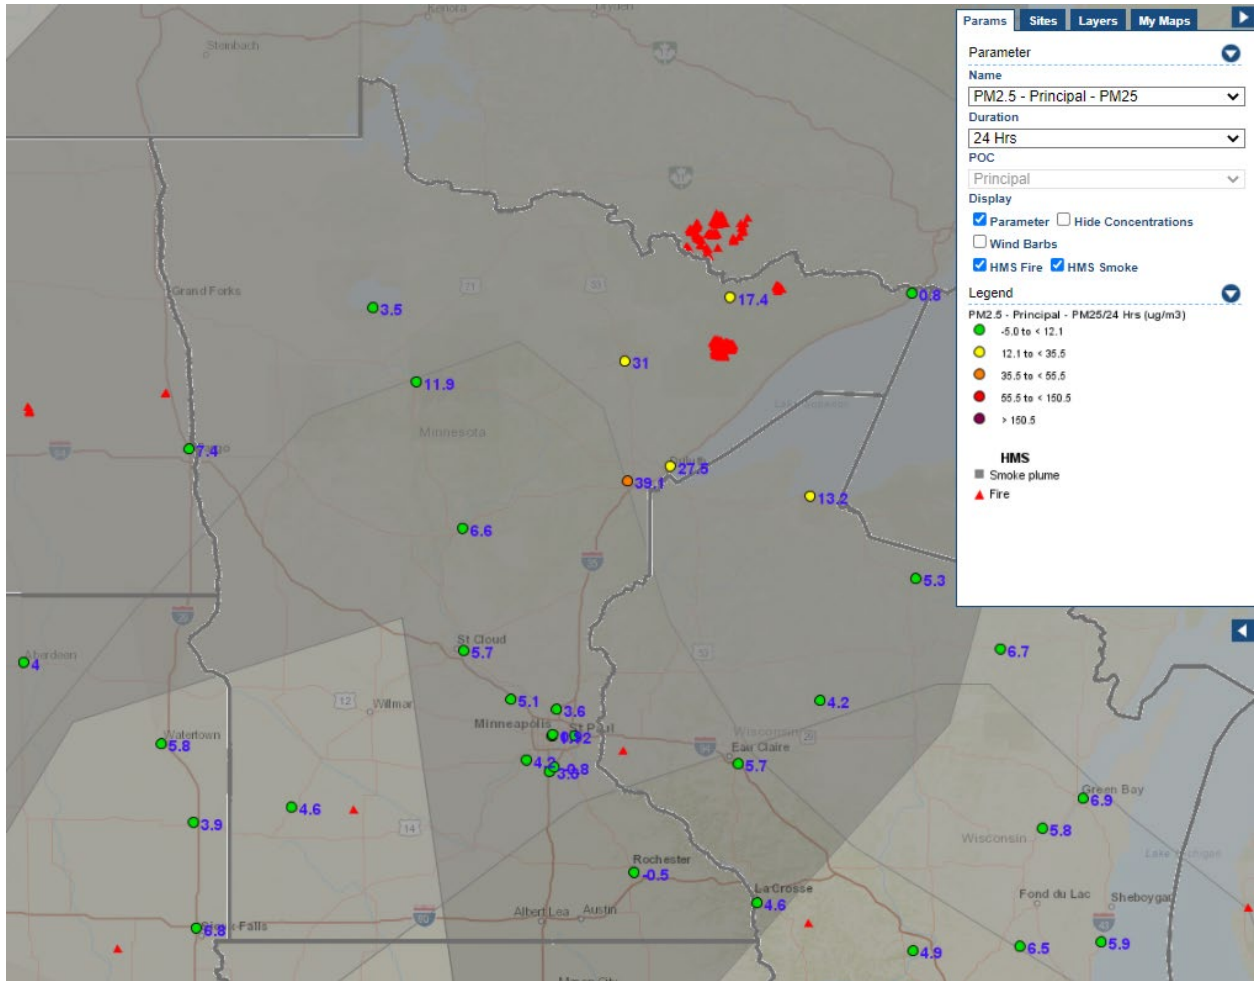

MODIS visible satellite for August 24, 2021.