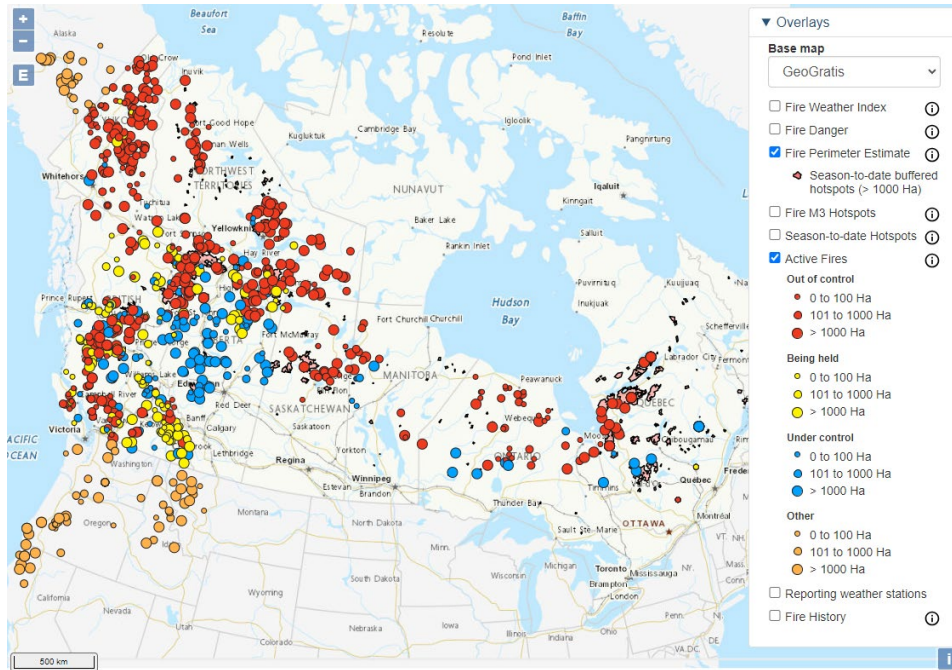

Figure 15p: Active fires and fire perimeters on August 28, 2023.

Figure 15q: Active fires and fire perimeters on September 4, 2023.

Figure 15r: Active fires and fire perimeters on September 11, 2023.

Figure 15: Active fires and fire perimeters on September 18, 2023.

Fire impacts

2021

For 2021, there were 39 days with high smoke impacts (Table 9). Smoke from fires located in Canada impacted Minnesota monitors from July 1 to August 8, and smoke from fires in northeast Minnesota and adjacent areas of western Ontario impacted monitors from August 22-27. Daily satellite imagery, fire locations, and monitor data for each day from 2011 identified in Table 9 can be found in Appendix A.