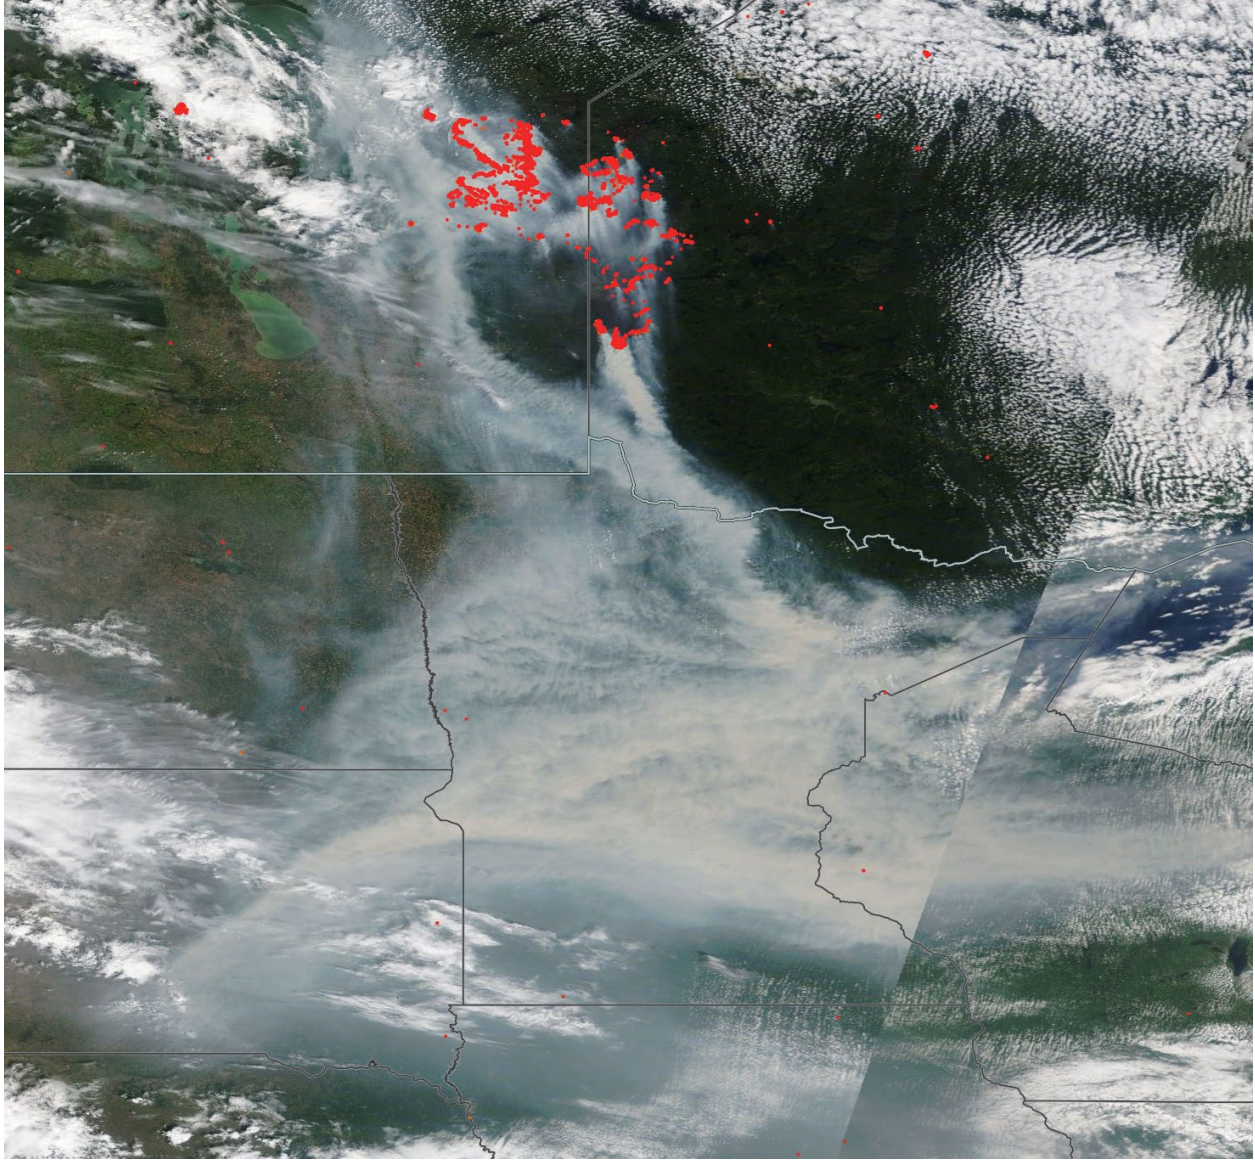

MODIS visible satellite for July 29, 2021.