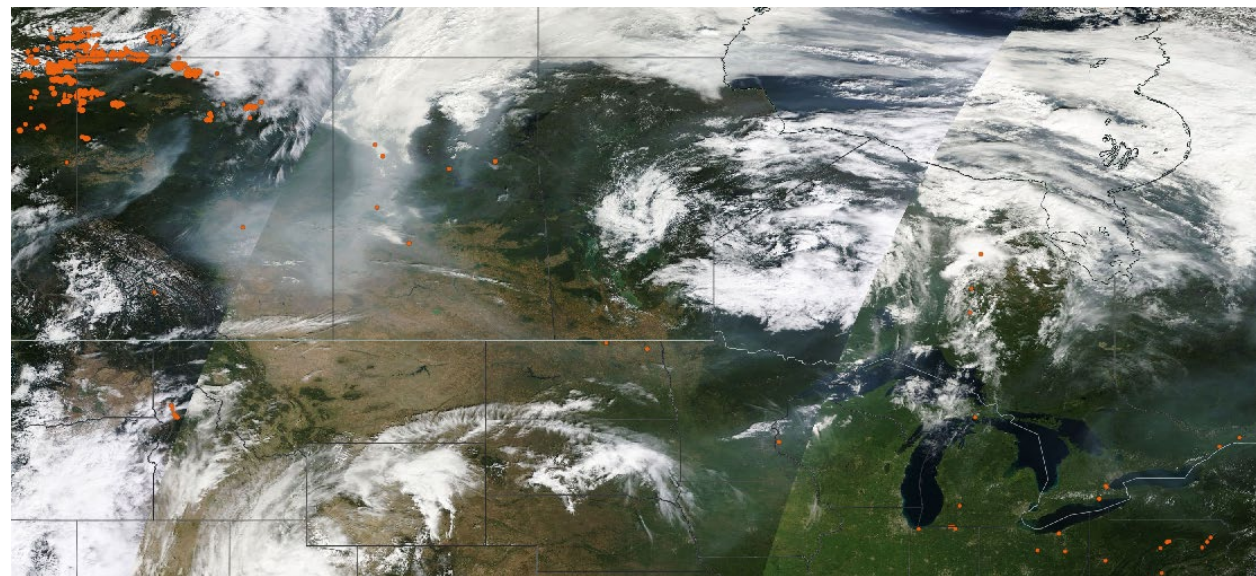

MODIS visible satellite for September 1, 2023.