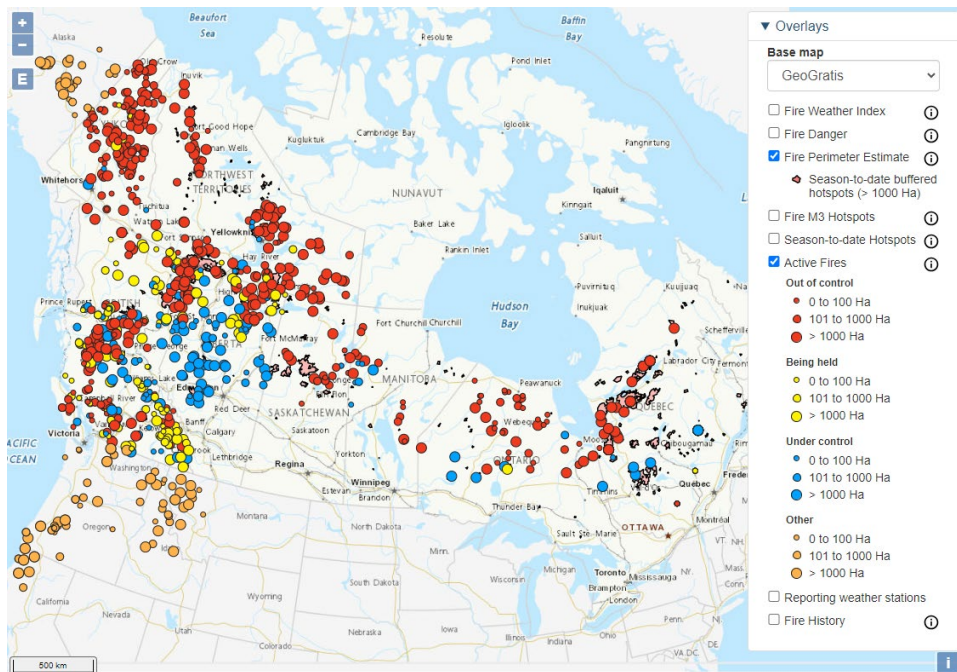

Figure 15p: Active fires and fire perimeters on August 28, 2023.

Figure 15q: Active fires and fire perimeters on September 4, 2023.

Figure 15r: Active fires and fire perimeters on September 11, 2023.

Figure 15: Active fires and fire perimeters on September 18, 2023.

Fire impacts

2021

For 2021, there were 39 days with high smoke impacts (Table 9). Smoke from fires located in Canada impacted Minnesota monitors from July 1 to August 8, and smoke from fires in northeast Minnesota and adjacent areas of western Ontario impacted monitors from August 22-27. Daily satellite imagery, fire locations, and monitor data for each day from 2011 identified in Table 9 can be found in Appendix A.