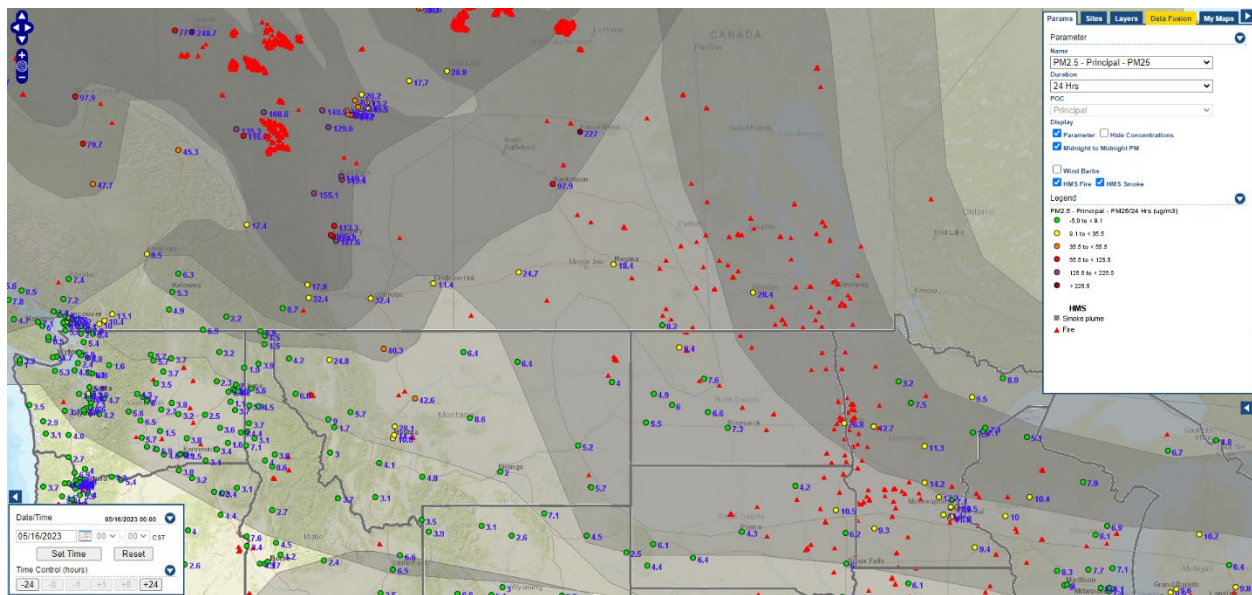

Appendix C – Daily fire impacts for 2023

5/16/2023 Impacts

Smoke impacts from wildfires located in Canada.

Monitored 24-hour PM_{2.5} concentrations impacted by smoke on May 16, 2023.

Site	Site AQS	Date (LST)	Daily average (µg/m³)	Max hour (µg/m³)	Notes
Fargo NW	380171004	5/16/2023	26.8	49.3	Canada Wildfire Smoke

Analyzed smoke, hotspots, and 24-hour PM_{2.5} on May 16, 2023.