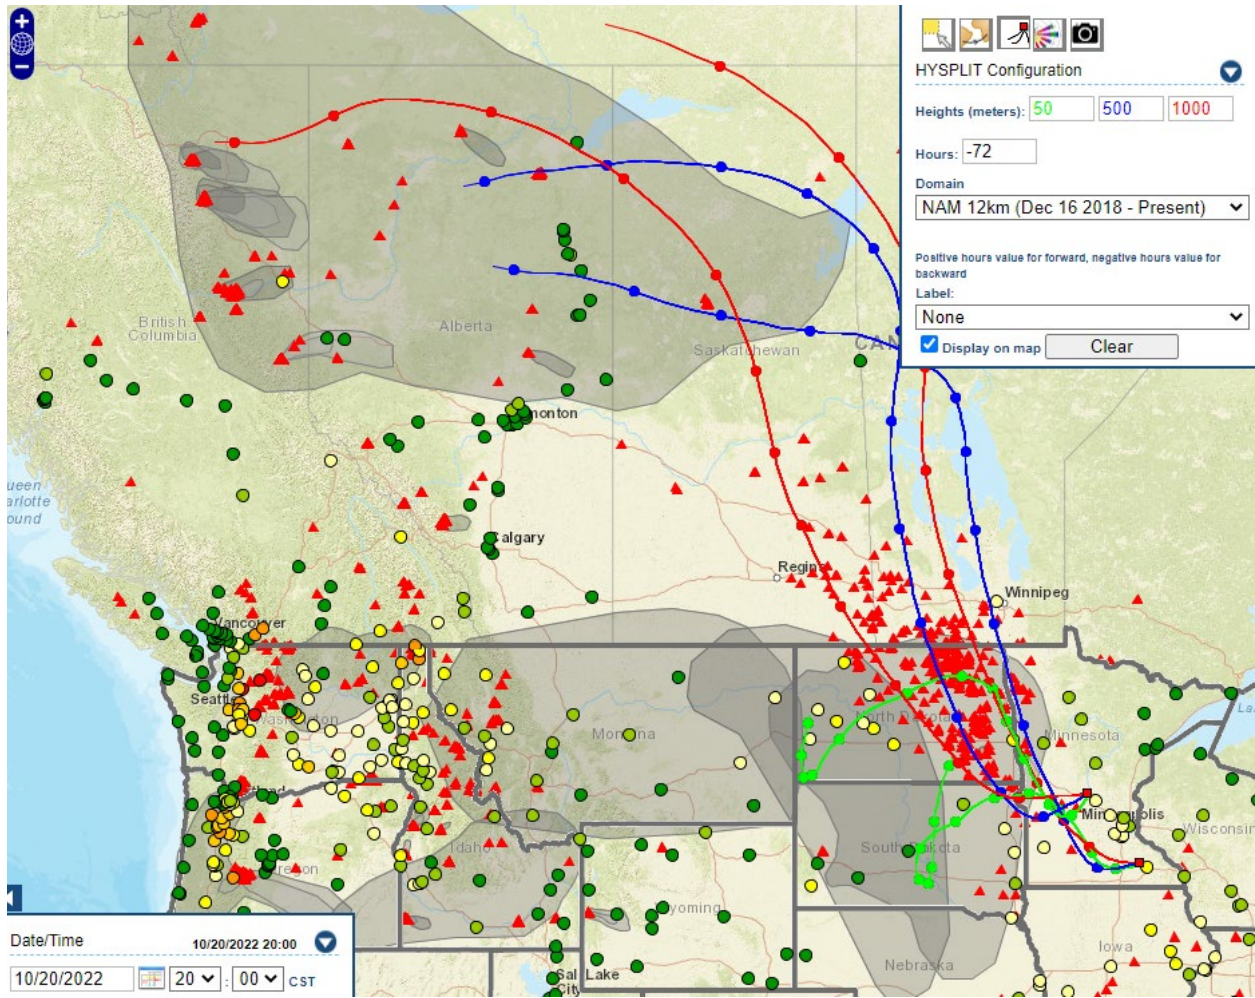

Analyzed smoke, hotspots, and 24-hour PM_{2.5} on October 20, 2022

MODIS visible satellite for October 18, 2022

MODIS visible satellite for October 19, 2022

MODIS visible satellite for October 20, 2022

Backward trajectories for October 20, 2022.