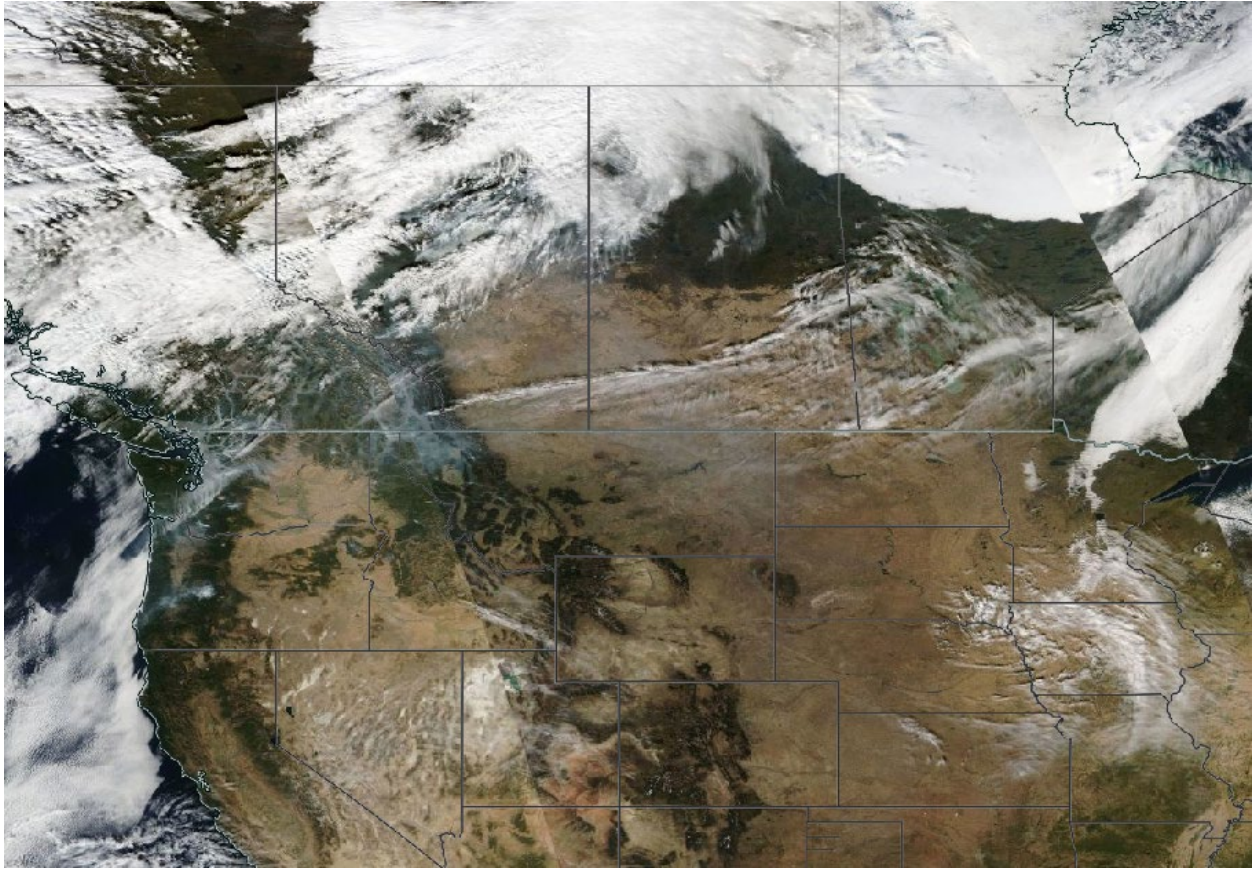

MODIS visible satellite for October 19, 2022