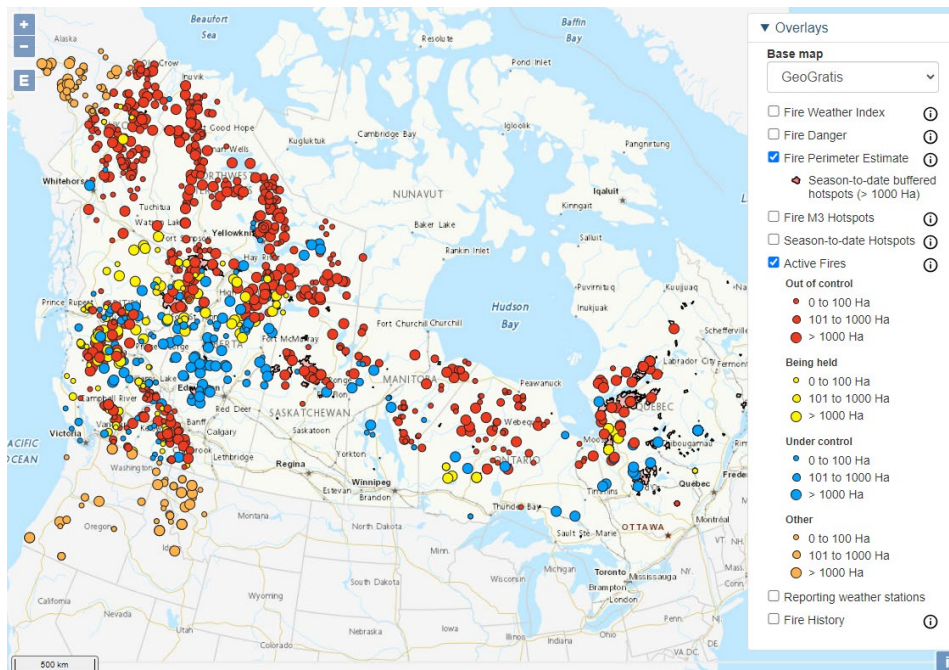

Figure 15n: Active fires and fire perimeters on August 14, 2023.