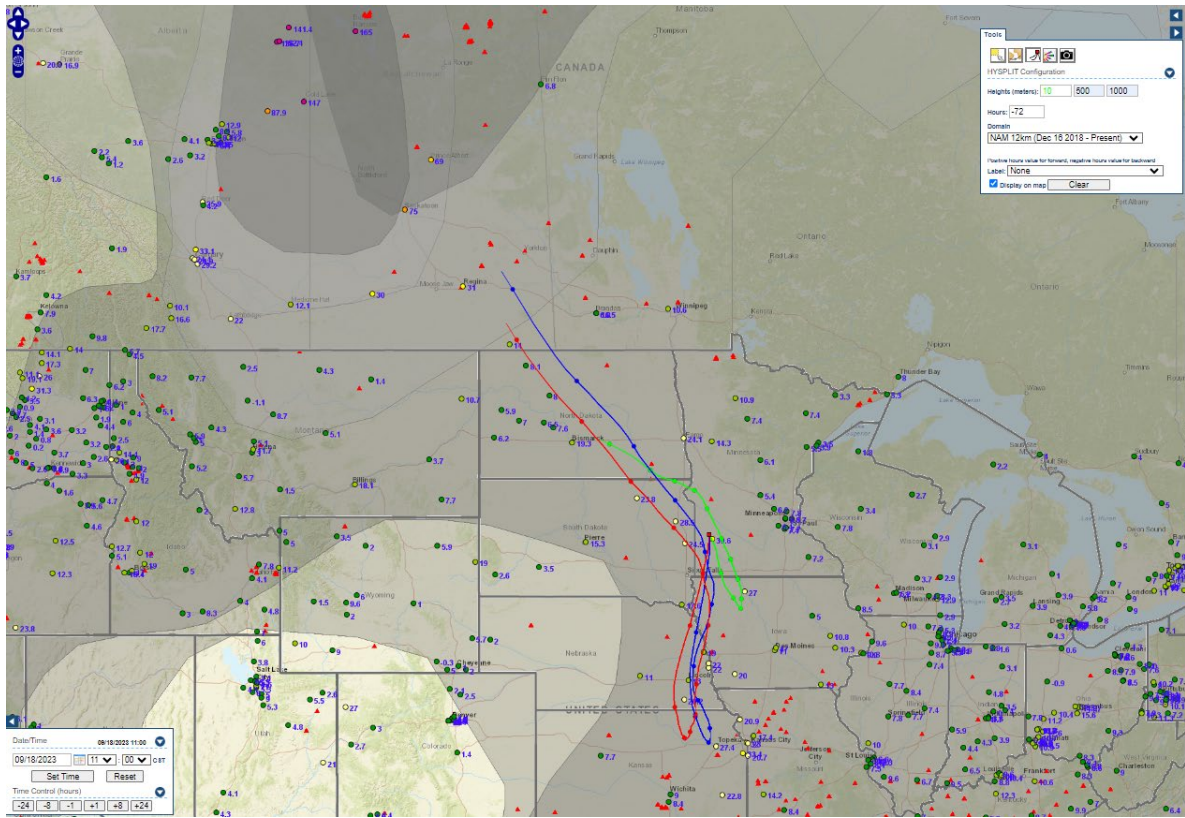

Backward trajectories for September 18, 2023.