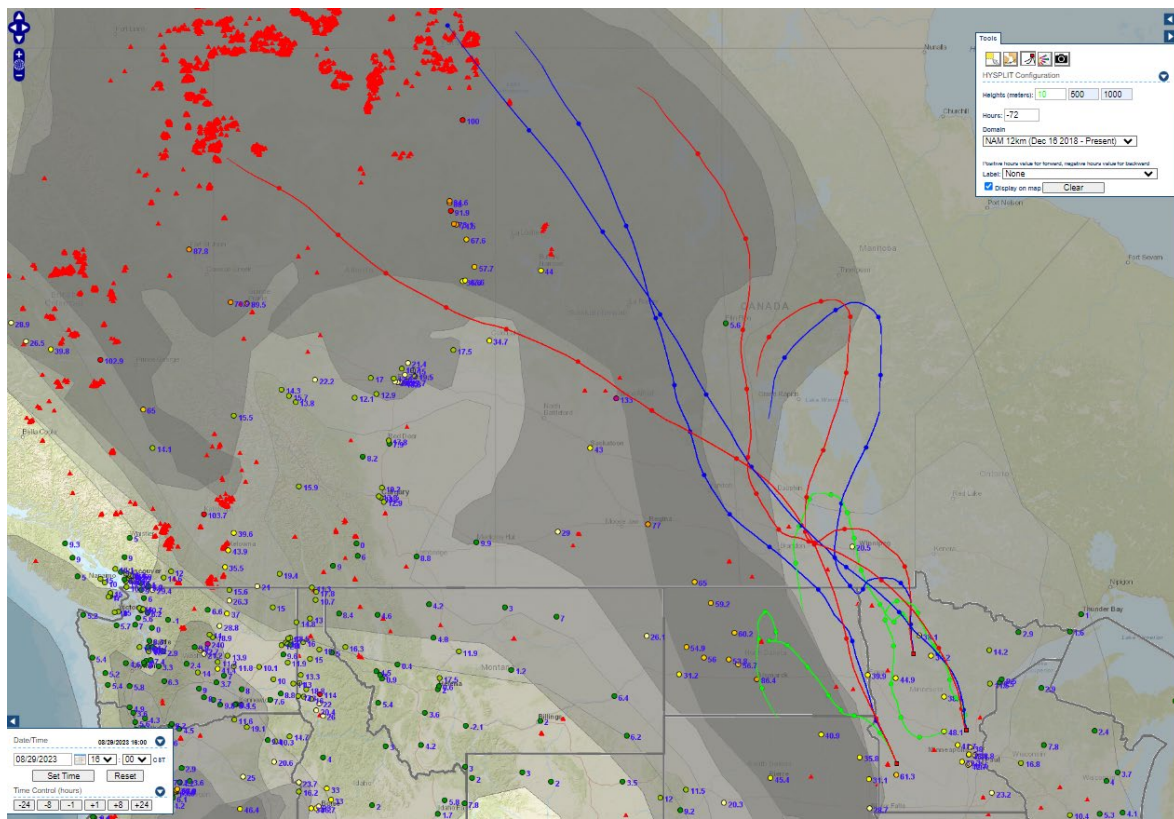

Backward trajectories for August 29, 2023.