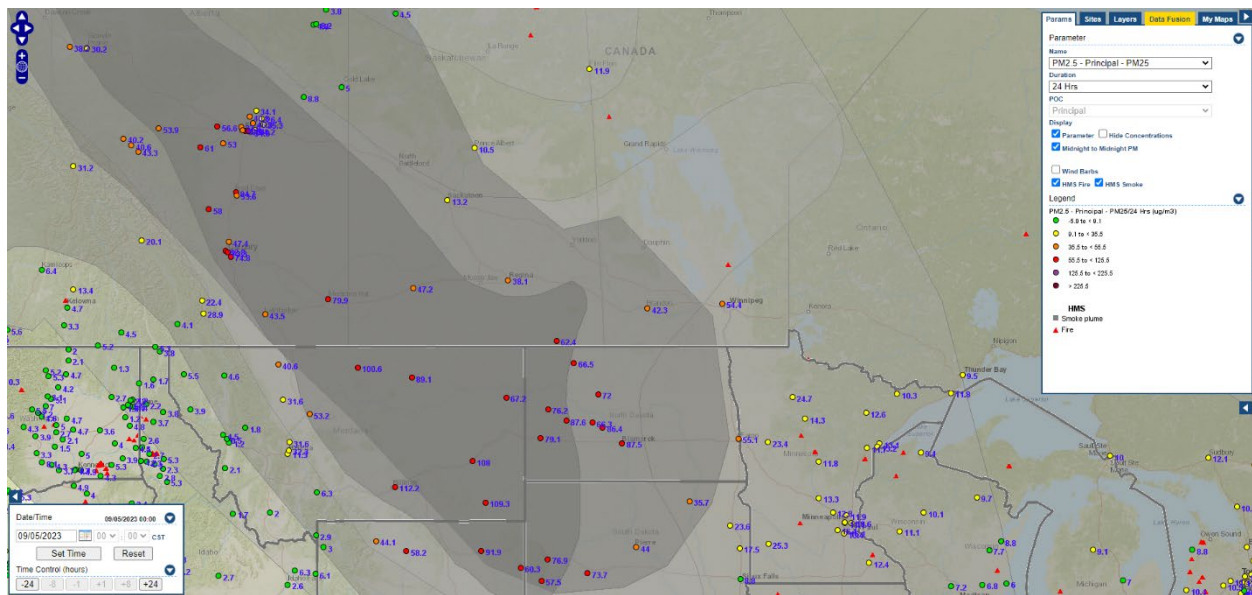

9/5/2023 Impacts

Smoke impacts from wildfires located in Canada.

Monitored 24-hour PM_{2.5} concentrations impacted by smoke on September 5, 2023.

Site	Site AQS	Date (LST)	Daily average (µg/m³)	Max hour (µg/m³)	Notes
Detroit Lakes	270052013	9/5/2023	23.4	71.4	Canada Wildfire Smoke
Fargo NW	380171004	9/5/2023	55.1	110.7	Canada Wildfire Smoke
Marshall	270834210	9/5/2023	25.4	93.8	Canada Wildfire Smoke
Red Lake Nation	270072304	9/5/2023	24.8	66.4	Canada Wildfire Smoke

Analyzed smoke, hotspots, and 24-hour PM_{2.5} on September 5, 2023.