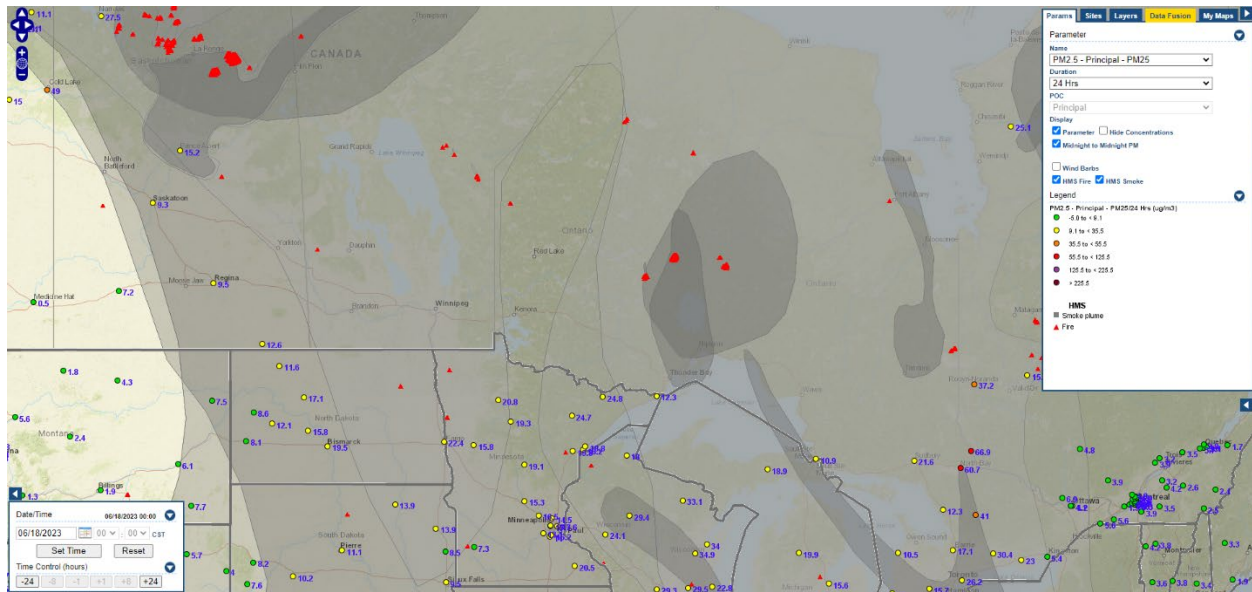

6/18/2023 Impacts

Smoke impacts from wildfires located in Canada.

Monitored 24-hour PM_{2.5} concentrations impacted by smoke on June 18, 2023.

Site	Site AQS	Date (LST)	Daily average (µg/m3)	Max hour (µg/m3)	Notes
Brainerd	270353204	6/18/2023	19.1	23.1	Canada Wildfire Smoke
Duluth-WDSE	271377550	6/18/2023	18.9	26.4	Canada Wildfire Smoke
Ely	270750005	6/18/2023	24.9	30.6	Canada Wildfire Smoke
Fargo NW	380171004	6/18/2023	22.5	28.3	Canada Wildfire Smoke
Fond du Lac	270177417	6/18/2023	19.9	23	Canada Wildfire Smoke
Leech Lake Nation	270213410	6/18/2023	19.3	26.8	Canada Wildfire Smoke
Red Lake Nation	270072304	6/18/2023	20.9	30	Canada Wildfire Smoke
Rochester	271095008	6/18/2023	20.6	30.3	Canada Wildfire Smoke
Virginia	271377001	6/18/2023	24.8	28.3	Canada Wildfire Smoke
West Duluth	271377554	6/18/2023	16.2	25.7	Canada Wildfire Smoke

Analyzed smoke, hotspots, and 24-hour PM_{2.5} on June 18, 2023.