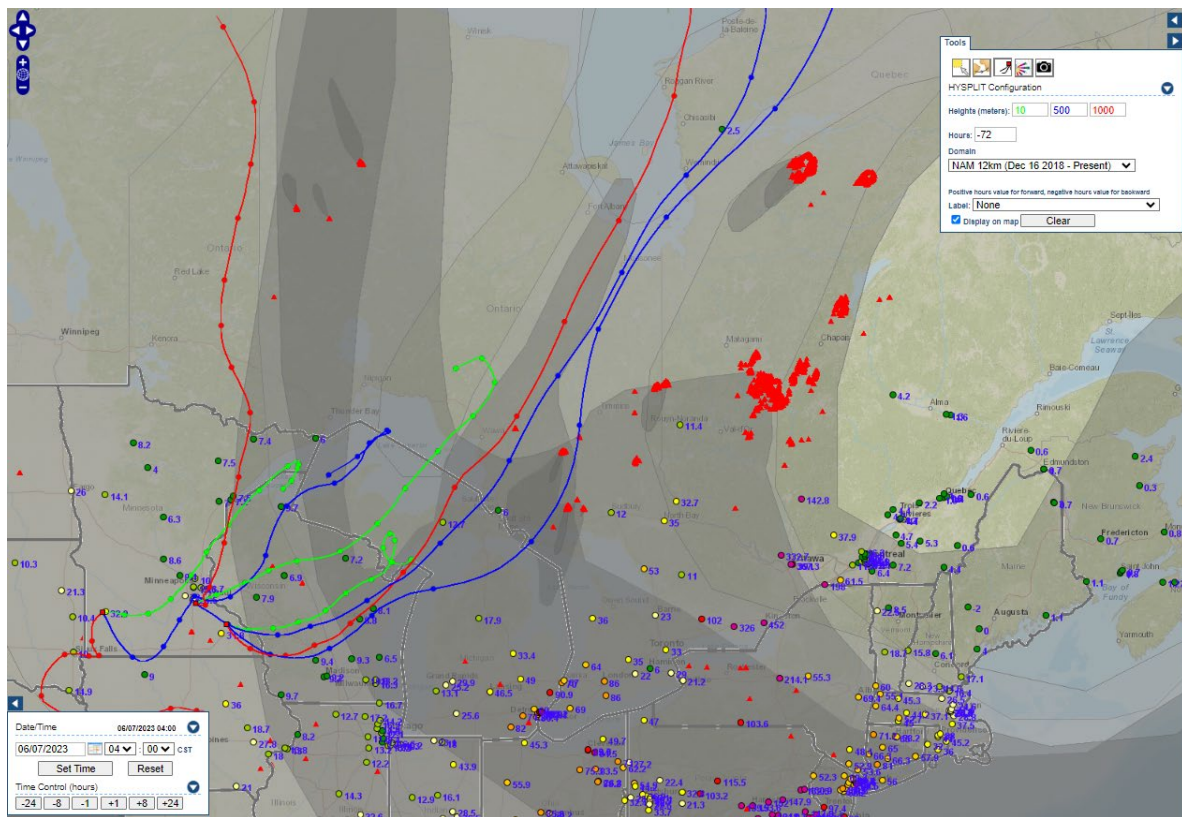

Backward trajectories for June 7, 2023.