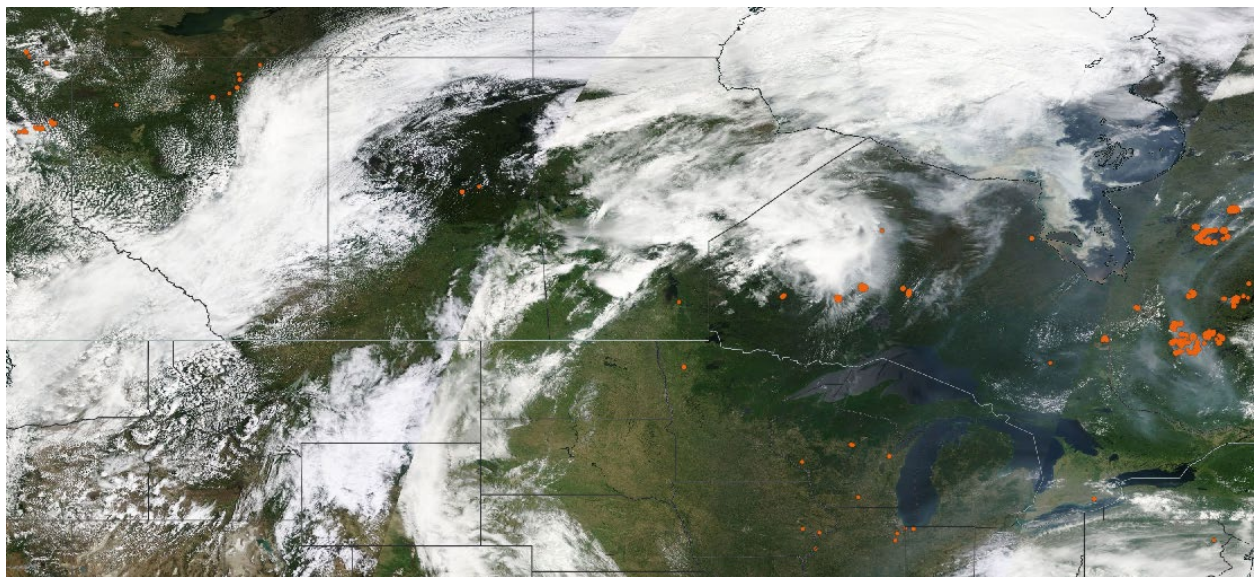

MODIS visible satellite for June 20, 2023.