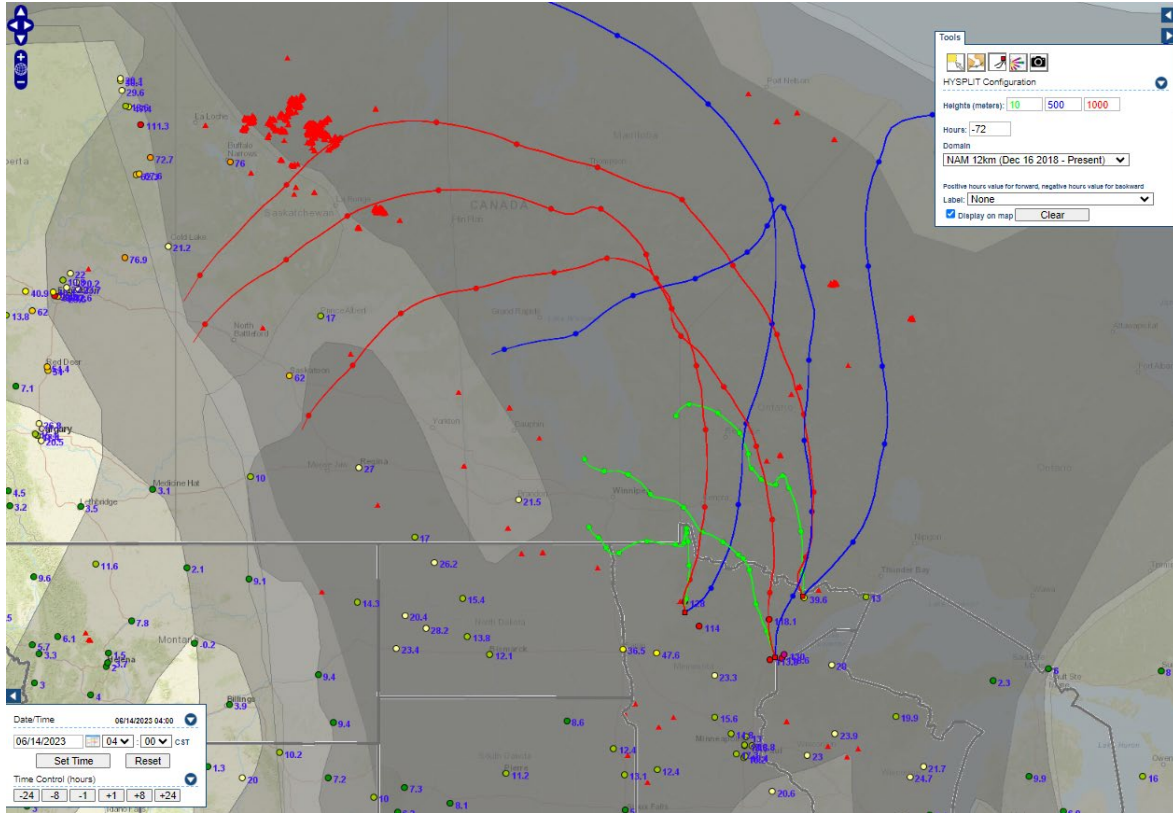

Backward trajectories for June 14, 2023.