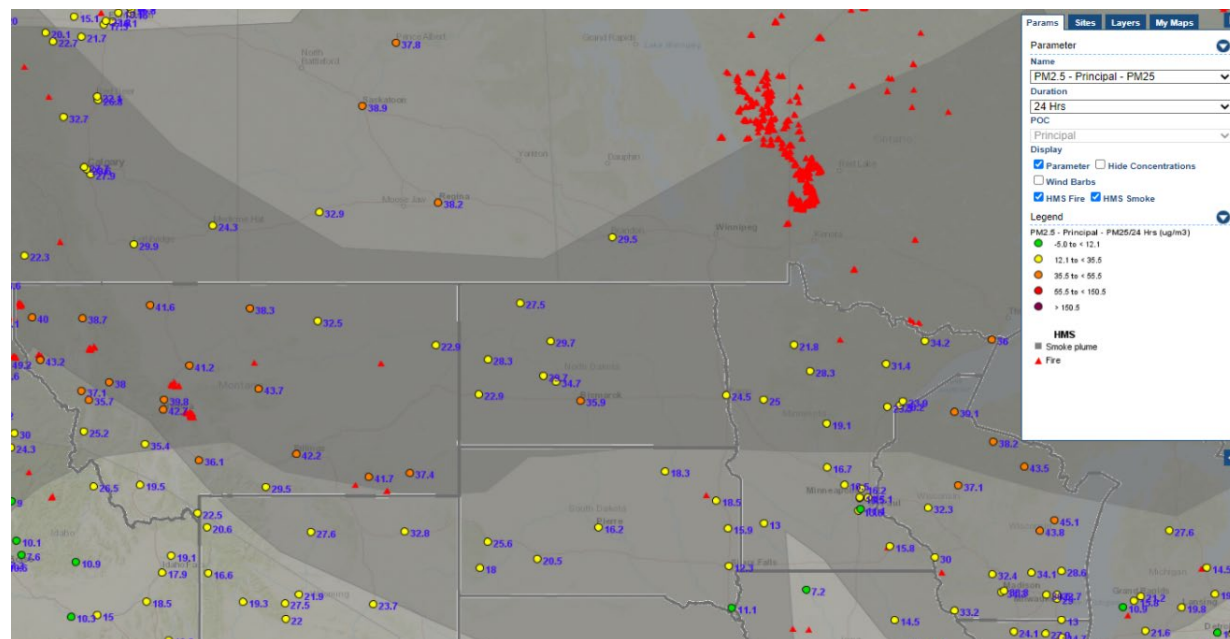

8/4/2021 Impacts

Smoke impacts from wildfires located in Canada.

Monitored 24-hour PM_{2.5} concentrations impacted by smoke on August 4, 2021.

Site	Site AQS	Date (LST)	Daily average (µg/m³)	Max hour (µg/m³)	Notes
Blaine	270031002	8/4/2021	16.3	33	Canada wildfire smoke
Brainerd	270353204	8/4/2021	19.1	38	Canada wildfire smoke
Detroit Lakes	270052013	8/4/2021	25.0	38	Canada wildfire smoke
Duluth-WDSE	271377550	8/4/2021	22.7	38	Canada wildfire smoke
Ely	270750005	8/4/2021	34.2	56	Canada wildfire smoke
Fargo NW	380171004	8/4/2021	24.5	37.6	Canada wildfire smoke
Fond du Lac	270177417	8/4/2021	23.3	34	Canada wildfire smoke
Grand Portage	270317810	8/4/2021	36.0	51	Canada wildfire smoke
Lacrosse DOT	550630012	8/4/2021	30.0	36.4	Canada wildfire smoke
Leech Lake Nation	270213410	8/4/2021	28.4	46	Canada wildfire smoke
Red Lake Nation	270072304	8/4/2021	21.8	33	Canada wildfire smoke
St. Cloud	271453052	8/4/2021	16.7	34	Canada wildfire smoke
St. Michael	271713201	8/4/2021	16.6	37	Canada wildfire smoke
Virginia	271377001	8/4/2021	31.5	52	Canada wildfire smoke
West Duluth	271377554	8/4/2021	26.3	45	Canada wildfire smoke

Analyzed smoke, hotspots, and 24-hour PM_{2.5} on August 4, 2021.