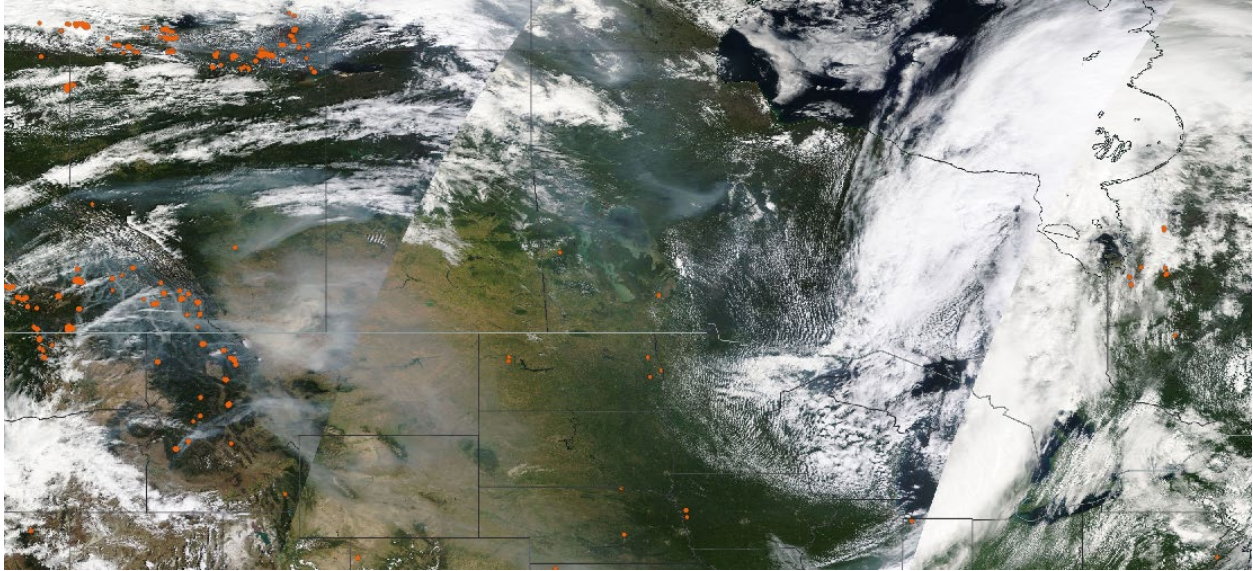

MODIS visible satellite for August 17, 2023.