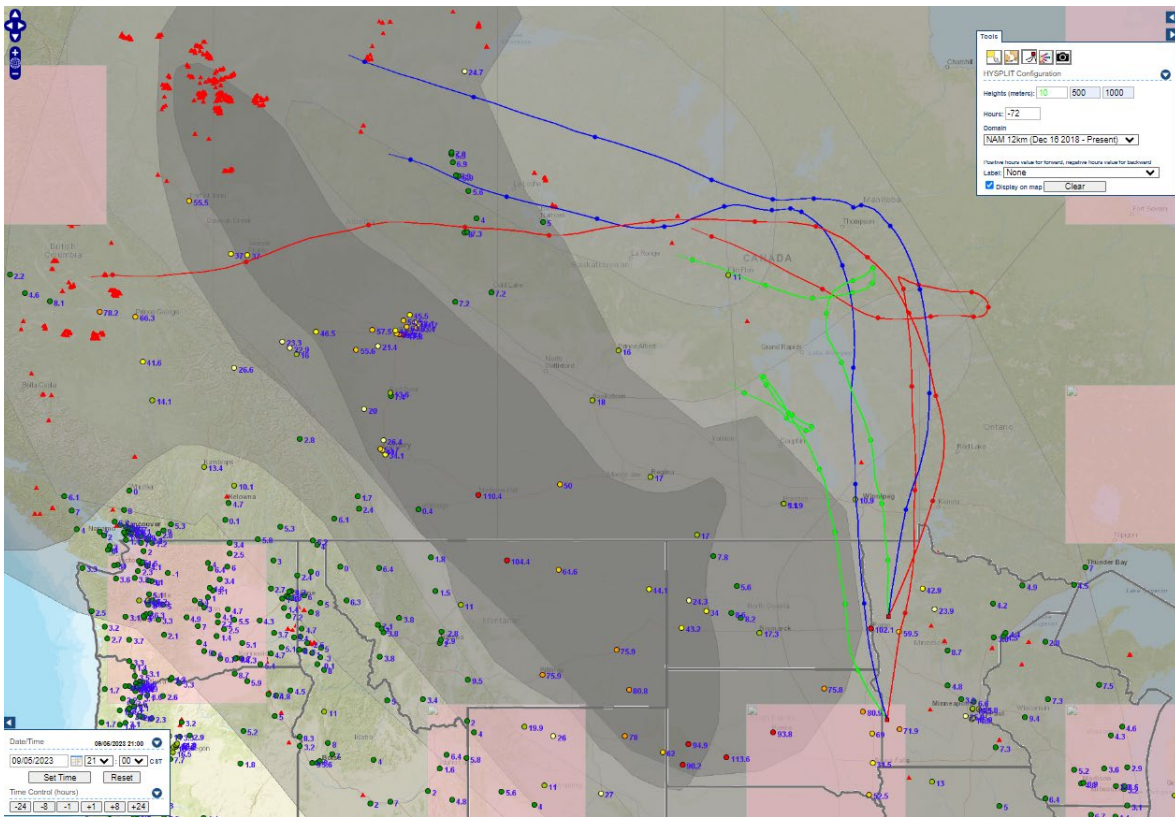

Analyzed smoke, hotspots, and 24-hour PM_{2.5} on September 5, 2023.

MODIS visible satellite for September 5, 2023.

Backward trajectories for September 5, 2023.

9/6/2023 Impacts

Smoke impacts from wildfires located in Canada.