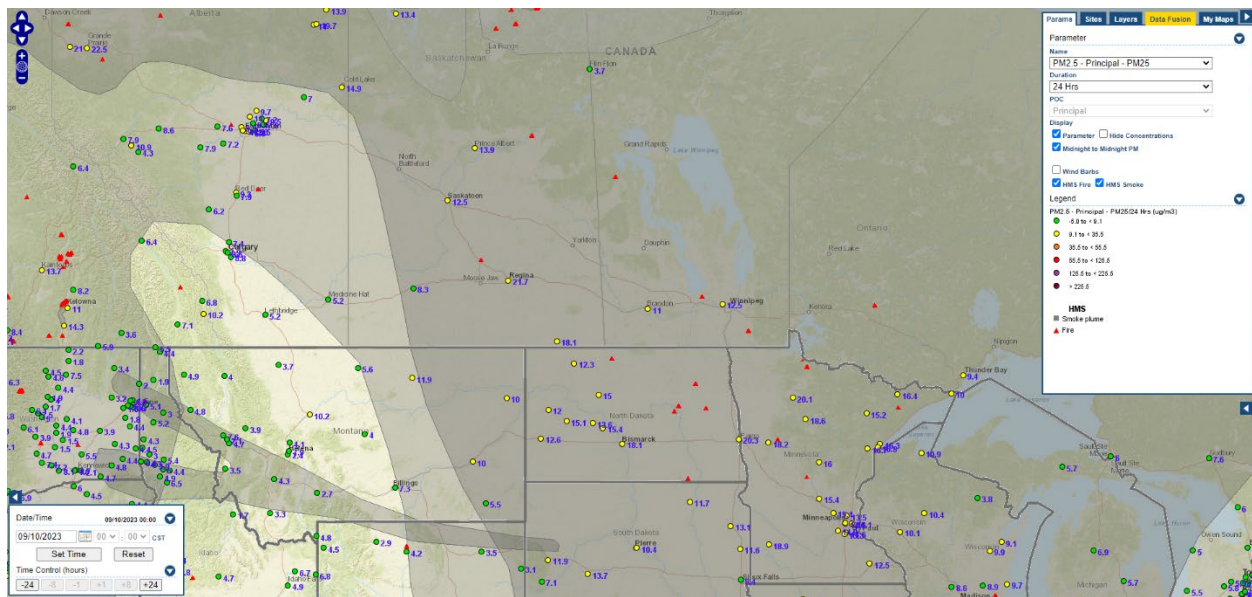

9/10/2023 Impacts

Smoke impacts from wildfires located in Canada.

Monitored 24-hour PM_{2.5} concentrations impacted by smoke on September 10, 2023.

Site	Site AQS	Date (LST)	Daily average (µg/m³)	Max hour (µg/m³)	Notes
Detroit Lakes	270052013	9/10/2023	18.2	22.4	Canada Wildfire Smoke
Ely	270750005	9/10/2023	16.4	24.1	Canada Wildfire Smoke
Fargo NW	380171004	9/10/2023	20.3	23.1	Canada Wildfire Smoke
Leech Lake Nation	270213410	9/10/2023	18.6	21.7	Canada Wildfire Smoke
Marshall	270834210	9/10/2023	18.9	24.6	Canada Wildfire Smoke
Red Lake Nation	270072304	9/10/2023	20.2	24.1	Canada Wildfire Smoke
West Duluth	271377554	9/10/2023	16.8	27.4	Canada Wildfire Smoke

Analyzed smoke, hotspots, and 24-hour PM_{2.5} on September 10, 2023.