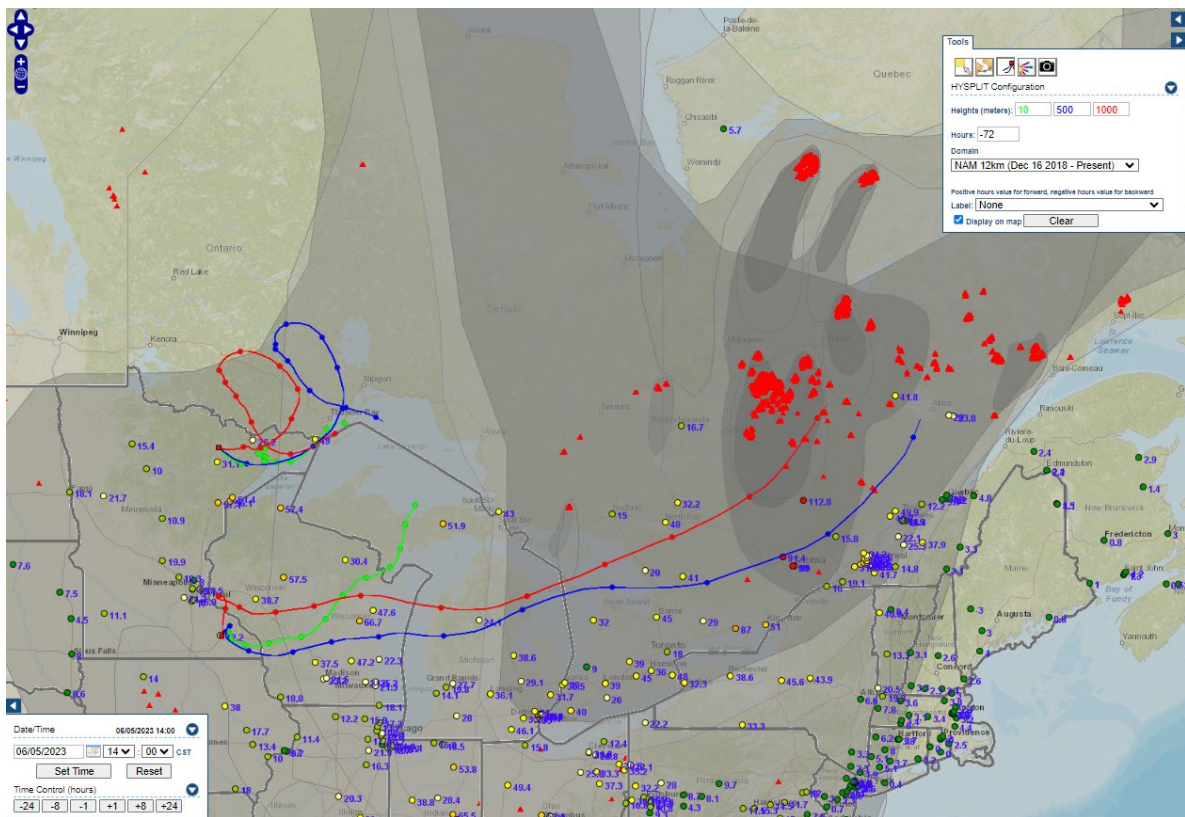

Backward trajectories for June 5, 2023.