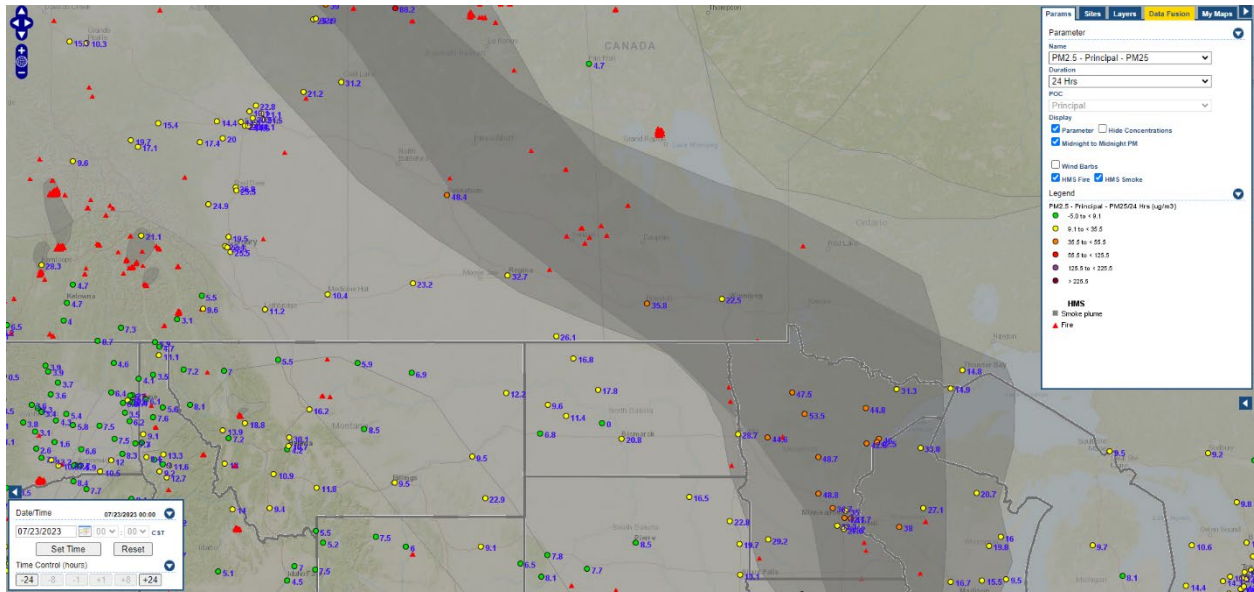

Analyzed smoke, hotspots, and 24-hour PM_{2.5} on July 23, 2023.