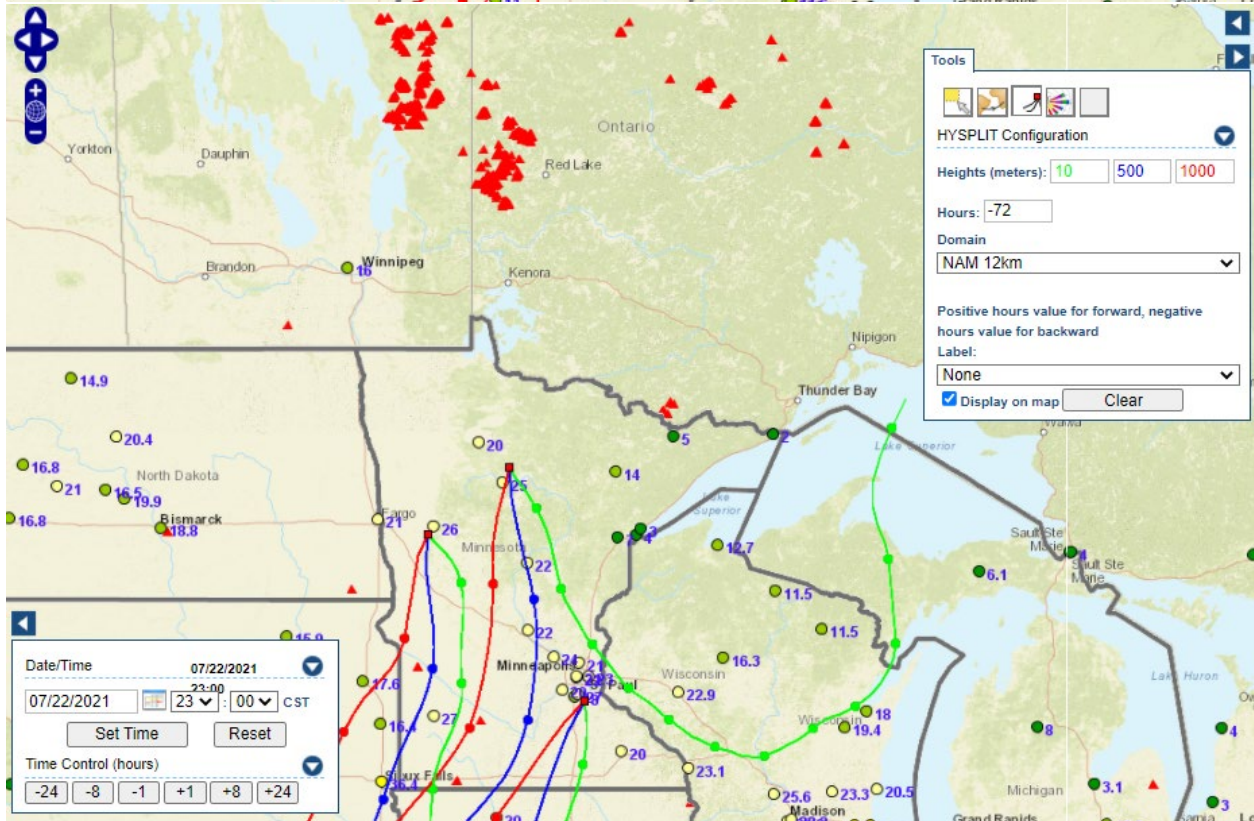

Analyzed smoke, hotspots, and 24-hour PM_{2.5} on July 22, 2021.

MODIS visible satellite for July 22, 2021.

Backward trajectories for July 22, 2021.

7/23/2021 Impacts

Smoke impacts from wildfires located in Canada.