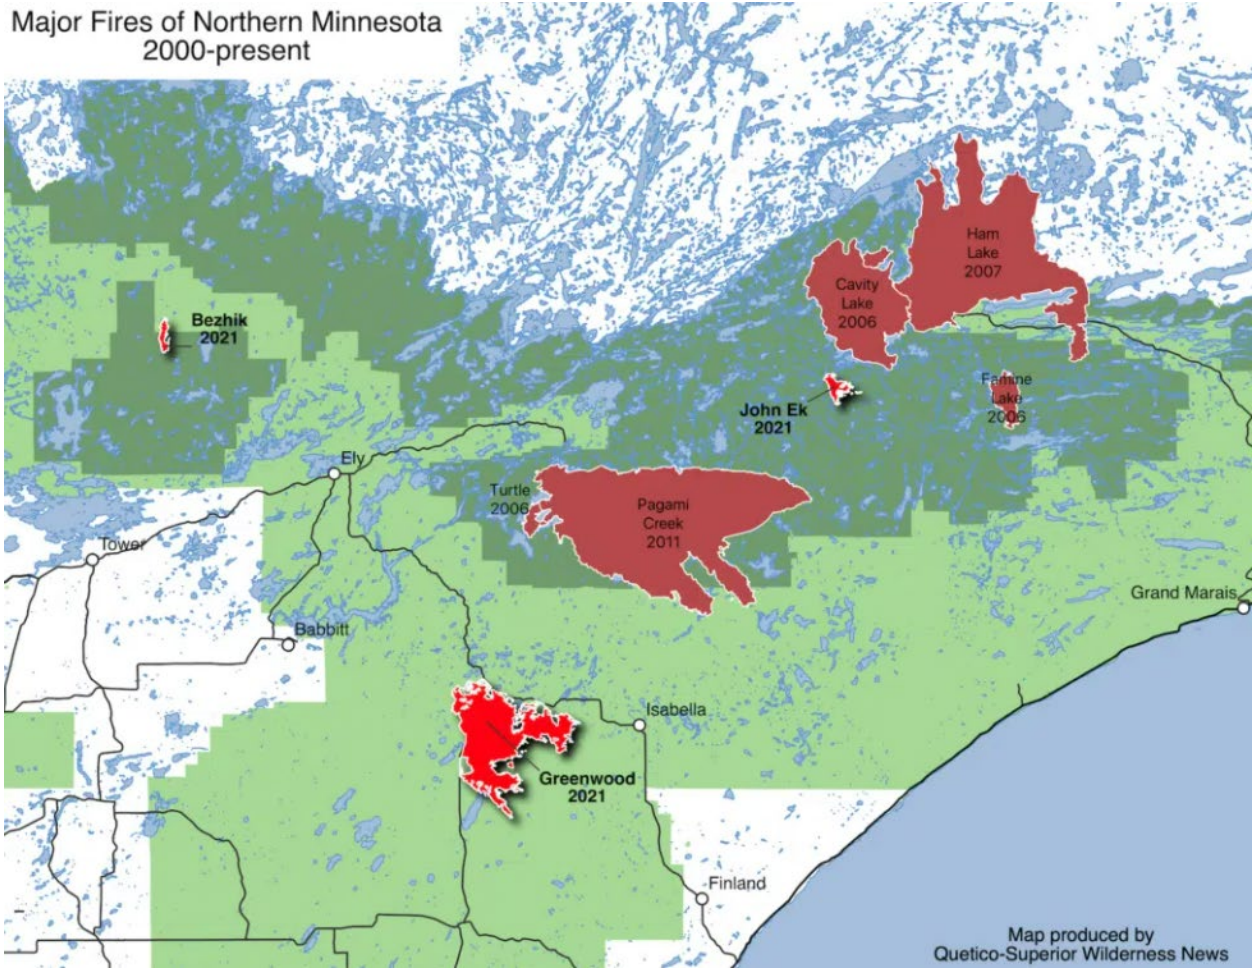

Figure 6e: Active fires and fire perimeters on August 1, 2021.

Figure 6f: Active fires and fire perimeters on August 7, 2021.

Northeast Minnesota wildfires – 2021

Several fires erupted in northeast Minnesota during August 2021. The largest was the Greenwood fire, which burned over 26,000 acres between August 15 and September 15. The John Ek fire burned over 1,300 acres between August 14 and September 15. Several wildfires burned over 120,000 acres in/near Quetico Provincial Park, located just north of the Minnesota border between July 6 and September 15.

Figure 7: Large incident map for August 14, 2021, from the National Interagency Fire Center. Number 90 is the Greenwood fire, and number 91 is the John Ek fire. The Quetico fires can be seen in the Canada wildfire maps along the Minnesota border.

Figure 8: Major fires of northern Minnesota. Fires from 2021 are depicted in red.

Figure 9: MODIS AQUA visible satellite image from August 24, 2021.

Southwest US wildfires – June 2022

Several fires were present over New Mexico and Arizona during the second week of June 2022 (Figure 10). The Pipeline fire west of Flagstaff, Arizona was particularly active on June 13, 2022, when the burn area rapidly expanded to over 20,000 acres. Heavy smoke can be seen coming from the fire on June 13, with smoke and haze already over Colorado (Figure 11). Forward trajectories from the fire show air parcels originating over the fire on June 13 over Minnesota on June 14 (Figure 12).

Figure 10: Large incident map for June 13, 2022, from the National Interagency Fire Center.

Figure 11: MODIS visible satellite for June 13, 2022, centered over the southwest US.

Figure 12: Forward trajectories originating from the southwest US on June 13, 2022.