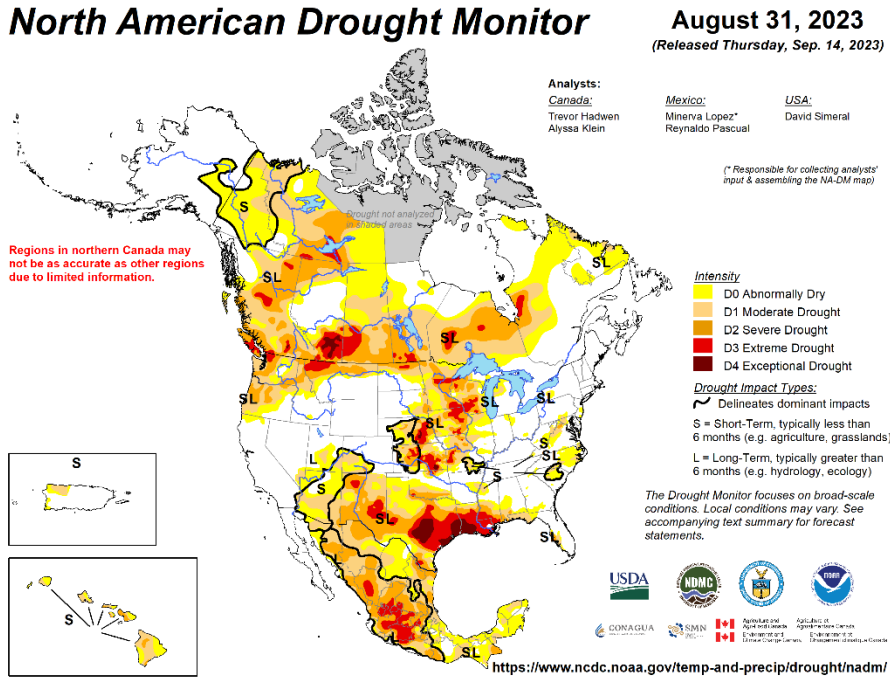

August 31, 2021
(Released Friday, Sep. 10, 2021)

2022

During June of 2022, severe to extreme drought was ongoing over the southwest US (Figure 3a). Western Canada began the summer with drought-free conditions, but by early fall much of British Columbia and Alberta was experiencing severe to extreme drought (Figure 3b).

Figure 4e: North American Drought Monitor for August 31, 2023.

Figure 4f: North American Drought Monitor for September 30, 2023.

Description of wildfires

Canadian wildfires – 2021

The summer of 2021 was a very active fire season for the provinces of Saskatchewan, Manitoba, and Ontario. Nearly 3 million hectares burned in these provinces, which was the largest area burned since 1995.

Figure 5: Area burned in Saskatchewan, Manitoba, and Ontario provinces from 1990 to 2021.

Canada typically does not name fires as is traditionally done in the United States (US). These fires burned large areas of Saskatchewan, Manitoba, and Ontario. The maps below show fire locations and fire perimeters from July 1 to August 7. Satellite images are included in the daily fire impacts section.

Figure 6e: Active fires and fire perimeters on August 1, 2021.

Figure 6f: Active fires and fire perimeters on August 7, 2021.

Northeast Minnesota wildfires – 2021

Several fires erupted in northeast Minnesota during August 2021. The largest was the Greenwood fire, which burned over 26,000 acres between August 15 and September 15. The John Ek fire burned over 1,300 acres between August 14 and September 15. Several wildfires burned over 120,000 acres in/near Quetico Provincial Park, located just north of the Minnesota border between July 6 and September 15.