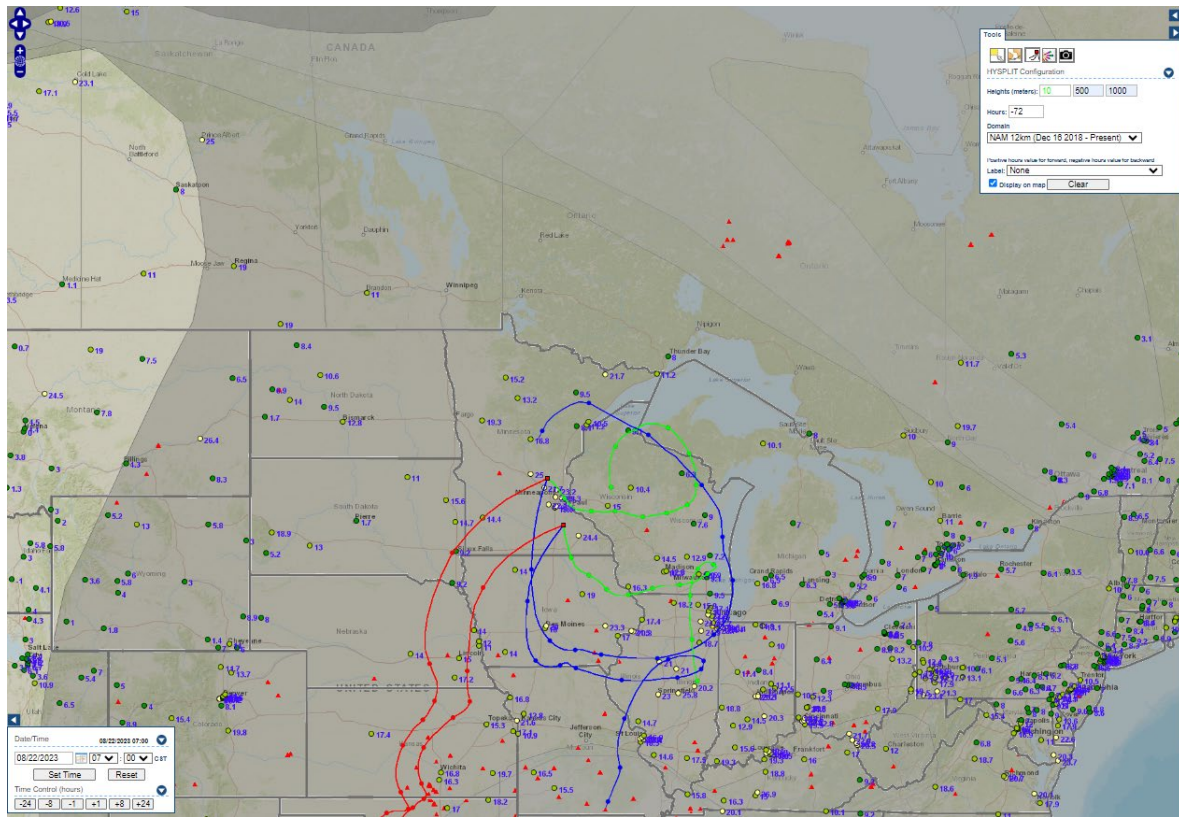

Analyzed smoke, hotspots, and 24-hour PM_{2.5} on August 22, 2023.

MODIS visible satellite for August 22, 2023.

Backward trajectories for August 22, 2023.

8/28/2023 Impacts

Smoke impacts from wildfires located in Canada.