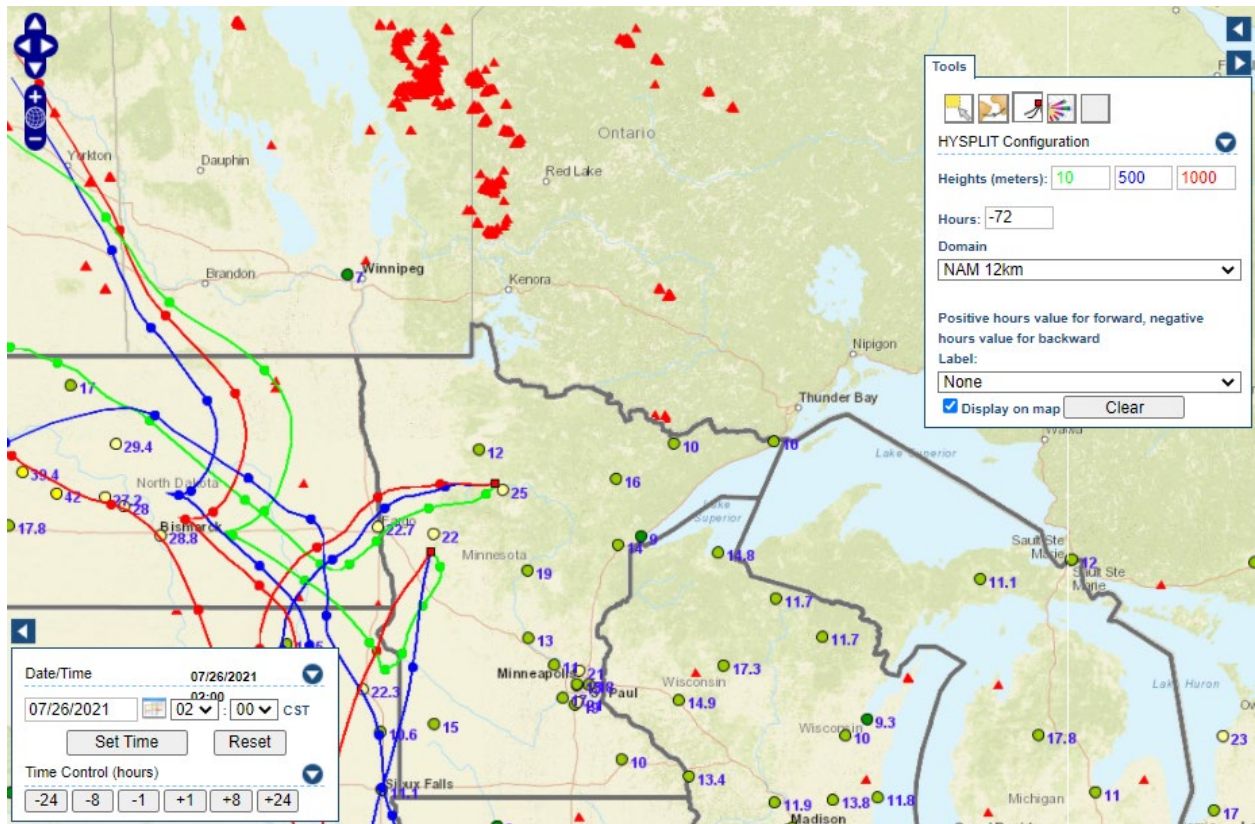

Backward trajectories for July 26, 2021.