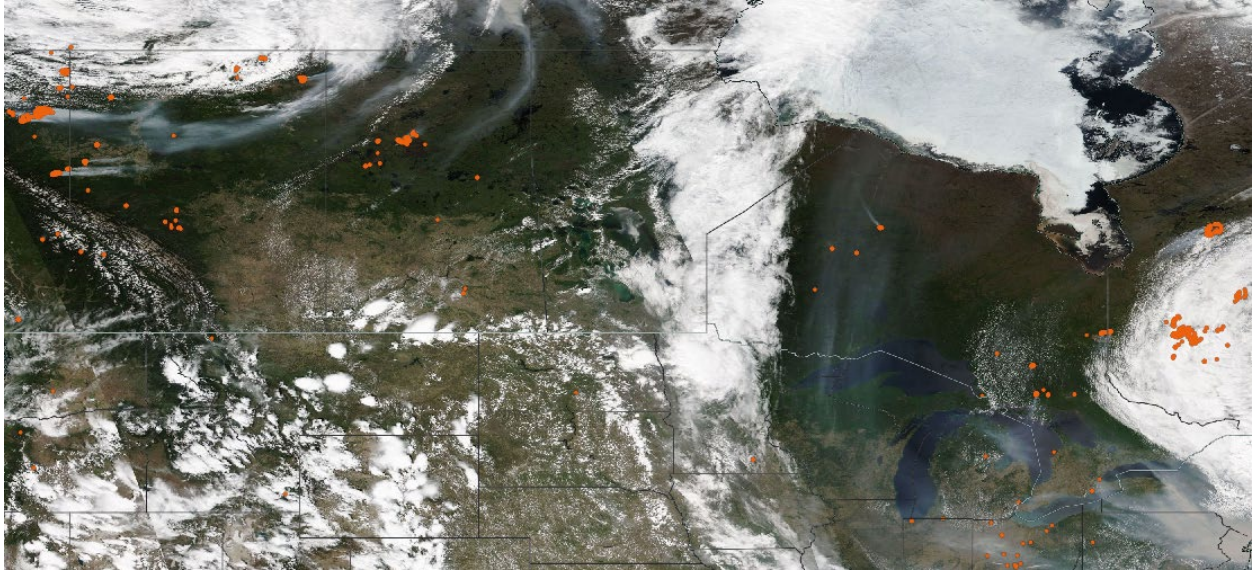

MODIS visible satellite for June 7, 2023.