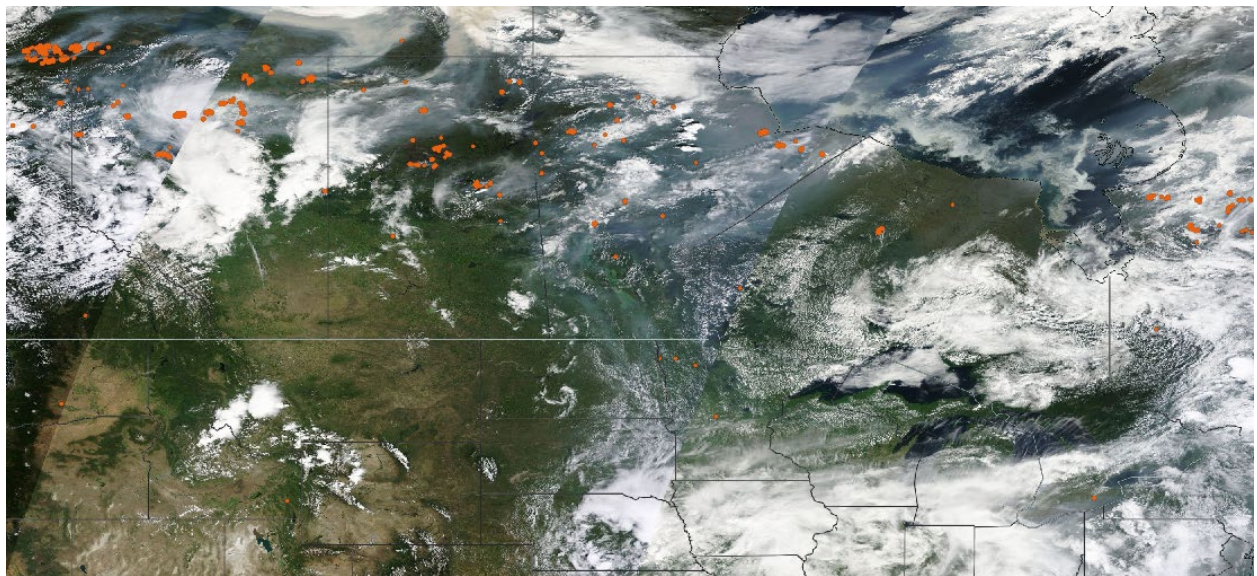

MODIS visible satellite for July 1, 2023.