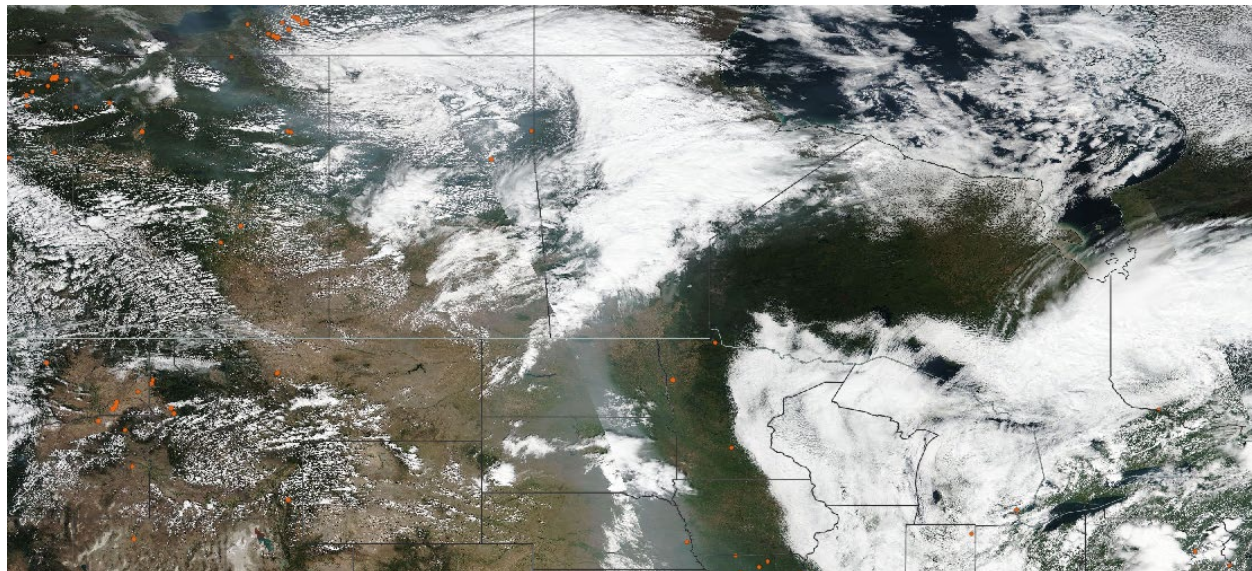

Analyzed smoke, hotspots, and 24-hour PM_{2.5} on September 7, 2023.