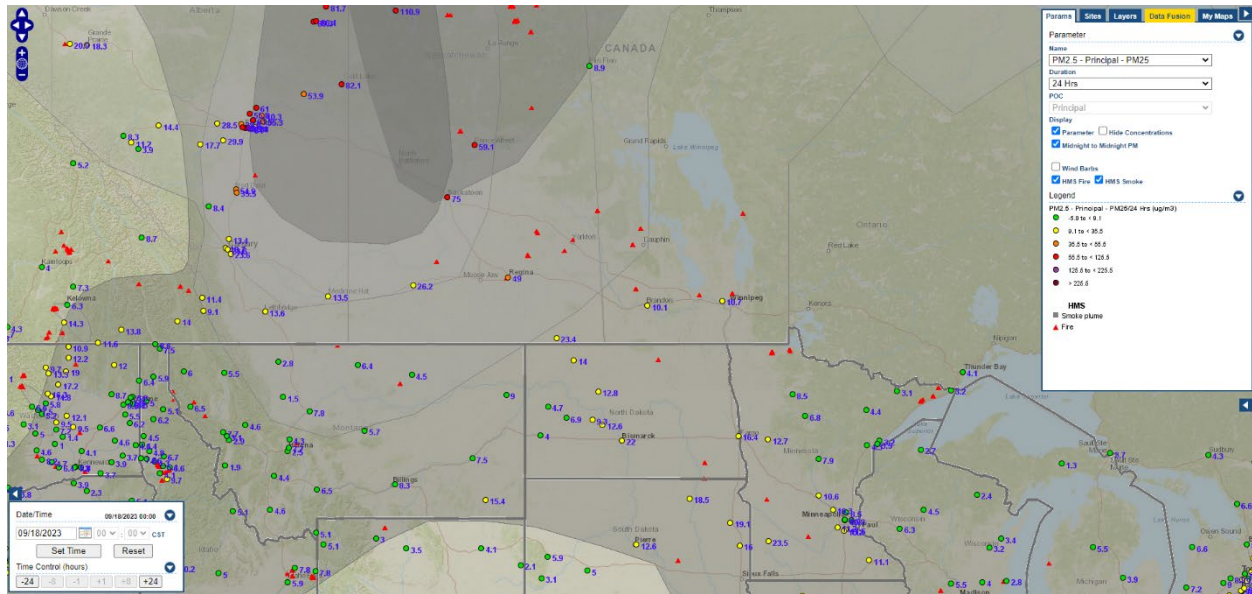

9/18/2023 Impacts

Smoke impacts from wildfires located in Canada.

Monitored 24-hour PM_{2.5} concentrations impacted by smoke on September 18, 2023.

Site	Site AQS	Date (LST)	Daily average (µg/m³)	Max hour (µg/m³)	Notes
Marshall	270834210	9/18/2023	23.5	39.9	Canada Wildfire Smoke

Analyzed smoke, hotspots, and 24-hour PM_{2.5} on September 18, 2023.