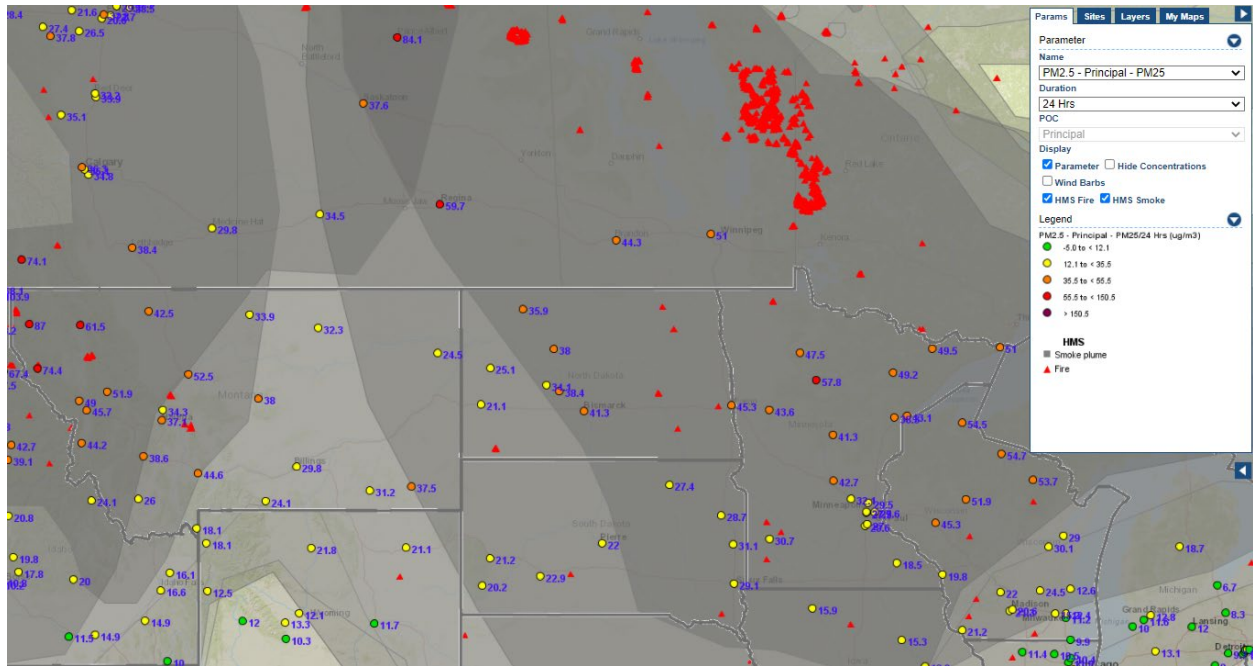

Analyzed smoke, hotspots, and 24-hour PM_{2.5} on August 3, 2021.