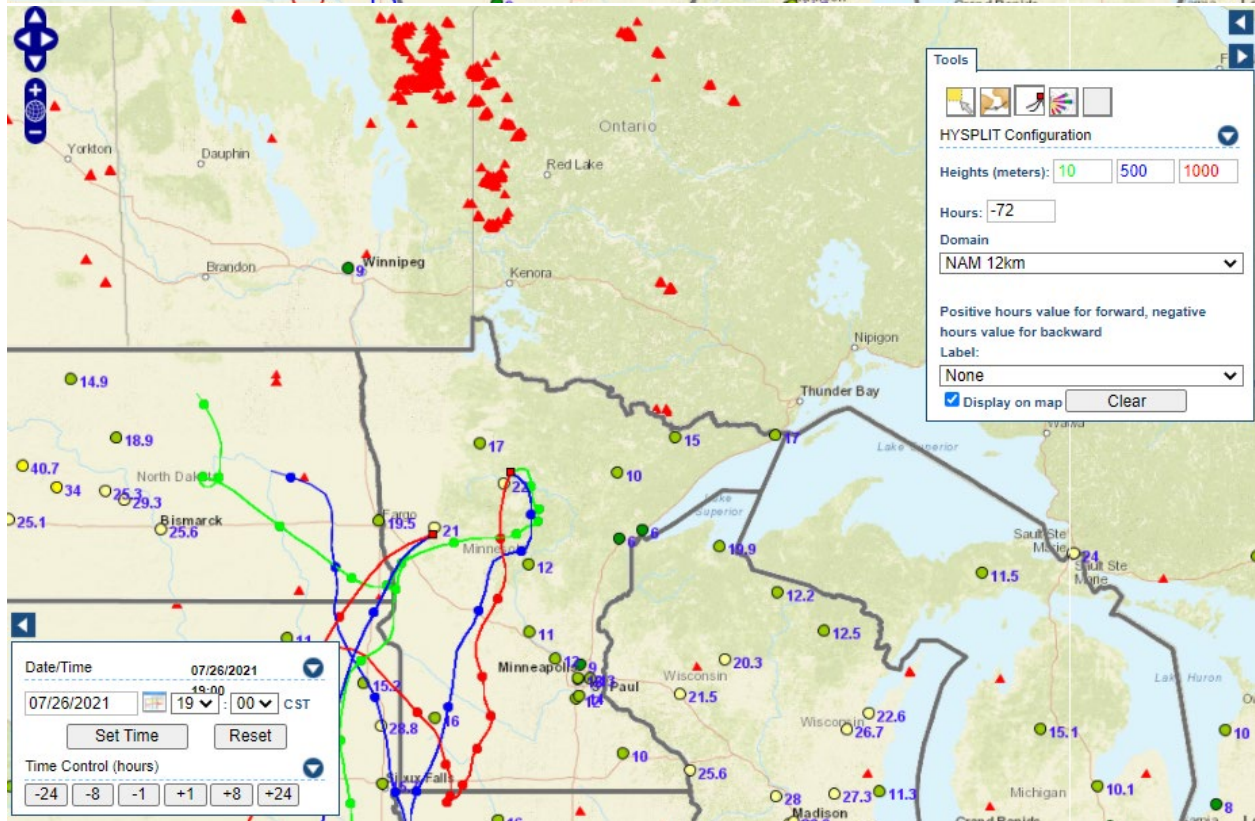

Backward trajectories for July 26, 2021.