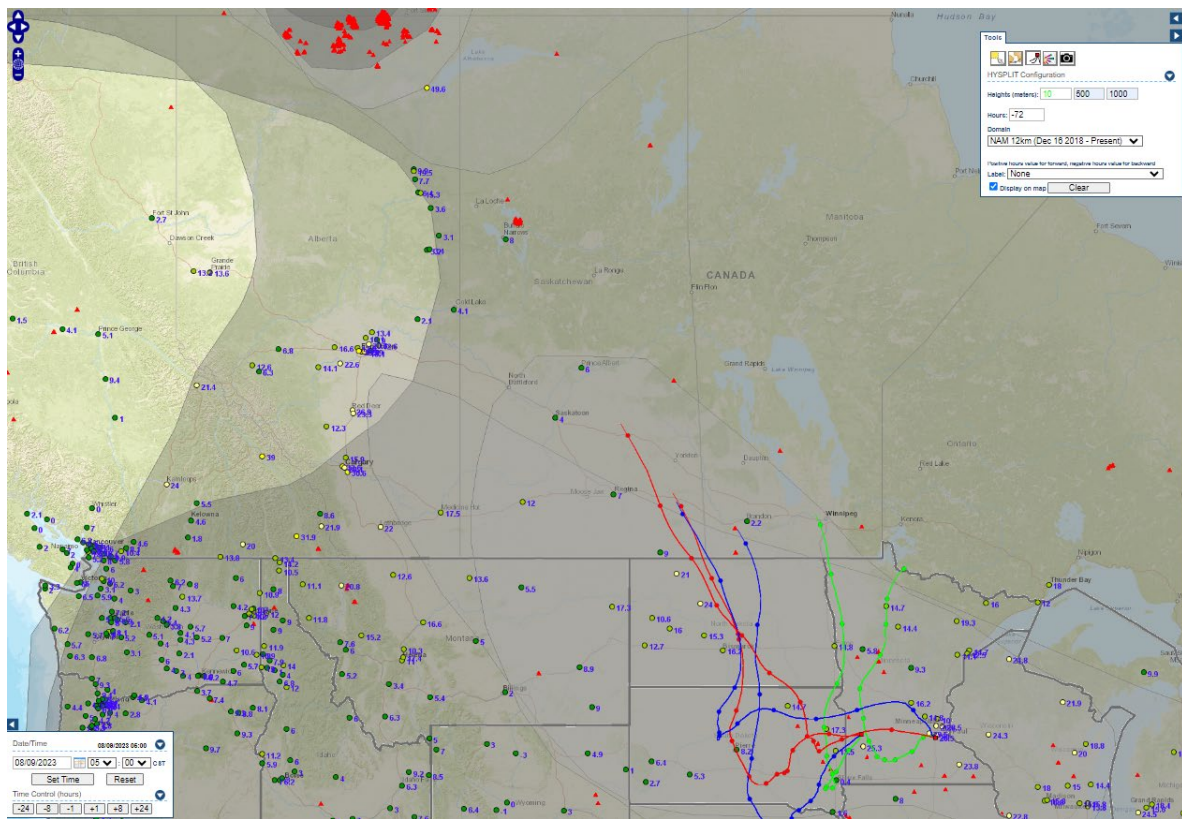

Backward trajectories for August 9, 2023.