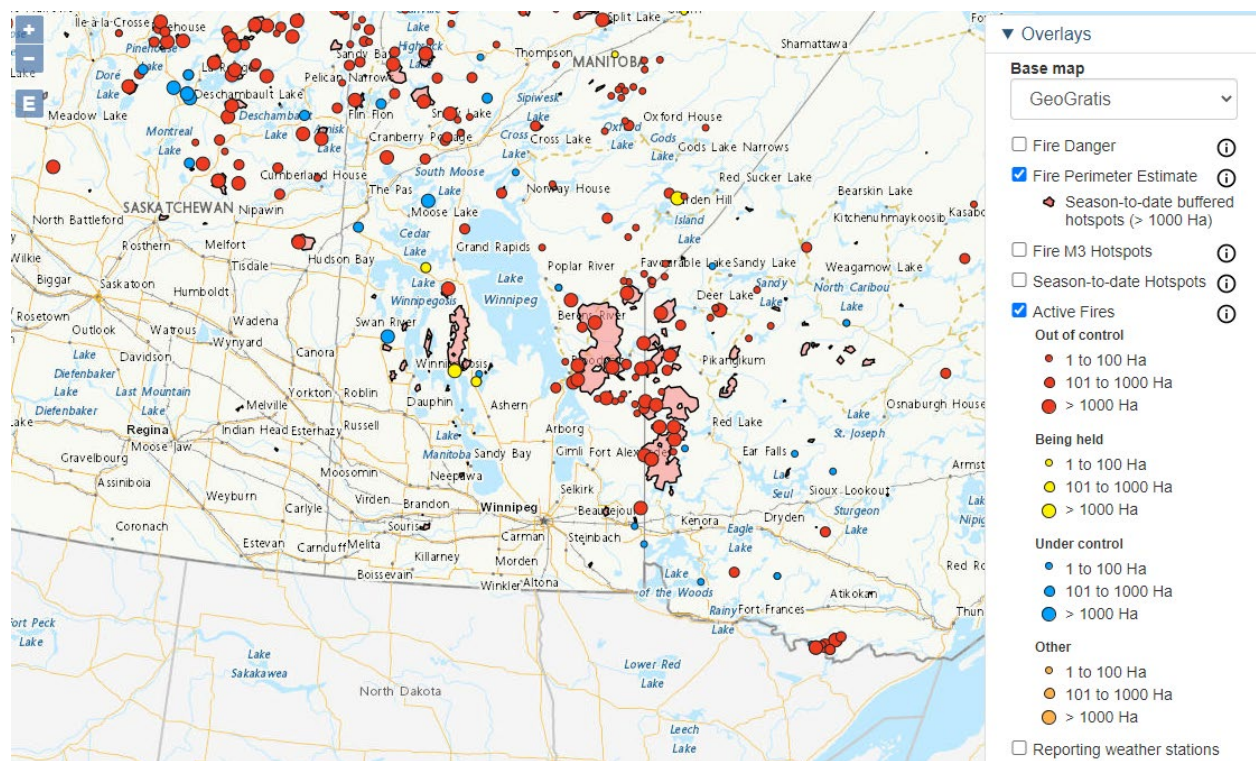

Figure 5: Area burned in Saskatchewan, Manitoba, and Ontario provinces from 1990 to 2021.

Canada typically does not name fires as is traditionally done in the United States (US). These fires burned large areas of Saskatchewan, Manitoba, and Ontario. The maps below show fire locations and fire perimeters from July 1 to August 7. Satellite images are included in the daily fire impacts section.

Figure 6e: Active fires and fire perimeters on August 1, 2021.

Figure 6f: Active fires and fire perimeters on August 7, 2021.

Northeast Minnesota wildfires – 2021

Several fires erupted in northeast Minnesota during August 2021. The largest was the Greenwood fire, which burned over 26,000 acres between August 15 and September 15. The John Ek fire burned over 1,300 acres between August 14 and September 15. Several wildfires burned over 120,000 acres in/near Quetico Provincial Park, located just north of the Minnesota border between July 6 and September 15.

Figure 7: Large incident map for August 14, 2021, from the National Interagency Fire Center. Number 90 is the Greenwood fire, and number 91 is the John Ek fire. The Quetico fires can be seen in the Canada wildfire maps along the Minnesota border.

Figure 8: Major fires of northern Minnesota. Fires from 2021 are depicted in red.

Figure 9: MODIS AQUA visible satellite image from August 24, 2021.

Southwest US wildfires – June 2022

Several fires were present over New Mexico and Arizona during the second week of June 2022 (Figure 10). The Pipeline fire west of Flagstaff, Arizona was particularly active on June 13, 2022, when the burn area rapidly expanded to over 20,000 acres. Heavy smoke can be seen coming from the fire on June 13, with smoke and haze already over Colorado (Figure 11). Forward trajectories from the fire show air parcels originating over the fire on June 13 over Minnesota on June 14 (Figure 12).