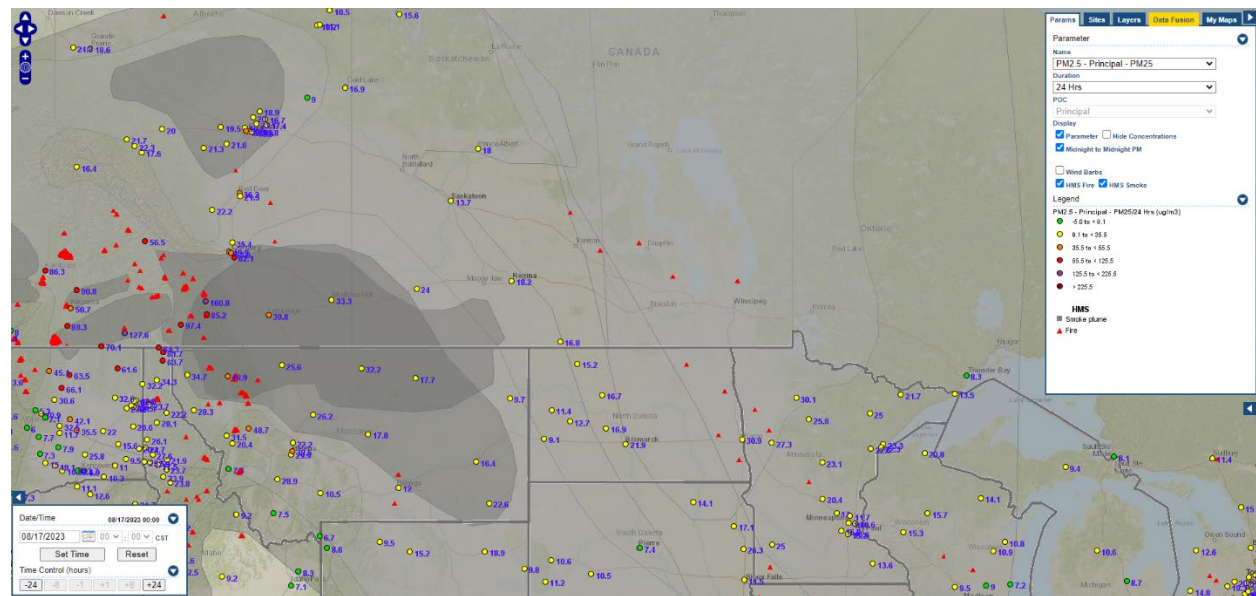

8/17/2023 Impacts

Smoke impacts from wildfires located in Canada.

Monitored 24-hour PM_{2.5} concentrations impacted by smoke on August 17, 2023.

Site	Site AQS	Date (LST)	Daily average (µg/m³)	Max hour (µg/m³)	Notes
Brainerd	270353204	8/17/2023	23.2	34.4	Canada Wildfire Smoke
Detroit Lakes	270052013	8/17/2023	27.4	35.8	Canada Wildfire Smoke
Duluth-WDSE	271377550	8/17/2023	23.4	35.2	Canada Wildfire Smoke
Ely	270750005	8/17/2023	21.7	35.2	Canada Wildfire Smoke
Fargo NW	380171004	8/17/2023	30.9	36.4	Canada Wildfire Smoke
Fond du Lac	270177417	8/17/2023	22.7	38.9	Canada Wildfire Smoke
Leech Lake Nation	270213410	8/17/2023	25.9	45.3	Canada Wildfire Smoke
Marshall	270834210	8/17/2023	25.1	37.4	Canada Wildfire Smoke
Red Lake Nation	270072304	8/17/2023	30.2	54.6	Canada Wildfire Smoke
St. Cloud	271453052	8/17/2023	20.5	35.5	Canada Wildfire Smoke
Virginia	271377001	8/17/2023	25.1	40.5	Canada Wildfire Smoke
West Duluth	271377554	8/17/2023	22.3	34.4	Canada Wildfire Smoke

Analyzed smoke, hotspots, and 24-hour PM_{2.5} on August 17, 2023.