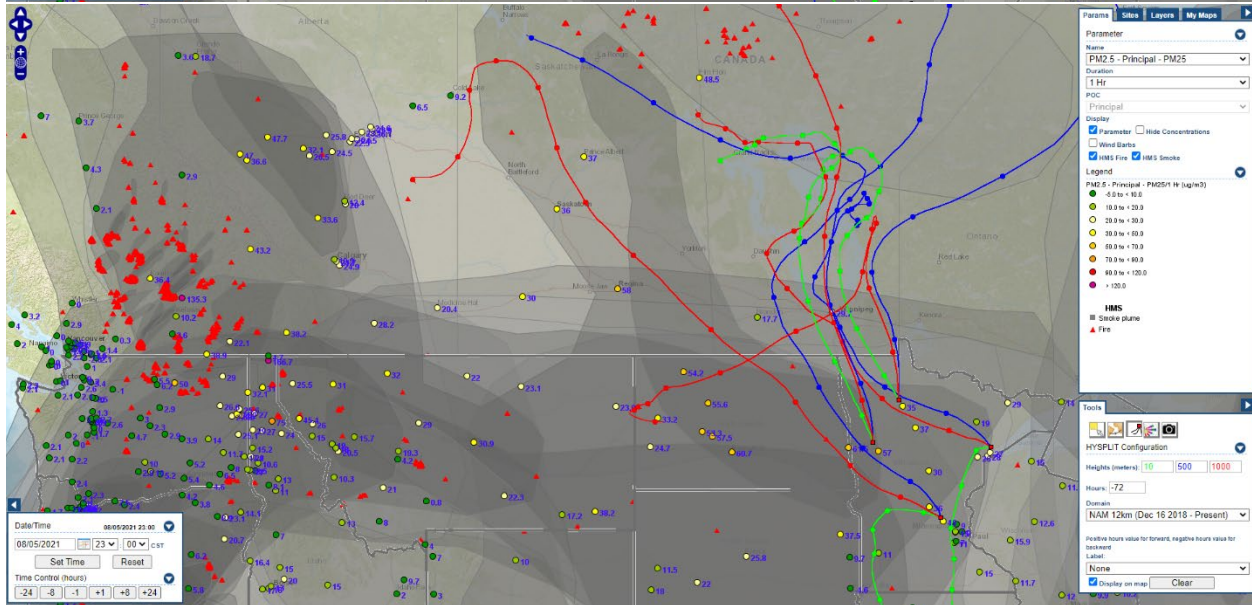

Analyzed smoke, hotspots, and 24-hour PM_{2.5} on August 5, 2021.

MODIS visible satellite for August 5, 2021.

Backward trajectories for August 5, 2021.

8/6/2021 Impacts

Smoke impacts from wildfires located in Canada.