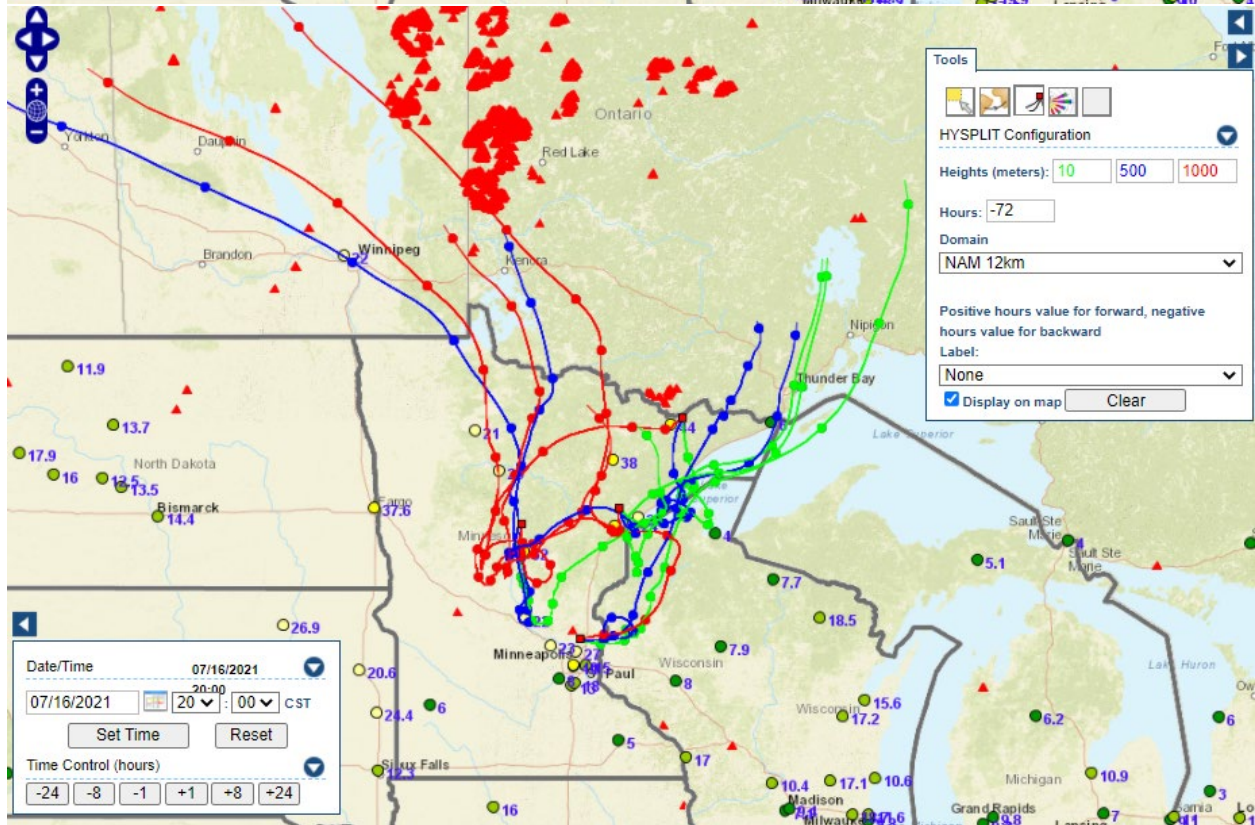

Analyzed smoke, hotspots, and 24-hour PM_{2.5} on July 15, 2021.

MODIS visible satellite for July 15, 2021.

Backward trajectories for July 15, 2021.

7/16/2021 Impacts

Smoke impacts from wildfires located in Canada.

Analyzed smoke, hotspots, and 24-hour PM_{2.5} on July 16, 2021.

MODIS visible satellite for July 16, 2021.

Backward trajectories for July 16, 2021.

7/17/2021 Impacts

Smoke impacts from wildfires located in Canada.