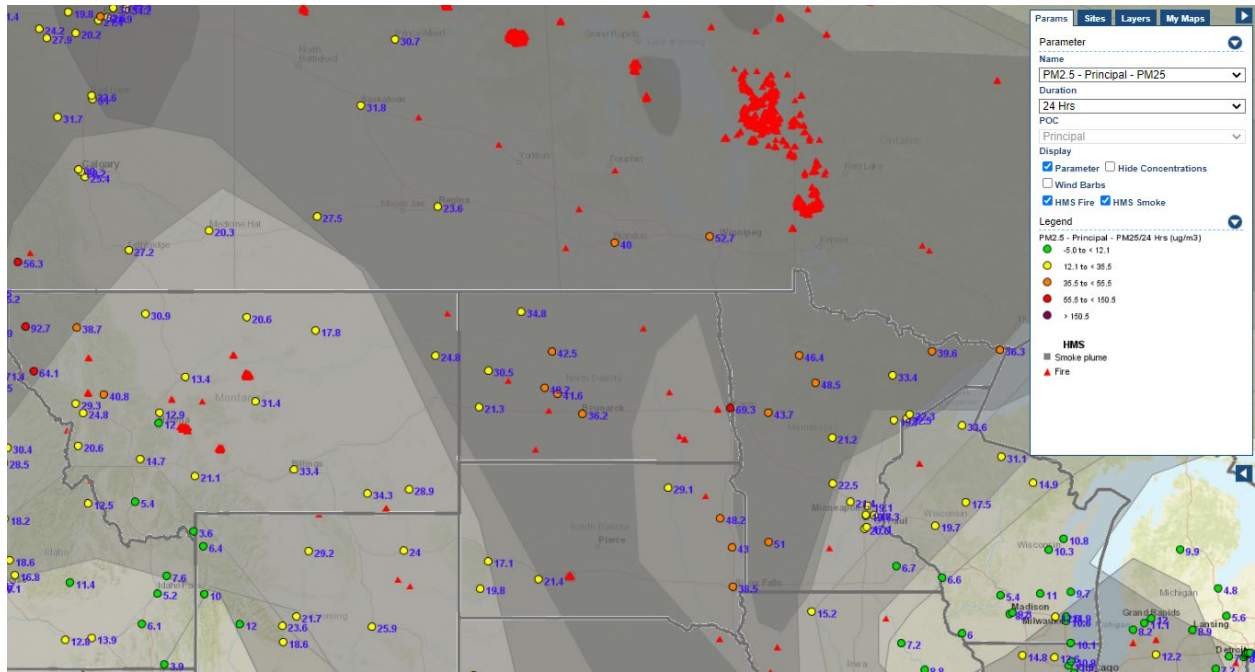

Analyzed smoke, hotspots, and 24-hour PM_{2.5} on August 2, 2021.