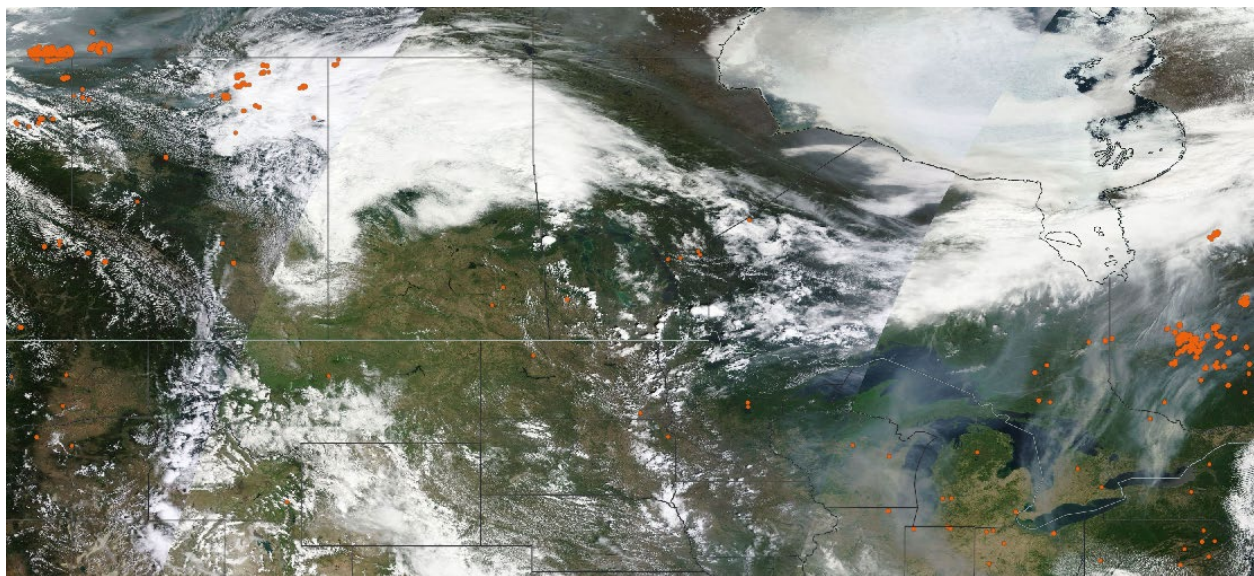

MODIS visible satellite for June 4, 2023.