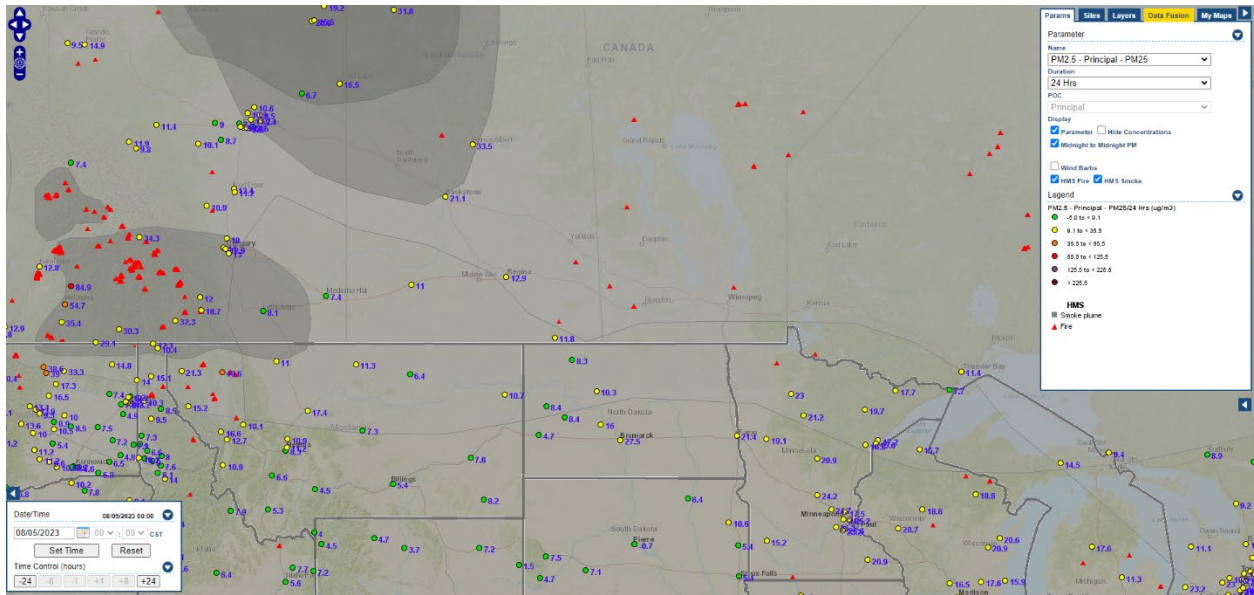

Analyzed smoke, hotspots, and 24-hour PM_{2.5} on August 5, 2023.