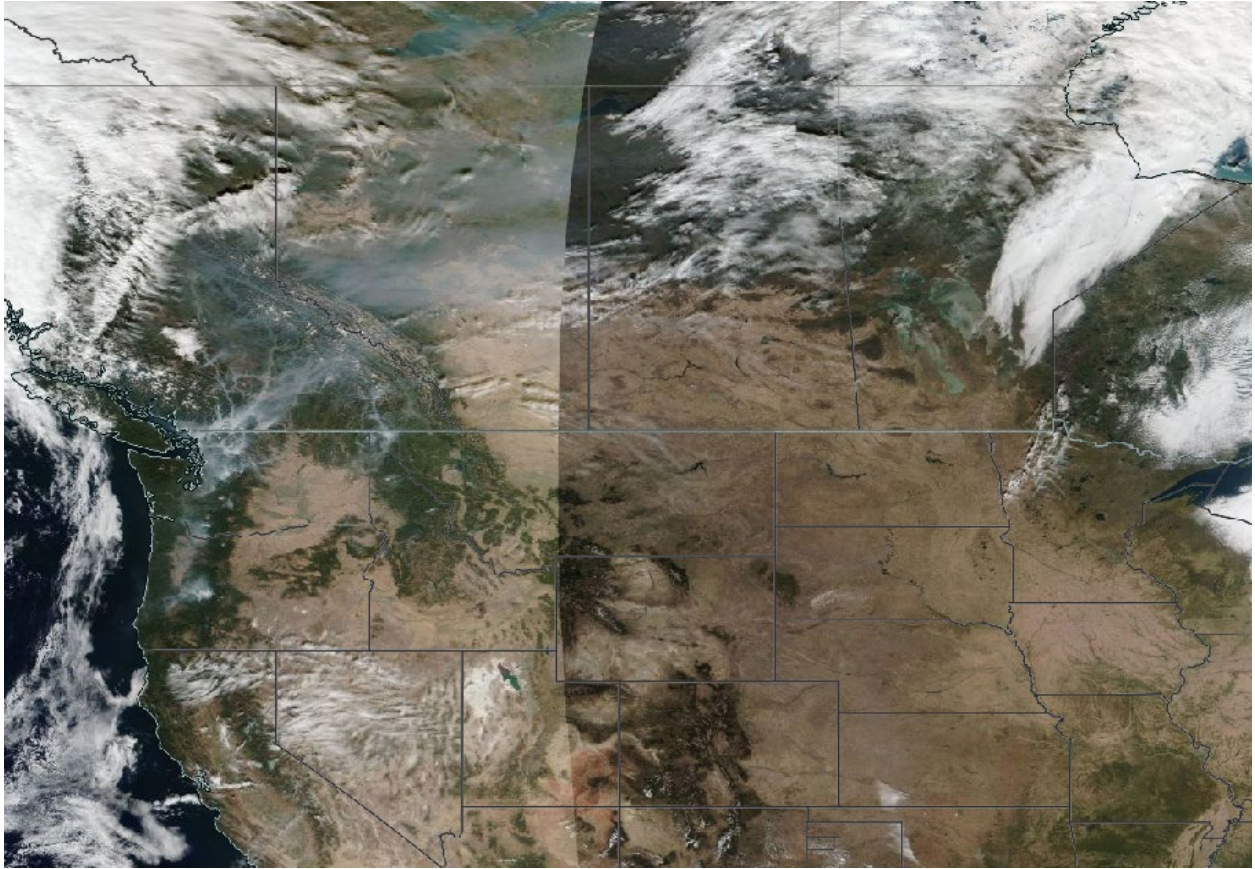

MODIS visible satellite for October 18, 2022