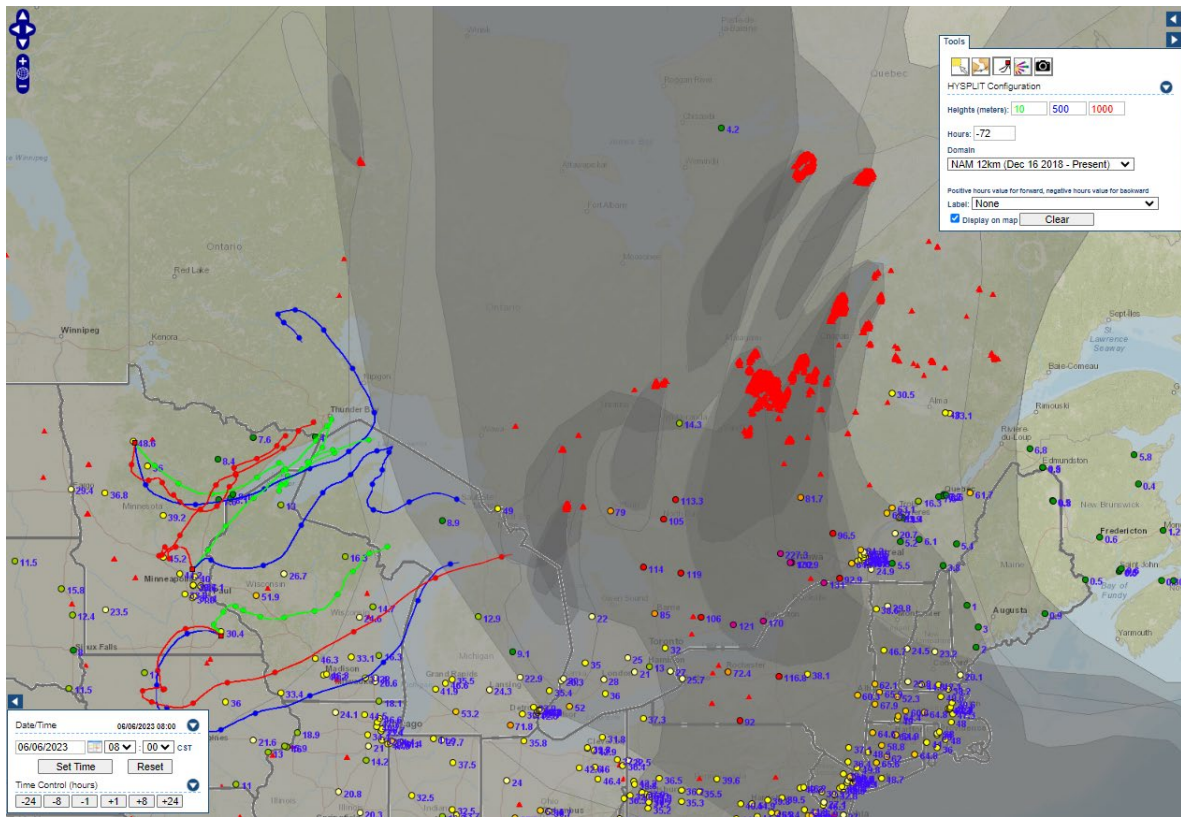

Backward trajectories for June 6, 2023.