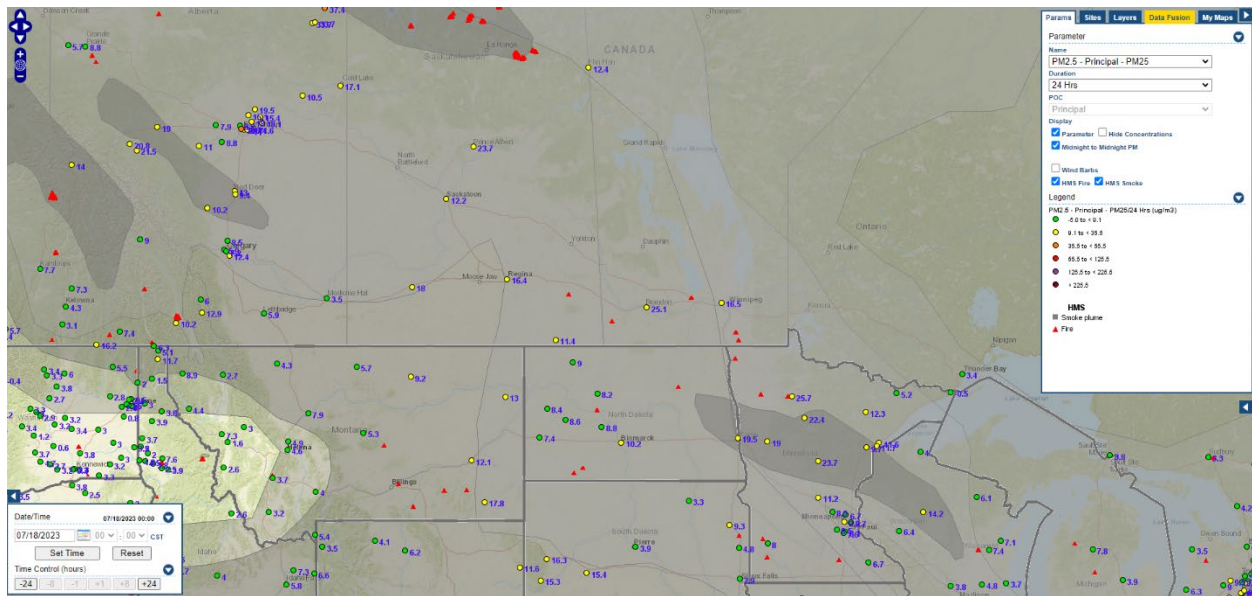

7/18/2023 Impacts

Smoke impacts from wildfires located in Canada.

Monitored 24-hour PM_{2.5} concentrations impacted by smoke on July 18, 2023.

Site	Site AQS	Date (LST)	Daily average (µg/m3)	Max hour (µg/m3)	Notes
Brainerd	270353204	7/18/2023	23.8	38.2	Canada Wildfire Smoke
Detroit Lakes	270052013	7/18/2023	19.0	45.2	Canada Wildfire Smoke
Fargo NW	380171004	7/18/2023	19.6	37.9	Canada Wildfire Smoke
Leech Lake Nation	270213410	7/18/2023	22.4	36.9	Canada Wildfire Smoke
Red Lake Nation	270072304	7/18/2023	25.8	47.1	Canada Wildfire Smoke

Analyzed smoke, hotspots, and 24-hour PM_{2.5} on July 18, 2023.