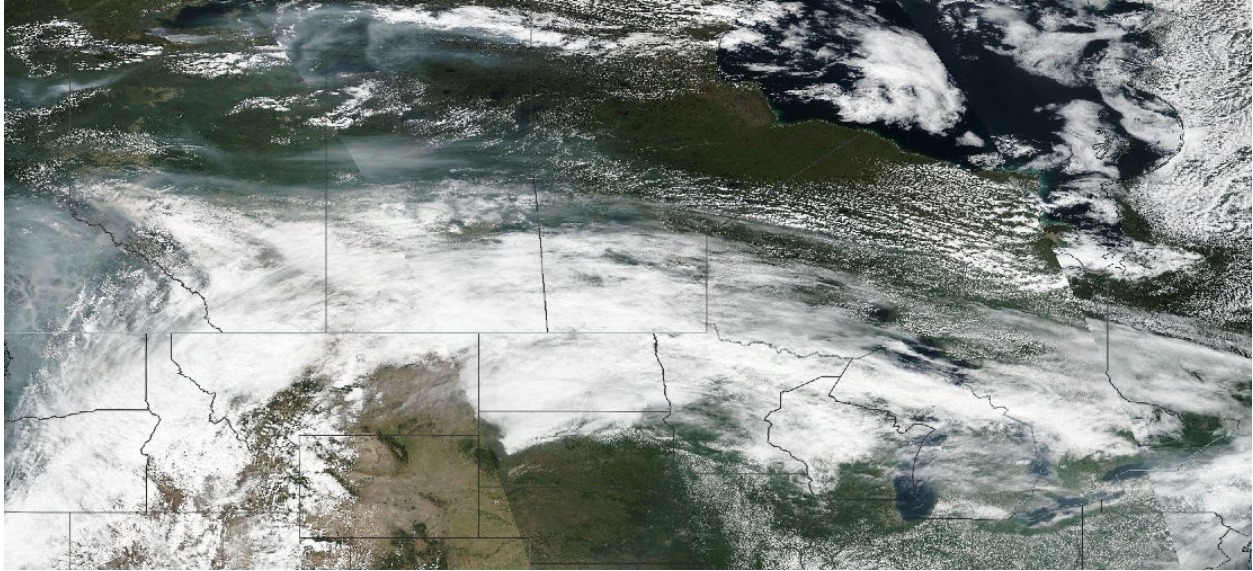

MODIS visible satellite for August 21, 2023.