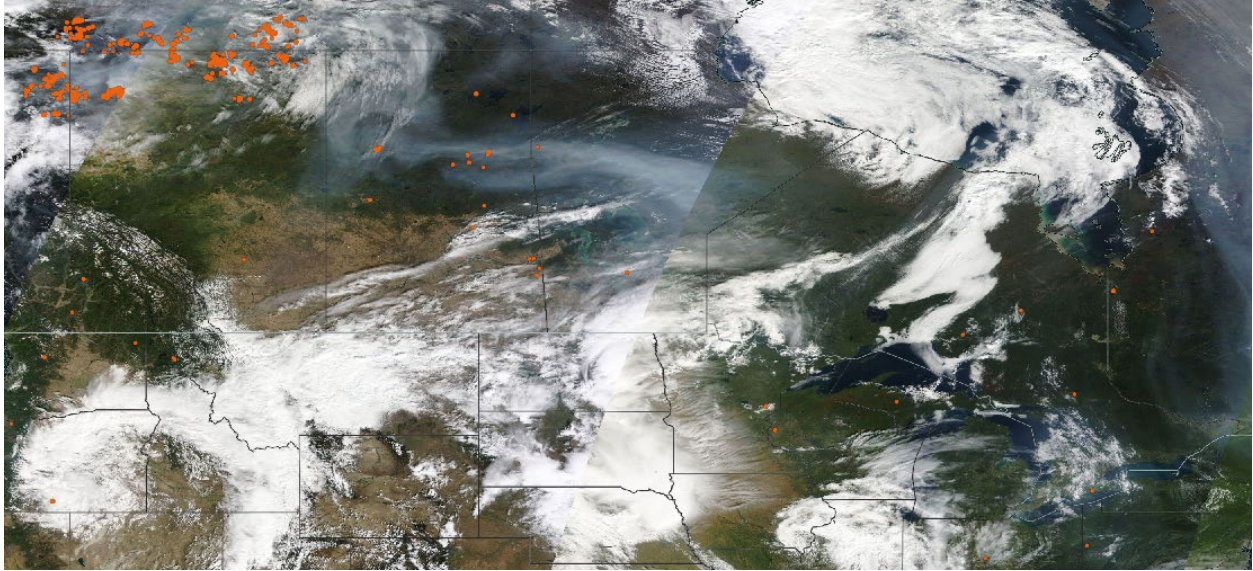

MODIS visible satellite for September 21, 2023.