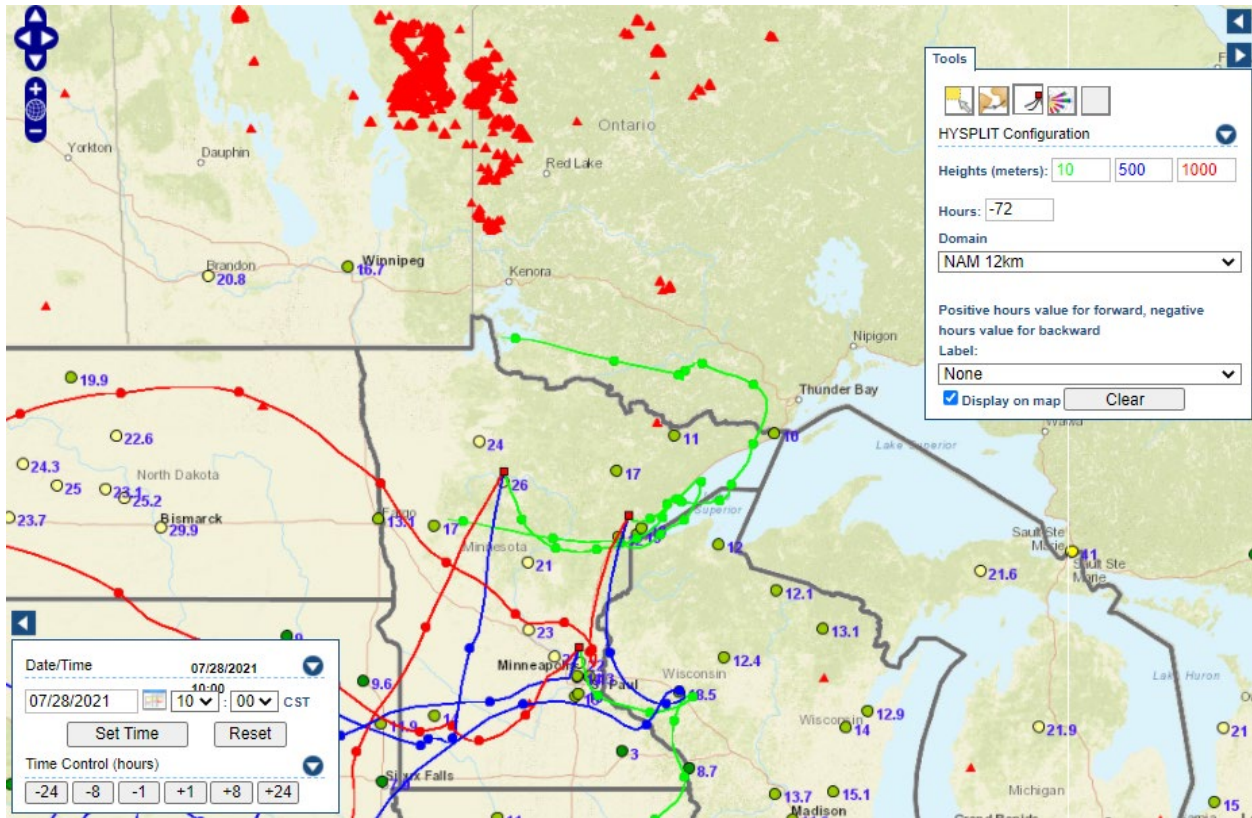

Analyzed smoke, hotspots, and 24-hour PM_{2.5} on July 28, 2021.

MODIS visible satellite for July 28, 2021.

Backward trajectories for July 28, 2021.

7/29/2021 Impacts

Smoke impacts from wildfires located in Canada.