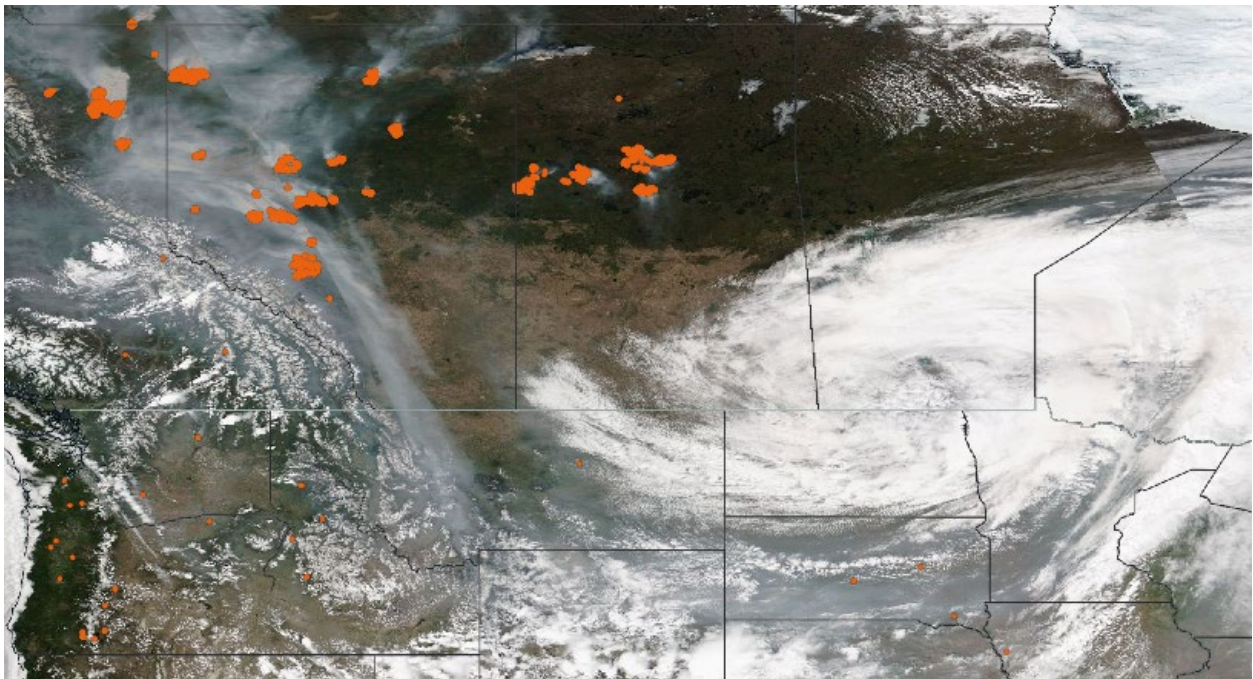

MODIS visible satellite for May 18, 2023.