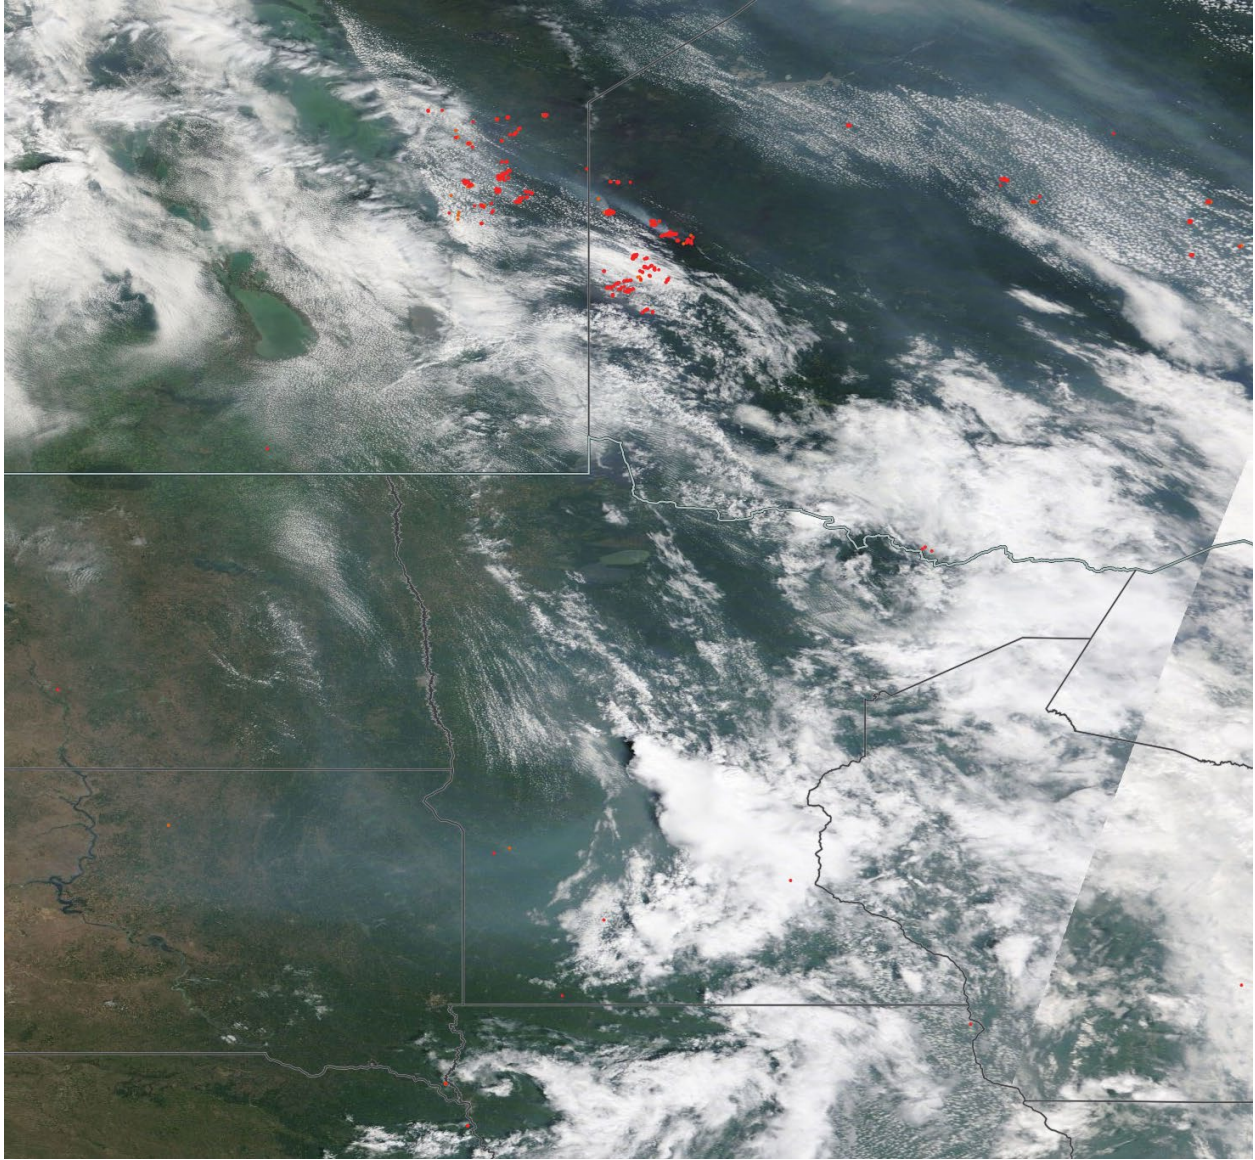

MODIS visible satellite for July 22, 2021.