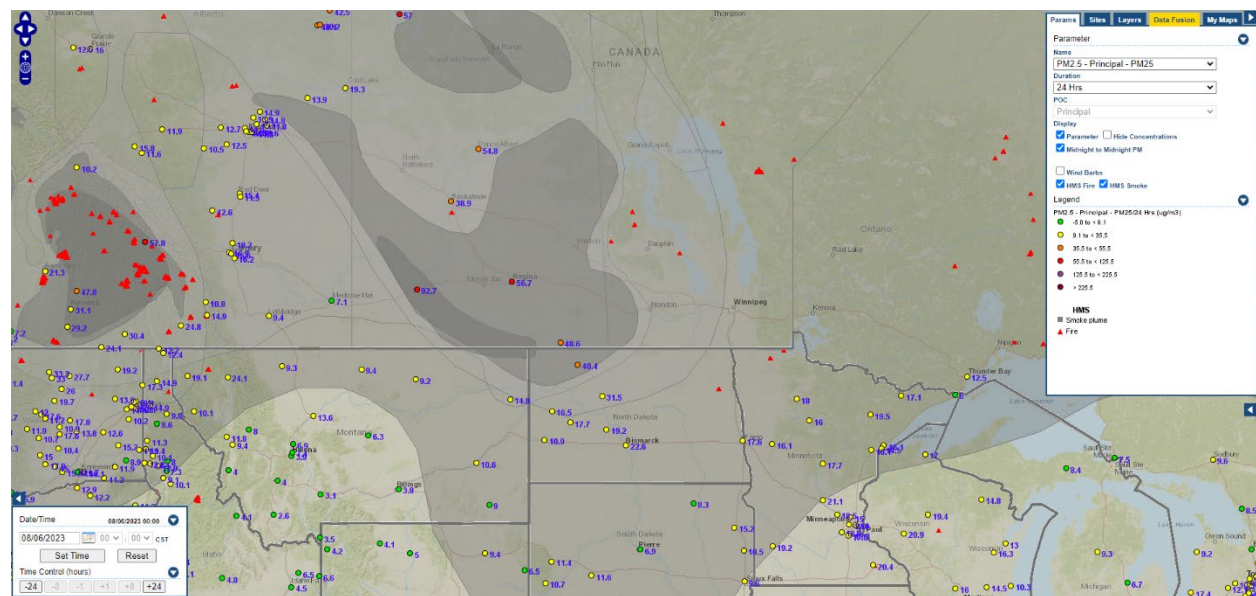

8/6/2023 Impacts

Smoke impacts from wildfires located in Canada.

Monitored 24-hour PM_{2.5} concentrations impacted by smoke on August 6, 2023.

Site	Site AQS	Date (LST)	Daily average (µg/m³)	Max hour (µg/m³)	Notes
Apple Valley	270370470	8/6/2023	19.4	22.7	Canada Wildfire Smoke
Ely	270750005	8/6/2023	17.1	22.5	Canada Wildfire Smoke
Fond du Lac	270177417	8/6/2023	16.1	18.7	Canada Wildfire Smoke
Marshall	270834210	8/6/2023	19.3	22.4	Canada Wildfire Smoke
Red Lake Nation	270072304	8/6/2023	18.0	23.7	Canada Wildfire Smoke
Rochester	271095008	8/6/2023	20.5	22.1	Canada Wildfire Smoke
St. Cloud	271453052	8/6/2023	21.2	26.1	Canada Wildfire Smoke
St. Paul-Harding	271230871	8/6/2023	19.1	23	Canada Wildfire Smoke
Virginia	271377001	8/6/2023	19.6	25.8	Canada Wildfire Smoke

Analyzed smoke, hotspots, and 24-hour PM_{2.5} on August 6, 2023.