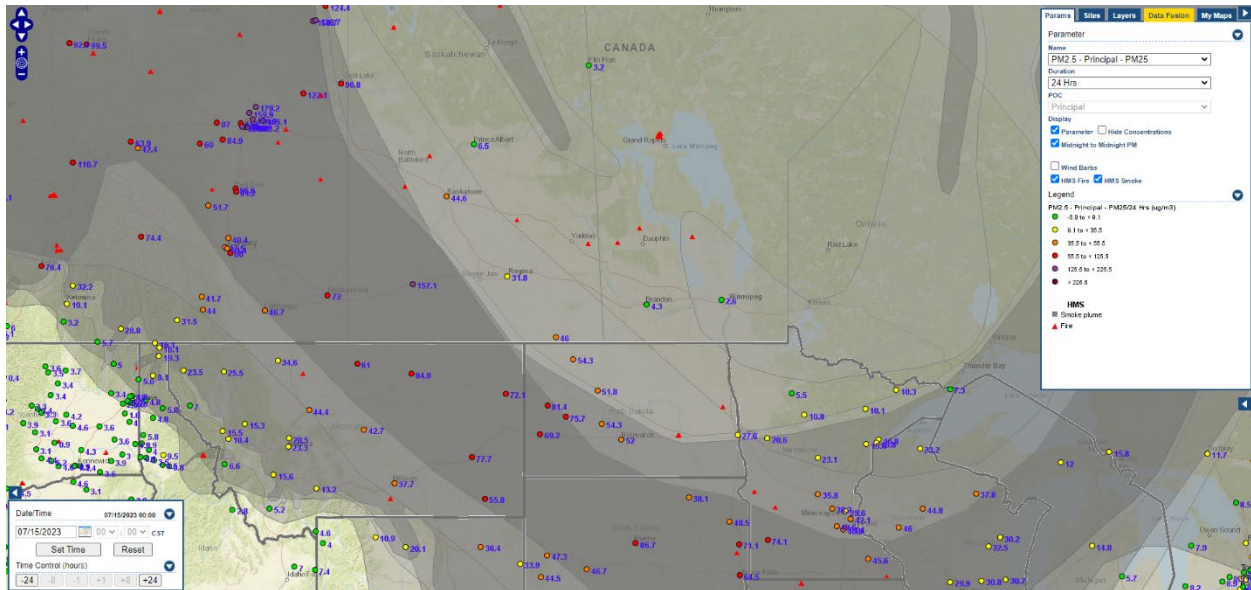

7/15/2023 Impacts

Smoke impacts from wildfires located in Canada.

Monitored 24-hour PM_{2.5} concentrations impacted by smoke on July 15, 2023.

Site	Site AQS	Date (LST)	Daily average (µg/m³)	Max hour (µg/m³)	Notes
Apple Valley	270370470	7/15/2023	51.4	100.3	Canada Wildfire Smoke
Blaine	270031002	7/15/2023	28.6	55	Canada Wildfire Smoke
Brainerd	270353204	7/15/2023	23.2	81.5	Canada Wildfire Smoke
Detroit Lakes	270052013	7/15/2023	20.6	57.2	Canada Wildfire Smoke
Duluth-WDSE	271377550	7/15/2023	16.8	35.5	Canada Wildfire Smoke
Fargo NW	380171004	7/15/2023	27.7	90.4	Canada Wildfire Smoke
Fond du Lac	270177417	7/15/2023	15.7	32.6	Canada Wildfire Smoke
Lakeville - Near Road	270370480	7/15/2023	47.0	83.9	Canada Wildfire Smoke
Marshall	270834210	7/15/2023	74.1	114.2	Canada Wildfire Smoke
Minneapolis - Near Road	270530962	7/15/2023	47.8	48.5	Canada Wildfire Smoke
Rochester	271095008	7/15/2023	45.7	80.5	Canada Wildfire Smoke
Shakopee	271390505	7/15/2023	49.7	84.8	Canada Wildfire Smoke
St. Cloud	271453052	7/15/2023	35.8	66.6	Canada Wildfire Smoke
St. Michael	271713201	7/15/2023	38.3	77.9	Canada Wildfire Smoke
St. Paul-Harding	271230871	7/15/2023	42.2	81.2	Canada Wildfire Smoke
West Duluth	271377554	7/15/2023	16.9	33.8	Canada Wildfire Smoke

Analyzed smoke, hotspots, and 24-hour PM_{2.5} on July 15, 2023.