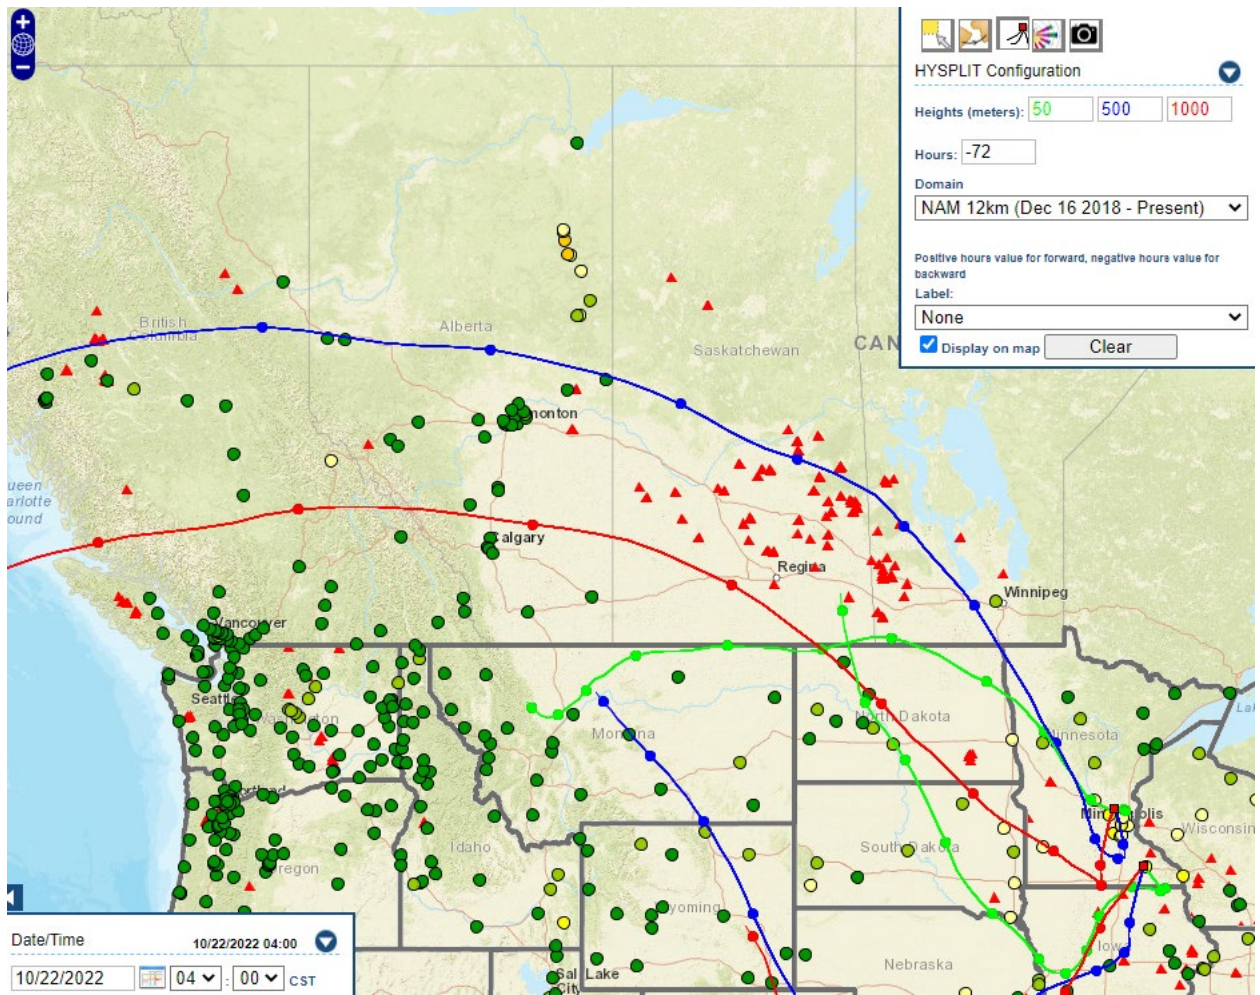

Backward trajectories for October 22, 2022.