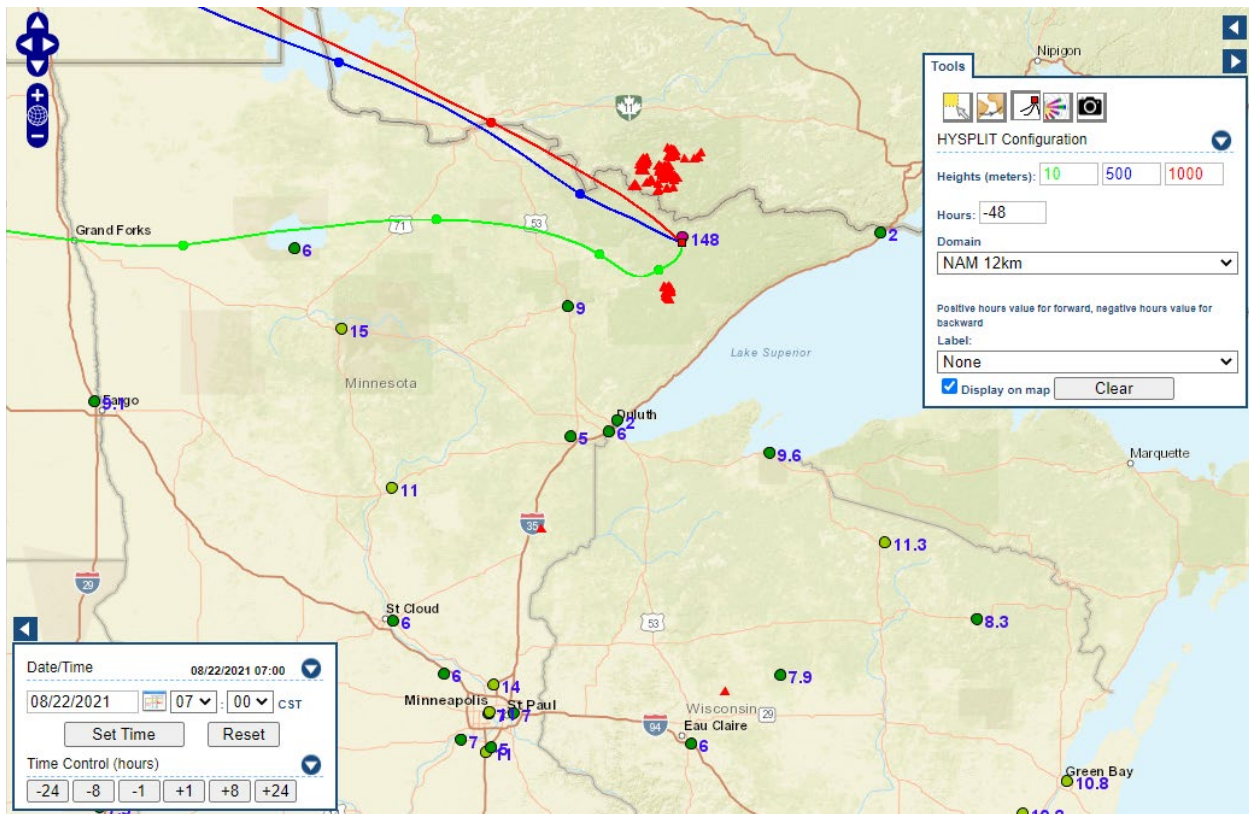

Analyzed smoke, hotspots, and 24-hour PM_{2.5} on August 22, 2021.

MODIS visible satellite for August 22, 2021.

Backward trajectories for August 22, 2021.

8/24/2021 Impacts

Smoke impacts from wildfires over northeast Minnesota and Quetico Provincial Park.