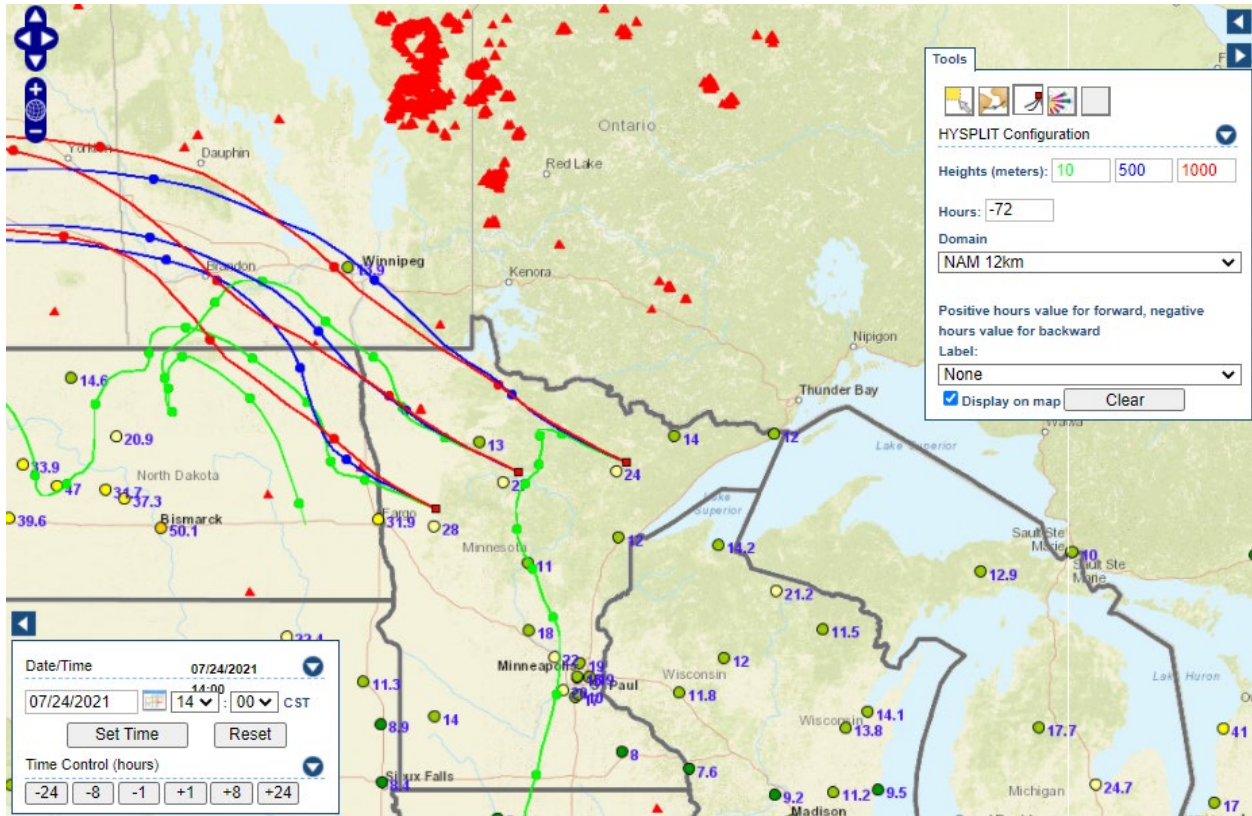

Analyzed smoke, hotspots, and 24-hour PM_{2.5} on July 24, 2021.

MODIS visible satellite for July 24, 2021.

Backward trajectories for July 24, 2021.

7/25/2021 Impacts

Smoke impacts from wildfires located in Canada.