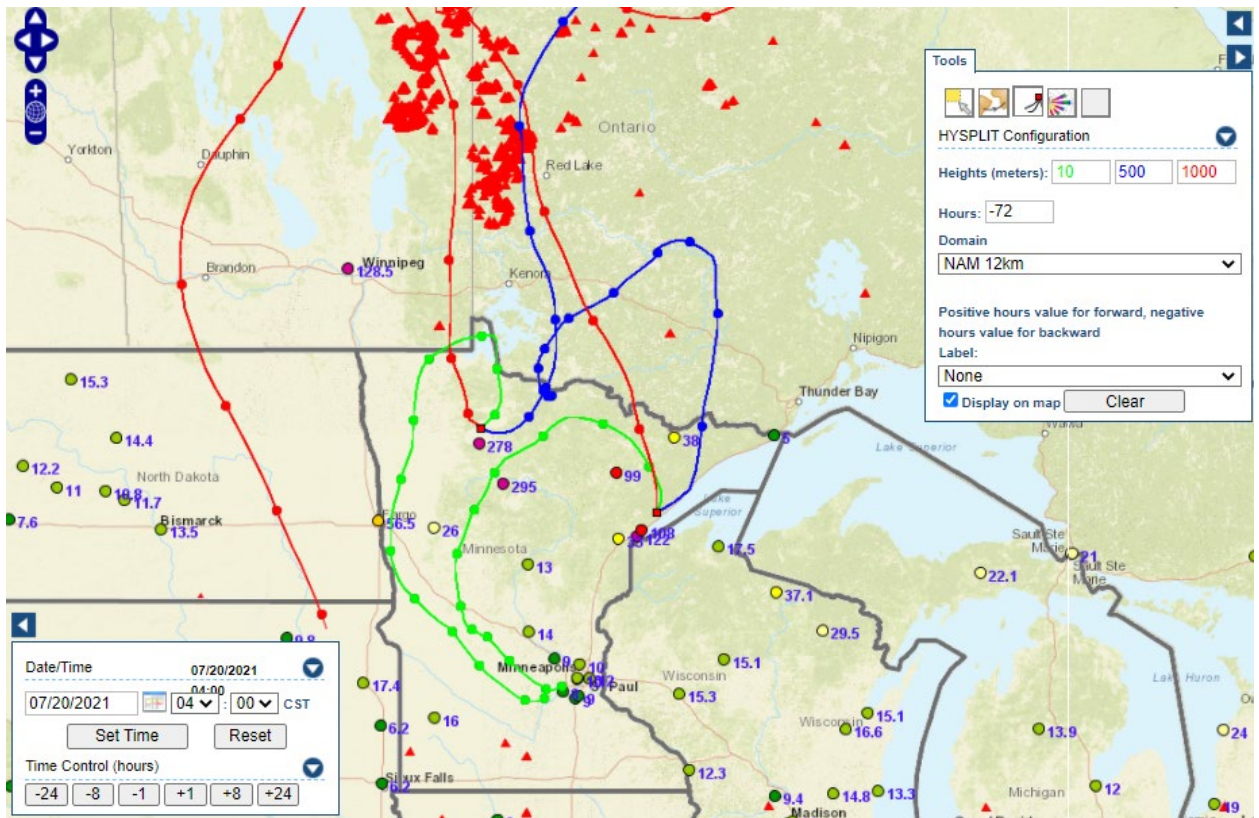

Backward trajectories for July 20, 2021.