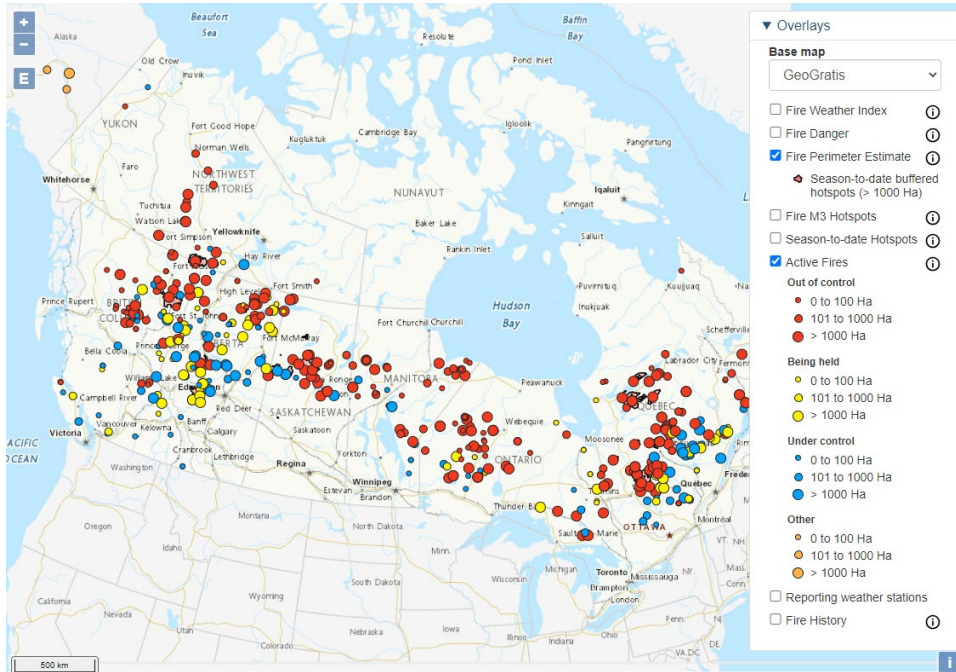

Western Canada wildfires – October 2022

Several late season wildfires occurred in western Canada during October 2022. The map below shows fire locations on October 19, 2022 (Figure 13). Satellite images and backward trajectories showing impacts to Minnesota monitors are included in the daily fire impacts section.

Figure 13: Active fires and fire perimeters on October 19, 2022.

Canada wildfires – Summer 2023

The 2023 wildfire season easily set records for the number of hectares burned (Figure 14). High wildfire activity occurred across most of Canada, meaning that for much of the summer any wind with a northerly component transported wildfire smoke into Minnesota. Figure 15 shows the weekly wildfire activity, starting on May 15, 2023.

Figure 15d: Active fires and fire perimeters on June 5, 2023.

Figure 15e: Active fires and fire perimeters on June 12, 2023.

Figure 15f: Active fires and fire perimeters on June 19, 2023.

Figure 15g: Active fires and fire perimeters on June 26, 2023.