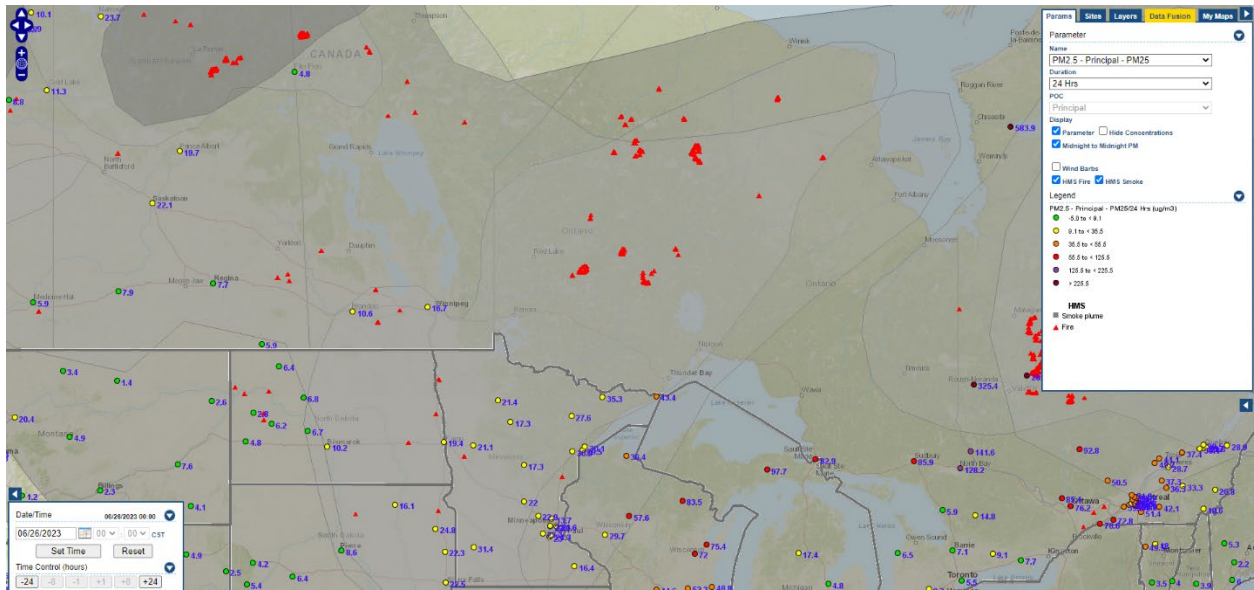

Analyzed smoke, hotspots, and 24-hour PM_{2.5} on June 26, 2023.