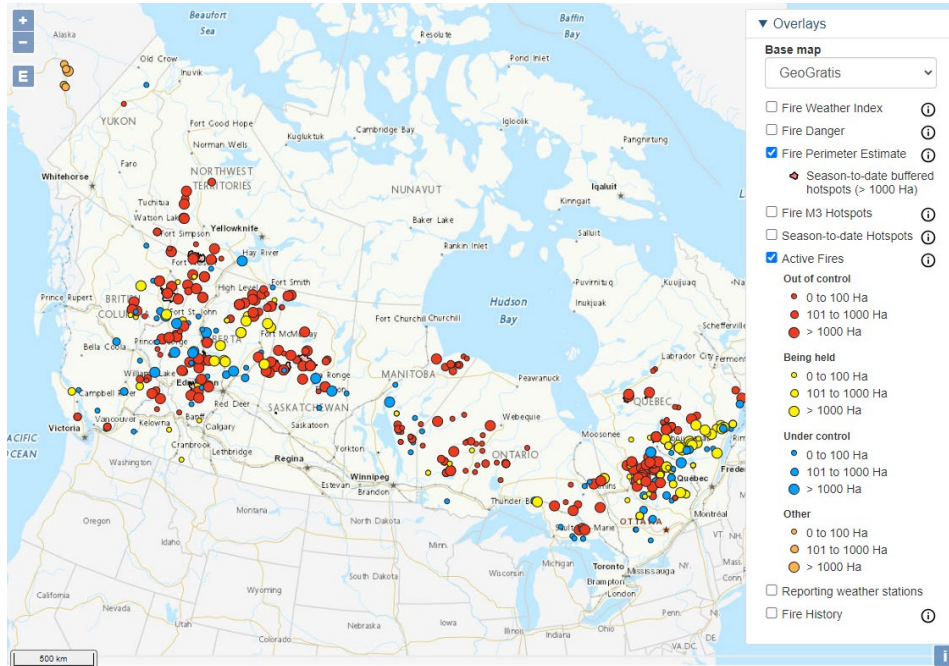

Western Canada wildfires – October 2022

Several late season wildfires occurred in western Canada during October 2022. The map below shows fire locations on October 19, 2022 (Figure 13). Satellite images and backward trajectories showing impacts to Minnesota monitors are included in the daily fire impacts section.

Figure 13: Active fires and fire perimeters on October 19, 2022.

Canada wildfires – Summer 2023

The 2023 wildfire season easily set records for the number of hectares burned (Figure 14). High wildfire activity occurred across most of Canada, meaning that for much of the summer any wind with a northerly component transported wildfire smoke into Minnesota. Figure 15 shows the weekly wildfire activity, starting on May 15, 2023.

Figure 14: Number of Fires and Area burned in Canada from 1970 to 2023.

Figure 15a: Active fires and fire perimeters on May 15, 2023.

Figure 15b: Active fires and fire perimeters on May 22, 2023.

Figure 15c: Active fires and fire perimeters on May 29, 2023.

Figure 15d: Active fires and fire perimeters on June 5, 2023.

Figure 15e: Active fires and fire perimeters on June 12, 2023.

Figure 15f: Active fires and fire perimeters on June 19, 2023.

Figure 15g: Active fires and fire perimeters on June 26, 2023.