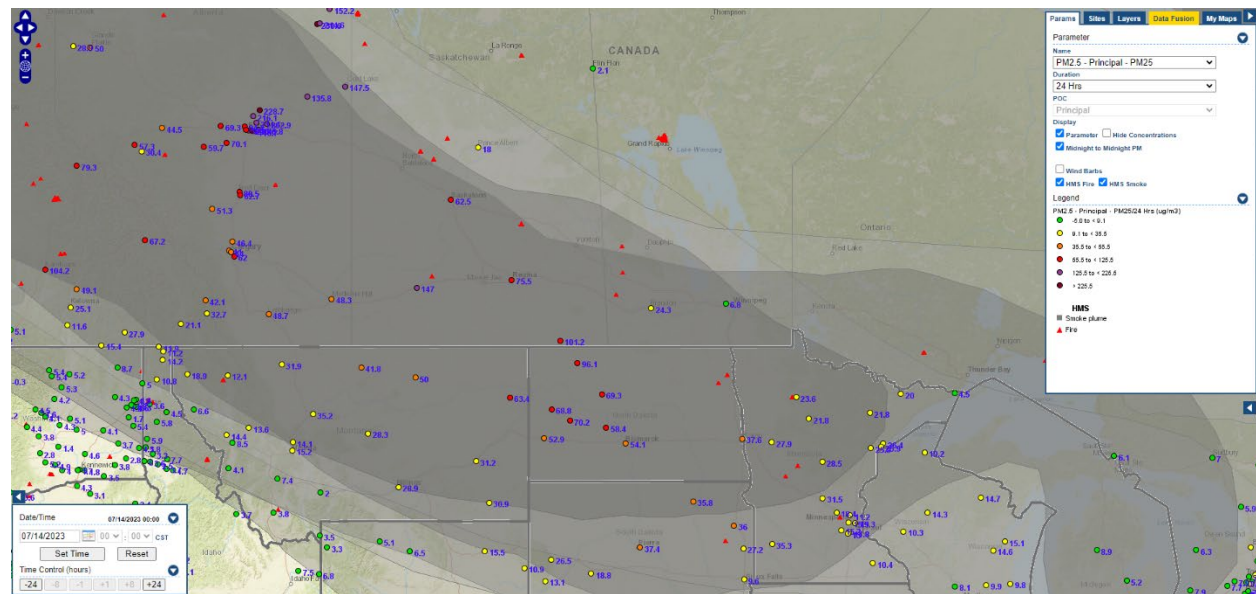

7/14/2023 Impacts

Smoke impacts from wildfires located in Canada.

Monitored 24-hour PM_{2.5} concentrations impacted by smoke on July 14, 2023.

Site	Site AQS	Date (LST)	Daily average (µg/m³)	Max hour (µg/m³)	Notes
Brainerd	270353204	7/14/2023	28.6	53.2	Canada Wildfire Smoke
Detroit Lakes	270052013	7/14/2023	28.0	49.7	Canada Wildfire Smoke
Duluth-WDSE	271377550	7/14/2023	26.5	49.1	Canada Wildfire Smoke
Ely	270750005	7/14/2023	20.1	42.2	Canada Wildfire Smoke
Fargo NW	380171004	7/14/2023	37.7	89	Canada Wildfire Smoke
Fond du Lac	270177417	7/14/2023	25.9	52.2	Canada Wildfire Smoke
Leech Lake Nation	270213410	7/14/2023	21.9	40.3	Canada Wildfire Smoke
Marshall	270834210	7/14/2023	35.3	111.3	Canada Wildfire Smoke
Red Lake Nation	270072304	7/14/2023	23.7	35.8	Canada Wildfire Smoke
St. Cloud	271453052	7/14/2023	31.6	84	Canada Wildfire Smoke
Virginia	271377001	7/14/2023	21.9	45.4	Canada Wildfire Smoke
West Duluth	271377554	7/14/2023	26.0	52.7	Canada Wildfire Smoke

Analyzed smoke, hotspots, and 24-hour PM_{2.5} on July 14, 2023.