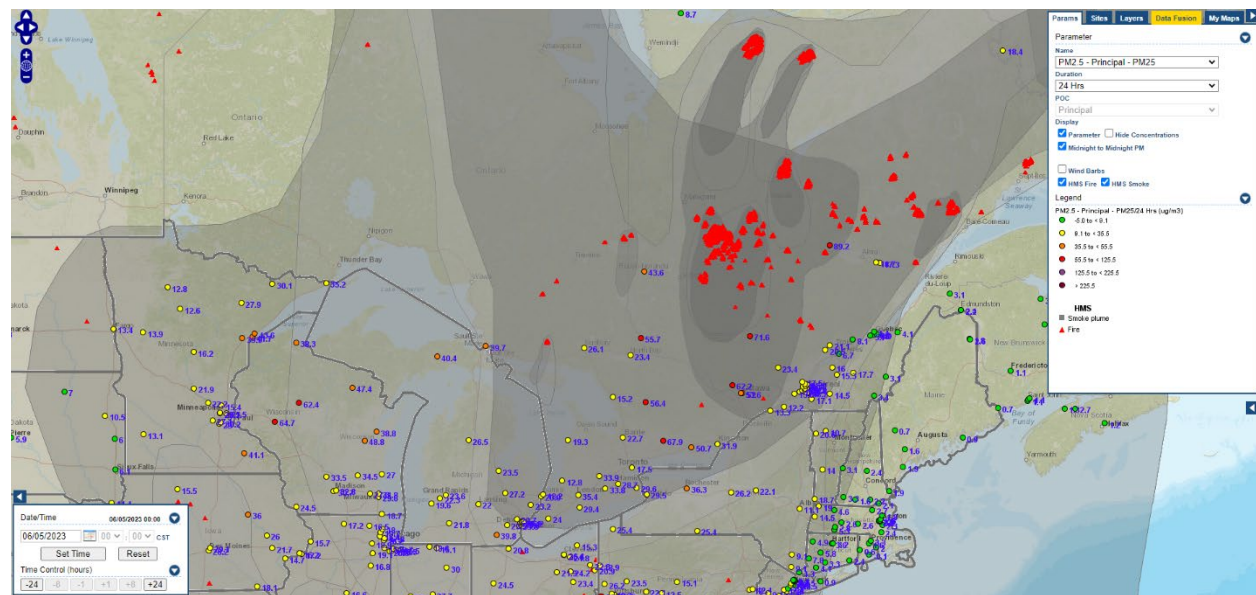

6/5/2023 Impacts

Smoke impacts from wildfires located in Canada.

Monitored 24-hour PM_{2.5} concentrations impacted by smoke on June 5, 2023.

Site	Site AQS	Date (LST)	Daily average (µg/m³)	Max hour (µg/m³)	Notes
Apple Valley	270370470	6/5/2023	30.3	45.1	Canada Wildfire Smoke
Duluth-WDSE	271377550	6/5/2023	43.6	67.8	Canada Wildfire Smoke
Ely	270750005	6/5/2023	30.2	51.7	Canada Wildfire Smoke
Fond du Lac	270177417	6/5/2023	39.9	60.6	Canada Wildfire Smoke
Grand Portage	270317810	6/5/2023	35.3	52	Canada Wildfire Smoke
Lakeville - Near Road	270370480	6/5/2023	29.1	42.5	Canada Wildfire Smoke
Minneapolis - Phillips	270530963	6/5/2023	28.2	46.3	Canada Wildfire Smoke
Minneapolis - Near Road	270530962	6/5/2023	27.1	45	Canada Wildfire Smoke
Rochester	271095008	6/5/2023	41.1	70.4	Canada Wildfire Smoke
Shakopee	271390505	6/5/2023	27.5	42	Canada Wildfire Smoke
St. Cloud	271453052	6/5/2023	21.9	38.8	Canada Wildfire Smoke
St. Michael	271713201	6/5/2023	22.2	33.2	Canada Wildfire Smoke
St. Paul-Harding	271230871	6/5/2023	25.5	39.5	Canada Wildfire Smoke
Virginia	271377001	6/5/2023	28.0	55.3	Canada Wildfire Smoke
West Duluth	271377554	6/5/2023	41.7	63.2	Canada Wildfire Smoke

Analyzed smoke, hotspots, and 24-hour PM_{2.5} on June 5, 2023.