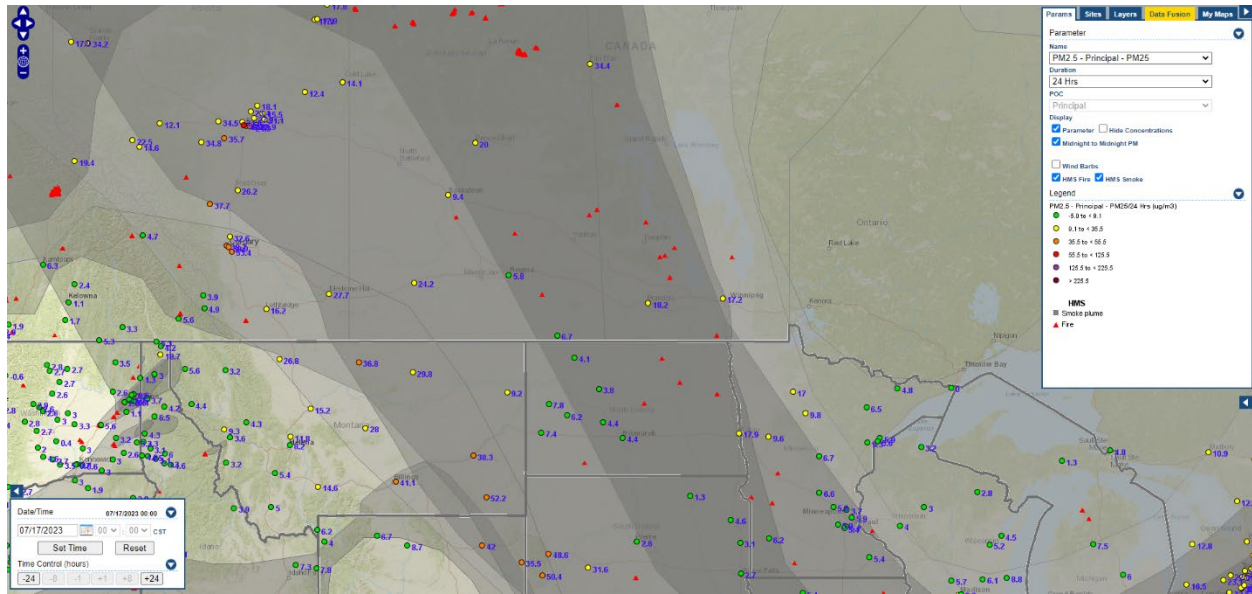

7/17/2023 Impacts

Smoke impacts from wildfires located in Canada.

Monitored 24-hour PM_{2.5} concentrations impacted by smoke on July 17, 2023.

Site	Site AQS	Date (LST)	Daily average (µg/m³)	Max hour (µg/m³)	Notes
Red Lake Nation	270072304	7/17/2023	17.1	47	Canada Wildfire Smoke

Analyzed smoke, hotspots, and 24-hour PM_{2.5} on July 17, 2023.