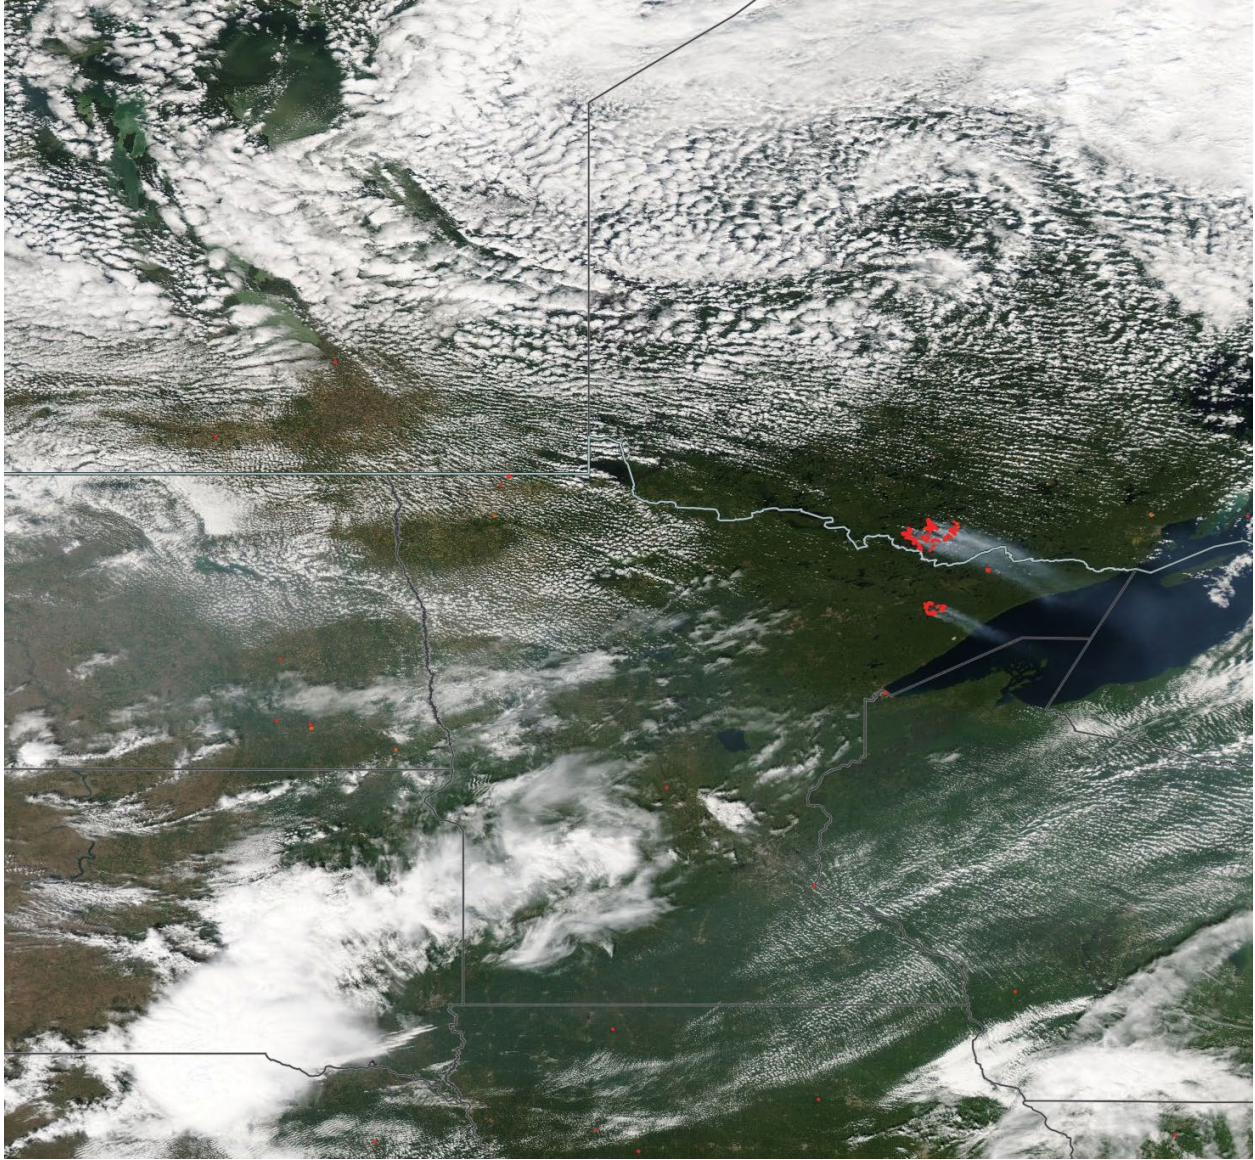

MODIS visible satellite for August 25, 2021.