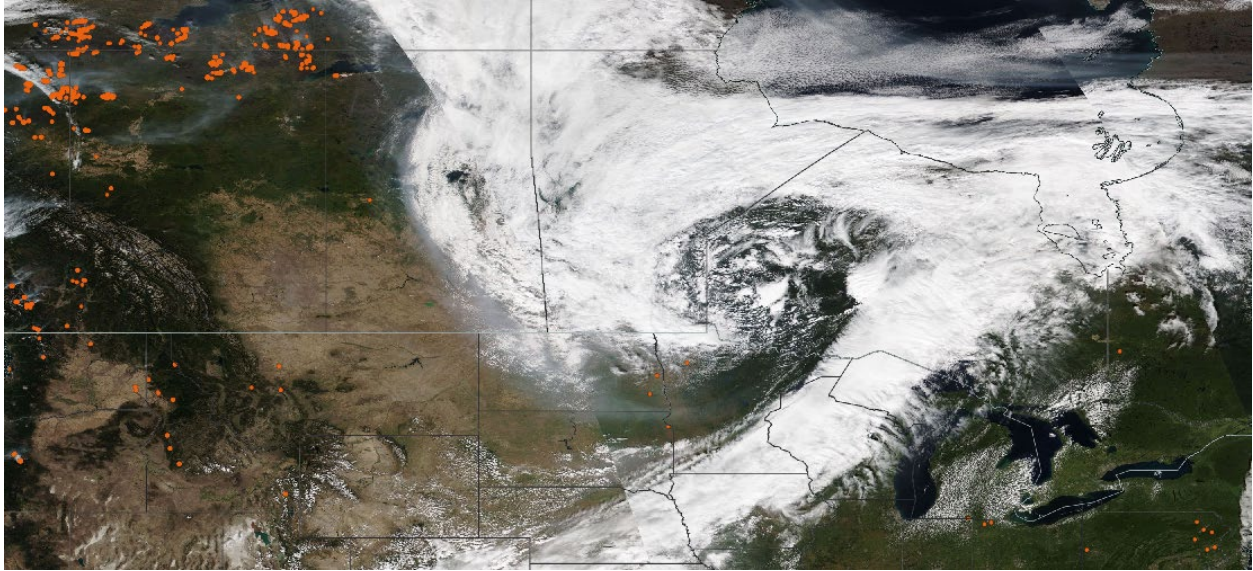

MODIS visible satellite for September 15, 2023.