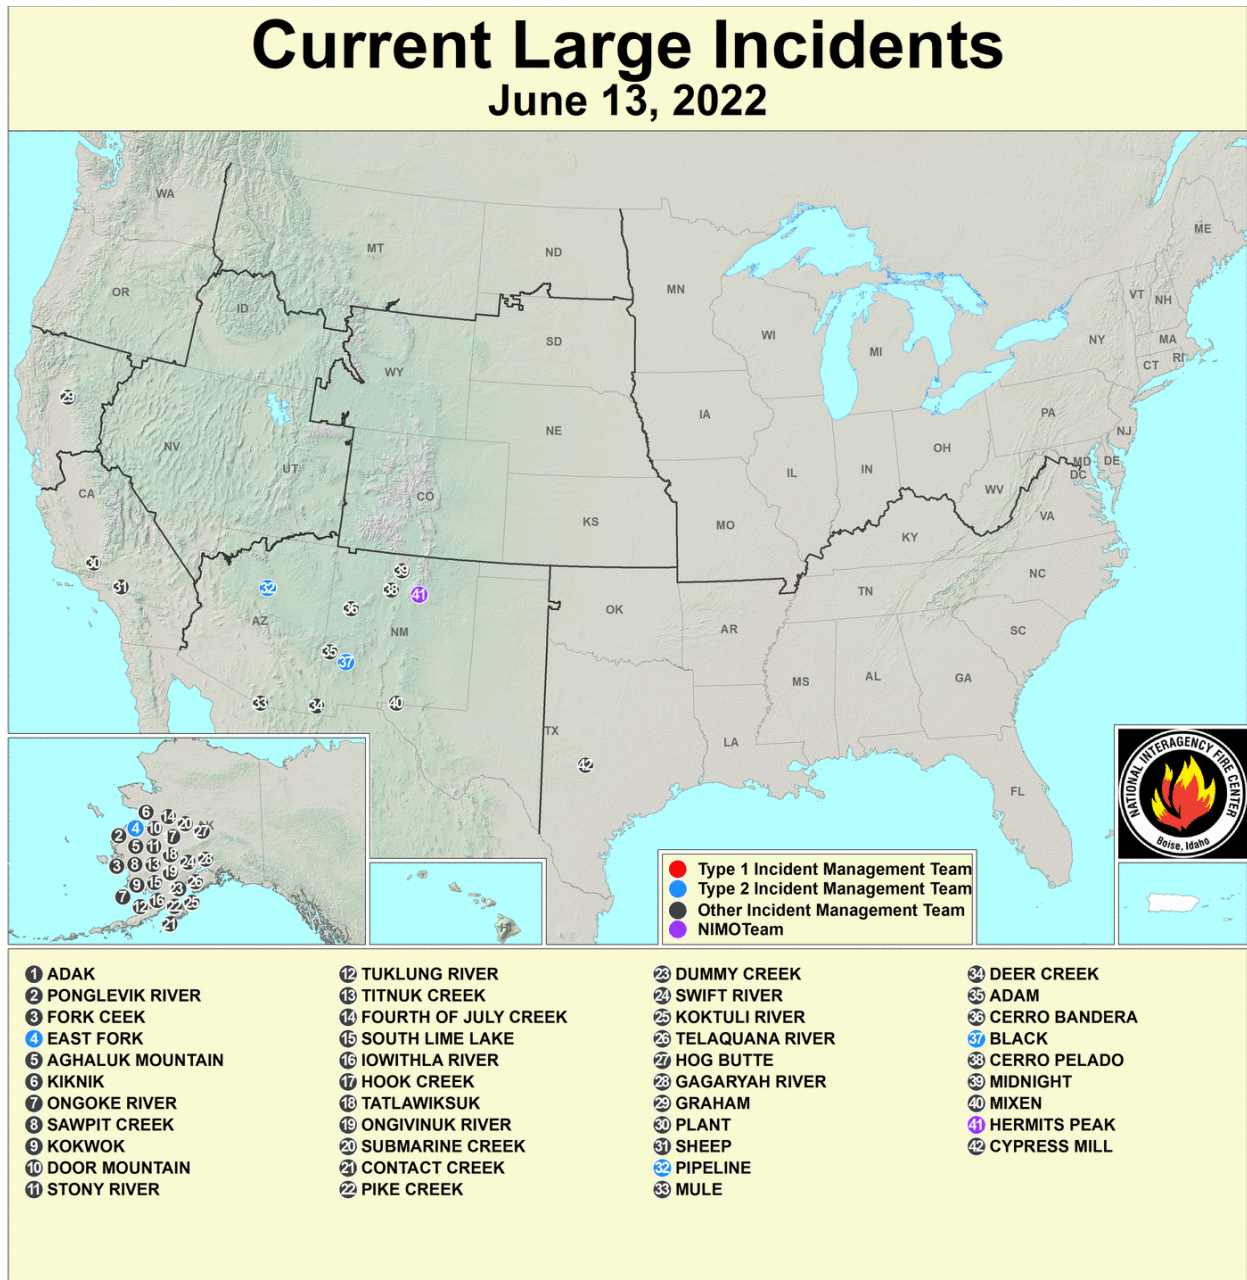

Figure 6e: Active fires and fire perimeters on August 1, 2021.

Figure 6f: Active fires and fire perimeters on August 7, 2021.

Northeast Minnesota wildfires – 2021

Several fires erupted in northeast Minnesota during August 2021. The largest was the Greenwood fire, which burned over 26,000 acres between August 15 and September 15. The John Ek fire burned over 1,300 acres between August 14 and September 15. Several wildfires burned over 120,000 acres in/near Quetico Provincial Park, located just north of the Minnesota border between July 6 and September 15.

Figure 8: Major fires of northern Minnesota. Fires from 2021 are depicted in red.

Figure 9: MODIS AQUA visible satellite image from August 24, 2021.

Southwest US wildfires – June 2022

Several fires were present over New Mexico and Arizona during the second week of June 2022 (Figure 10). The Pipeline fire west of Flagstaff, Arizona was particularly active on June 13, 2022, when the burn area rapidly expanded to over 20,000 acres. Heavy smoke can be seen coming from the fire on June 13, with smoke and haze already over Colorado (Figure 11). Forward trajectories from the fire show air parcels originating over the fire on June 13 over Minnesota on June 14 (Figure 12).

Figure 10: Large incident map for June 13, 2022, from the National Interagency Fire Center.

Figure 11: MODIS visible satellite for June 13, 2022, centered over the southwest US.

Figure 12: Forward trajectories originating from the southwest US on June 13, 2022.

Western Canada wildfires – October 2022

Several late season wildfires occurred in western Canada during October 2022. The map below shows fire locations on October 19, 2022 (Figure 13). Satellite images and backward trajectories showing impacts to Minnesota monitors are included in the daily fire impacts section.