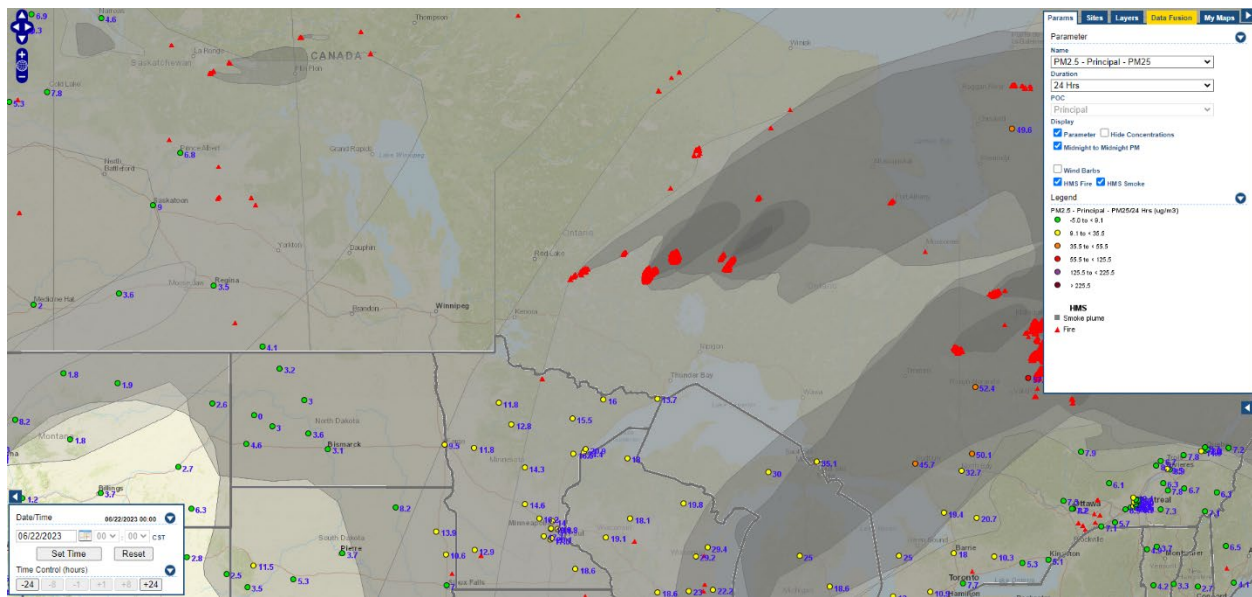

6/22/2023 Impacts

Smoke impacts from wildfires located in Canada.

Monitored 24-hour PM_{2.5} concentrations impacted by smoke on June 22, 2023.

Site	Site AQS	Date (LST)	Daily average (µg/m³)	Max hour (µg/m³)	Notes
Apple Valley	270370470	6/22/2023	20.1	22.2	Canada Wildfire Smoke
Duluth-WDSE	271377550	6/22/2023	21.0	25.2	Canada Wildfire Smoke
Ely	270750005	6/22/2023	16.1	21.6	Canada Wildfire Smoke
Fond du Lac	270177417	6/22/2023	16.6	22.6	Canada Wildfire Smoke
Minneapolis - Phillips	270530963	6/22/2023	19.2	26.4	Canada Wildfire Smoke
Rochester	271095008	6/22/2023	18.7	24.5	Canada Wildfire Smoke
West Duluth	271377554	6/22/2023	24.5	28.2	Canada Wildfire Smoke

Analyzed smoke, hotspots, and 24-hour PM_{2.5} on June 22, 2023.