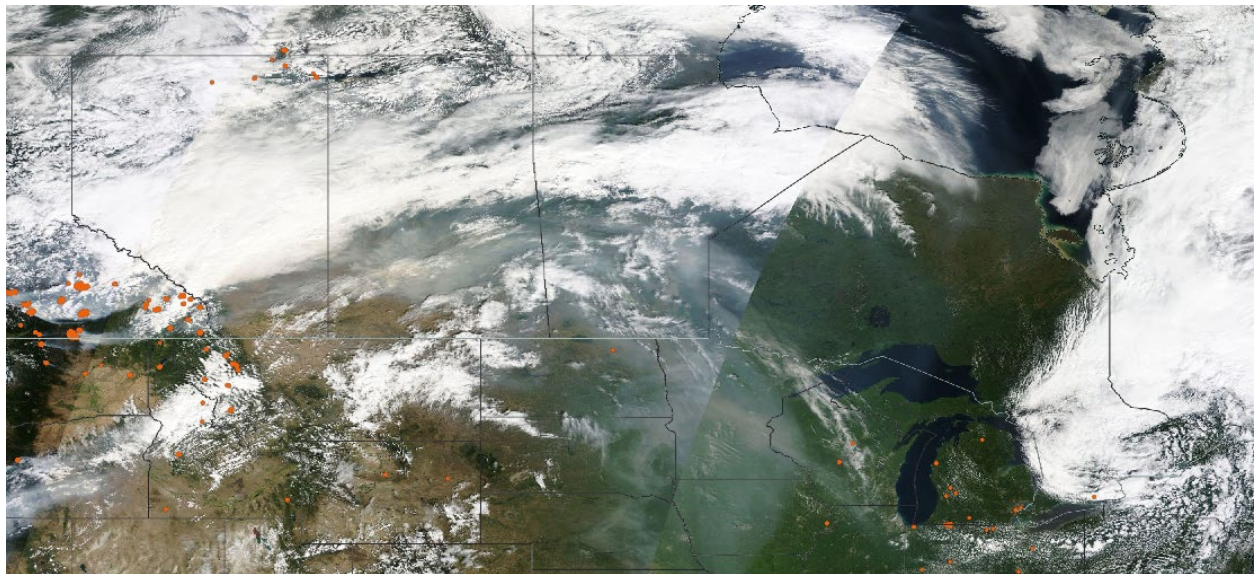

MODIS visible satellite for August 18, 2023.