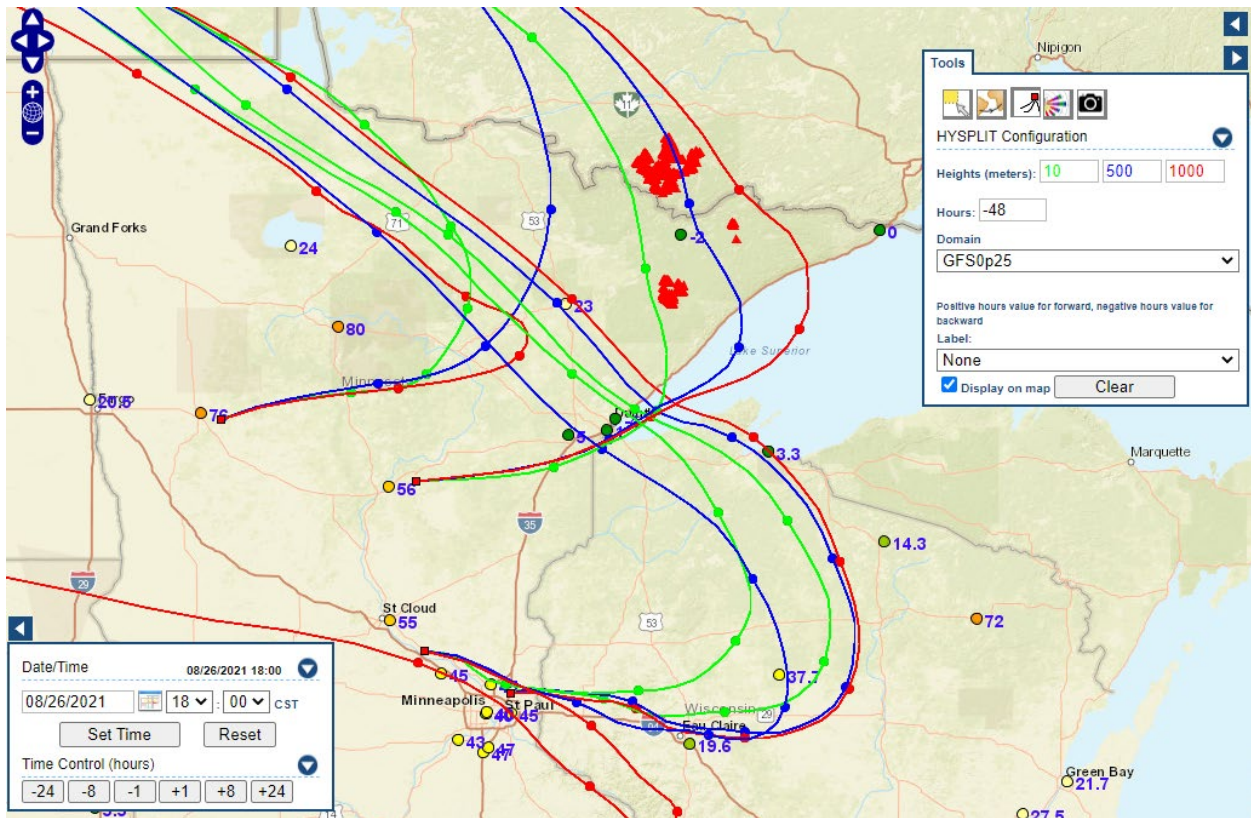

Backward trajectories for August 26, 2021.