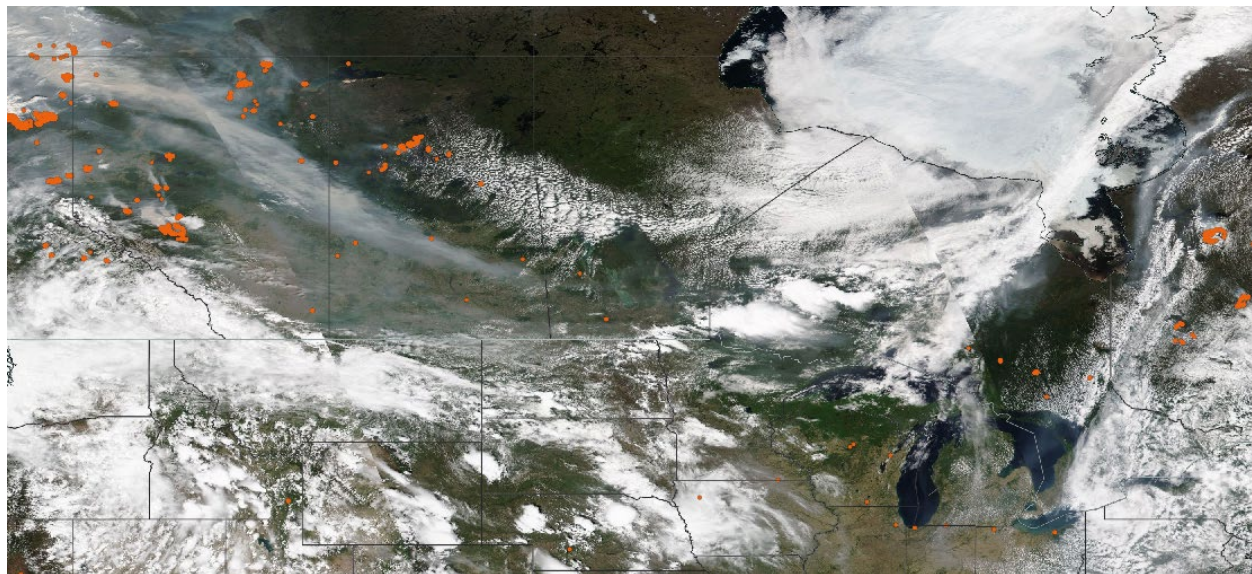

MODIS visible satellite for June 9, 2023.