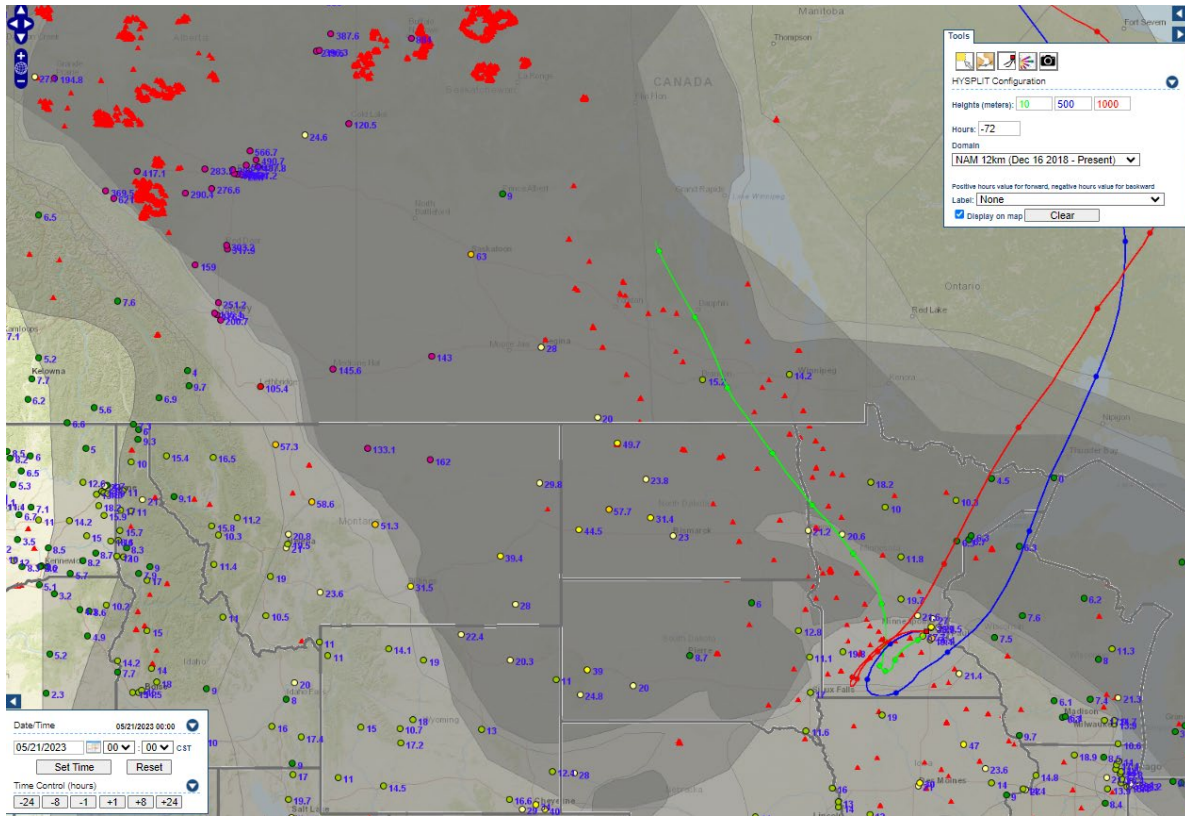

Backward trajectories for May 21, 2023.

5/22/2023 Impacts

Smoke impacts from wildfires located in Canada.

Monitored 24-hour PM_{2.5} concentrations impacted by smoke on May 22, 2023.

Site	Site AQS	Date (LST)	Daily average (µg/m³)	Max hour (µg/m³)	Notes
Apple Valley	270370470	5/22/2023	20.8	28.5	Canada Wildfire Smoke
Fargo NW	380171004	5/22/2023	21.3	26.7	Canada Wildfire Smoke
Lakeville - Near Road	270370480	5/22/2023	19.5	46.5	Canada Wildfire Smoke
Minneapolis - Phillips	270530963	5/22/2023	20.2	28.4	Canada Wildfire Smoke
Minneapolis - Near Road	270530962	5/22/2023	21.7	37	Canada Wildfire Smoke
Rochester	271095008	5/22/2023	20.6	32.7	Canada Wildfire Smoke
Shakopee	271390505	5/22/2023	18.7	25	Canada Wildfire Smoke