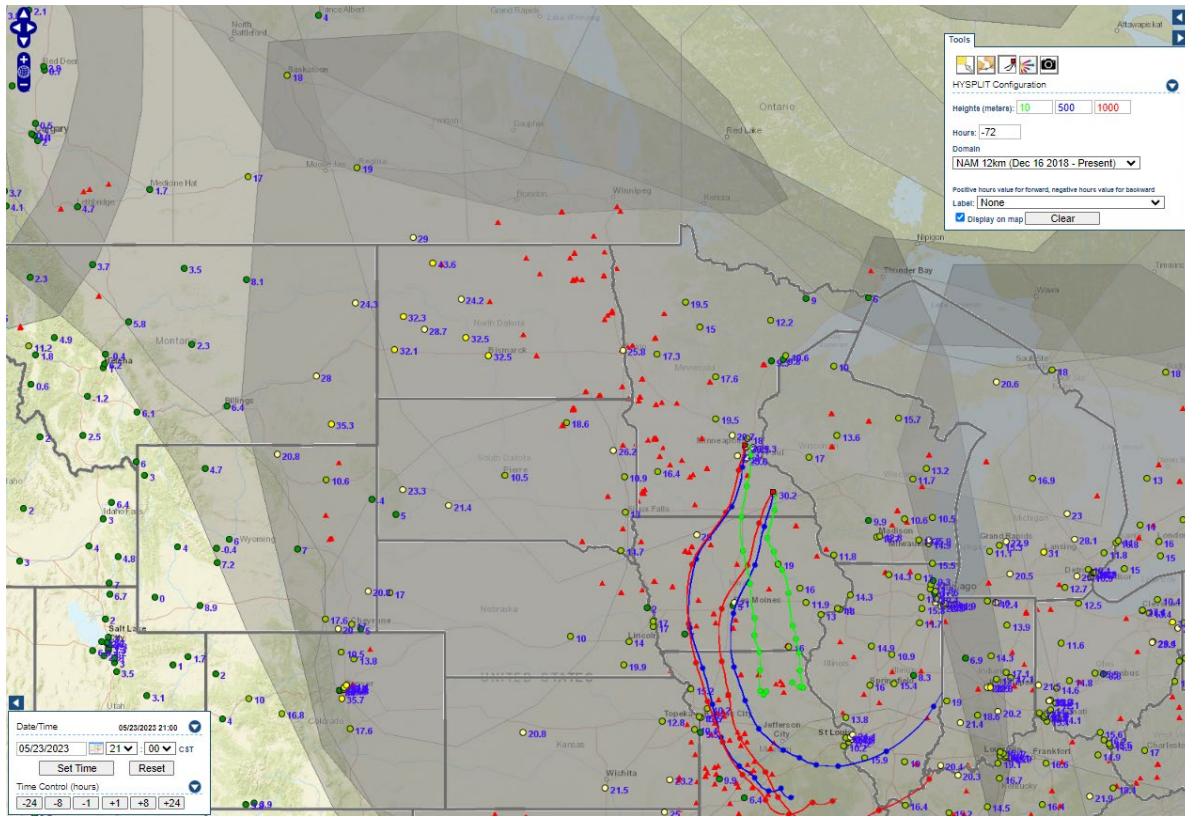

Analyzed smoke, hotspots, and 24-hour PM_{2.5} on May 23, 2023.

MODIS visible satellite for May 23, 2023.

Backward trajectories for May 23, 2023.

6/4/2023 Impacts

Smoke impacts from wildfires located in Canada.