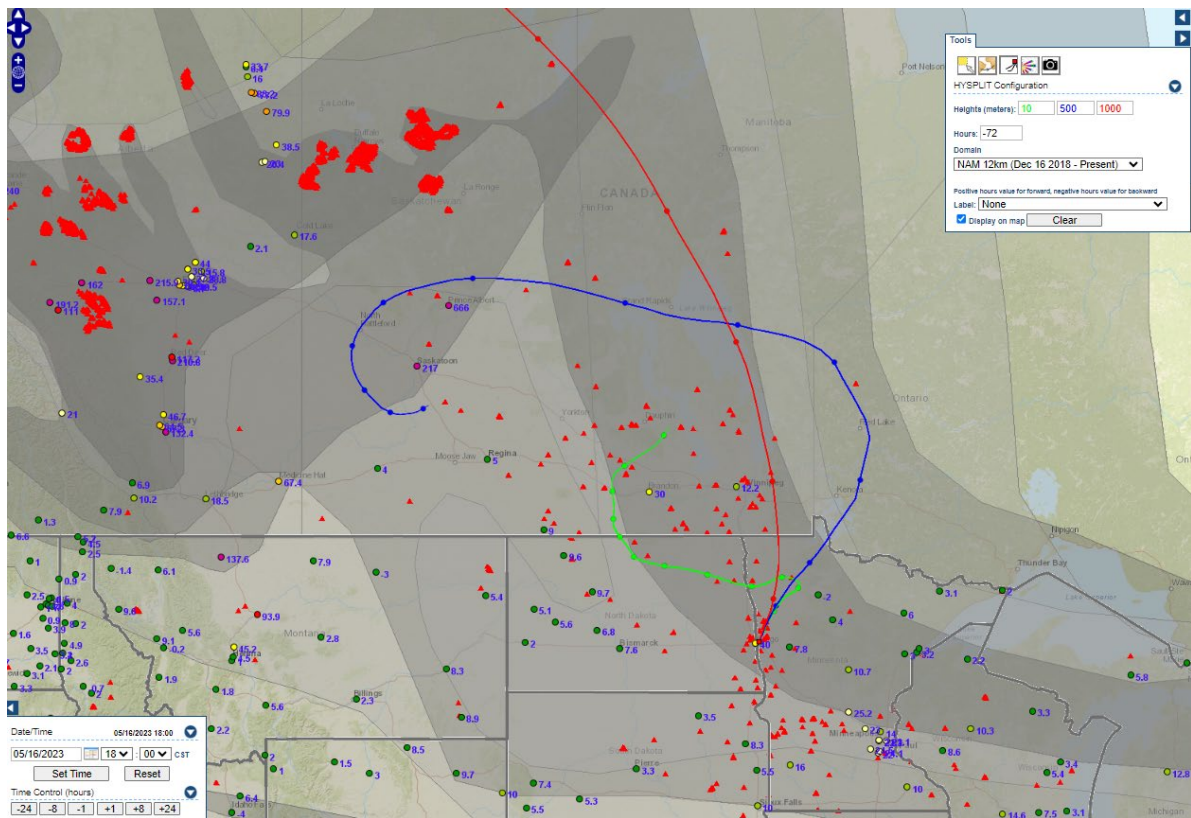

Analyzed smoke, hotspots, and 24-hour PM_{2.5} on May 16, 2023.

MODIS visible satellite for May 16, 2023.

Backward trajectories for May 16, 2023.

5/17/2023 Impacts

Smoke impacts from wildfires located in Canada.