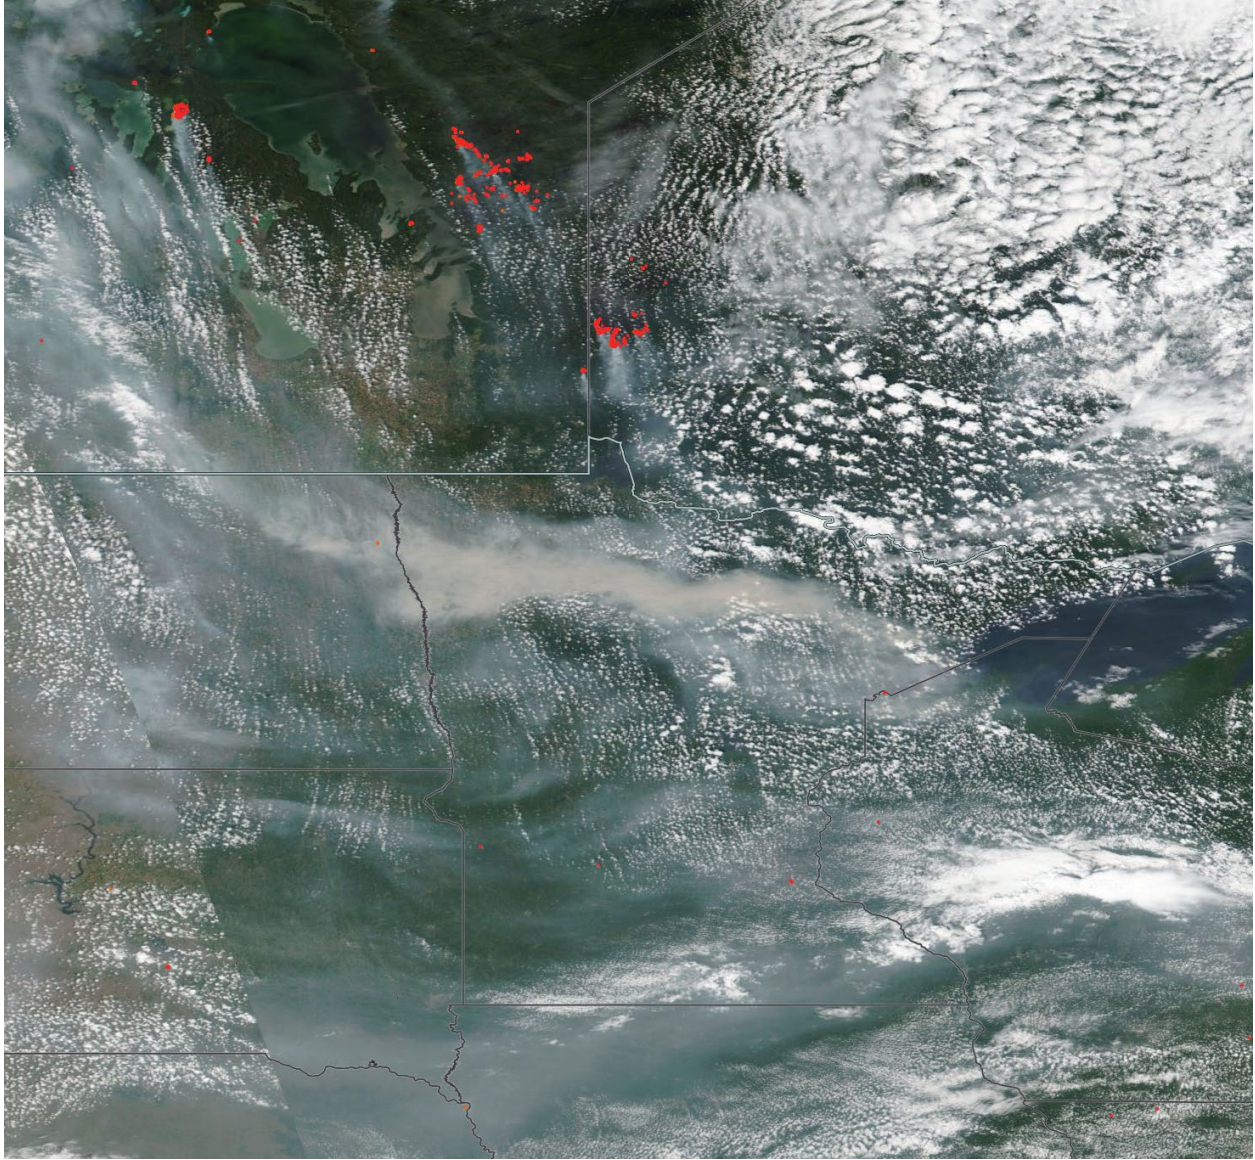

MODIS visible satellite for July 31, 2021.