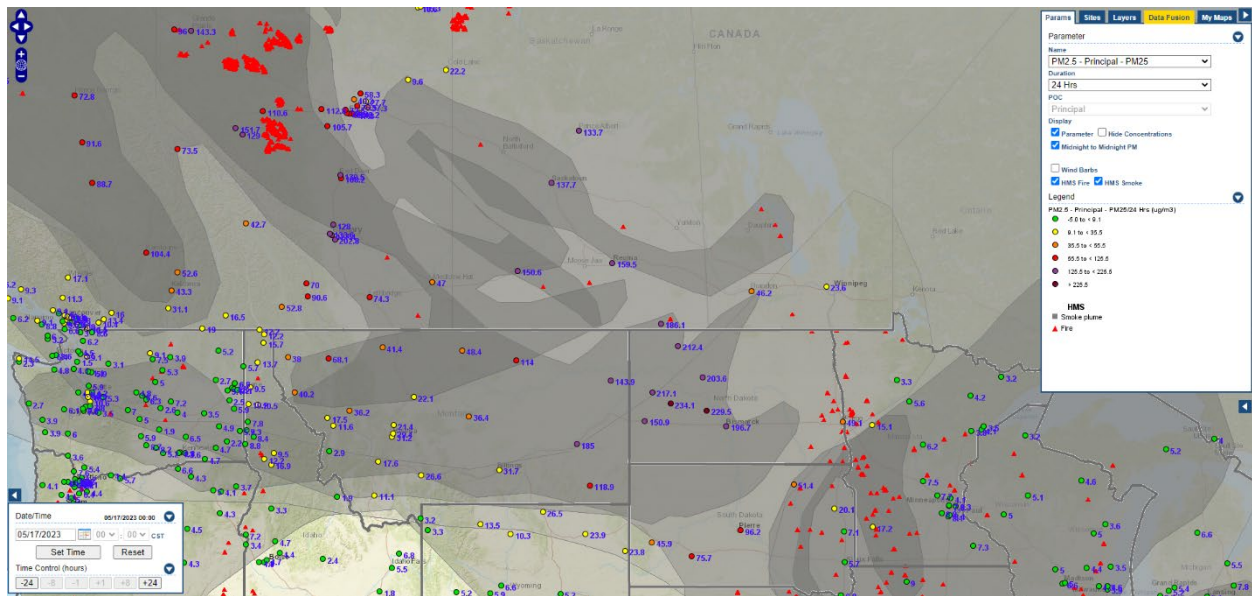

5/17/2023 Impacts

Smoke impacts from wildfires located in Canada.

Monitored 24-hour PM_{2.5} concentrations impacted by smoke on May 17, 2023.

Site	Site AQS	Date (LST)	Daily average (µg/m³)	Max hour (µg/m³)	Notes
Fargo NW	380171004	5/17/2023	49.2	226.9	Canada Wildfire Smoke
Marshall	270834210	5/17/2023	17.2	26.3	Canada Wildfire Smoke

Analyzed smoke, hotspots, and 24-hour PM_{2.5} on May 17, 2023.