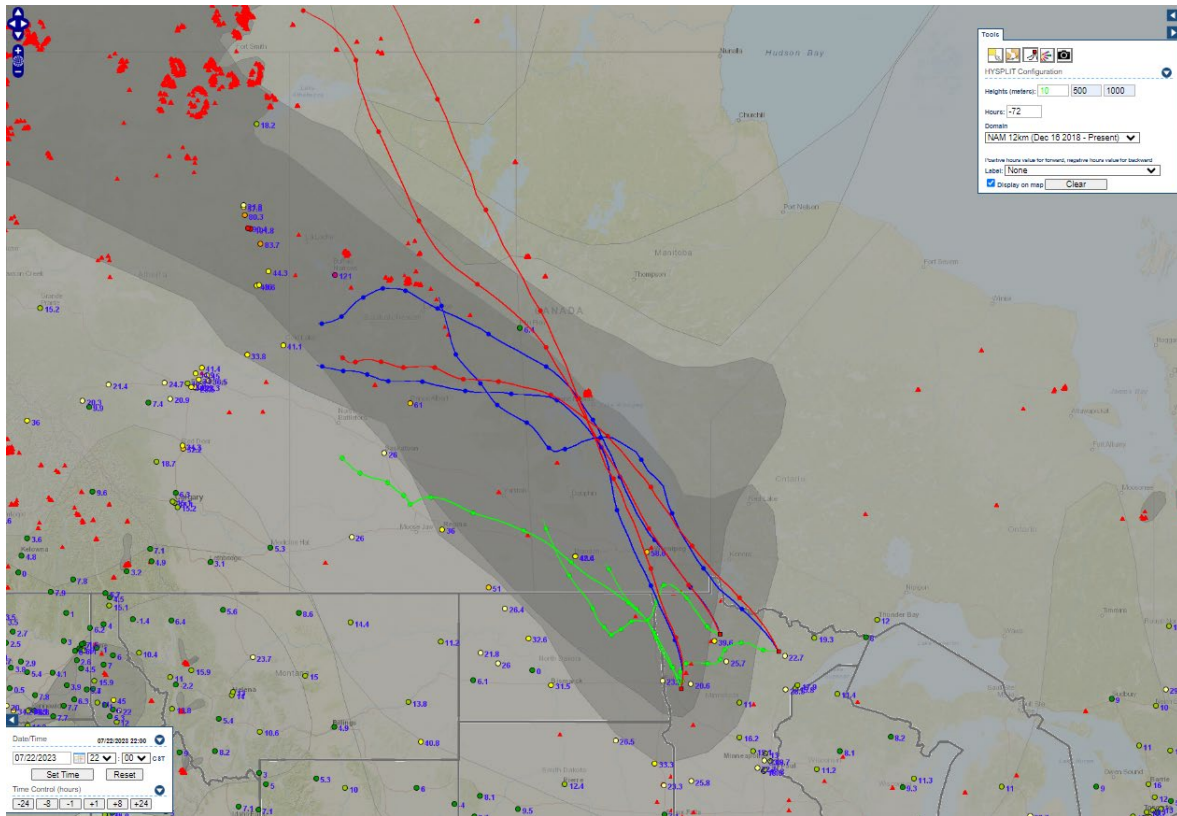

Analyzed smoke, hotspots, and 24-hour PM_{2.5} on July 22, 2023.

MODIS visible satellite for July 22, 2023.

Backward trajectories for July 22, 2023.

7/23/2023 Impacts

Smoke impacts from wildfires located in Canada.