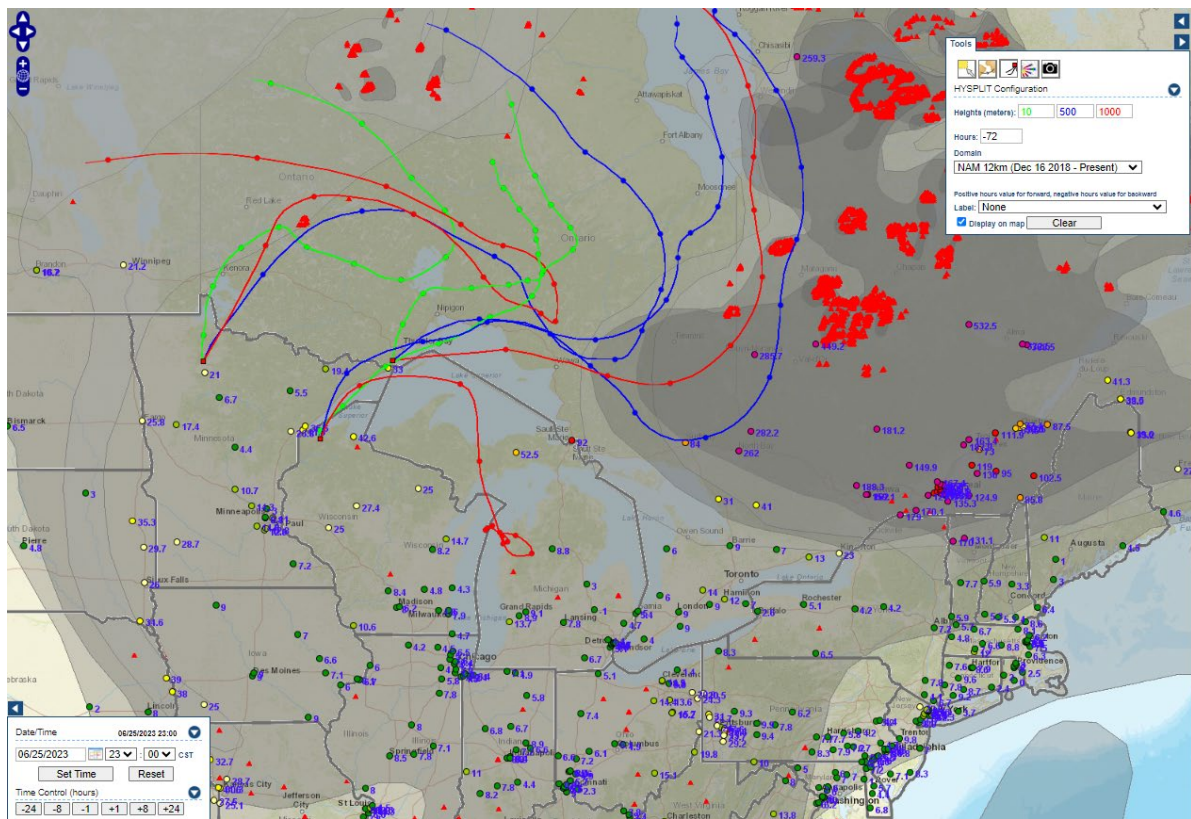

Analyzed smoke, hotspots, and 24-hour PM_{2.5} on June 25, 2023.

MODIS visible satellite for June 25, 2023.

Backward trajectories for June 25, 2023.

6/26/2023 Impacts

Smoke impacts from wildfires located in Canada.