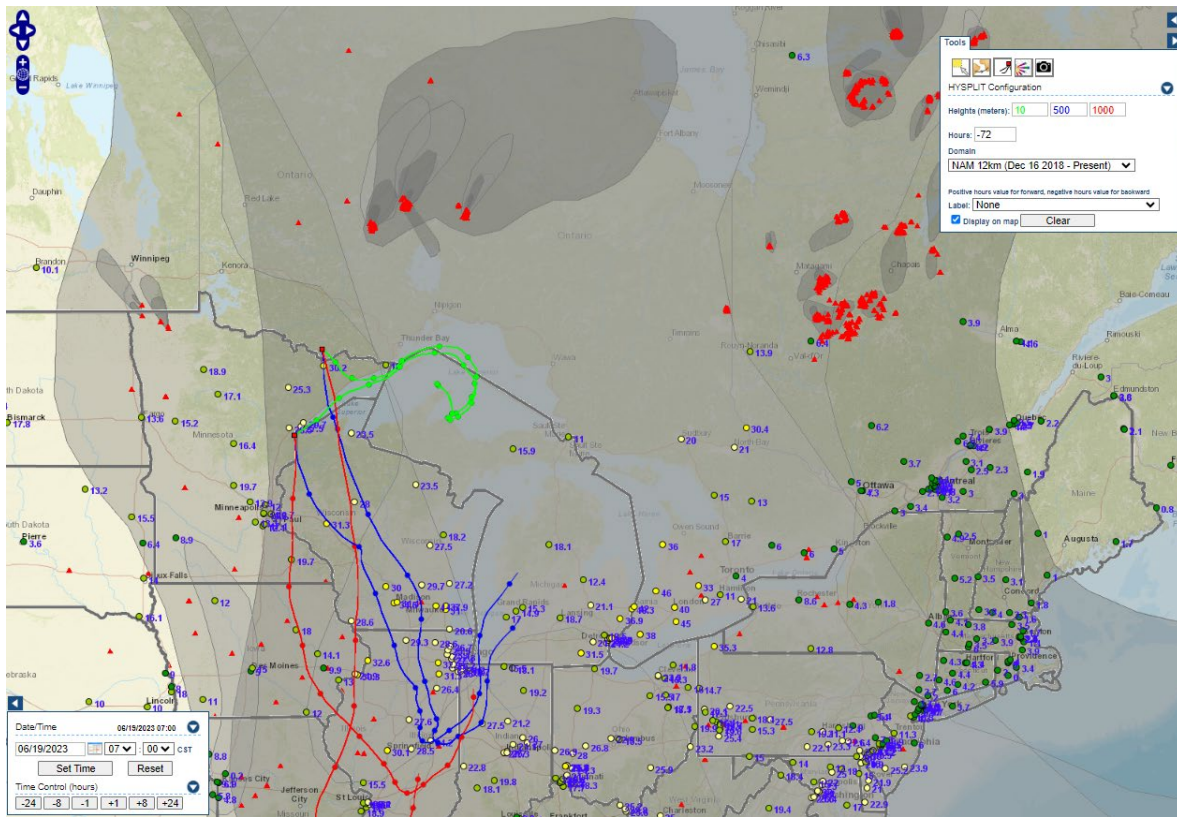

Backward trajectories for June 19, 2023.