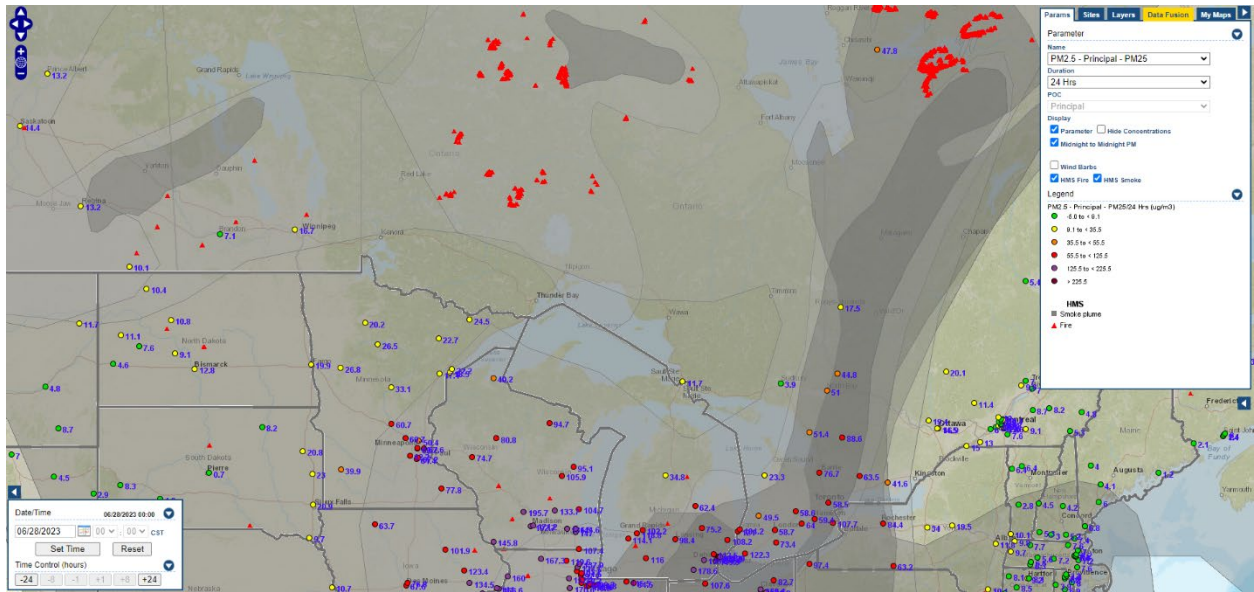

Analyzed smoke, hotspots, and 24-hour PM_{2.5} on June 28, 2023.