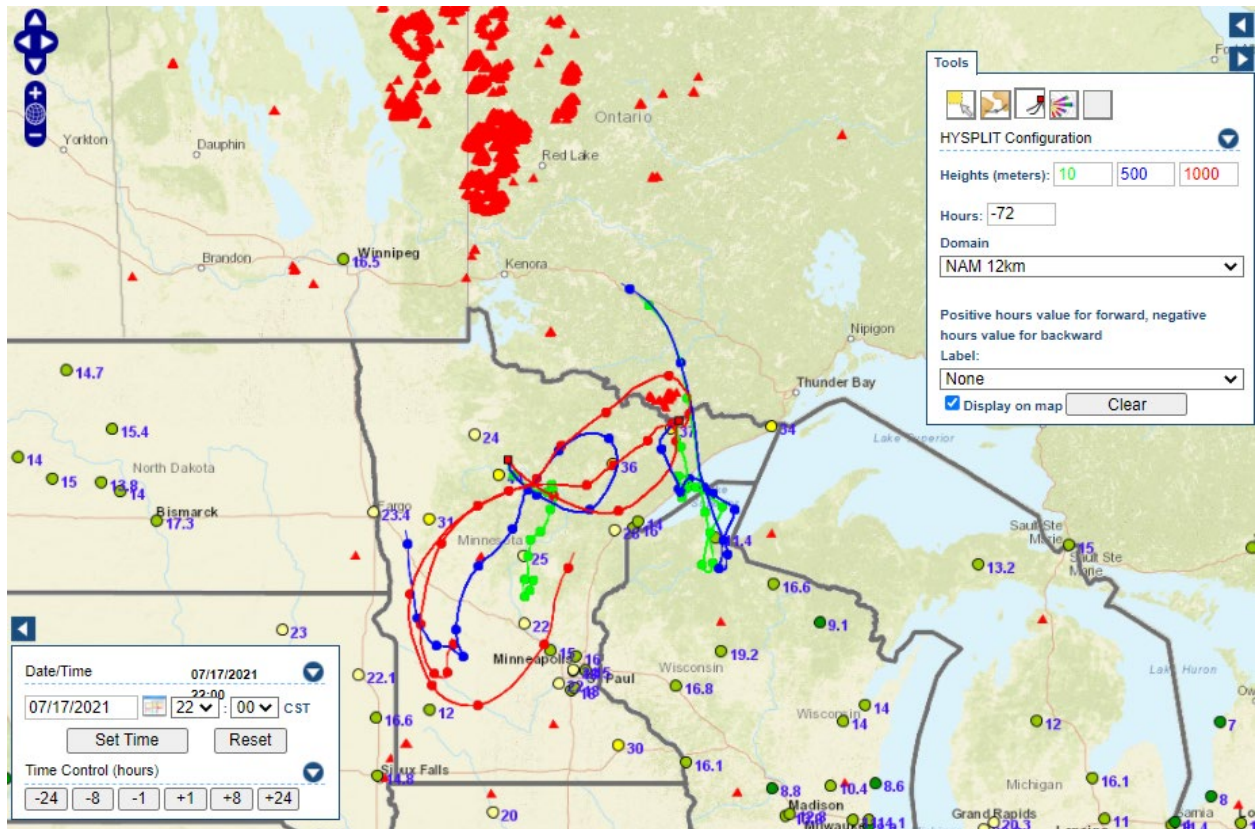

Backward trajectories for July 17, 2021.

7/18/2021 Impacts

Smoke impacts from wildfires located in Canada.

Monitored 24-hour PM_{2.5} concentrations impacted by smoke on July 18, 2021.

Site	Site AQS	Date (LST)	Daily average (µg/m³)	Max hour (µg/m³)	Notes
Detroit Lakes	270052013	7/18/2021	19	28	Canada wildfire smoke
Ely	270750005	7/18/2021	28.5	42	Canada wildfire smoke
Fargo NW	380171004	7/18/2021	21.7	24	Canada wildfire smoke
Grand Portage	270317810	7/18/2021	21.3	38	Canada wildfire smoke
Leech Lake Nation	270213410	7/18/2021	21.4	45	Canada wildfire smoke
Red Lake Nation	270072304	7/18/2021	14	27	Canada wildfire smoke
Virginia	271377001	7/18/2021	21.7	37	Canada wildfire smoke