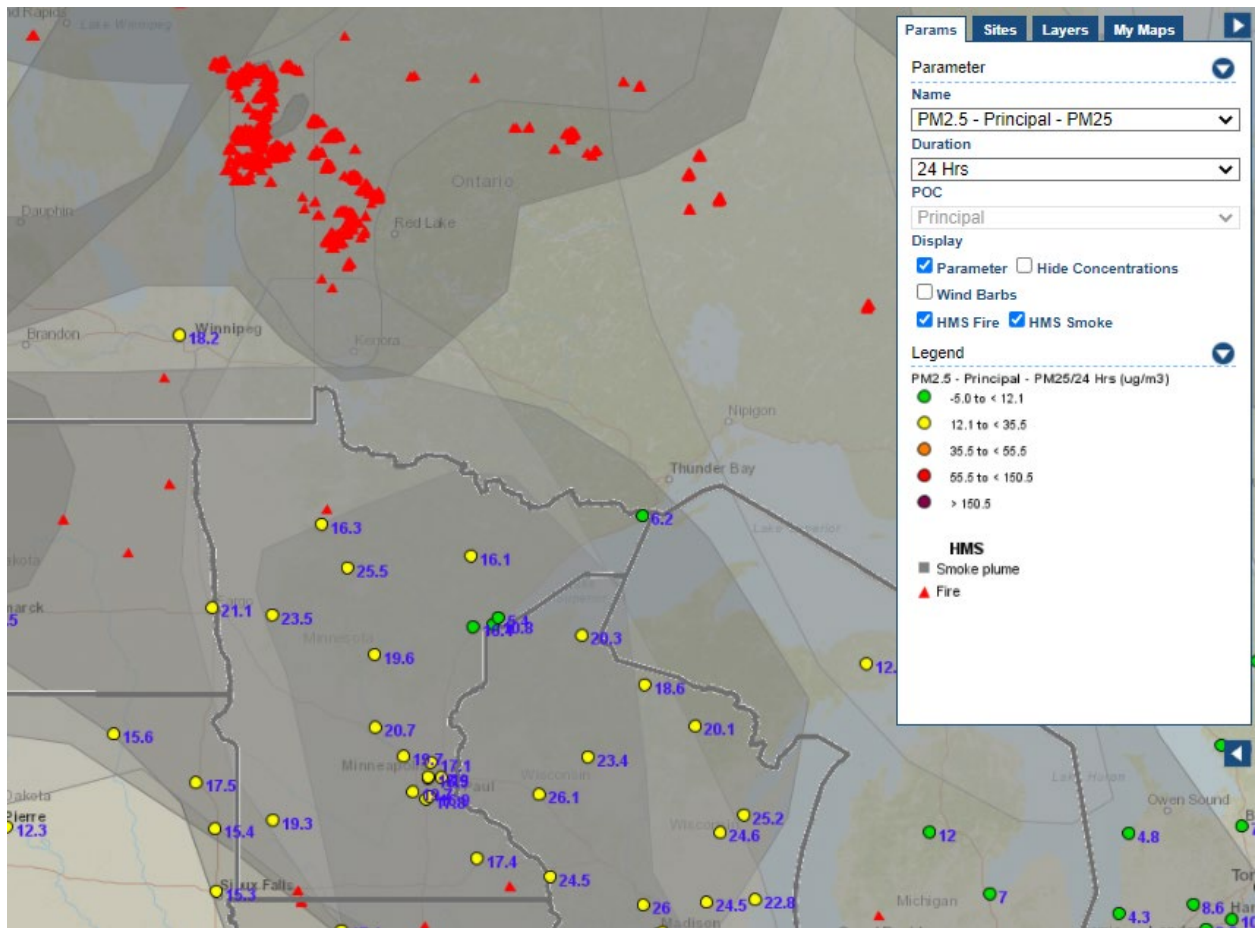

Analyzed smoke, hotspots, and 24-hour PM_{2.5} on July 23, 2021.