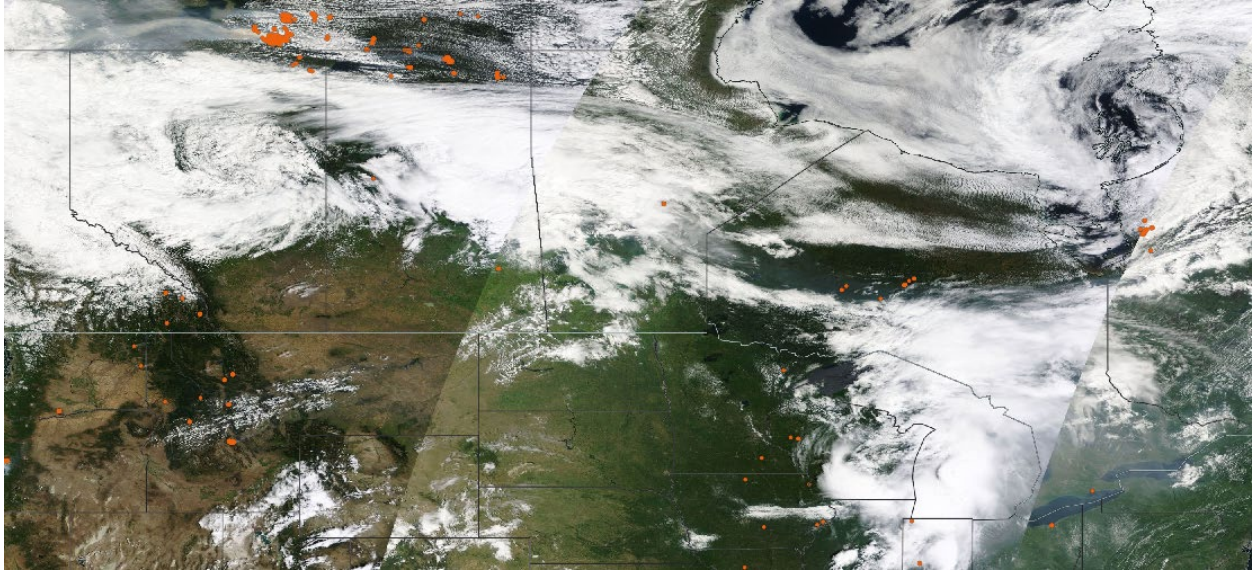

MODIS visible satellite for July 26, 2023.