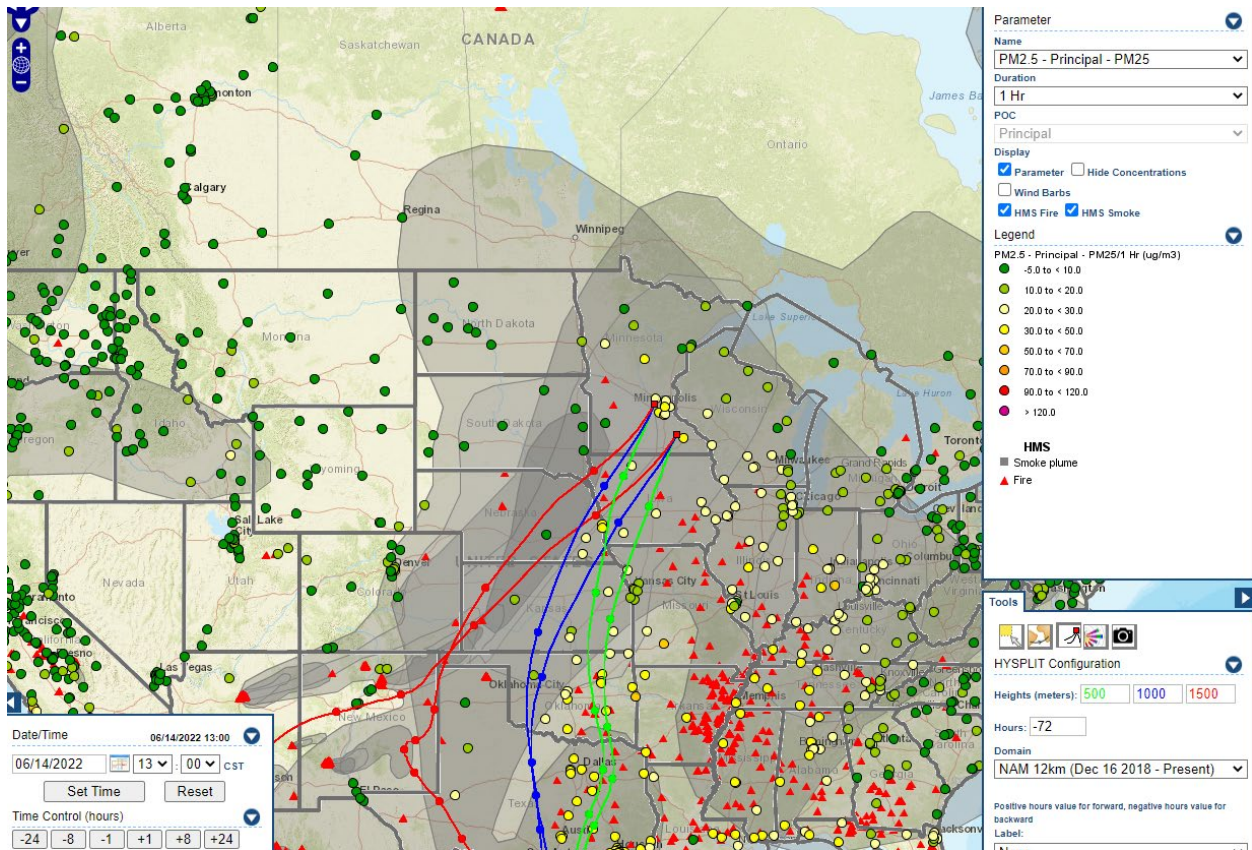

Backward trajectories for June 14, 2022.

10/20/2022 Impacts

Smoke impacts from wildfires in western Canada. Agricultural and prescribed burning in North Dakota and southern Canada may have also contributed smoke.

Monitored 24-hour PM_{2.5} concentrations impacted by smoke on October 20, 2022.

Site	Site AQS	Date (LST)	Daily Average (µg/m³)	Max Hour (µg/m³)	Notes
Apple Valley	270370470	10/20/2022	14.98	23	Canada Wildfire Smoke
Blaine	270031002	10/20/2022	11.87	20	Canada Wildfire Smoke
Brainerd	270353204	10/20/2022	11.82	18.3	Canada Wildfire Smoke
Detroit Lakes	270052013	10/20/2022	12.82	20	Canada Wildfire Smoke
Fargo NW	380171004	10/20/2022	31.78	45.1	Canada Wildfire Smoke
LACROSSE DOT	550630012	10/20/2022	13.47	18.5	Canada Wildfire Smoke
Lakeville – Near Road	270370480	10/20/2022	15.74	26.6	Canada Wildfire Smoke
Leech Lake Nation	270213410	10/20/2022	13.21	19	Canada Wildfire Smoke
Marshall	270834210	10/20/2022	17.54	27	Canada Wildfire Smoke