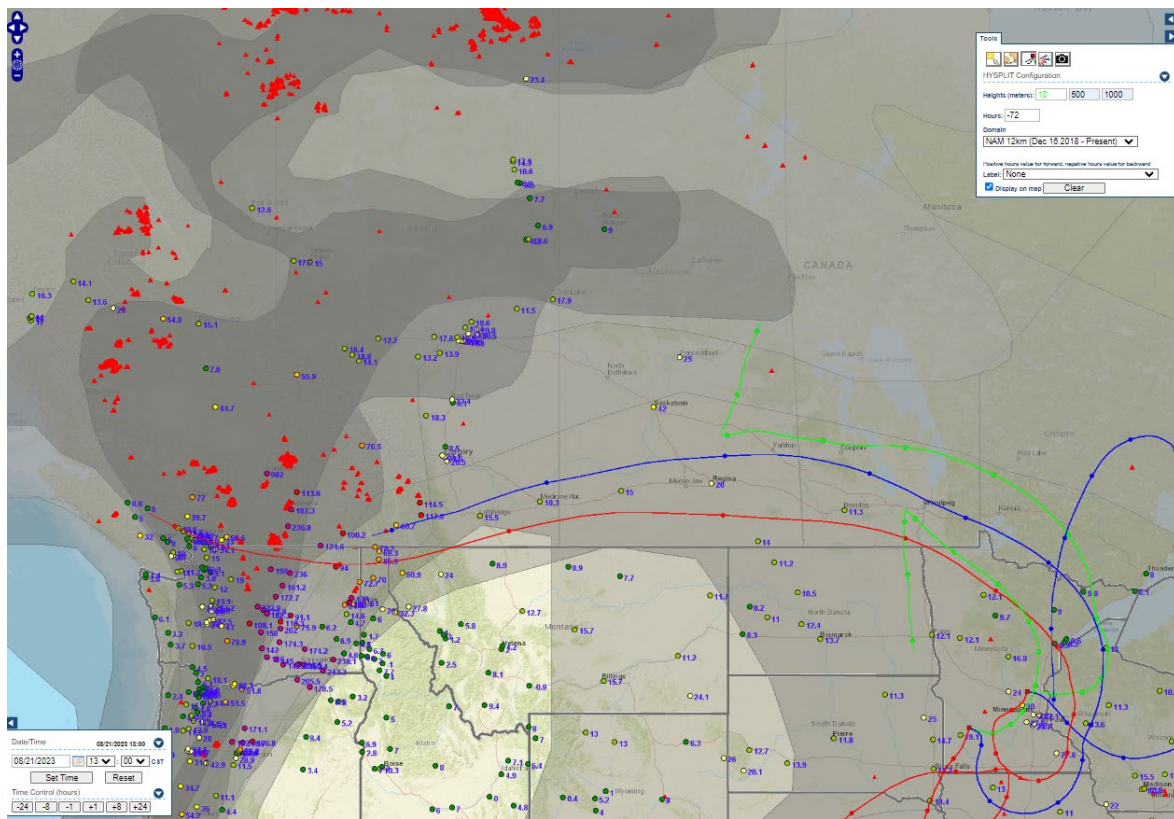

Analyzed smoke, hotspots, and 24-hour PM_{2.5} on August 21, 2023.

MODIS visible satellite for August 21, 2023.

Backward trajectories for August 21, 2023.

8/22/2023 Impacts

Smoke impacts from wildfires located in Canada.