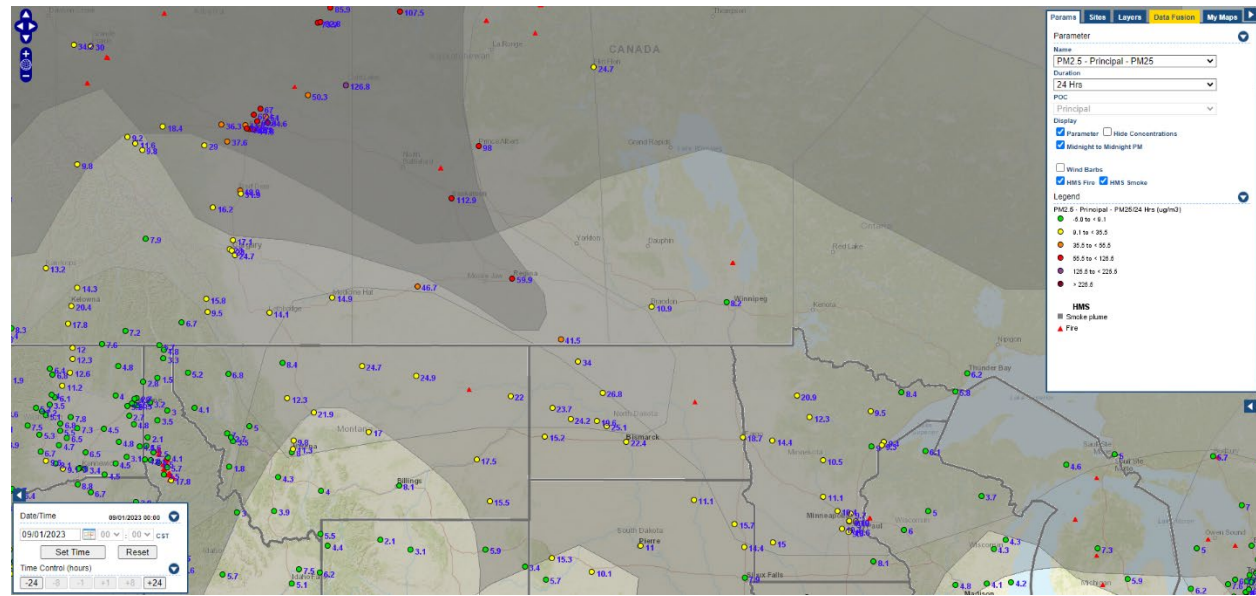

9/1/2023 Impacts

Smoke impacts from wildfires located in Canada.

Monitored 24-hour PM_{2.5} concentrations impacted by smoke on September 1, 2023.

Site	Site AQS	Date (LST)	Daily average (µg/m³)	Max hour (µg/m³)	Notes
Red Lake Nation	270072304	9/1/2023	21.0	31.4	Canada Wildfire Smoke

Analyzed smoke, hotspots, and 24-hour PM_{2.5} on September 1, 2023.