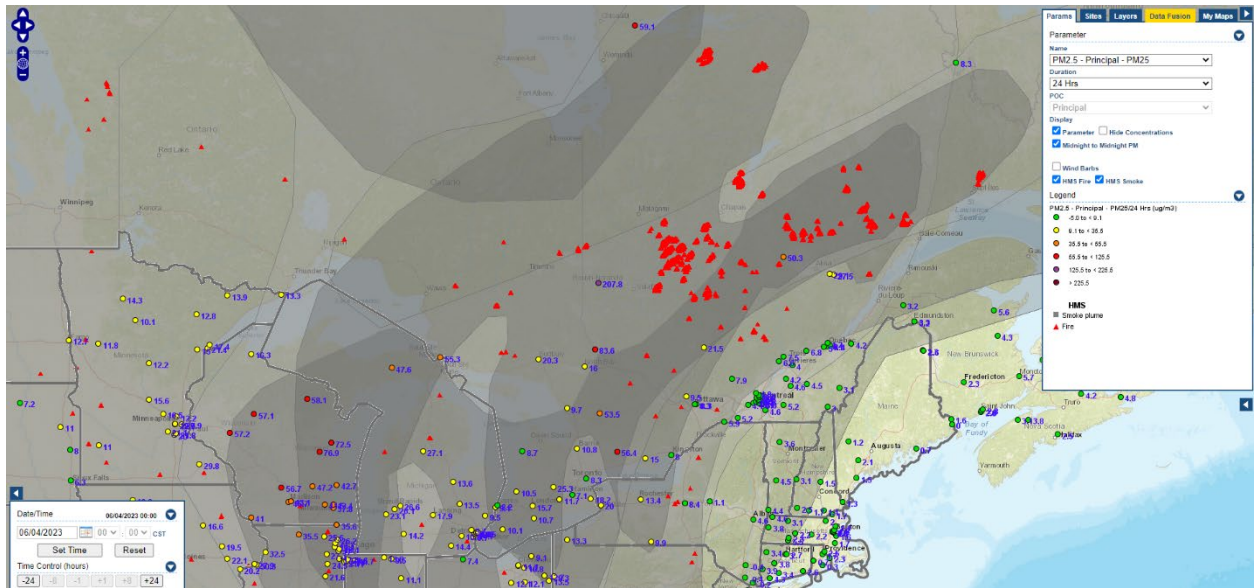

Analyzed smoke, hotspots, and 24-hour PM_{2.5} on June 4, 2023.