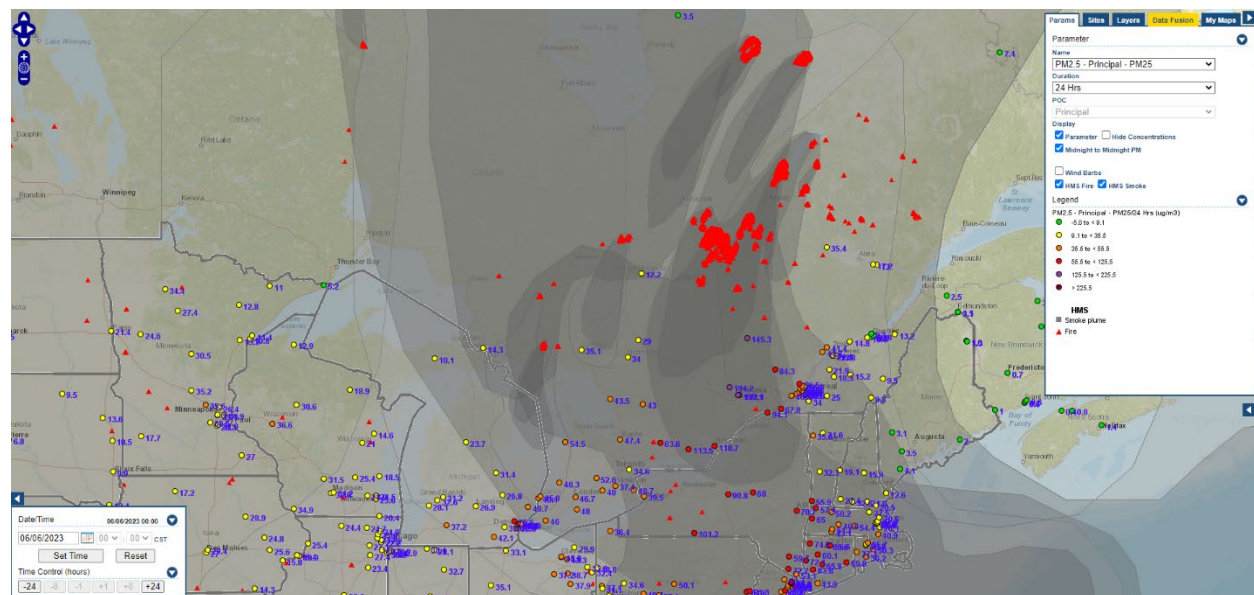

6/6/2023 Impacts

Smoke impacts from wildfires located in Canada.

Monitored 24-hour PM_{2.5} concentrations impacted by smoke on June 6, 2023.

Site	Site AQS	Date (LST)	Daily average (µg/m³)	Max hour (µg/m³)	Notes
Apple Valley	270370470	6/6/2023	31.9	37.6	Canada Wildfire Smoke
Blaine	270031002	6/6/2023	26.4	46	Canada Wildfire Smoke
Brainerd	270353204	6/6/2023	30.6	51.9	Canada Wildfire Smoke
Detroit Lakes	270052013	6/6/2023	24.7	38.5	Canada Wildfire Smoke
Fargo NW	380171004	6/6/2023	21.5	29.4	Canada Wildfire Smoke
Lakeville - Near Road	270370480	6/6/2023	28.3	32.7	Canada Wildfire Smoke
Leech Lake Nation	270213410	6/6/2023	27.5	47	Canada Wildfire Smoke
Minneapolis - Phillips	270530963	6/6/2023	33.2	42.6	Canada Wildfire Smoke
Minneapolis - Near Road	270530962	6/6/2023	31.1	39.9	Canada Wildfire Smoke
Red Lake Nation	270072304	6/6/2023	34.5	55.2	Canada Wildfire Smoke
Rochester	271095008	6/6/2023	27.0	34.8	Canada Wildfire Smoke
Shakopee	271390505	6/6/2023	30.5	38.3	Canada Wildfire Smoke
St. Cloud	271453052	6/6/2023	35.3	48.3	Canada Wildfire Smoke
St. Michael	271713201	6/6/2023	35.6	44.7	Canada Wildfire Smoke
St. Paul-Harding	271230871	6/6/2023	30.9	37.8	Canada Wildfire Smoke

Analyzed smoke, hotspots, and 24-hour PM_{2.5} on June 6, 2023.