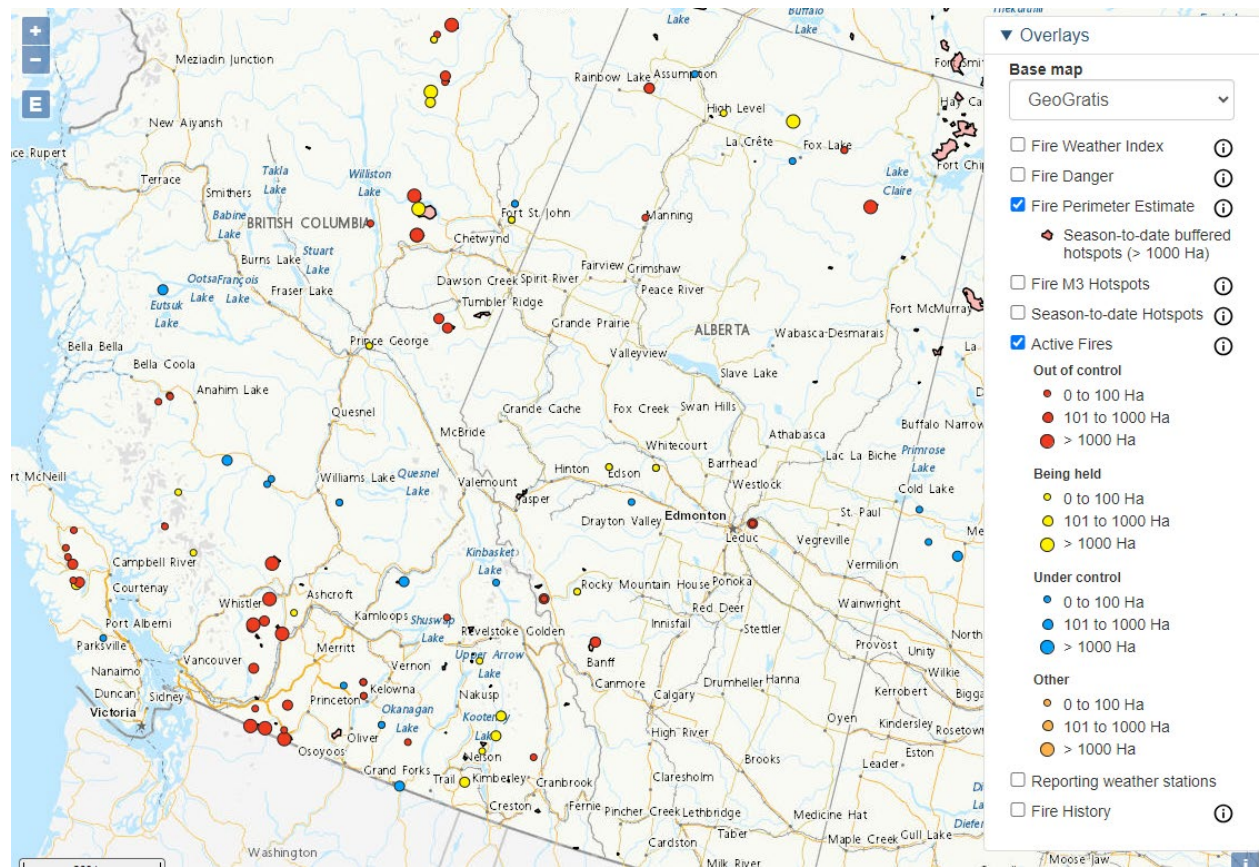

Figure 13: Active fires and fire perimeters on October 19, 2022.