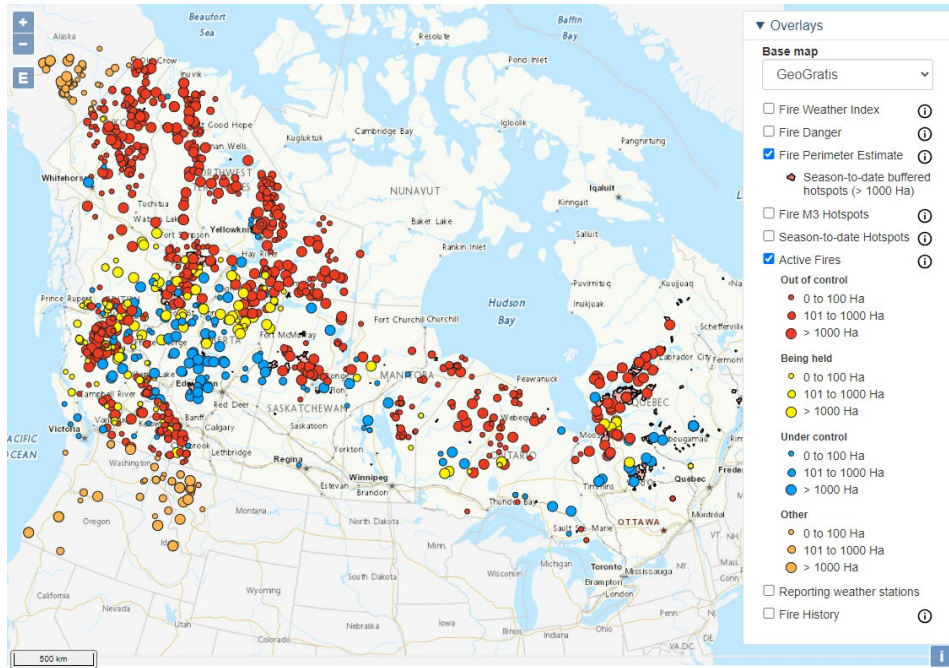

Figure 15m: Active fires and fire perimeters on August 7, 2023.