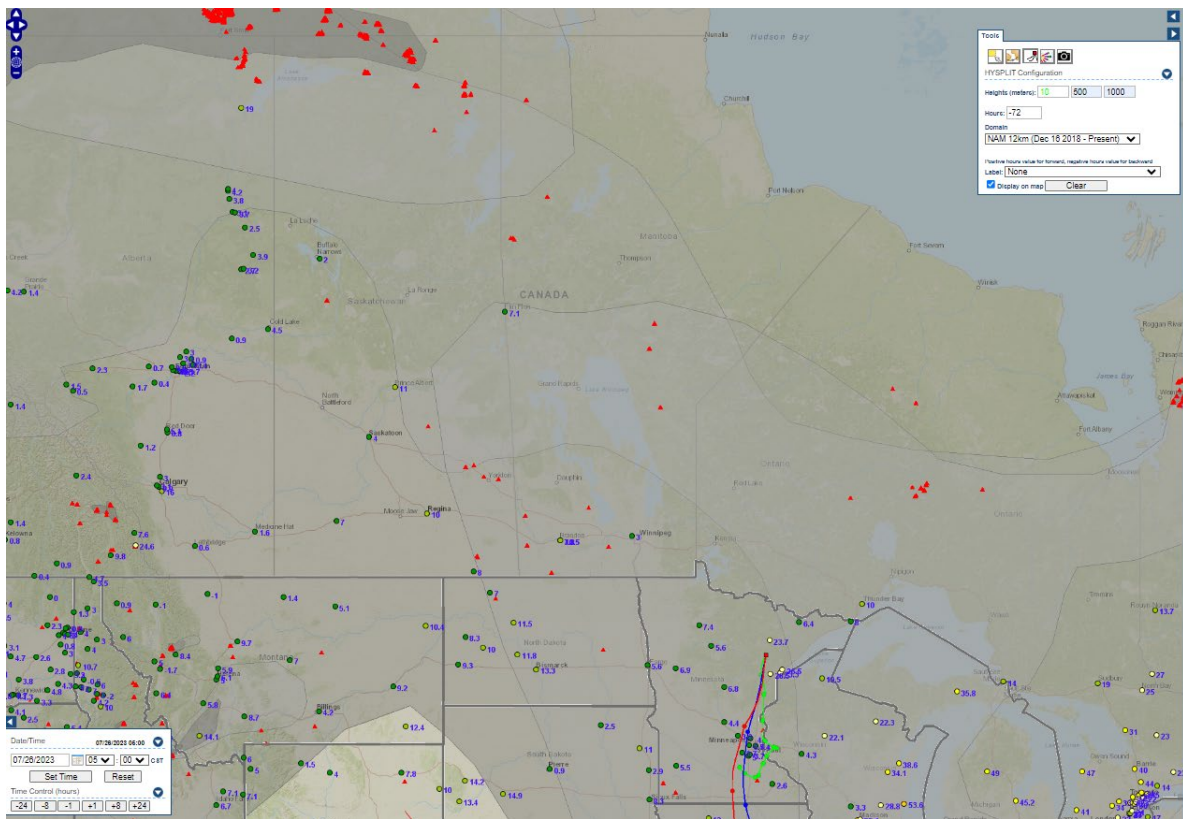

Backward trajectories for July 26, 2023.