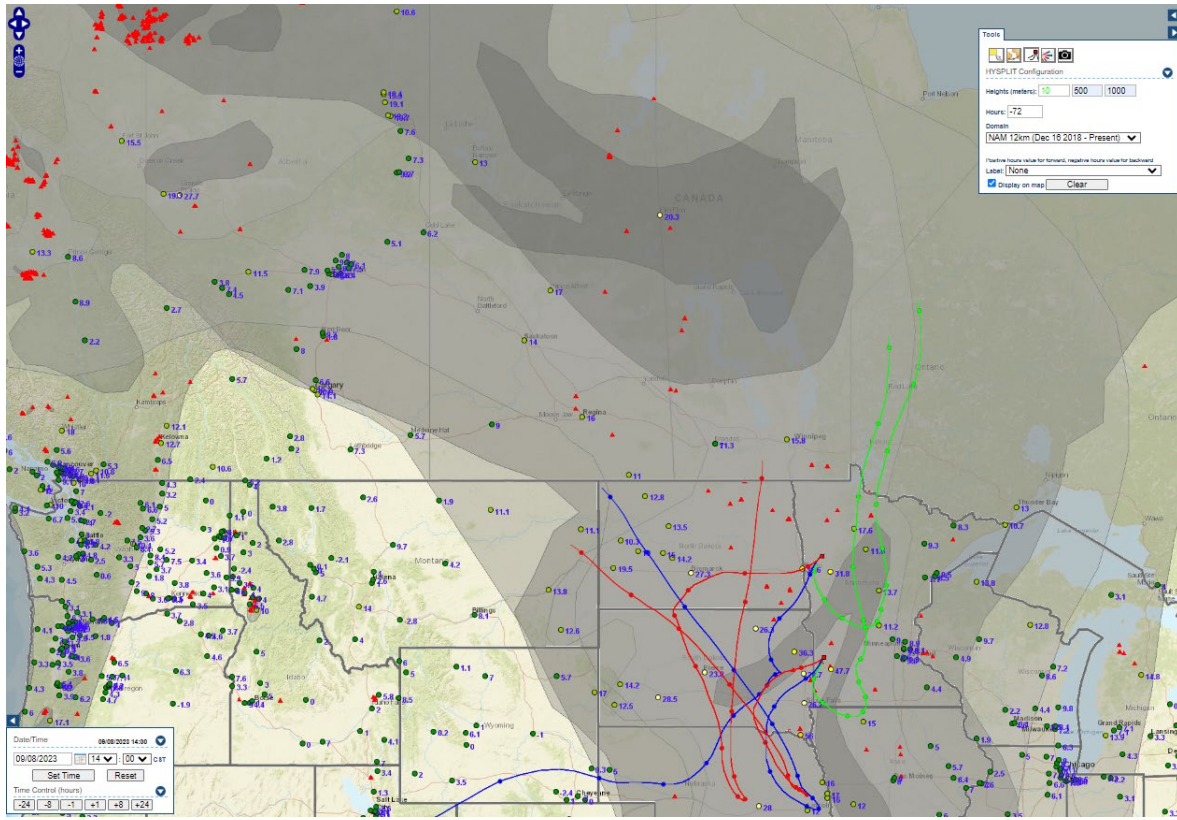

MODIS visible satellite for September 8, 2023.

Backward trajectories for September 8, 2023.