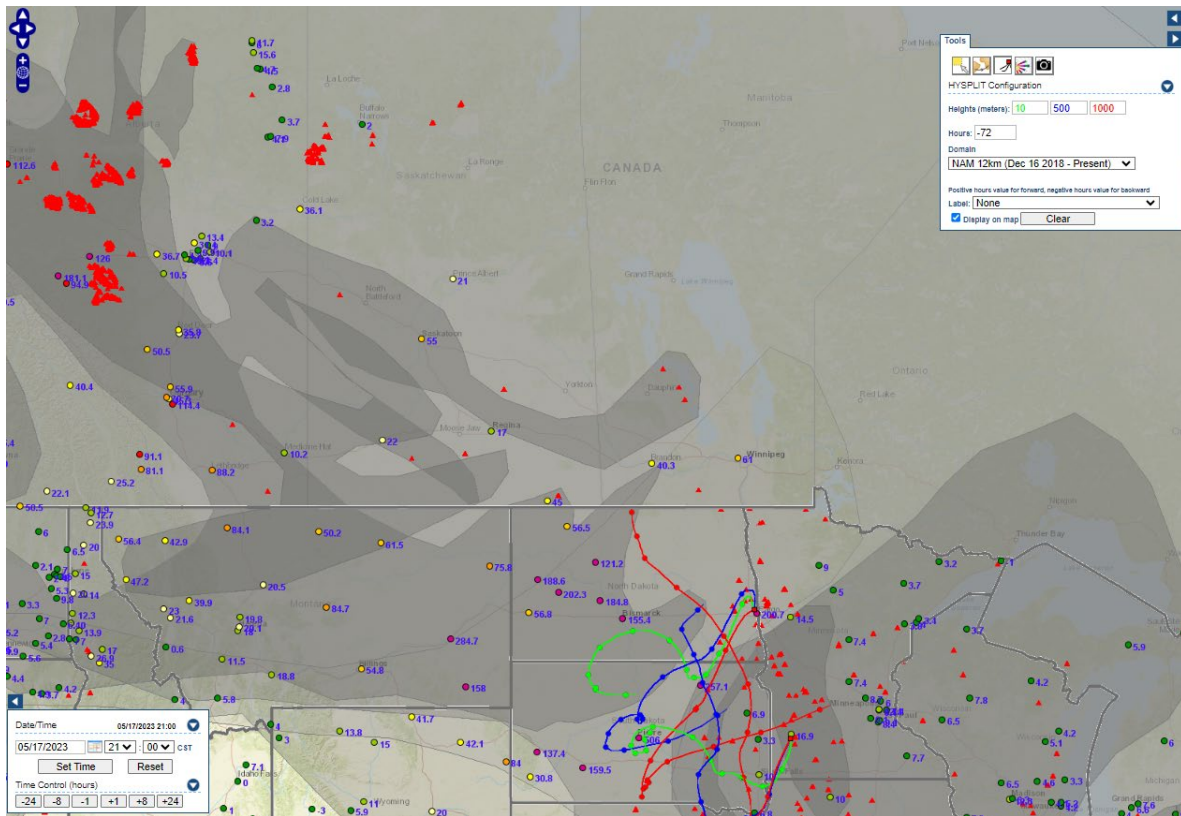

Analyzed smoke, hotspots, and 24-hour PM_{2.5} on May 17, 2023.

MODIS visible satellite for May 17, 2023.

Backward trajectories for May 17, 2023.

5/18/2023 Impacts

Smoke impacts from wildfires located in Canada.