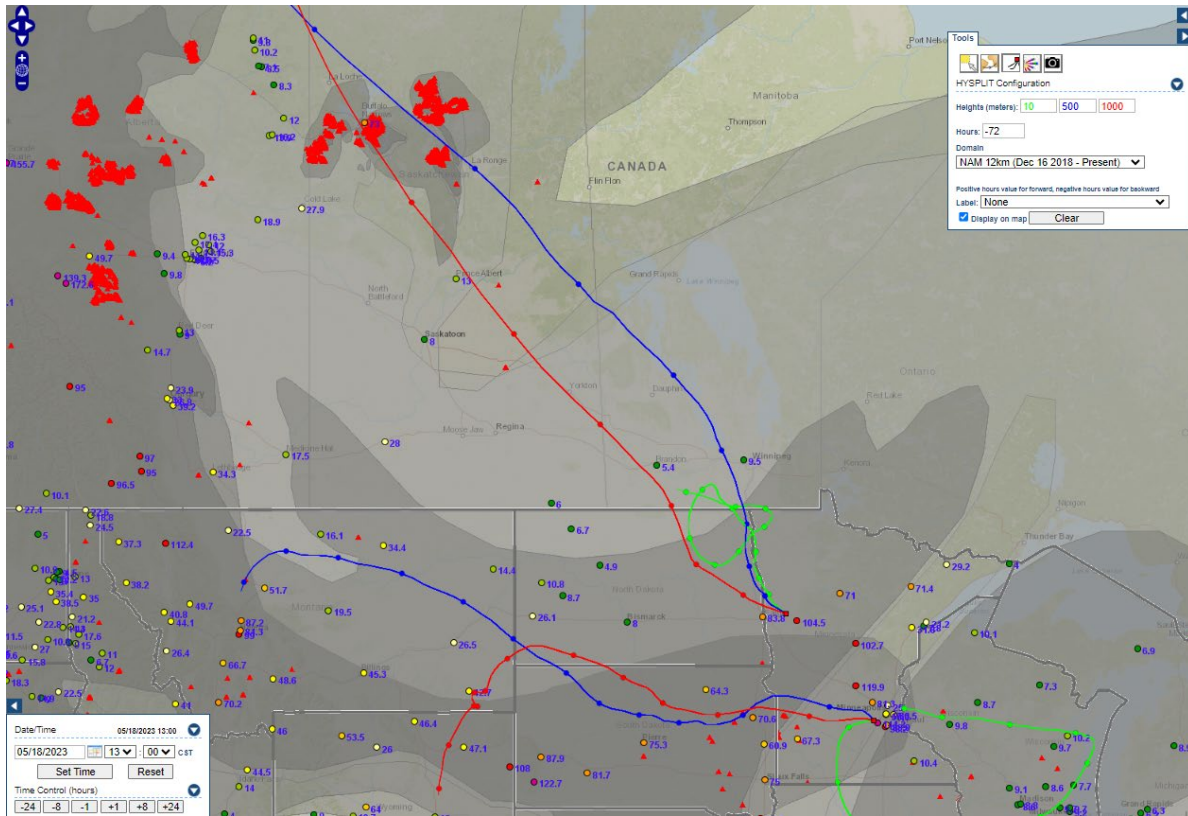

Analyzed smoke, hotspots, and 24-hour PM_{2.5} on May 18, 2023.

MODIS visible satellite for May 18, 2023.

Backward trajectories for May 18, 2023.

5/21/2023 Impacts

Smoke impacts from wildfires located in Canada.