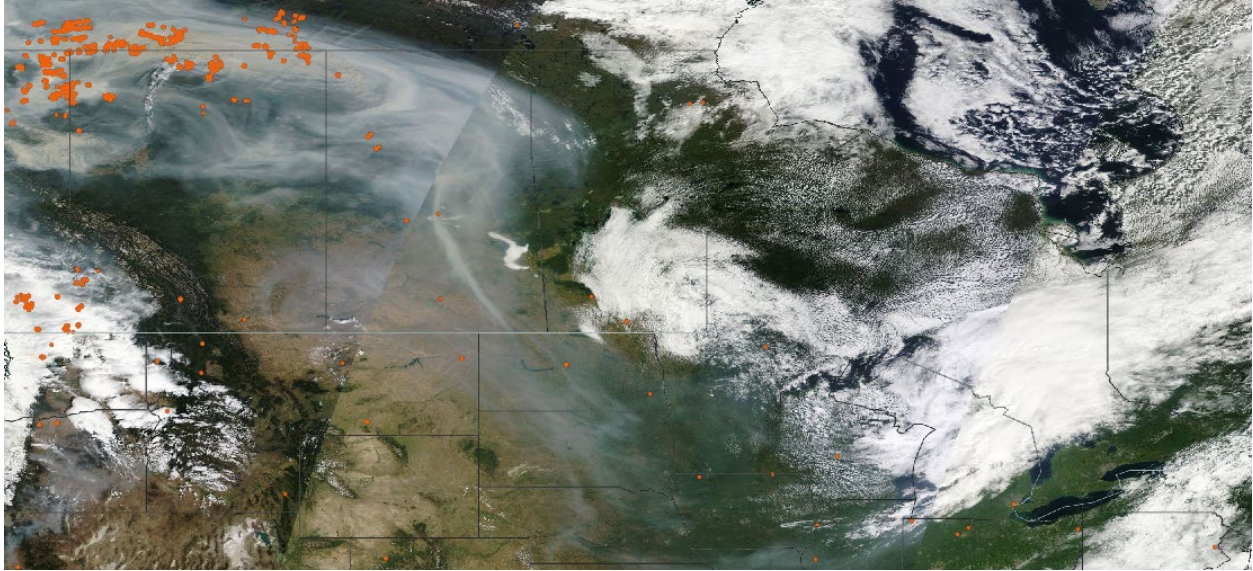

MODIS visible satellite for August 29, 2023.