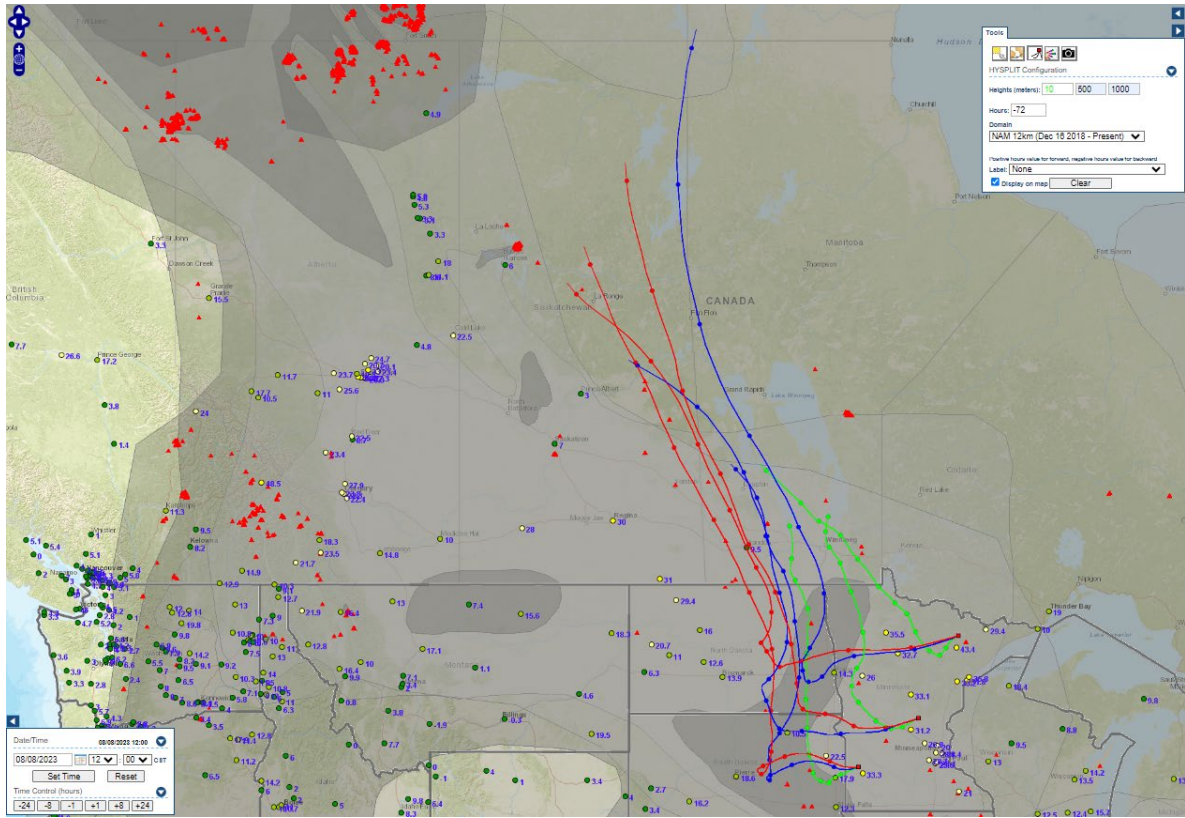

Backward trajectories for August 8, 2023.