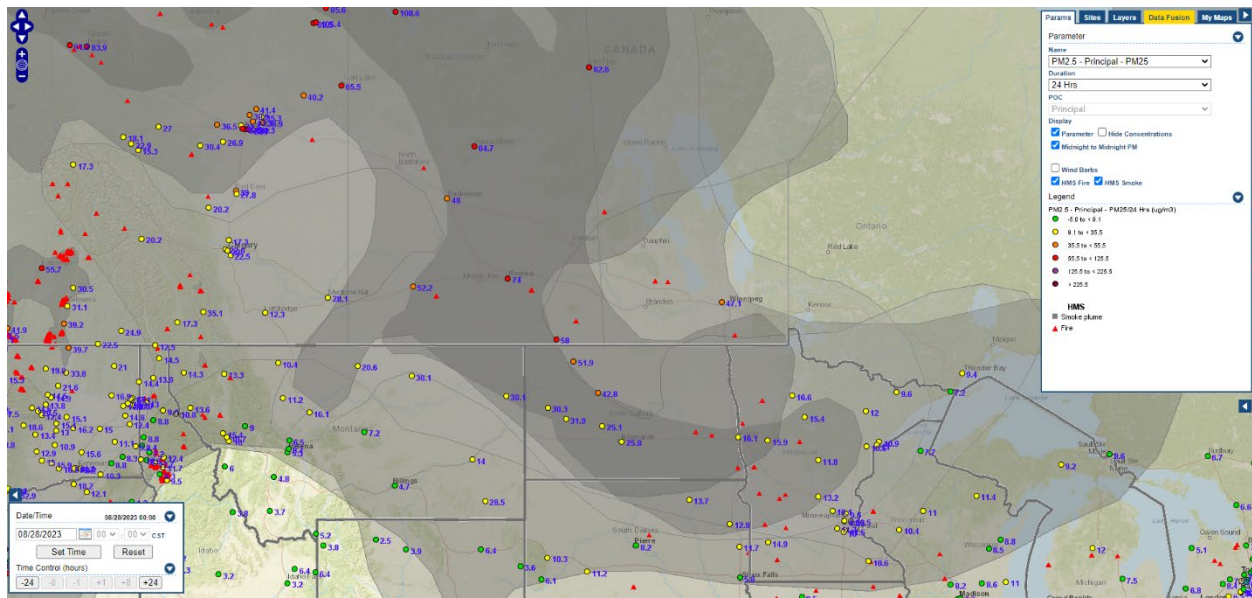

8/28/2023 Impacts

Smoke impacts from wildfires located in Canada.

Monitored 24-hour PM_{2.5} concentrations impacted by smoke on August 28, 2023.

Site	Site AQS	Date (LST)	Daily average (µg/m³)	Max hour (µg/m³)	Notes
Red Lake Nation	270072304	8/28/2023	16.7	36.2	Canada Wildfire Smoke

Analyzed smoke, hotspots, and 24-hour PM_{2.5} on August 28, 2023.