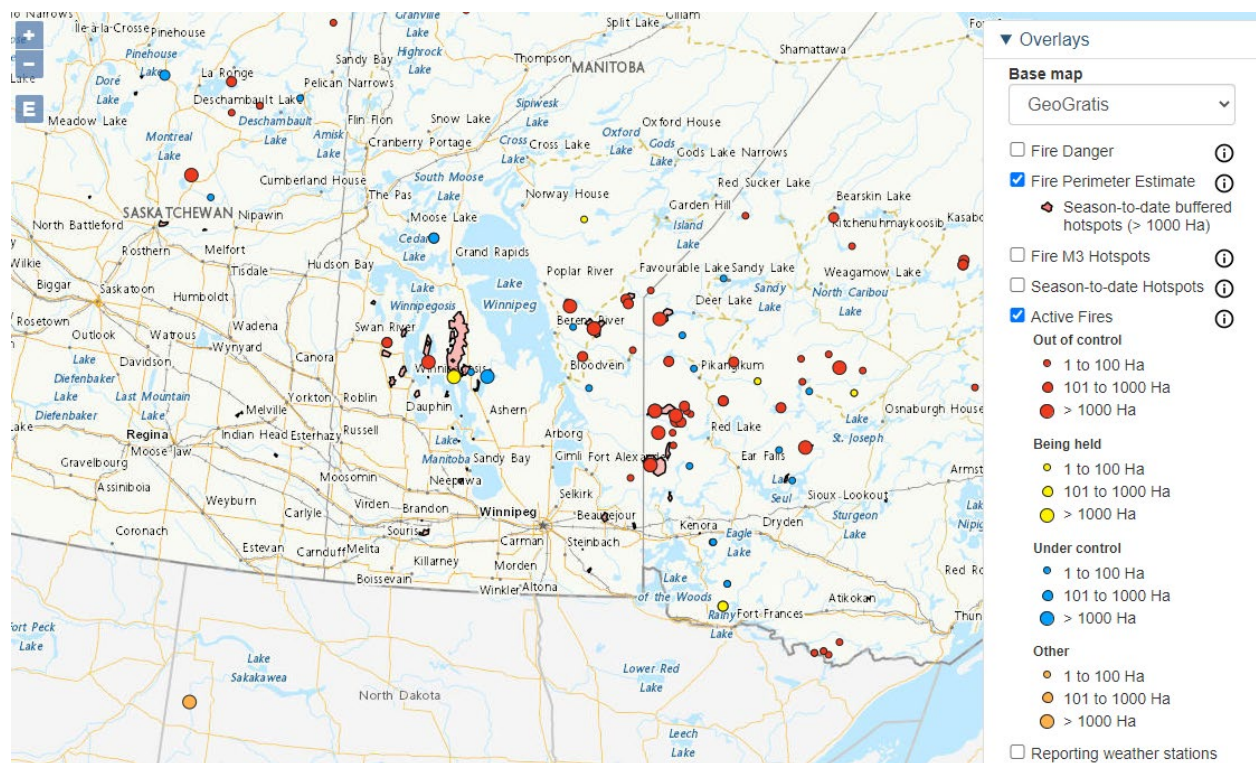

Figure 6b: Active fires and fire perimeters on July 7, 2021.