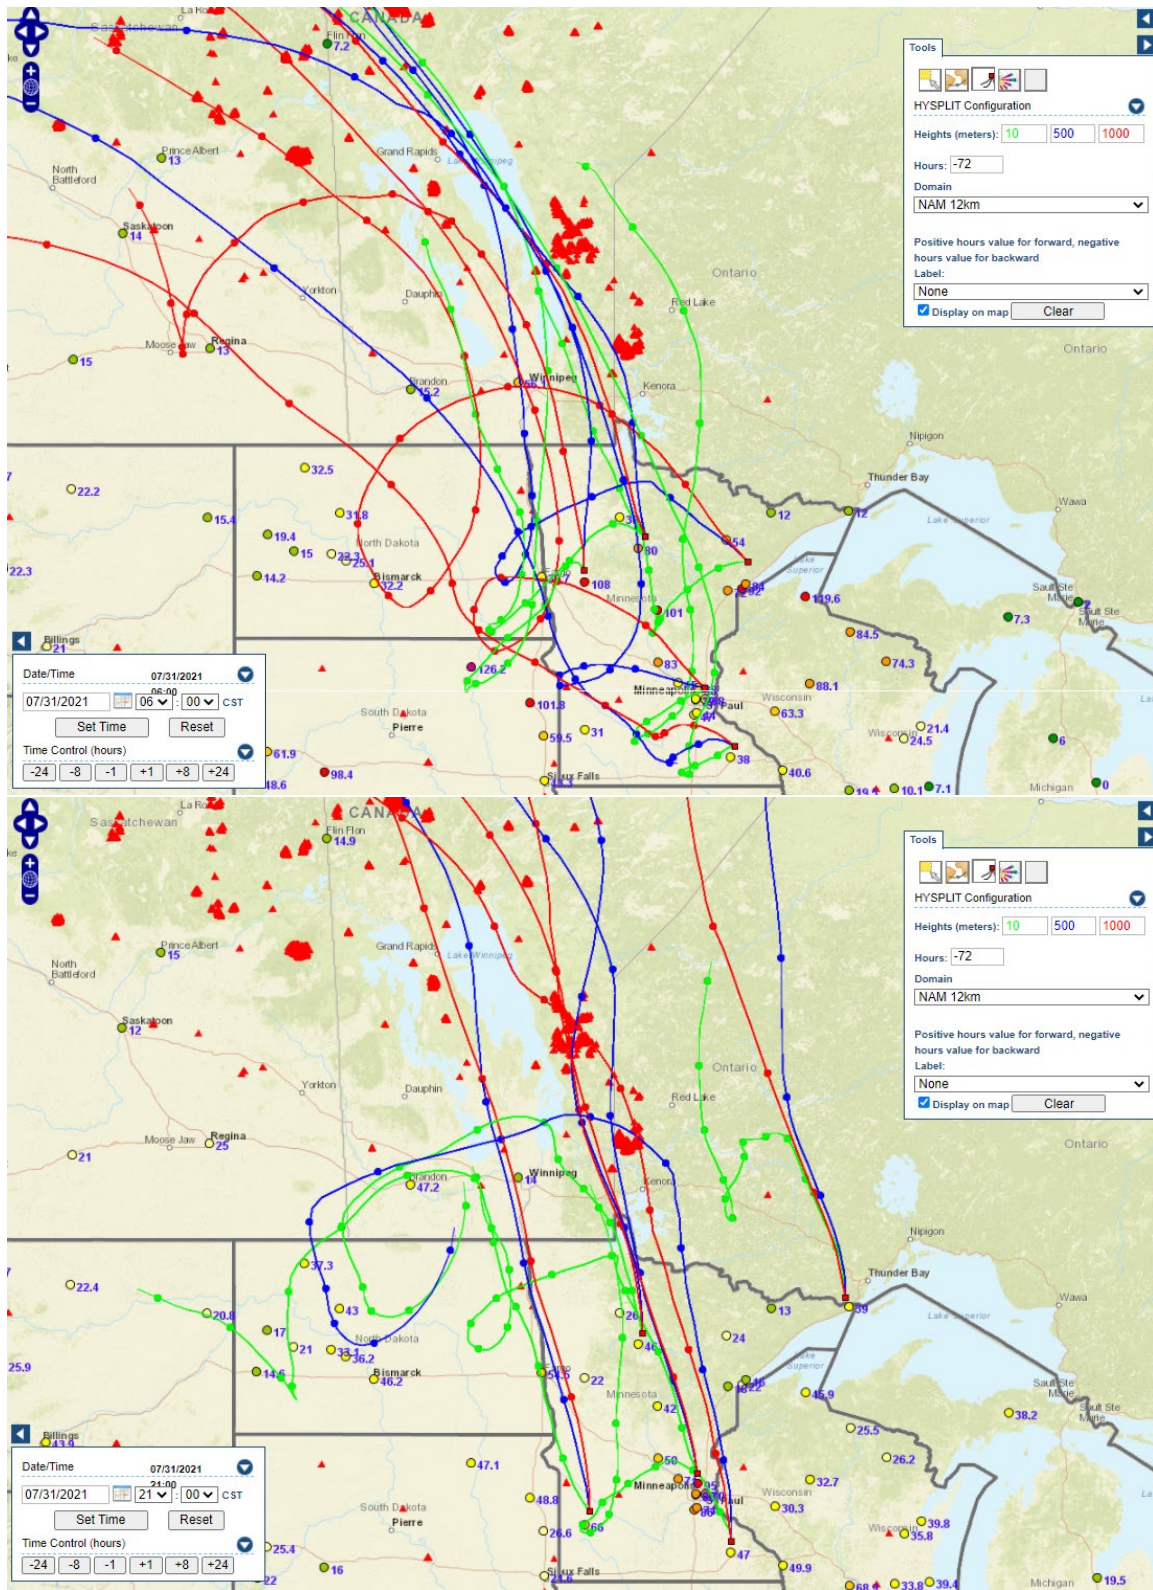

Backward trajectories for July 31, 2021.