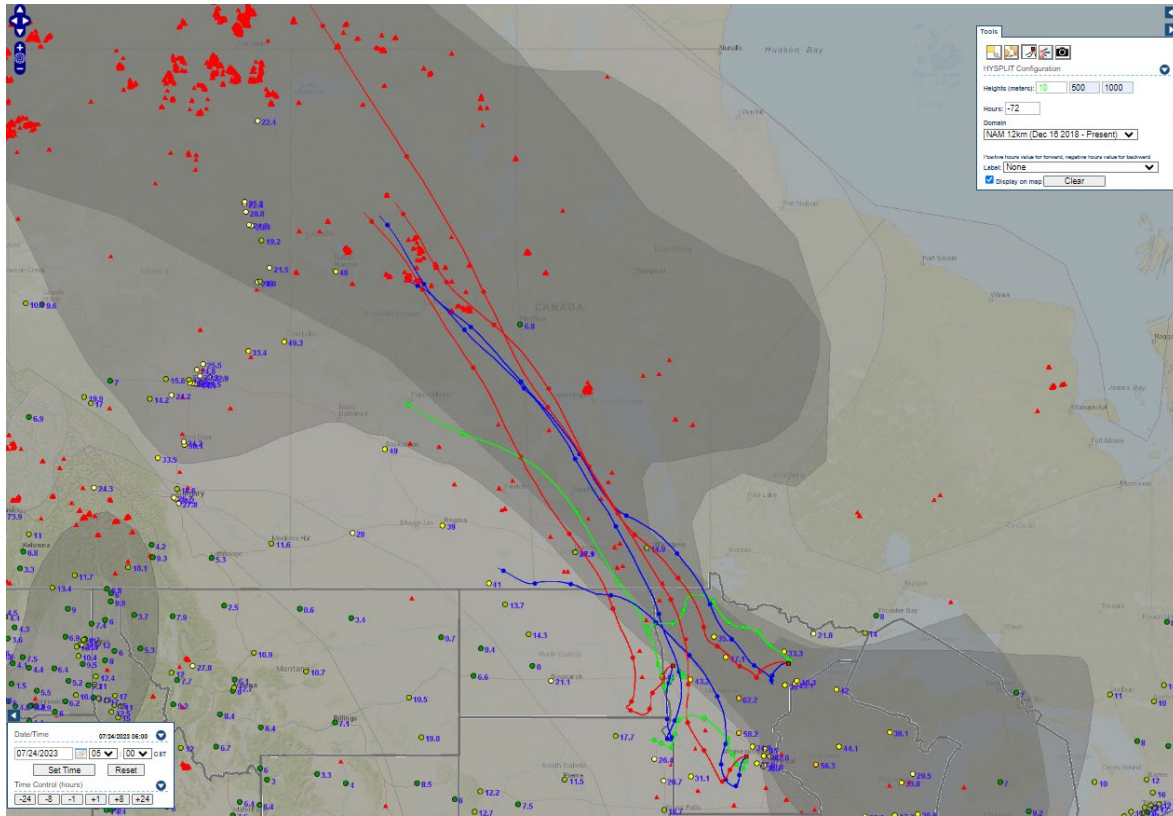

Analyzed smoke, hotspots, and 24-hour PM_{2.5} on July 24, 2023.

MODIS visible satellite for July 24, 2023.

Backward trajectories for July 24, 2023.

7/25/2023 Impacts

Smoke impacts from wildfires located in Canada.