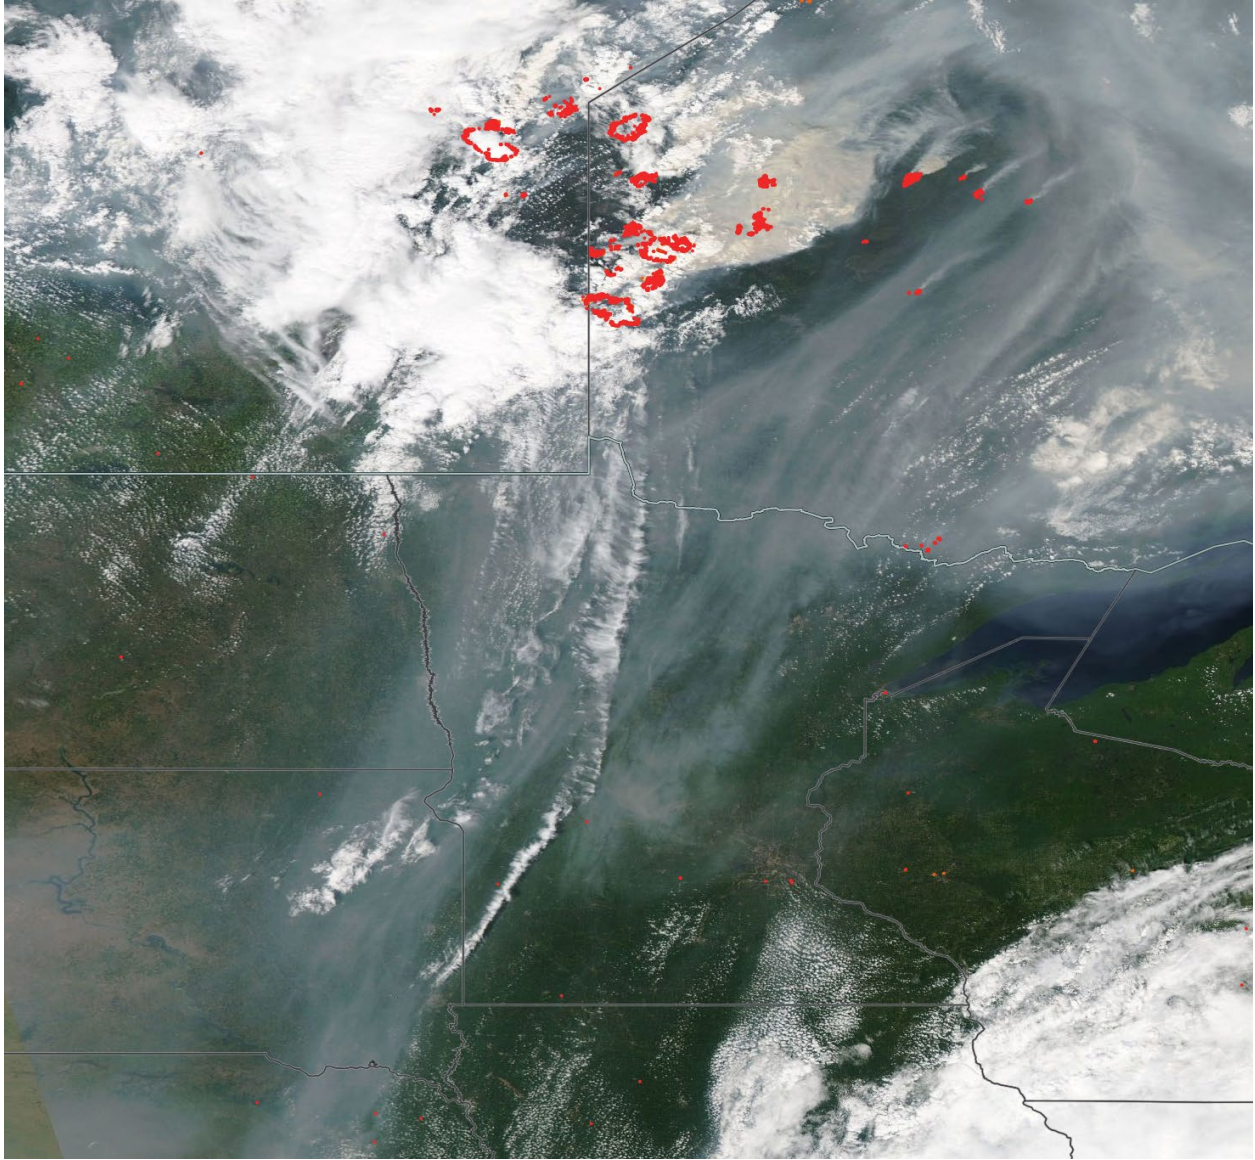

MODIS visible satellite for July 12, 2021.