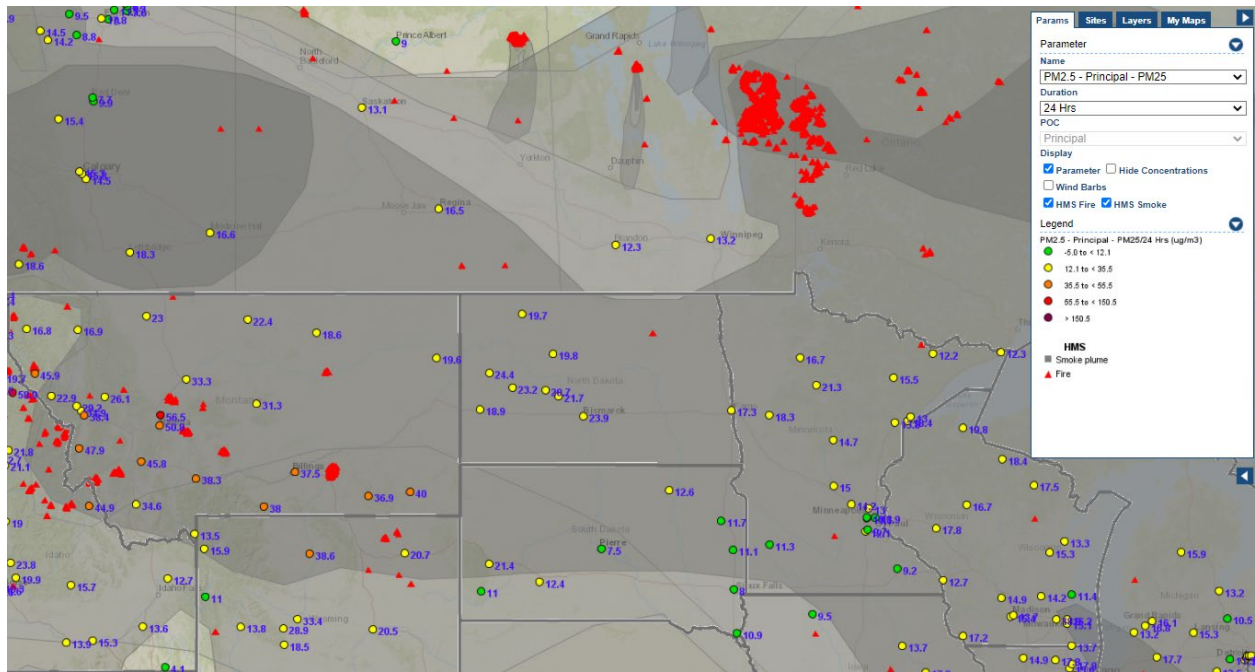

Analyzed smoke, hotspots, and 24-hour PM_{2.5} on July 28, 2021.