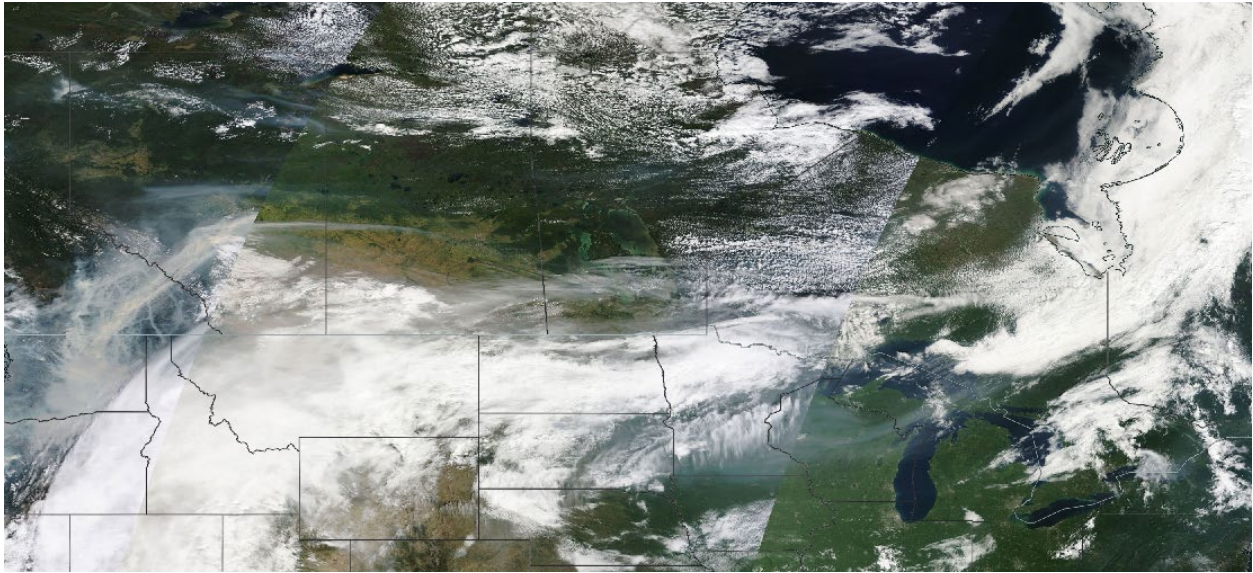

MODIS visible satellite for August 20, 2023.