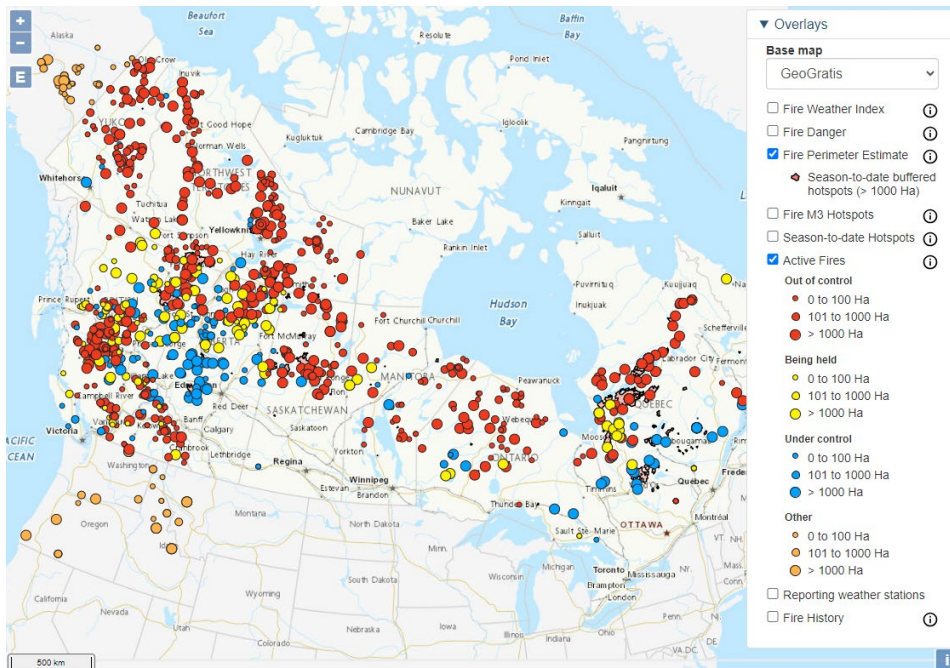

Figure 15l: Active fires and fire perimeters on July 31, 2023.