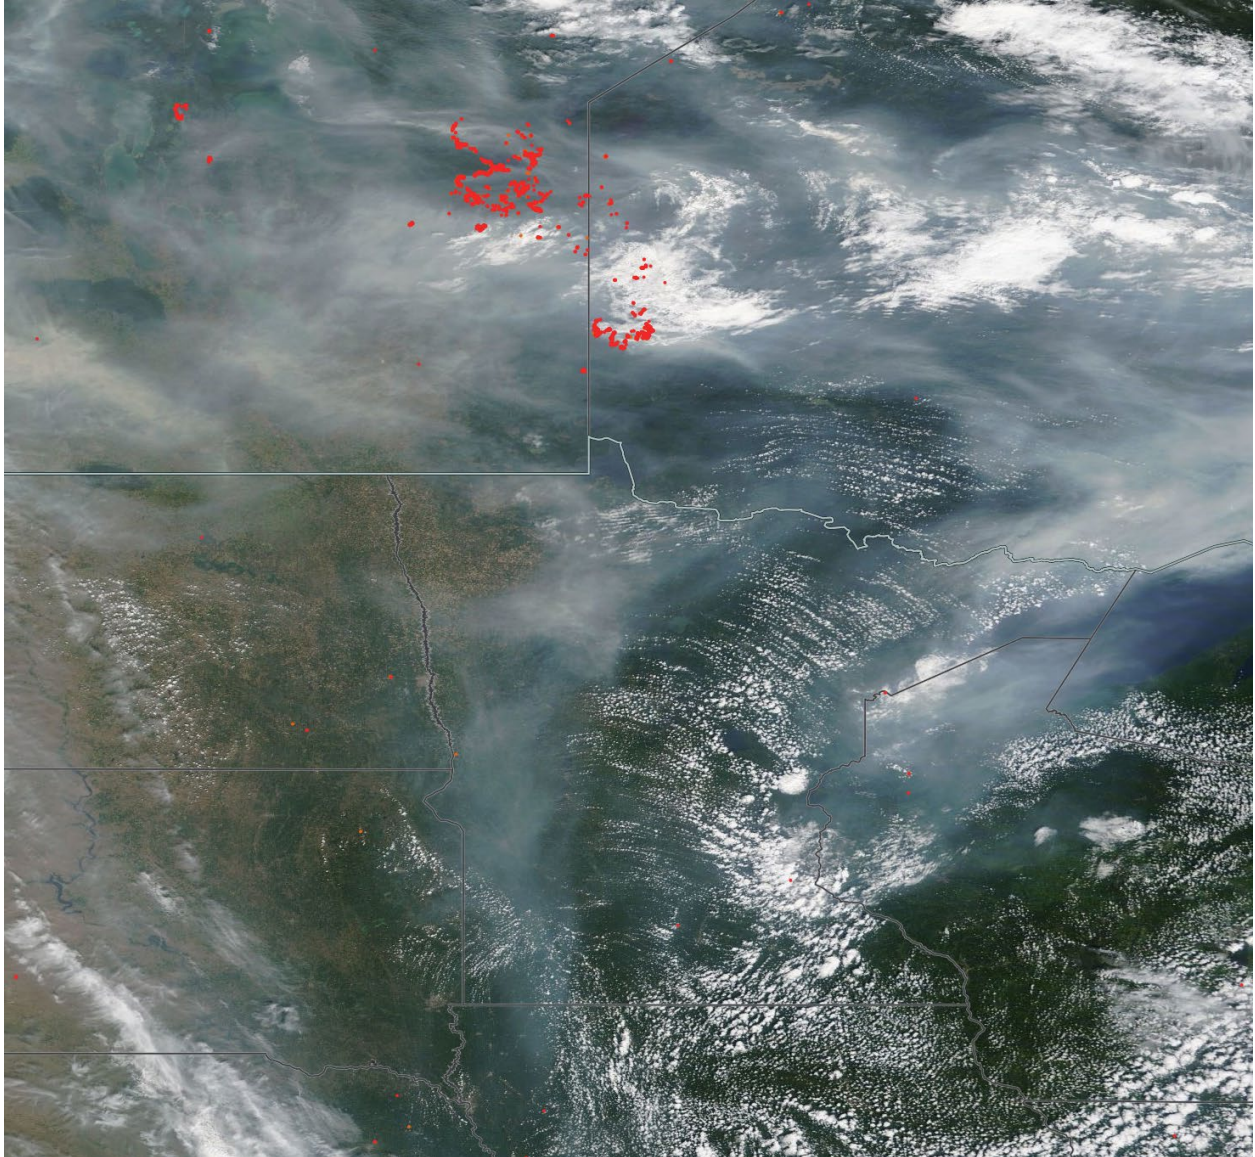

MODIS visible satellite for August 2, 2021.