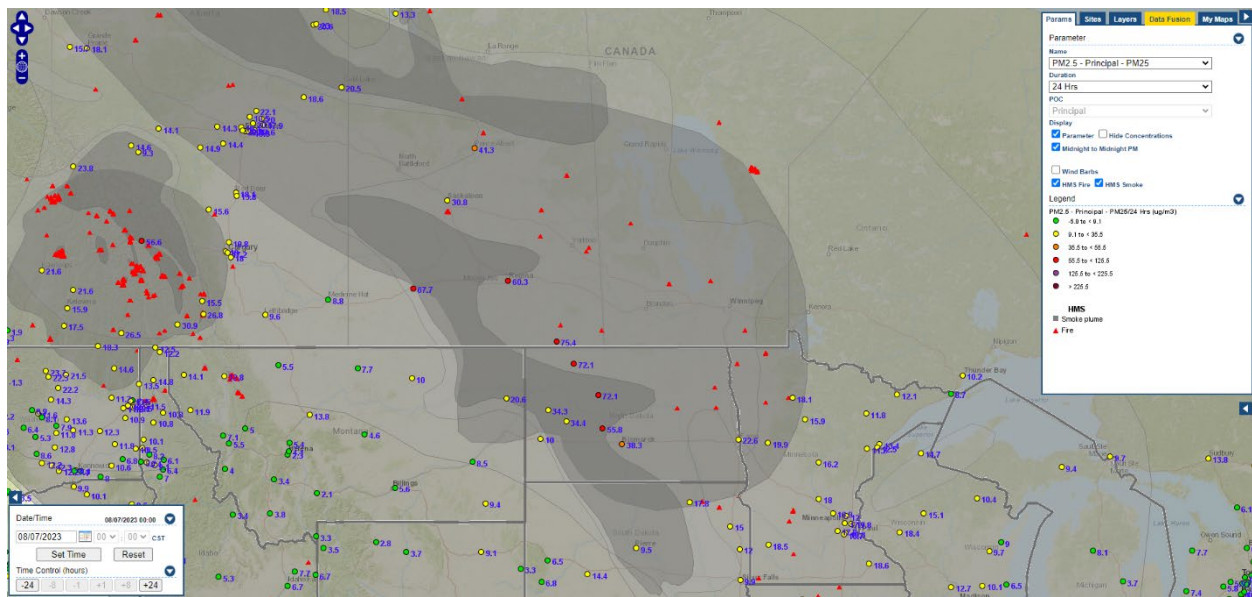

8/7/2023 Impacts

Smoke impacts from wildfires located in Canada.

Monitored 24-hour PM_{2.5} concentrations impacted by smoke on August 7, 2023.

Site	Site AQS	Date (LST)	Daily average (µg/m³)	Max hour (µg/m³)	Notes
Apple Valley	270370470	8/7/2023	19.4	22.3	Canada Wildfire Smoke
Detroit Lakes	270052013	8/7/2023	20.0	27.6	Canada Wildfire Smoke
Fargo NW	380171004	8/7/2023	22.6	35.8	Canada Wildfire Smoke
Marshall	270834210	8/7/2023	18.5	21.3	Canada Wildfire Smoke
Red Lake Nation	270072304	8/7/2023	18.1	27.9	Canada Wildfire Smoke
Rochester	271095008	8/7/2023	18.6	20.4	Canada Wildfire Smoke
St. Cloud	271453052	8/7/2023	18.1	23.2	Canada Wildfire Smoke

Analyzed smoke, hotspots, and 24-hour PM_{2.5} on August 7, 2023.