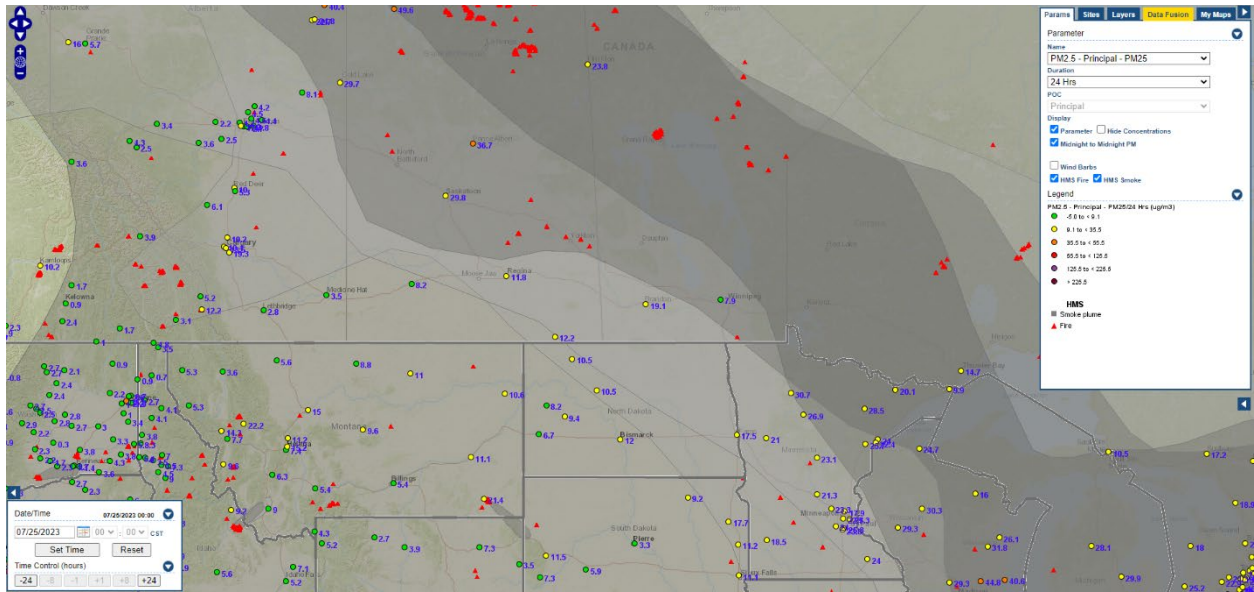

Analyzed smoke, hotspots, and 24-hour PM_{2.5} on July 25, 2023.