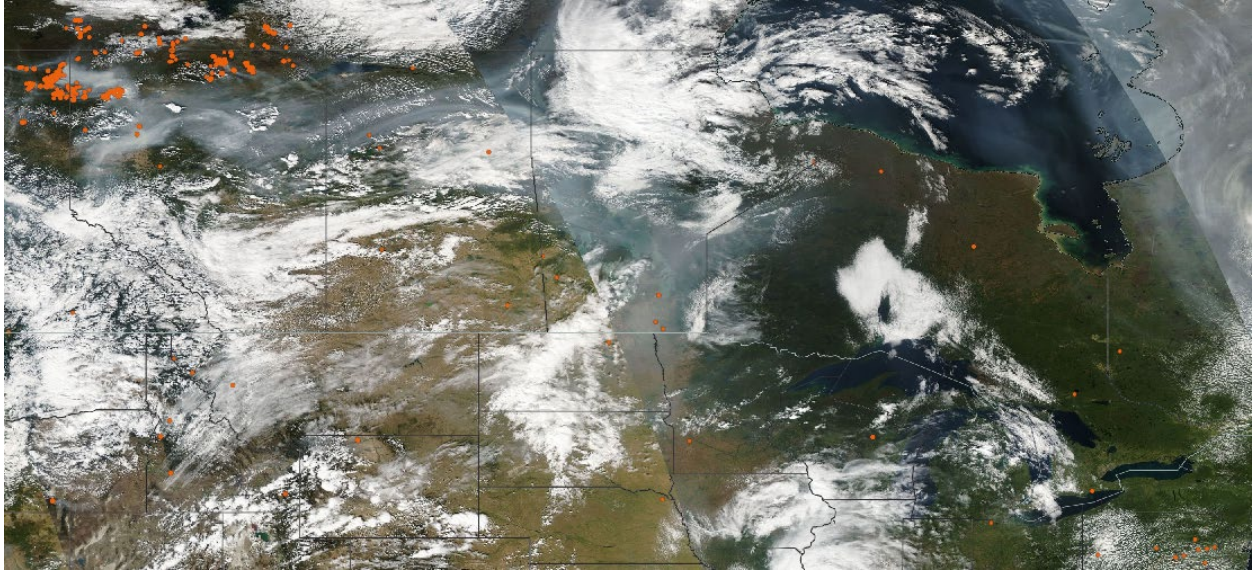

MODIS visible satellite for September 20, 2023.