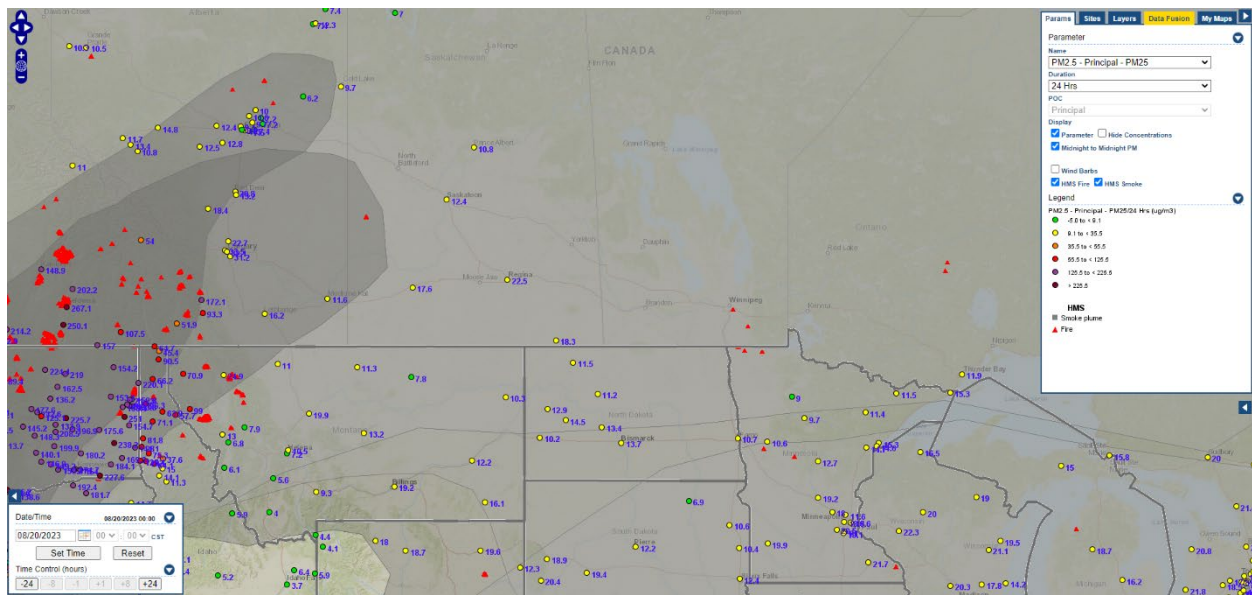

8/20/2023 Impacts

Smoke impacts from wildfires located in Canada.

Monitored 24-hour PM_{2.5} concentrations impacted by smoke on August 20, 2023.

Site	Site AQS	Date (LST)	Daily average (µg/m³)	Max hour (µg/m³)	Notes
Apple Valley	270370470	8/20/2023	21.1	40	Canada Wildfire Smoke
Grand Portage	270317810	8/20/2023	15.3	28.6	Canada Wildfire Smoke
Lakeville - Near Road	270370480	8/20/2023	19.2	37.5	Canada Wildfire Smoke
Marshall	270834210	8/20/2023	19.9	49	Canada Wildfire Smoke
Rochester	271095008	8/20/2023	21.8	33.3	Canada Wildfire Smoke
Shakopee	271390505	8/20/2023	20.5	39.1	Canada Wildfire Smoke
St. Cloud	271453052	8/20/2023	19.3	44.2	Canada Wildfire Smoke

Analyzed smoke, hotspots, and 24-hour PM_{2.5} on August 20, 2023.