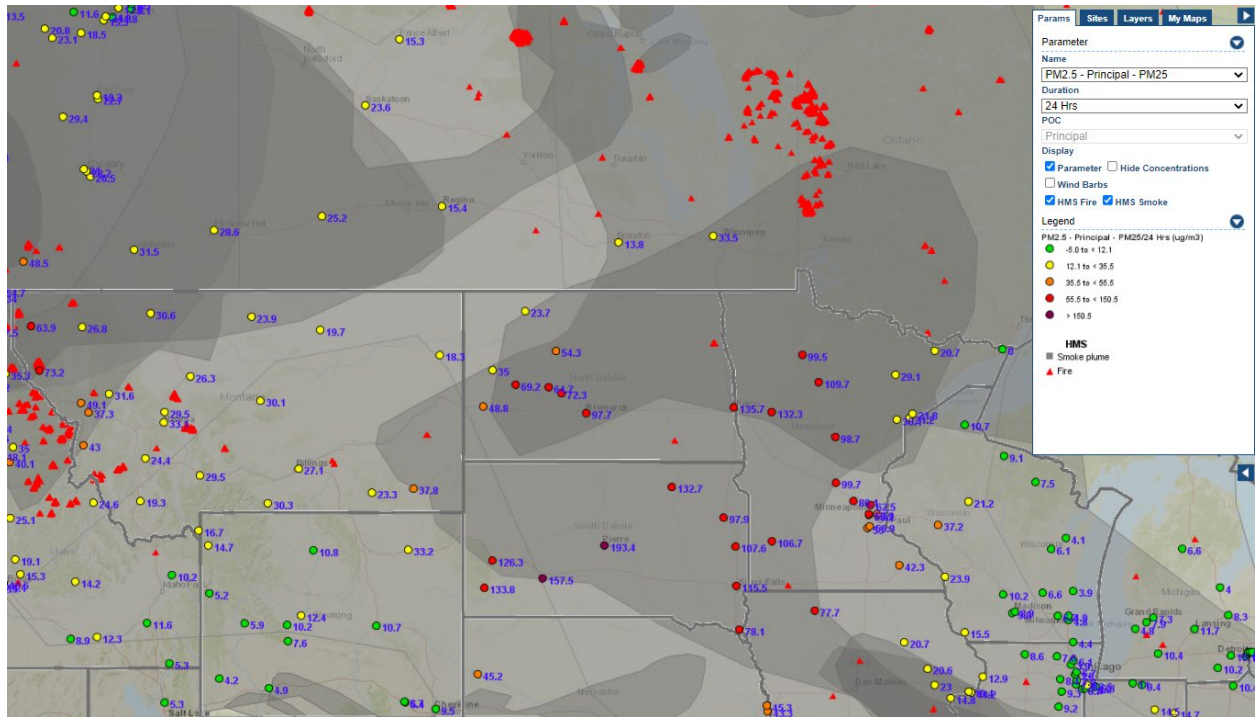

Analyzed smoke, hotspots, and 24-hour PM_{2.5} on July 30, 2021.