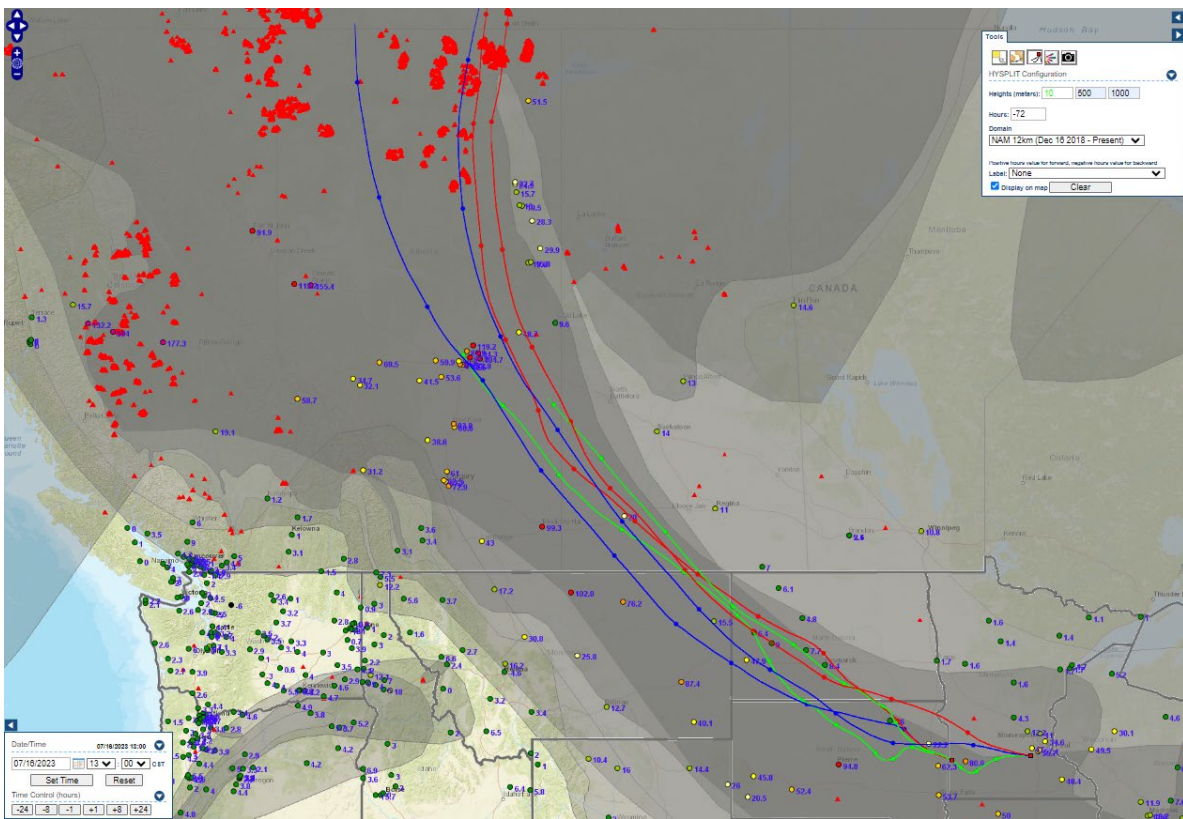

Analyzed smoke, hotspots, and 24-hour PM_{2.5} on July 16, 2023.

MODIS visible satellite for July 16, 2023.

Backward trajectories for July 16, 2023.

7/17/2023 Impacts

Smoke impacts from wildfires located in Canada.