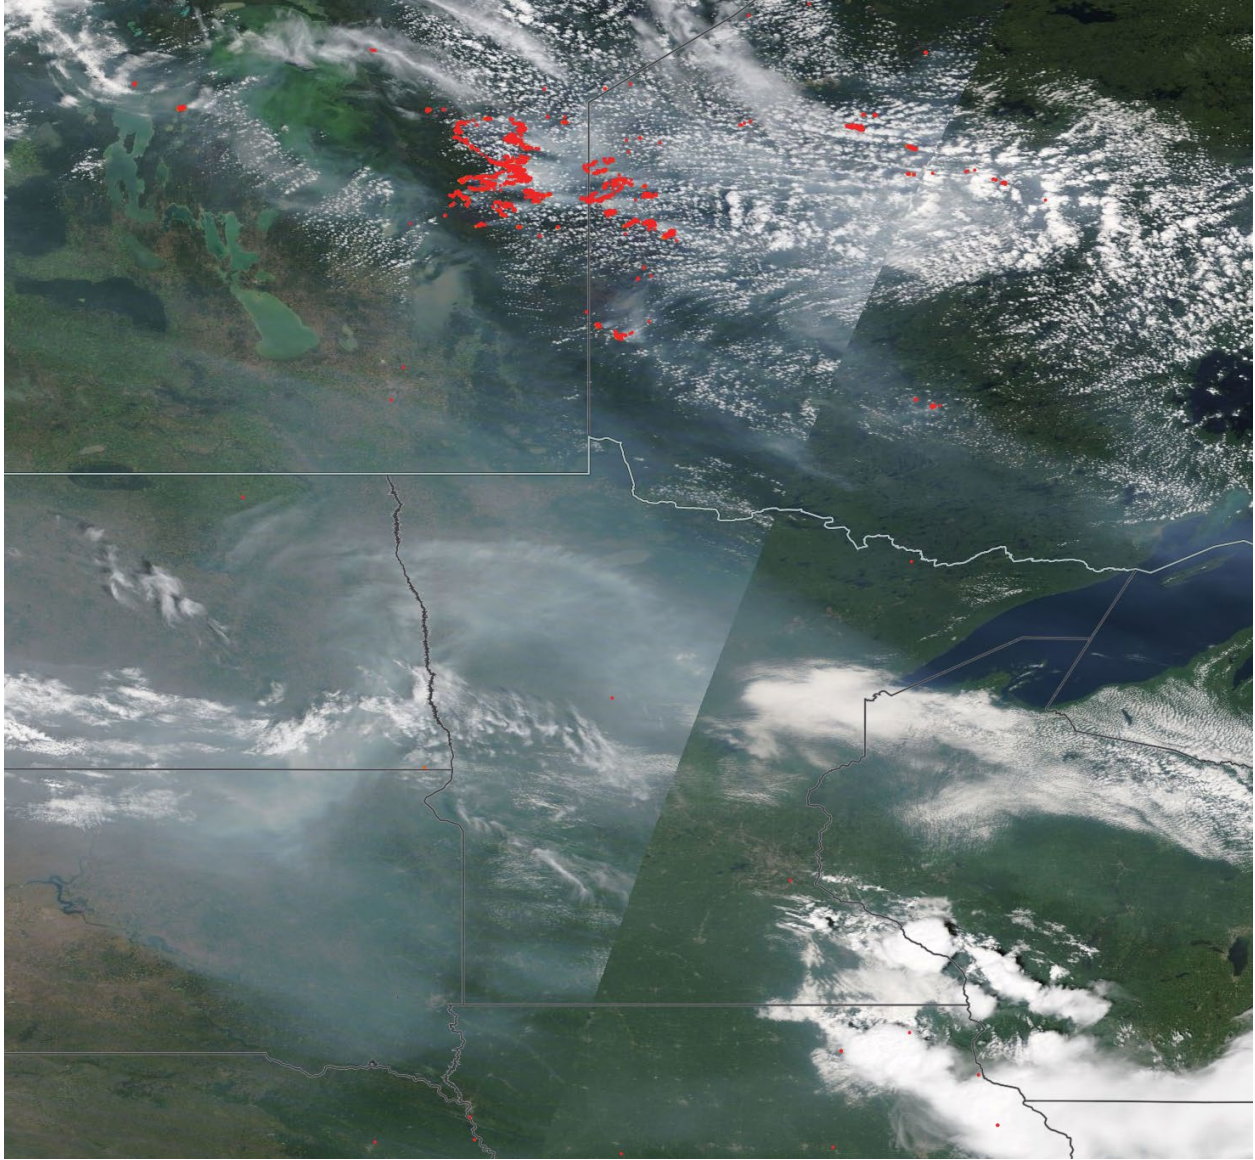

MODIS visible satellite for July 27, 2021.