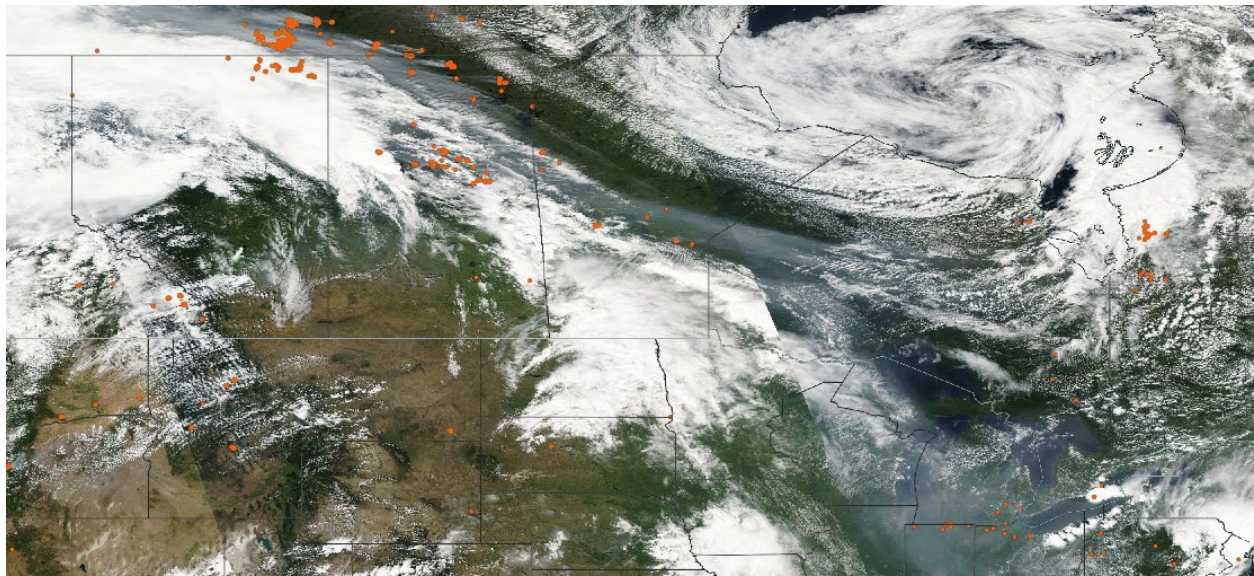

MODIS visible satellite for July 25, 2023.