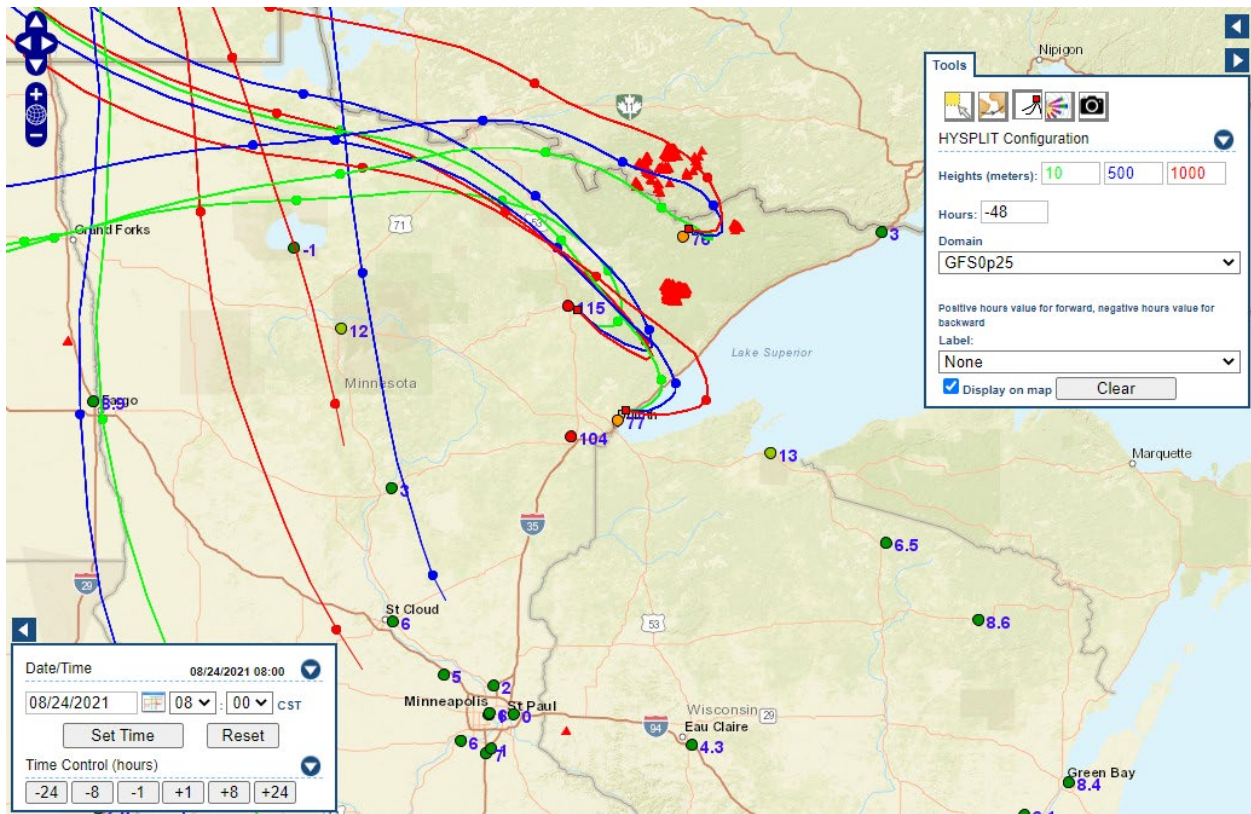

Analyzed smoke, hotspots, and 24-hour PM_{2.5} on August 24, 2021.

MODIS visible satellite for August 24, 2021.

Backward trajectories for August 24, 2021.

8/25/2021 Impacts

Smoke impacts from wildfires over northeast Minnesota and Quetico Provincial Park.