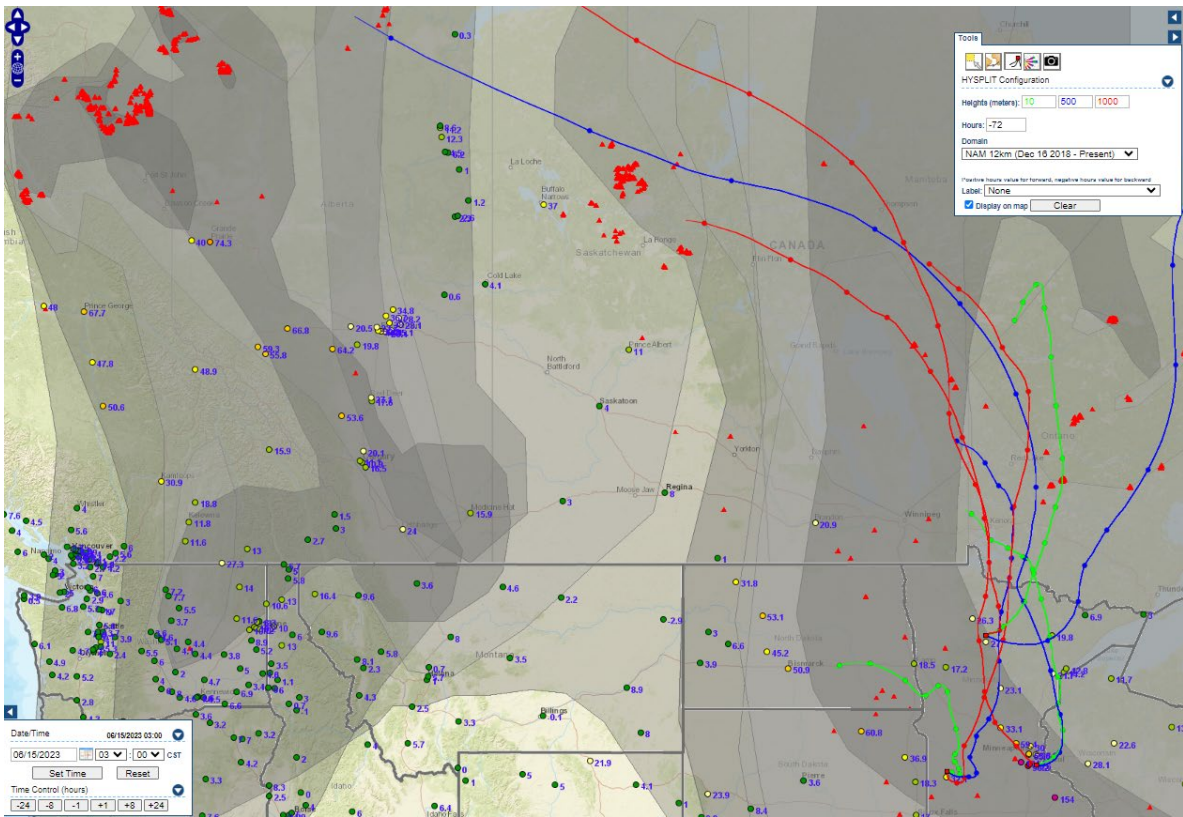

Backward trajectories for June 15, 2023.