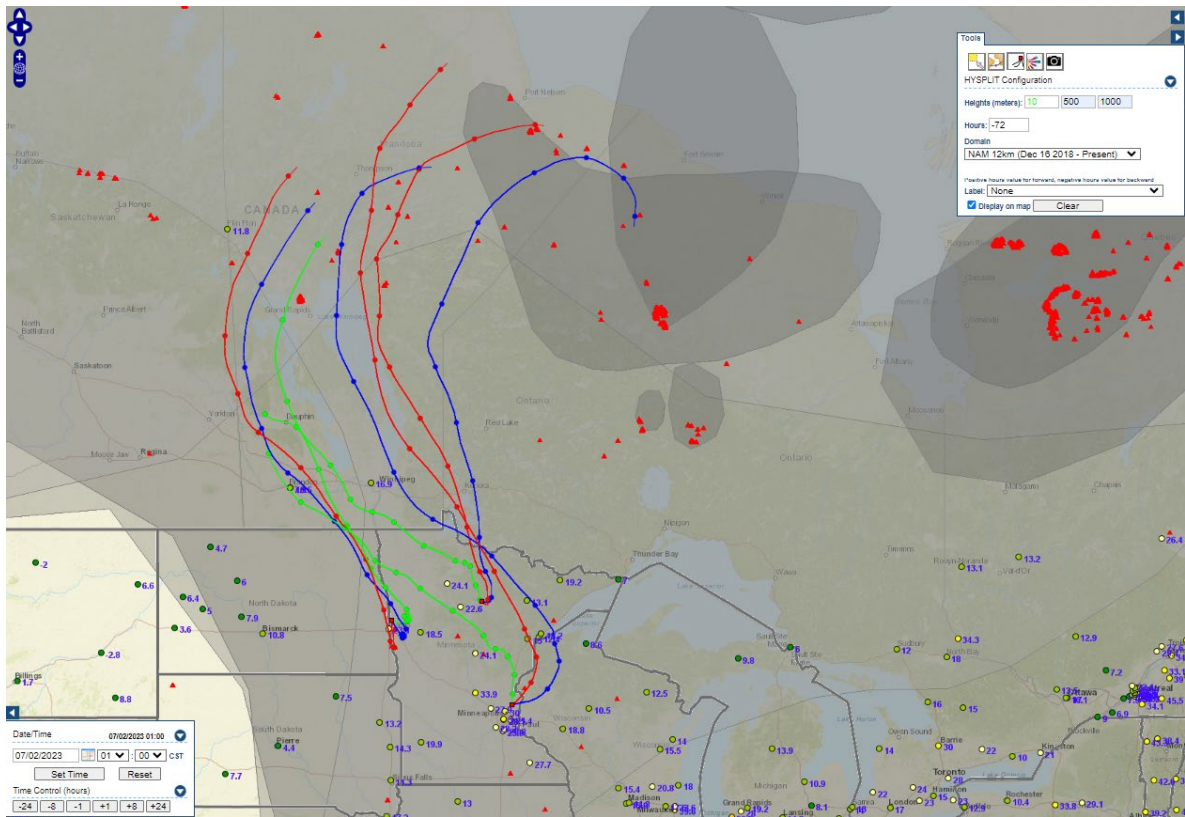

Analyzed smoke, hotspots, and 24-hour PM_{2.5} on July 2, 2023.

MODIS visible satellite for July 2, 2023.

Backward trajectories for July 2, 2023.

7/14/2023 Impacts

Smoke impacts from wildfires located in Canada.