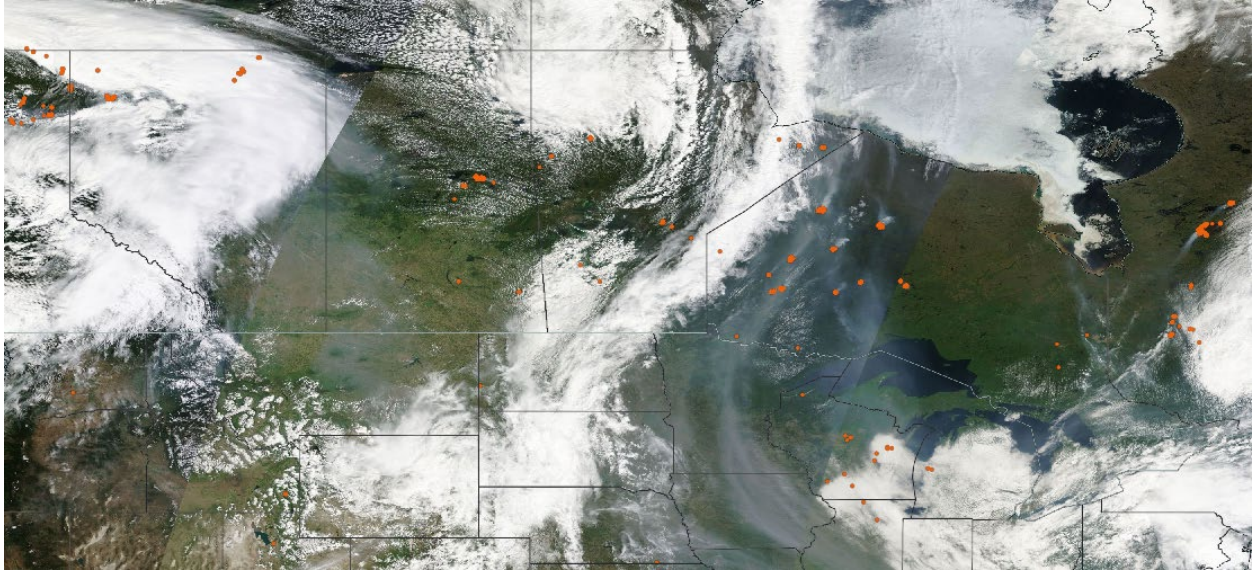

MODIS visible satellite for June 16, 2023.