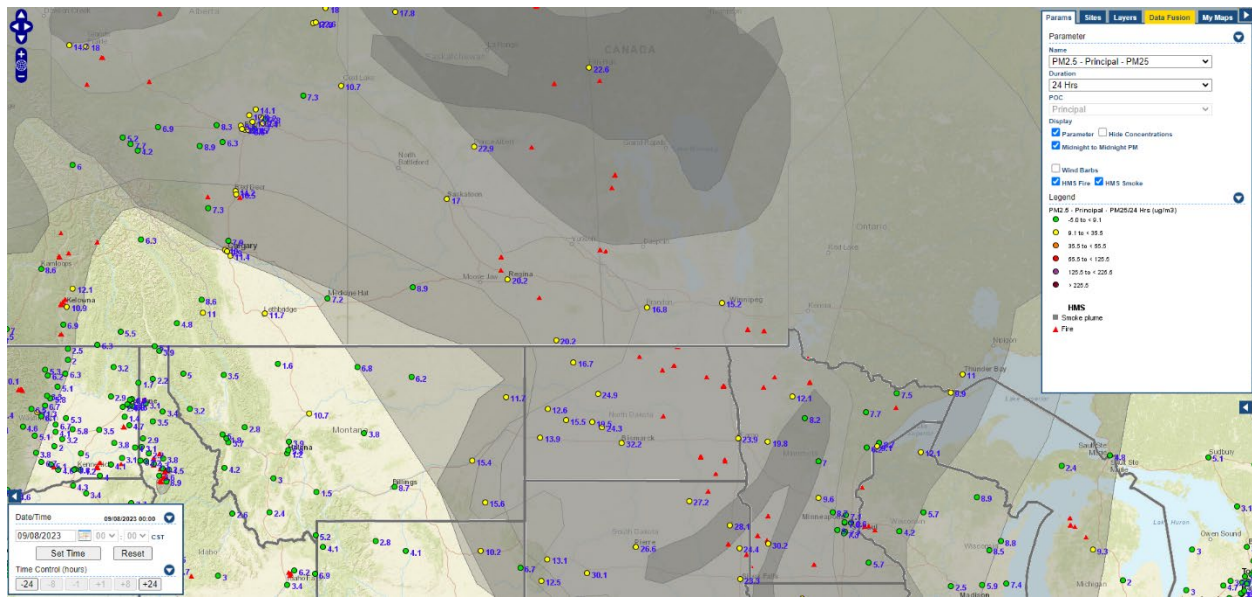

9/8/2023 Impacts

Smoke impacts from wildfires located in Canada.

Monitored 24-hour PM_{2.5} concentrations impacted by smoke on September 8, 2023.

Site	Site AQS	Date (LST)	Daily average (µg/m³)	Max hour (µg/m³)	Notes
Detroit Lakes	270052013	9/8/2023	19.8	31.8	Canada Wildfire Smoke
Fargo NW	380171004	9/8/2023	23.9	37.7	Canada Wildfire Smoke
Marshall	270834210	9/8/2023	30.3	47.7	Canada Wildfire Smoke