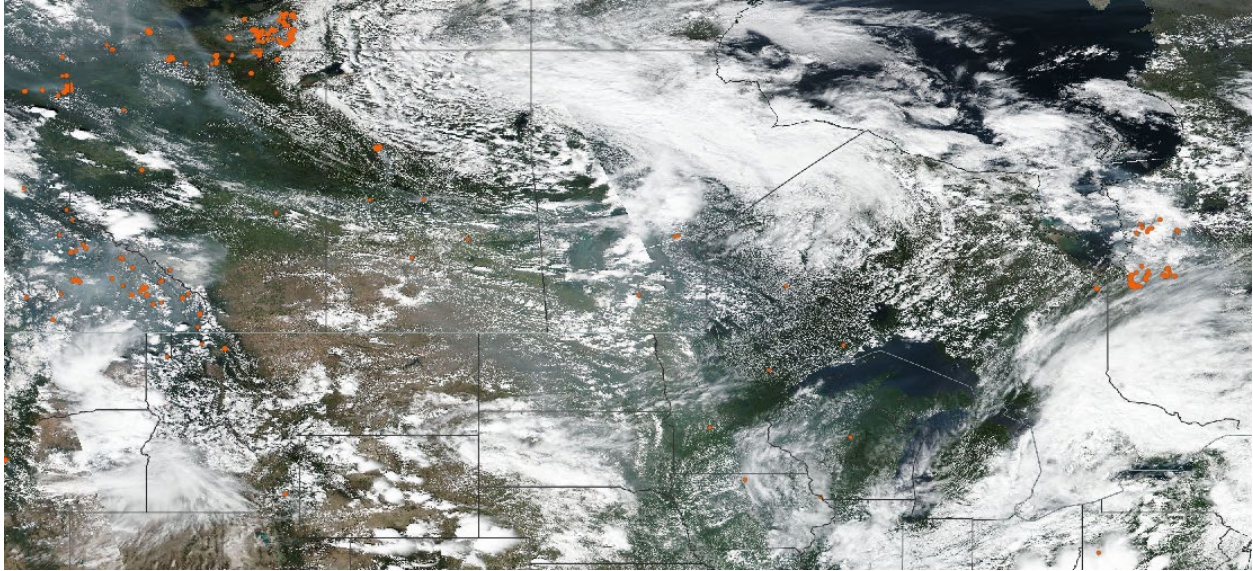

MODIS visible satellite for August 7, 2023.