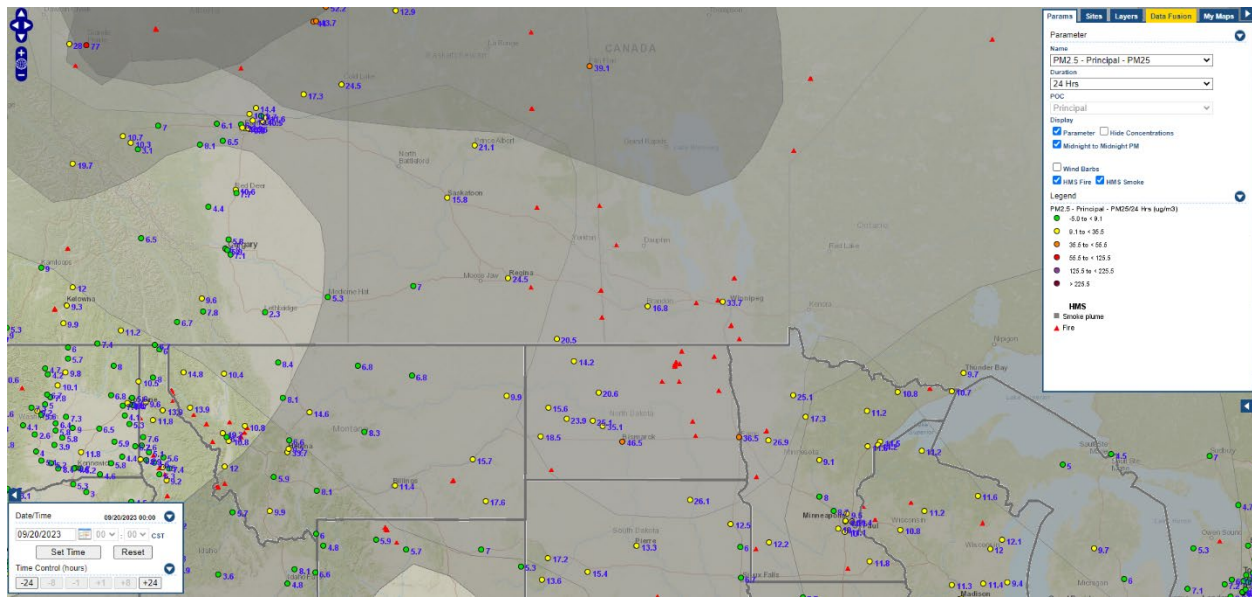

9/20/2023 Impacts

Smoke impacts from wildfires located in Canada.

Monitored 24-hour PM_{2.5} concentrations impacted by smoke on September 20, 2023.

Site	Site AQS	Date (LST)	Daily average (µg/m³)	Max hour (µg/m³)	Notes
Detroit Lakes	270052013	9/20/2023	27.0	52	Canada Wildfire Smoke
Fargo NW	380171004	9/20/2023	36.6	51.9	Canada Wildfire Smoke
Red Lake Nation	270072304	9/20/2023	25.1	45.8	Canada Wildfire Smoke

Analyzed smoke, hotspots, and 24-hour PM_{2.5} on September 20, 2023.