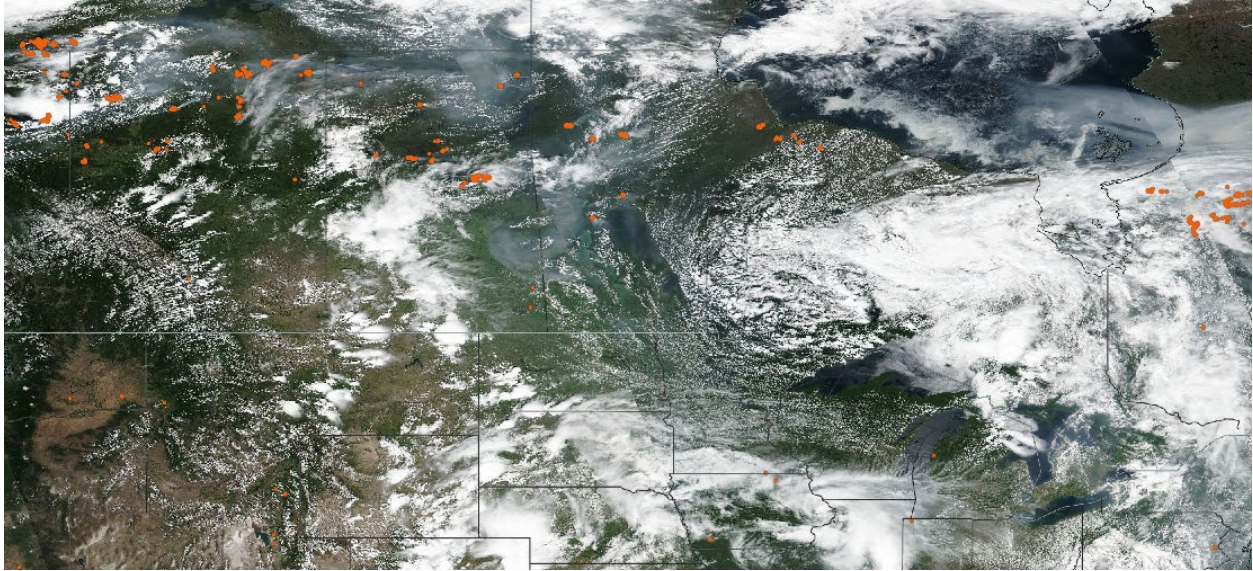

MODIS visible satellite for June 30, 2023.