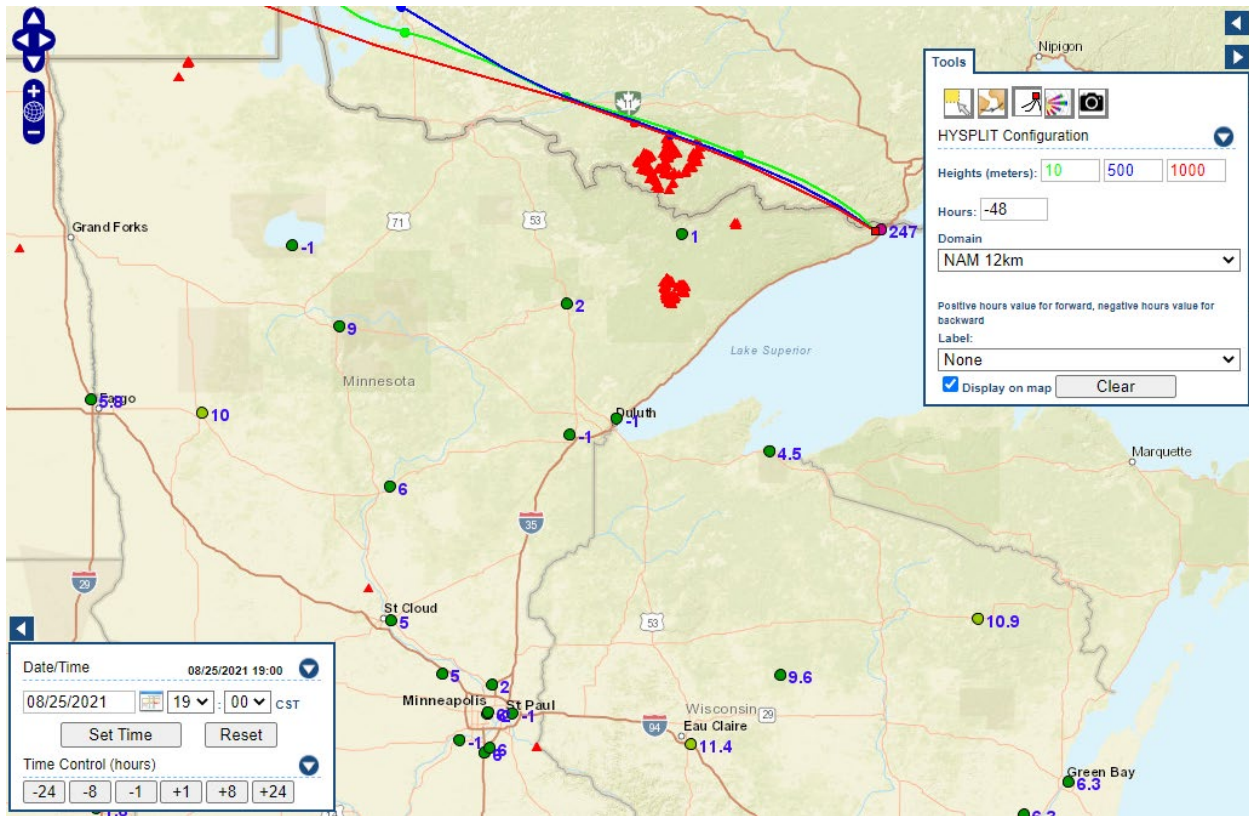

Backward trajectories for August 25, 2021.

8/26/2021 Impacts

Smoke impacts from wildfires over northeast Minnesota and Quetico Provincial Park.

Monitored 24-hour PM_{2.5} concentrations impacted by smoke on August 26, 2021.

Site	Site AQS	Date (LST)	Daily average (µg/m³)	Max hour (µg/m³)	Notes
Apple Valley	270370470	8/26/2021	16.6	47	Northeast MN fires
Blaine	270031002	8/26/2021	21.7	79	Northeast MN fires
Brainerd	270353204	8/26/2021	29.7	127	Northeast MN fires
Detroit Lakes	270052013	8/26/2021	30.3	107	Northeast MN fires
Duluth-WDSE	271377550	8/26/2021		179	Northeast MN fires
Ely	270750005	8/26/2021	74.7	280	Northeast MN fires
Fargo NW	380171004	8/26/2021	24.3	132.3	Northeast MN fires
Fond du Lac	270177417	8/26/2021	25.9	169	Northeast MN fires
Grand Portage	270317810	8/26/2021		43	Northeast MN fires
Lakeville - Near Road	270370480	8/26/2021	19.2	47	Northeast MN fires
Leech Lake Nation	270213410	8/26/2021	43.3	130	Northeast MN fires