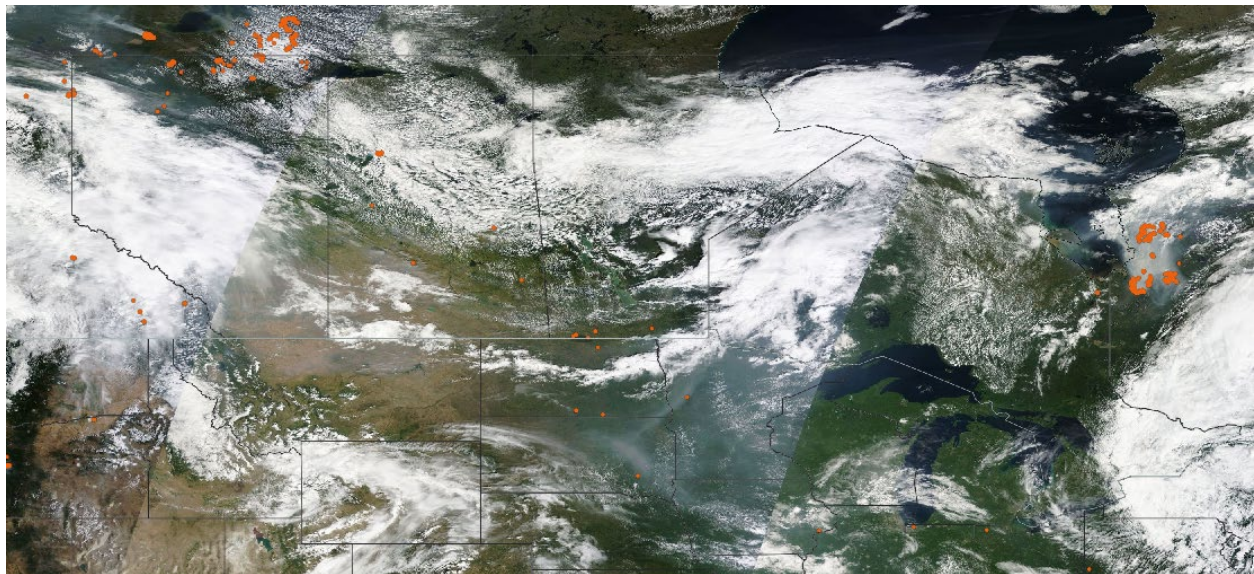

MODIS visible satellite for August 8, 2023.