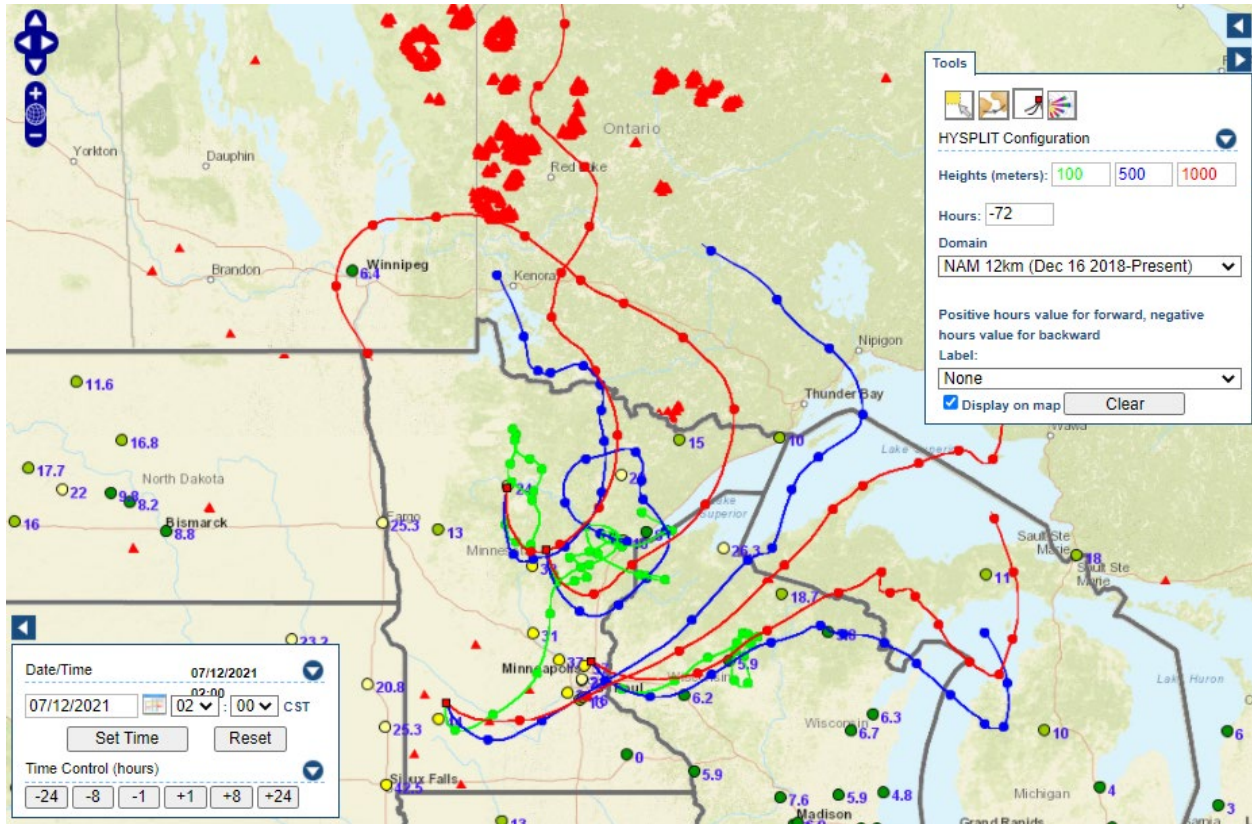

Analyzed smoke, hotspots, and 24-hour PM_{2.5} on July 12, 2021.

MODIS visible satellite for July 12, 2021.

Backward trajectories for July 12, 2021.

7/13/2021 Impacts

Smoke impacts from wildfires located in Canada.