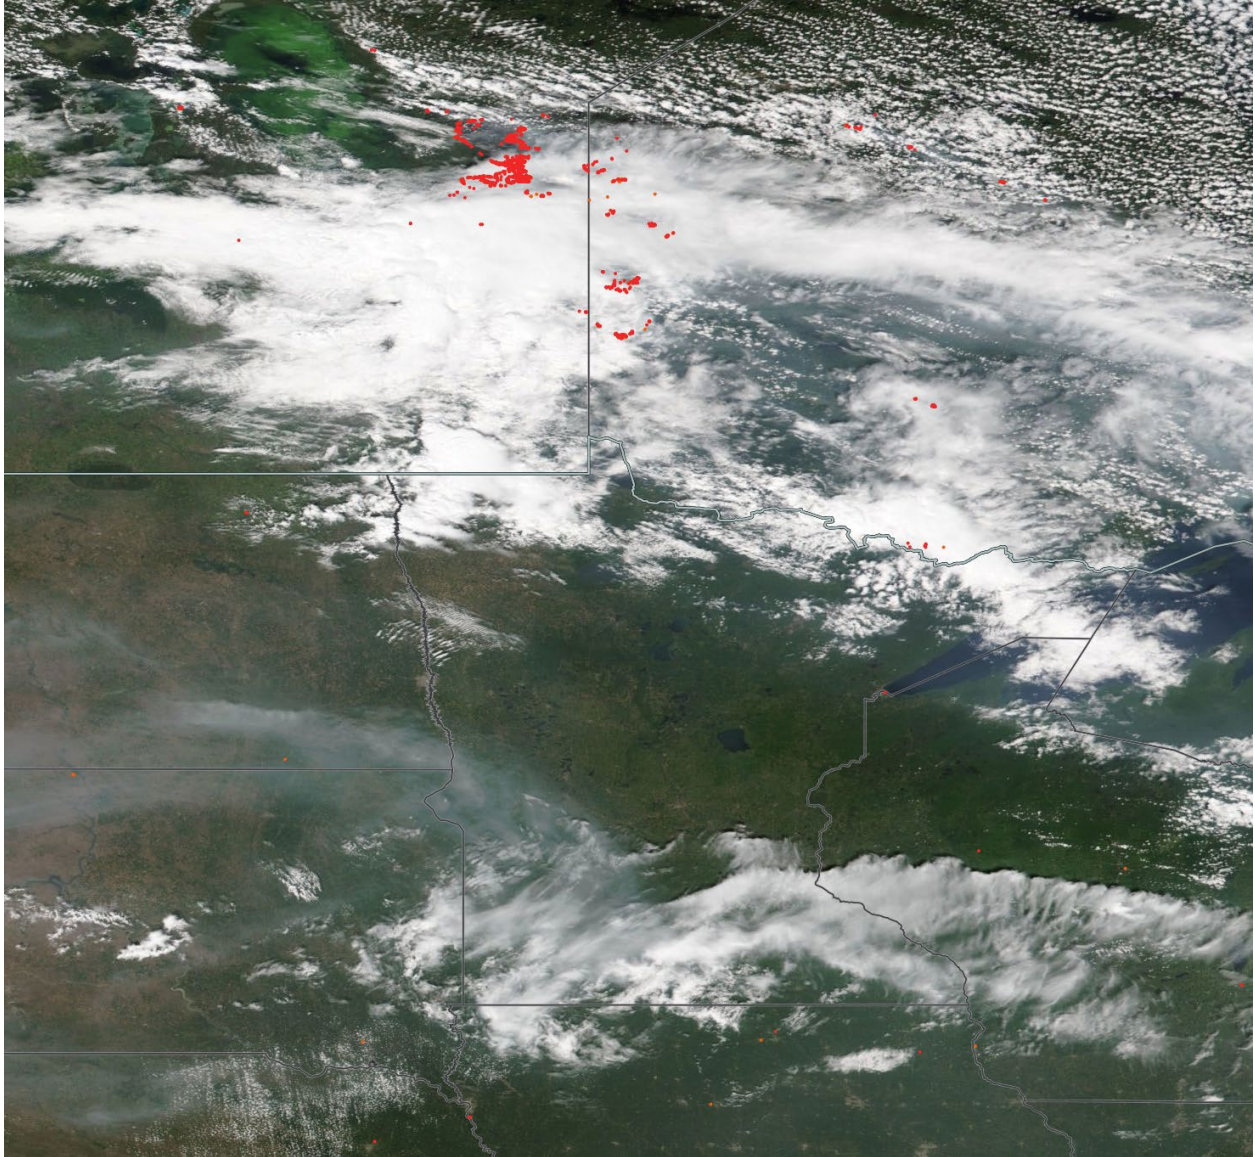

MODIS visible satellite for July 26, 2021.