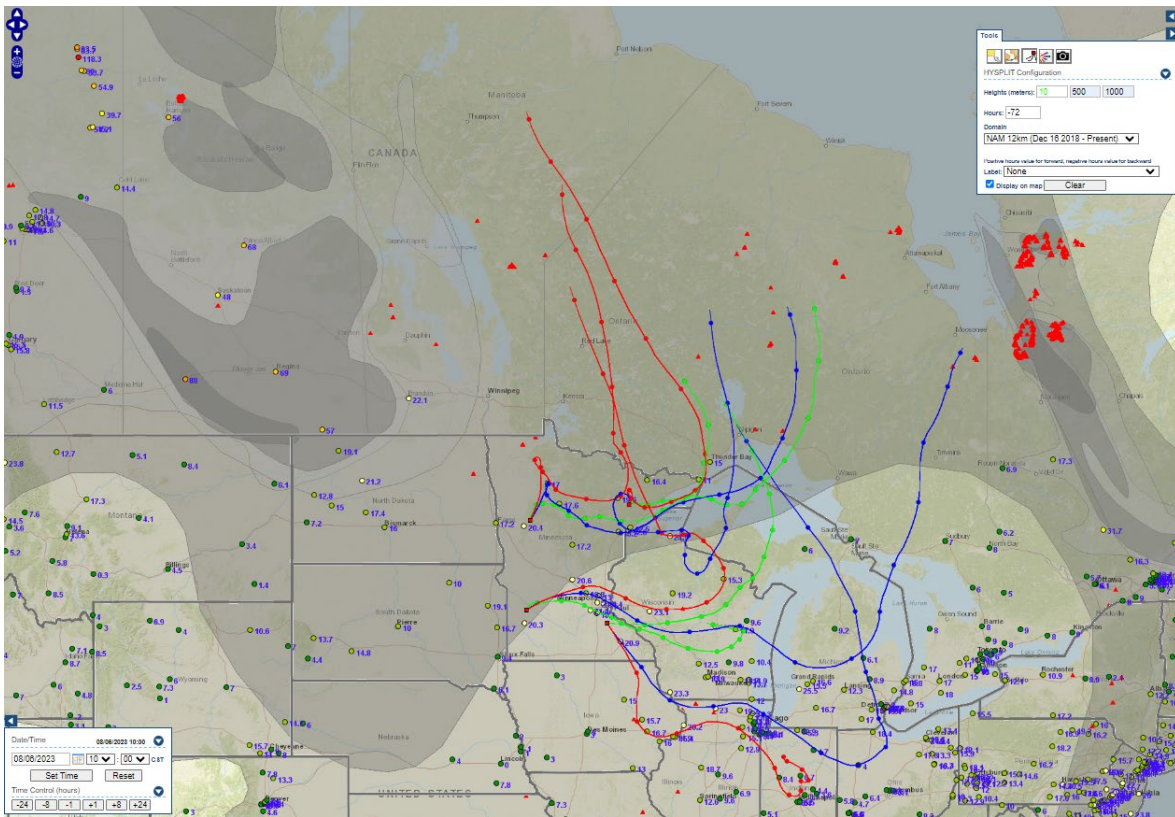

Backward trajectories for August 6, 2023.