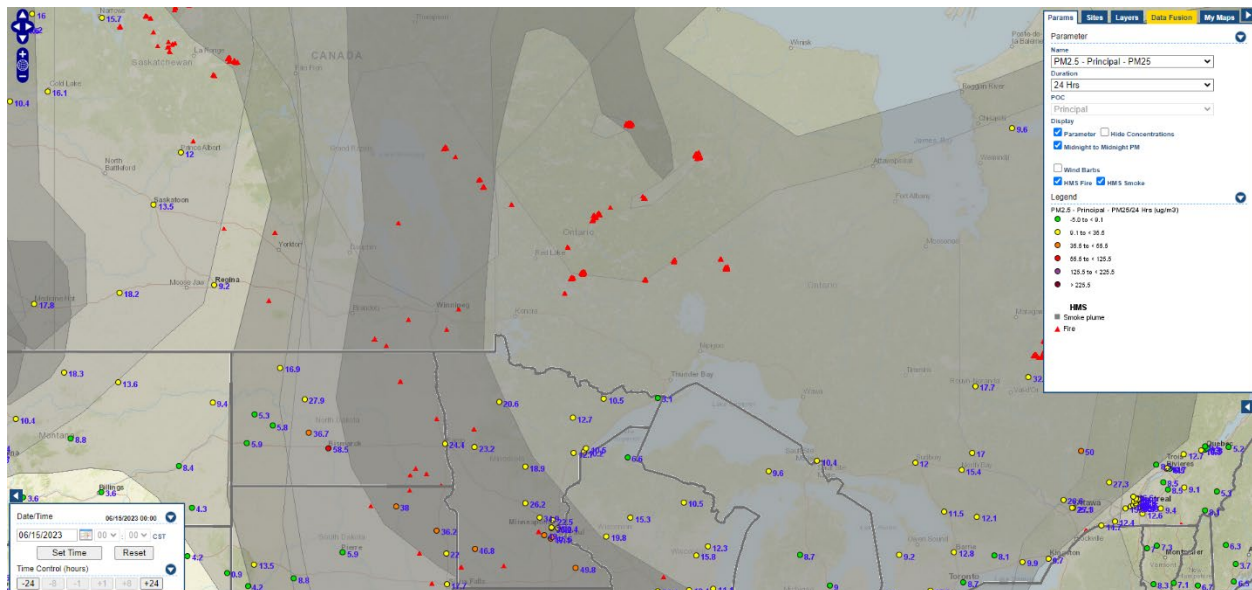

6/15/2023 Impacts

Smoke impacts from wildfires located in Canada.

Monitored 24-hour PM_{2.5} concentrations impacted by smoke on June 15, 2023.

Site	Site AQS	Date (LST)	Daily average (µg/m³)	Max hour (µg/m³)	Notes
Apple Valley	270370470	6/15/2023	46.7	204	Canada Wildfire Smoke
Blaine	270031002	6/15/2023	22.6	86	Canada Wildfire Smoke
Brainerd	270353204	6/15/2023	18.9	24.4	Canada Wildfire Smoke
Detroit Lakes	270052013	6/15/2023	23.2	28.8	Canada Wildfire Smoke
Fargo NW	380171004	6/15/2023	24.5	29.6	Canada Wildfire Smoke
Lakeville - Near Road	270370480	6/15/2023	47.1	194	Canada Wildfire Smoke
Leech Lake Nation	270213410	6/15/2023	18.9	30	Canada Wildfire Smoke
Marshall	270834210	6/15/2023	46.8	70.8	Canada Wildfire Smoke
Minneapolis - Phillips	270530963	6/15/2023	36.2	151.5	Canada Wildfire Smoke
Minneapolis - Near Road	270530962	6/15/2023	35.2	143.9	Canada Wildfire Smoke
Red Lake Nation	270072304	6/15/2023	20.6	29.5	Canada Wildfire Smoke
Rochester	271095008	6/15/2023	49.9	154	Canada Wildfire Smoke
Shakopee	271390505	6/15/2023	49.1	176.5	Canada Wildfire Smoke
St. Cloud	271453052	6/15/2023	26.3	70.4	Canada Wildfire Smoke
St. Michael	271713201	6/15/2023	34.9	129.4	Canada Wildfire Smoke
St. Paul-Harding	271230871	6/15/2023	30.5	121	Canada Wildfire Smoke

Analyzed smoke, hotspots, and 24-hour PM_{2.5} on June 15, 2023.