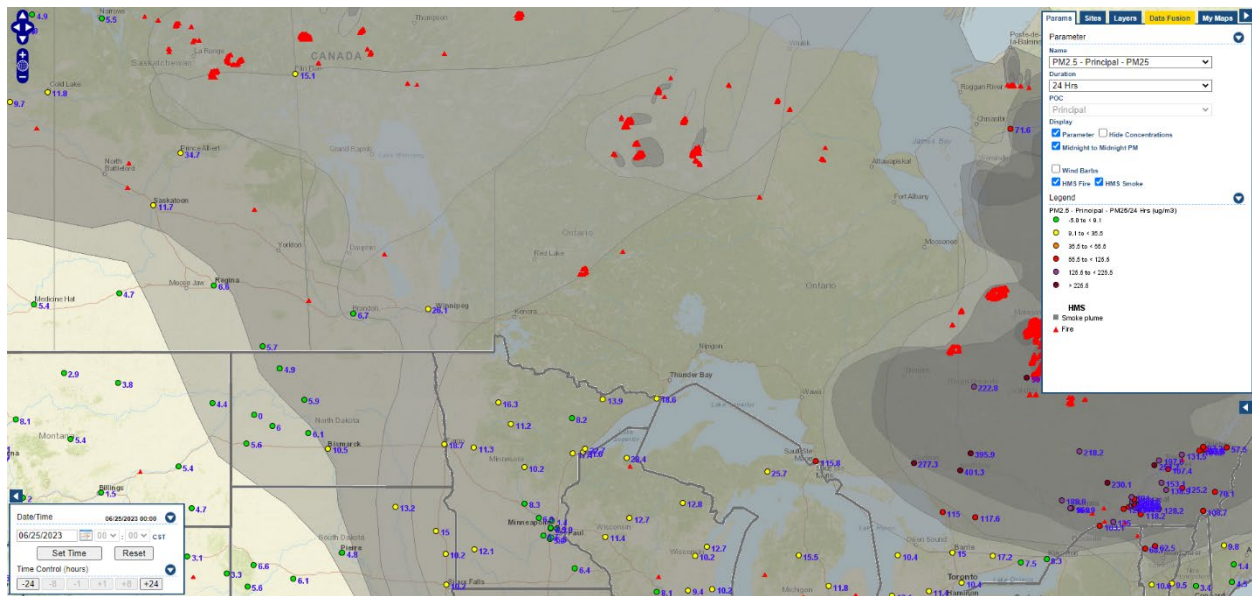

6/25/2023 Impacts

Smoke impacts from wildfires located in Canada.

Monitored 24-hour PM_{2.5} concentrations impacted by smoke on June 25, 2023.

Site	Site AQS	Date (LST)	Daily average (µg/m³)	Max hour (µg/m³)	Notes
Duluth-WDSE	271377550	6/25/2023	22.8	48.6	Canada Wildfire Smoke
Fond du Lac	270177417	6/25/2023	17.2	29.1	Canada Wildfire Smoke
Grand Portage	270317810	6/25/2023	18.6	36	Canada Wildfire Smoke
Red Lake Nation	270072304	6/25/2023	16.3	23.3	Canada Wildfire Smoke
West Duluth	271377554	6/25/2023	21.7	44.8	Canada Wildfire Smoke

Analyzed smoke, hotspots, and 24-hour PM_{2.5} on June 25, 2023.