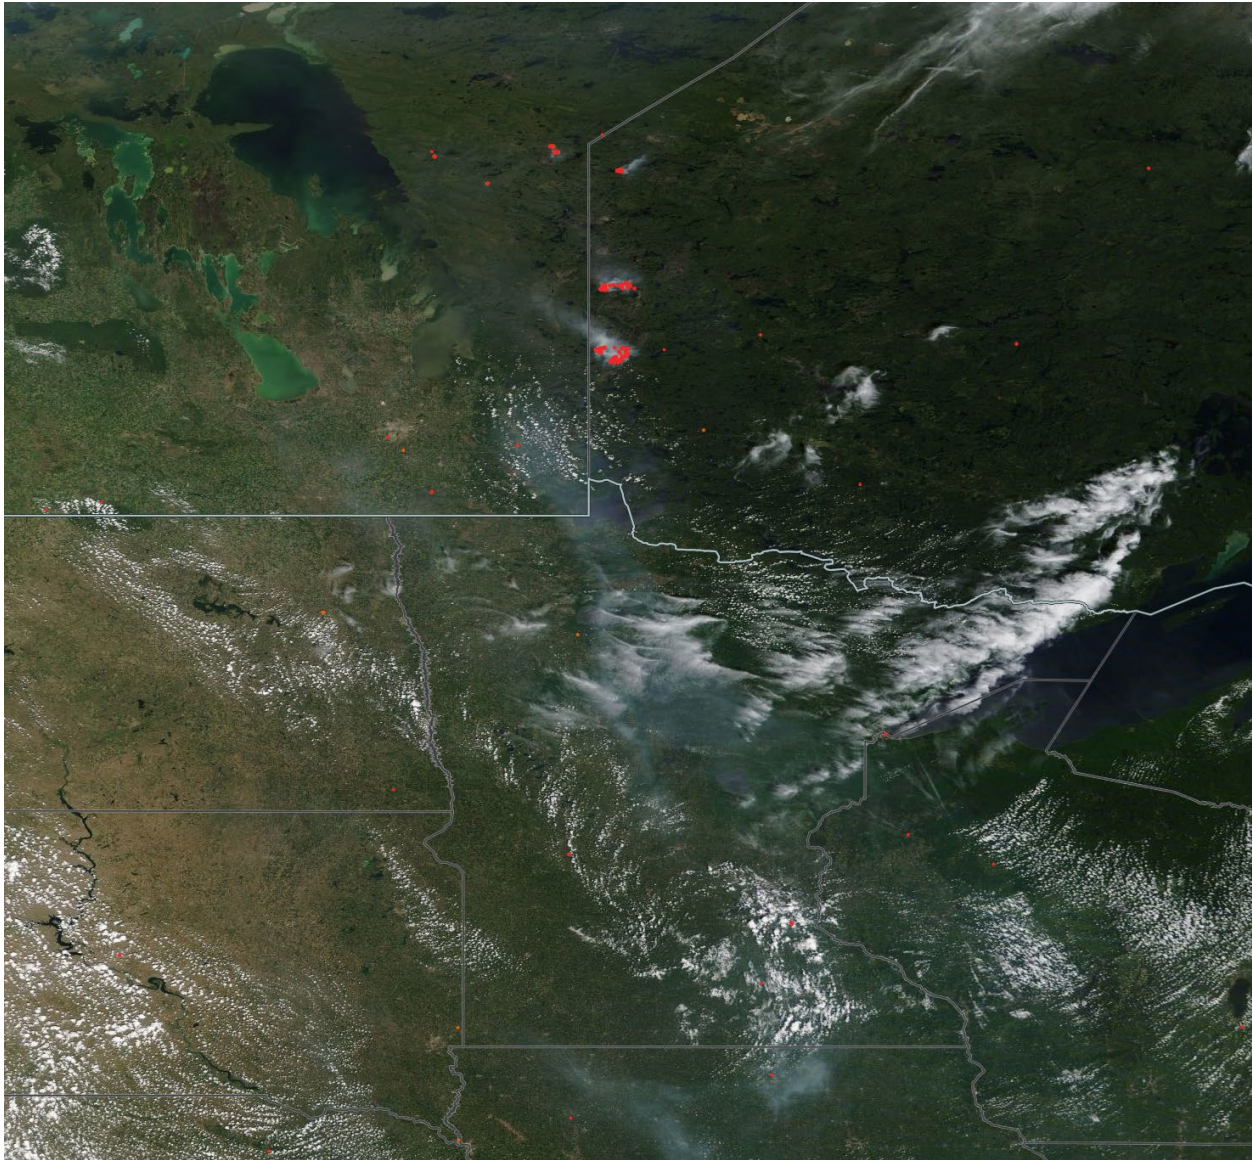

Analyzed smoke, hotspots, and 24-hour PM_{2.5} on July 1, 2021.

MODIS visible satellite for July 1, 2021.

Backward trajectories for July 1, 2021.

7/2/2021 Impacts

Smoke impacts from wildfires located in Canada.