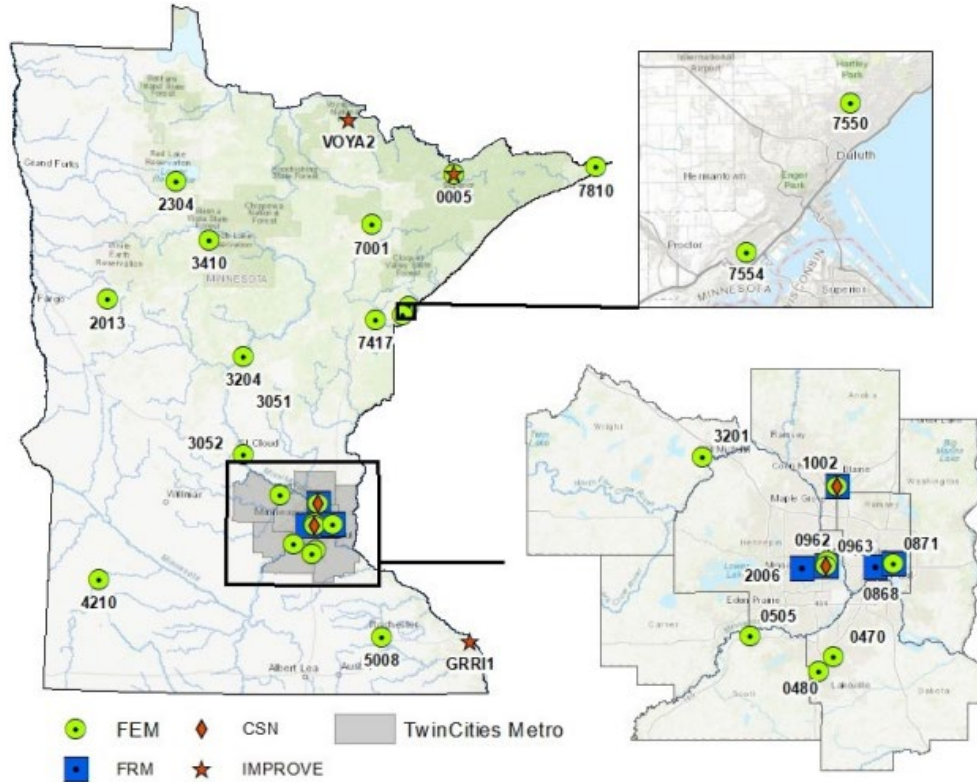

In 2021, smoke from fires located in Canada impacted Minnesota monitors from July 1 to August 8, and smoke from fires in northeast Minnesota and adjacent areas of western Ontario impacted monitors from August 22-27. In 2022, smoke from wildfires in the southwest United States (US) impacted Minnesota monitors on June 14, and a combination of smoke from wildfires in western Canada and prescribed fires in southern Saskatchewan, Manitoba, and North Dakota impacted Minnesota monitors from October 20 to October 22. In 2023, smoke from fires located in Canada impacted Minnesota monitors from May 16 to September 22.

Figure 1: PM_{2.5} monitoring sites in Minnesota.