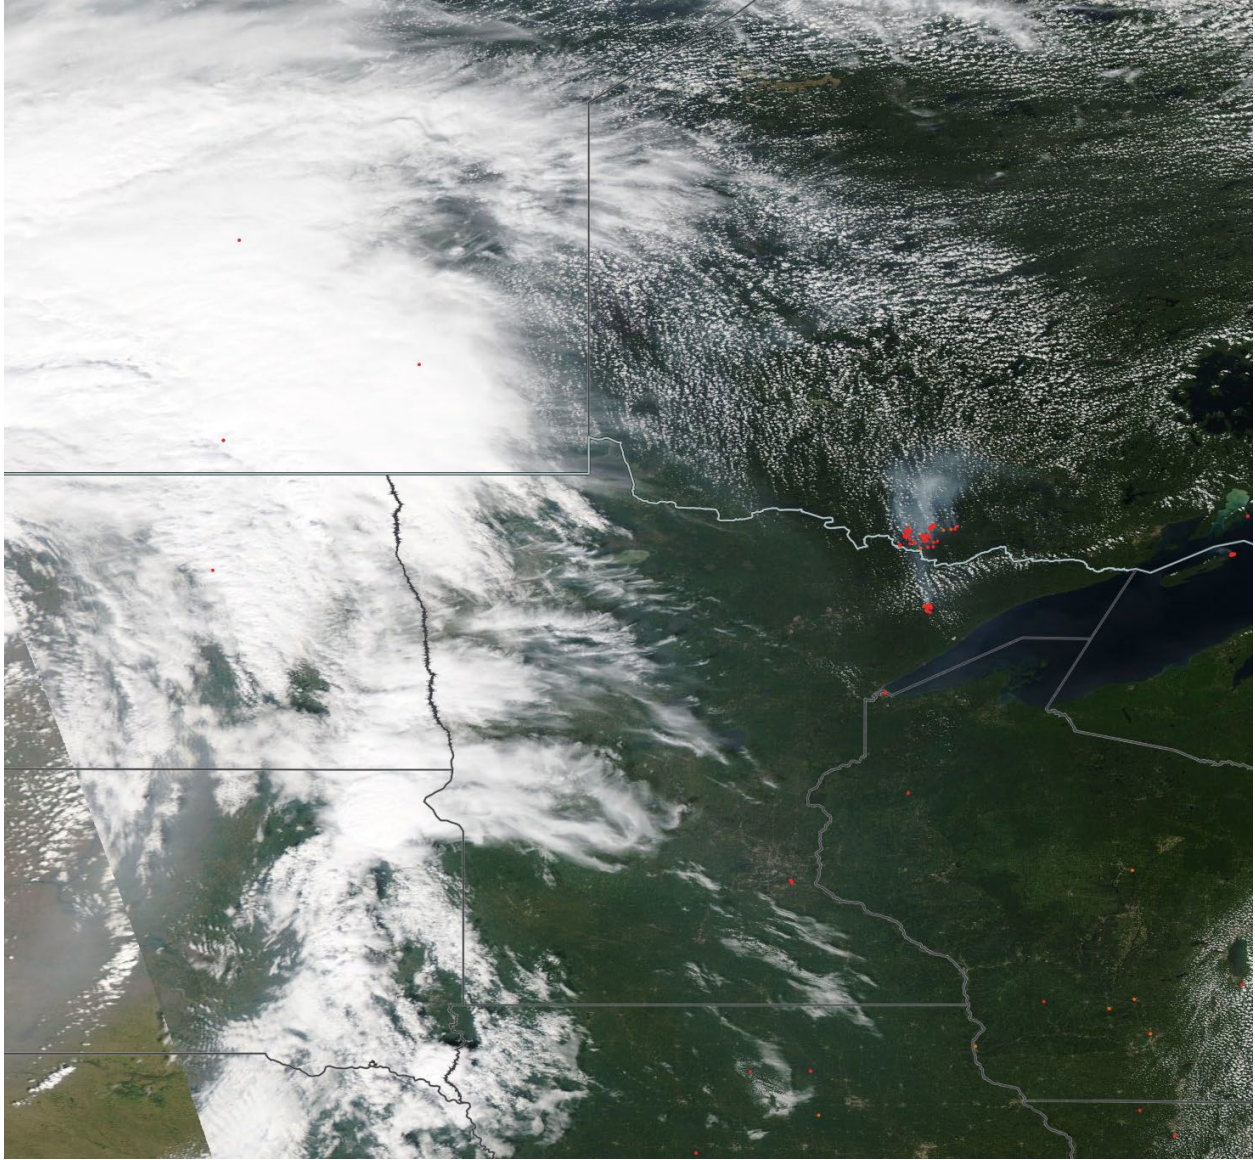

MODIS visible satellite for August 22, 2021.