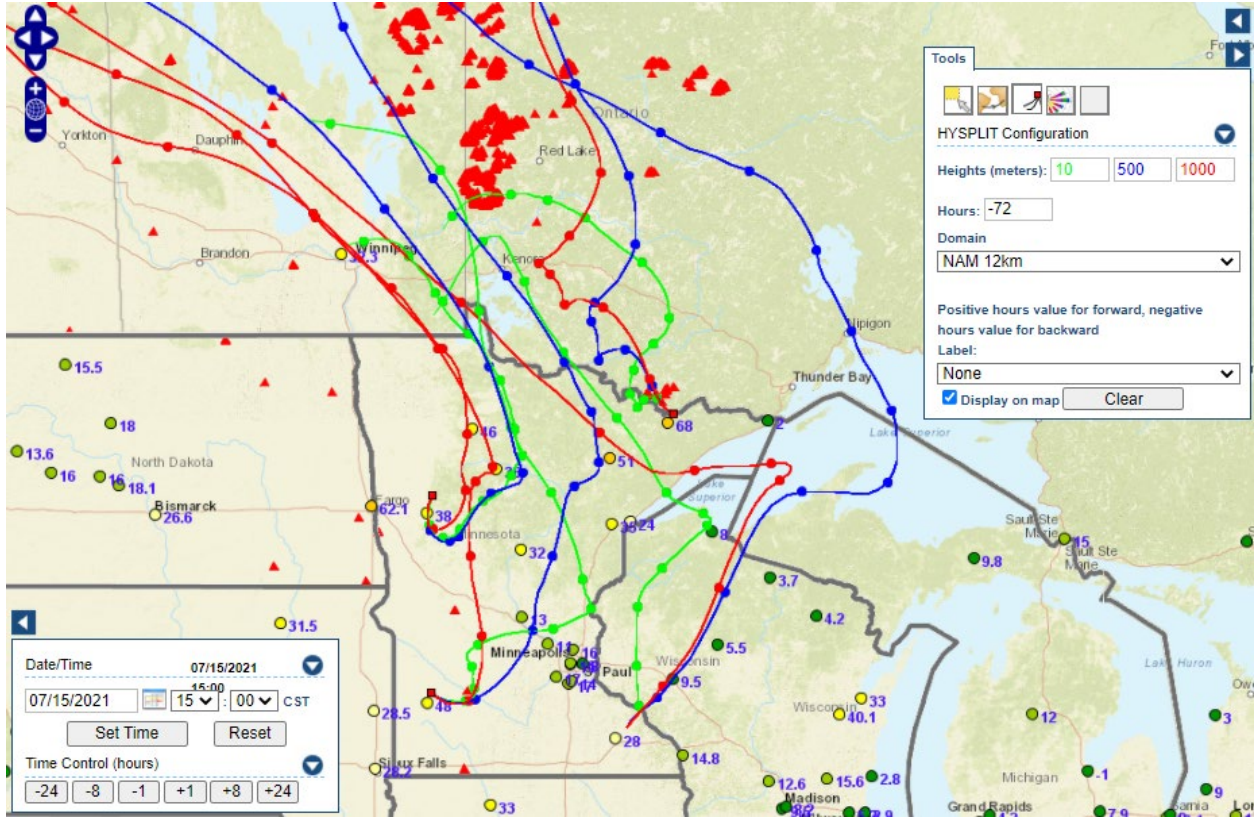

Backward trajectories for July 15, 2021.