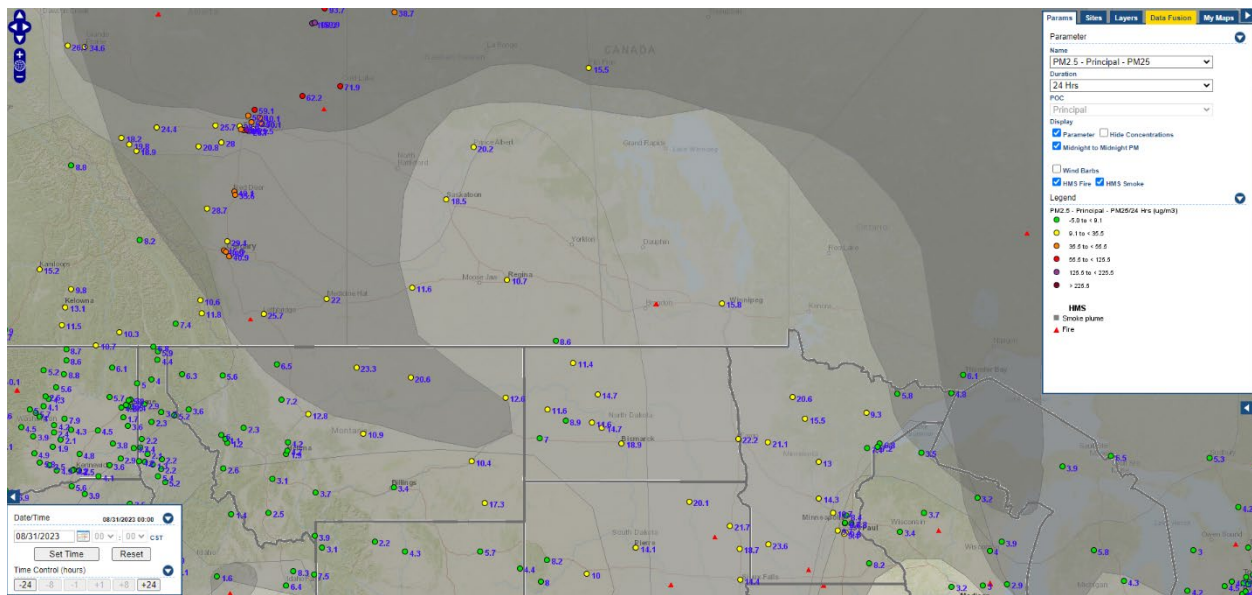

8/31/2023 Impacts

Smoke impacts from wildfires located in Canada.

Monitored 24-hour PM_{2.5} concentrations impacted by smoke on August 31, 2023.

Site	Site AQS	Date (LST)	Daily average (µg/m³)	Max hour (µg/m³)	Notes
Detroit Lakes	270052013	8/31/2023	21.1	25.6	Canada Wildfire Smoke
Fargo NW	380171004	8/31/2023	22.3	25.4	Canada Wildfire Smoke
Marshall	270834210	8/31/2023	23.6	29.7	Canada Wildfire Smoke
Red Lake Nation	270072304	8/31/2023	20.7	26.4	Canada Wildfire Smoke

Analyzed smoke, hotspots, and 24-hour PM_{2.5} on August 31, 2023.