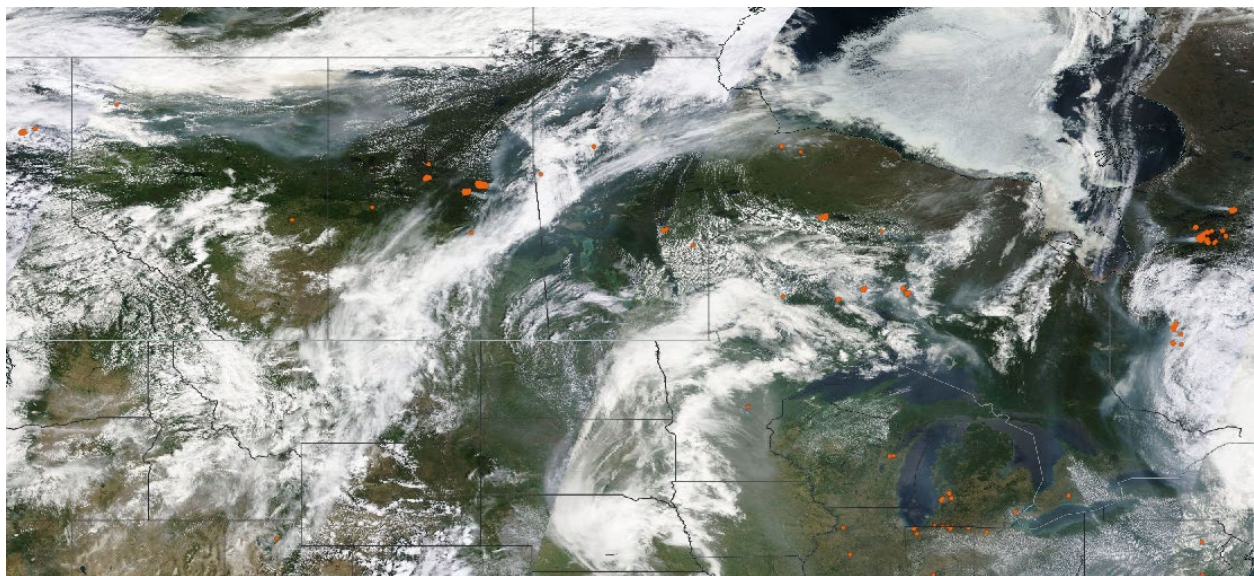

MODIS visible satellite for June 17, 2023.