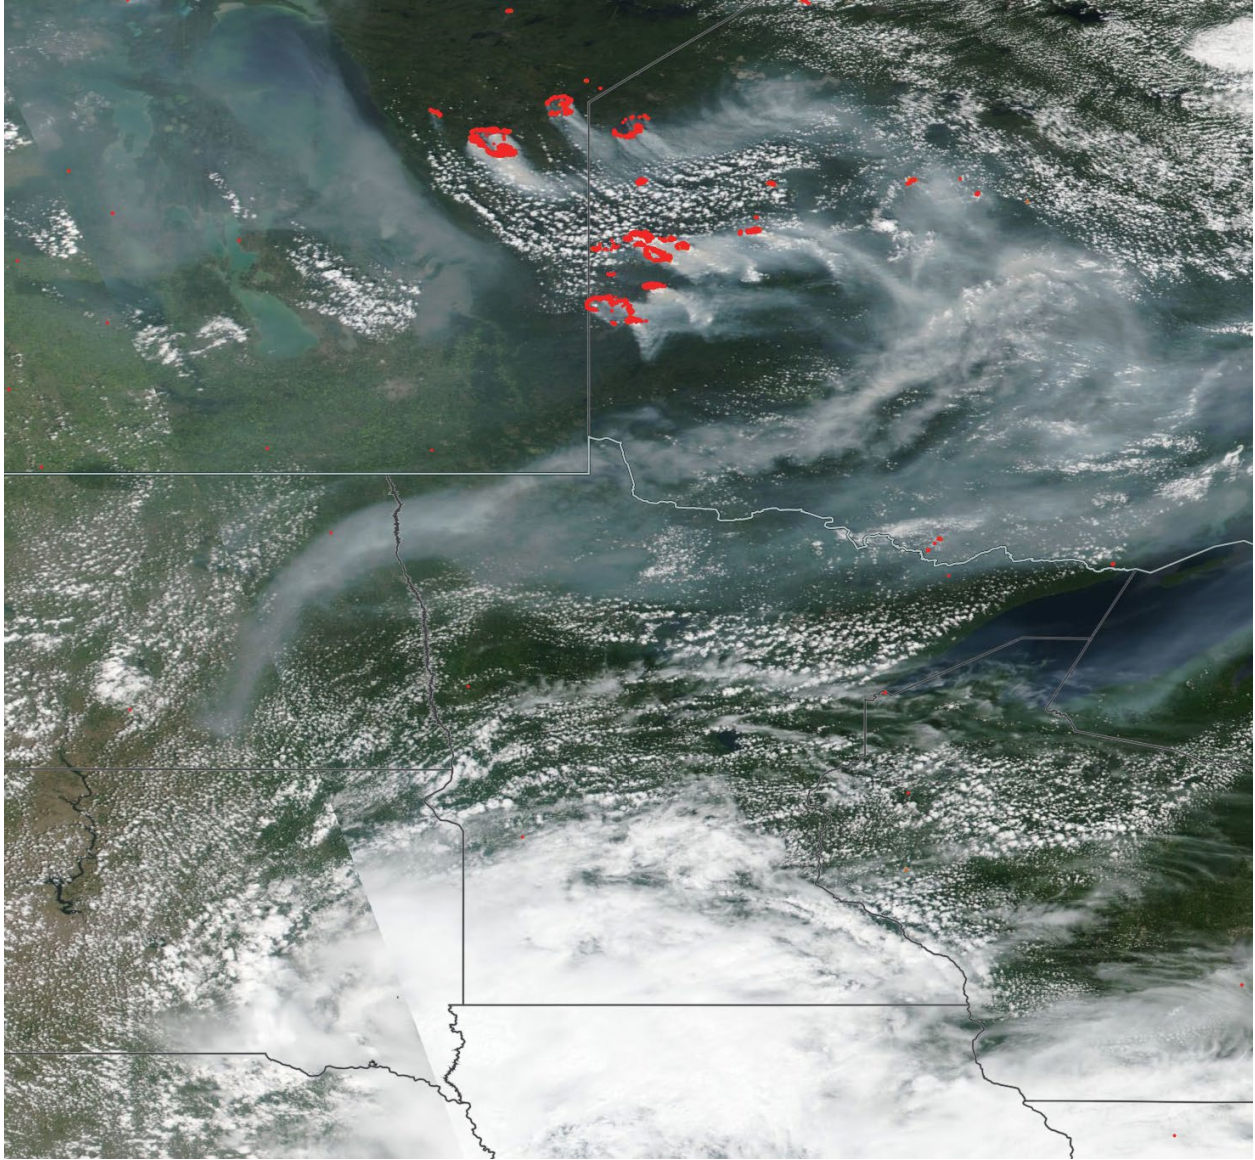

MODIS visible satellite for July 10, 2021.