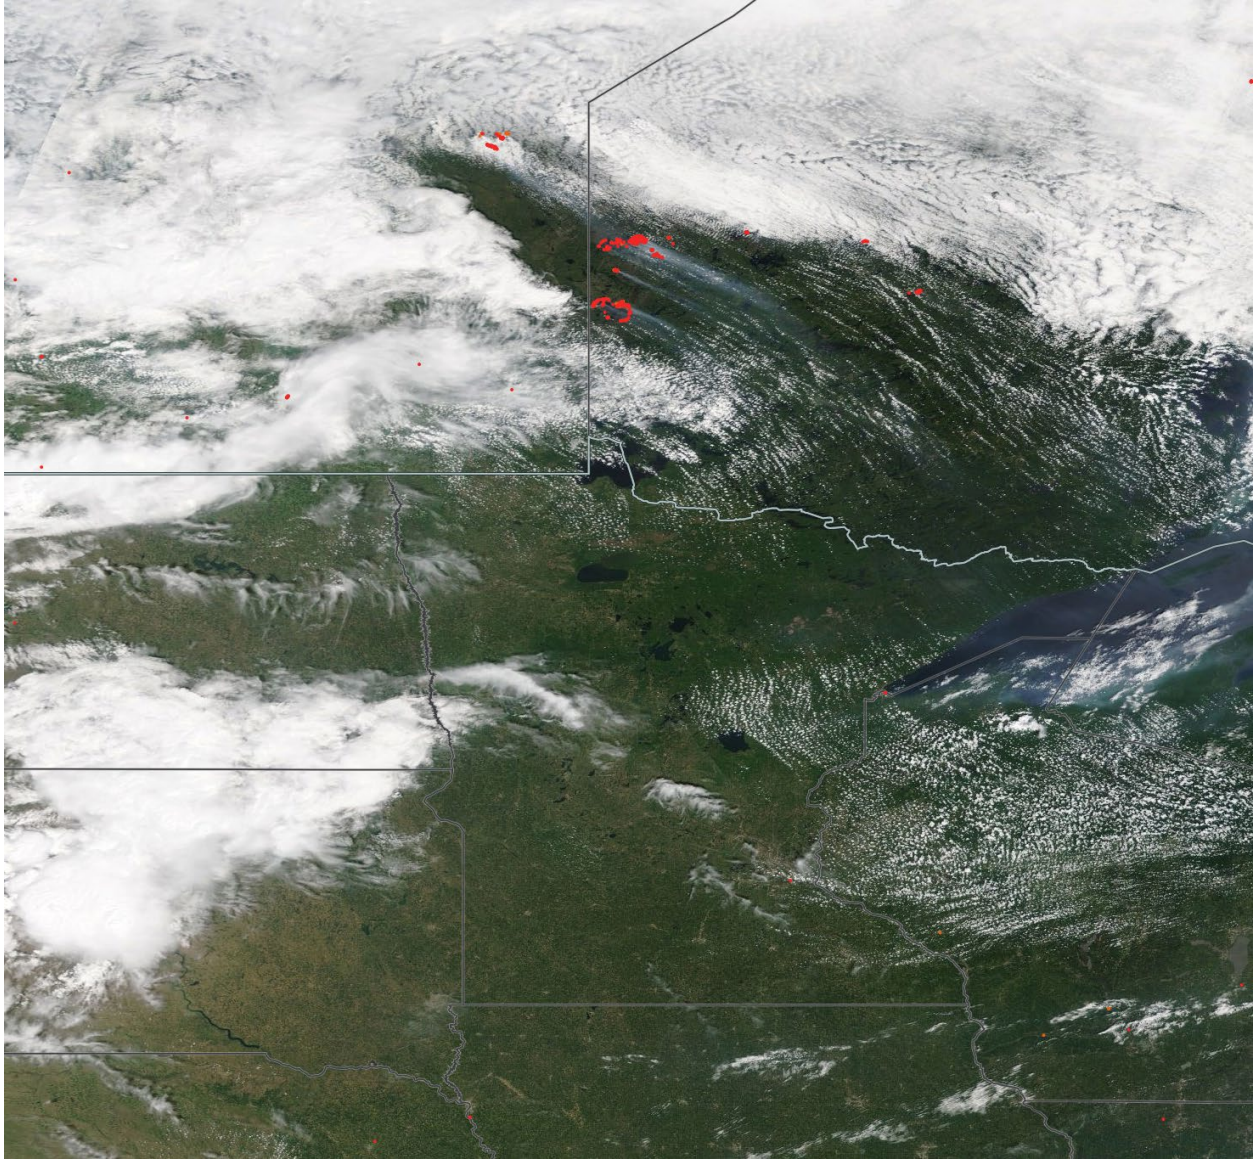

MODIS visible satellite for July 5, 2021.