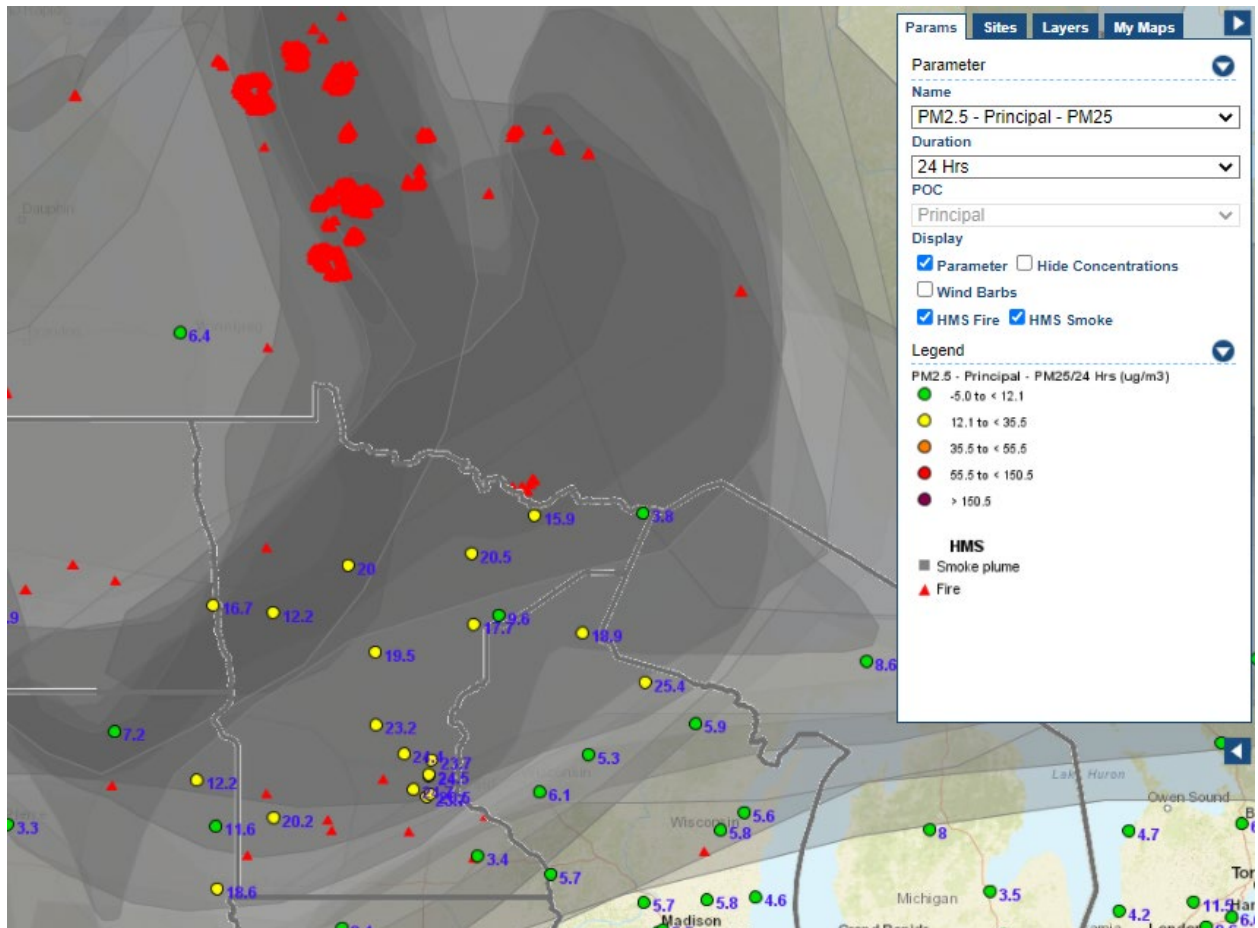

Site	Site AQS	Date (LST)	Daily average ($\mu\text{g}/\text{m}^3$)	Max hour ($\mu\text{g}/\text{m}^3$)	Notes
St. Michael	271713201	7/11/2021	24.4	40	Canada wildfire smoke
Virginia	271377001	7/11/2021	20.5	35	Canada wildfire smoke

Analyzed smoke, hotspots, and 24-hour PM_{2.5} on July 11, 2021.