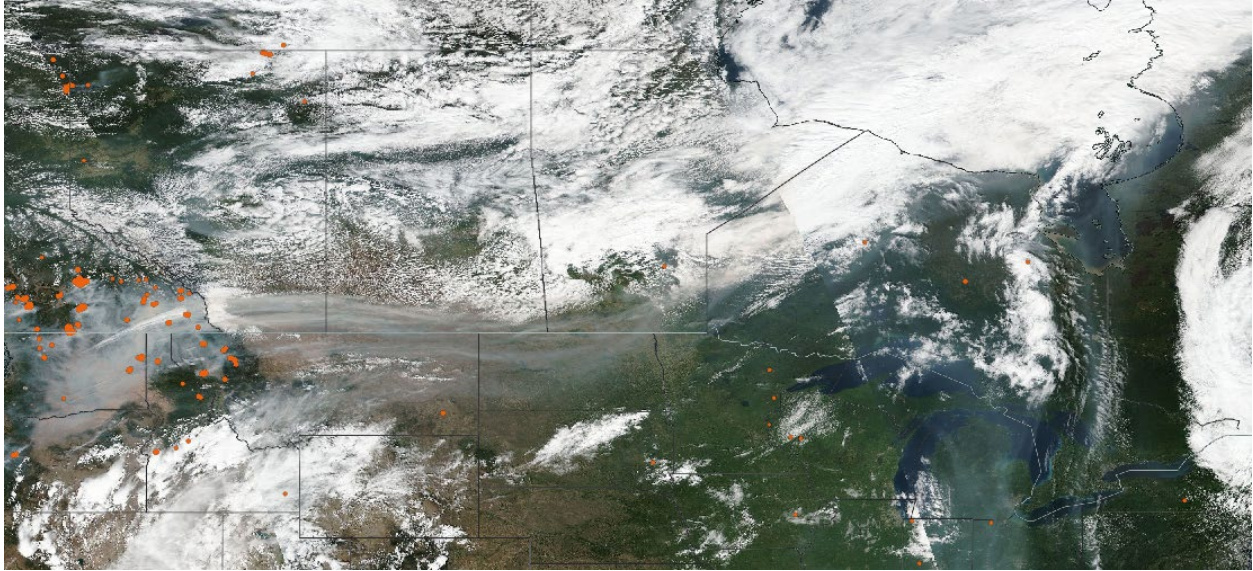

MODIS visible satellite for August 19, 2023.