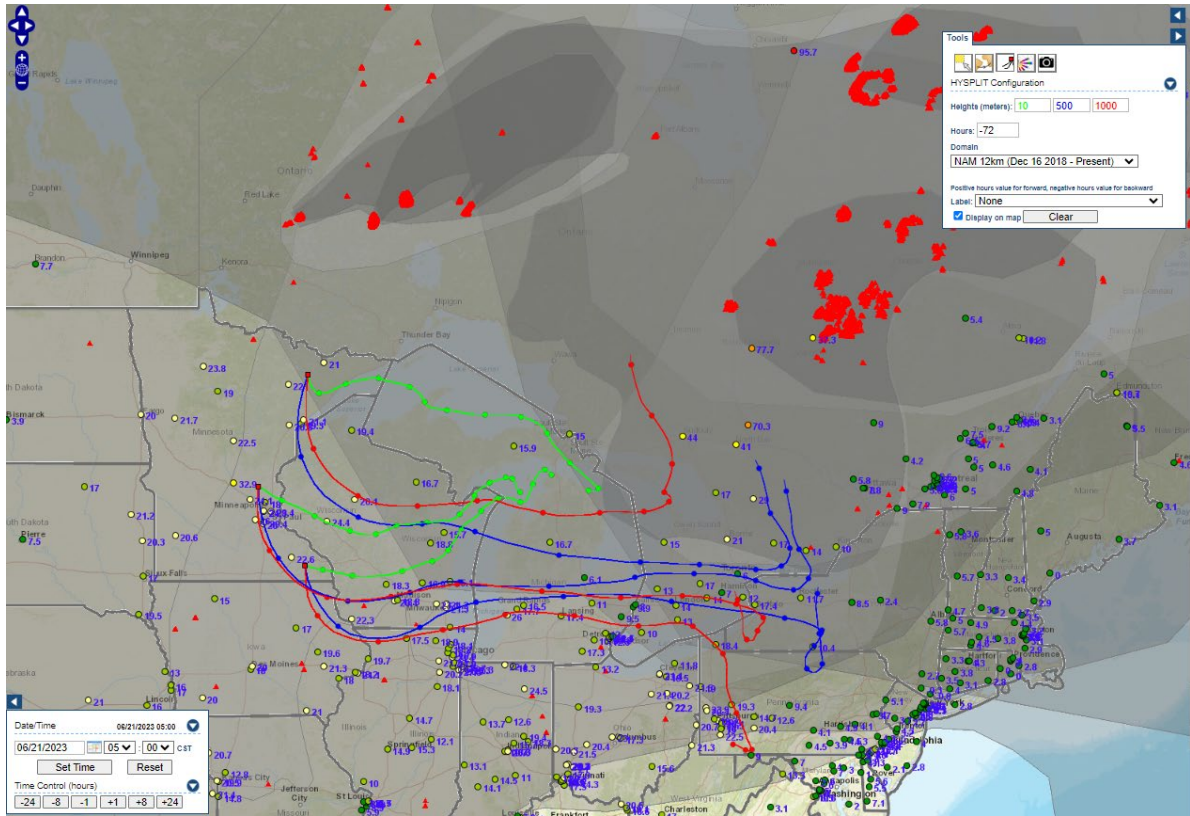

Analyzed smoke, hotspots, and 24-hour PM_{2.5} on June 21, 2023.

MODIS visible satellite for June 21, 2023.

Backward trajectories for June 21, 2023.

6/22/2023 Impacts

Smoke impacts from wildfires located in Canada.