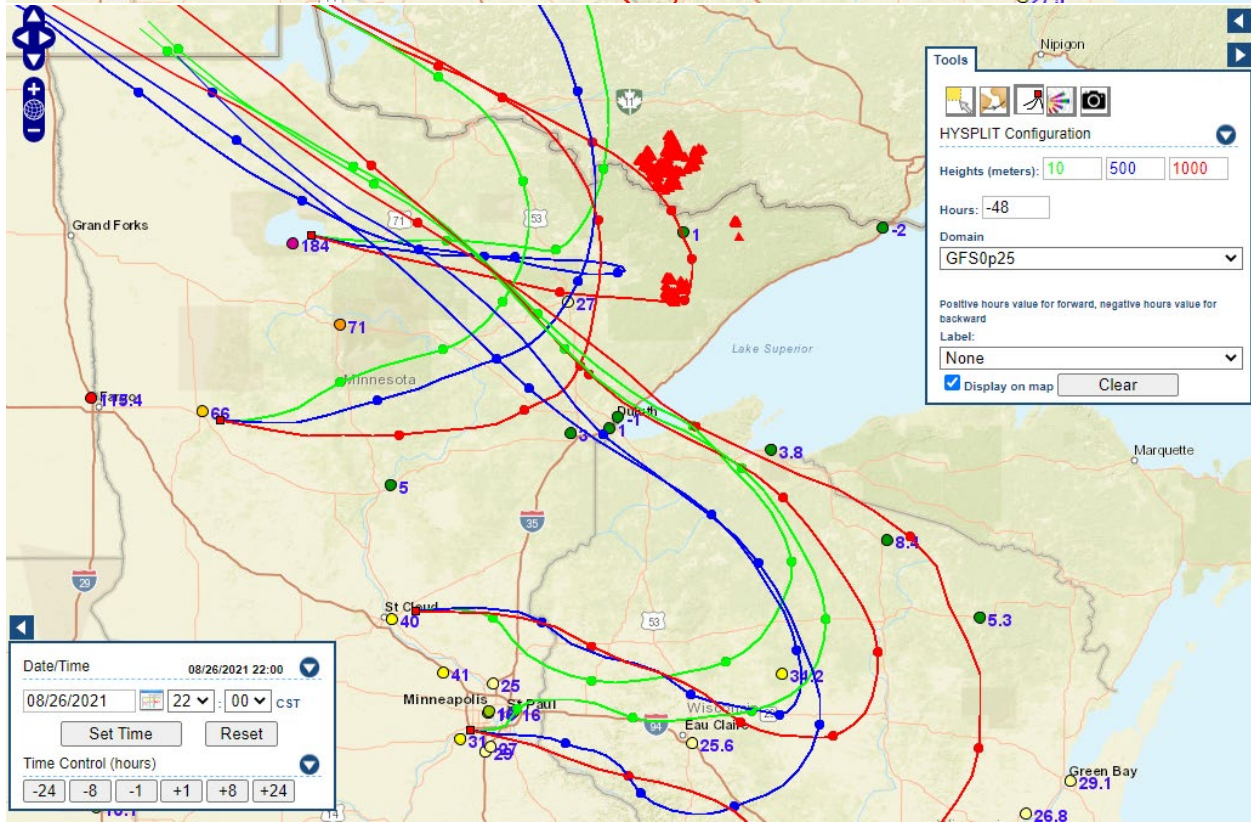

Backward trajectories for August 26, 2021.