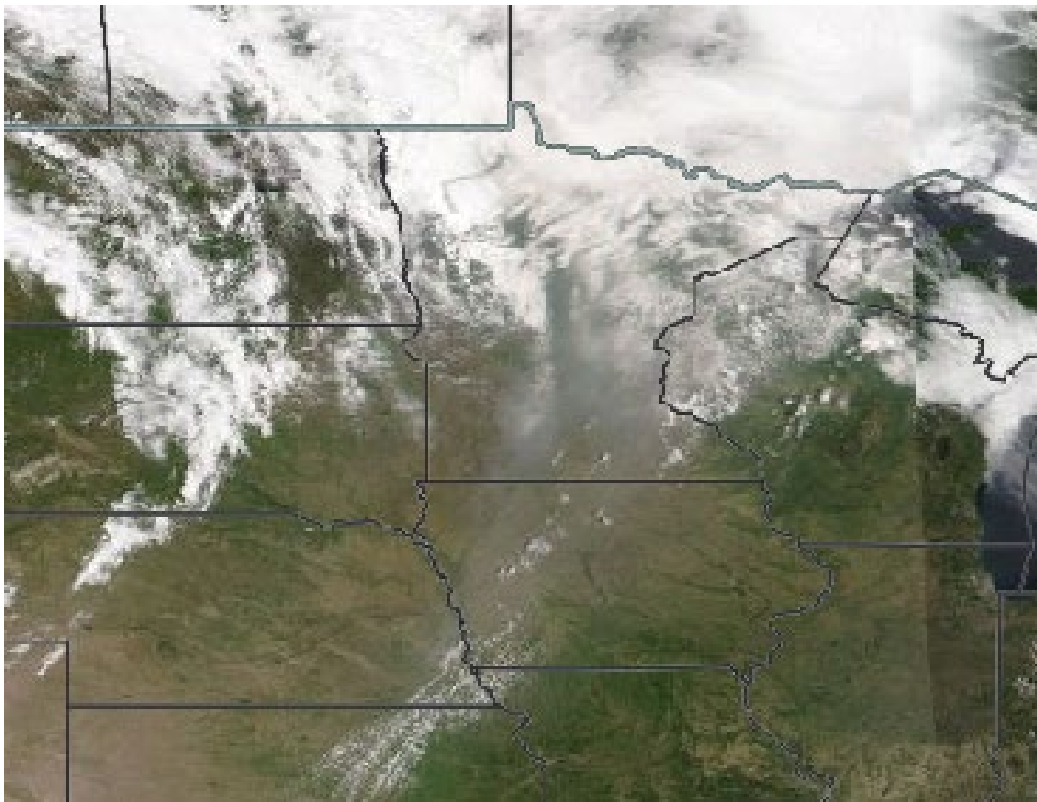

MODIS visible satellite for June 14, 2022