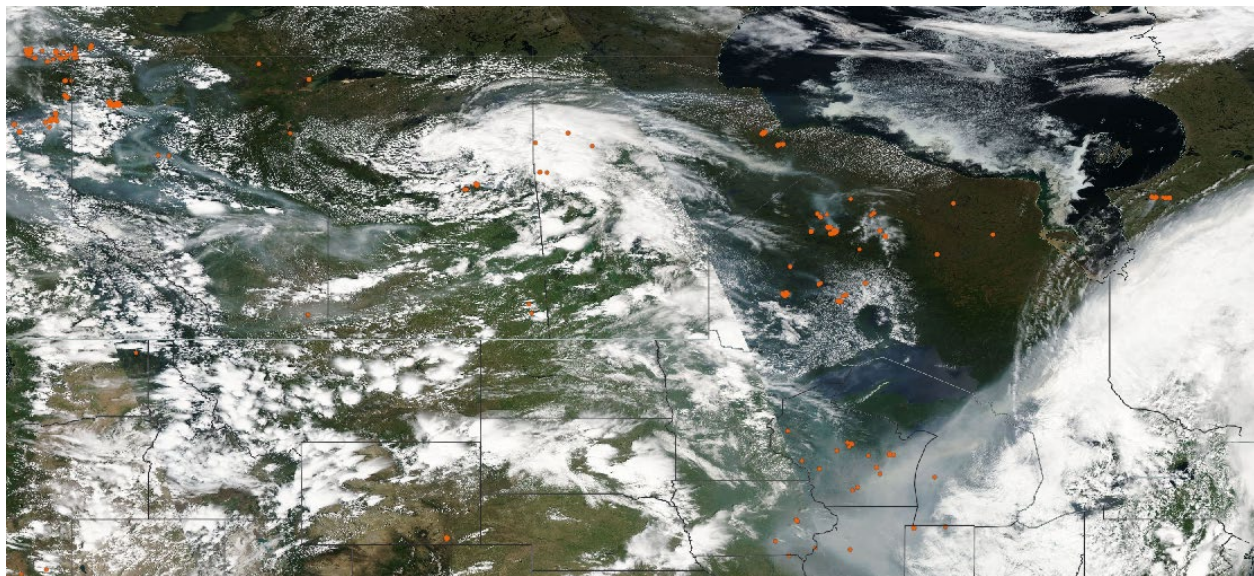

MODIS visible satellite for June 27, 2023.