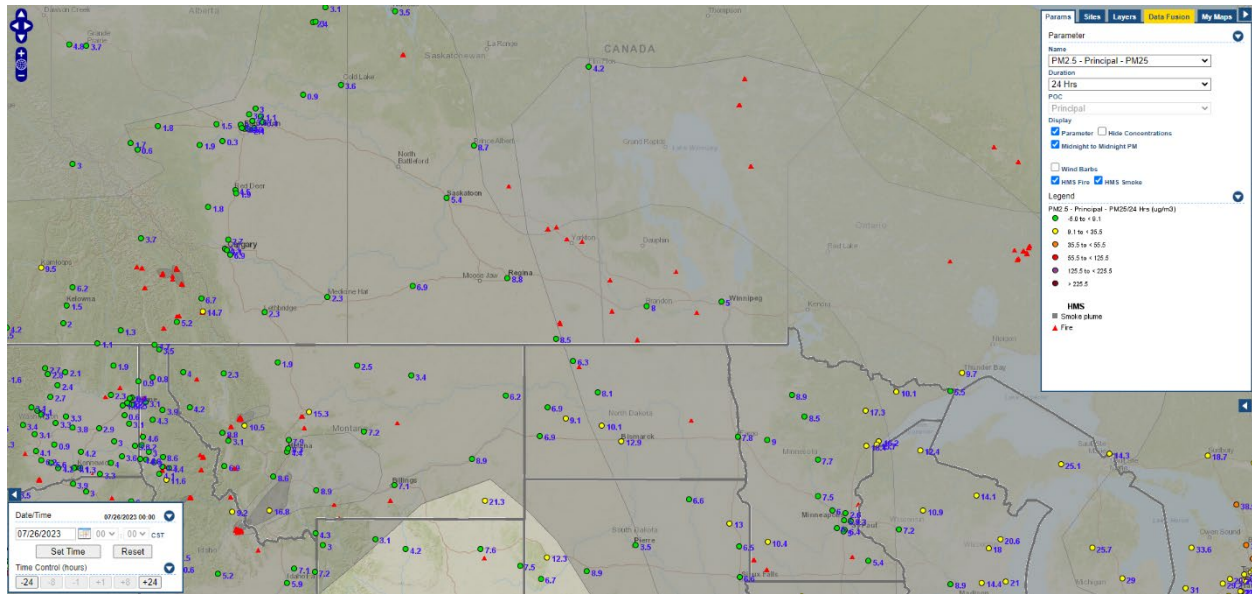

7/26/2023 Impacts

Smoke impacts from wildfires located in Canada.

Monitored 24-hour PM_{2.5} concentrations impacted by smoke on July 26, 2023.

Site	Site AQS	Date (LST)	Daily average (µg/m³)	Max hour (µg/m³)	Notes
Fond du Lac	270177417	7/26/2023	18.4	28.5	Canada Wildfire Smoke
Virginia	271377001	7/26/2023	17.3	24.9	Canada Wildfire Smoke

Analyzed smoke, hotspots, and 24-hour PM_{2.5} on July 26, 2023.