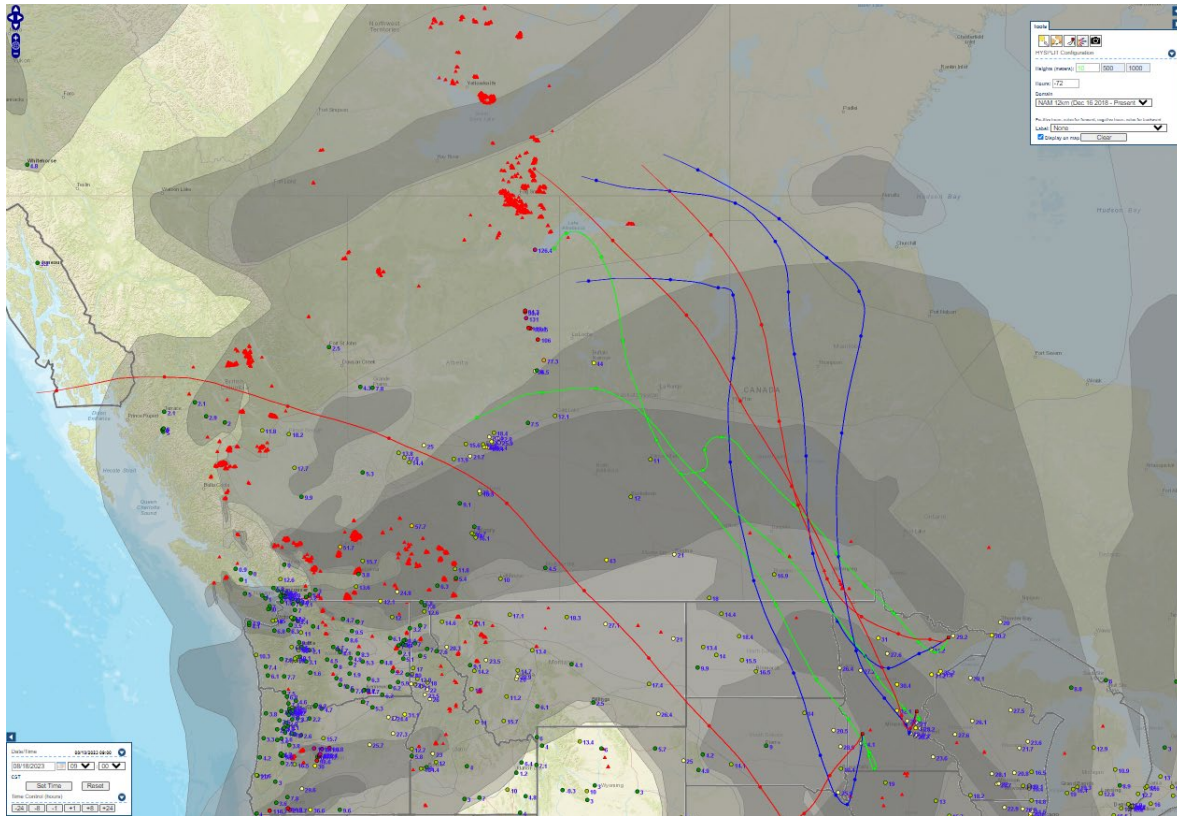

Analyzed smoke, hotspots, and 24-hour PM_{2.5} on August 18, 2023.

MODIS visible satellite for August 18, 2023.

Backward trajectories for August 18, 2023.

8/19/2023 Impacts

Smoke impacts from wildfires located in Canada.