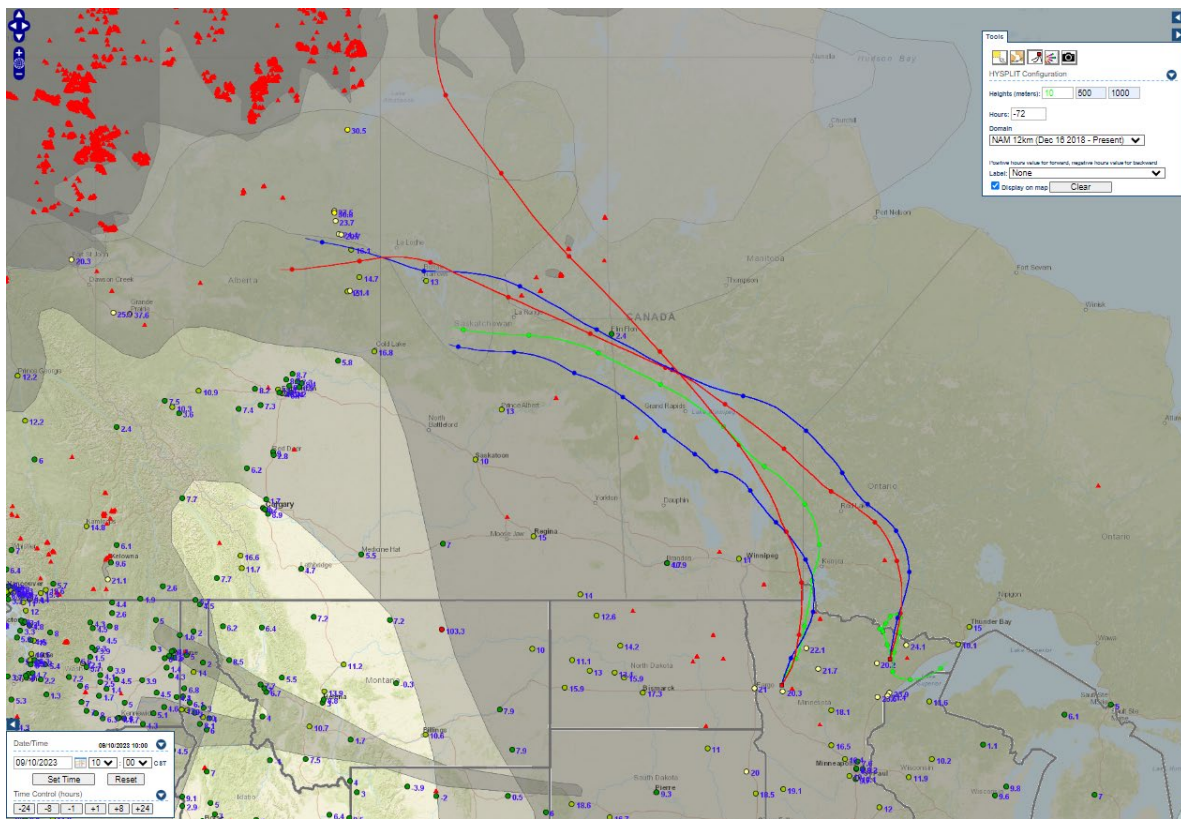

Analyzed smoke, hotspots, and 24-hour PM_{2.5} on September 10, 2023.

MODIS visible satellite for September 10, 2023.

Backward trajectories for September 10, 2023.

9/11/2023 Impacts

Smoke impacts from wildfires located in Canada.