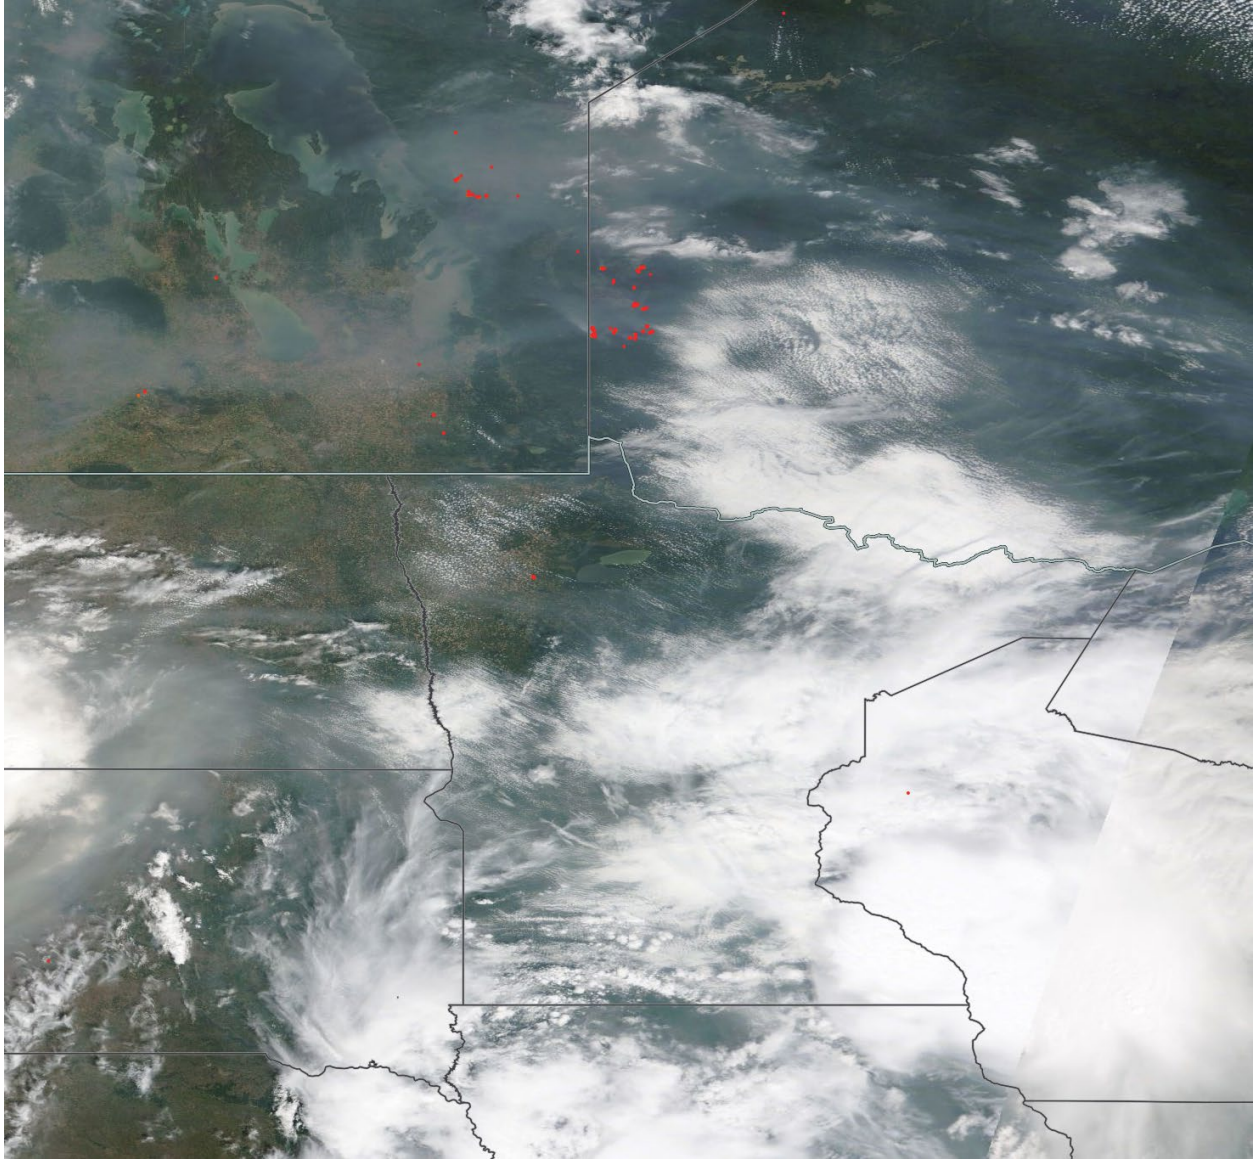

MODIS visible satellite for August 7, 2021.