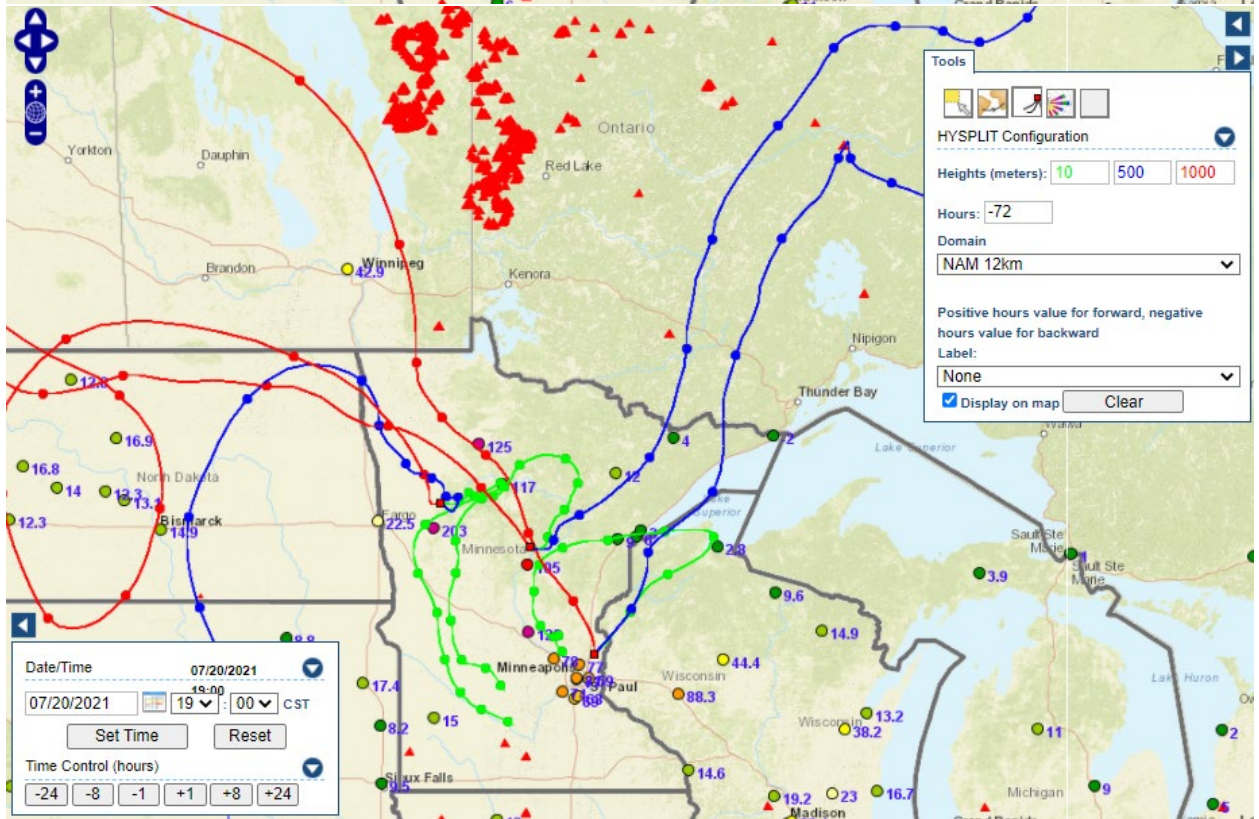

Backward trajectories for July 20, 2021.