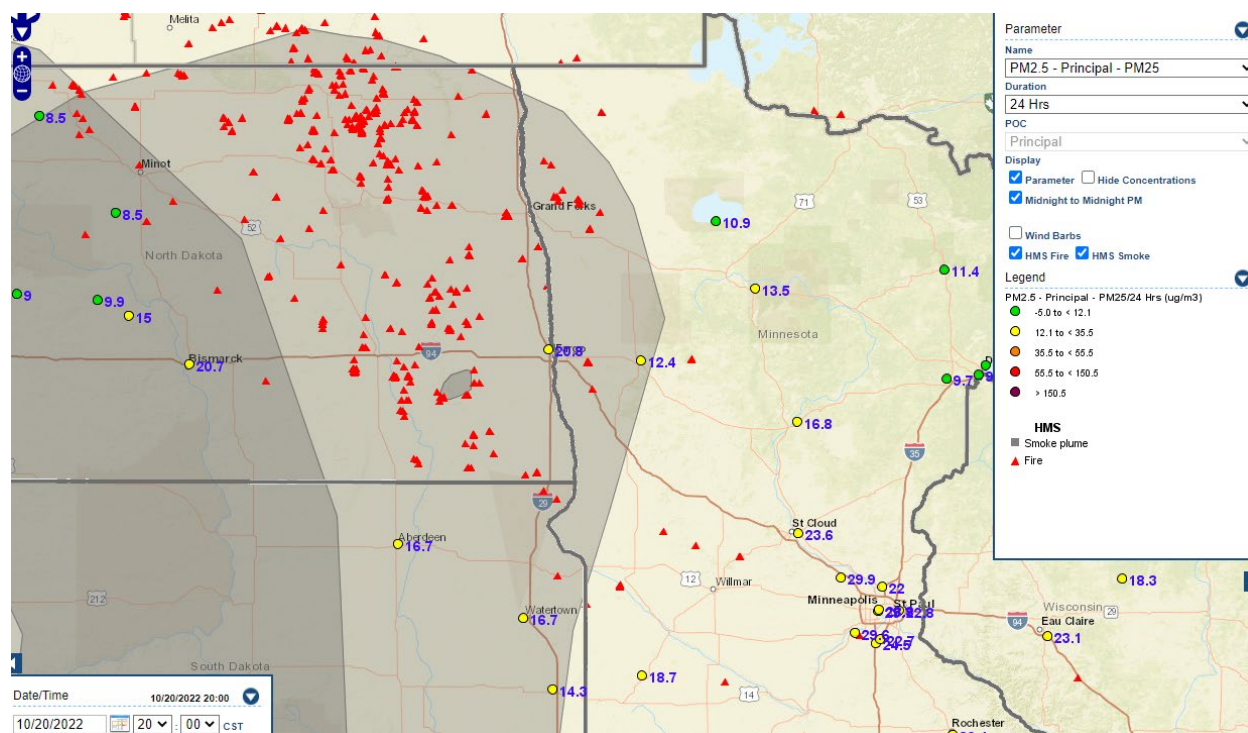

Site	Site AQS	Date (LST)	Daily Average ($\mu\text{g}/\text{m}^3$)	Max Hour ($\mu\text{g}/\text{m}^3$)	Notes
Minneapolis - Near Road	270530962	10/20/2022	19.22	72.4	Canada Wildfire Smoke
Minneapolis-Phillips	270530963	10/20/2022	16.37	25.9	Canada Wildfire Smoke
Red Lake Nation	270072304	10/20/2022	9.38	17	Canada Wildfire Smoke
Rochester	271095008	10/20/2022	17.93	32.3	Canada Wildfire Smoke
Shakopee	271390505	10/20/2022	17.3	26.9	Canada Wildfire Smoke
St. Cloud	271453052	10/20/2022	14.64	26.8	Canada Wildfire Smoke
St. Michael	271713201	10/20/2022	14.77	24.4	Canada Wildfire Smoke
St. Paul-Harding	271230871	10/20/2022	12.46	21	Canada Wildfire Smoke

Analyzed smoke, hotspots, and 24-hour PM_{2.5} on October 20, 2022