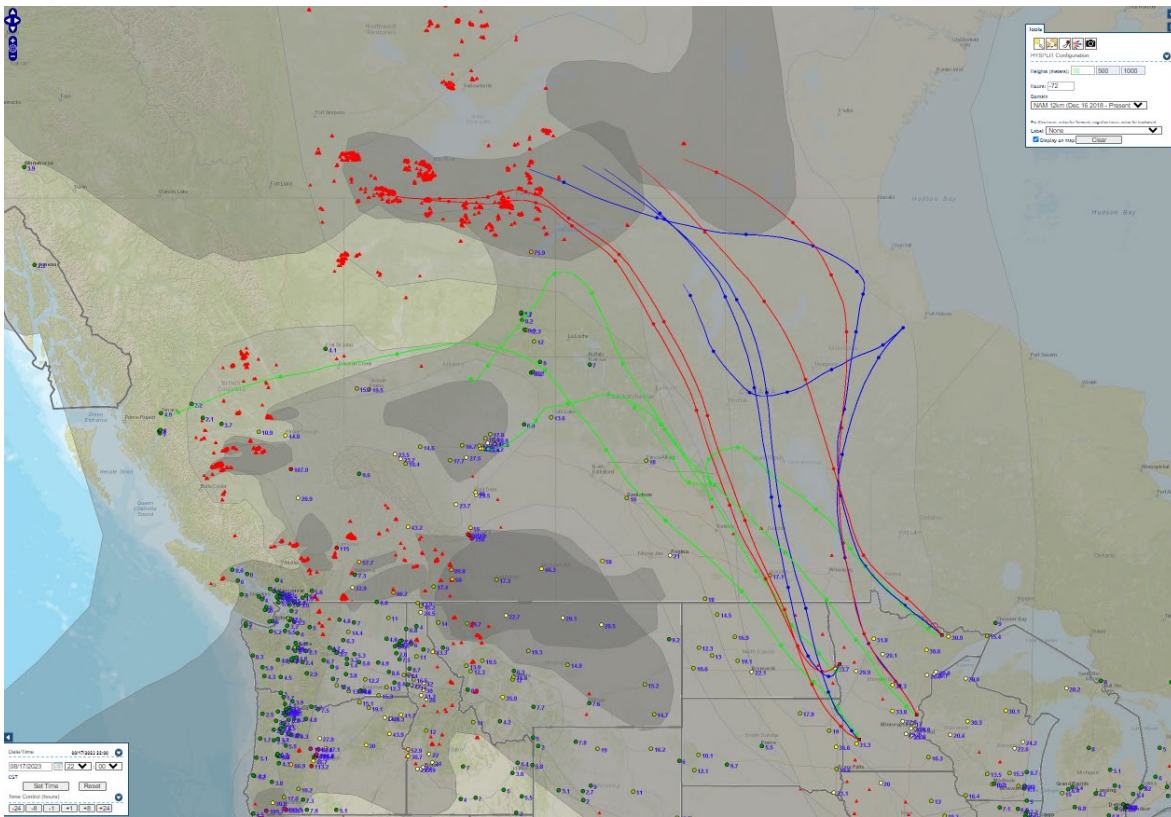

Backward trajectories for August 17, 2023.