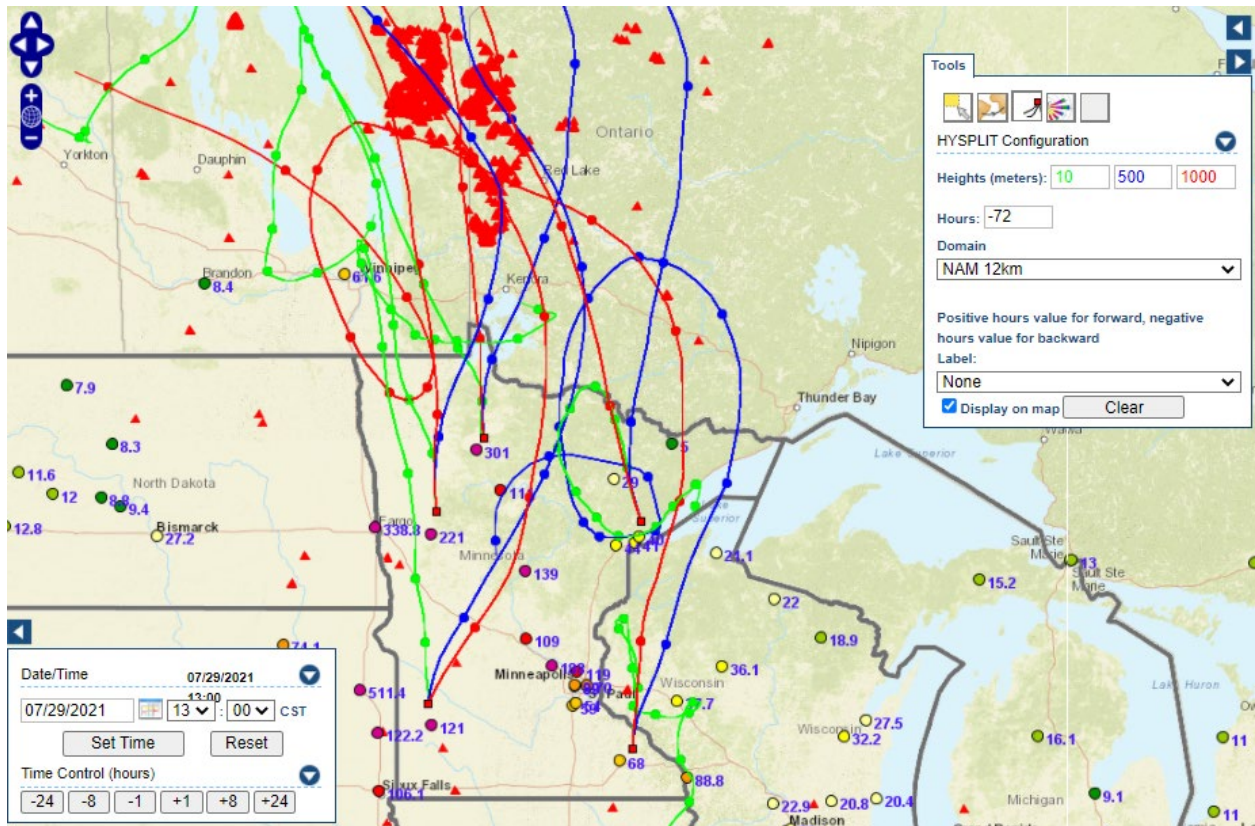

Backward trajectories for July 29, 2021.