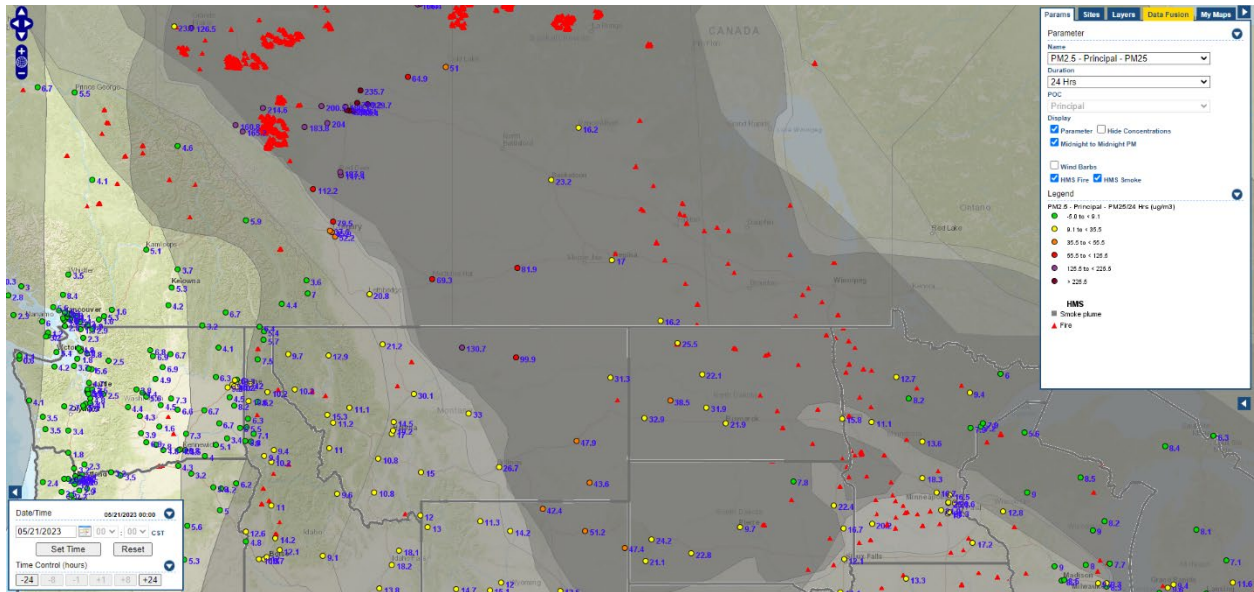

Analyzed smoke, hotspots, and 24-hour PM_{2.5} on May 21, 2023.