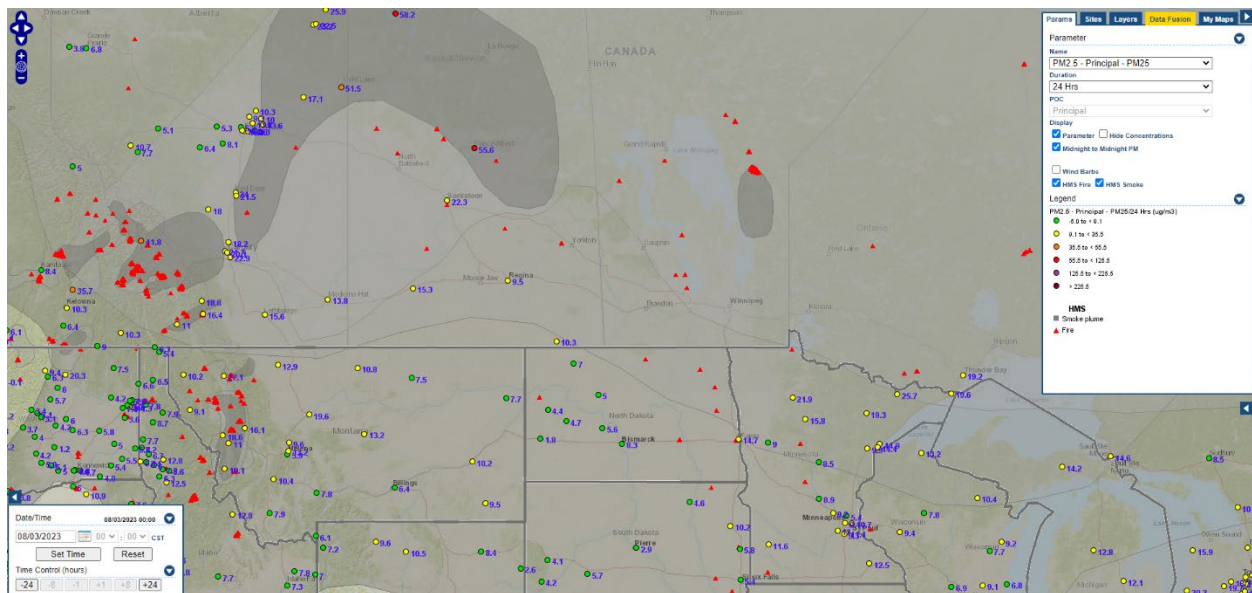

8/3/2023 Impacts

Smoke impacts from wildfires located in Canada.

Monitored 24-hour PM_{2.5} concentrations impacted by smoke on August 3, 2023.

Site	Site AQS	Date (LST)	Daily average (µg/m3)	Max hour (µg/m3)	Notes
Ely	270750005	8/3/2023	25.7	62.4	Canada Wildfire Smoke
Grand Portage	270317810	8/3/2023	19.7	56	Canada Wildfire Smoke
Red Lake Nation	270072304	8/3/2023	21.9	51.9	Canada Wildfire Smoke
Virginia	271377001	8/3/2023	19.3	40.5	Canada Wildfire Smoke

Analyzed smoke, hotspots, and 24-hour PM_{2.5} on August 3, 2023.