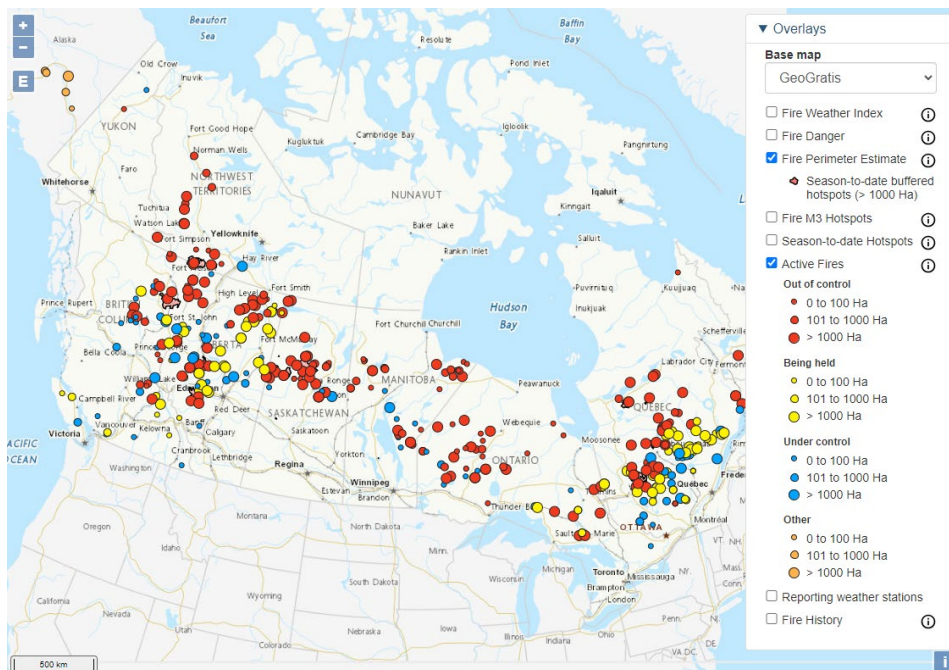

Western Canada wildfires – October 2022

Several late season wildfires occurred in western Canada during October 2022. The map below shows fire locations on October 19, 2022 (Figure 13). Satellite images and backward trajectories showing impacts to Minnesota monitors are included in the daily fire impacts section.

Figure 13: Active fires and fire perimeters on October 19, 2022.

Canada wildfires – Summer 2023

The 2023 wildfire season easily set records for the number of hectares burned (Figure 14). High wildfire activity occurred across most of Canada, meaning that for much of the summer any wind with a northerly component transported wildfire smoke into Minnesota. Figure 15 shows the weekly wildfire activity, starting on May 15, 2023.

Figure 15d: Active fires and fire perimeters on June 5, 2023.

Figure 15e: Active fires and fire perimeters on June 12, 2023.

Figure 15f: Active fires and fire perimeters on June 19, 2023.

Figure 15g: Active fires and fire perimeters on June 26, 2023.