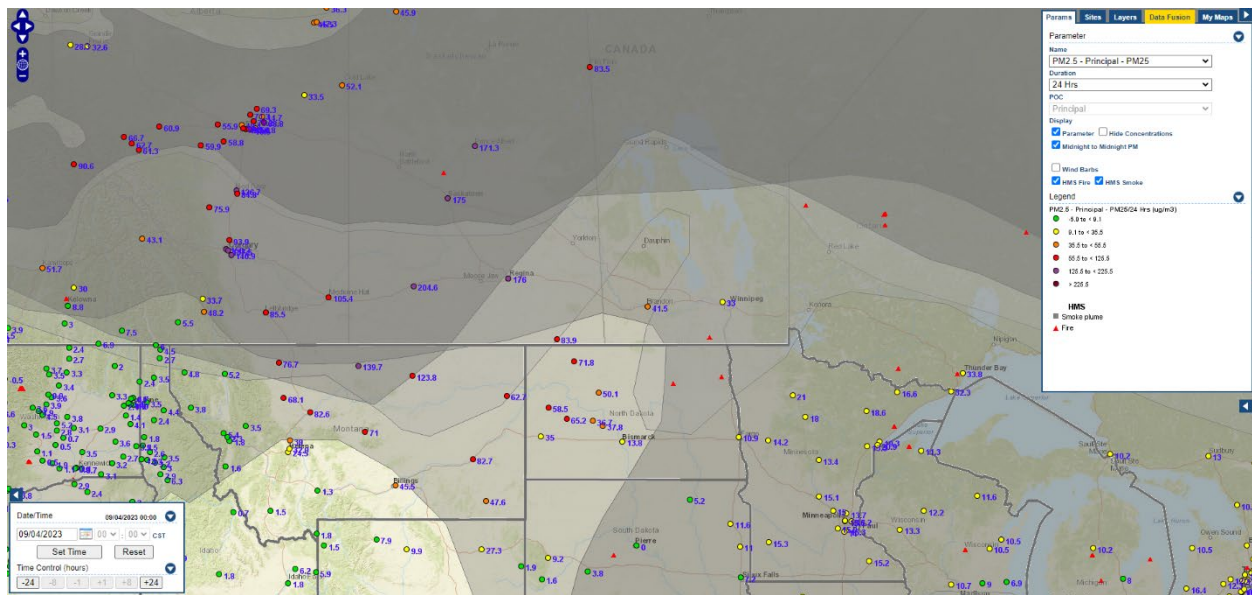

9/4/2023 Impacts

Smoke impacts from wildfires located in Canada.

Monitored 24-hour PM_{2.5} concentrations impacted by smoke on September 4, 2023.

Site	Site AQS	Date (LST)	Daily average (µg/m³)	Max hour (µg/m³)	Notes
Duluth-WDSE	271377550	9/4/2023	19.4	29	Canada Wildfire Smoke
Ely	270750005	9/4/2023	16.7	34.3	Canada Wildfire Smoke
Grand Portage	270317810	9/4/2023	32.4	73.6	Canada Wildfire Smoke
Leech Lake Nation	270213410	9/4/2023	18.1	41.5	Canada Wildfire Smoke
Red Lake Nation	270072304	9/4/2023	21.0	45.1	Canada Wildfire Smoke
Virginia	271377001	9/4/2023	18.6	34.5	Canada Wildfire Smoke
West Duluth	271377554	9/4/2023	20.9	36.7	Canada Wildfire Smoke

Analyzed smoke, hotspots, and 24-hour PM_{2.5} on September 4, 2023.