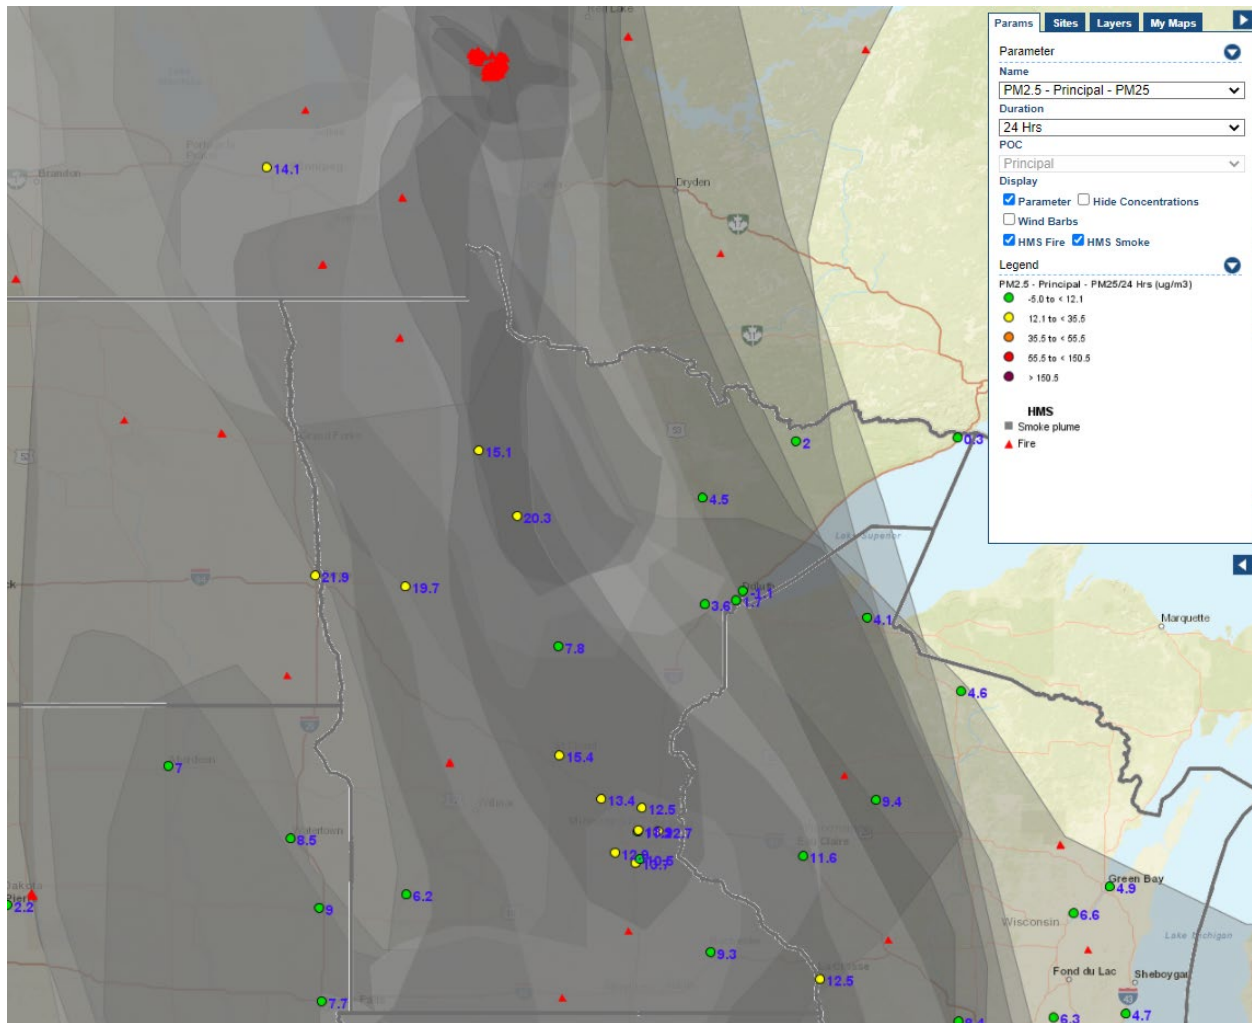

Analyzed smoke, hotspots, and 24-hour PM_{2.5} on July 1, 2021.

MODIS visible satellite for July 1, 2021.

Backward trajectories for July 1, 2021.

7/2/2021 Impacts

Smoke impacts from wildfires located in Canada.