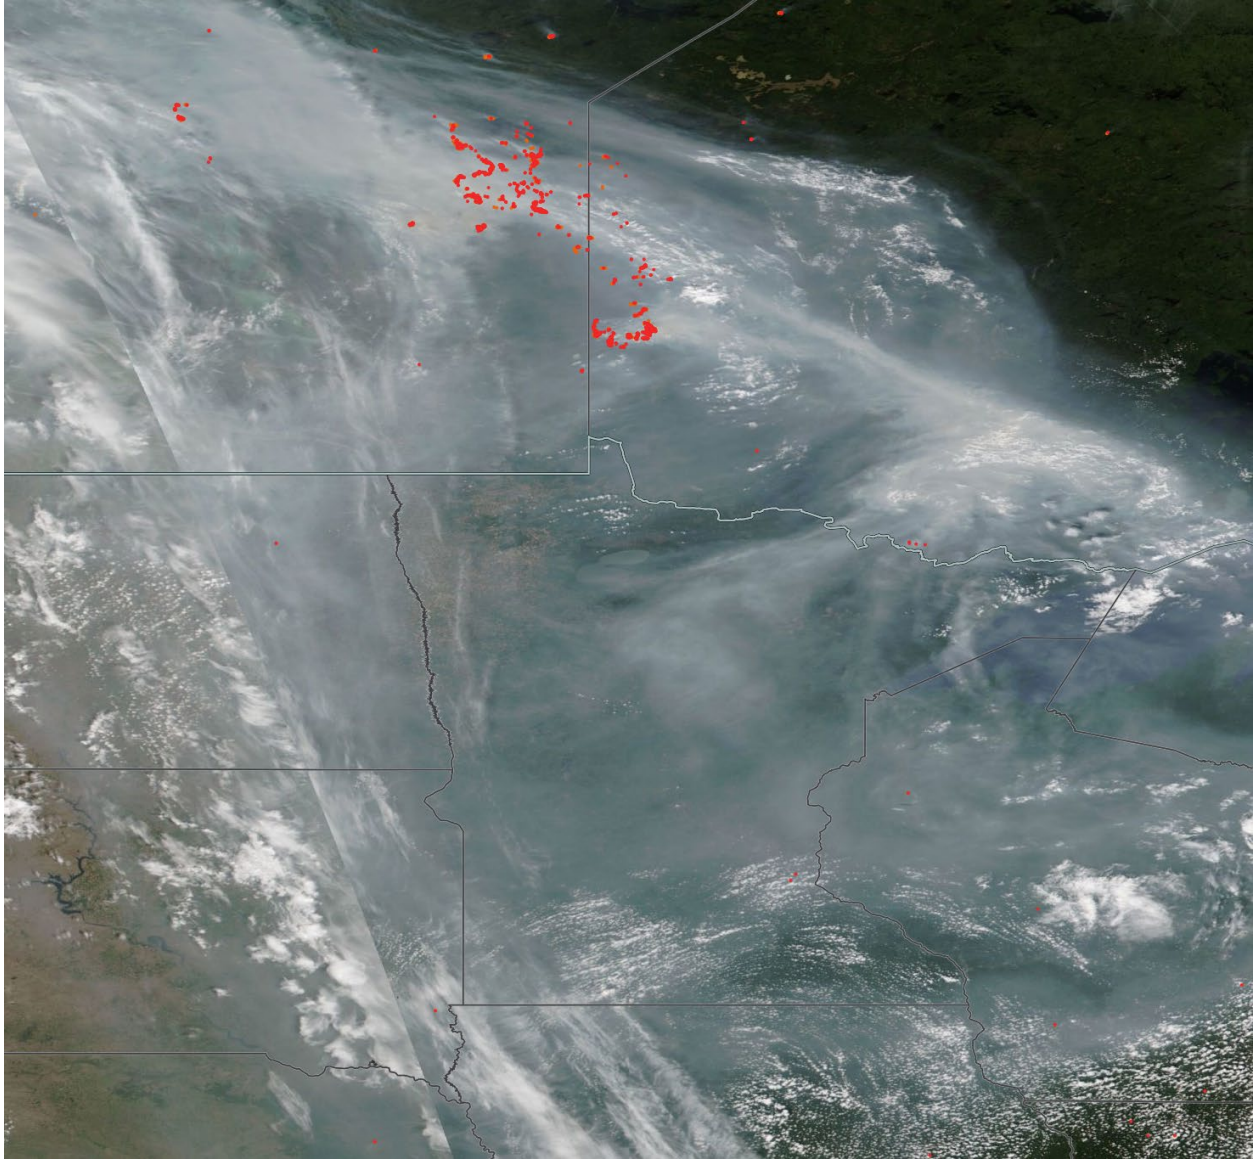

MODIS visible satellite for August 3, 2021.