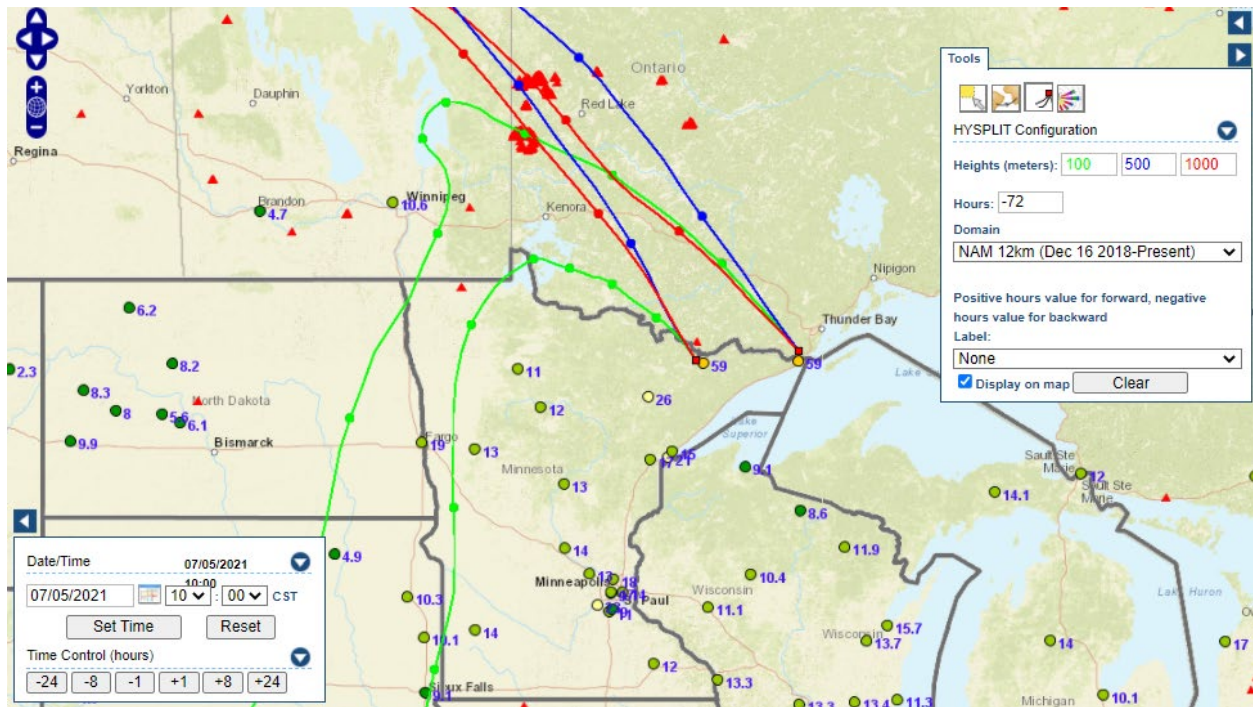

Backward trajectories for July 5, 2021.

7/6/2021 Impacts

Smoke impacts from wildfires located in Canada.

Monitored 24-hour PM_{2.5} concentrations impacted by smoke on July 6, 2021.

Site	Site AQS	Date (LST)	Daily average (µg/m³)	Max hour (µg/m³)	Notes
Brainerd	270353204	7/6/2021	11.3	27	Canada wildfire smoke
Detroit Lakes	270052013	7/6/2021	24.0	71	Canada wildfire smoke
Ely	270750005	7/6/2021	10.5	46	Canada wildfire smoke
Fargo NW	380171004	7/6/2021	60.2	168.8	Canada wildfire smoke
Leech Lake Nation	270213410	7/6/2021	27.7	62	Canada wildfire smoke
Red Lake Nation	270072304	7/6/2021	14.7	65	Canada wildfire smoke
Virginia	271377001	7/6/2021	16	39	Canada wildfire smoke