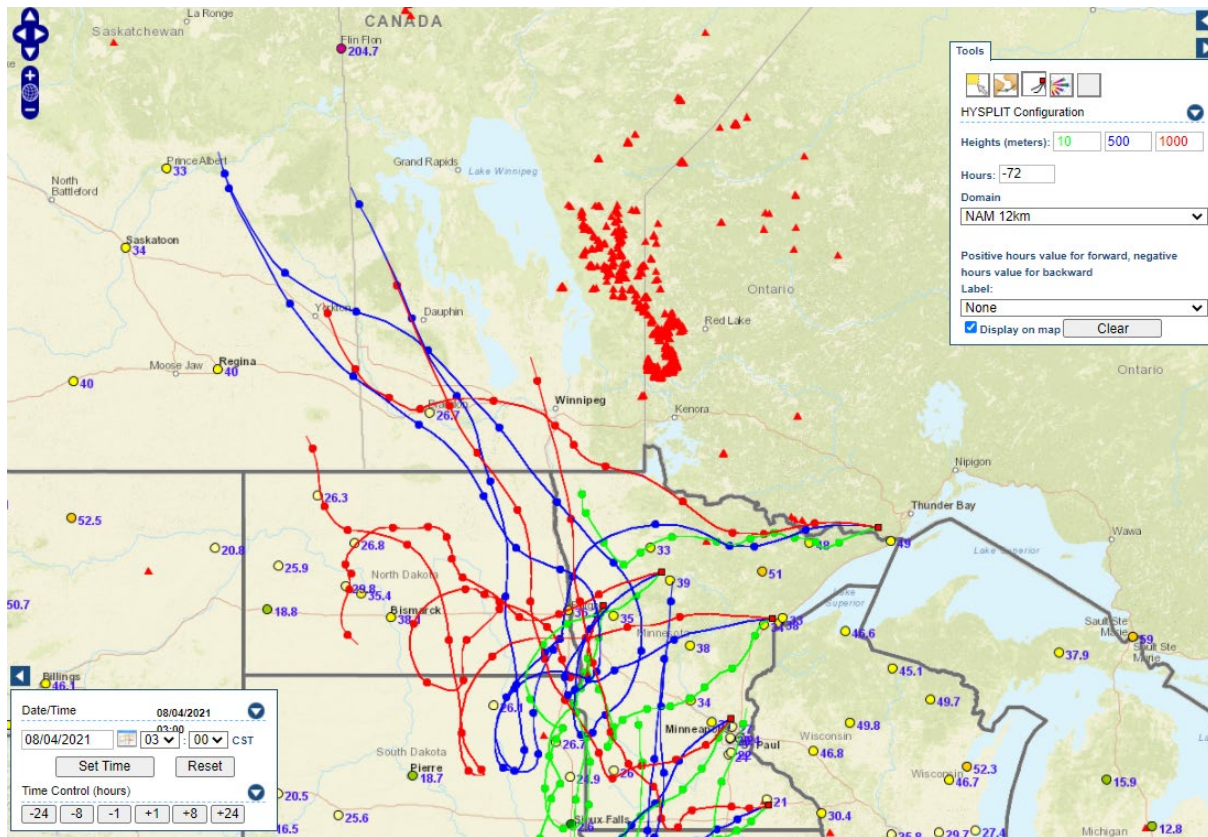

Analyzed smoke, hotspots, and 24-hour PM_{2.5} on August 4, 2021.

MODIS visible satellite for August 4, 2021.

Backward trajectories for August 4, 2021.

8/5/2021 Impacts

Smoke impacts from wildfires located in Canada.