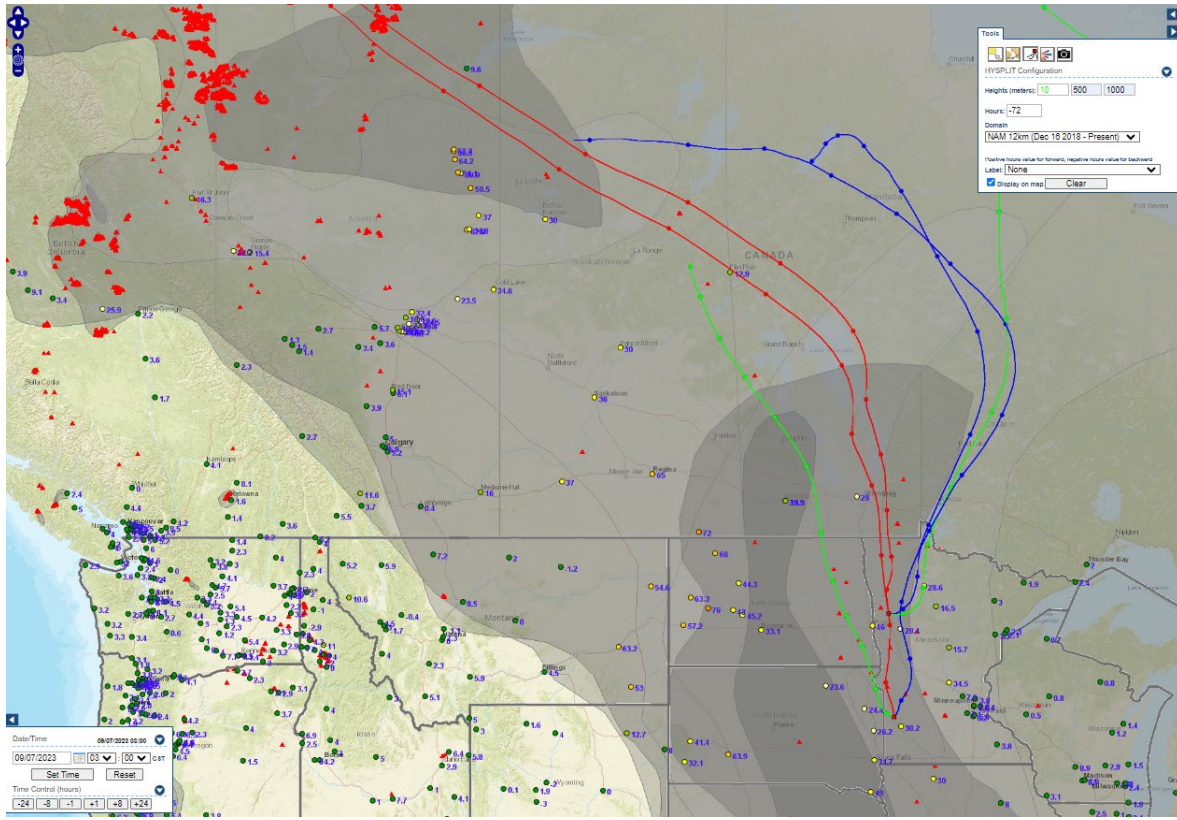

MODIS visible satellite for September 7, 2023.

Backward trajectories for September 7, 2023.