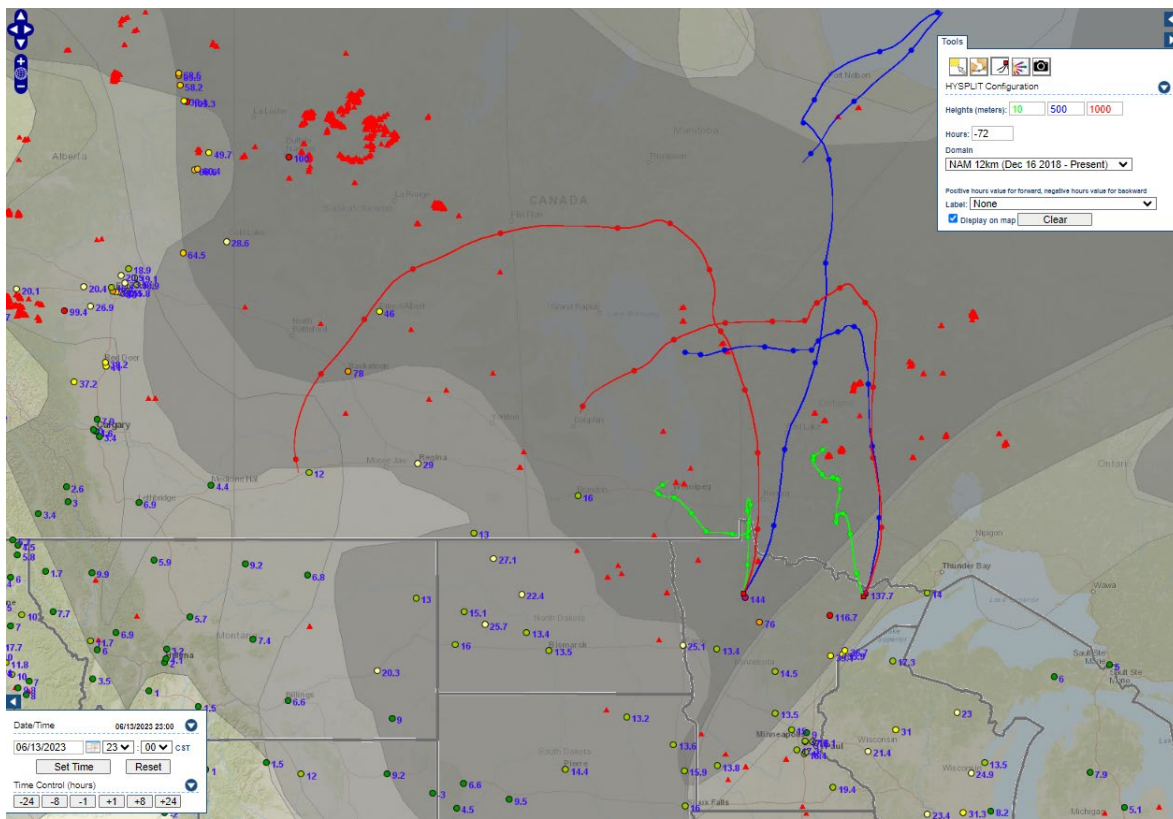

Backward trajectories for June 13, 2023.