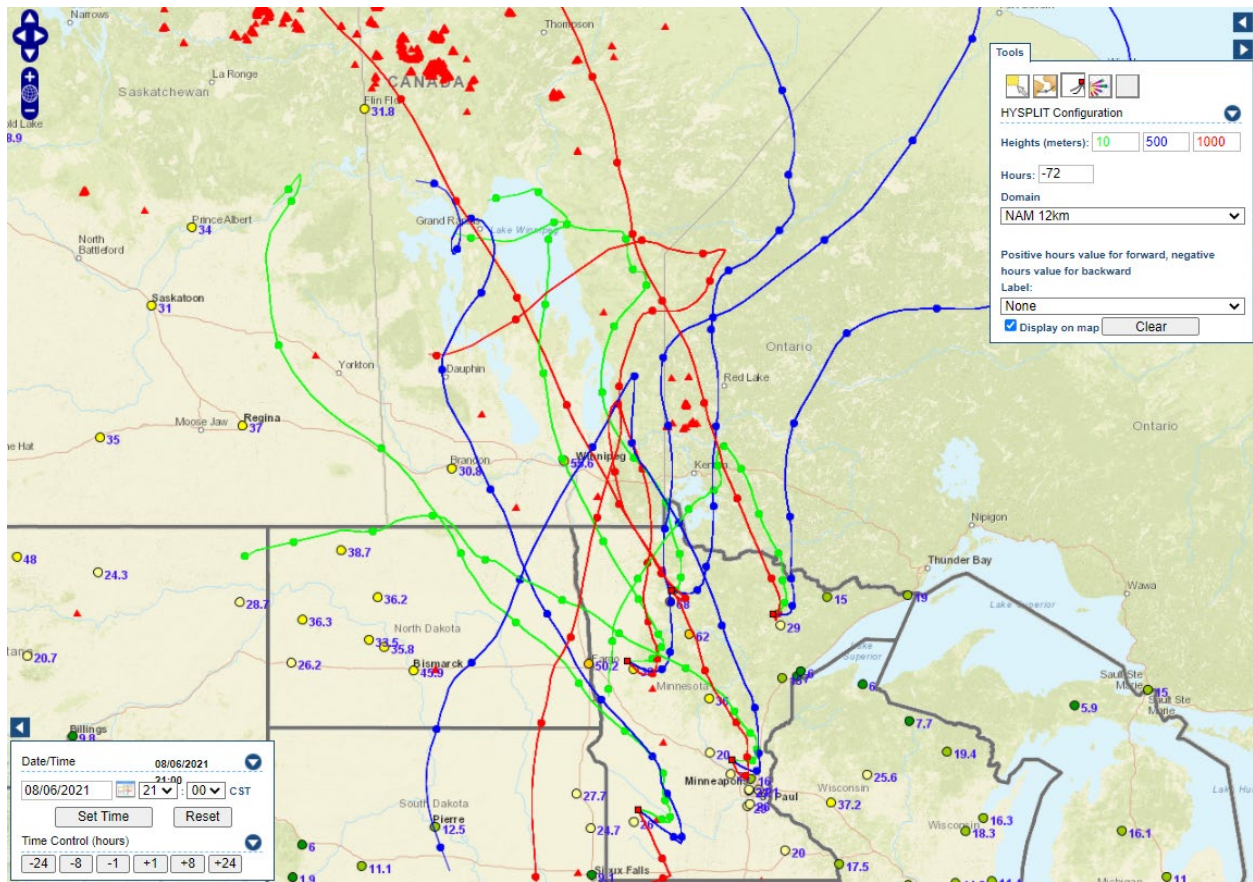

Backward trajectories for August 6, 2021.

8/7/2021 Impacts

Smoke impacts from wildfires located in Canada.

Monitored 24-hour PM_{2.5} concentrations impacted by smoke on August 7, 2021.

Site	Site AQS	Date (LST)	Daily average (µg/m³)	Max hour (µg/m³)	Notes
Detroit Lakes	270052013	8/7/2021	24.4	45	Canada wildfire smoke
Fargo NW	380171004	8/7/2021	23.1	48	Canada wildfire smoke
Ely	270750005	8/7/2021	15.7	21	Canada wildfire smoke
Leech Lake Nation	270213410	8/7/2021	22.3	63	Canada wildfire smoke
Red Lake Nation	270072304	8/7/2021	20.1	54	Canada wildfire smoke
St. Cloud	271453052	8/7/2021	14.7	25	Canada wildfire smoke
Virginia	271377001	8/7/2021	14.8	22	Canada wildfire smoke