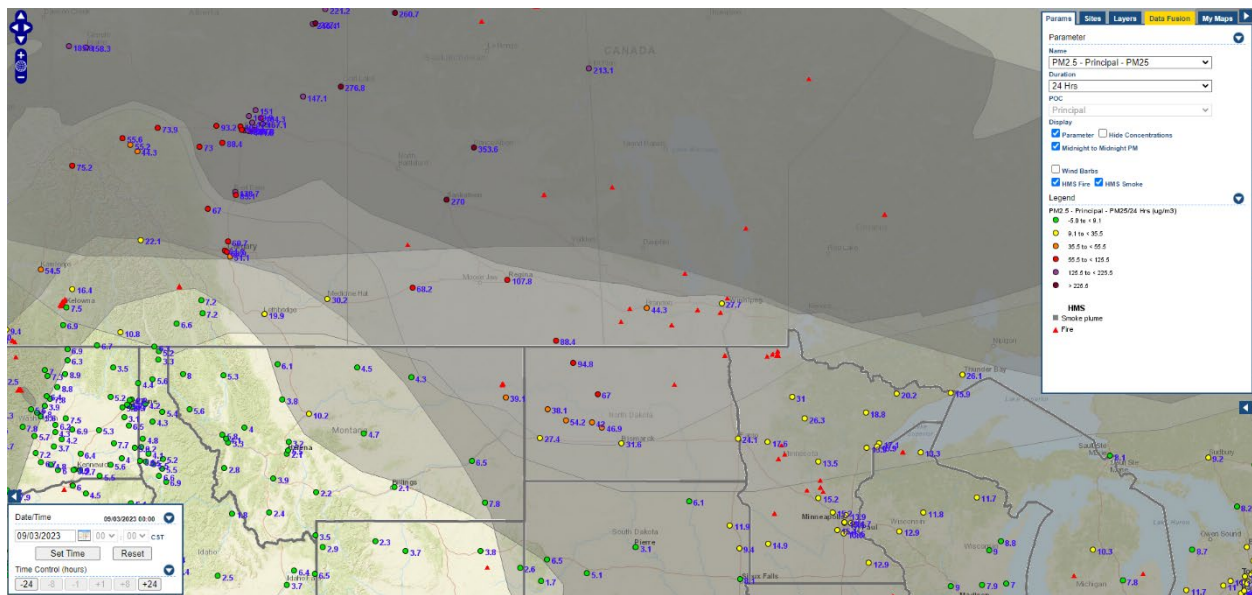

9/3/2023 Impacts

Smoke impacts from wildfires located in Canada.

Monitored 24-hour PM_{2.5} concentrations impacted by smoke on September 3, 2023.

Site	Site AQS	Date (LST)	Daily average (µg/m³)	Max hour (µg/m³)	Notes
Ely	270750005	9/3/2023	20.3	38.2	Canada Wildfire Smoke
Fargo NW	380171004	9/3/2023	24.2	37.2	Canada Wildfire Smoke
Grand Portage	270317810	9/3/2023	16.0	71.2	Canada Wildfire Smoke
Leech Lake Nation	270213410	9/3/2023	26.4	46.5	Canada Wildfire Smoke
Red Lake Nation	270072304	9/3/2023	31.1	52.3	Canada Wildfire Smoke
Virginia	271377001	9/3/2023	18.8	34.3	Canada Wildfire Smoke
West Duluth	271377554	9/3/2023	16.0	17	Canada Wildfire Smoke

Analyzed smoke, hotspots, and 24-hour PM_{2.5} on September 3, 2023.