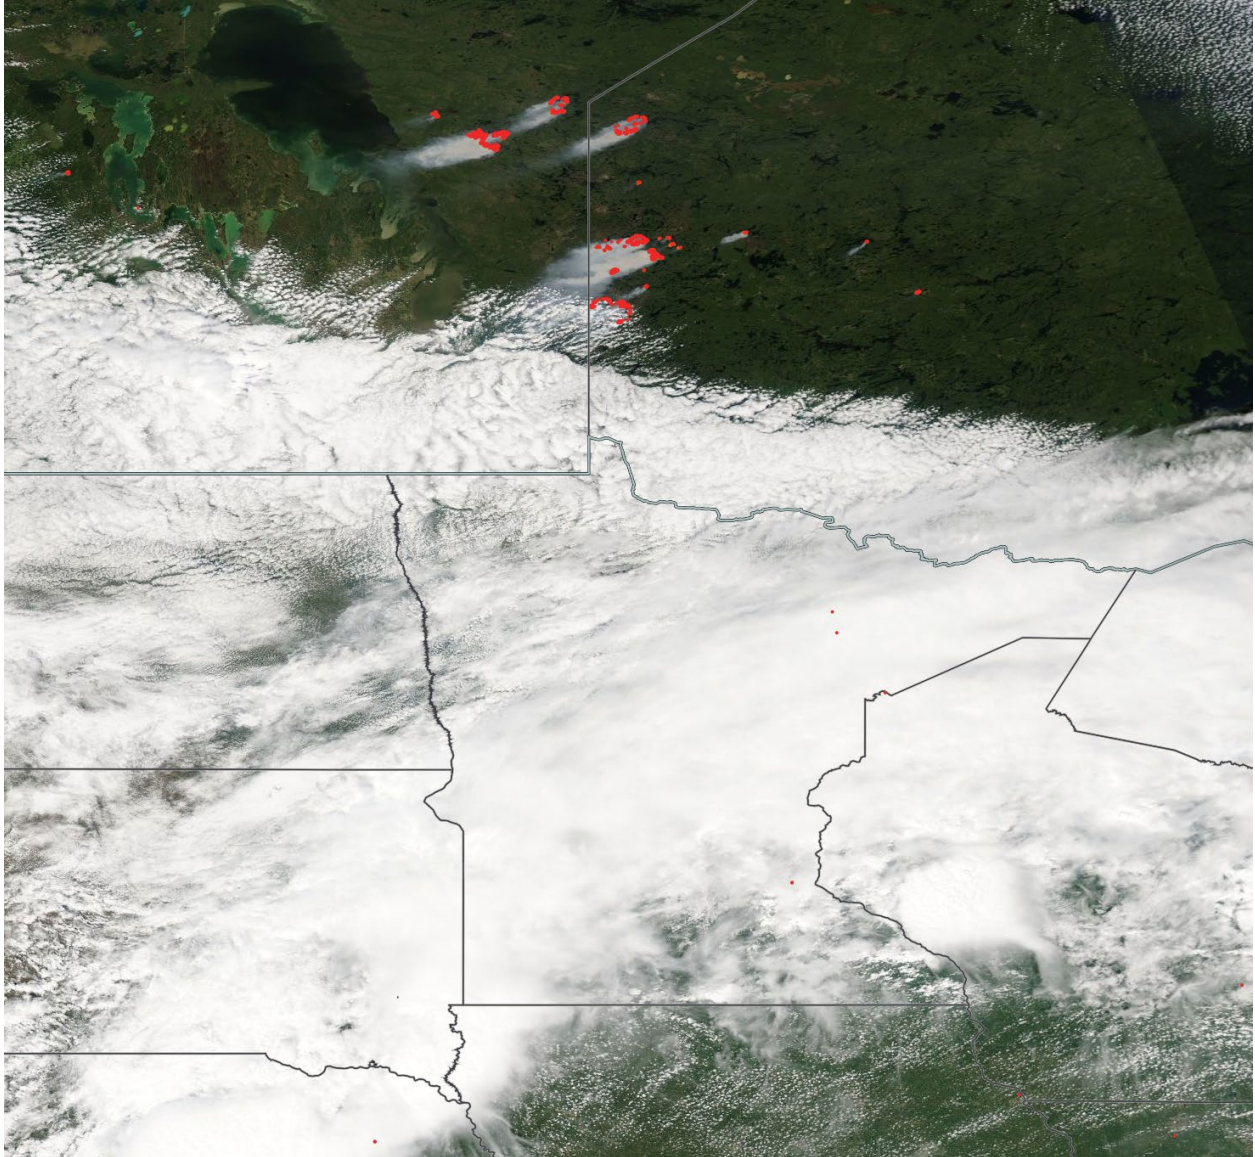

MODIS visible satellite for July 6, 2021.