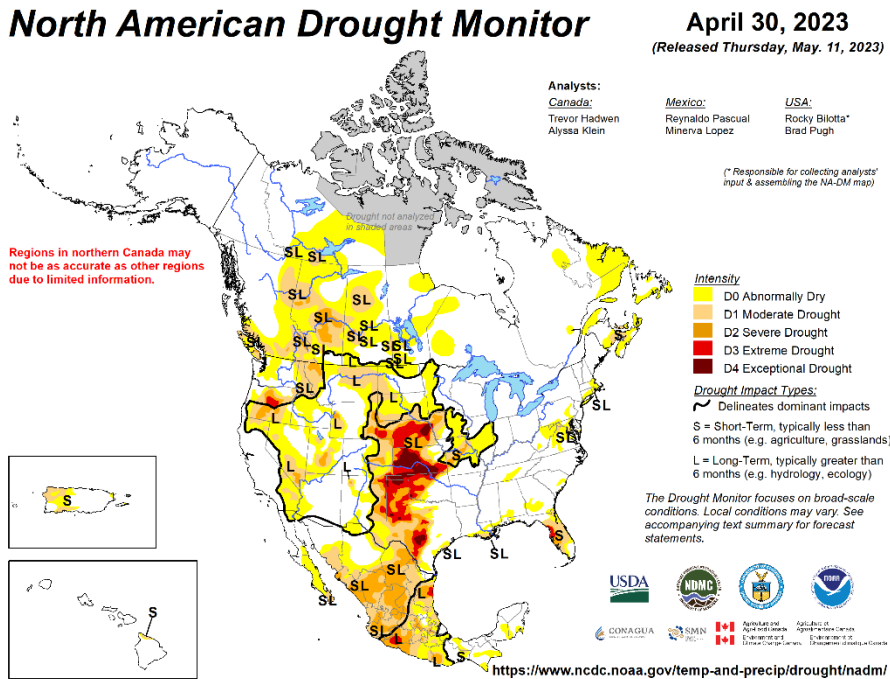

2023

Throughout the summer of 2023, severe to extreme drought dominated much of Canada (Figure 4a-4f). The dry conditions set the stage for a record fire season in Canada.

Figure 4a: North American Drought Monitor for April 30, 2023.