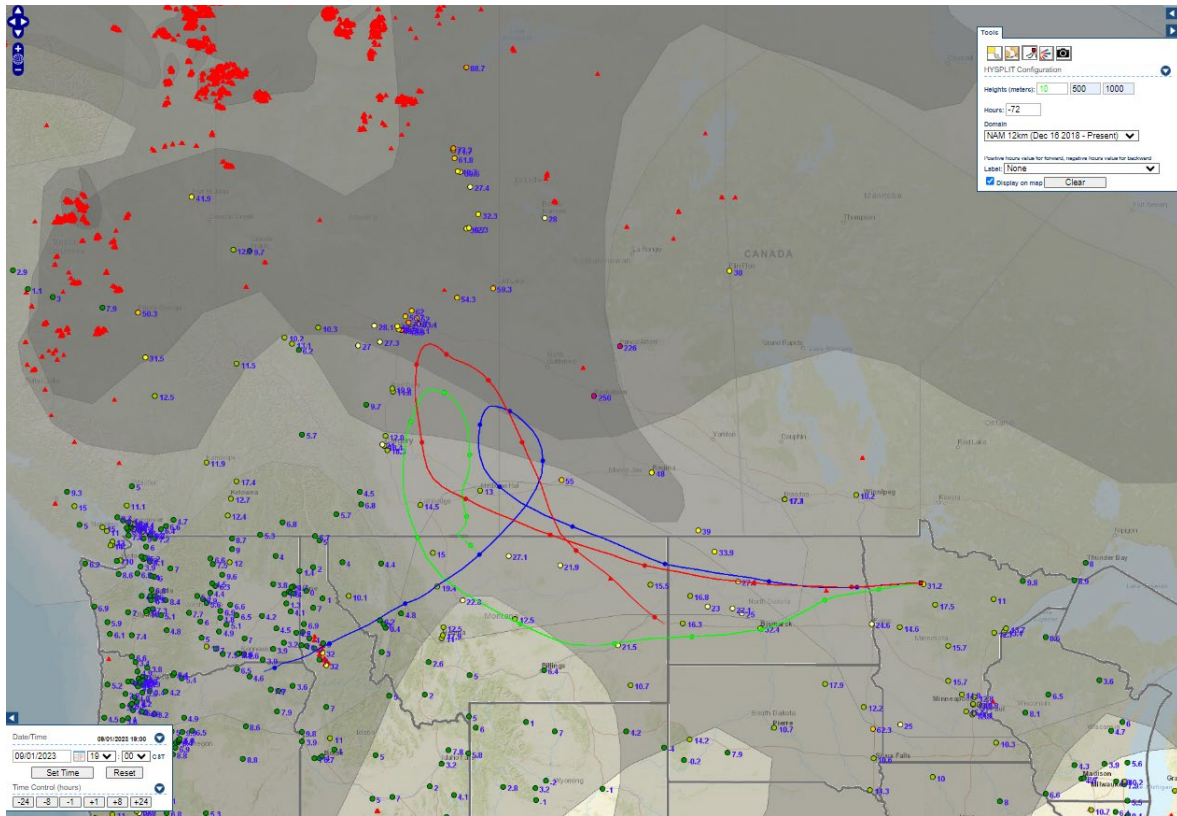

Analyzed smoke, hotspots, and 24-hour PM_{2.5} on September 1, 2023.

MODIS visible satellite for September 1, 2023.

Backward trajectories for September 1, 2023.

9/2/2023 Impacts

Smoke impacts from wildfires located in Canada.