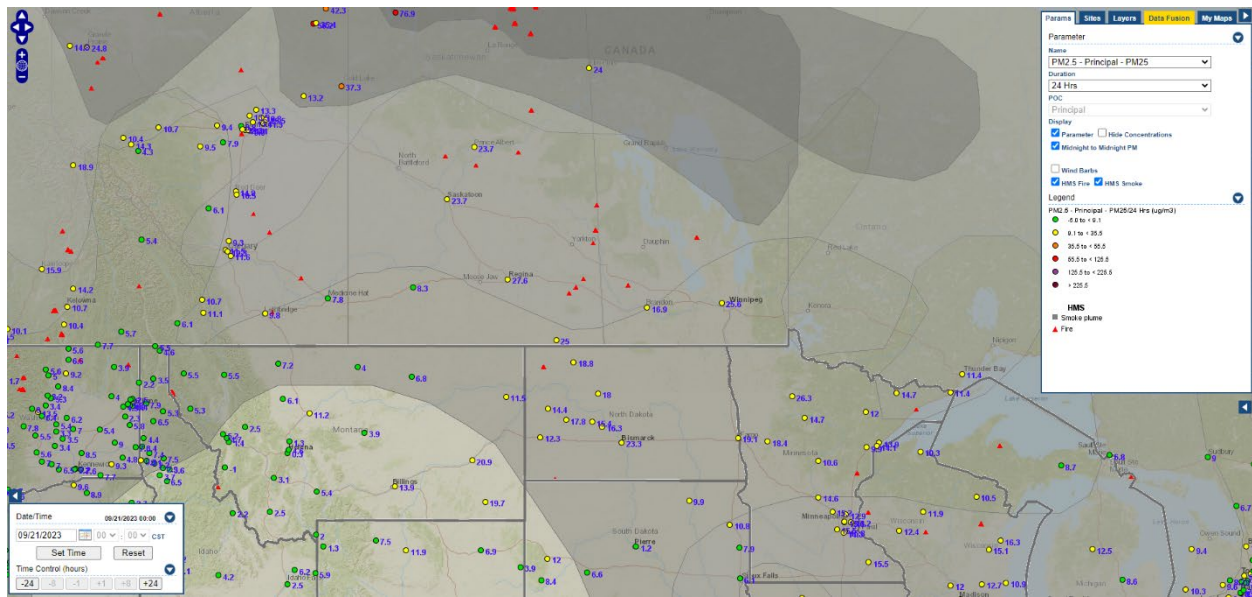

9/21/2023 Impacts

Smoke impacts from wildfires located in Canada.

Monitored 24-hour PM_{2.5} concentrations impacted by smoke on September 21, 2023.

Site	Site AQS	Date (LST)	Daily average (µg/m³)	Max hour (µg/m³)	Notes
Detroit Lakes	270052013	9/21/2023	18.4	23.8	Canada Wildfire Smoke
Fargo NW	380171004	9/21/2023	19.2	35.4	Canada Wildfire Smoke
Red Lake Nation	270072304	9/21/2023	26.4	36.2	Canada Wildfire Smoke

Analyzed smoke, hotspots, and 24-hour PM_{2.5} on September 21, 2023.