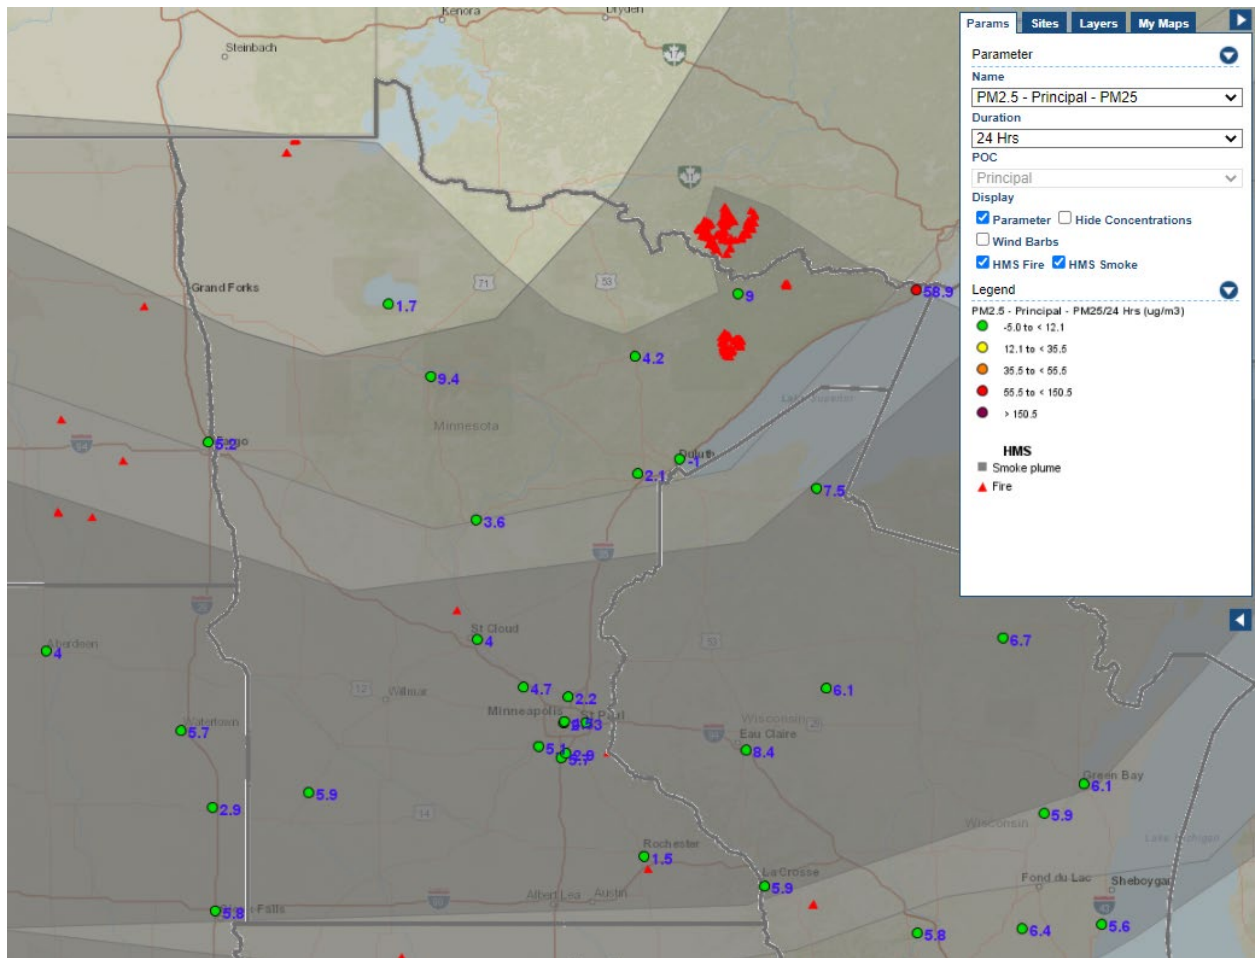

Analyzed smoke, hotspots, and 24-hour PM_{2.5} on August 25, 2021.