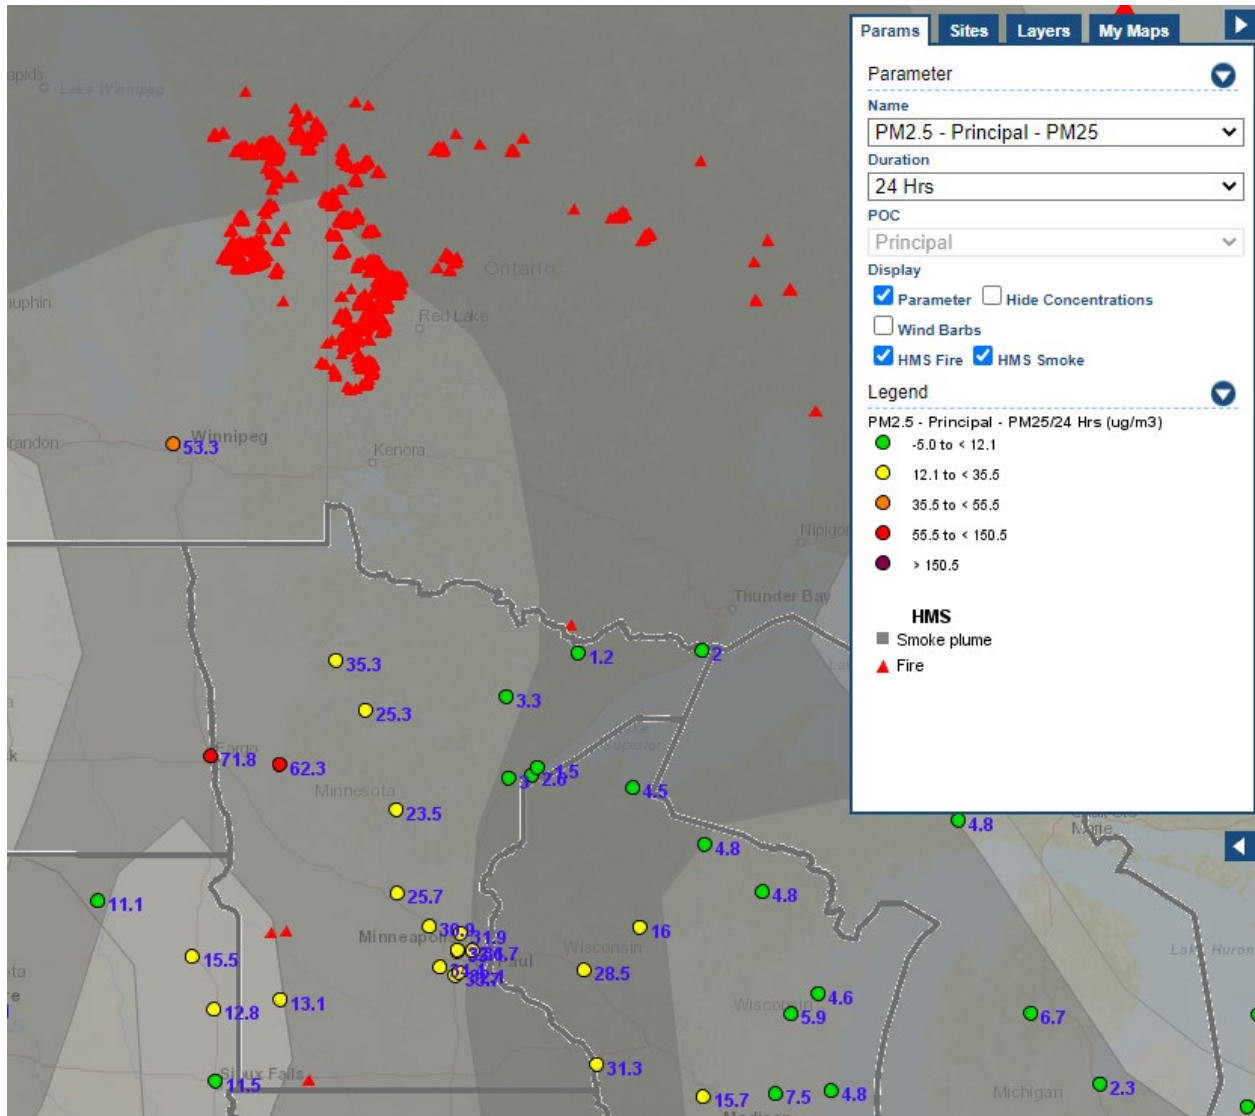

Analyzed smoke, hotspots, and 24-hour PM_{2.5} on July 21, 2021.