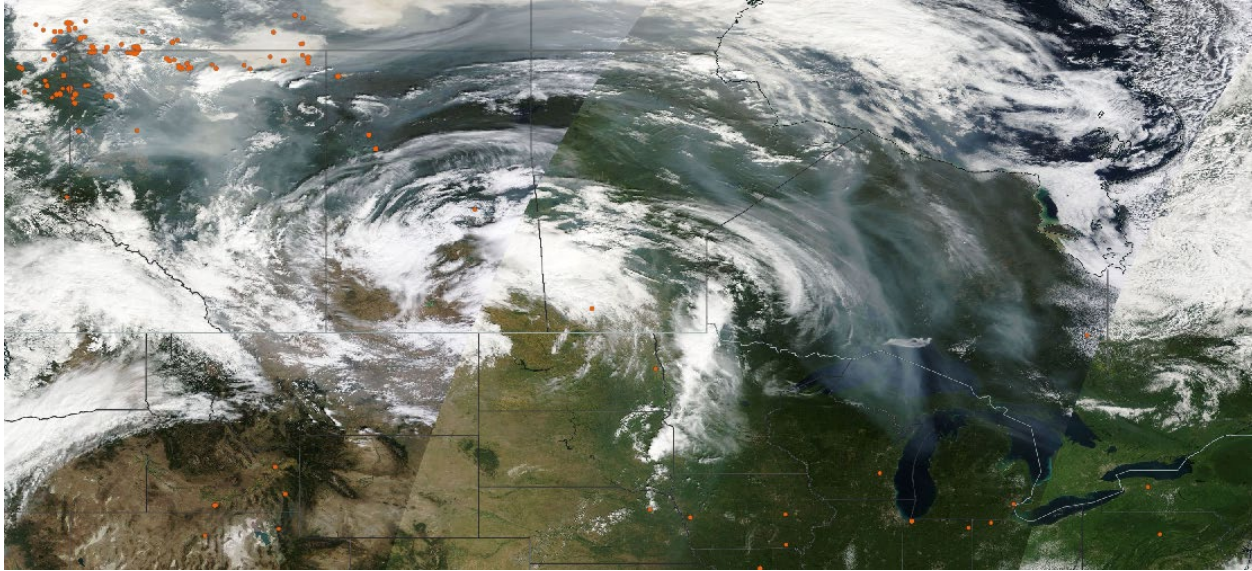

MODIS visible satellite for August 31, 2023.