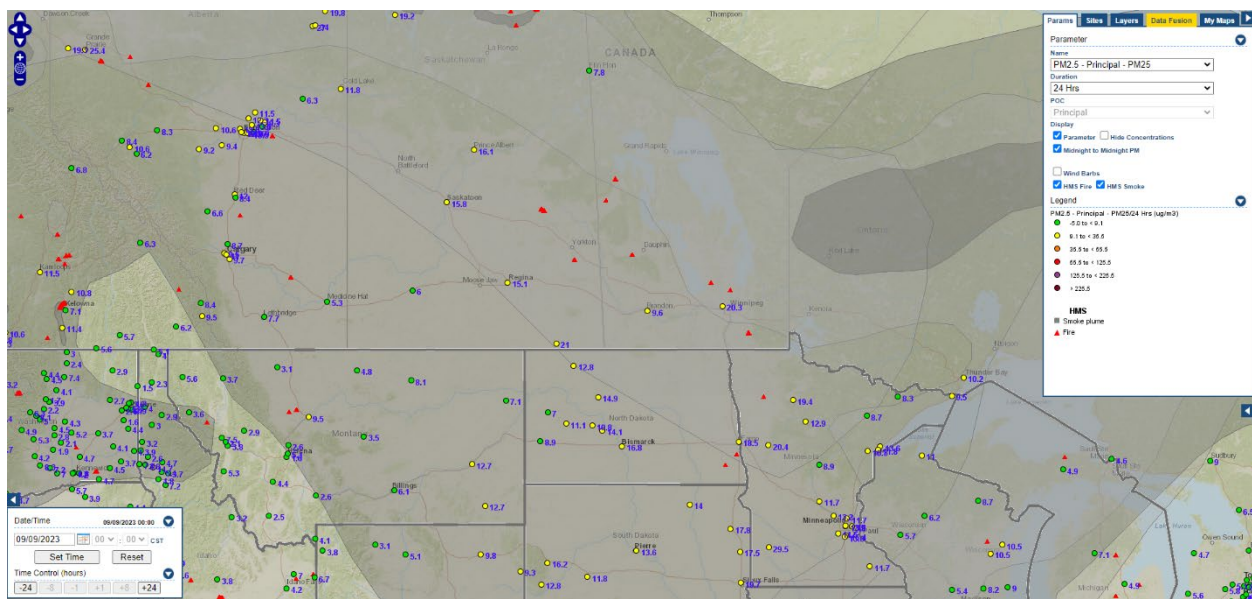

9/9/2023 Impacts

Smoke impacts from wildfires located in Canada.

Monitored 24-hour PM_{2.5} concentrations impacted by smoke on September 9, 2023.

Site	Site AQS	Date (LST)	Daily average (µg/m³)	Max hour (µg/m³)	Notes
Detroit Lakes	270052013	9/9/2023	20.5	31.7	Canada Wildfire Smoke
Marshall	270834210	9/9/2023	29.6	43.8	Canada Wildfire Smoke
Red Lake Nation	270072304	9/9/2023	19.4	24.8	Canada Wildfire Smoke