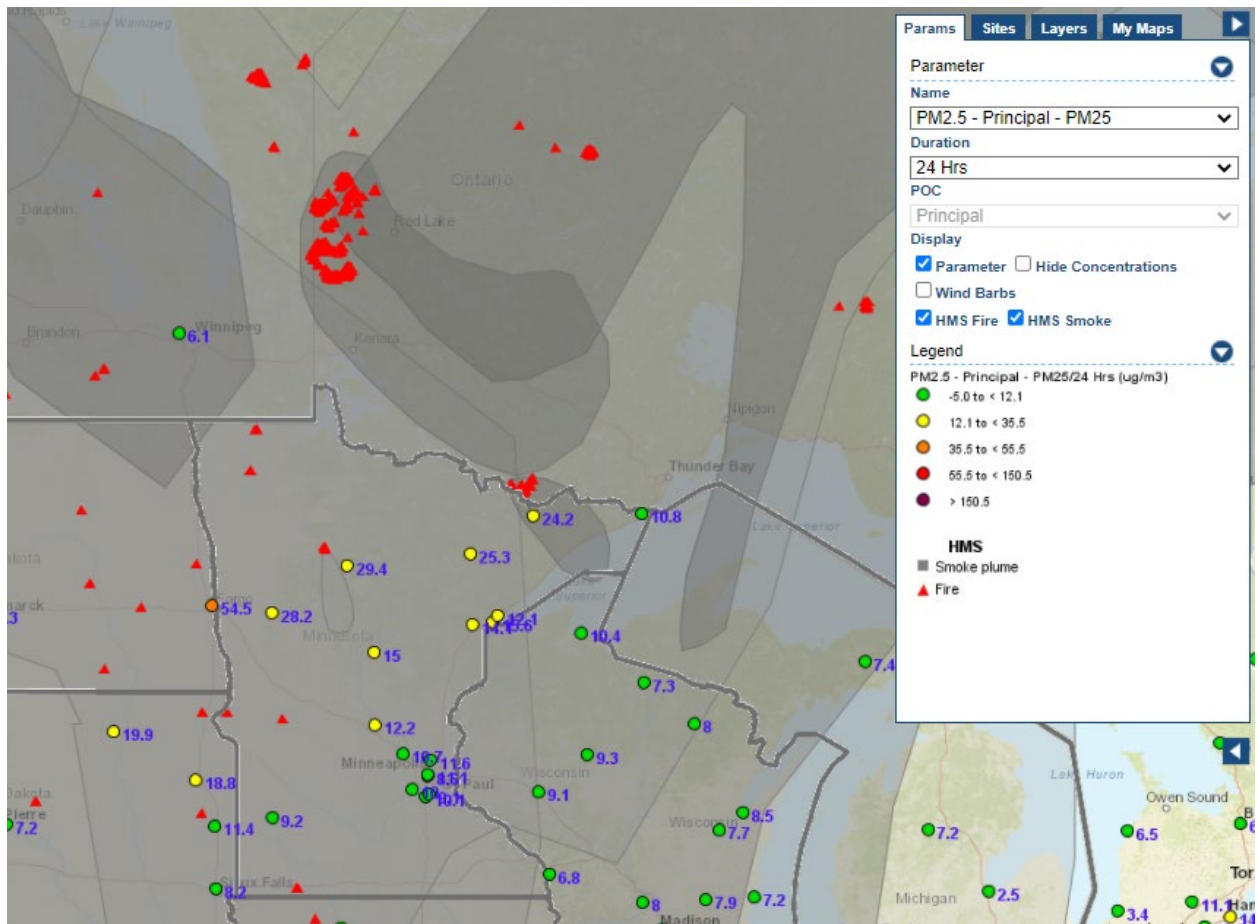

Analyzed smoke, hotspots, and 24-hour PM_{2.5} on July 13, 2021.