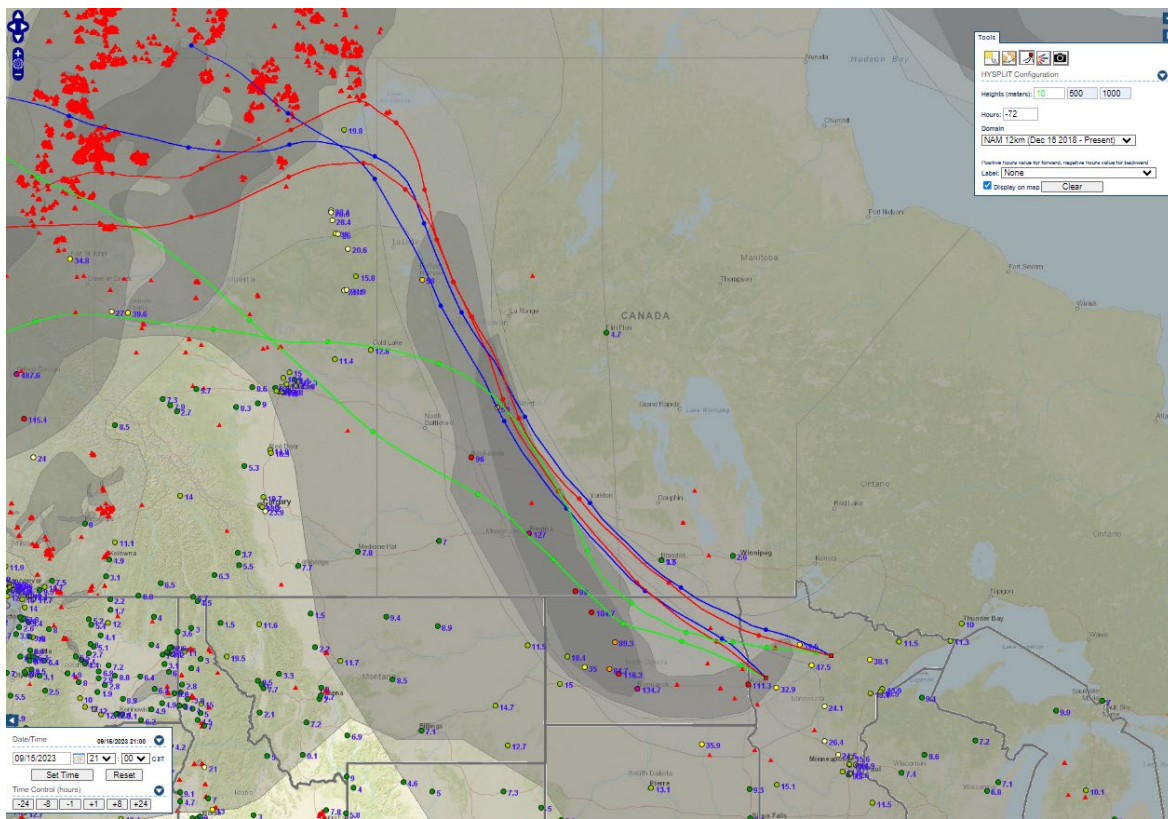

Analyzed smoke, hotspots, and 24-hour PM_{2.5} on September 15, 2023.

MODIS visible satellite for September 15, 2023.

Backward trajectories for September 15, 2023.

9/16/2023 Impacts

Smoke impacts from wildfires located in Canada.