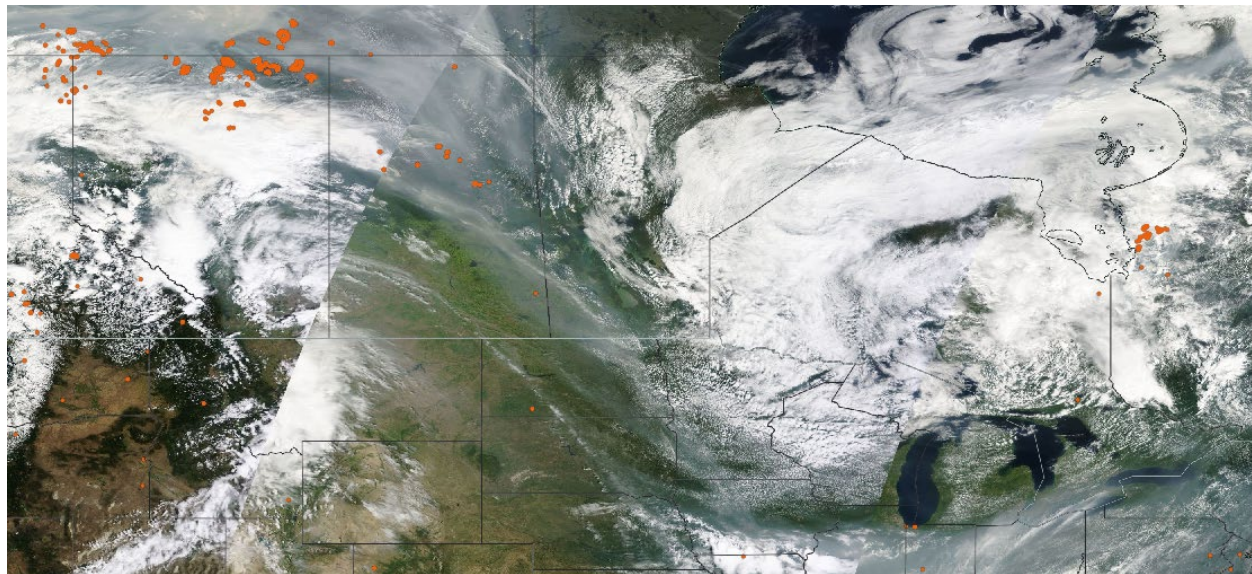

MODIS visible satellite for July 17, 2023.