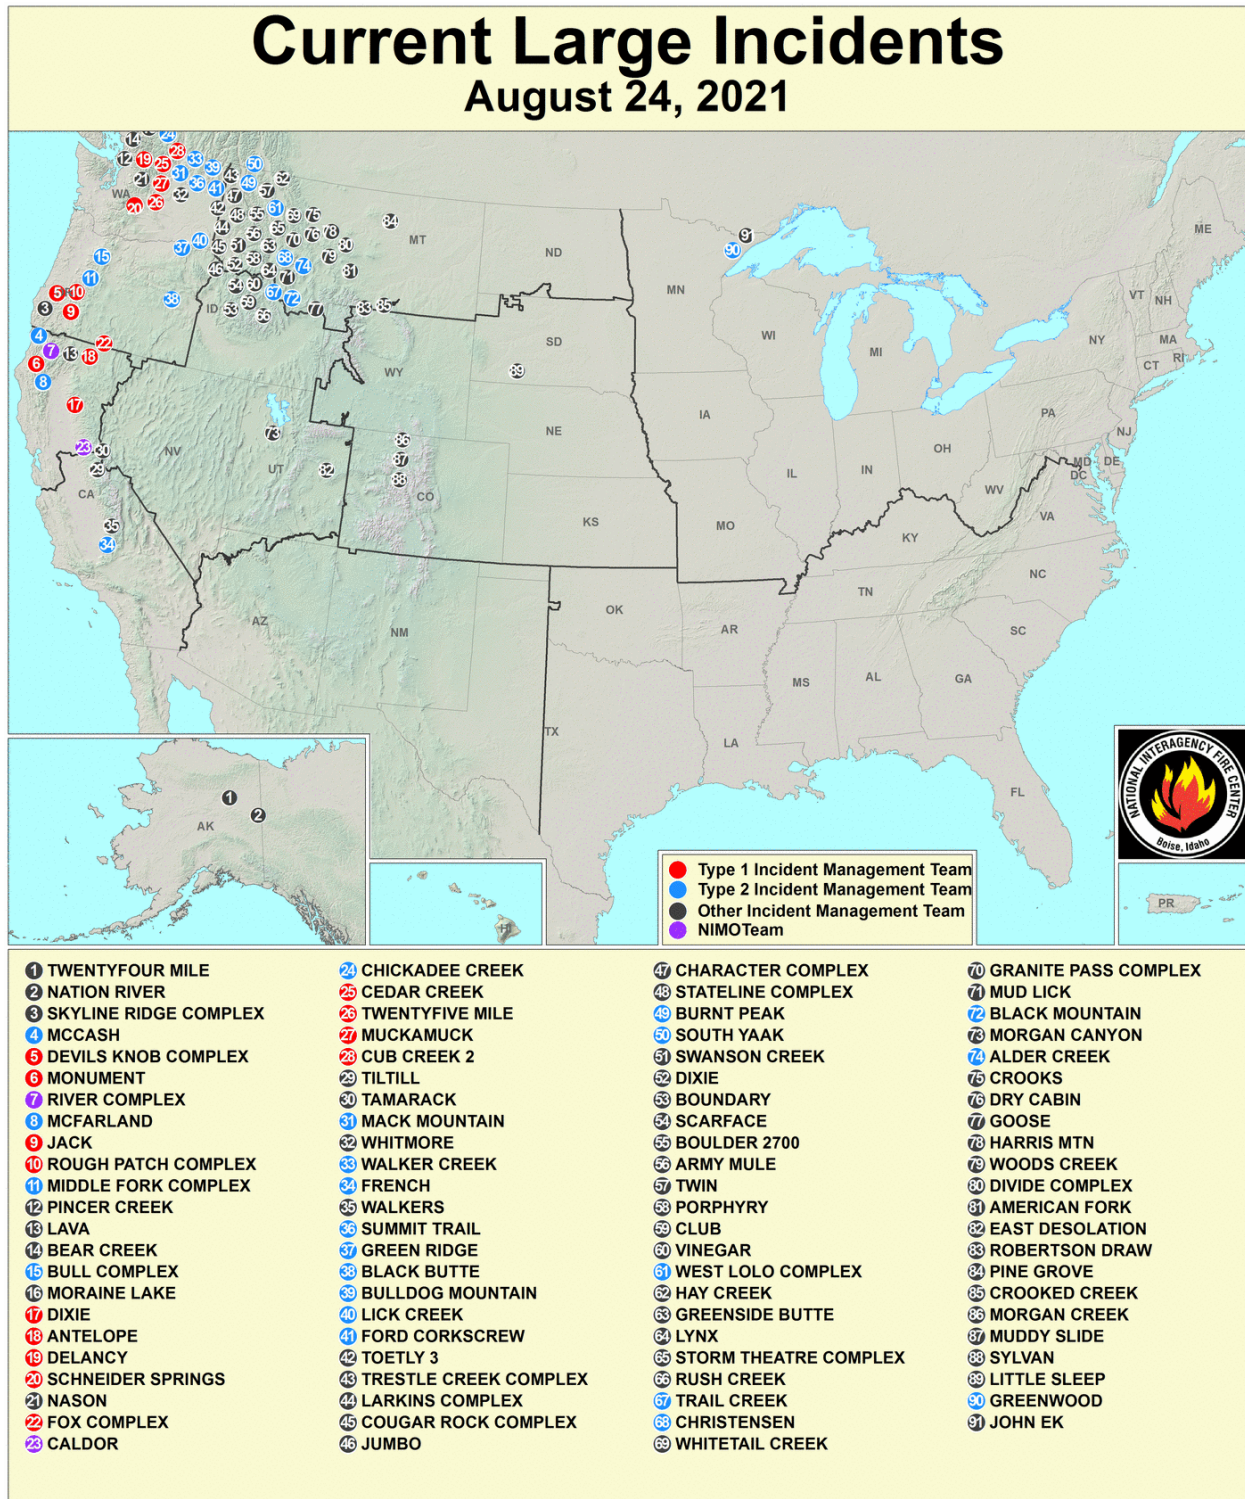

Figure 5: Area burned in Saskatchewan, Manitoba, and Ontario provinces from 1990 to 2021.

Canada typically does not name fires as is traditionally done in the United States (US). These fires burned large areas of Saskatchewan, Manitoba, and Ontario. The maps below show fire locations and fire perimeters from July 1 to August 7. Satellite images are included in the daily fire impacts section.

Figure 6e: Active fires and fire perimeters on August 1, 2021.

Figure 6f: Active fires and fire perimeters on August 7, 2021.

Northeast Minnesota wildfires – 2021

Several fires erupted in northeast Minnesota during August 2021. The largest was the Greenwood fire, which burned over 26,000 acres between August 15 and September 15. The John Ek fire burned over 1,300 acres between August 14 and September 15. Several wildfires burned over 120,000 acres in/near Quetico Provincial Park, located just north of the Minnesota border between July 6 and September 15.

Figure 7: Large incident map for August 14, 2021, from the National Interagency Fire Center. Number 90 is the Greenwood fire, and number 91 is the John Ek fire. The Quetico fires can be seen in the Canada wildfire maps along the Minnesota border.

Figure 8: Major fires of northern Minnesota. Fires from 2021 are depicted in red.

Figure 9: MODIS AQUA visible satellite image from August 24, 2021.

Southwest US wildfires – June 2022

Several fires were present over New Mexico and Arizona during the second week of June 2022 (Figure 10). The Pipeline fire west of Flagstaff, Arizona was particularly active on June 13, 2022, when the burn area rapidly expanded to over 20,000 acres. Heavy smoke can be seen coming from the fire on June 13, with smoke and haze already over Colorado (Figure 11). Forward trajectories from the fire show air parcels originating over the fire on June 13 over Minnesota on June 14 (Figure 12).