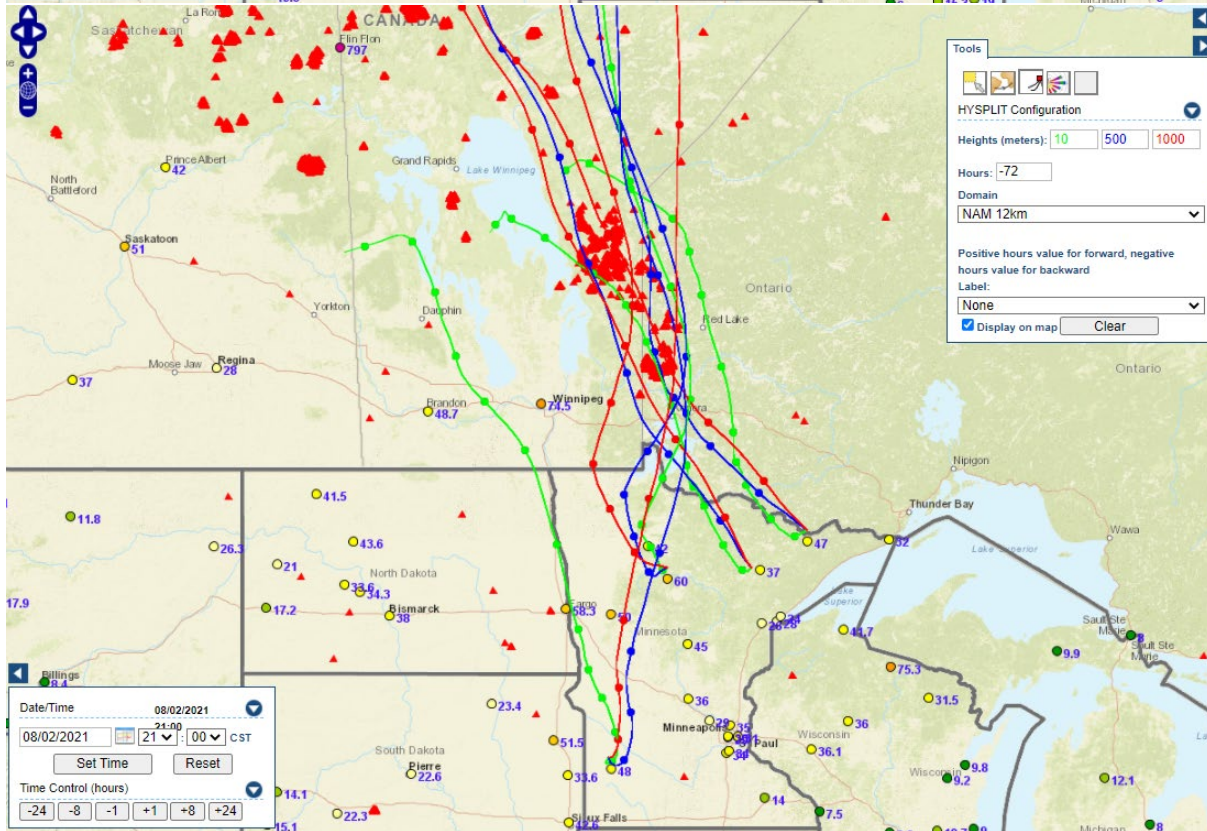

Backward trajectories for August 2, 2021.