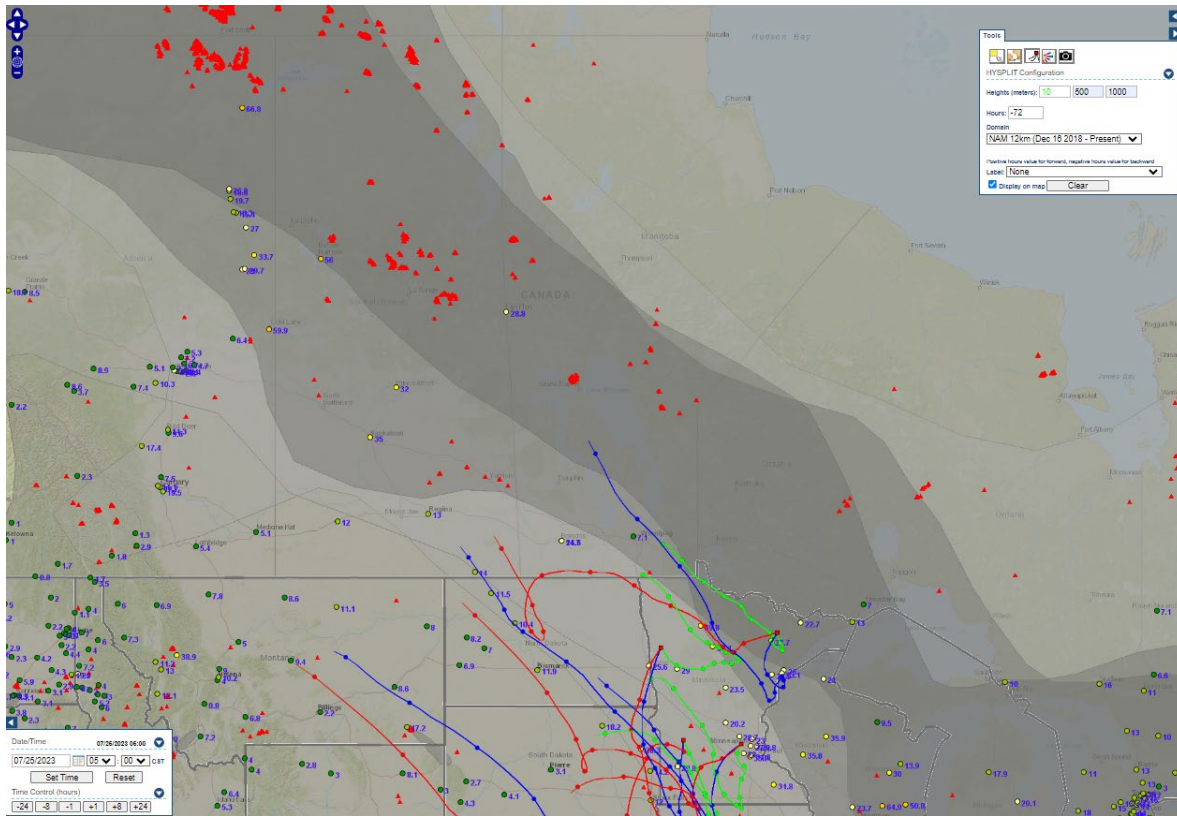

Analyzed smoke, hotspots, and 24-hour PM_{2.5} on July 25, 2023.

MODIS visible satellite for July 25, 2023.

Backward trajectories for July 25, 2023.

7/26/2023 Impacts

Smoke impacts from wildfires located in Canada.