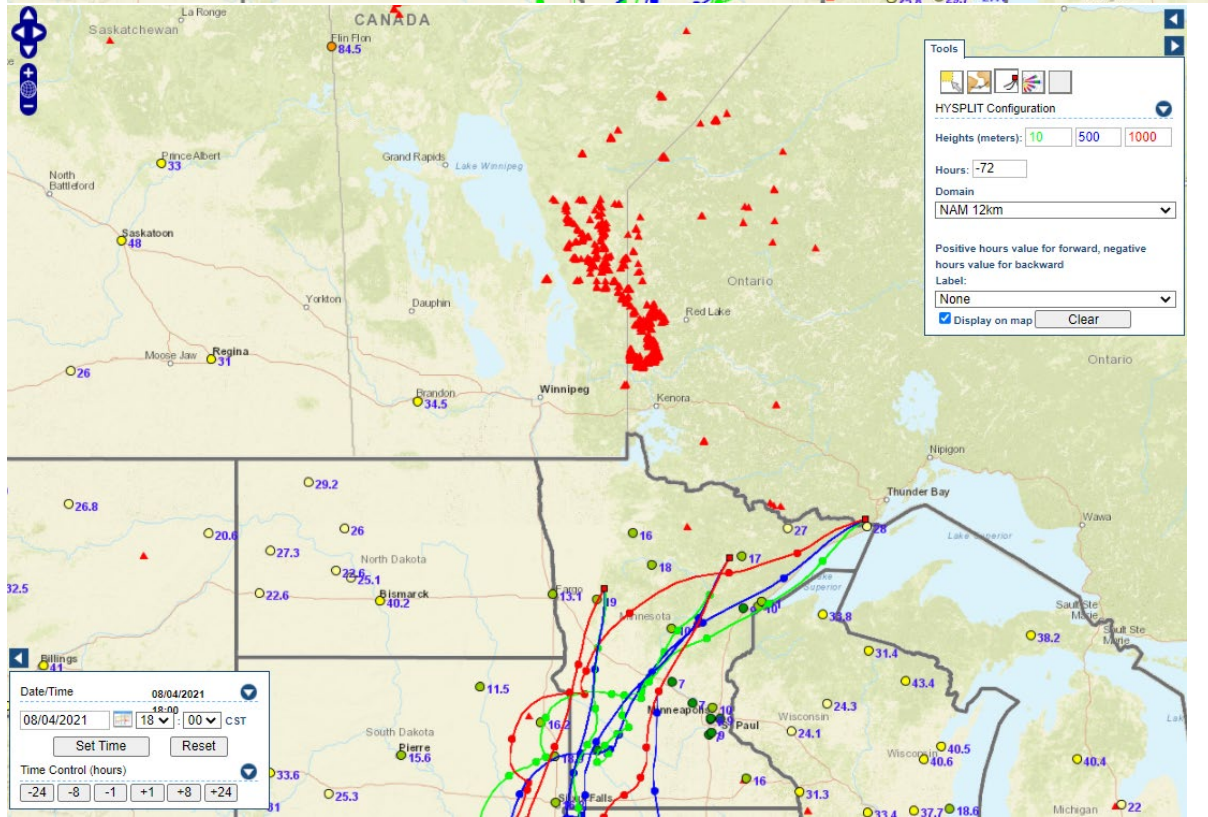

Analyzed smoke, hotspots, and 24-hour PM_{2.5} on August 4, 2021.

MODIS visible satellite for August 4, 2021.

Backward trajectories for August 4, 2021.

8/5/2021 Impacts

Smoke impacts from wildfires located in Canada.