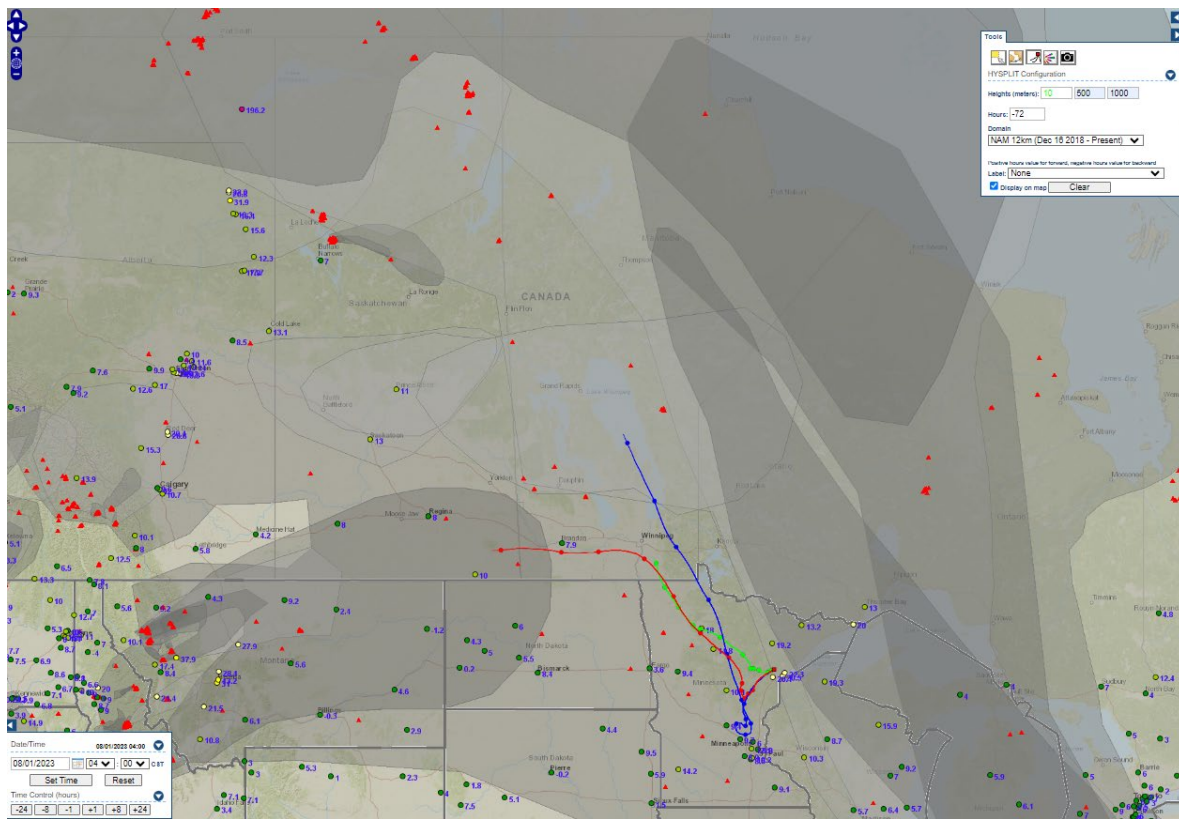

Backward trajectories for August 1, 2023.