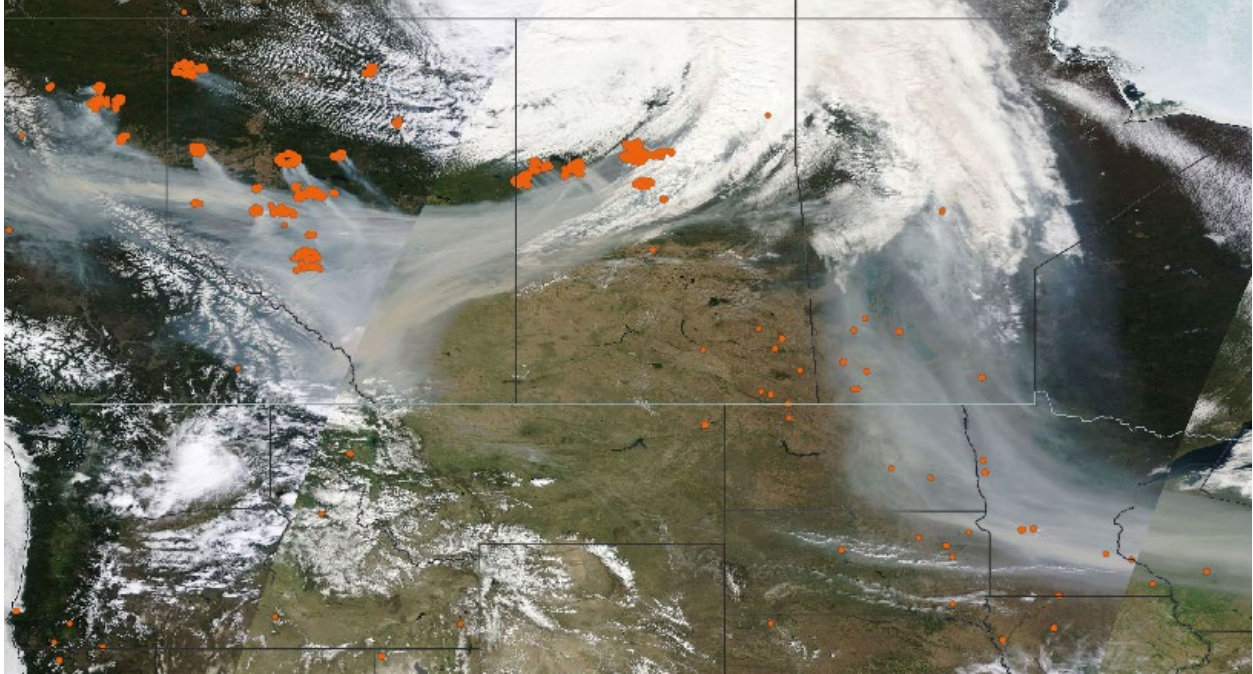

MODIS visible satellite for May 16, 2023.