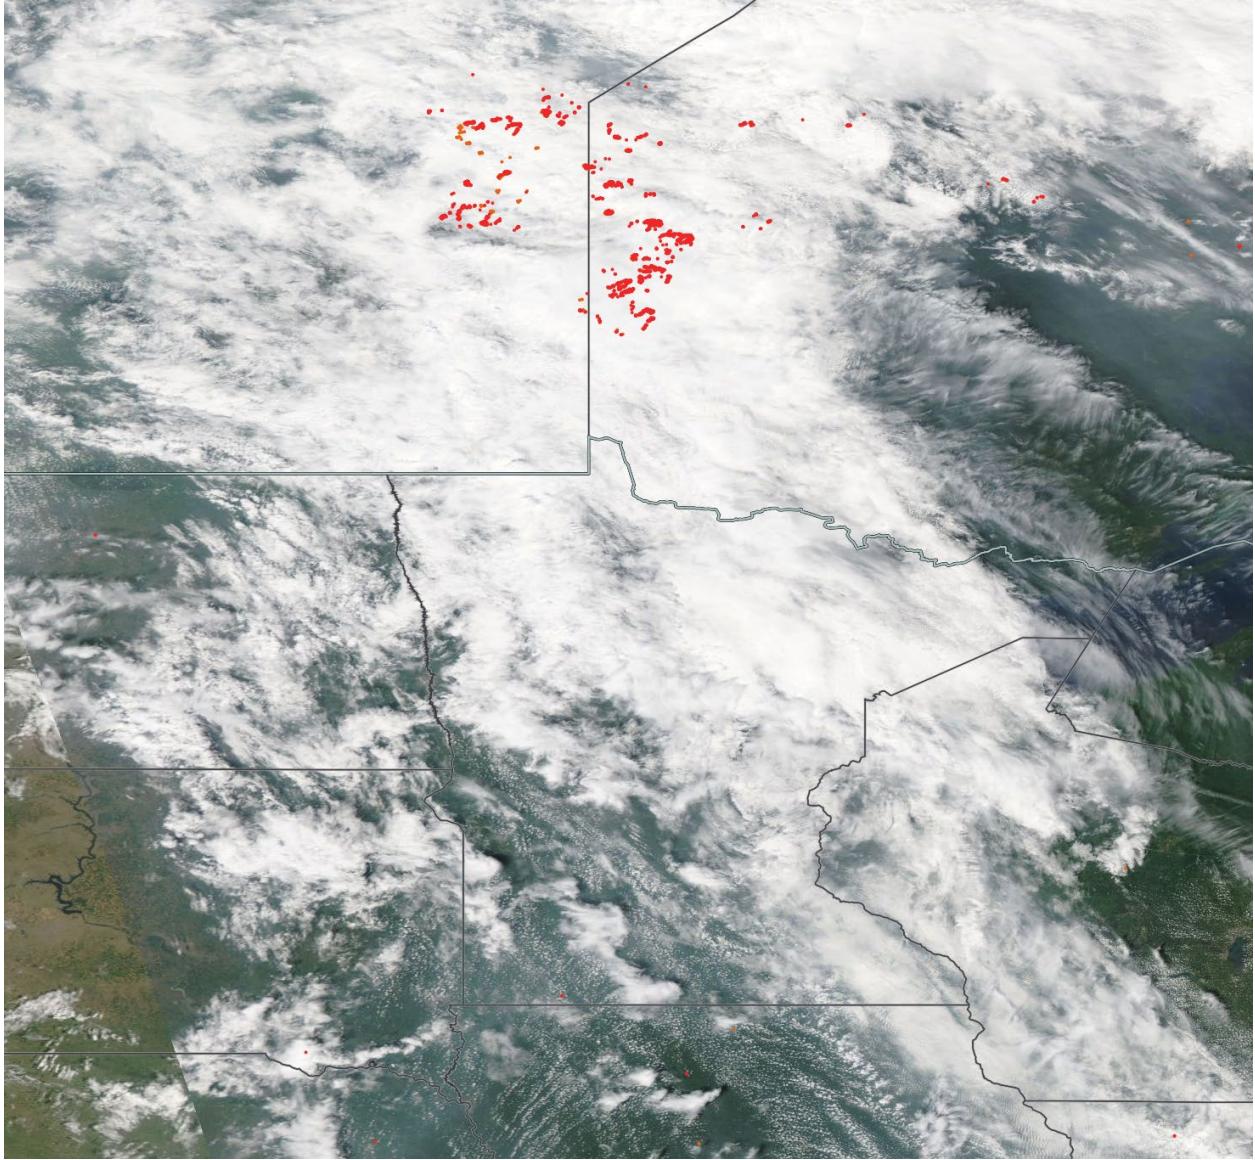

MODIS visible satellite for July 21, 2021.