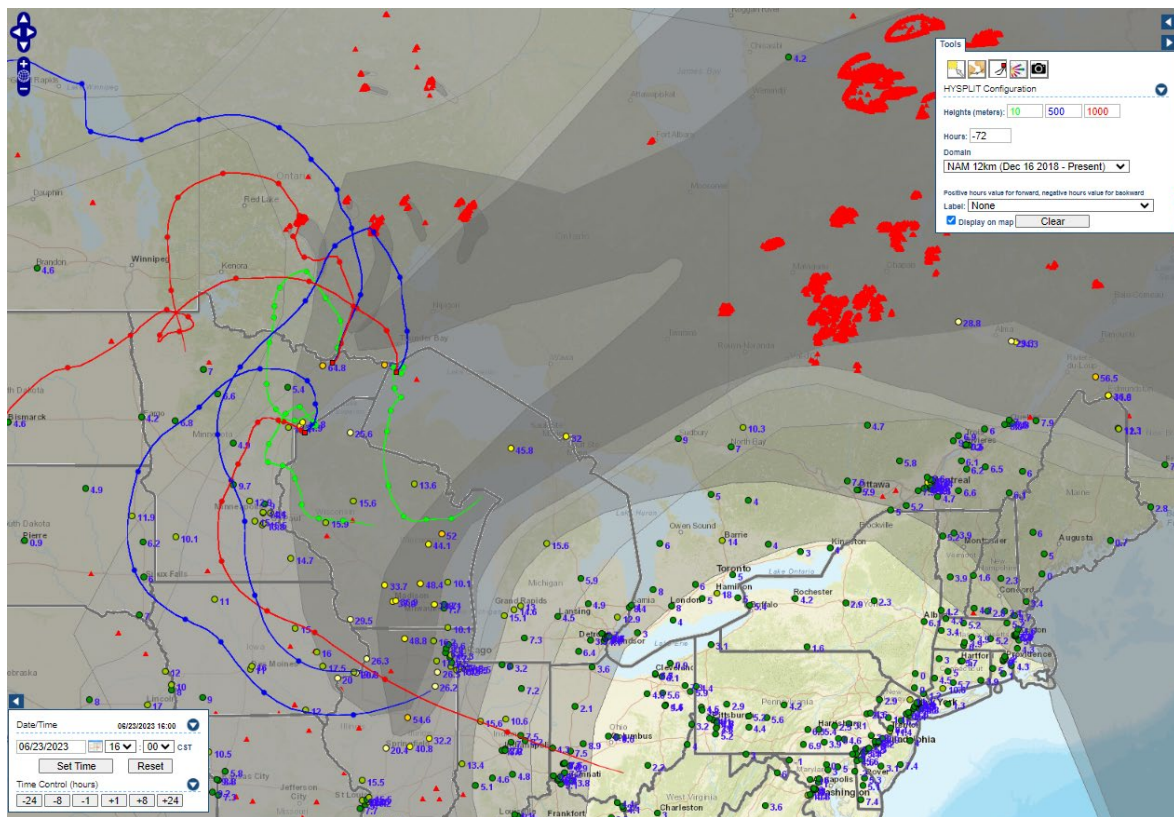

Backward trajectories for June 23, 2023.