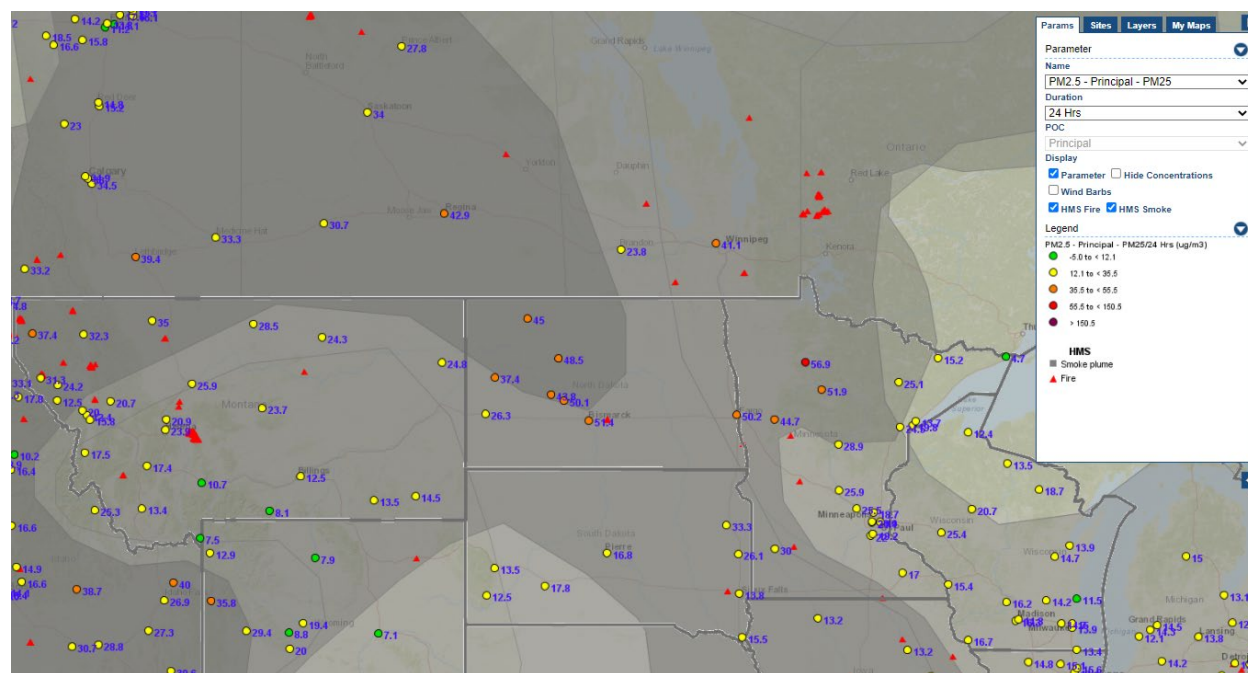

Site	Site AQS	Date (LST)	Daily average ($\mu\text{g}/\text{m}^3$)	Max hour ($\mu\text{g}/\text{m}^3$)	Notes
Brainerd	270353204	8/6/2021	28.9	41	Canada wildfire smoke
Detroit Lakes	270052013	8/6/2021	44.7	70	Canada wildfire smoke
Ely	270750005	8/6/2021	15.2	32	Canada wildfire smoke
Fargo NW	380171004	8/6/2021	50.2	76.8	Canada wildfire smoke
Fond du Lac	270177417	8/6/2021	24.5	37	Canada wildfire smoke
Lakeville - Near Road	270370480	8/6/2021	22	29	Canada wildfire smoke
Leech Lake Nation	270213410	8/6/2021	51.9	62	Canada wildfire smoke
Marshall	270834210	8/6/2021	30	40	Canada wildfire smoke
Minneapolis - Near Road	270530962	8/6/2021	20.4	26	Canada wildfire smoke
Minneapolis - Phillips	270530963	8/6/2021	21	28	Canada wildfire smoke
Red Lake Nation	270072304	8/6/2021	56.9	76	Canada wildfire smoke
Rochester	271095008	8/6/2021	17	27	Canada wildfire smoke
St. Cloud	271453052	8/6/2021	25.9	37	Canada wildfire smoke
St. Michael	271713201	8/6/2021	25.5	38	Canada wildfire smoke
St. Paul-Harding	271230871	8/6/2021	19	33	Canada wildfire smoke
Virginia	271377001	8/6/2021	25.1	38	Canada wildfire smoke
West Duluth	271377554	8/6/2021	19.8	34	Canada wildfire smoke

Analyzed smoke, hotspots, and 24-hour PM_{2.5} on August 6, 2021.