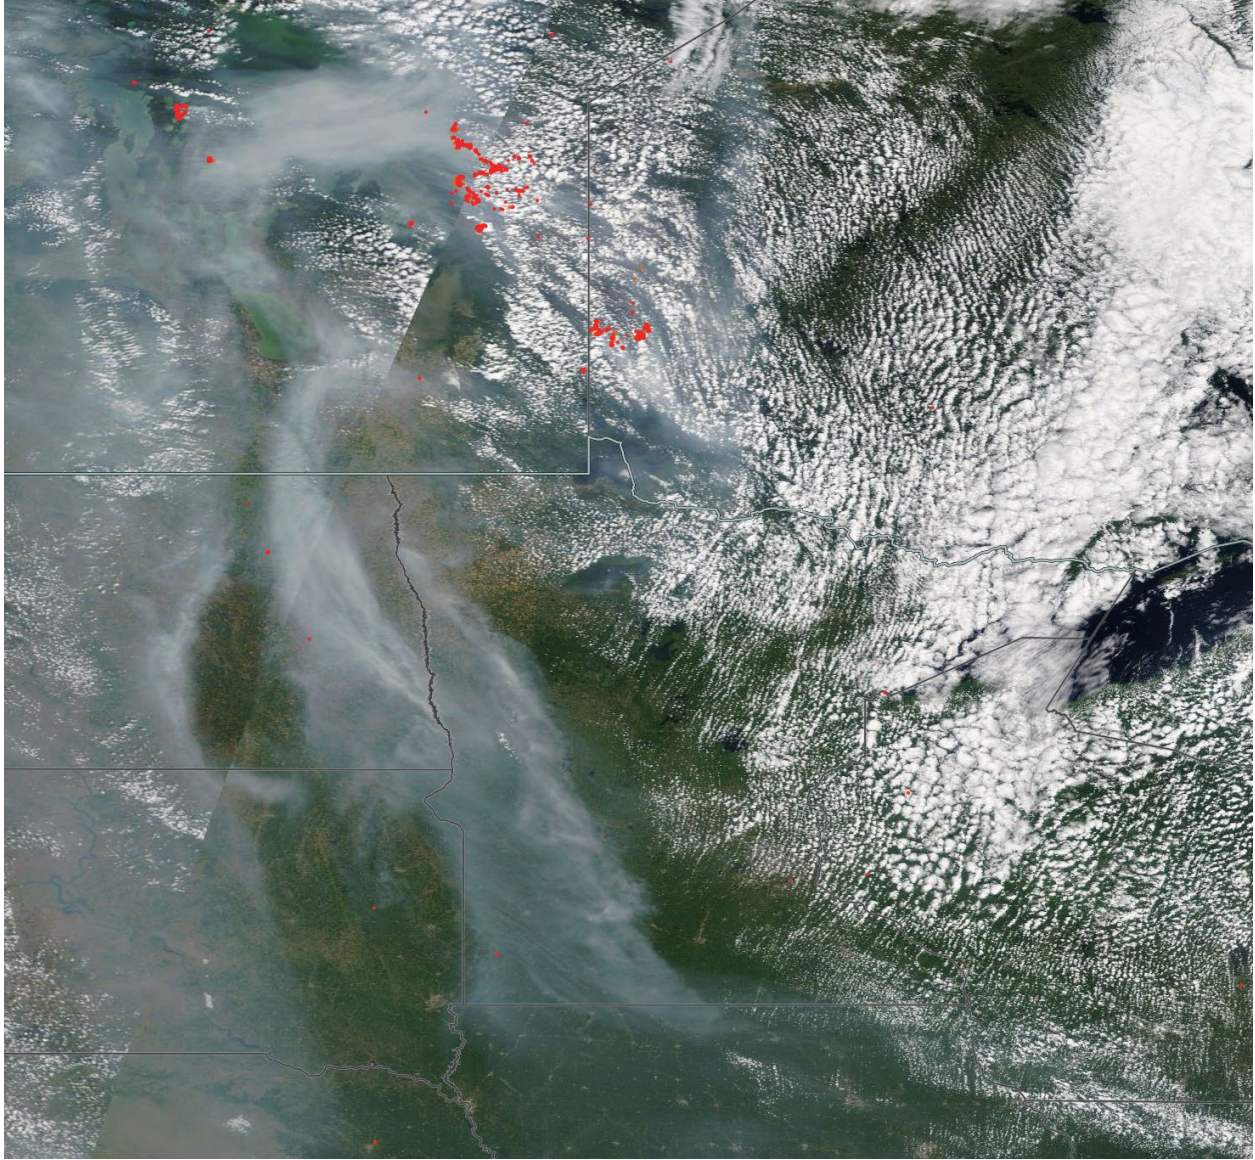

MODIS visible satellite for August 1, 2021.