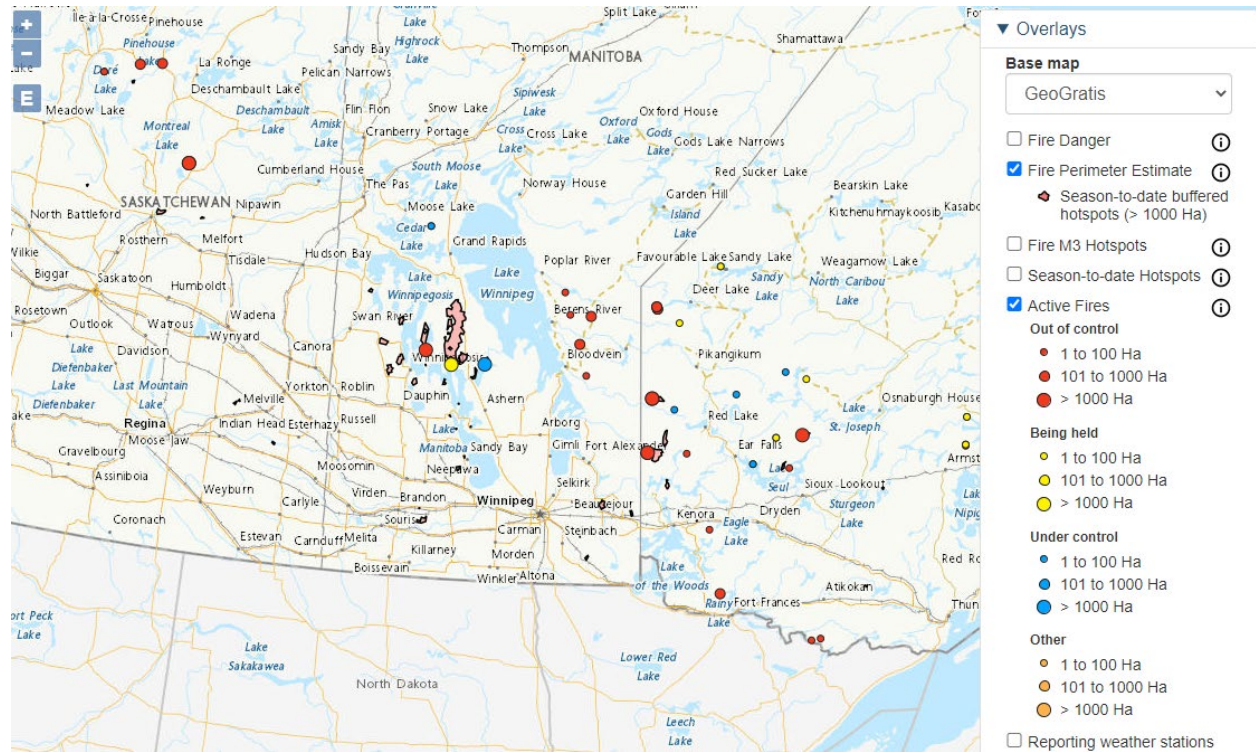

Figure 6a: Active fires and fire perimeters on July 1, 2021.