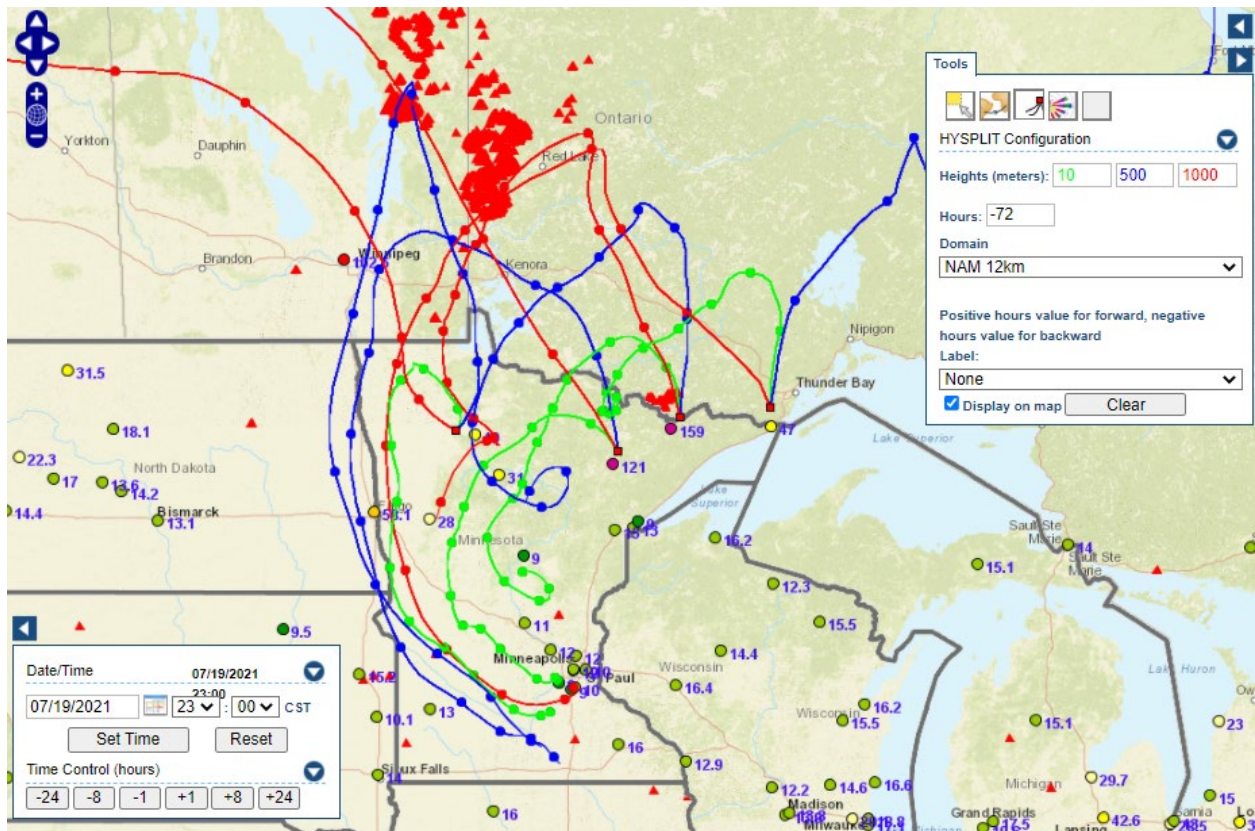

Backward trajectories for July 19, 2021.

7/20/2021 Impacts

Smoke impacts from wildfires located in Canada.

Monitored 24-hour PM_{2.5} concentrations impacted by smoke on July 20, 2021.

Site	Site AQS	Date (LST)	Daily average (µg/m³)	Max hour (µg/m³)	Notes
Apple Valley	270370470	7/20/2021	27.7	77	Canada wildfire smoke
Blaine	270031002	7/20/2021	36.1	92	Canada wildfire smoke
Brainerd	270353204	7/20/2021	125.4	280	Canada wildfire smoke
Detroit Lakes	270052013	7/20/2021	64.9	233	Canada wildfire smoke
Duluth-WDSE	271377550	7/20/2021	29.2	153	Canada wildfire smoke
Ely	270750005	7/20/2021	25.4	127	Canada wildfire smoke
Fargo NW	380171004	7/20/2021	55.7	236.3	Canada wildfire smoke
Fond du Lac	270177417	7/20/2021	30.0	102	Canada wildfire smoke
Lacrosse DOT	550630012	7/20/2021	16.3	50.1	Canada wildfire smoke
Lakeville - Near Road	270370480	7/20/2021	27.7	78	Canada wildfire smoke