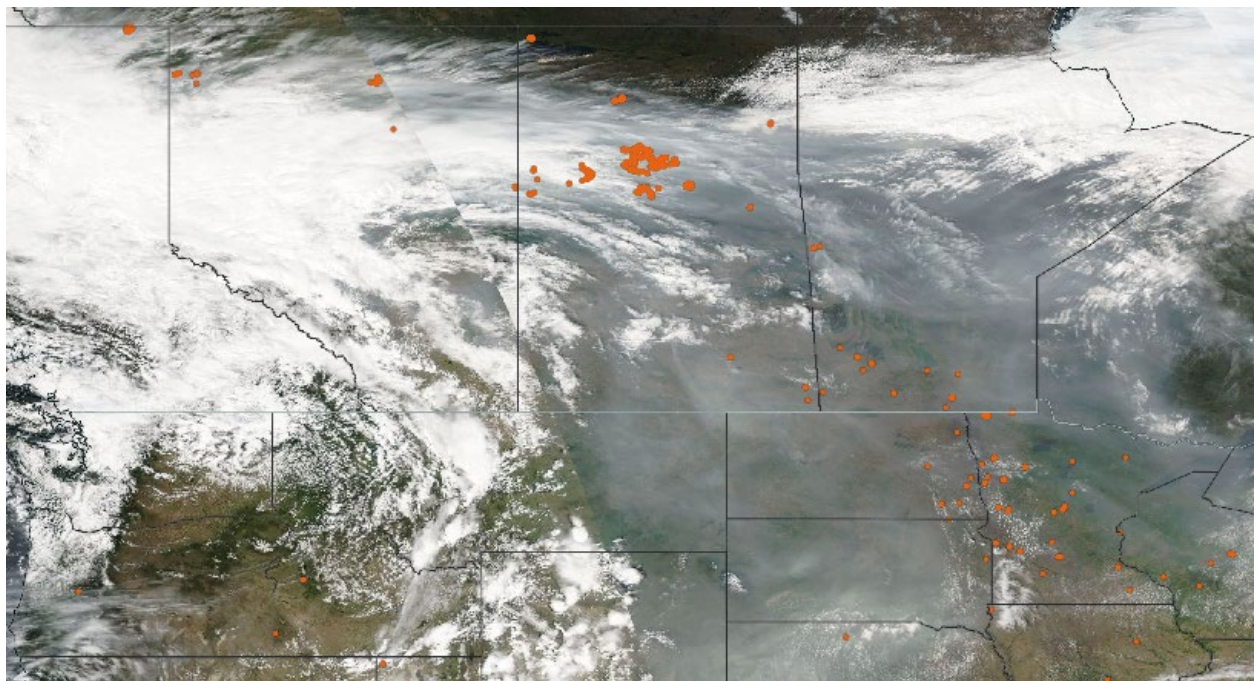

MODIS visible satellite for May 22, 2023.