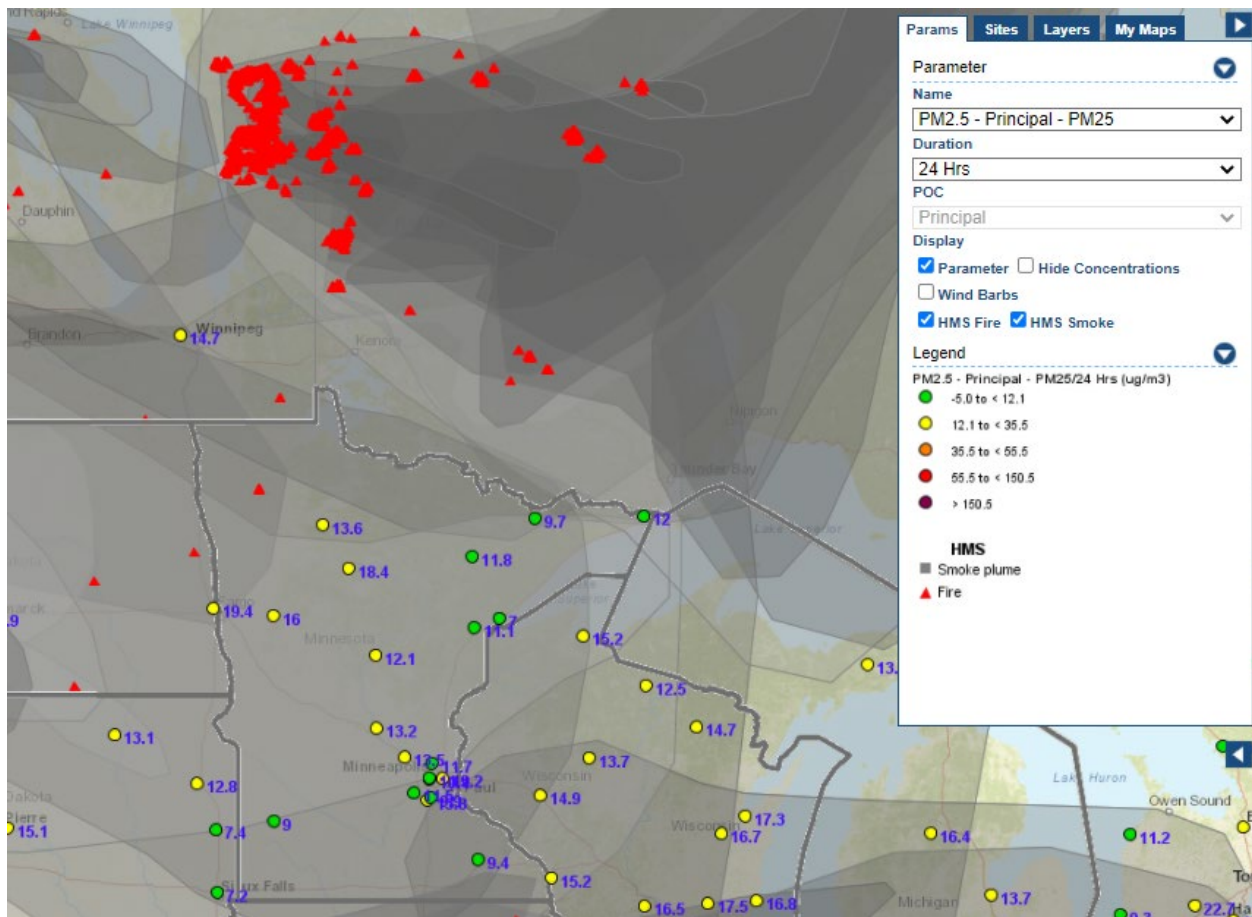

7/24/2021 Impacts

Smoke impacts from wildfires located in Canada.

Monitored 24-hour PM_{2.5} concentrations impacted by smoke on July 24, 2021.

Site	Site AQS	Date (LST)	Daily average (µg/m³)	Max hour (µg/m³)	Notes
Detroit Lakes	270052013	7/24/2021	16	28	Canada wildfire smoke
Fargo NW	380171004	7/24/2021	19.4	32.3	Canada wildfire smoke
Leech Lake Nation	270213410	7/24/2021	18.4	27	Canada wildfire smoke

Analyzed smoke, hotspots, and 24-hour PM_{2.5} on July 24, 2021.