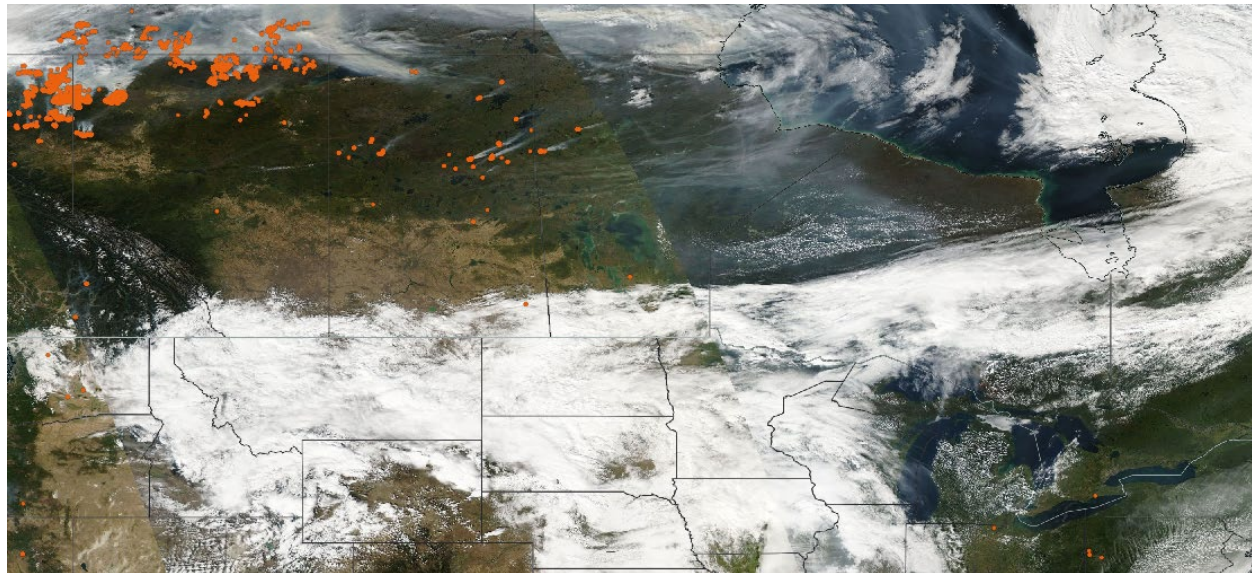

MODIS visible satellite for September 22, 2023.