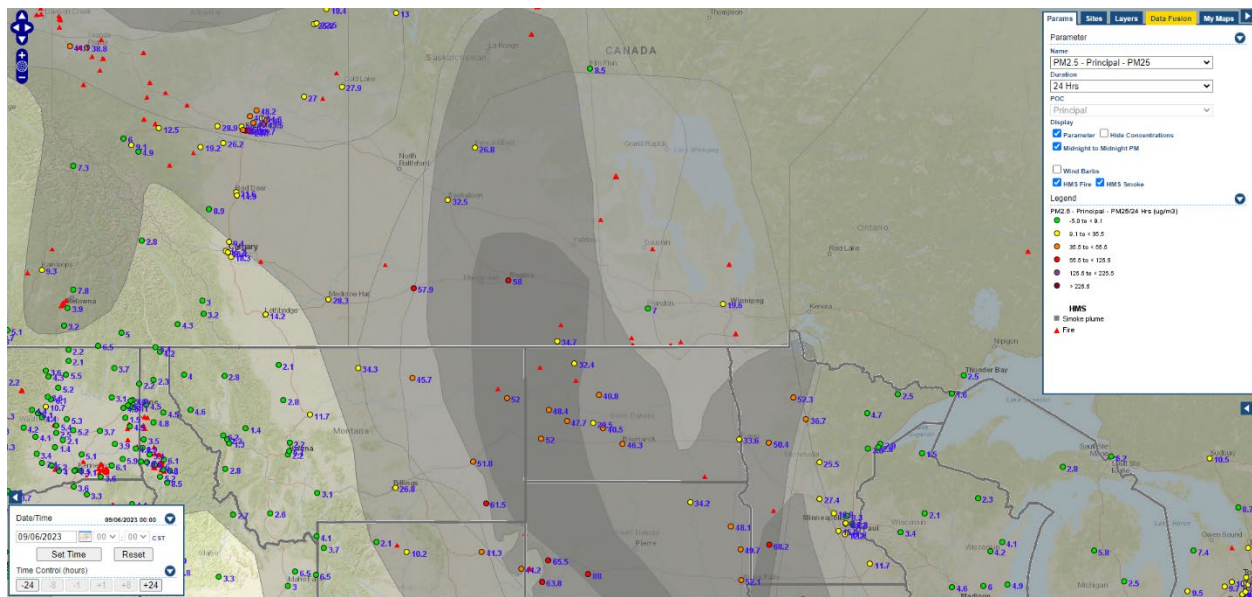

9/6/2023 Impacts

Smoke impacts from wildfires located in Canada.

Monitored 24-hour PM_{2.5} concentrations impacted by smoke on September 6, 2023.

Site	Site AQS	Date (LST)	Daily average (µg/m³)	Max hour (µg/m³)	Notes
Brainerd	270353204	9/6/2023	25.6	35.9	Canada Wildfire Smoke
Detroit Lakes	270052013	9/6/2023	50.4	81.6	Canada Wildfire Smoke
Fargo NW	380171004	9/6/2023	33.7	70.1	Canada Wildfire Smoke
Leech Lake Nation	270213410	9/6/2023	36.8	55.8	Canada Wildfire Smoke
Marshall	270834210	9/6/2023	68.2	96.4	Canada Wildfire Smoke
Red Lake Nation	270072304	9/6/2023	52.4	74	Canada Wildfire Smoke
St. Cloud	271453052	9/6/2023	27.5	39.2	Canada Wildfire Smoke

Analyzed smoke, hotspots, and 24-hour PM_{2.5} on September 6, 2023.