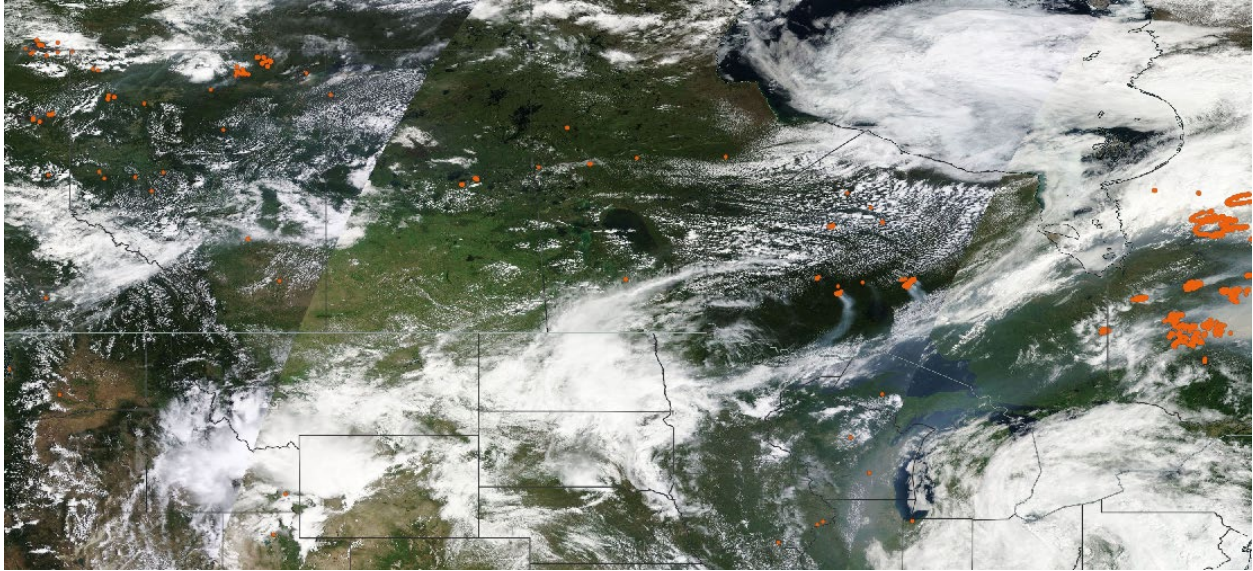

MODIS visible satellite for June 23, 2023.