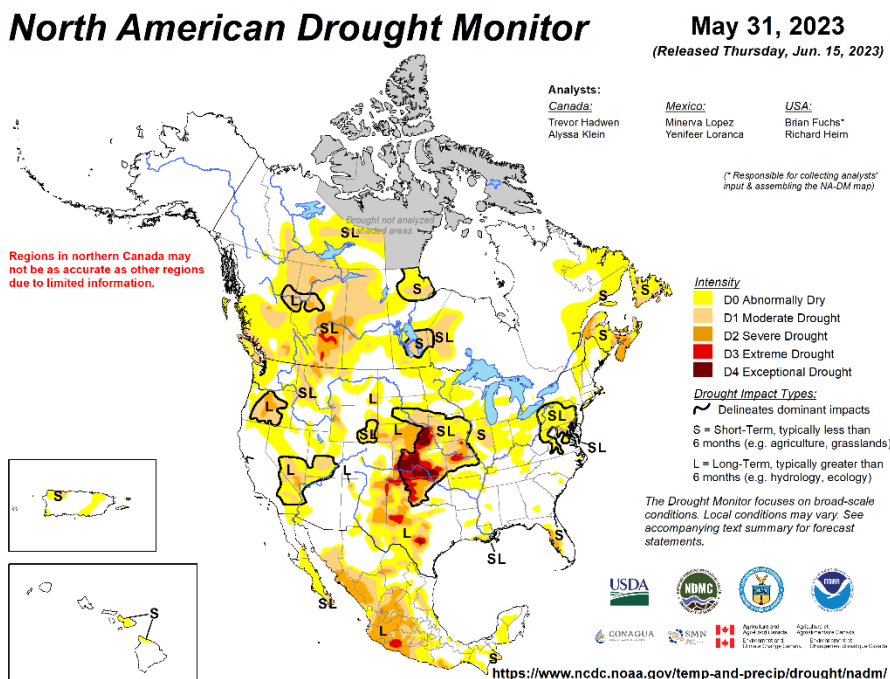

Figure 4b: North American Drought Monitor for May 31, 2023.