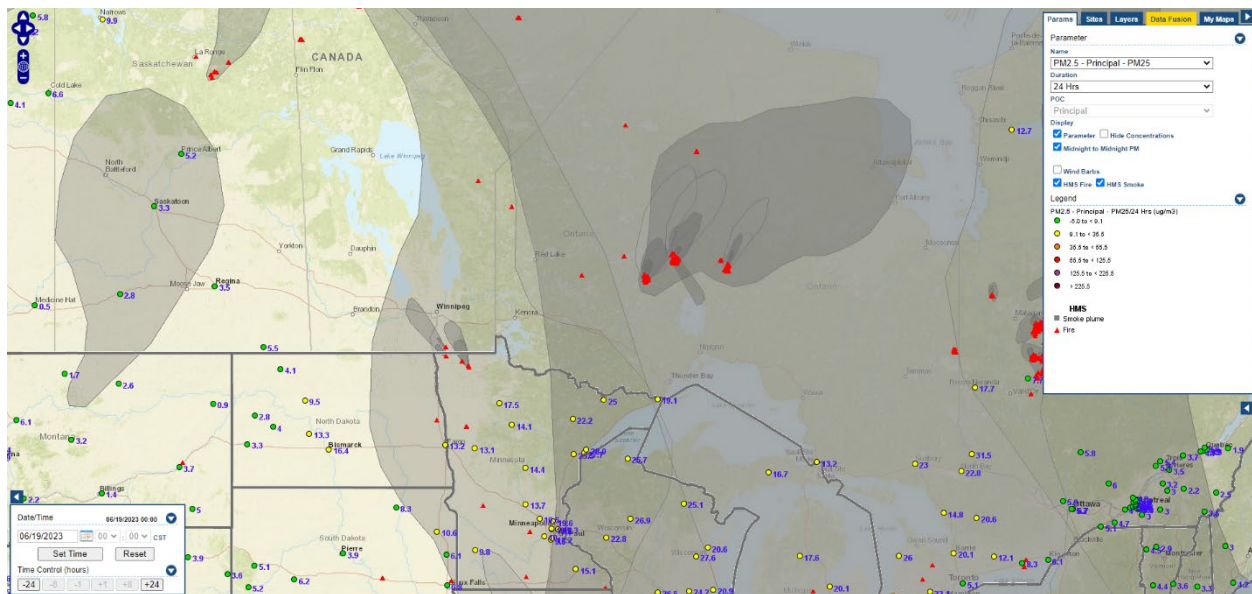

6/19/2023 Impacts

Smoke impacts from wildfires located in Canada.

Monitored 24-hour PM_{2.5} concentrations impacted by smoke on June 19, 2023.

Site	Site AQS	Date (LST)	Daily average (µg/m³)	Max hour (µg/m³)	Notes
Blaine	270031002	6/19/2023	19.7	44	Canada Wildfire Smoke
Duluth-WDSE	271377550	6/19/2023	29.0	32.8	Canada Wildfire Smoke
Ely	270750005	6/19/2023	25.0	30.9	Canada Wildfire Smoke
Fond du Lac	270177417	6/19/2023	25.6	29	Canada Wildfire Smoke
Grand Portage	270317810	6/19/2023	19.2	30	Canada Wildfire Smoke
Red Lake Nation	270072304	6/19/2023	17.6	22.4	Canada Wildfire Smoke
Virginia	271377001	6/19/2023	22.2	26.2	Canada Wildfire Smoke
West Duluth	271377554	6/19/2023	27.7	32.6	Canada Wildfire Smoke

Analyzed smoke, hotspots, and 24-hour PM_{2.5} on June 19, 2023.