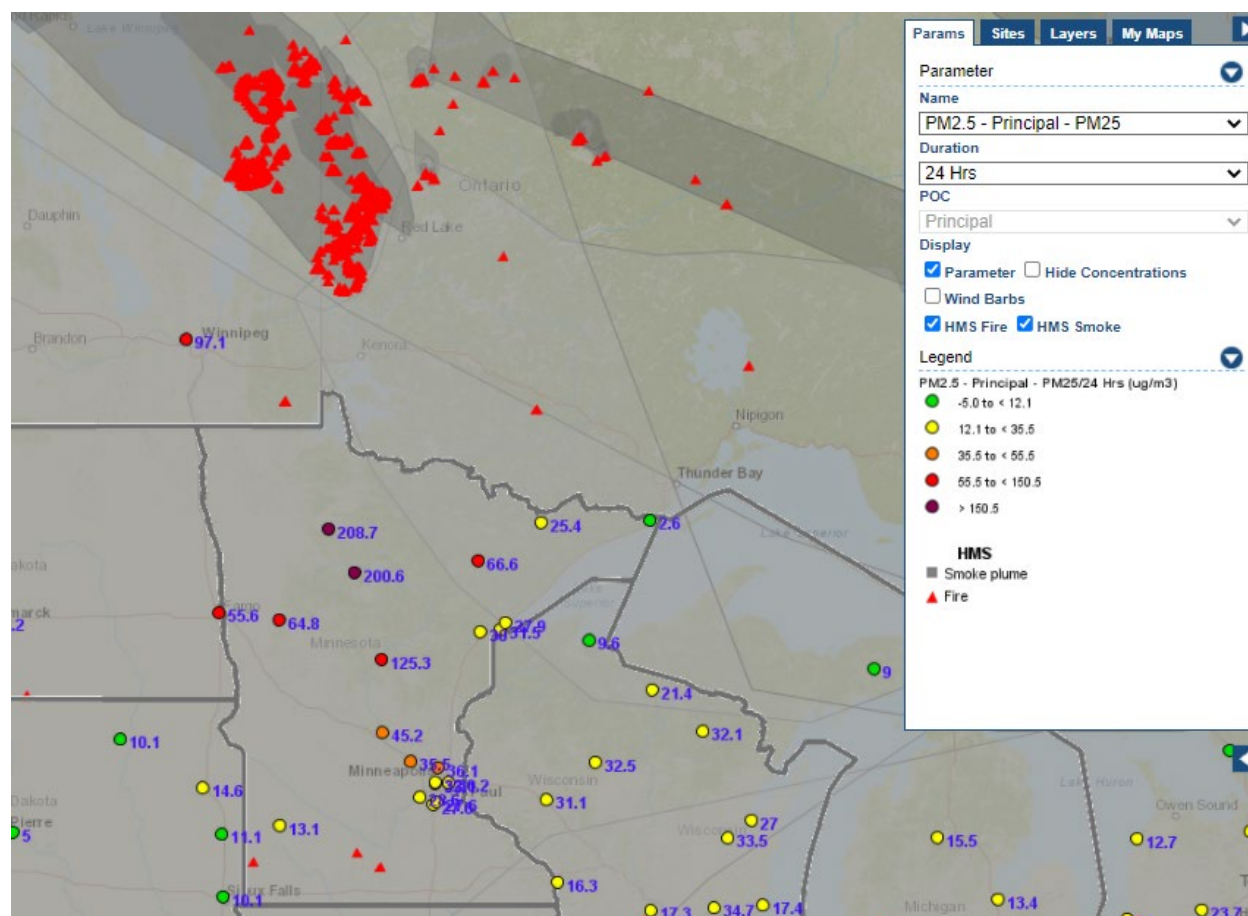

Site	Site AQS	Date (LST)	Daily average ($\mu\text{g}/\text{m}^3$)	Max hour ($\mu\text{g}/\text{m}^3$)	Notes
Leech Lake Nation	270213410	7/20/2021	200.7	343	Canada wildfire smoke
Minneapolis - Near Road	270530962	7/20/2021	32.1	81	Canada wildfire smoke
Minneapolis - Phillips	270530963	7/20/2021	33.1	79	Canada wildfire smoke
Red Lake Nation	270072304	7/20/2021	208.8	397	Canada wildfire smoke
Shakopee	271390505	7/20/2021	28.6	78	Canada wildfire smoke
St. Cloud	271453052	7/20/2021	45.2	123	Canada wildfire smoke
St. Michael	271713201	7/20/2021	35.6	117	Canada wildfire smoke
St. Paul-Harding	271230871	7/20/2021	30.3	69	Canada wildfire smoke
Virginia	271377001	7/20/2021	66.6	230	Canada wildfire smoke
West Duluth	271377554	7/20/2021	33.0	138	Canada wildfire smoke

Analyzed smoke, hotspots, and 24-hour PM_{2.5} on July 20, 2021.