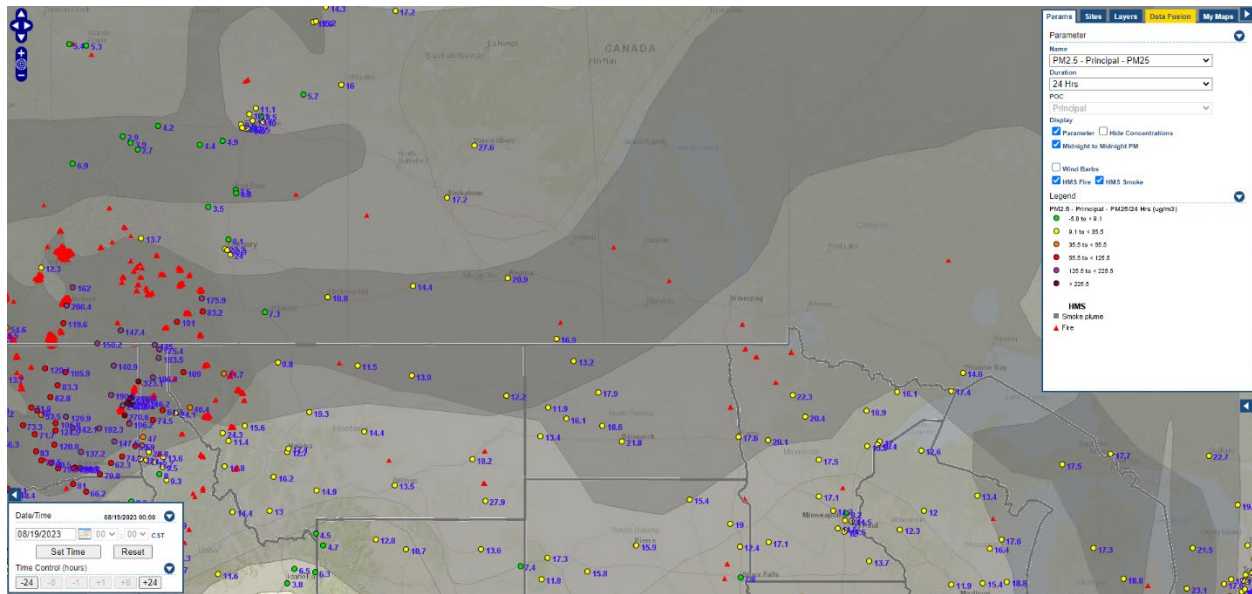

8/19/2023 Impacts

Smoke impacts from wildfires located in Canada.

Monitored 24-hour PM_{2.5} concentrations impacted by smoke on August 19, 2023.

Site	Site AQS	Date (LST)	Daily average (µg/m³)	Max hour (µg/m³)	Notes
Detroit Lakes	270052013	8/19/2023	20.1	49.3	Canada Wildfire Smoke
Duluth-WDSE	271377550	8/19/2023	17.1	29.5	Canada Wildfire Smoke
Ely	270750005	8/19/2023	16.1	25.1	Canada Wildfire Smoke
Fond du Lac	270177417	8/19/2023	15.5	30.1	Canada Wildfire Smoke
Grand Portage	270317810	8/19/2023	17.4	27.3	Canada Wildfire Smoke
Leech Lake Nation	270213410	8/19/2023	20.5	46.1	Canada Wildfire Smoke
Marshall	270834210	8/19/2023	17.2	39	Canada Wildfire Smoke
Red Lake Nation	270072304	8/19/2023	22.3	63.6	Canada Wildfire Smoke
Virginia	271377001	8/19/2023	18.9	31.3	Canada Wildfire Smoke
West Duluth	271377554	8/19/2023	16.5	25	Canada Wildfire Smoke

Analyzed smoke, hotspots, and 24-hour PM_{2.5} on August 19, 2023.