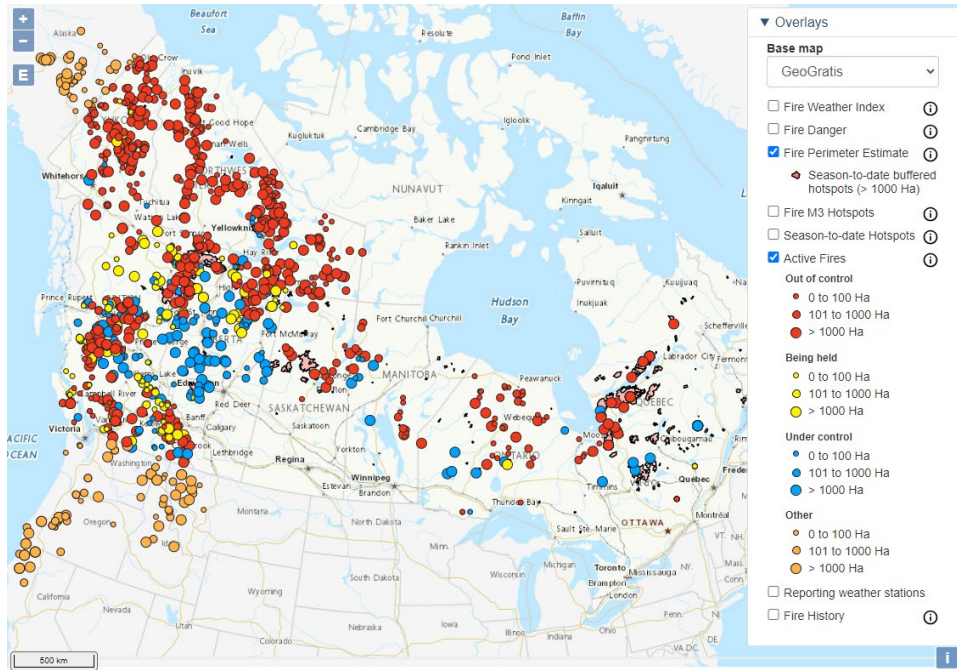

Figure 15p: Active fires and fire perimeters on August 28, 2023.

Figure 15q: Active fires and fire perimeters on September 4, 2023.

Figure 15r: Active fires and fire perimeters on September 11, 2023.

Figure 15: Active fires and fire perimeters on September 18, 2023.

Fire impacts

2021

For 2021, there were 39 days with high smoke impacts (Table 9). Smoke from fires located in Canada impacted Minnesota monitors from July 1 to August 8, and smoke from fires in northeast Minnesota and adjacent areas of western Ontario impacted monitors from August 22-27. Daily satellite imagery, fire locations, and monitor data for each day from 2011 identified in Table 9 can be found in Appendix A.