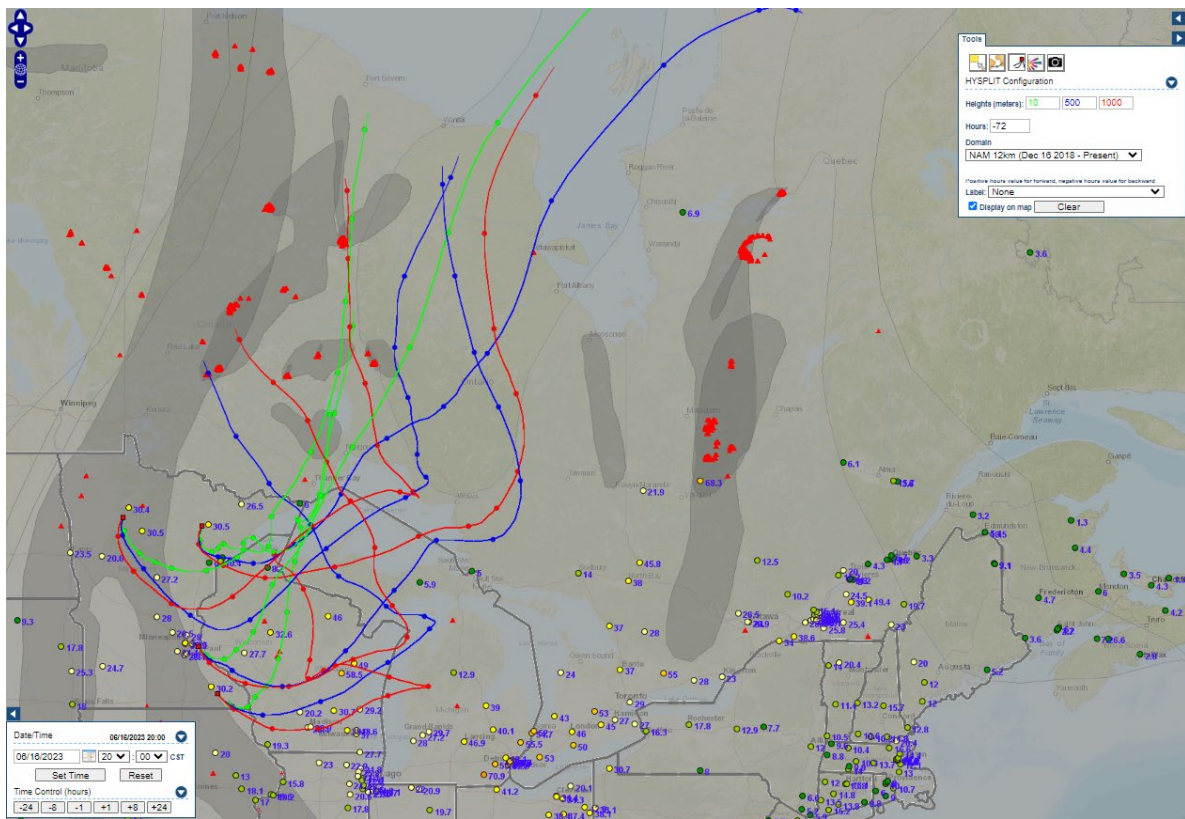

Backward trajectories for June 16, 2023.