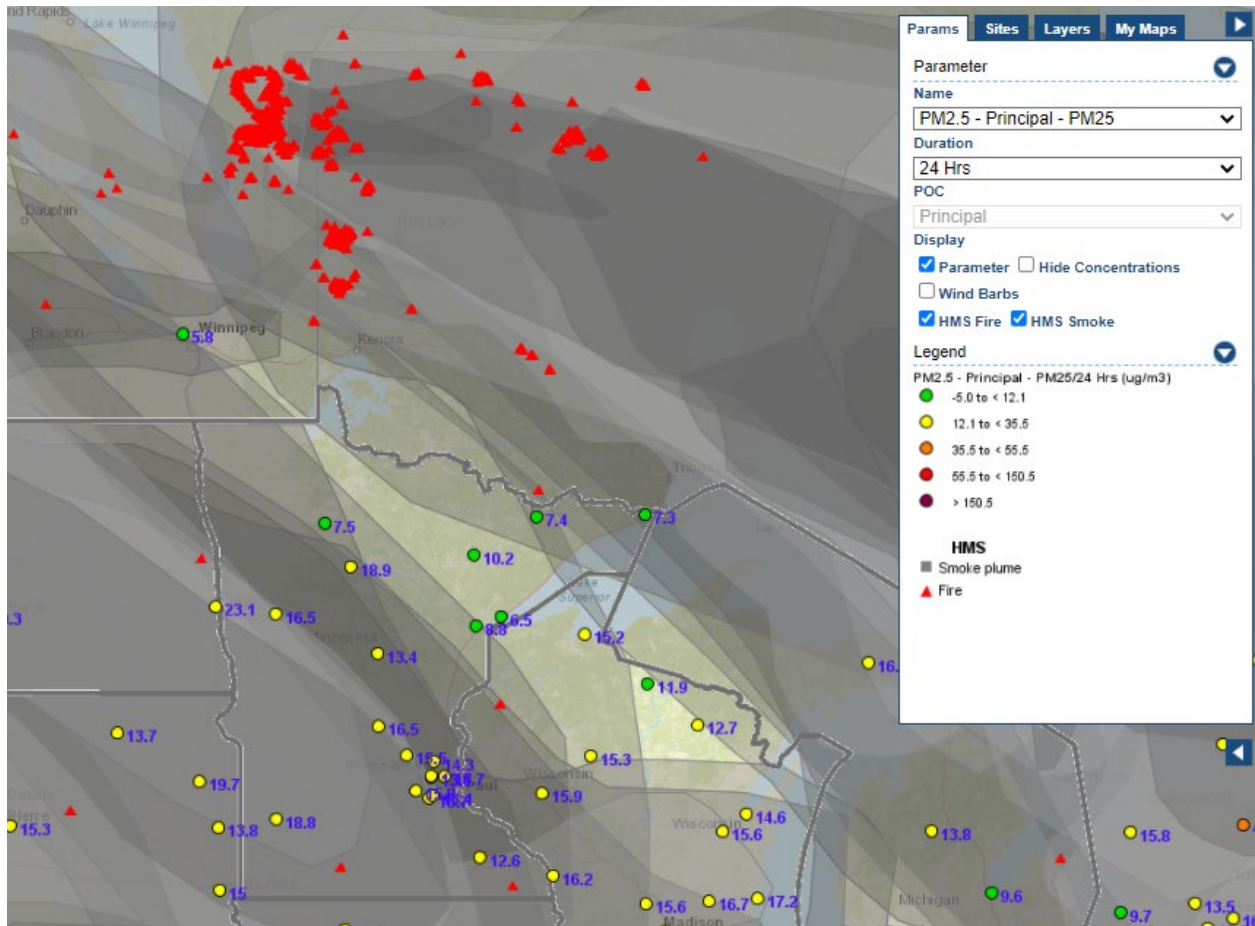

Analyzed smoke, hotspots, and 24-hour PM_{2.5} on July 25, 2021.