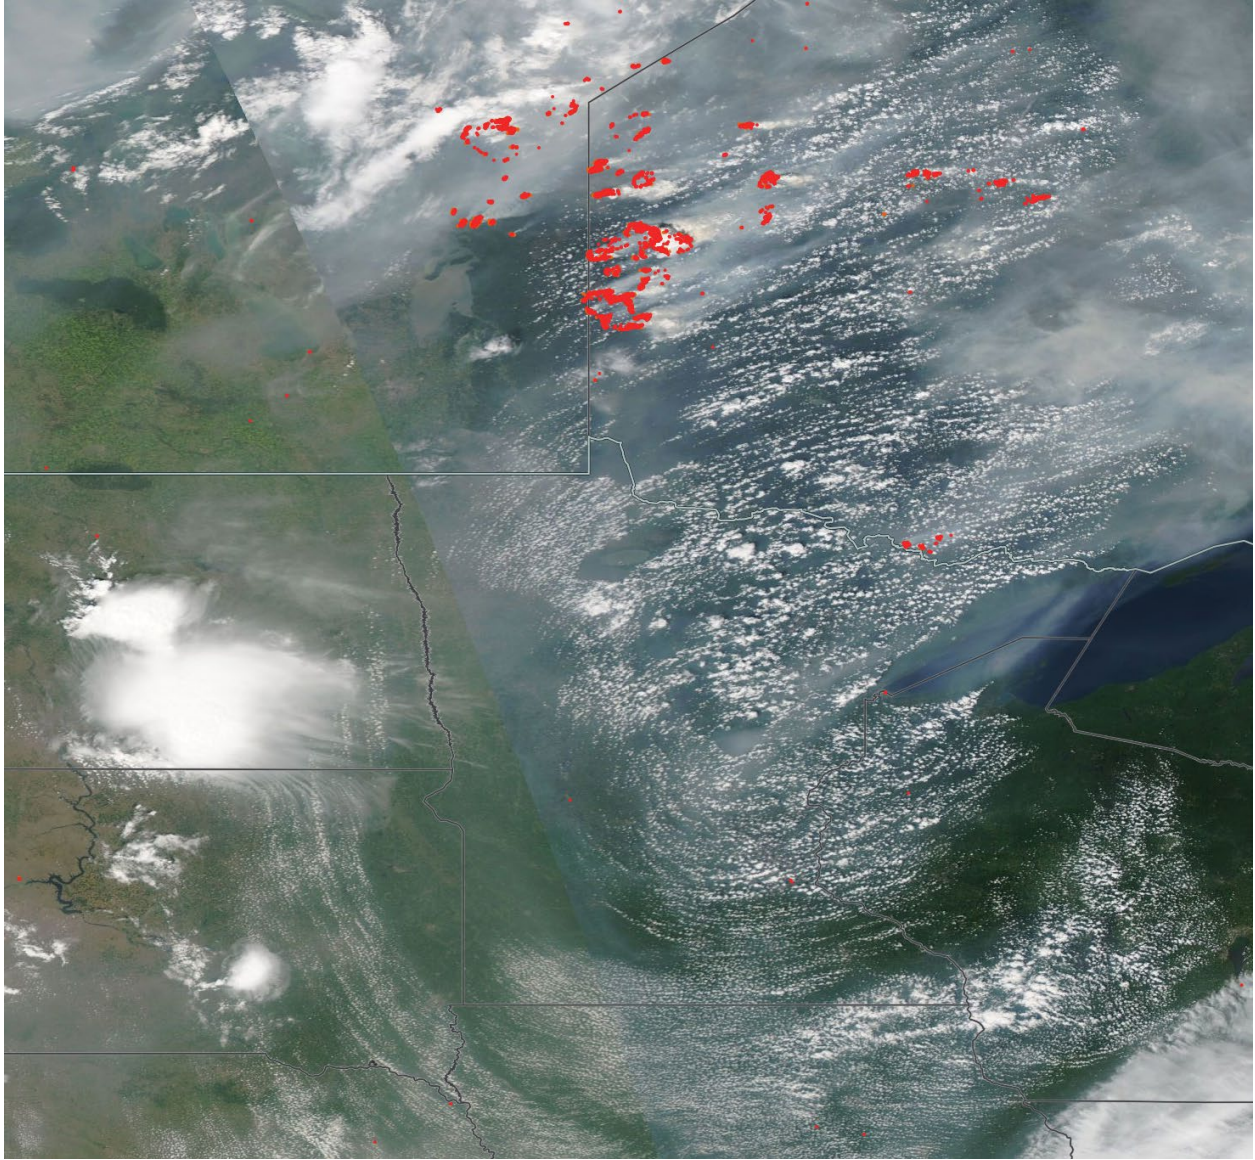

MODIS visible satellite for July 16, 2021.