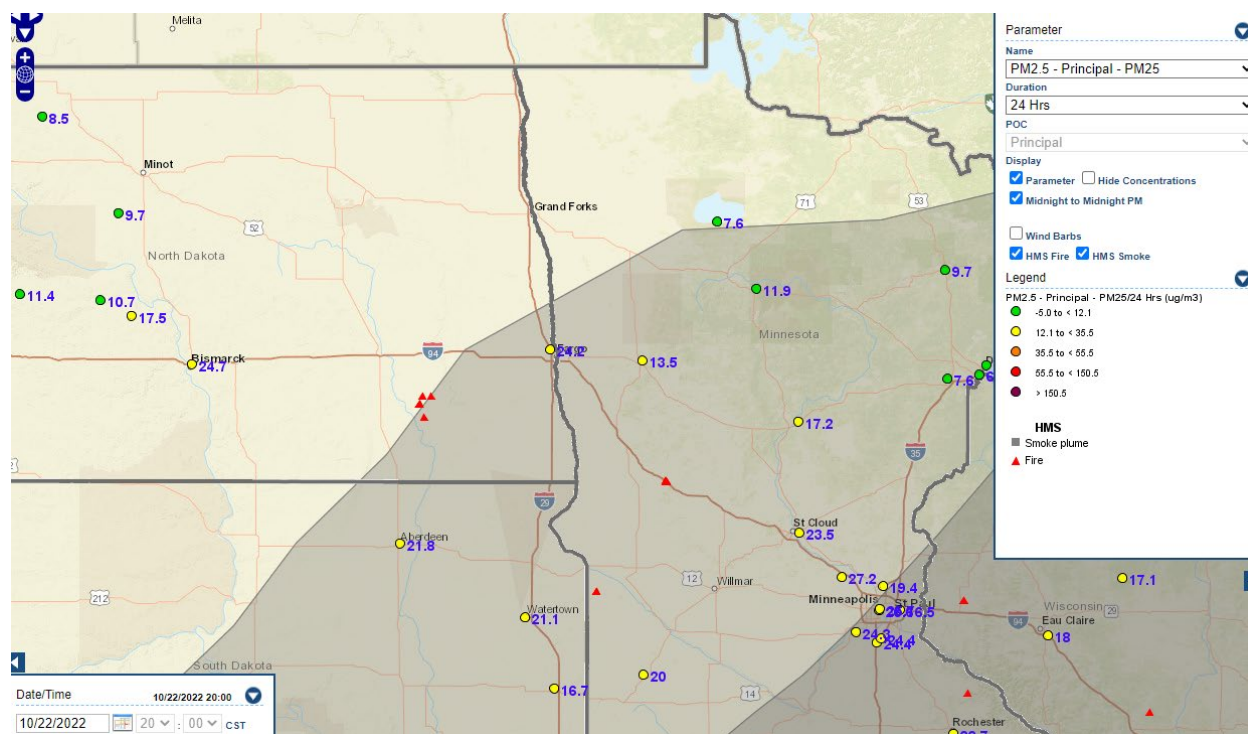

Site	Site AQS	Date (LST)	Daily Average ($\mu\text{g}/\text{m}^3$)	Max Hour ($\mu\text{g}/\text{m}^3$)	Notes
Lakeville – Near Road	270370480	10/22/2022	24.4	36.9	Canada Wildfire Smoke
Leech Lake Nation	270213410	10/22/2022	11.96	18	Canada Wildfire Smoke
Marshall	270834210	10/22/2022	20.04	32	Canada Wildfire Smoke
Minneapolis - Near Road	270530962	10/22/2022	25.79	44.8	Canada Wildfire Smoke
Minneapolis-Phillips	270530963	10/22/2022	26.61	43.1	Canada Wildfire Smoke
Rochester	271095008	10/22/2022	22.75	39	Canada Wildfire Smoke
Shakopee	271390505	10/22/2022	24.34	37.5	Canada Wildfire Smoke
St. Cloud	271453052	10/22/2022	23.56	40.1	Canada Wildfire Smoke
St. Michael	271713201	10/22/2022	27.29	46.3	Canada Wildfire Smoke
St. Paul-Harding	271230871	10/22/2022	16.5	35	Canada Wildfire Smoke

Analyzed smoke, hotspots, and 24-hour PM_{2.5} on October 22, 2022