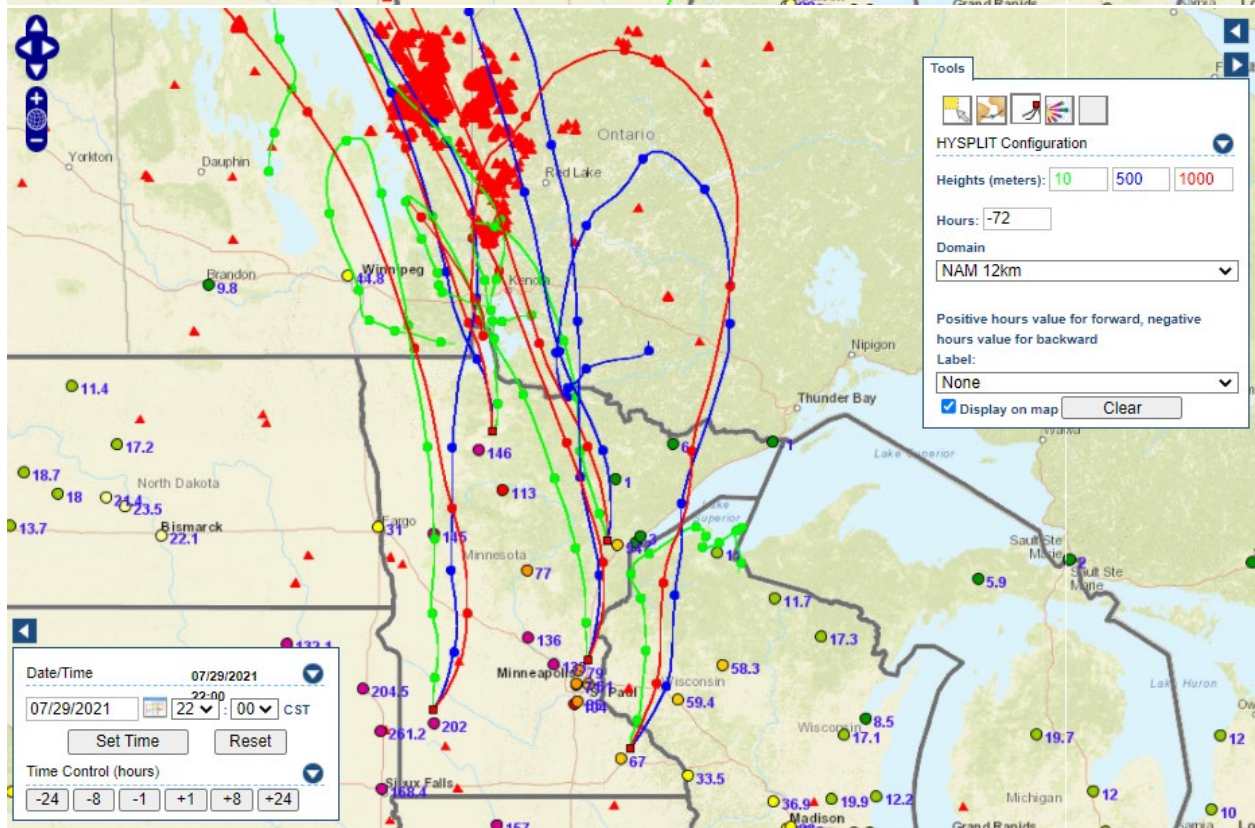

Backward trajectories for July 29, 2021.