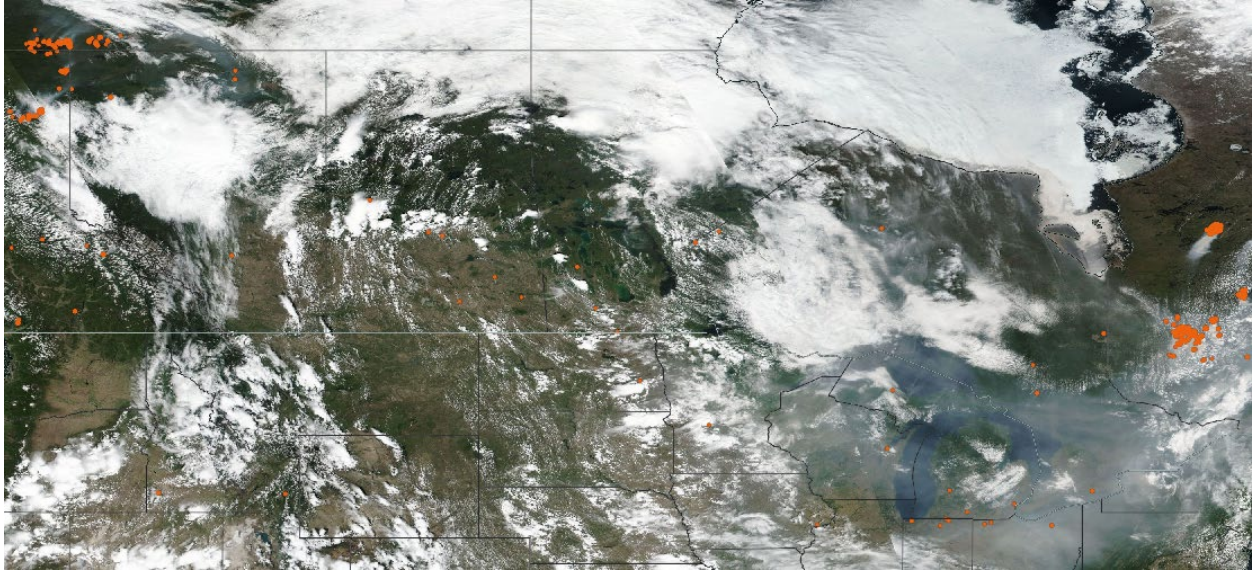

MODIS visible satellite for June 5, 2023.