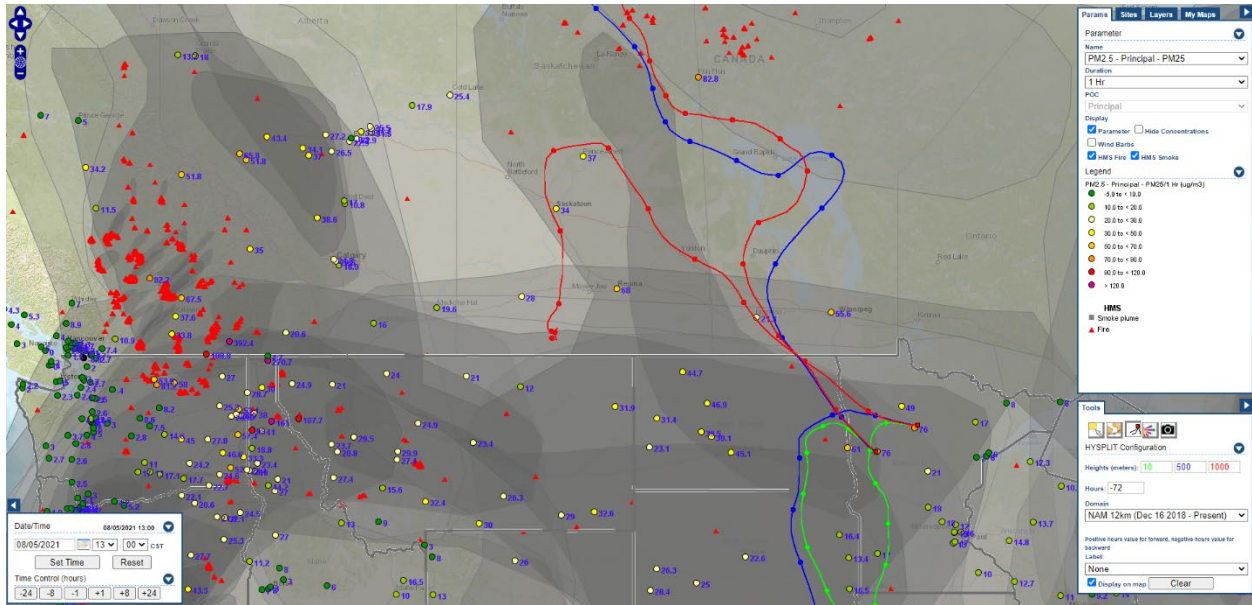

Analyzed smoke, hotspots, and 24-hour PM_{2.5} on August 5, 2021.

MODIS visible satellite for August 5, 2021.

Backward trajectories for August 5, 2021.

8/6/2021 Impacts

Smoke impacts from wildfires located in Canada.