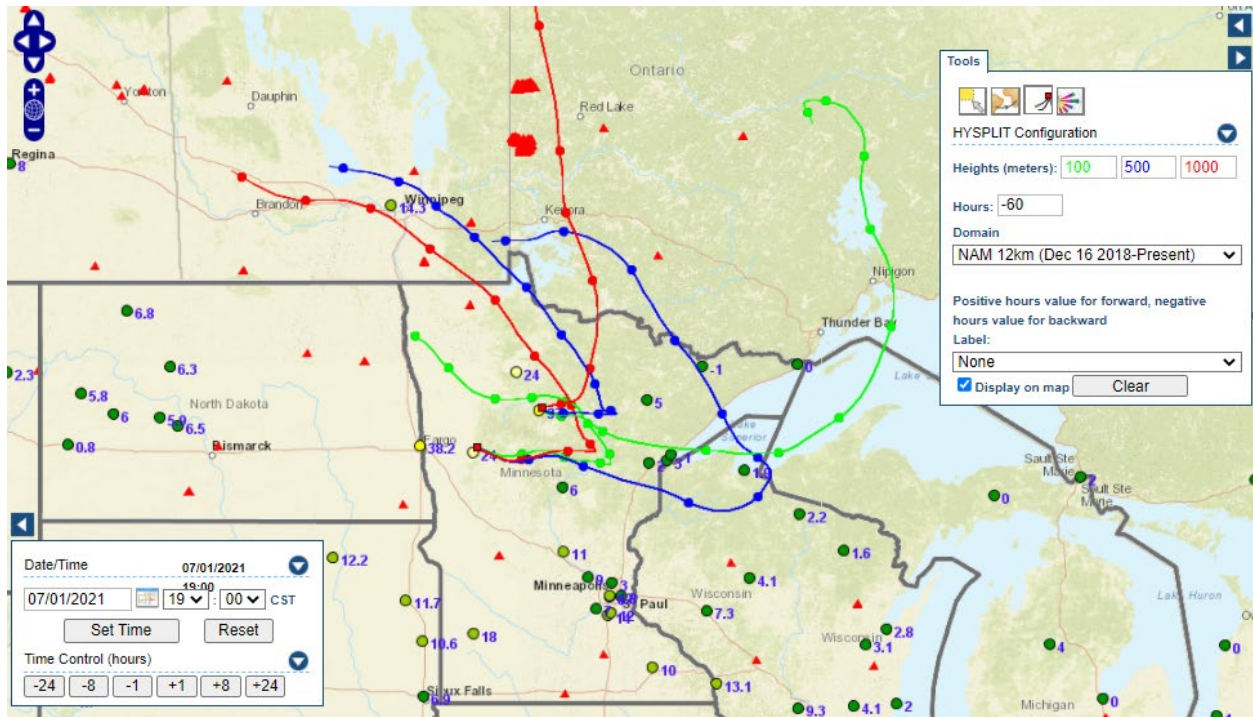

Appendix A – Daily fire impacts for 2021

7/1/2021 Impacts

Smoke impacts from wildfires located in Canada.

Monitored 24-hour PM_{2.5} concentrations impacted by smoke on July 1, 2021.

Site	Site AQS	Date (LST)	Daily average (µg/m ³)	Max hour (µg/m ³)	Notes
Detroit Lakes	270052013	7/1/2021	19.7	34	Canada wildfire smoke
Fargo NW	380171004	7/1/2021	21.9	48.3	Canada wildfire smoke
Leech Lake Nation	270213410	7/1/2021	20.3	37	Canada wildfire smoke
Red Lake Nation	270072304	7/1/2021	15.1	27	Canada wildfire smoke

Analyzed smoke, hotspots, and 24-hour PM_{2.5} on July 1, 2021.

MODIS visible satellite for July 1, 2021.

Backward trajectories for July 1, 2021.

7/2/2021 Impacts

Smoke impacts from wildfires located in Canada.