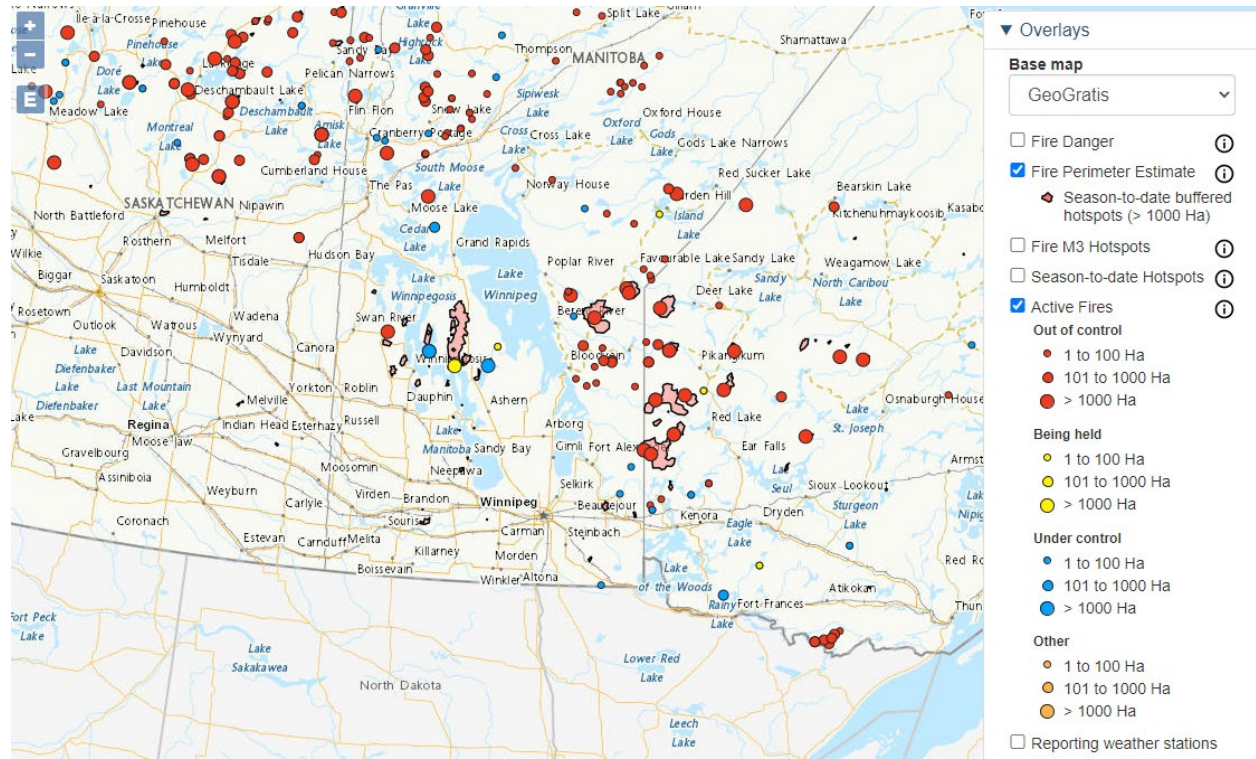

Figure 6c: Active fires and fire perimeters on July 15, 2021.