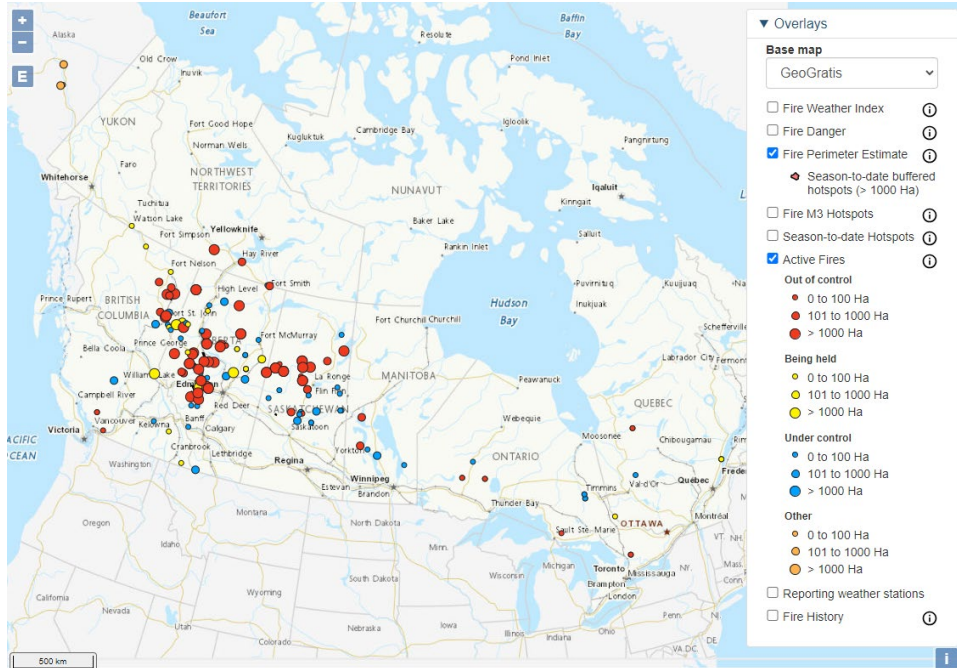

Western Canada wildfires – October 2022

Several late season wildfires occurred in western Canada during October 2022. The map below shows fire locations on October 19, 2022 (Figure 13). Satellite images and backward trajectories showing impacts to Minnesota monitors are included in the daily fire impacts section.

Figure 13: Active fires and fire perimeters on October 19, 2022.

Canada wildfires – Summer 2023

The 2023 wildfire season easily set records for the number of hectares burned (Figure 14). High wildfire activity occurred across most of Canada, meaning that for much of the summer any wind with a northerly component transported wildfire smoke into Minnesota. Figure 15 shows the weekly wildfire activity, starting on May 15, 2023.

Figure 14: Number of Fires and Area burned in Canada from 1970 to 2023.

Figure 15a: Active fires and fire perimeters on May 15, 2023.

Figure 15b: Active fires and fire perimeters on May 22, 2023.

Figure 15c: Active fires and fire perimeters on May 29, 2023.