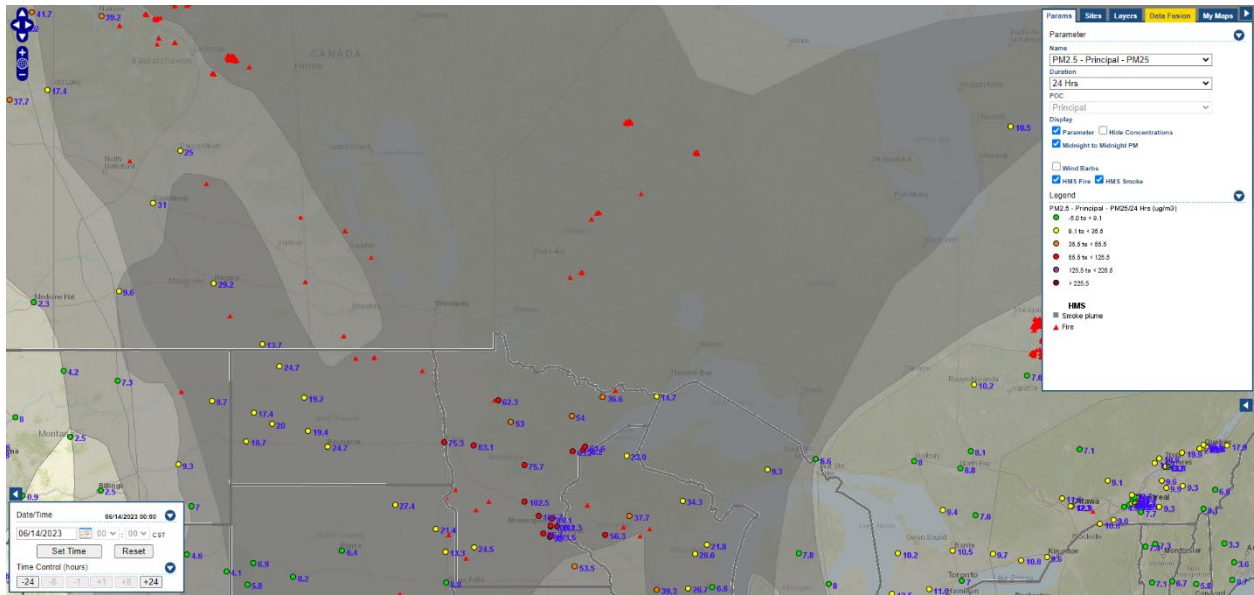

Analyzed smoke, hotspots, and 24-hour PM_{2.5} on June 14, 2023.