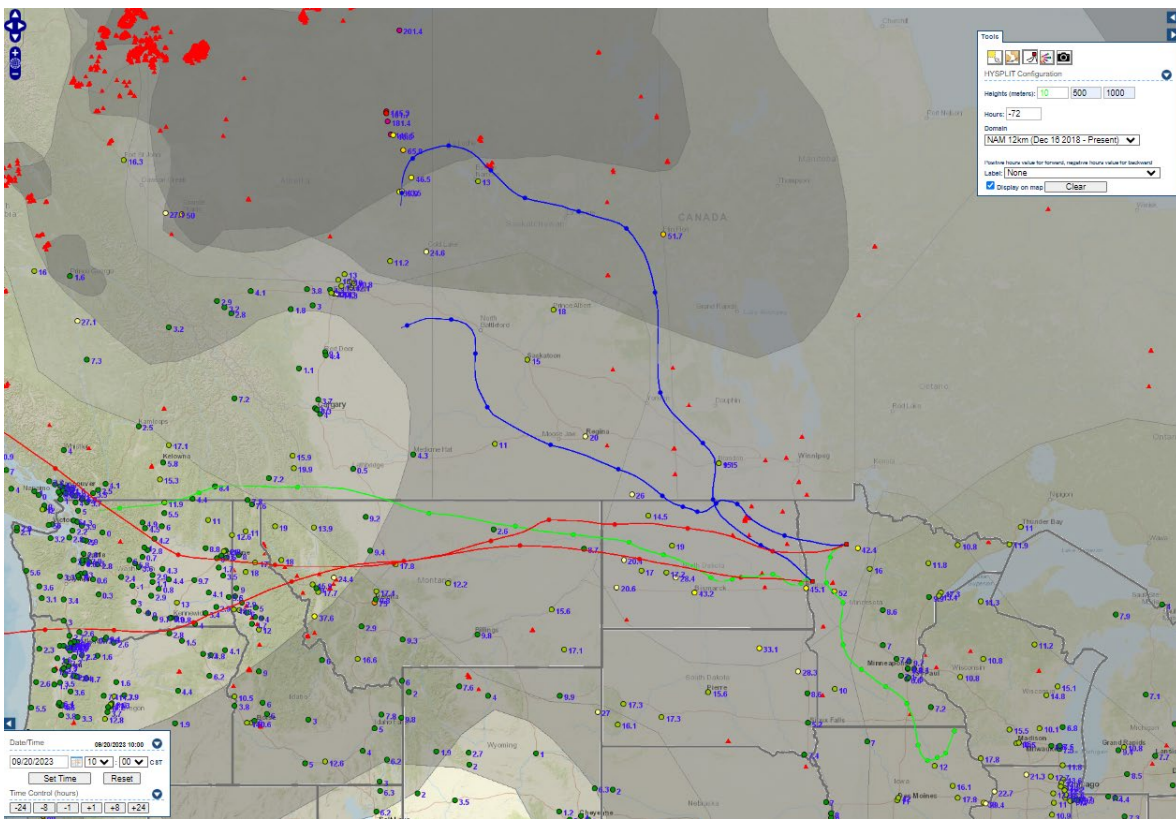

Analyzed smoke, hotspots, and 24-hour PM_{2.5} on September 20, 2023.

MODIS visible satellite for September 20, 2023.

Backward trajectories for September 20, 2023.

9/21/2023 Impacts

Smoke impacts from wildfires located in Canada.