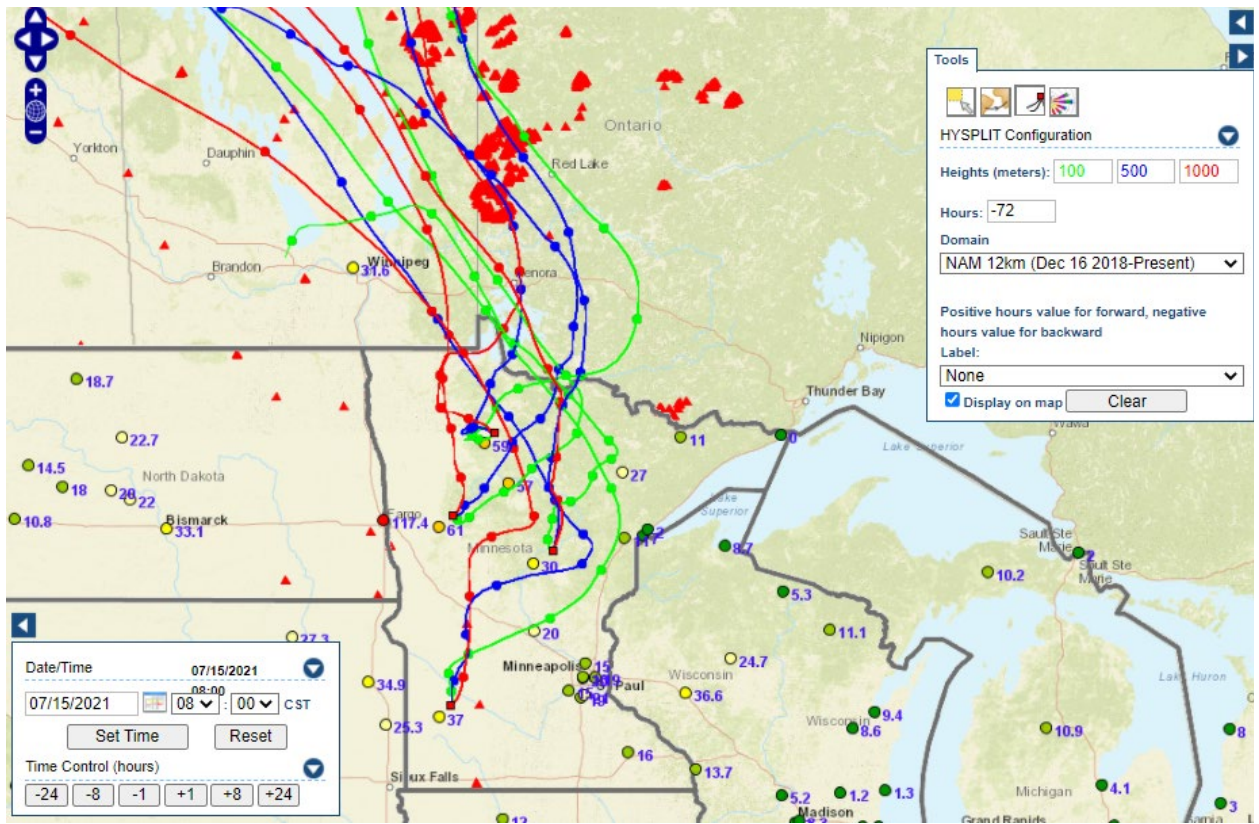

Backward trajectories for July 15, 2021.