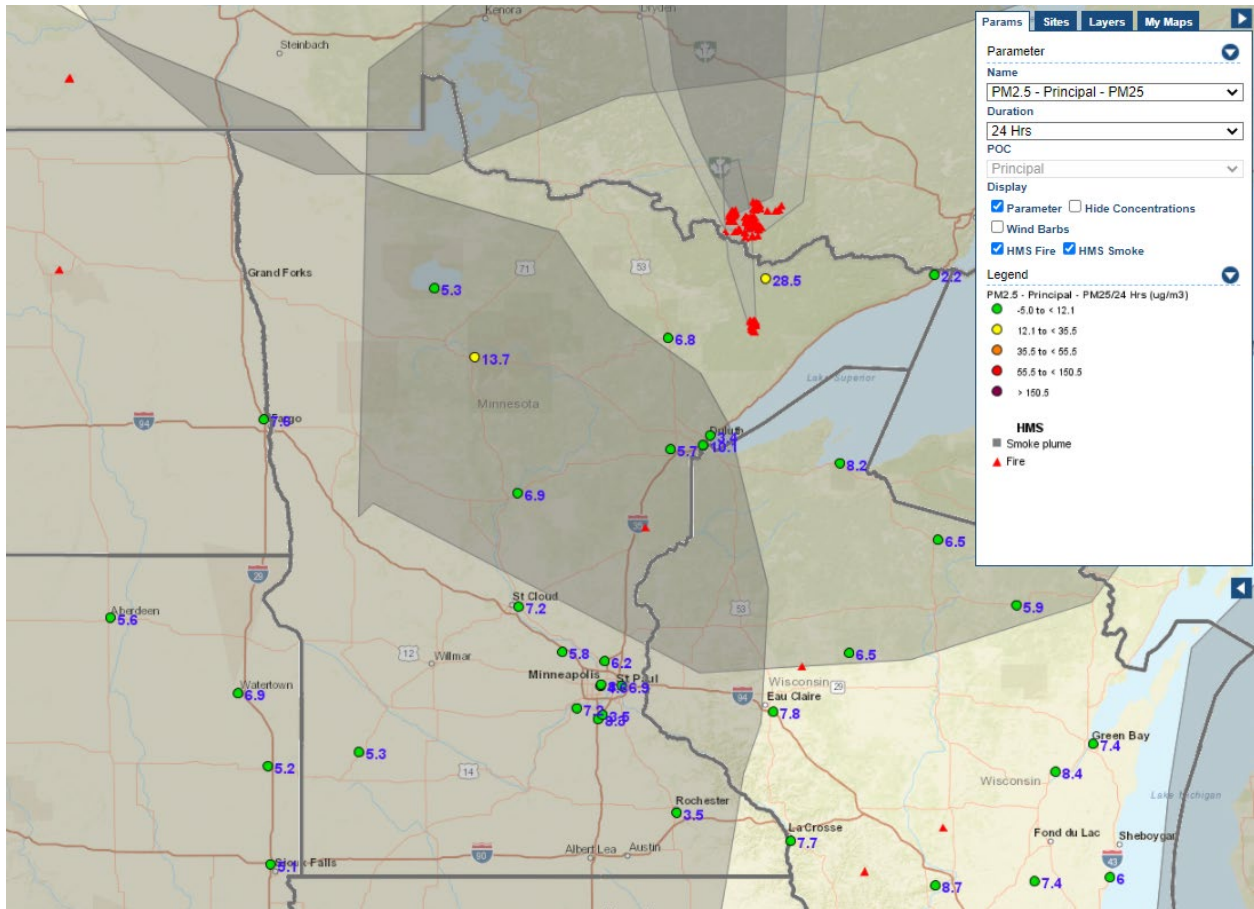

Analyzed smoke, hotspots, and 24-hour PM_{2.5} on August 22, 2021.