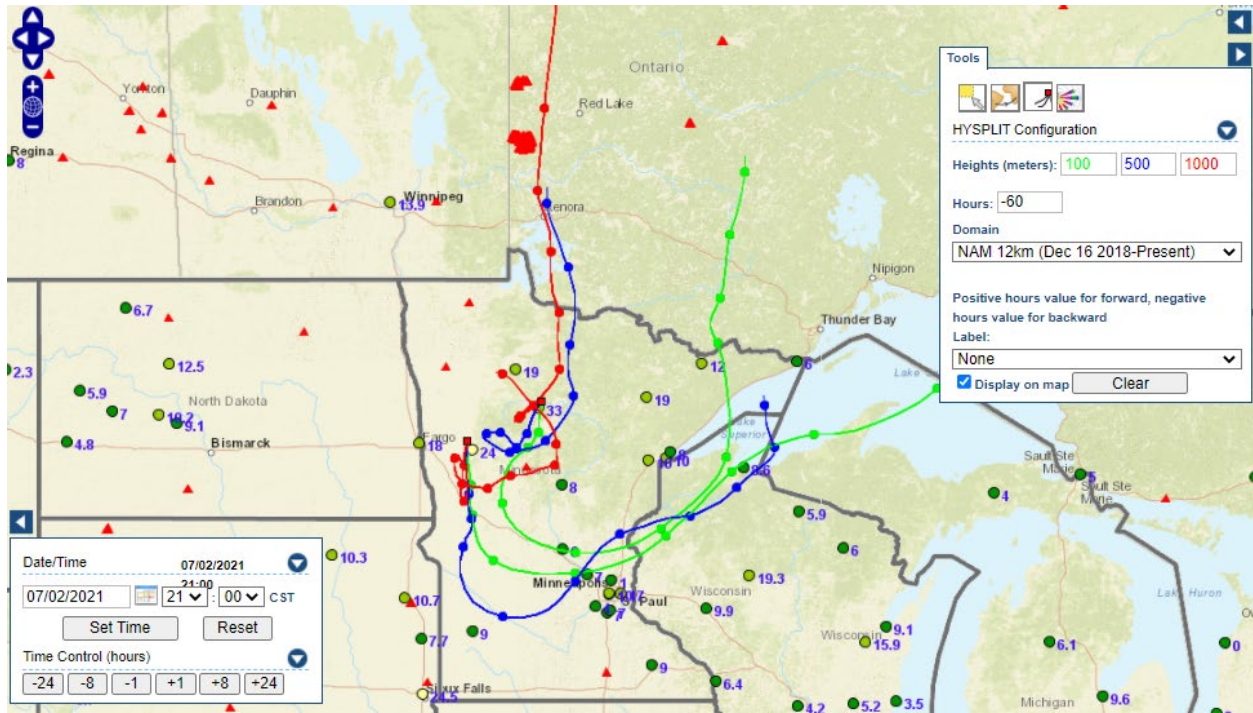

Backward trajectories for July 2, 2021.

7/3/2021 Impacts

Smoke impacts from wildfires located in Canada.

Monitored 24-hour PM_{2.5} concentrations impacted by smoke on July 3, 2021.

Site	Site AQS	Date (LST)	Daily average (µg/m³)	Max hour (µg/m³)	Notes
Fargo NW	380171004	7/3/2021	17.7	26.8	Canada wildfire smoke
Grand Portage	270317810	7/3/2021	17.7	30	Canada wildfire smoke
Leech Lake Nation	270213410	7/3/2021	17.6	30	Canada wildfire smoke