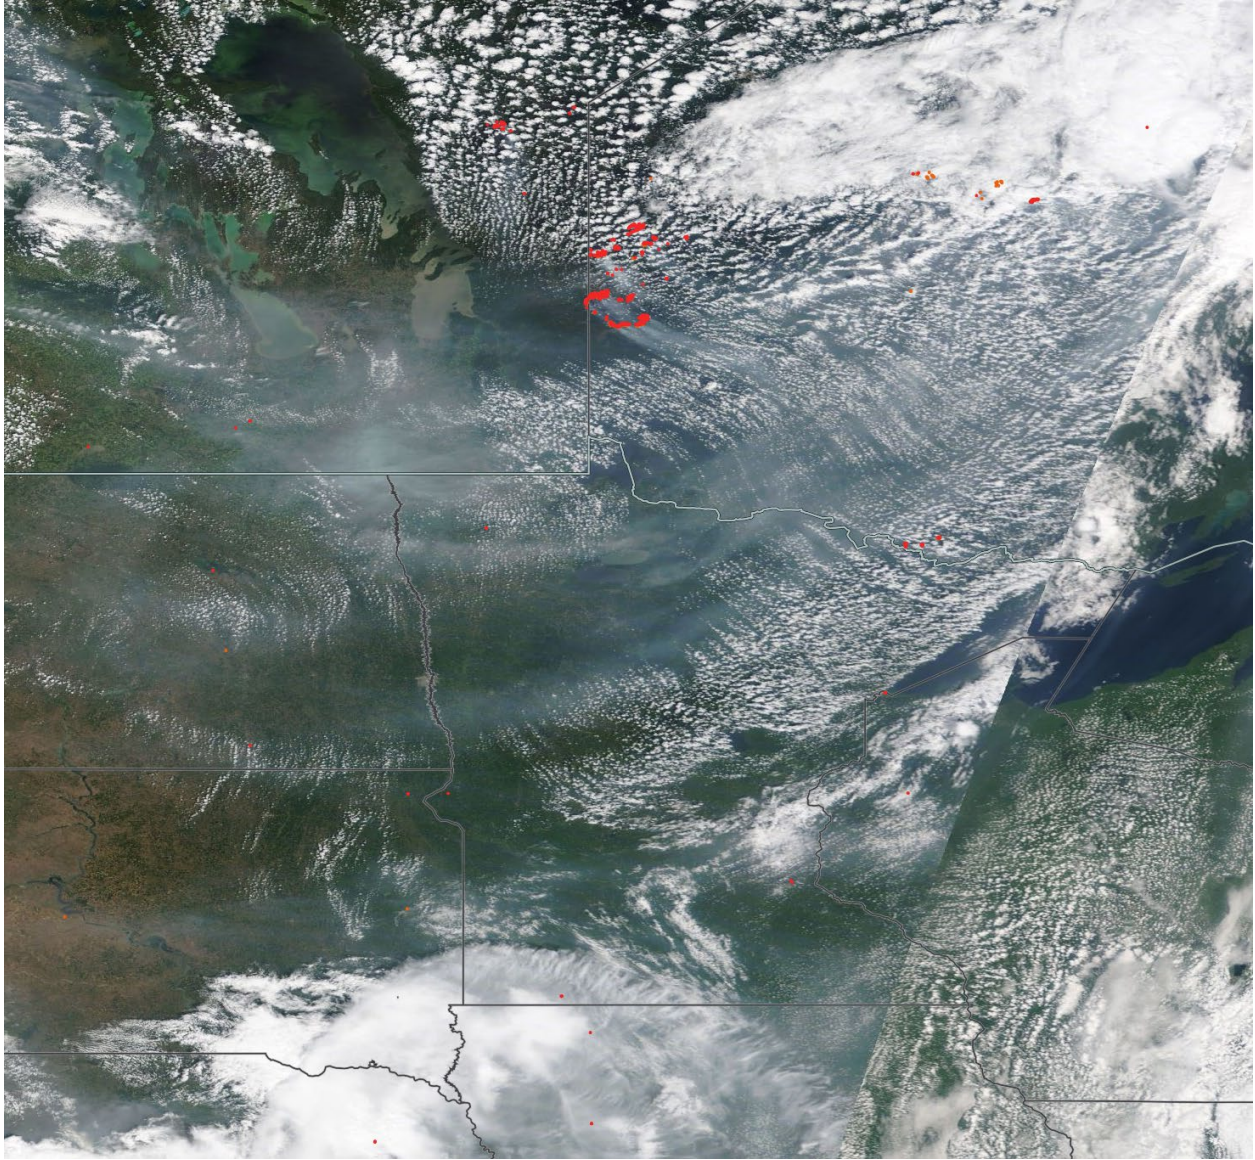

MODIS visible satellite for July 13, 2021.