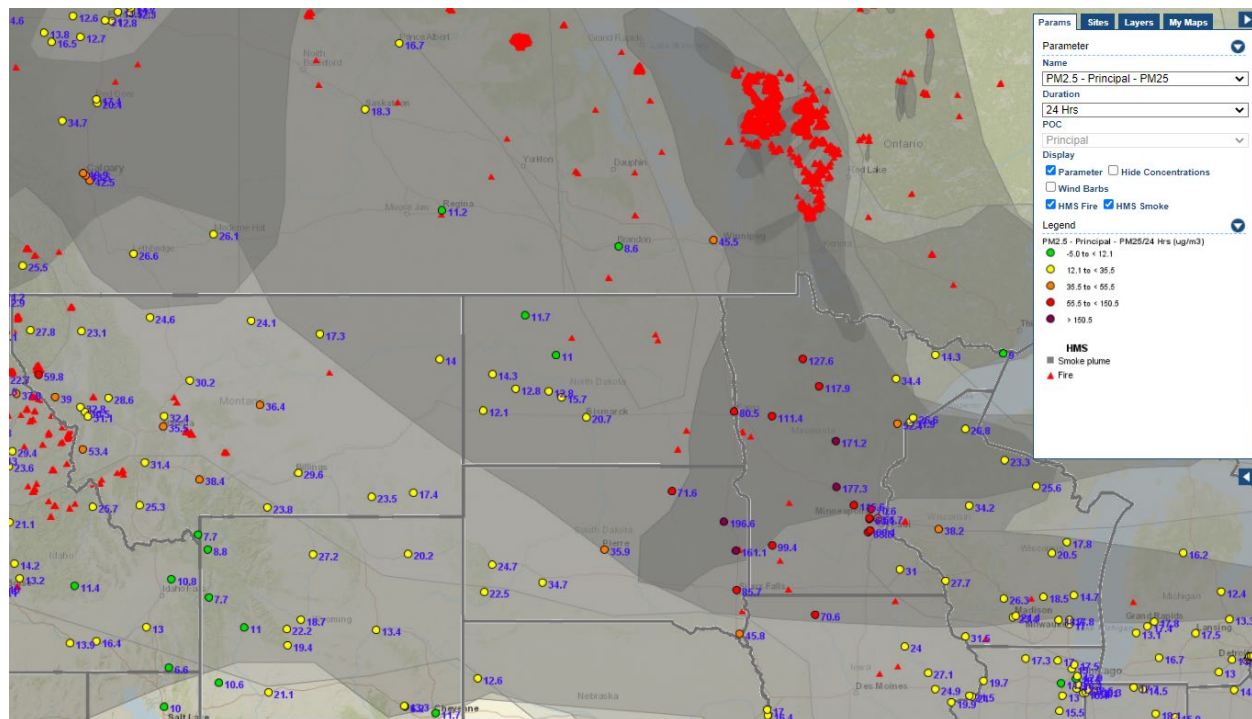

Site	Site AQS	Date (LST)	Daily average ($\mu\text{g}/\text{m}^3$)	Max hour ($\mu\text{g}/\text{m}^3$)	Notes
Leech Lake Nation	270213410	7/29/2021	117.9	202	Canada wildfire smoke
Marshall	270834210	7/29/2021	99.4	210	Canada wildfire smoke
Minneapolis - Near Road	270530962	7/29/2021	63.5	143	Canada wildfire smoke
Minneapolis - Phillips	270530963	7/29/2021	64.1	152	Canada wildfire smoke
Red Lake Nation	270072304	7/29/2021	127.6	301	Canada wildfire smoke
Rochester	271095008	7/29/2021	31	68	Canada wildfire smoke
St. Cloud	271453052	7/29/2021	177.3	422	Canada wildfire smoke
St. Michael	271713201	7/29/2021	115.6	258	Canada wildfire smoke
St. Paul-Harding	271230871	7/29/2021	54.7	129	Canada wildfire smoke
Virginia	271377001	7/29/2021	34.4	142	Canada wildfire smoke
West Duluth	271377554	7/29/2021	31.9	62	Canada wildfire smoke

Analyzed smoke, hotspots, and 24-hour PM_{2.5} on July 29, 2021.