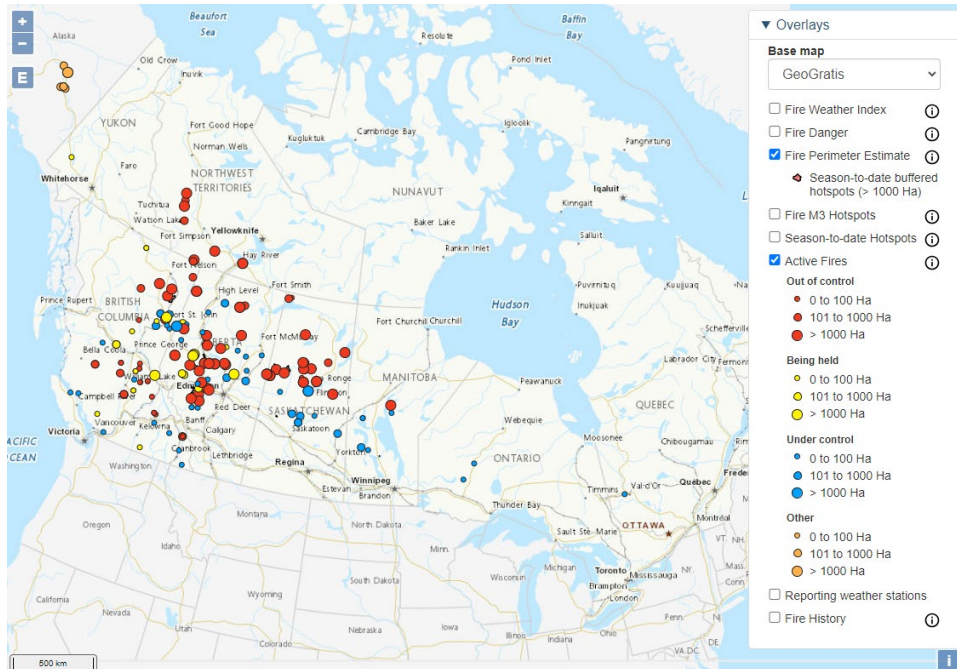

Figure 8: Major fires of northern Minnesota. Fires from 2021 are depicted in red.

Figure 9: MODIS AQUA visible satellite image from August 24, 2021.

Southwest US wildfires – June 2022

Several fires were present over New Mexico and Arizona during the second week of June 2022 (Figure 10). The Pipeline fire west of Flagstaff, Arizona was particularly active on June 13, 2022, when the burn area rapidly expanded to over 20,000 acres. Heavy smoke can be seen coming from the fire on June 13, with smoke and haze already over Colorado (Figure 11). Forward trajectories from the fire show air parcels originating over the fire on June 13 over Minnesota on June 14 (Figure 12).

Western Canada wildfires – October 2022

Several late season wildfires occurred in western Canada during October 2022. The map below shows fire locations on October 19, 2022 (Figure 13). Satellite images and backward trajectories showing impacts to Minnesota monitors are included in the daily fire impacts section.

Figure 13: Active fires and fire perimeters on October 19, 2022.

Canada wildfires – Summer 2023

The 2023 wildfire season easily set records for the number of hectares burned (Figure 14). High wildfire activity occurred across most of Canada, meaning that for much of the summer any wind with a northerly component transported wildfire smoke into Minnesota. Figure 15 shows the weekly wildfire activity, starting on May 15, 2023.

Figure 14: Number of Fires and Area burned in Canada from 1970 to 2023.

Figure 15a: Active fires and fire perimeters on May 15, 2023.

Figure 15b: Active fires and fire perimeters on May 22, 2023.

Figure 15c: Active fires and fire perimeters on May 29, 2023.