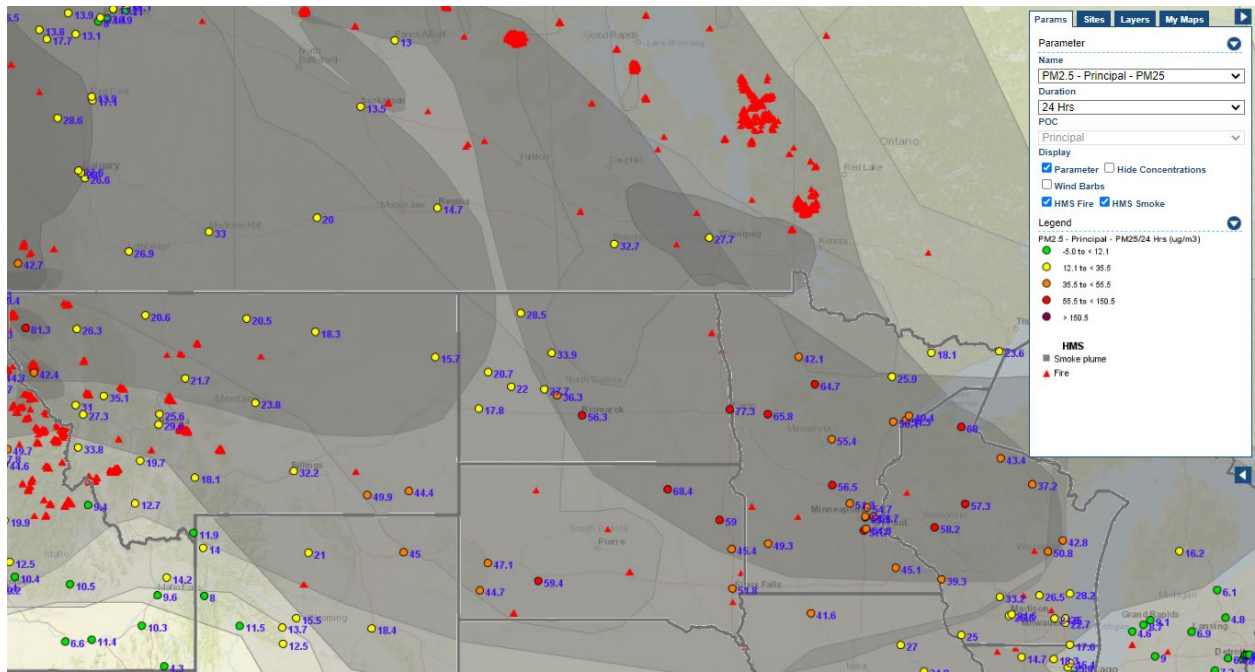

Analyzed smoke, hotspots, and 24-hour PM_{2.5} on July 31, 2021.