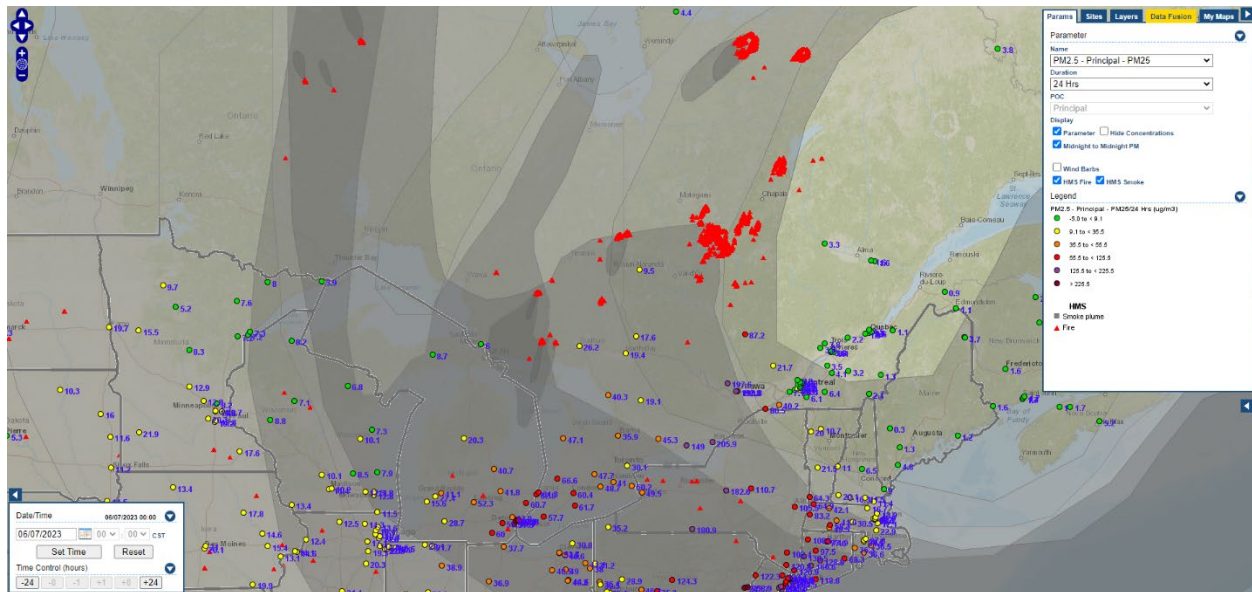

6/7/2023 Impacts

Smoke impacts from wildfires located in Canada.

Monitored 24-hour PM_{2.5} concentrations impacted by smoke on June 7, 2023.

Site	Site AQS	Date (LST)	Daily average (µg/m³)	Max hour (µg/m³)	Notes
Apple Valley	270370470	6/7/2023	19.4	36.4	Canada Wildfire Smoke
Fargo NW	380171004	6/7/2023	19.8	26	Canada Wildfire Smoke
Lakeville - Near Road	270370480	6/7/2023	19.2	35.3	Canada Wildfire Smoke
Marshall	270834210	6/7/2023	21.9	32.9	Canada Wildfire Smoke
Rochester	271095008	6/7/2023	17.7	37.8	Canada Wildfire Smoke
Shakopee	271390505	6/7/2023	20.3	37.2	Canada Wildfire Smoke

Analyzed smoke, hotspots, and 24-hour PM_{2.5} on June 7, 2023.