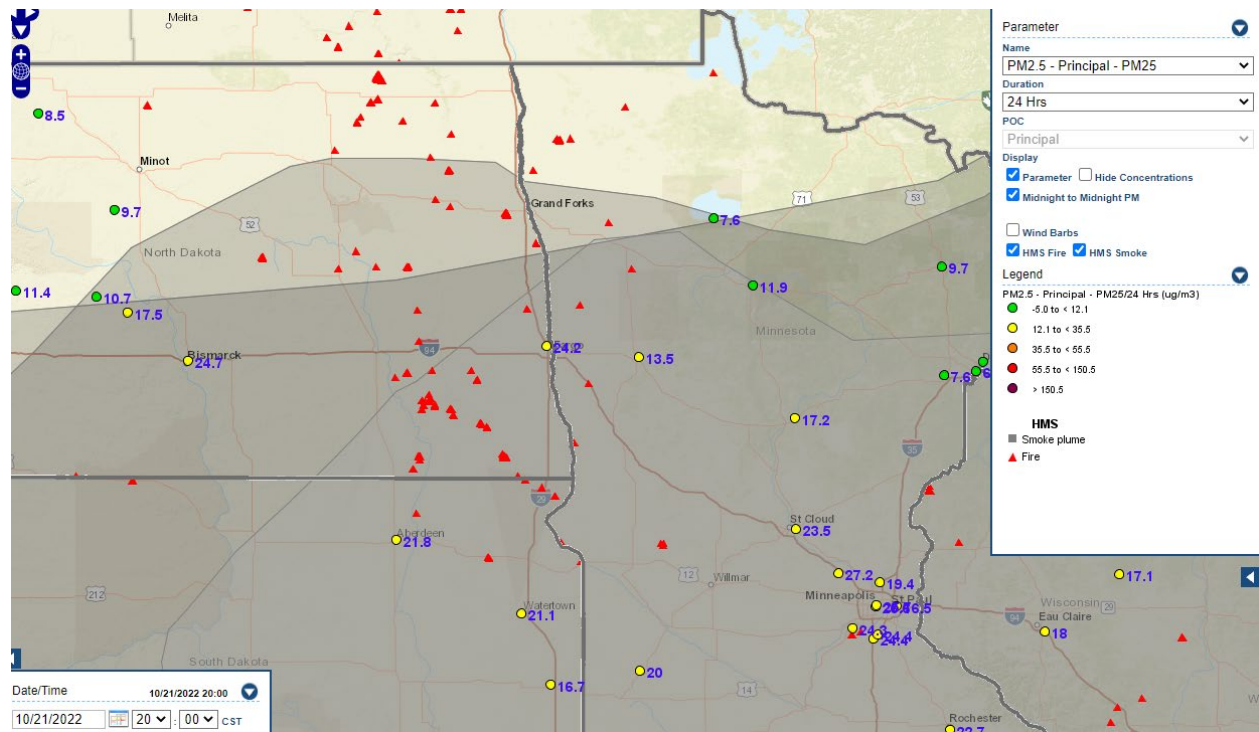

Analyzed smoke, hotspots, and 24-hour PM_{2.5} on October 21, 2022