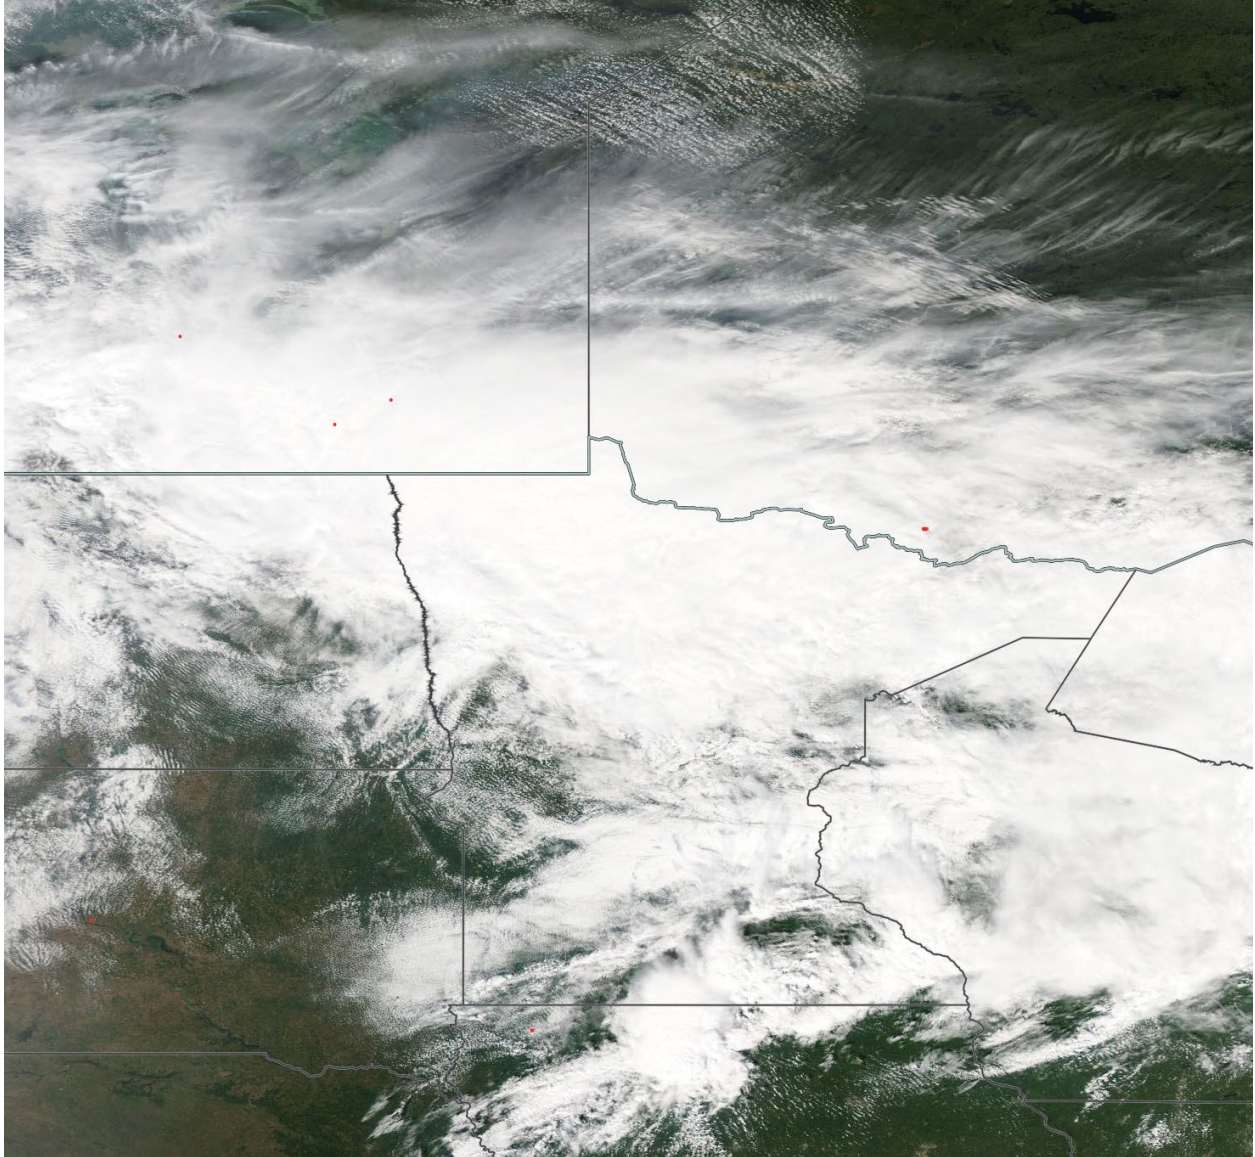

MODIS visible satellite for August 27, 2021.