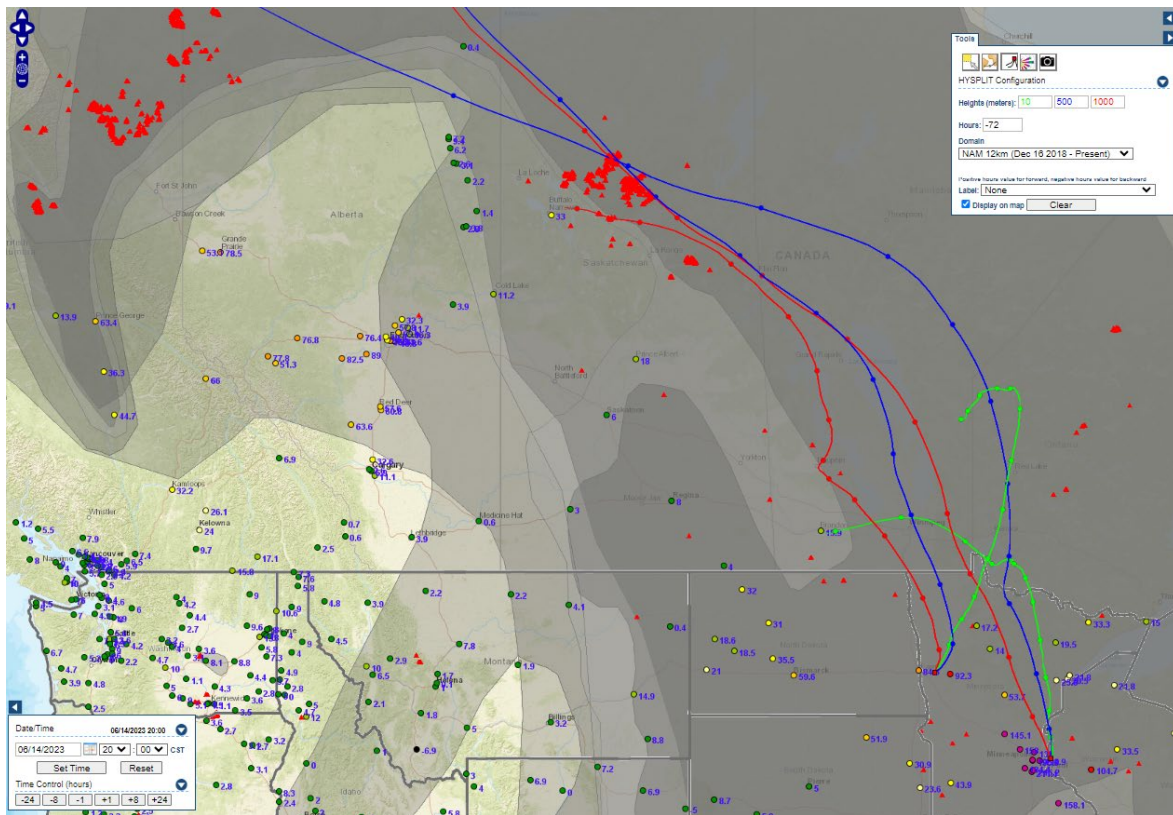

Backward trajectories for June 14, 2023.