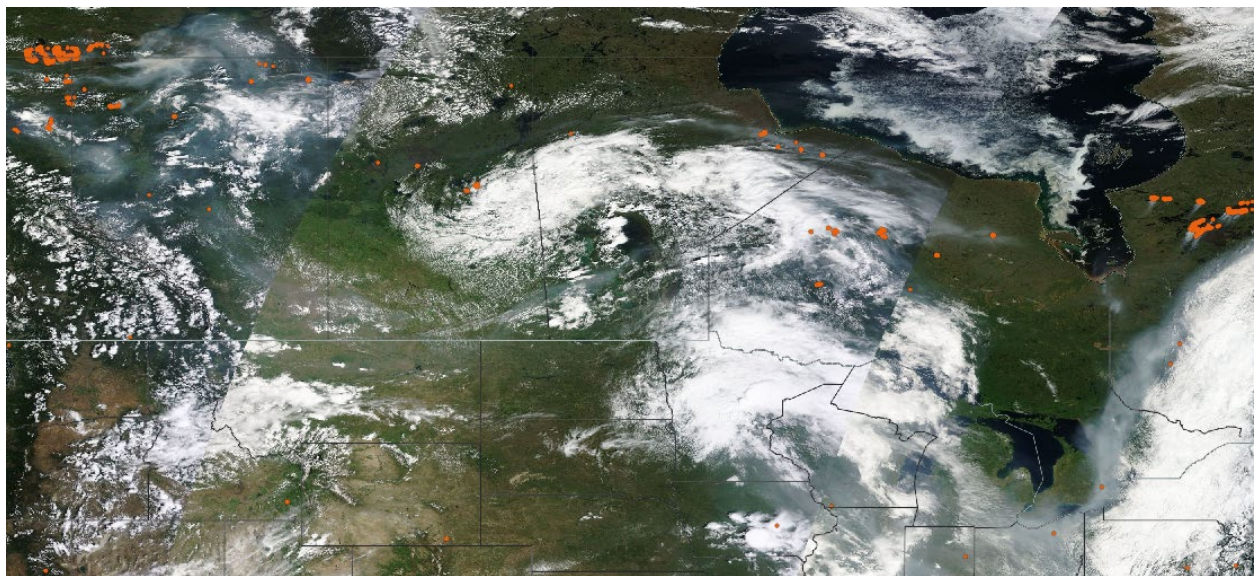

MODIS visible satellite for June 28, 2023.