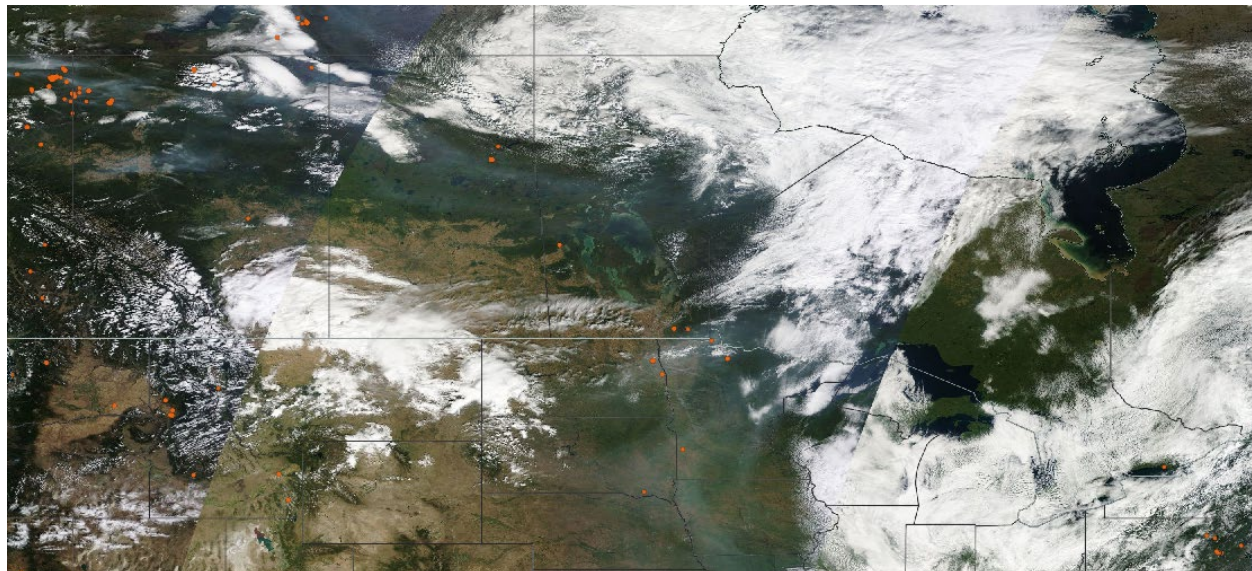

Analyzed smoke, hotspots, and 24-hour PM_{2.5} on September 8, 2023.