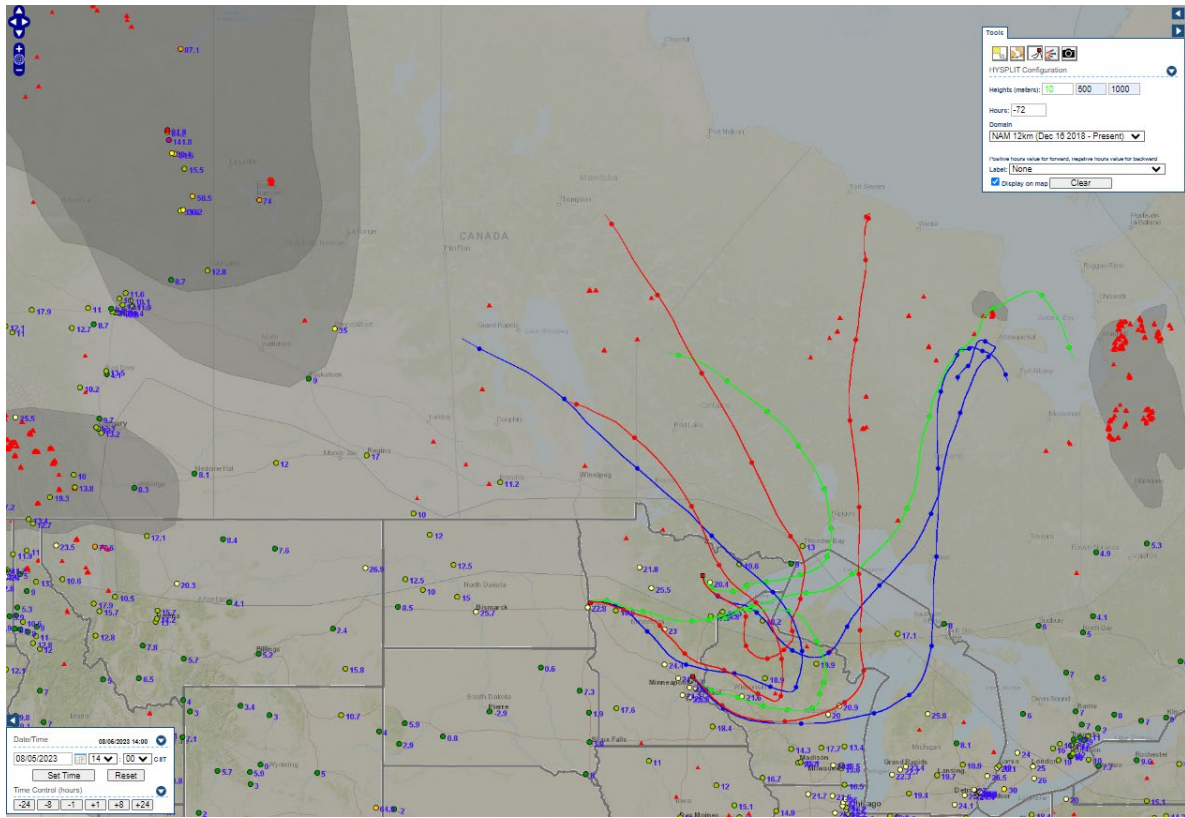

Analyzed smoke, hotspots, and 24-hour PM_{2.5} on August 5, 2023.

MODIS visible satellite for August 5, 2023.

Backward trajectories for August 5, 2023.

8/6/2023 Impacts

Smoke impacts from wildfires located in Canada.