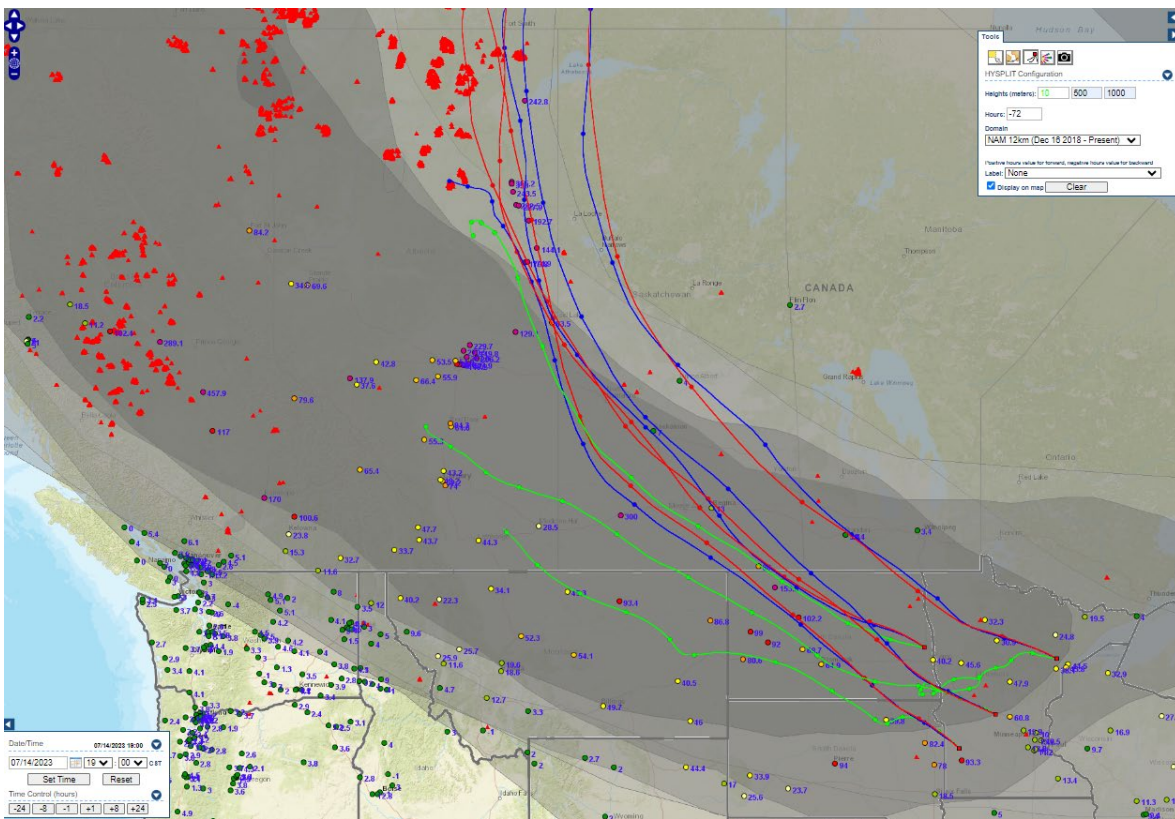

Backward trajectories for July 14, 2023.