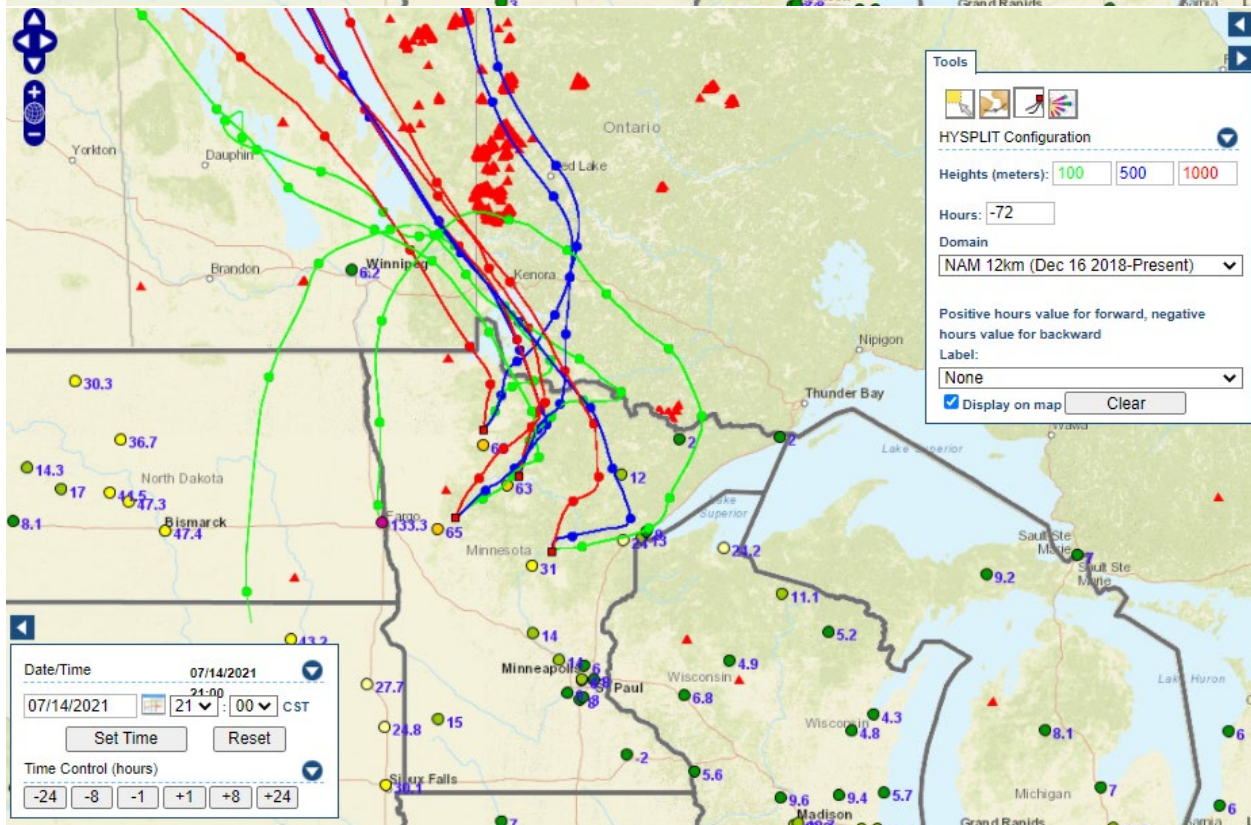

Backward trajectories for July 14, 2021.