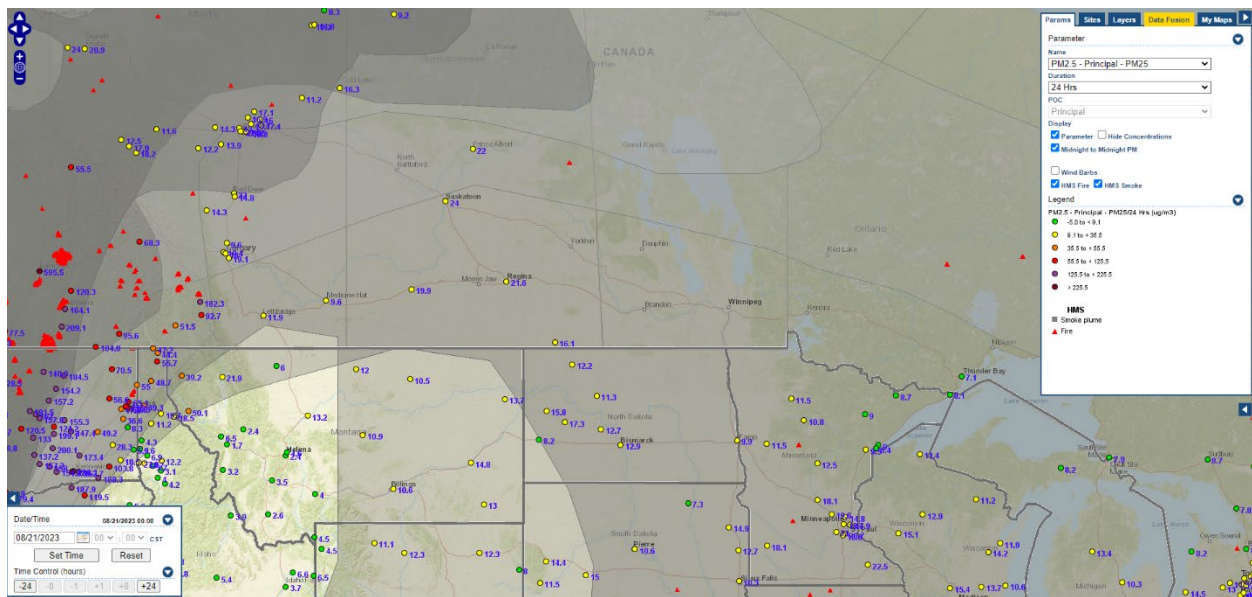

8/21/2023 Impacts

Smoke impacts from wildfires located in Canada.

Monitored 24-hour PM_{2.5} concentrations impacted by smoke on August 21, 2023.

Site	Site AQS	Date (LST)	Daily average (µg/m³)	Max hour (µg/m³)	Notes
Apple Valley	270370470	8/21/2023	20.8	29.1	Canada Wildfire Smoke
Lakeville - Near Road	270370480	8/21/2023	18.7	24.7	Canada Wildfire Smoke
Marshall	270834210	8/21/2023	18.1	24	Canada Wildfire Smoke
Rochester	271095008	8/21/2023	22.6	27.9	Canada Wildfire Smoke
Shakopee	271390505	8/21/2023	21.0	29.3	Canada Wildfire Smoke
St. Cloud	271453052	8/21/2023	18.1	25.6	Canada Wildfire Smoke
St. Michael	271713201	8/21/2023	19.7	30	Canada Wildfire Smoke

Analyzed smoke, hotspots, and 24-hour PM_{2.5} on August 21, 2023.