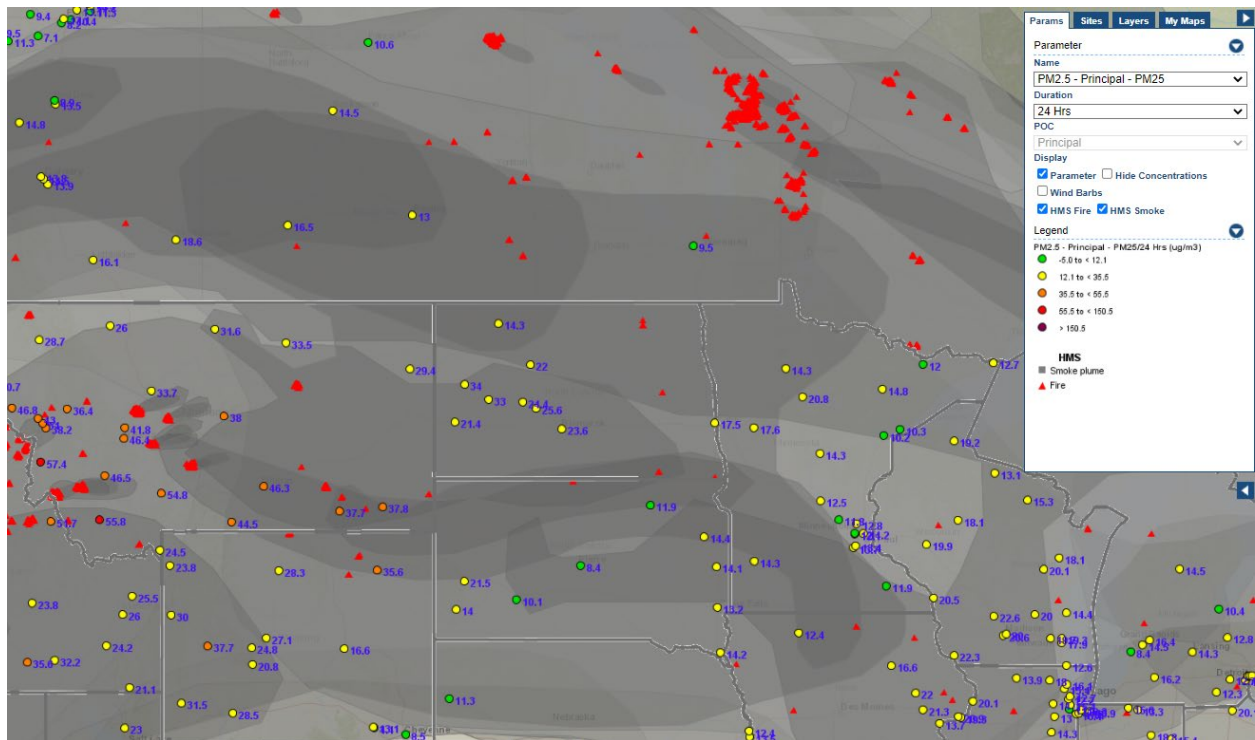

Analyzed smoke, hotspots, and 24-hour PM_{2.5} on July 26, 2021.