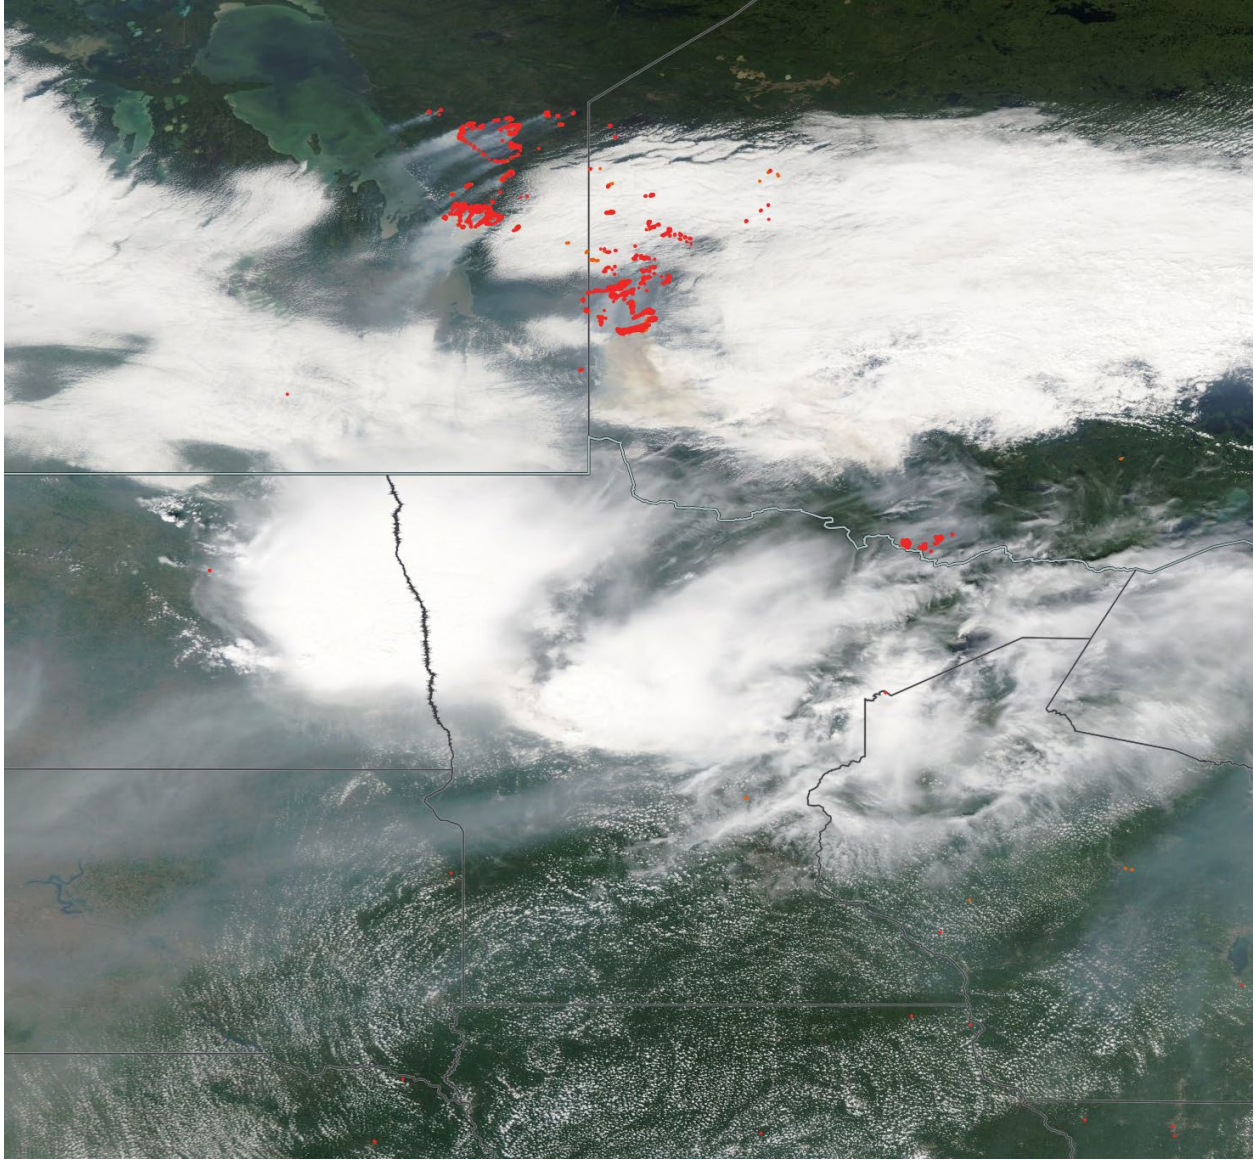

MODIS visible satellite for July 19, 2021.