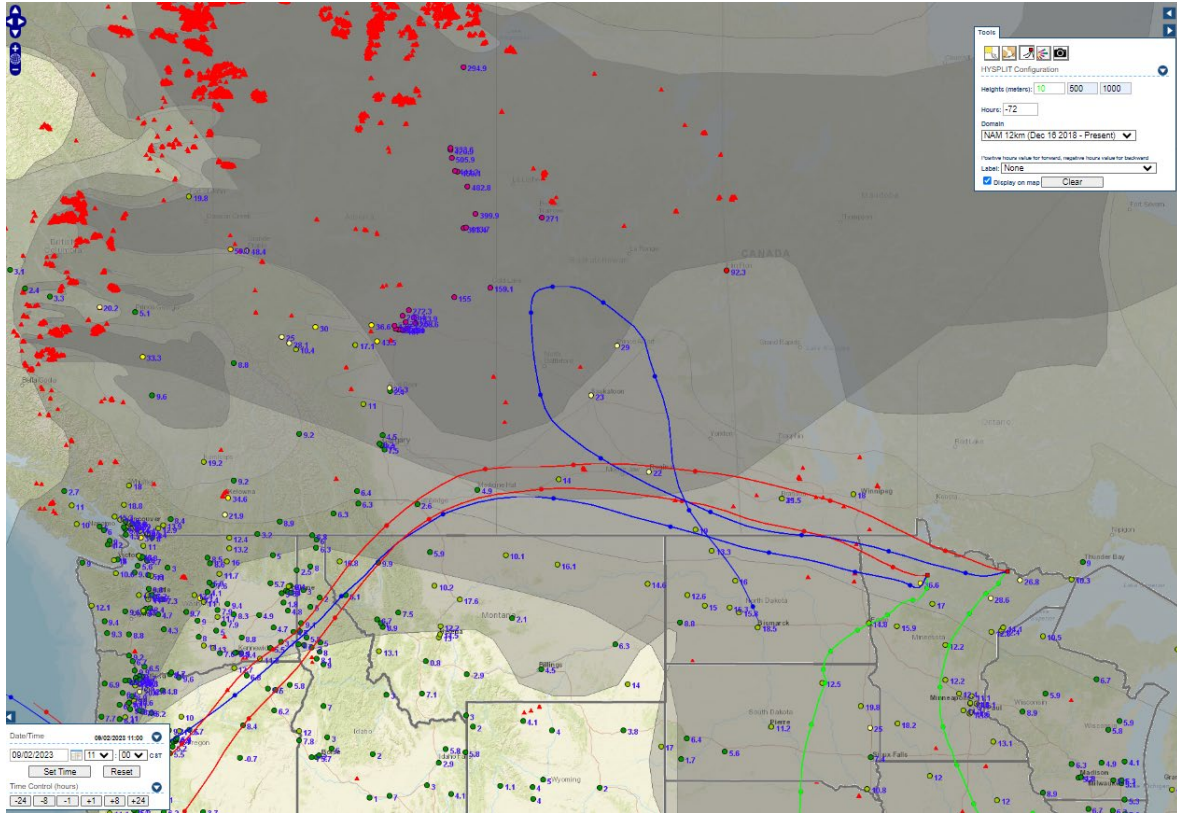

Analyzed smoke, hotspots, and 24-hour PM_{2.5} on September 2, 2023.

MODIS visible satellite for September 2, 2023.

Backward trajectories for September 2, 2023.

9/3/2023 Impacts

Smoke impacts from wildfires located in Canada.