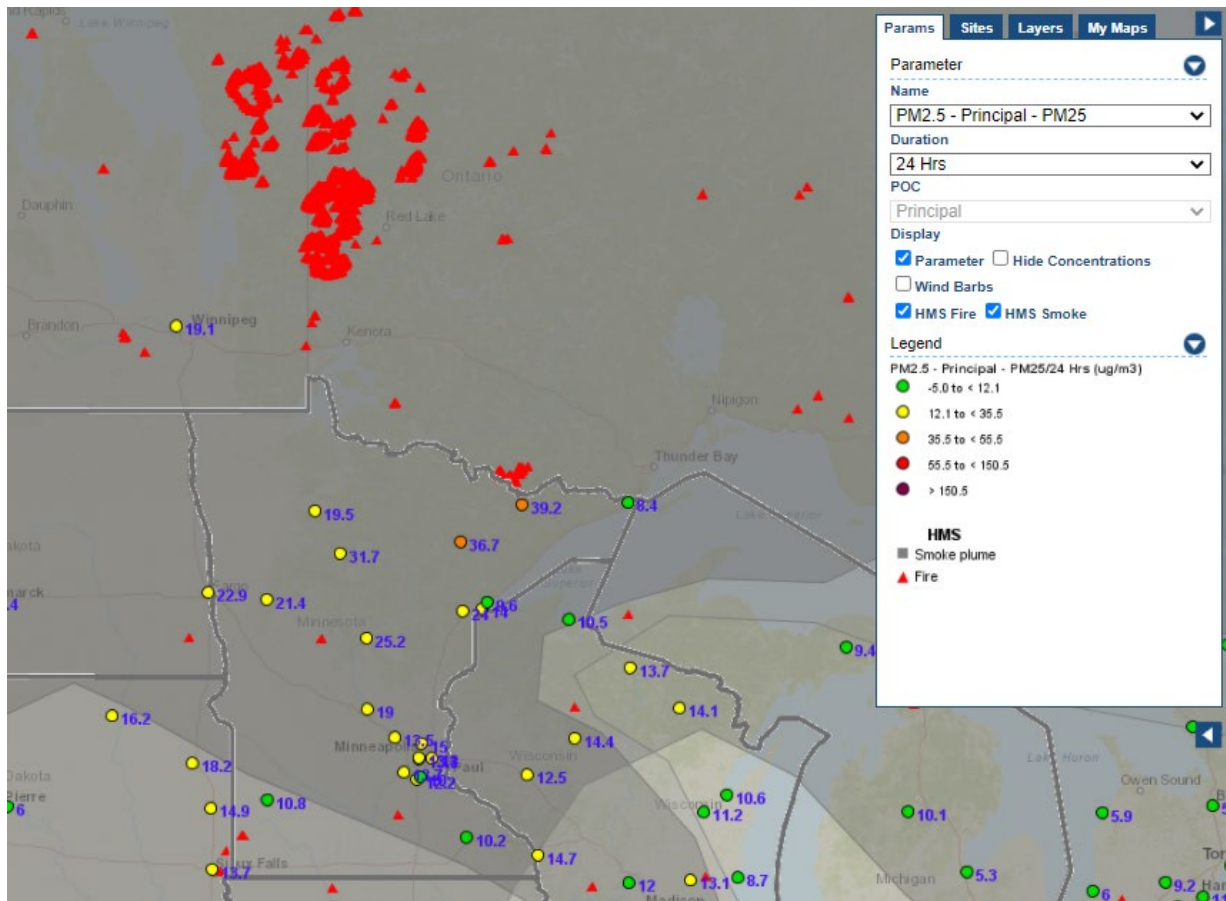

Analyzed smoke, hotspots, and 24-hour PM_{2.5} on July 17, 2021.