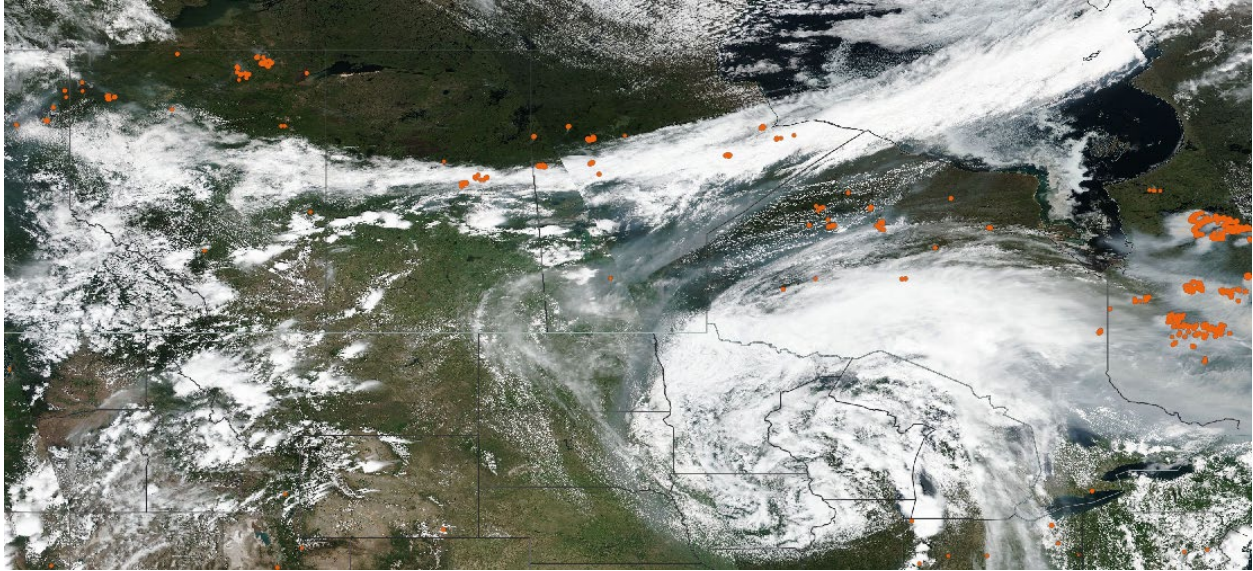

MODIS visible satellite for June 25, 2023.