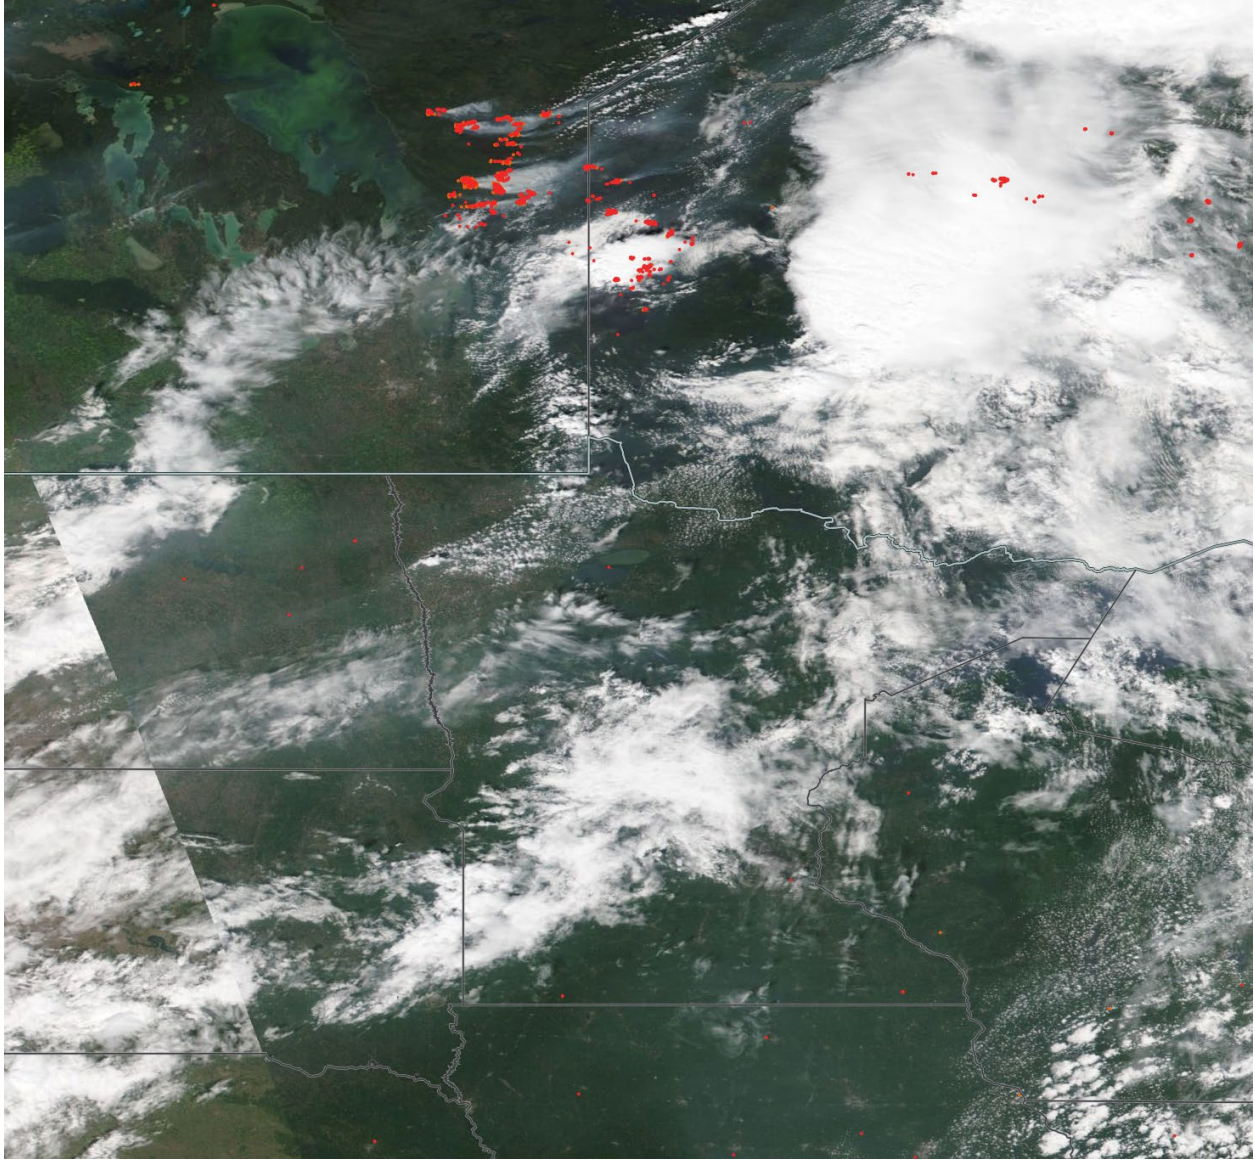

MODIS visible satellite for July 23, 2021.