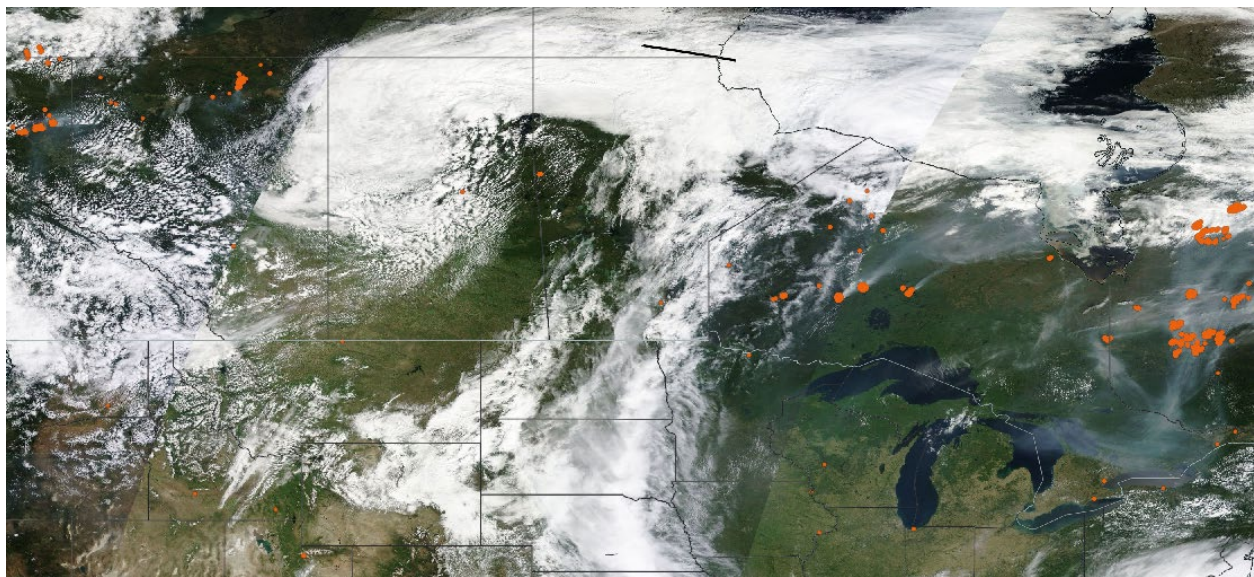

MODIS visible satellite for June 21, 2023.