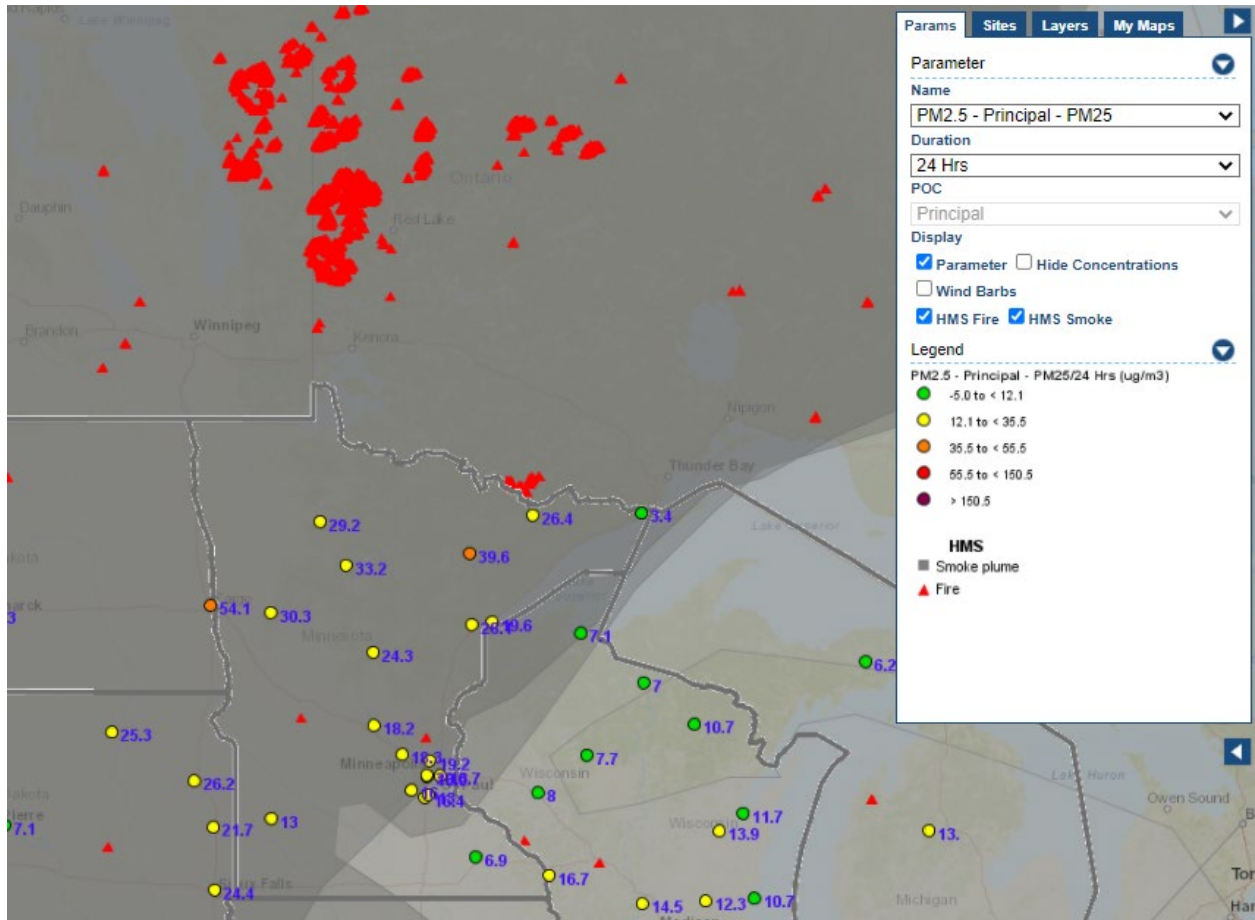

Analyzed smoke, hotspots, and 24-hour PM_{2.5} on July 16, 2021.