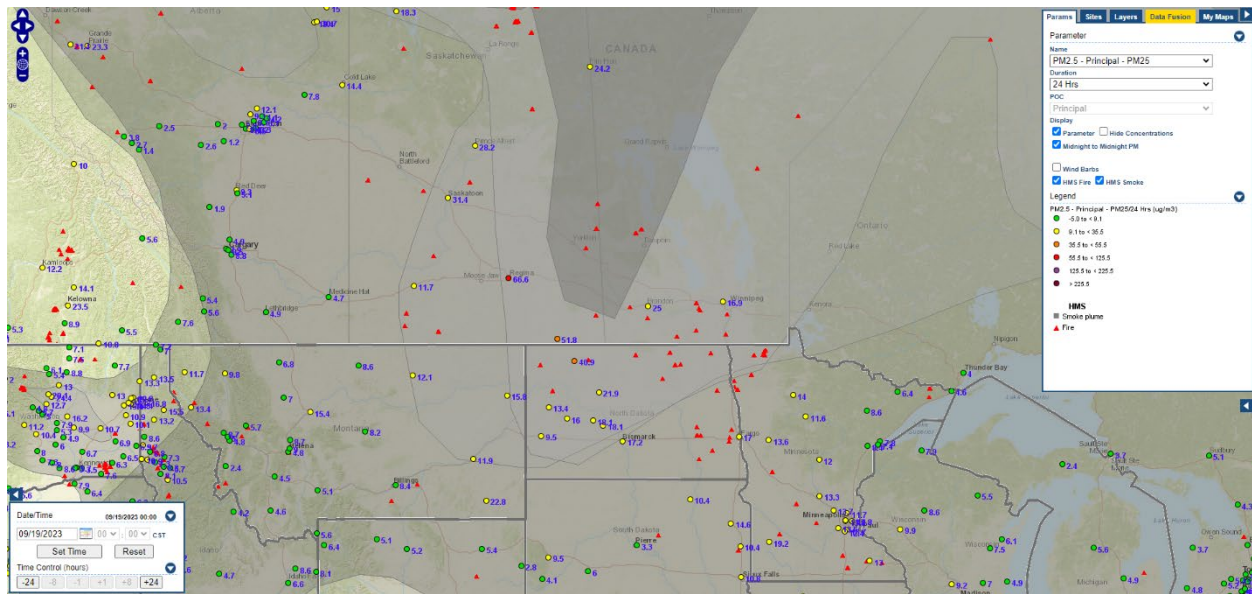

9/19/2023 Impacts

Smoke impacts from wildfires located in Canada.

Monitored 24-hour PM_{2.5} concentrations impacted by smoke on September 19, 2023.

Site	Site AQS	Date (LST)	Daily average (µg/m³)	Max hour (µg/m³)	Notes
Marshall	270834210	9/19/2023	19.2	27.9	Canada Wildfire Smoke

Analyzed smoke, hotspots, and 24-hour PM_{2.5} on September 19, 2023.