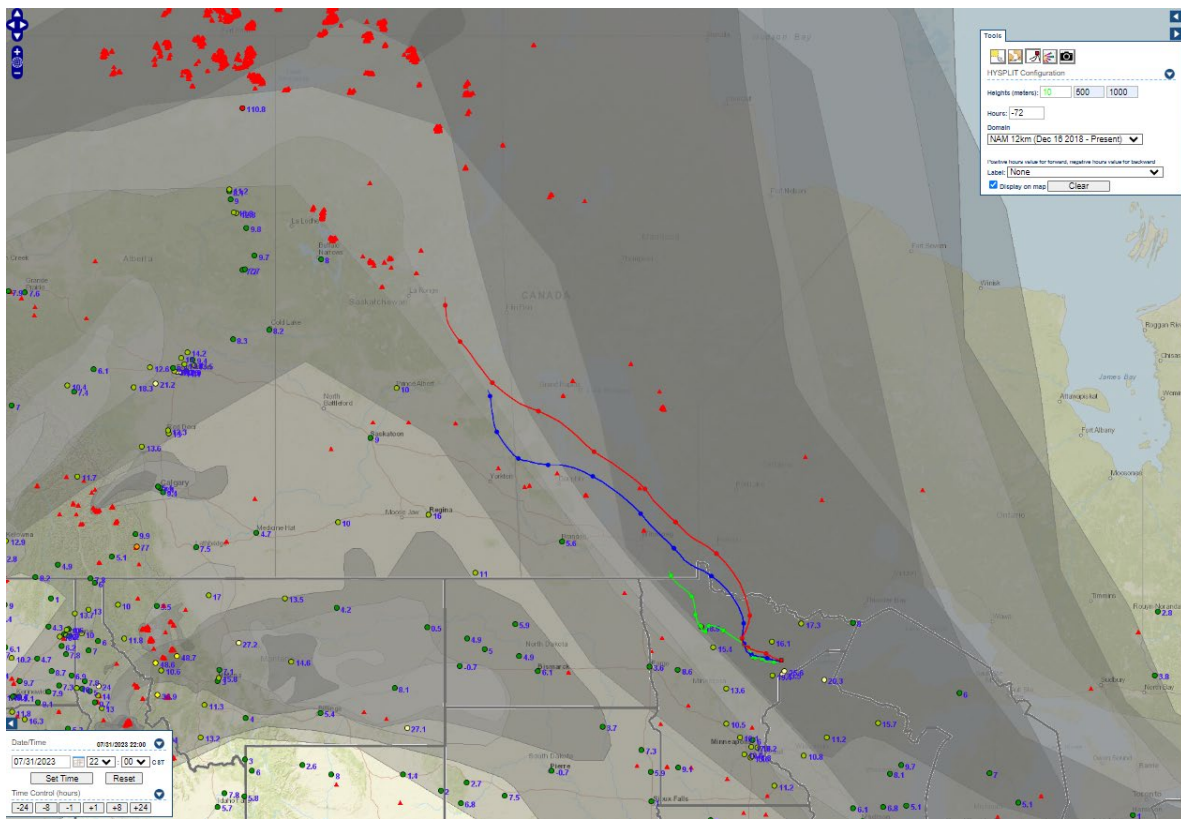

Backward trajectories for July 31, 2023.