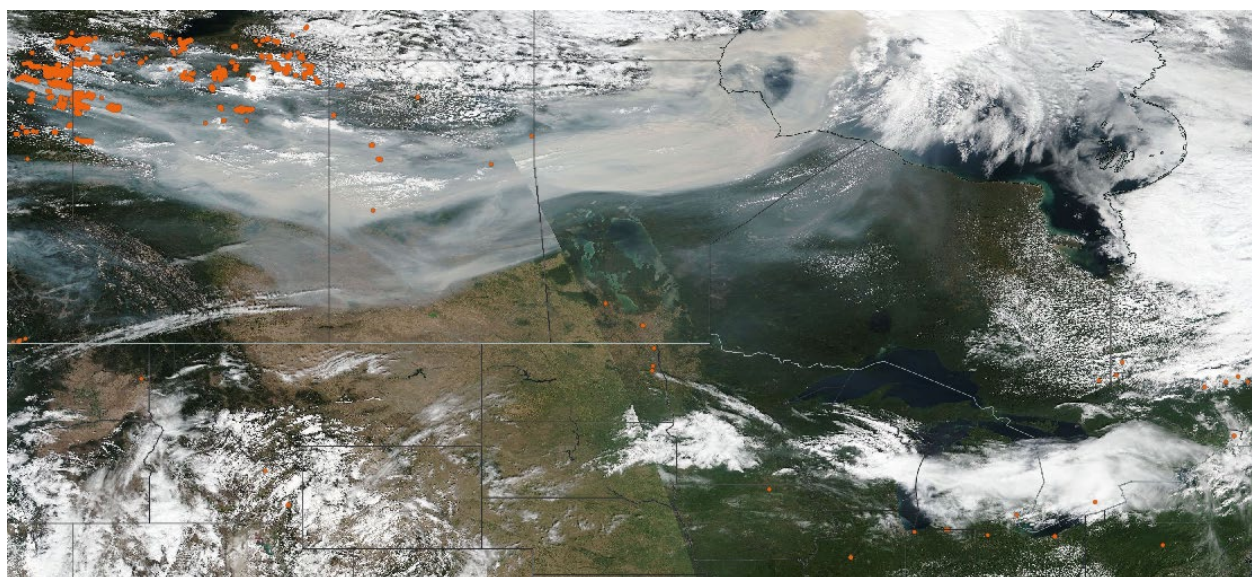

MODIS visible satellite for September 2, 2023.