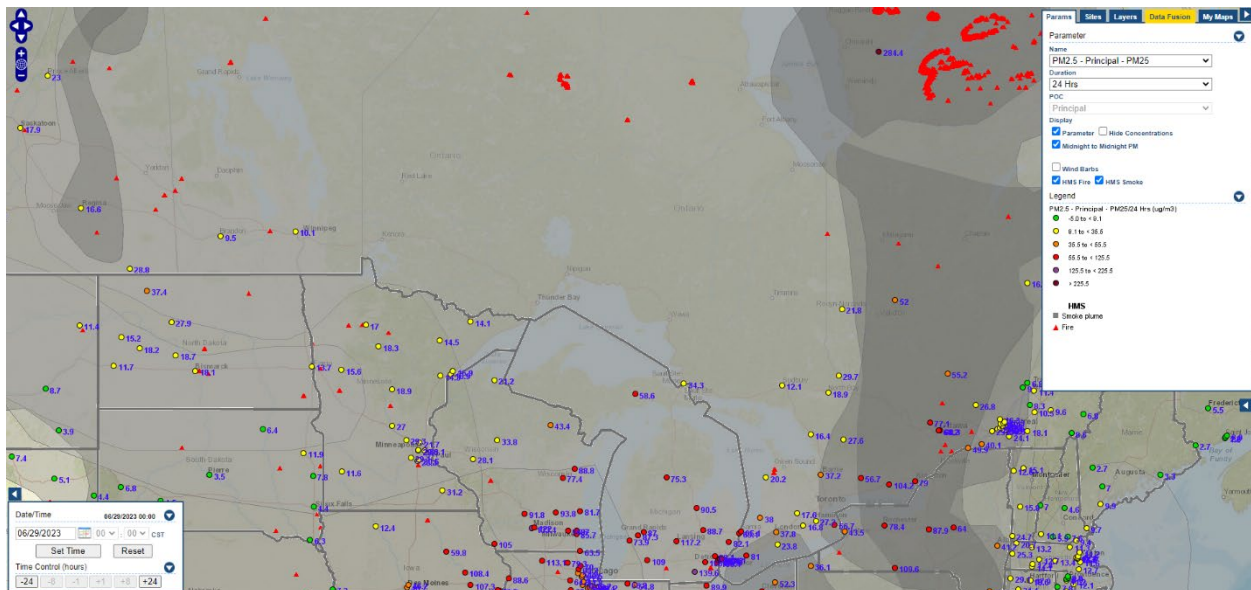

6/29/2023 Impacts

Smoke impacts from wildfires located in Canada.

Monitored 24-hour PM_{2.5} concentrations impacted by smoke on June 29, 2023.

Site	Site AQS	Date (LST)	Daily average (µg/m³)	Max hour (µg/m³)	Notes
Apple Valley	270370470	6/29/2023	30.5	54.7	Canada Wildfire Smoke
Blaine	270031002	6/29/2023	21.7	42	Canada Wildfire Smoke
Brainerd	270353204	6/29/2023	19.0	32.9	Canada Wildfire Smoke
Duluth-WDSE	271377550	6/29/2023	16.9	24.7	Canada Wildfire Smoke
Grand Portage	270317810	6/29/2023	25.3	37	Canada Wildfire Smoke
Lakeville - Near Road	270370480	6/29/2023	26.3	46.9	Canada Wildfire Smoke
Leech Lake Nation	270213410	6/29/2023	18.3	39.5	Canada Wildfire Smoke
Minneapolis - Phillips	270530963	6/29/2023	29.7	54.1	Canada Wildfire Smoke
Minneapolis - Near Road	270530962	6/29/2023	29.7	53.4	Canada Wildfire Smoke
Red Lake Nation	270072304	6/29/2023	17.1	34.7	Canada Wildfire Smoke
Rochester	271095008	6/29/2023	31.2	76.5	Canada Wildfire Smoke
Shakopee	271390505	6/29/2023	29.1	49.1	Canada Wildfire Smoke
St. Cloud	271453052	6/29/2023	27.0	53.4	Canada Wildfire Smoke
St. Michael	271713201	6/29/2023	29.4	55.2	Canada Wildfire Smoke
St. Paul-Harding	271230871	6/29/2023	30.2	57.5	Canada Wildfire Smoke
West Duluth	271377554	6/29/2023	16.9	32.9	Canada Wildfire Smoke

Analyzed smoke, hotspots, and 24-hour PM_{2.5} on June 29, 2023.