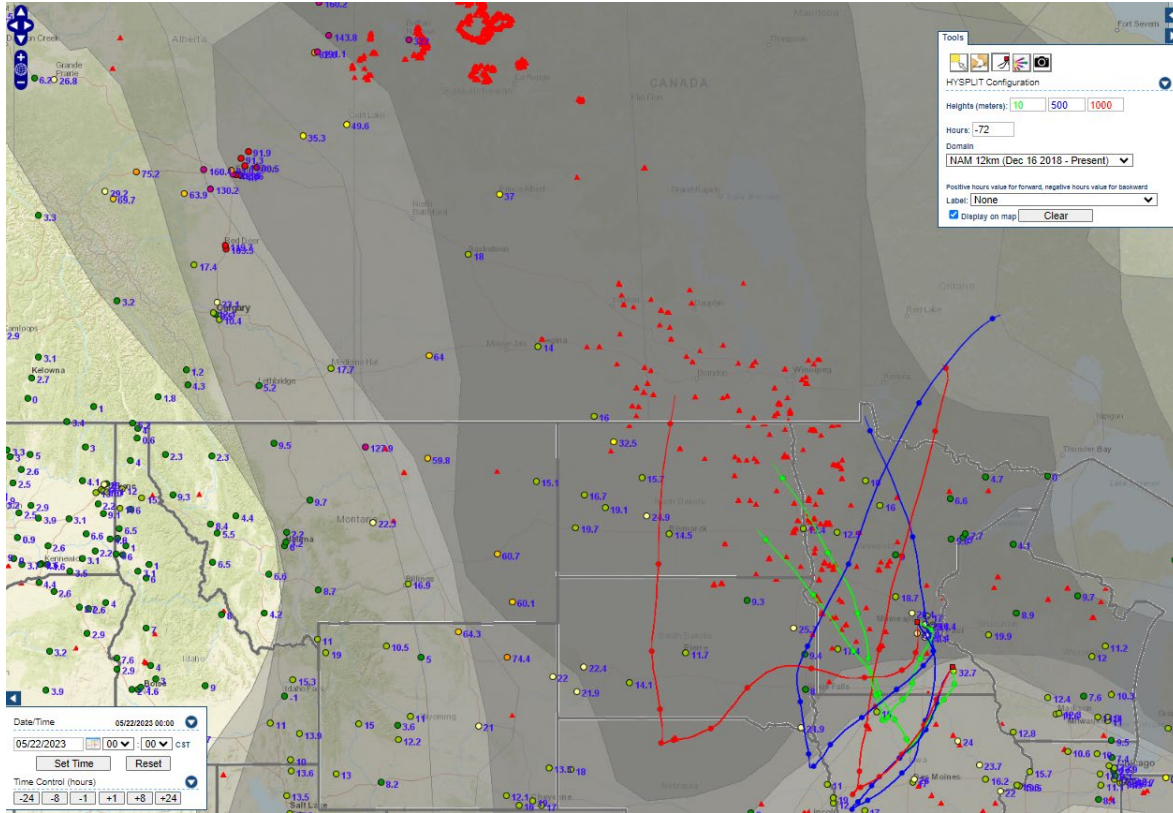

Analyzed smoke, hotspots, and 24-hour PM_{2.5} on May 22, 2023.

MODIS visible satellite for May 22, 2023.

Backward trajectories for May 22, 2023.

5/23/2023 Impacts

Smoke impacts from wildfires located in Canada.