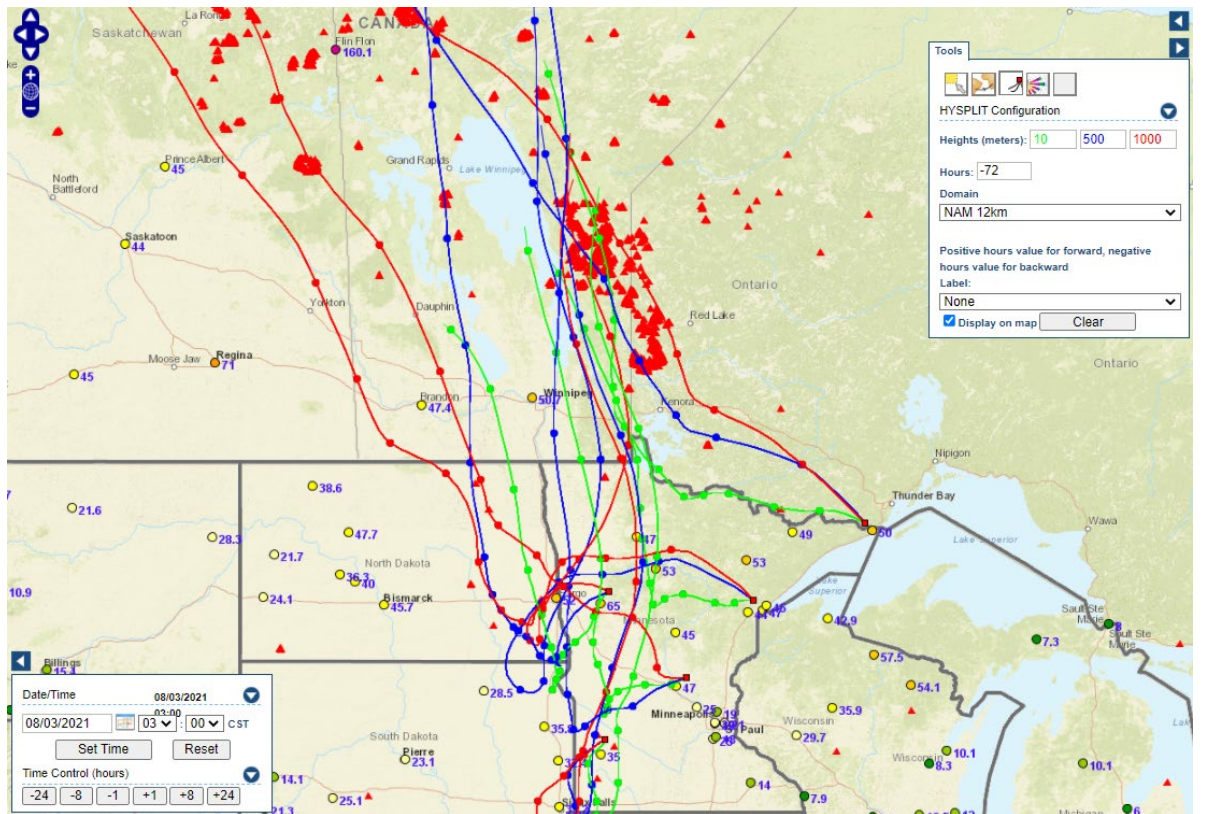

Backward trajectories for August 3, 2021.