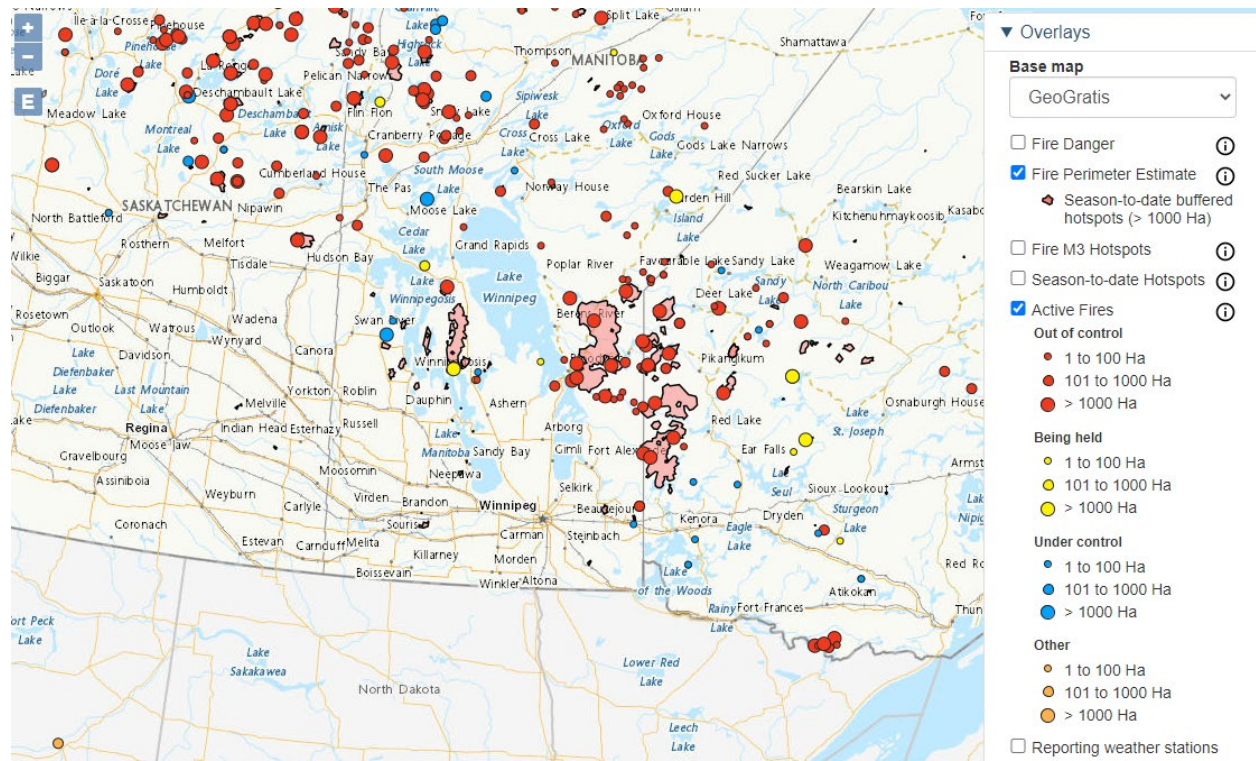

Figure 5: Area burned in Saskatchewan, Manitoba, and Ontario provinces from 1990 to 2021.

Canada typically does not name fires as is traditionally done in the United States (US). These fires burned large areas of Saskatchewan, Manitoba, and Ontario. The maps below show fire locations and fire perimeters from July 1 to August 7. Satellite images are included in the daily fire impacts section.

Figure 6e: Active fires and fire perimeters on August 1, 2021.

Figure 6f: Active fires and fire perimeters on August 7, 2021.

Northeast Minnesota wildfires – 2021

Several fires erupted in northeast Minnesota during August 2021. The largest was the Greenwood fire, which burned over 26,000 acres between August 15 and September 15. The John Ek fire burned over 1,300 acres between August 14 and September 15. Several wildfires burned over 120,000 acres in/near Quetico Provincial Park, located just north of the Minnesota border between July 6 and September 15.

Figure 7: Large incident map for August 14, 2021, from the National Interagency Fire Center. Number 90 is the Greenwood fire, and number 91 is the John Ek fire. The Quetico fires can be seen in the Canada wildfire maps along the Minnesota border.

Figure 8: Major fires of northern Minnesota. Fires from 2021 are depicted in red.

Figure 9: MODIS AQUA visible satellite image from August 24, 2021.

Southwest US wildfires – June 2022

Several fires were present over New Mexico and Arizona during the second week of June 2022 (Figure 10). The Pipeline fire west of Flagstaff, Arizona was particularly active on June 13, 2022, when the burn area rapidly expanded to over 20,000 acres. Heavy smoke can be seen coming from the fire on June 13, with smoke and haze already over Colorado (Figure 11). Forward trajectories from the fire show air parcels originating over the fire on June 13 over Minnesota on June 14 (Figure 12).