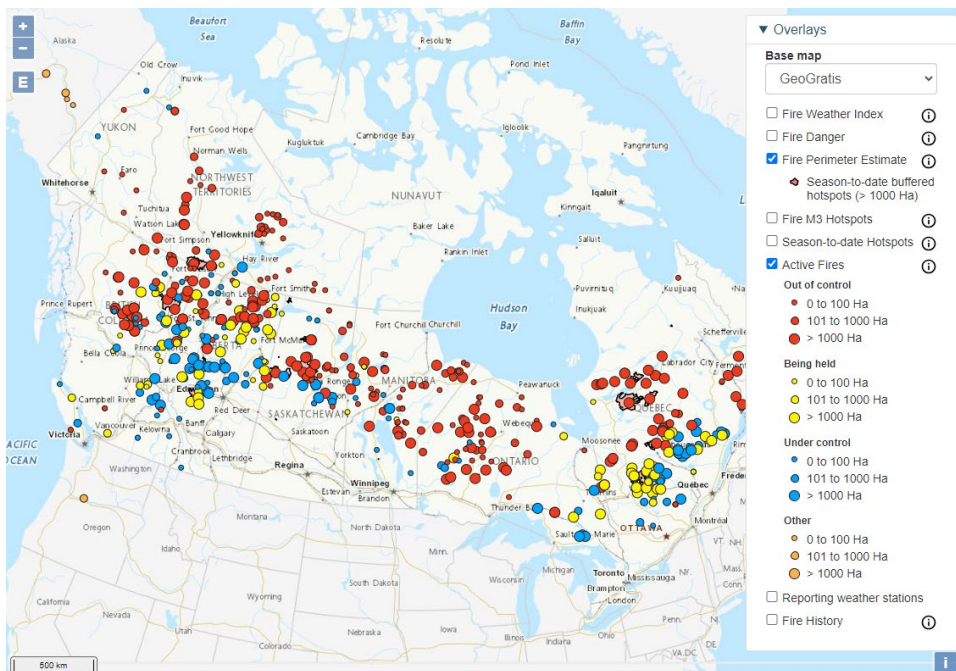

Figure 15h: Active fires and fire perimeters on July 3, 2023.