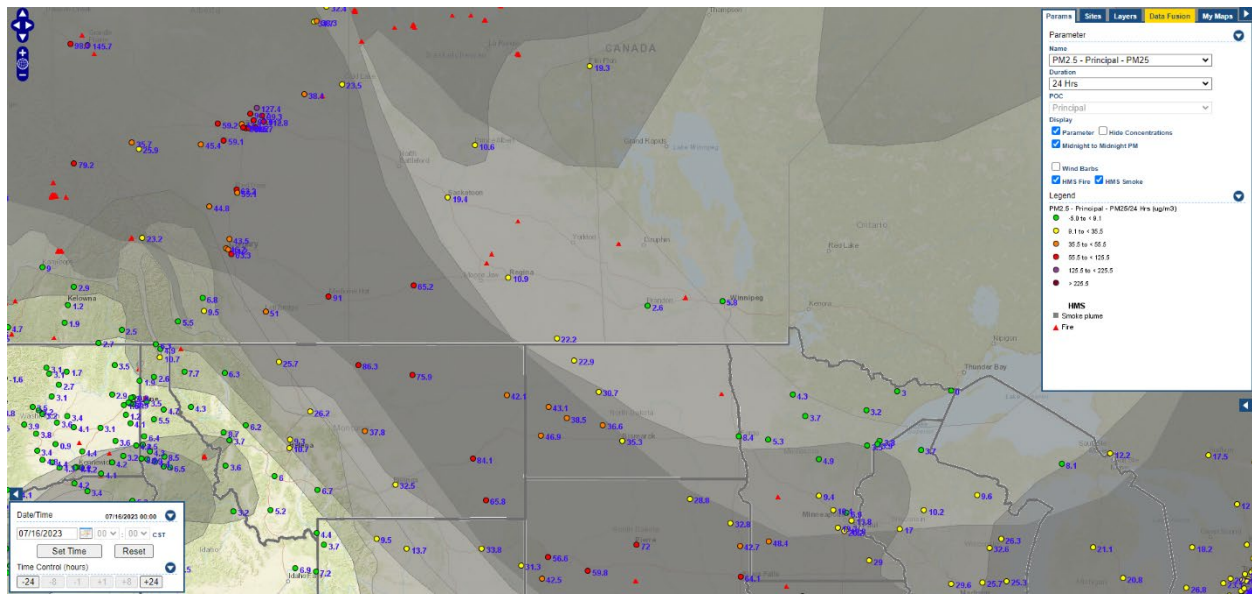

7/16/2023 Impacts

Smoke impacts from wildfires located in Canada.

Monitored 24-hour PM_{2.5} concentrations impacted by smoke on July 16, 2023.

Site	Site AQS	Date (LST)	Daily average (µg/m³)	Max hour (µg/m³)	Notes
Apple Valley	270370470	7/16/2023	19.9	63.3	Canada Wildfire Smoke
Lakeville - Near Road	270370480	7/16/2023	20.3	61.5	Canada Wildfire Smoke
Marshall	270834210	7/16/2023	48.4	91	Canada Wildfire Smoke
Rochester	271095008	7/16/2023	29.1	76.8	Canada Wildfire Smoke
Shakopee	271390505	7/16/2023	19.4	56.1	Canada Wildfire Smoke

Analyzed smoke, hotspots, and 24-hour PM_{2.5} on July 16, 2023.