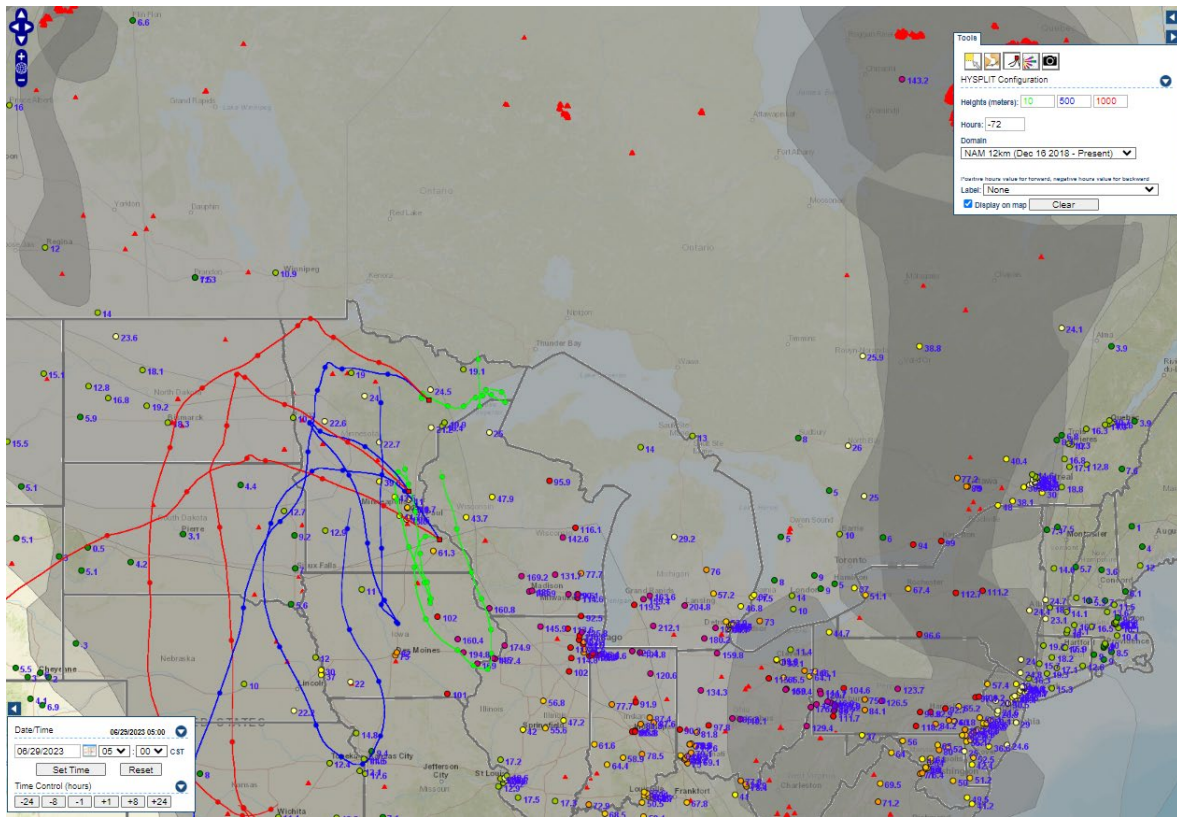

Backward trajectories for June 29, 2023.