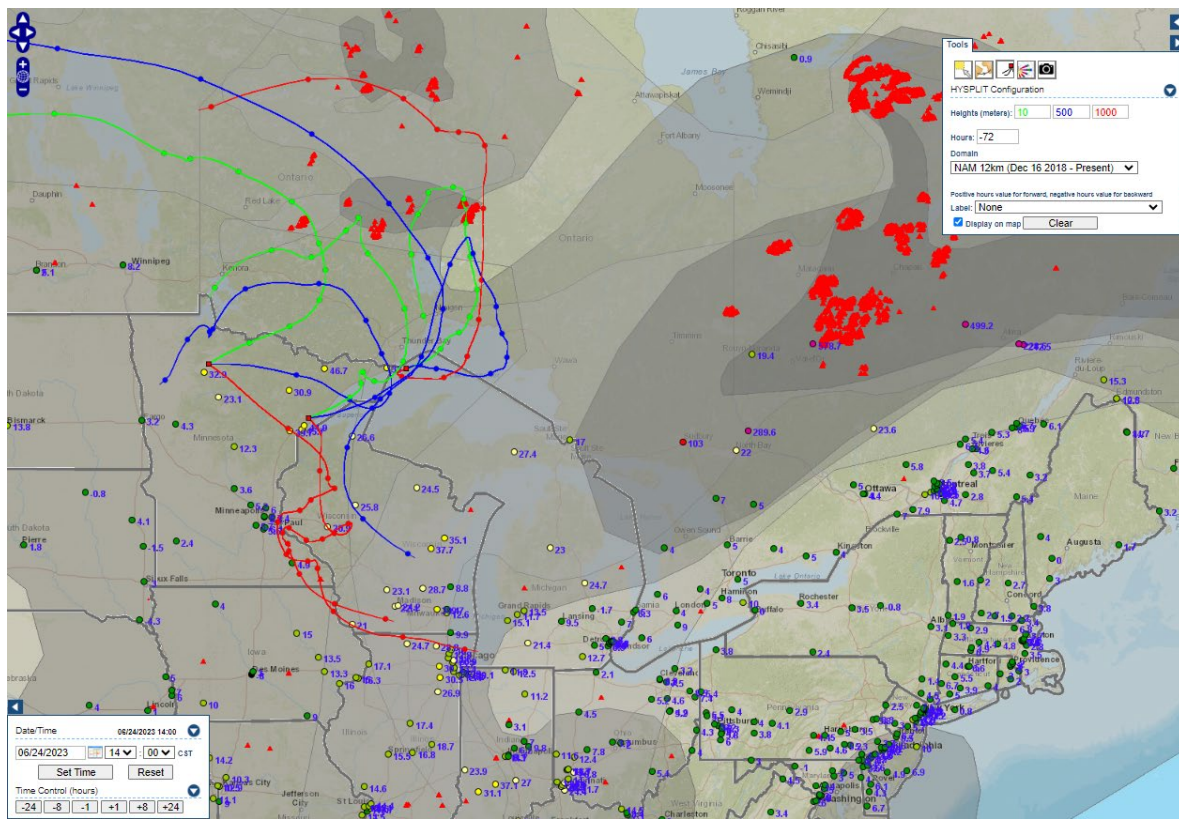

Analyzed smoke, hotspots, and 24-hour PM_{2.5} on June 24, 2023.

MODIS visible satellite for M ##, 2023.

Backward trajectories for June 24, 2023.

6/25/2023 Impacts

Smoke impacts from wildfires located in Canada.