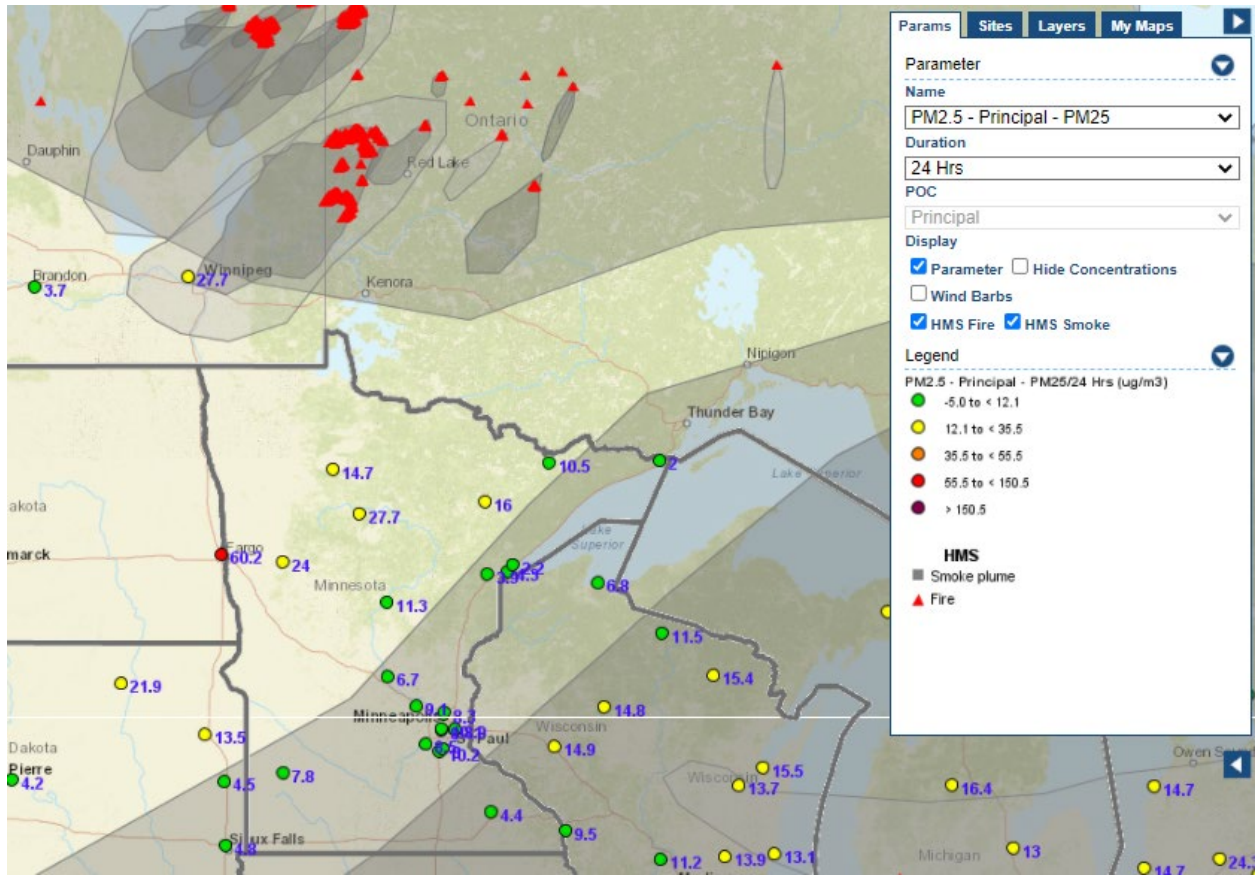

Analyzed smoke, hotspots, and 24-hour PM_{2.5} on July 6, 2021.