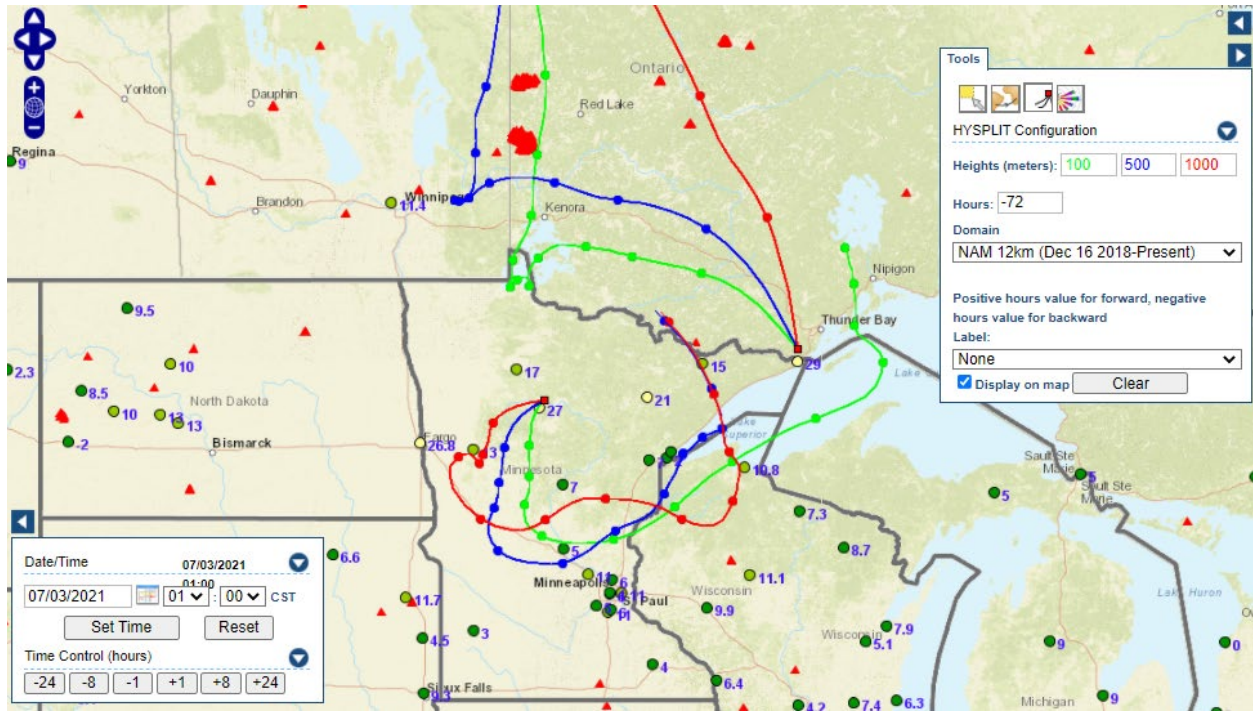

Backward trajectories for July 3, 2021.

7/5/2021 Impacts

Smoke impacts from wildfires located in Canada.

Monitored 24-hour PM_{2.5} concentrations impacted by smoke on July 5, 2021.

Site	Site AQS	Date (LST)	Daily average (µg/m³)	Max hour (µg/m³)	Notes
Ely	270750005	7/5/2021	15.7	80	Canada wildfire smoke
Grand Portage	270317810	7/5/2021	16.7	59	Canada wildfire smoke