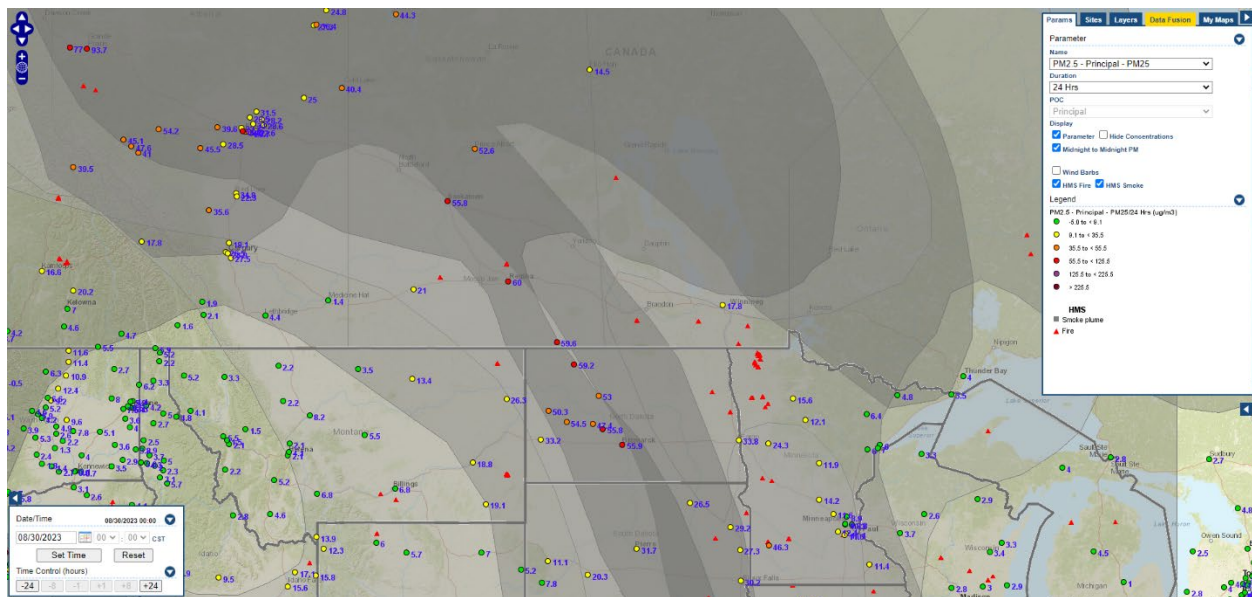

8/30/2023 Impacts

Smoke impacts from wildfires located in Canada.

Monitored 24-hour PM_{2.5} concentrations impacted by smoke on August 30, 2023.

Site	Site AQS	Date (LST)	Daily average (µg/m³)	Max hour (µg/m³)	Notes
Detroit Lakes	270052013	8/30/2023	24.4	36.9	Canada Wildfire Smoke
Fargo NW	380171004	8/30/2023	33.8	47.3	Canada Wildfire Smoke
Marshall	270834210	8/30/2023	46.3	78	Canada Wildfire Smoke
Red Lake Nation	270072304	8/30/2023	15.6	19.4	Canada Wildfire Smoke

Analyzed smoke, hotspots, and 24-hour PM_{2.5} on August 30, 2023.