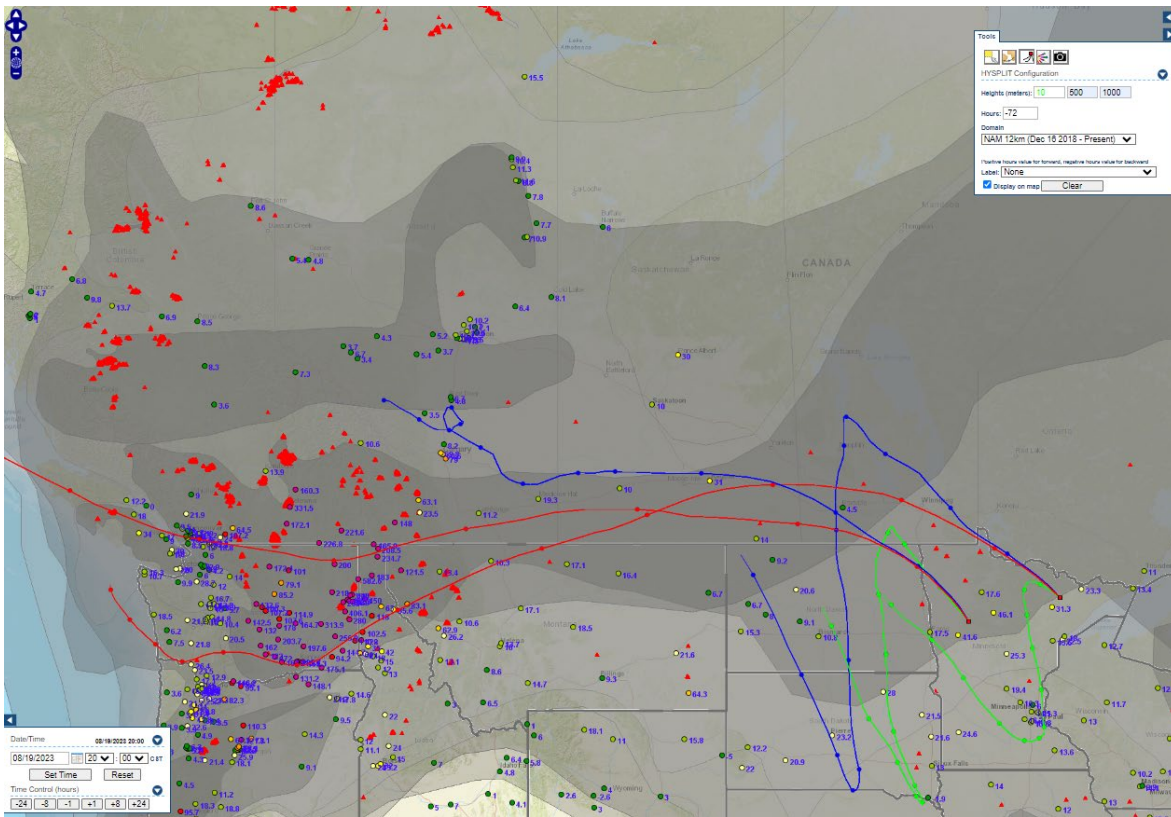

Backward trajectories for August 19, 2023.