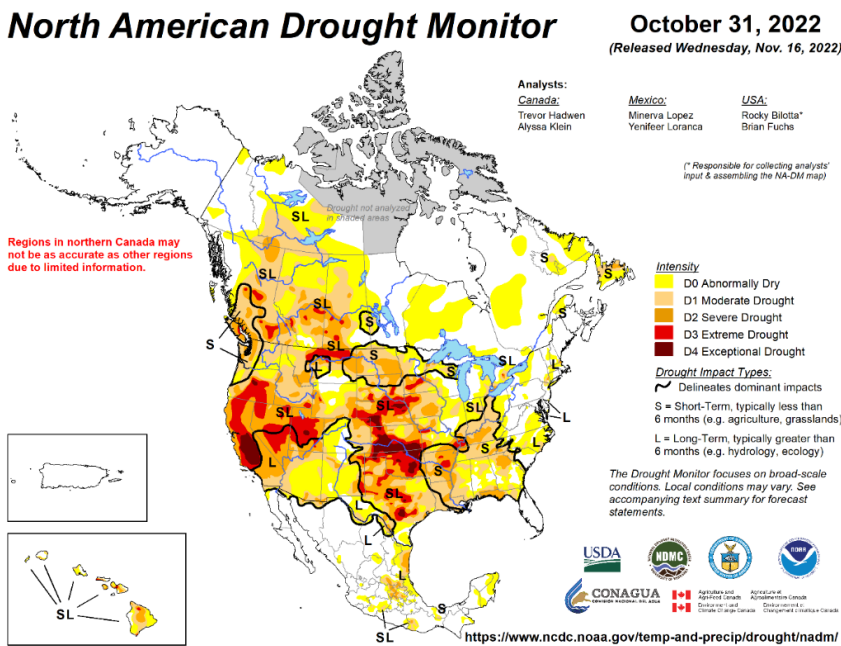

August 31, 2021
(Released Friday, Sep. 10, 2021)

2022

During June of 2022, severe to extreme drought was ongoing over the southwest US (Figure 3a). Western Canada began the summer with drought-free conditions, but by early fall much of British Columbia and Alberta was experiencing severe to extreme drought (Figure 3b).

Figure 3a: North American Drought Monitor for June 30, 2022.

Figure 3b: North American Drought Monitor for October 31, 2022.

2023

Throughout the summer of 2023, severe to extreme drought dominated much of Canada (Figure 4a-4f). The dry conditions set the stage for a record fire season in Canada.

Figure 4e: North American Drought Monitor for August 31, 2023.

Figure 4f: North American Drought Monitor for September 30, 2023.

Description of wildfires

Canadian wildfires – 2021

The summer of 2021 was a very active fire season for the provinces of Saskatchewan, Manitoba, and Ontario. Nearly 3 million hectares burned in these provinces, which was the largest area burned since 1995.