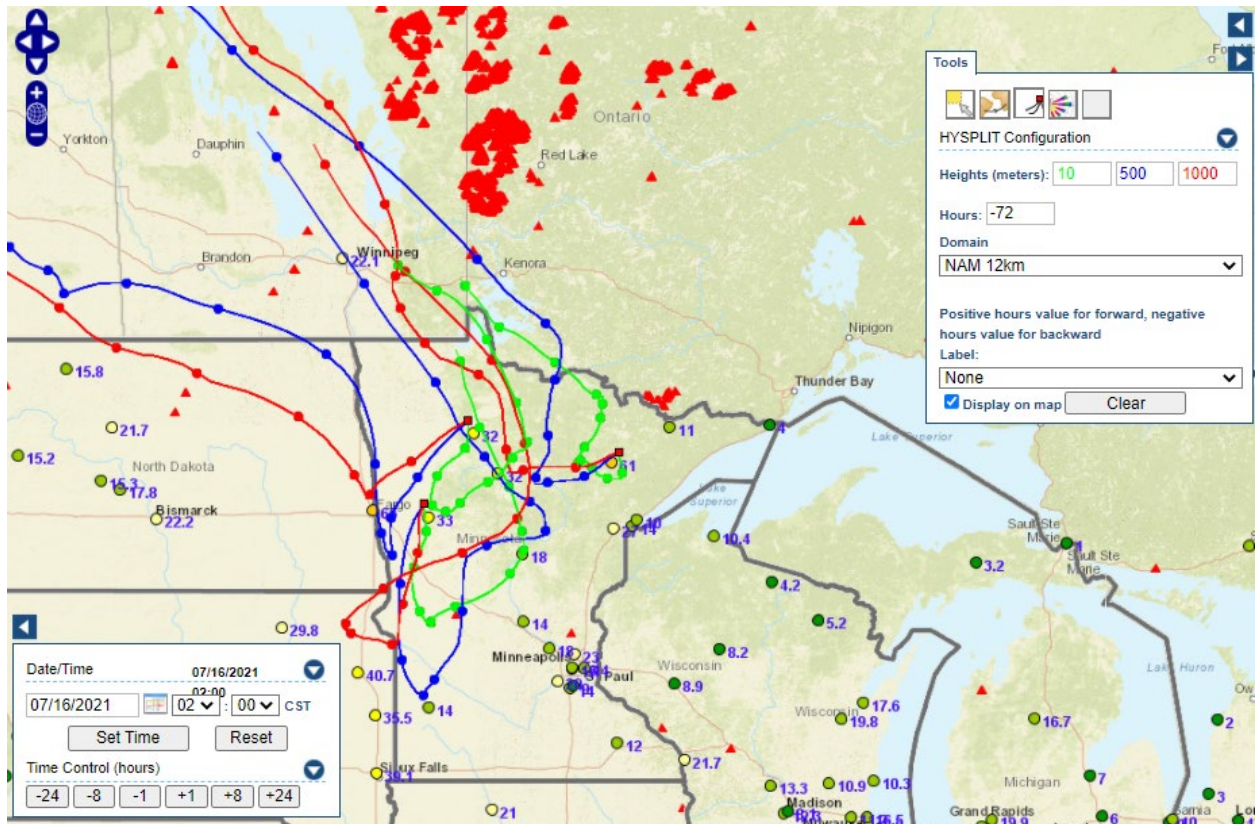

Analyzed smoke, hotspots, and 24-hour PM_{2.5} on July 16, 2021.

MODIS visible satellite for July 16, 2021.

Backward trajectories for July 16, 2021.

7/17/2021 Impacts

Smoke impacts from wildfires located in Canada.