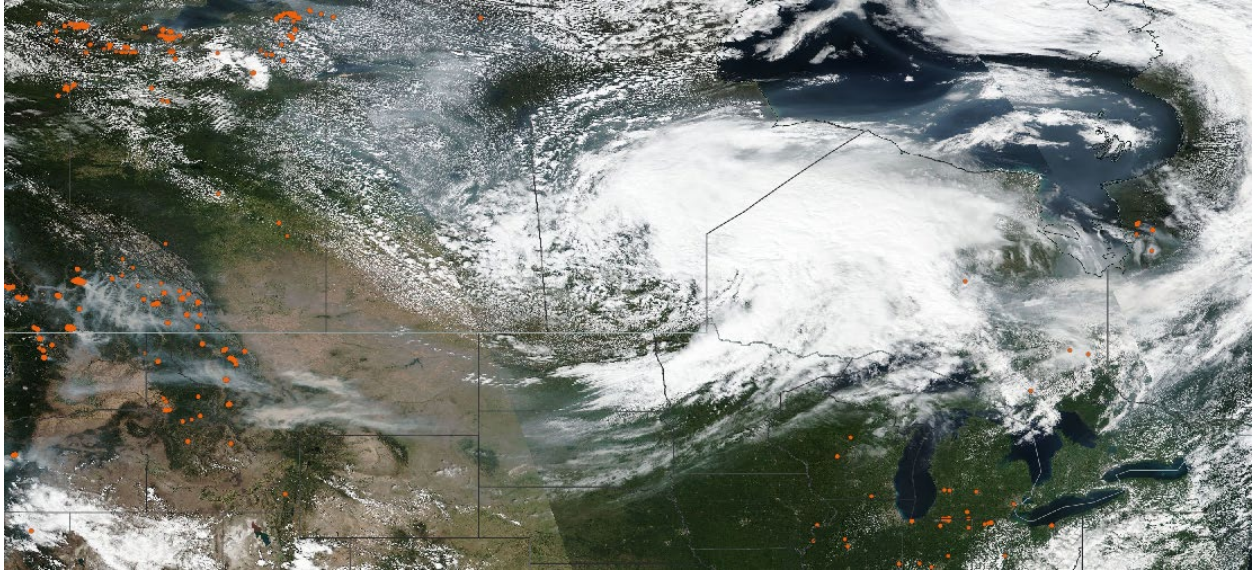

MODIS visible satellite for August 16, 2023.