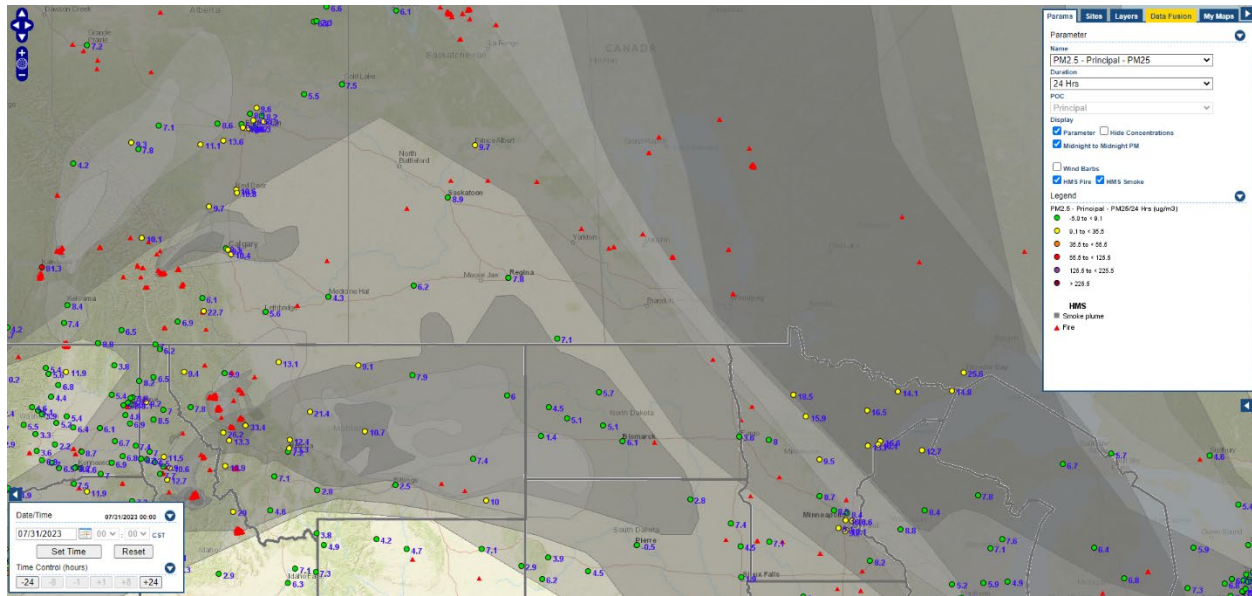

7/31/2023 Impacts

Smoke impacts from wildfires located in Canada.

Monitored 24-hour PM_{2.5} concentrations impacted by smoke on July 31, 2023.

Site	Site AQS	Date (LST)	Daily average (µg/m³)	Max hour (µg/m³)	Notes
Red Lake Nation	270072304	7/31/2023	18.5	31.5	Canada Wildfire Smoke
West Duluth	271377554	7/31/2023	16.5	37	Canada Wildfire Smoke

Analyzed smoke, hotspots, and 24-hour PM_{2.5} on July 31, 2023.