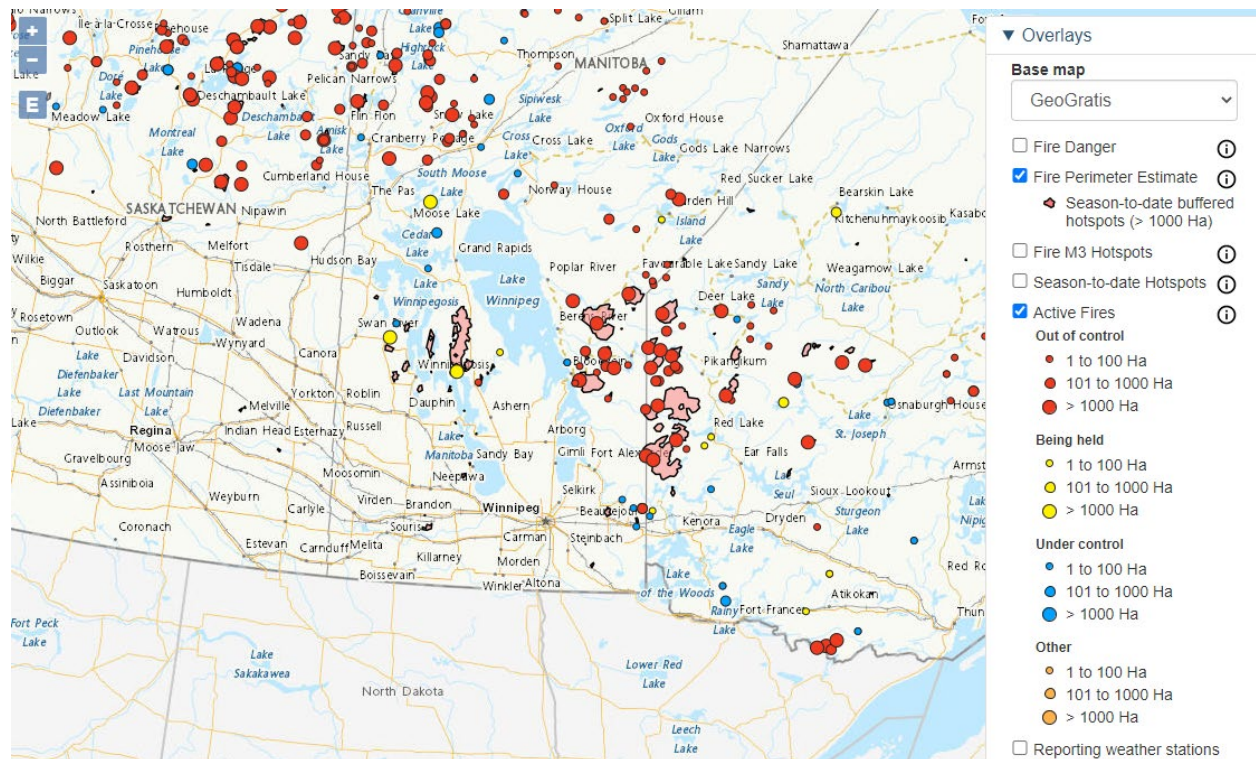

Figure 5: Area burned in Saskatchewan, Manitoba, and Ontario provinces from 1990 to 2021.

Canada typically does not name fires as is traditionally done in the United States (US). These fires burned large areas of Saskatchewan, Manitoba, and Ontario. The maps below show fire locations and fire perimeters from July 1 to August 7. Satellite images are included in the daily fire impacts section.

Figure 6e: Active fires and fire perimeters on August 1, 2021.

Figure 6f: Active fires and fire perimeters on August 7, 2021.

Northeast Minnesota wildfires – 2021

Several fires erupted in northeast Minnesota during August 2021. The largest was the Greenwood fire, which burned over 26,000 acres between August 15 and September 15. The John Ek fire burned over 1,300 acres between August 14 and September 15. Several wildfires burned over 120,000 acres in/near Quetico Provincial Park, located just north of the Minnesota border between July 6 and September 15.

Figure 7: Large incident map for August 14, 2021, from the National Interagency Fire Center. Number 90 is the Greenwood fire, and number 91 is the John Ek fire. The Quetico fires can be seen in the Canada wildfire maps along the Minnesota border.

Figure 8: Major fires of northern Minnesota. Fires from 2021 are depicted in red.

Figure 9: MODIS AQUA visible satellite image from August 24, 2021.

Southwest US wildfires – June 2022

Several fires were present over New Mexico and Arizona during the second week of June 2022 (Figure 10). The Pipeline fire west of Flagstaff, Arizona was particularly active on June 13, 2022, when the burn area rapidly expanded to over 20,000 acres. Heavy smoke can be seen coming from the fire on June 13, with smoke and haze already over Colorado (Figure 11). Forward trajectories from the fire show air parcels originating over the fire on June 13 over Minnesota on June 14 (Figure 12).