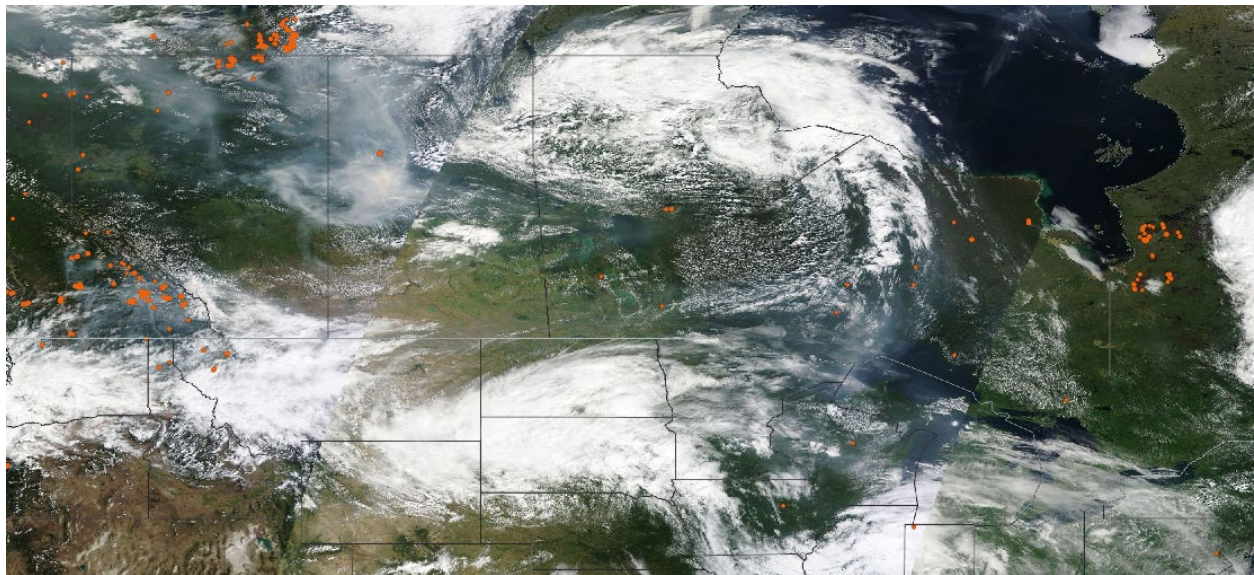

MODIS visible satellite for August 5, 2023.