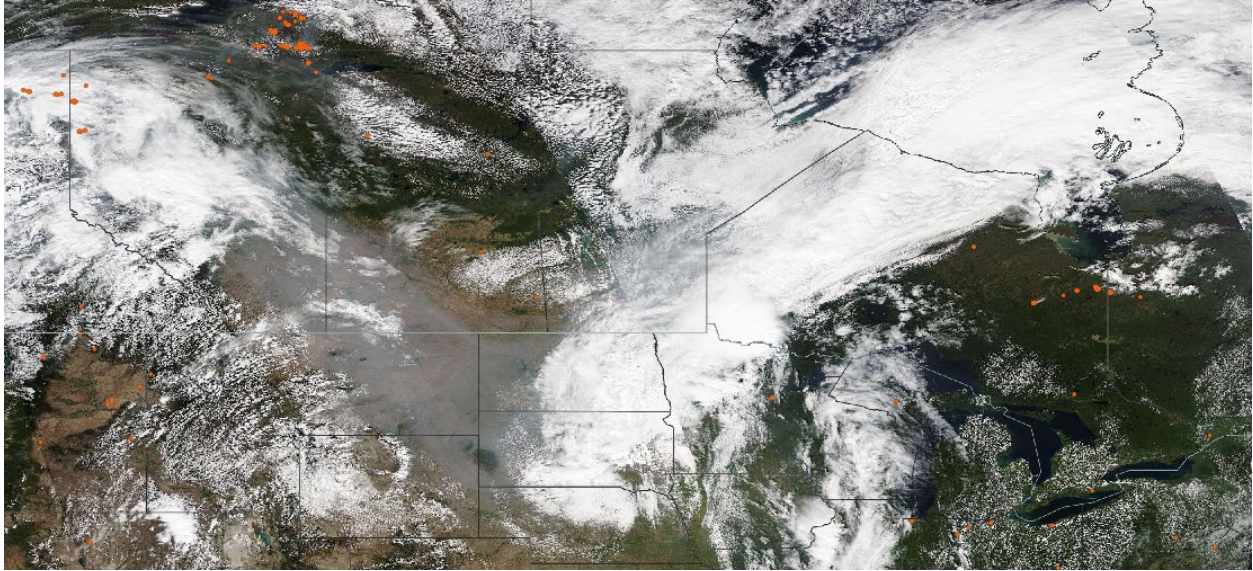

MODIS visible satellite for September 5, 2023.