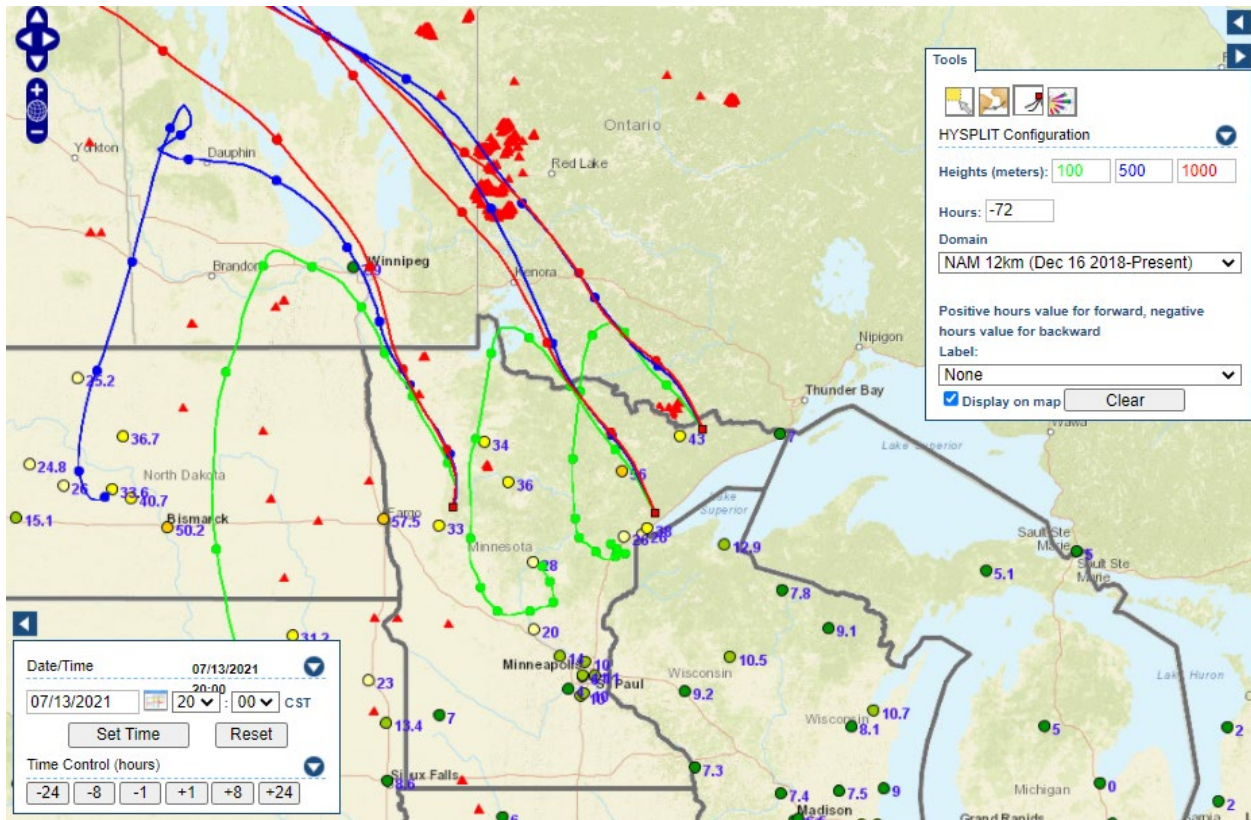

Backward trajectories for July 13, 2021.

7/14/2021 Impacts

Smoke impacts from wildfires located in Canada.

Monitored 24-hour PM_{2.5} concentrations impacted by smoke on July 14, 2021.

Site	Site AQS	Date (LST)	Daily average (µg/m³)	Max hour (µg/m³)	Notes
Brainerd	270353204	7/14/2021	33.7	73	Canada wildfire smoke
Detroit Lakes	270052013	7/14/2021	40.7	72	Canada wildfire smoke
Duluth-WDSE	271377550	7/14/2021	19.5	35	Canada wildfire smoke
Ely	270750005	7/14/2021	23	63	Canada wildfire smoke
Fargo NW	380171004	7/14/2021	78.2	133.3	Canada wildfire smoke
Fond du Lac	270177417	7/14/2021	23.2	29	Canada wildfire smoke
Leech Lake Nation	270213410	7/14/2021	53	107	Canada wildfire smoke
Marshall	270834210	7/14/2021	15.1	29	Canada wildfire smoke
Red Lake Nation	270072304	7/14/2021	50.7	97	Canada wildfire smoke
St. Cloud	271453052	7/14/2021	23.5	30	Canada wildfire smoke