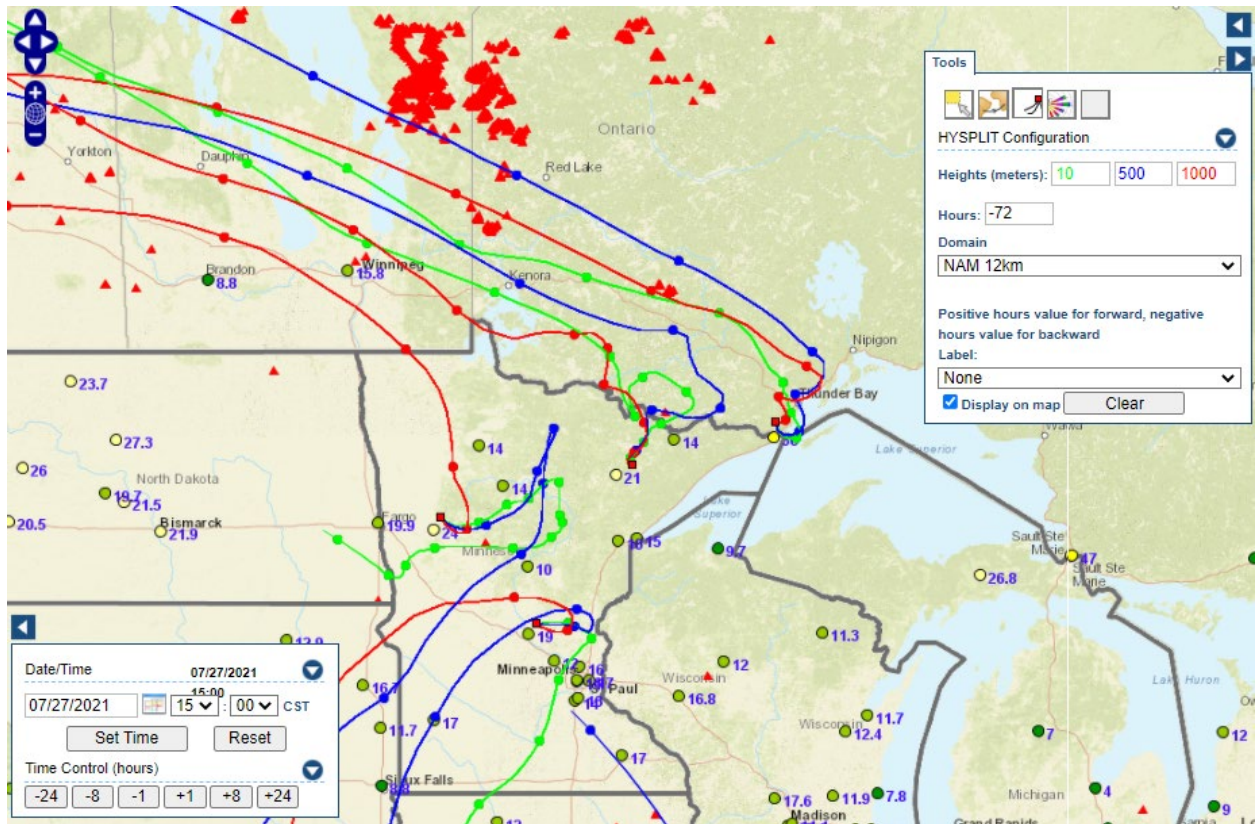

Backward trajectories for July 27, 2021.

7/28/2021 Impacts

Smoke impacts from wildfires located in Canada.

Monitored 24-hour PM_{2.5} concentrations impacted by smoke on July 28, 2021.

Site	Site AQS	Date (LST)	Daily average (µg/m³)	Max hour (µg/m³)	Notes
Brainerd	270353204	7/28/2021	14.7	25	Canada wildfire smoke
Detroit Lakes	270052013	7/28/2021	18.3	25	Canada wildfire smoke
Fargo NW	380171004	7/28/2021	17.3	25.1	Canada wildfire smoke
Leech Lake Nation	270213410	7/28/2021	21.3	64	Canada wildfire smoke
Red Lake Nation	270072304	7/28/2021	16.7	49	Canada wildfire smoke
West Duluth	271377554	7/28/2021	18.4	24	Canada wildfire smoke