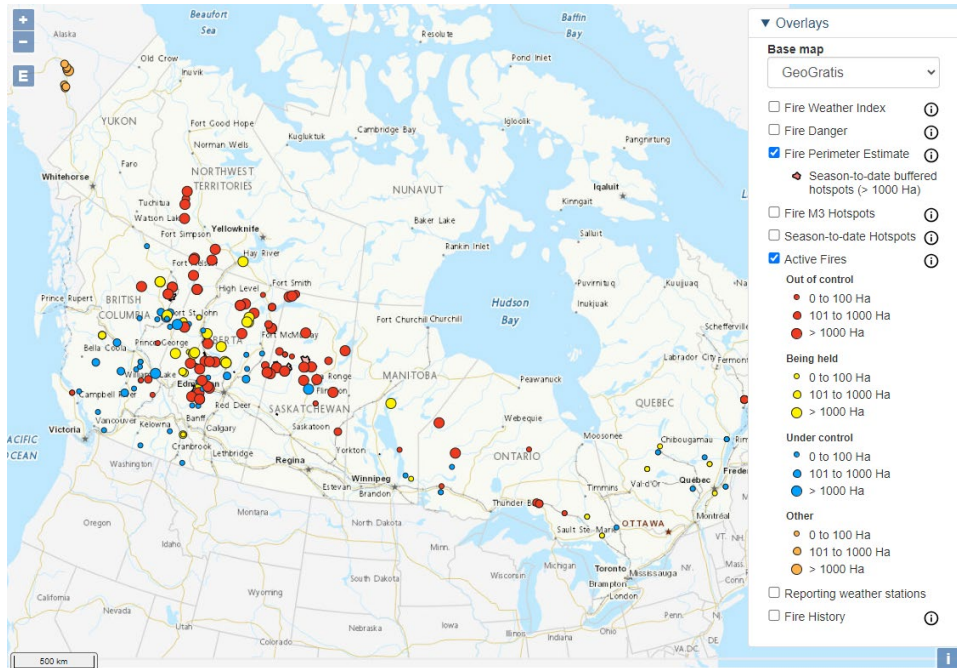

Figure 8: Major fires of northern Minnesota. Fires from 2021 are depicted in red.

Figure 9: MODIS AQUA visible satellite image from August 24, 2021.

Southwest US wildfires – June 2022

Several fires were present over New Mexico and Arizona during the second week of June 2022 (Figure 10). The Pipeline fire west of Flagstaff, Arizona was particularly active on June 13, 2022, when the burn area rapidly expanded to over 20,000 acres. Heavy smoke can be seen coming from the fire on June 13, with smoke and haze already over Colorado (Figure 11). Forward trajectories from the fire show air parcels originating over the fire on June 13 over Minnesota on June 14 (Figure 12).

Western Canada wildfires – October 2022

Several late season wildfires occurred in western Canada during October 2022. The map below shows fire locations on October 19, 2022 (Figure 13). Satellite images and backward trajectories showing impacts to Minnesota monitors are included in the daily fire impacts section.

Figure 13: Active fires and fire perimeters on October 19, 2022.

Canada wildfires – Summer 2023

The 2023 wildfire season easily set records for the number of hectares burned (Figure 14). High wildfire activity occurred across most of Canada, meaning that for much of the summer any wind with a northerly component transported wildfire smoke into Minnesota. Figure 15 shows the weekly wildfire activity, starting on May 15, 2023.

Figure 14: Number of Fires and Area burned in Canada from 1970 to 2023.

Figure 15a: Active fires and fire perimeters on May 15, 2023.

Figure 15b: Active fires and fire perimeters on May 22, 2023.

Figure 15c: Active fires and fire perimeters on May 29, 2023.