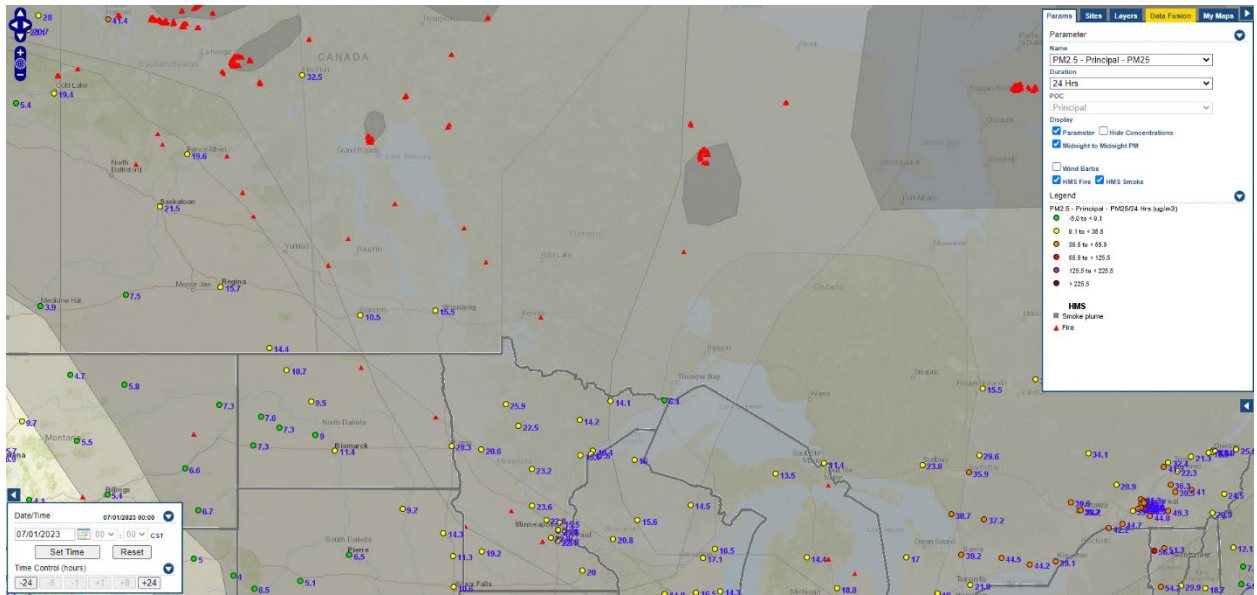

Analyzed smoke, hotspots, and 24-hour PM_{2.5} on July 1, 2023.