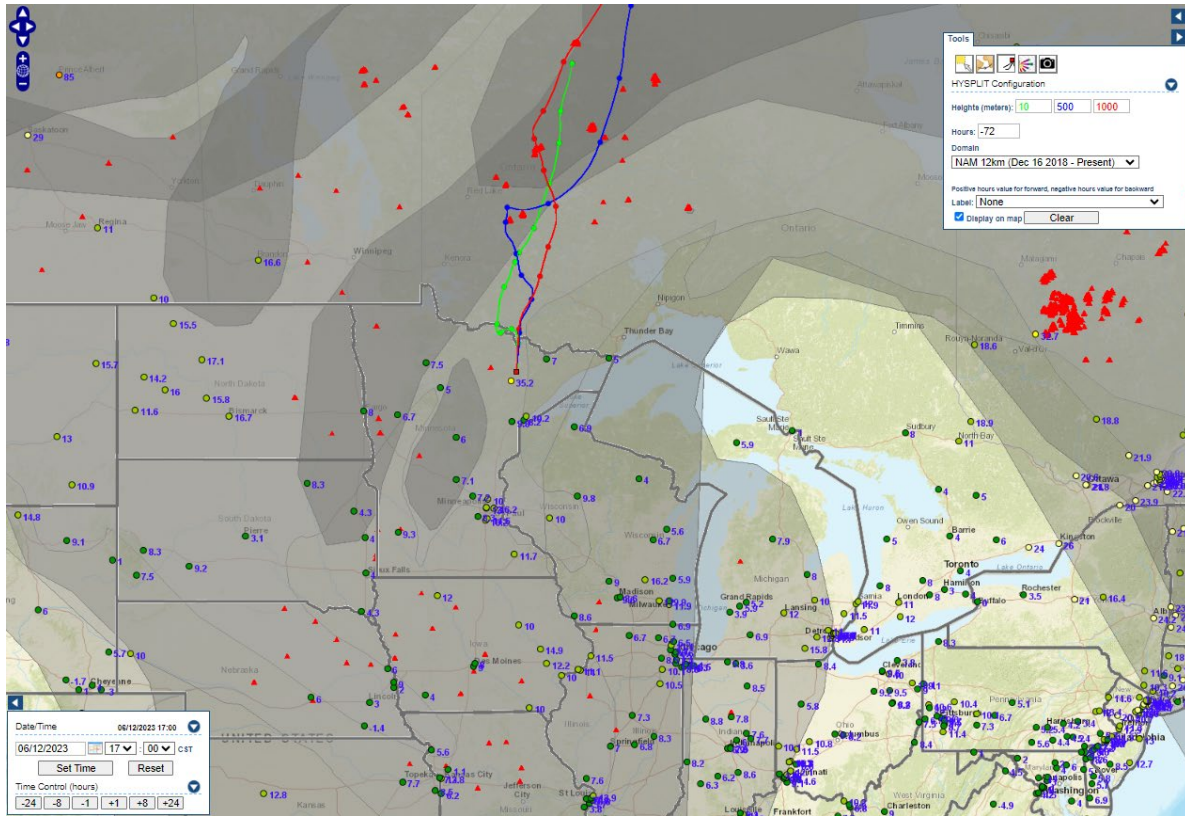

Analyzed smoke, hotspots, and 24-hour PM_{2.5} on June 12, 2023.

MODIS visible satellite for June 12, 2023.

Backward trajectories for June 12, 2023.

6/13/2023 Impacts

Smoke impacts from wildfires located in Canada.