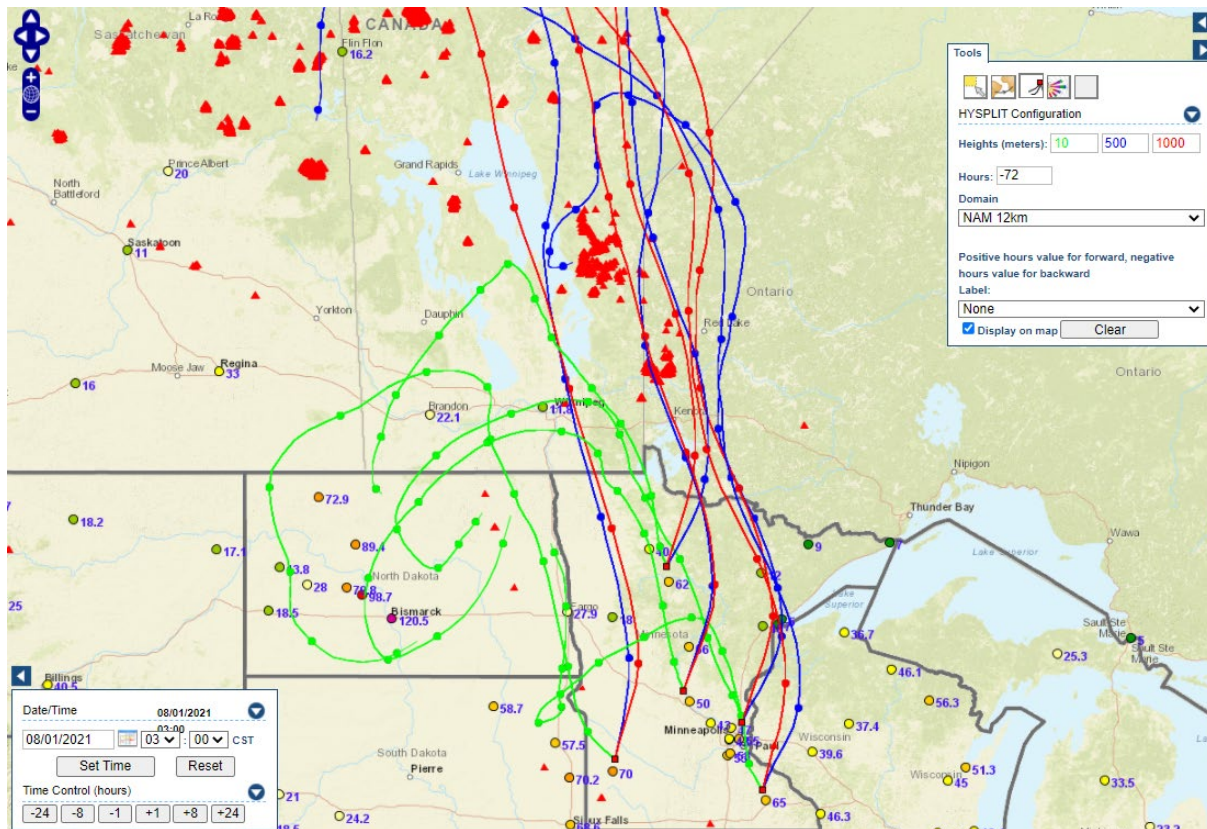

Backward trajectories for August 1, 2021.