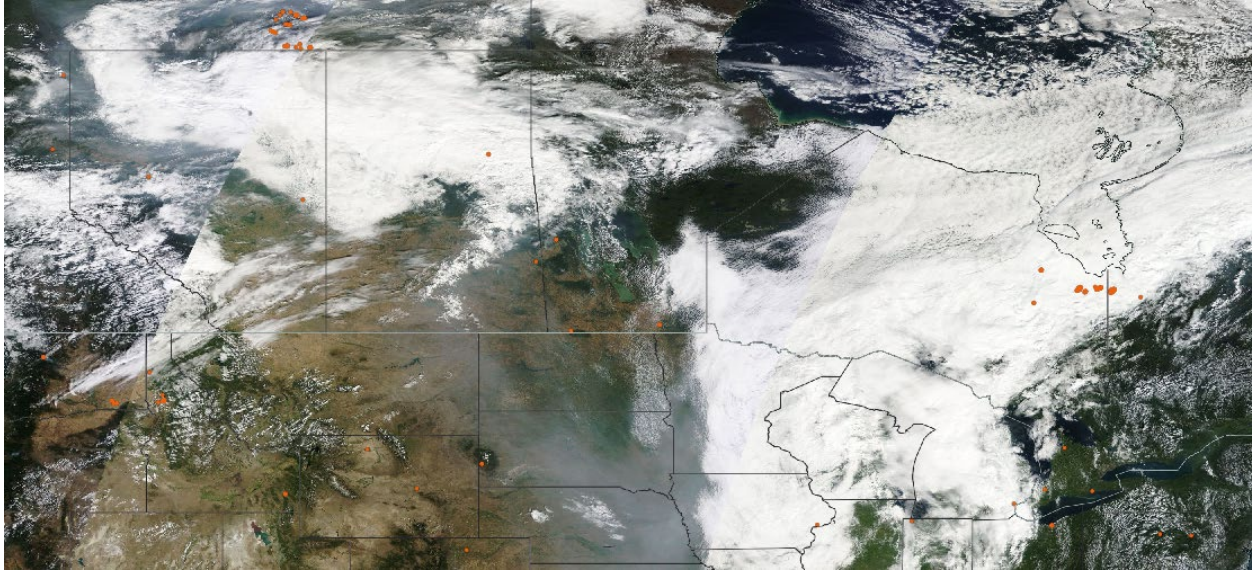

MODIS visible satellite for September 6, 2023.