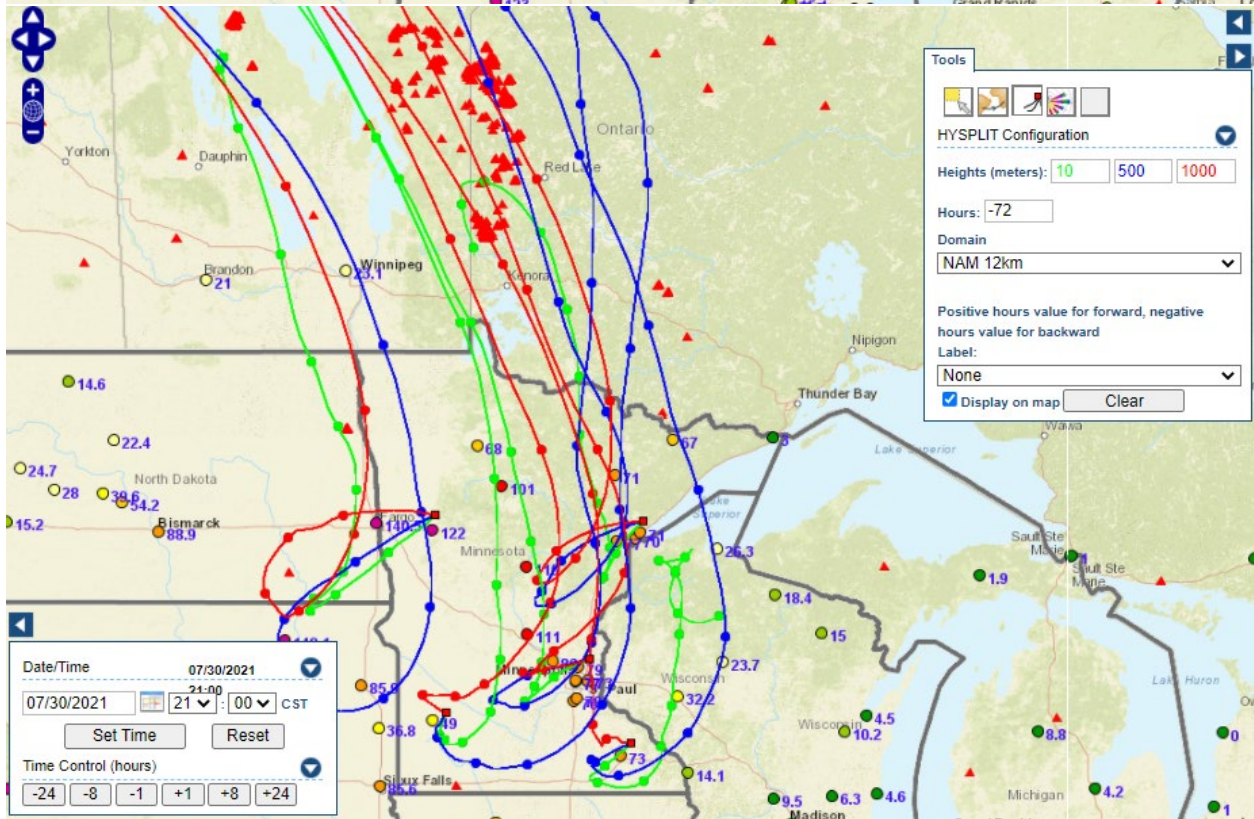

Analyzed smoke, hotspots, and 24-hour PM_{2.5} on July 30, 2021.

MODIS visible satellite for July 30, 2021.

Backward trajectories for July 30, 2021.

7/31/2021 Impacts

Smoke impacts from wildfires located in Canada.