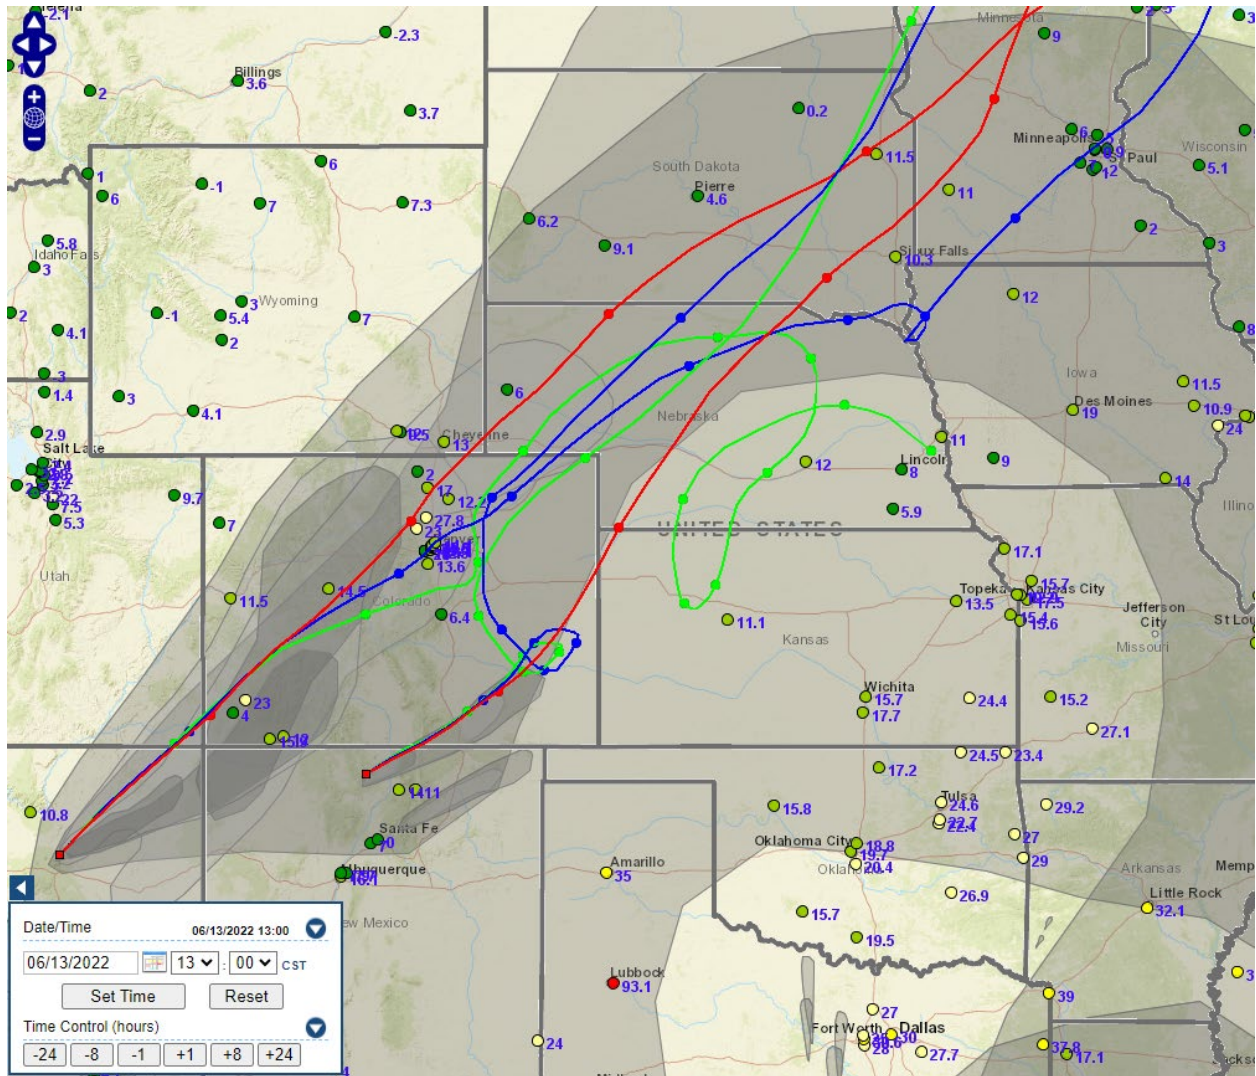

Figure 7: Large incident map for August 14, 2021, from the National Interagency Fire Center. Number 90 is the Greenwood fire, and number 91 is the John Ek fire. The Quetico fires can be seen in the Canada wildfire maps along the Minnesota border.

Figure 8: Major fires of northern Minnesota. Fires from 2021 are depicted in red.

Figure 9: MODIS AQUA visible satellite image from August 24, 2021.

Southwest US wildfires – June 2022

Several fires were present over New Mexico and Arizona during the second week of June 2022 (Figure 10). The Pipeline fire west of Flagstaff, Arizona was particularly active on June 13, 2022, when the burn area rapidly expanded to over 20,000 acres. Heavy smoke can be seen coming from the fire on June 13, with smoke and haze already over Colorado (Figure 11). Forward trajectories from the fire show air parcels originating over the fire on June 13 over Minnesota on June 14 (Figure 12).

Figure 10: Large incident map for June 13, 2022, from the National Interagency Fire Center.

Figure 11: MODIS visible satellite for June 13, 2022, centered over the southwest US.

Figure 12: Forward trajectories originating from the southwest US on June 13, 2022.

Western Canada wildfires – October 2022

Several late season wildfires occurred in western Canada during October 2022. The map below shows fire locations on October 19, 2022 (Figure 13). Satellite images and backward trajectories showing impacts to Minnesota monitors are included in the daily fire impacts section.