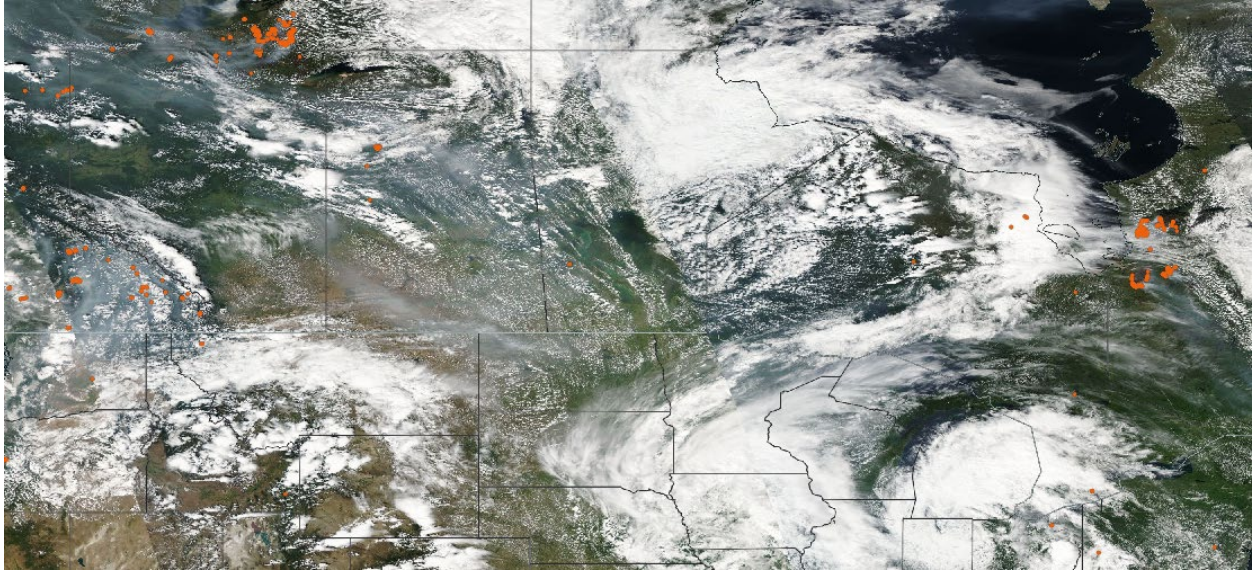

MODIS visible satellite for August 6, 2023.