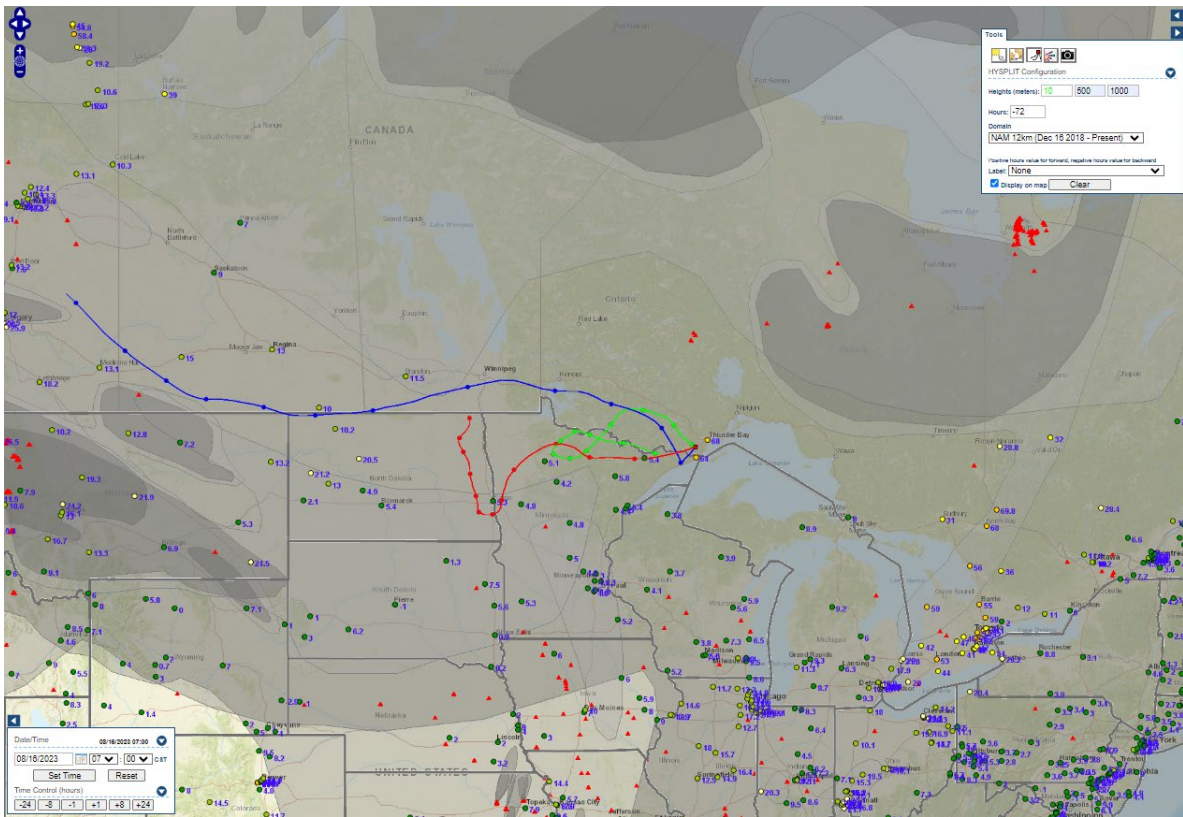

Analyzed smoke, hotspots, and 24-hour PM_{2.5} on August 16, 2023.

MODIS visible satellite for August 16, 2023.

Backward trajectories for August 16, 2023.

8/17/2023 Impacts

Smoke impacts from wildfires located in Canada.