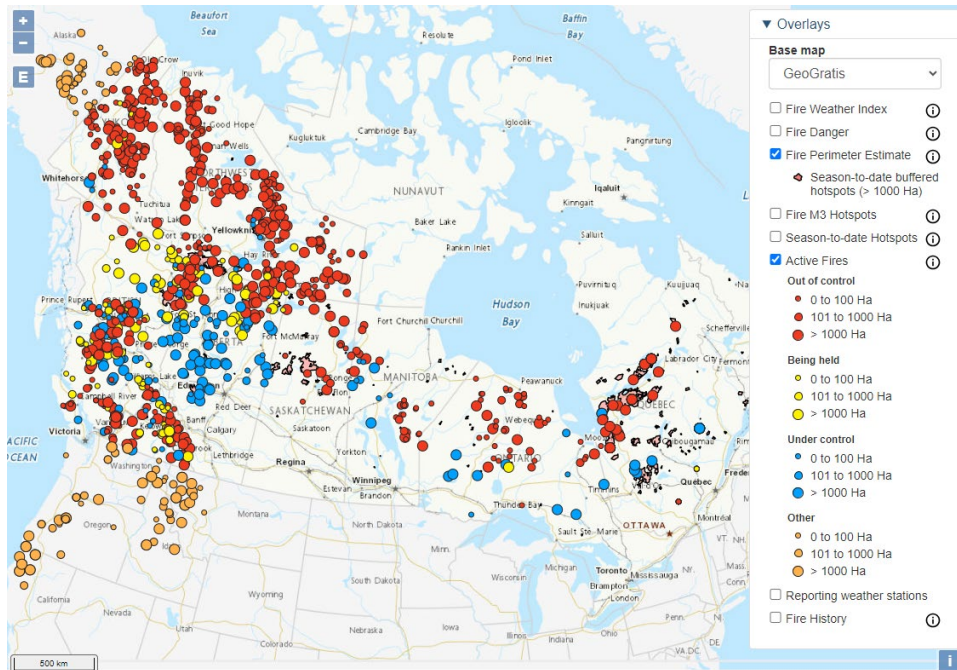

Figure 15p: Active fires and fire perimeters on August 28, 2023.

Figure 15q: Active fires and fire perimeters on September 4, 2023.

Figure 15r: Active fires and fire perimeters on September 11, 2023.

Figure 15: Active fires and fire perimeters on September 18, 2023.

Fire impacts

2021

For 2021, there were 39 days with high smoke impacts (Table 9). Smoke from fires located in Canada impacted Minnesota monitors from July 1 to August 8, and smoke from fires in northeast Minnesota and adjacent areas of western Ontario impacted monitors from August 22-27. Daily satellite imagery, fire locations, and monitor data for each day from 2011 identified in Table 9 can be found in Appendix A.