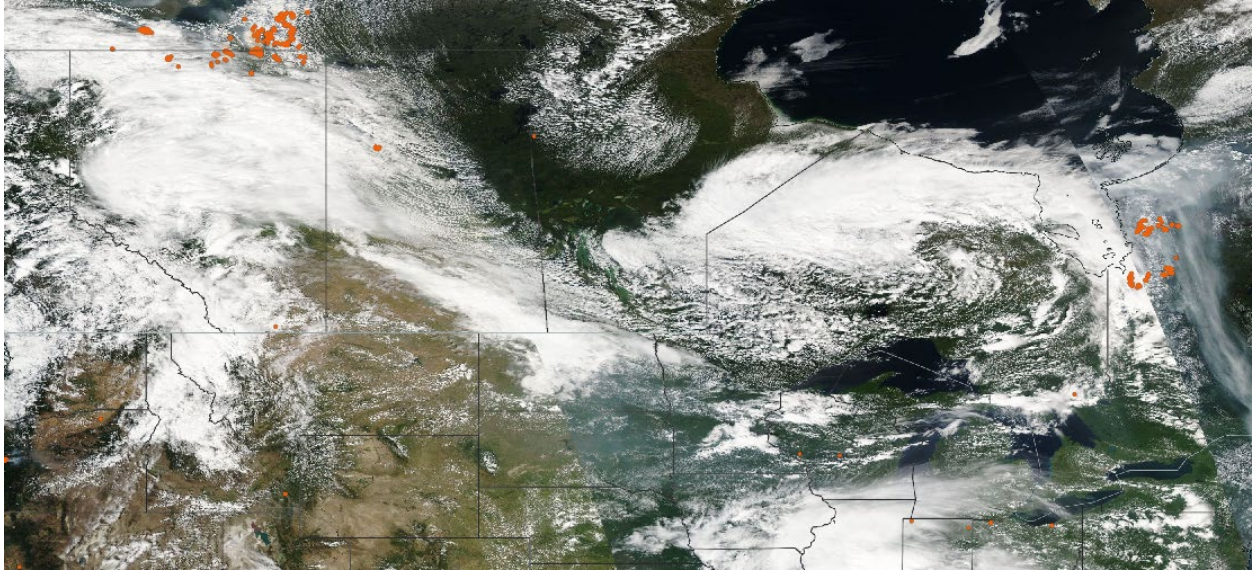

MODIS visible satellite for August 9, 2023.