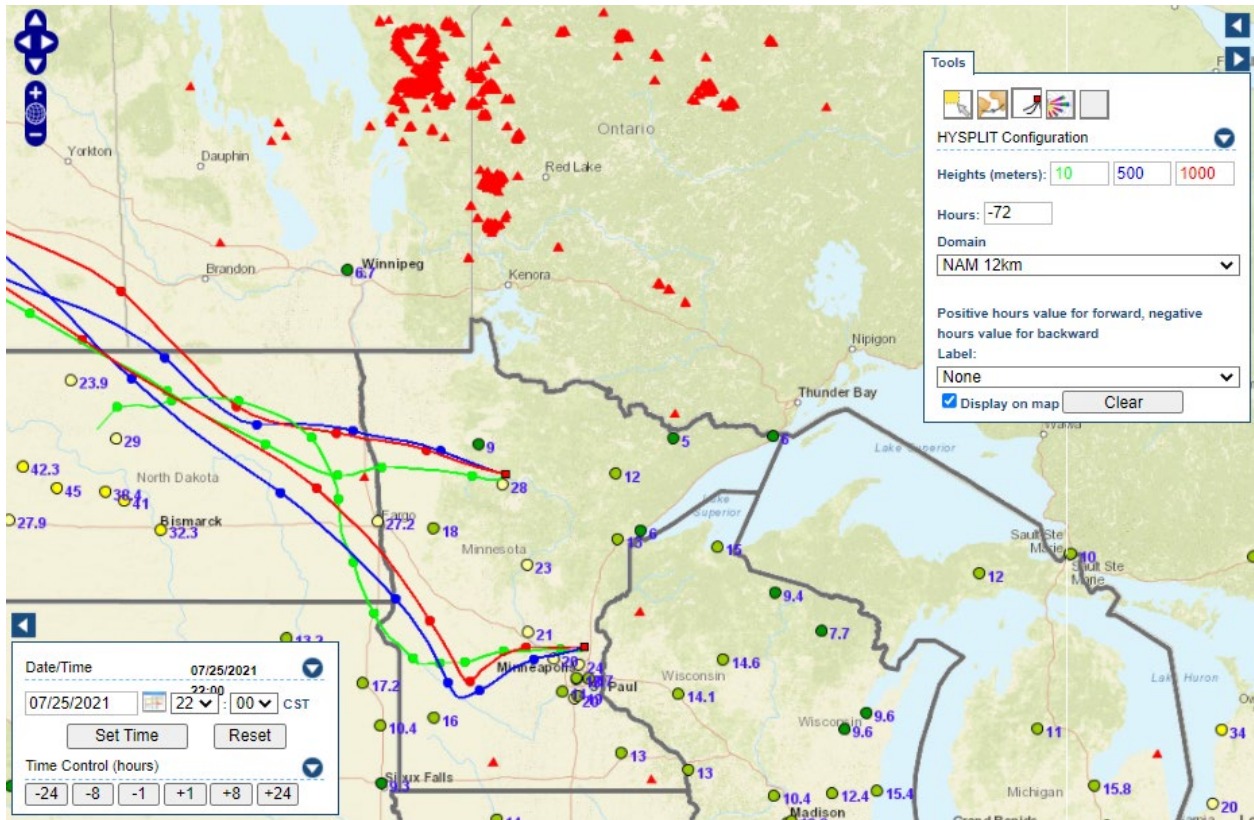

Analyzed smoke, hotspots, and 24-hour PM_{2.5} on July 25, 2021.

MODIS visible satellite for July 25, 2021.

Backward trajectories for July 25, 2021.

7/26/2021 Impacts

Smoke impacts from wildfires located in Canada.