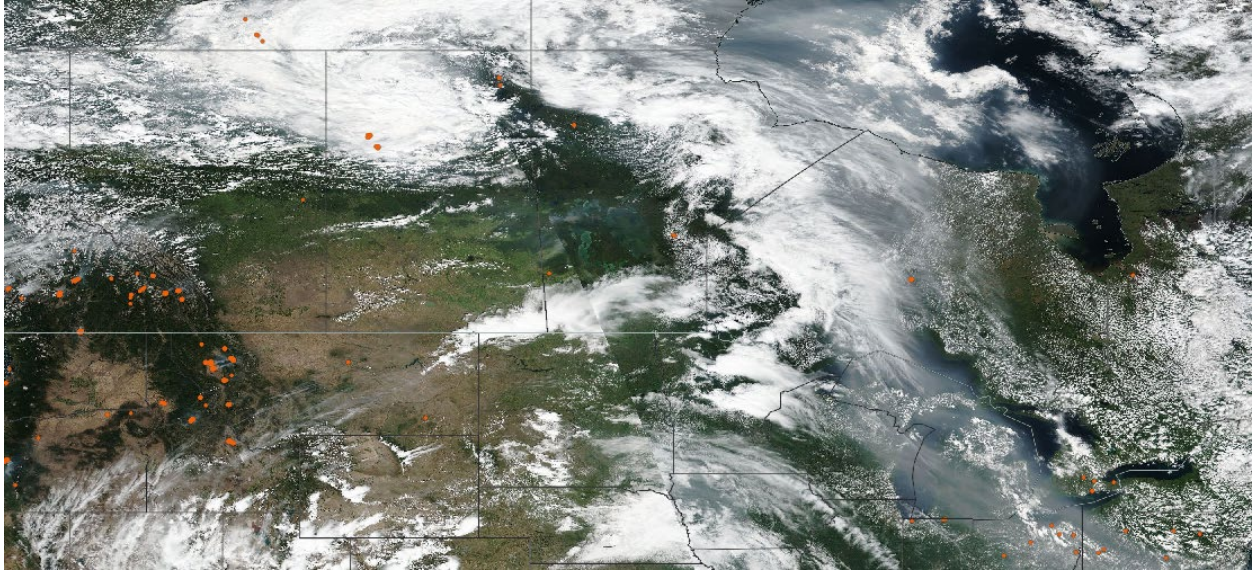

MODIS visible satellite for August 1, 2023.