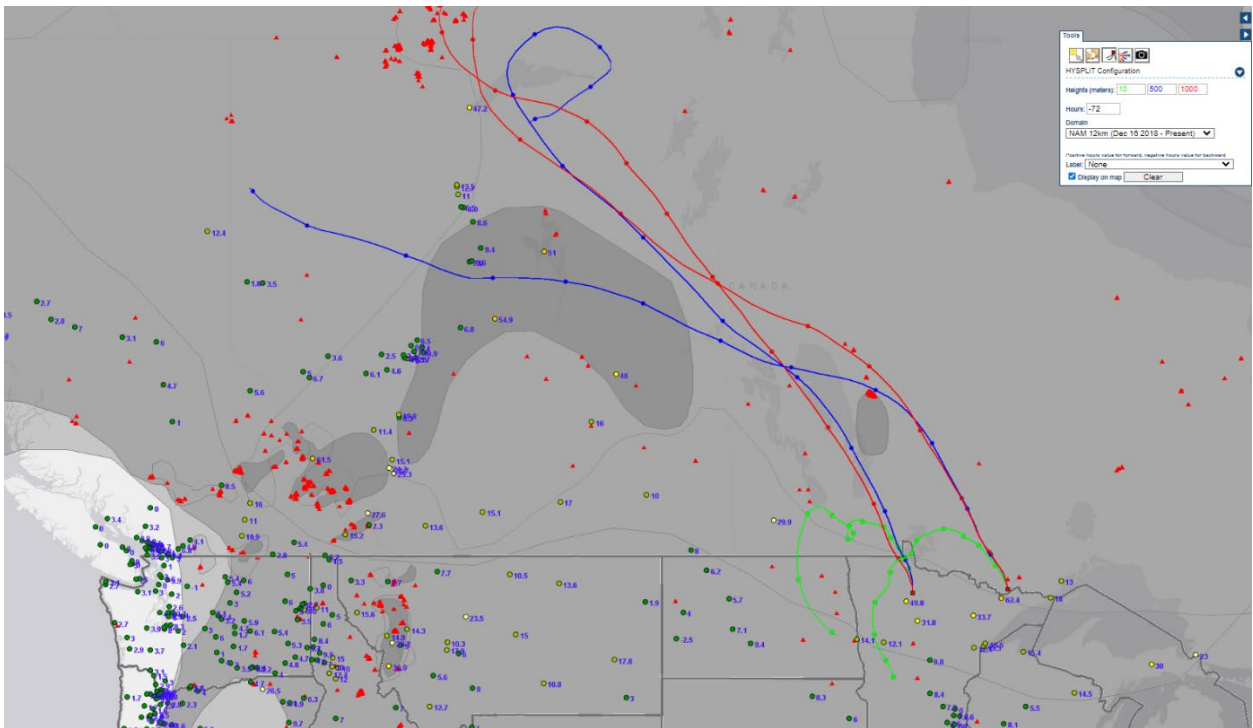

Analyzed smoke, hotspots, and 24-hour PM_{2.5} on August 3, 2023.

MODIS visible satellite for August 3, 2023.

Backward trajectories for August 3, 2023.

8/4/2023 Impacts

Smoke impacts from wildfires located in Canada.