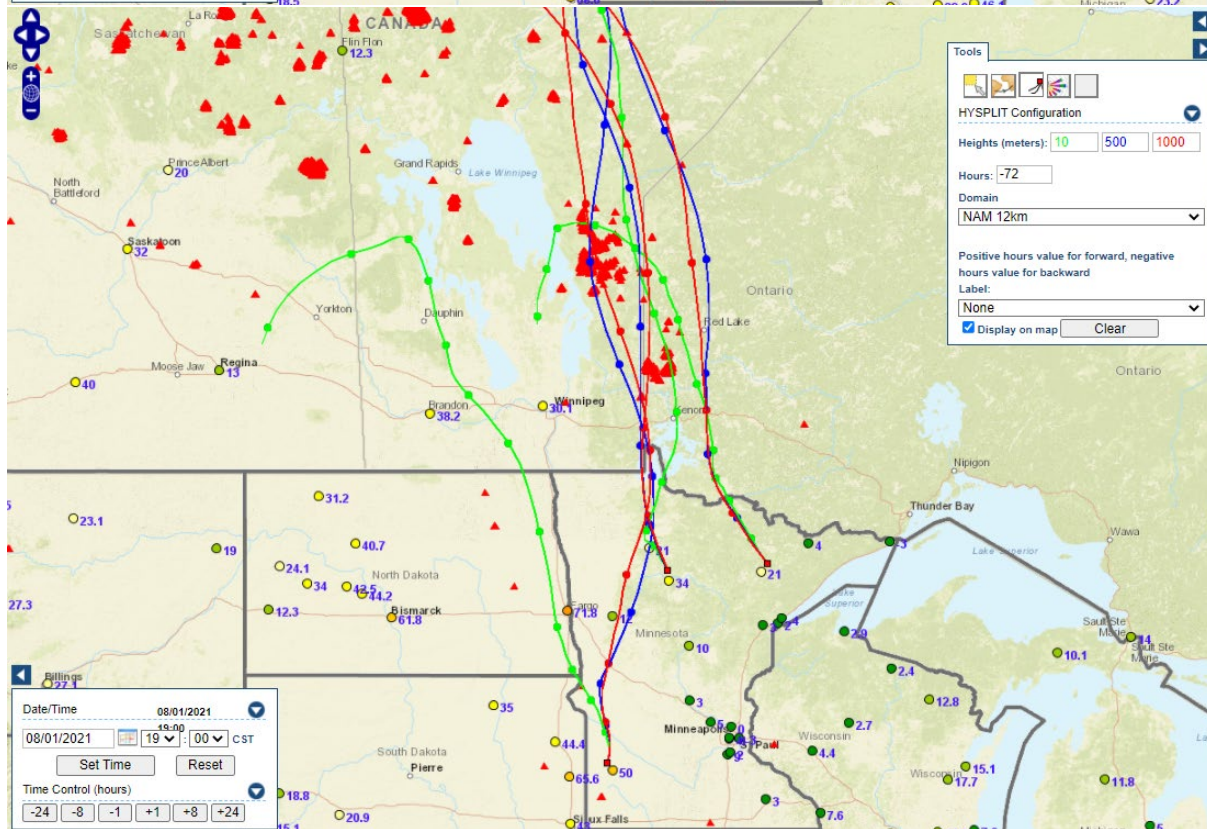

Backward trajectories for August 1, 2021.