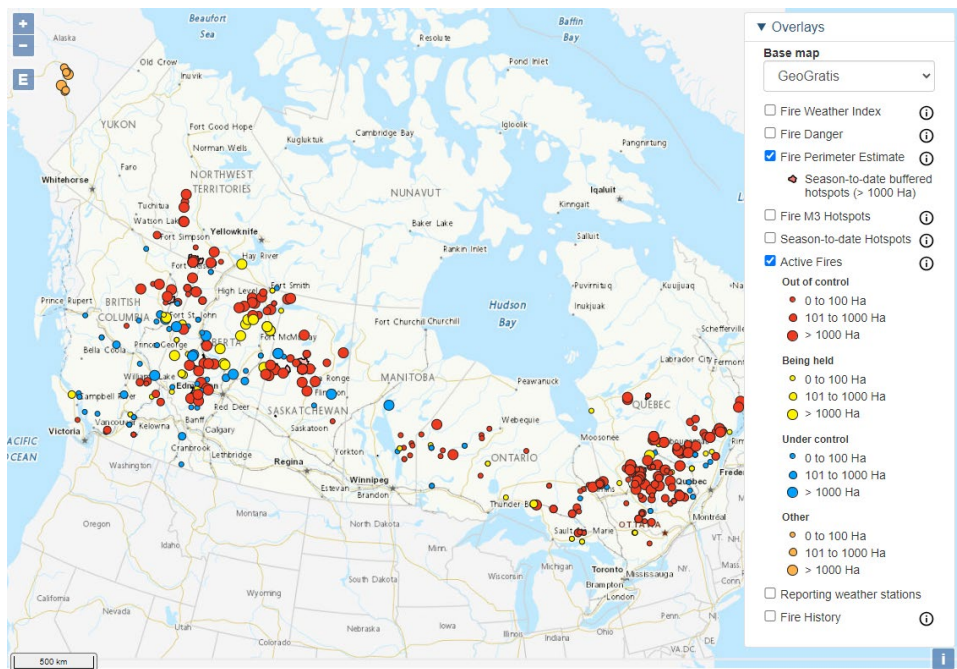

Western Canada wildfires – October 2022

Several late season wildfires occurred in western Canada during October 2022. The map below shows fire locations on October 19, 2022 (Figure 13). Satellite images and backward trajectories showing impacts to Minnesota monitors are included in the daily fire impacts section.

Figure 13: Active fires and fire perimeters on October 19, 2022.

Canada wildfires – Summer 2023

The 2023 wildfire season easily set records for the number of hectares burned (Figure 14). High wildfire activity occurred across most of Canada, meaning that for much of the summer any wind with a northerly component transported wildfire smoke into Minnesota. Figure 15 shows the weekly wildfire activity, starting on May 15, 2023.

Figure 15d: Active fires and fire perimeters on June 5, 2023.

Figure 15e: Active fires and fire perimeters on June 12, 2023.

Figure 15f: Active fires and fire perimeters on June 19, 2023.

Figure 15g: Active fires and fire perimeters on June 26, 2023.