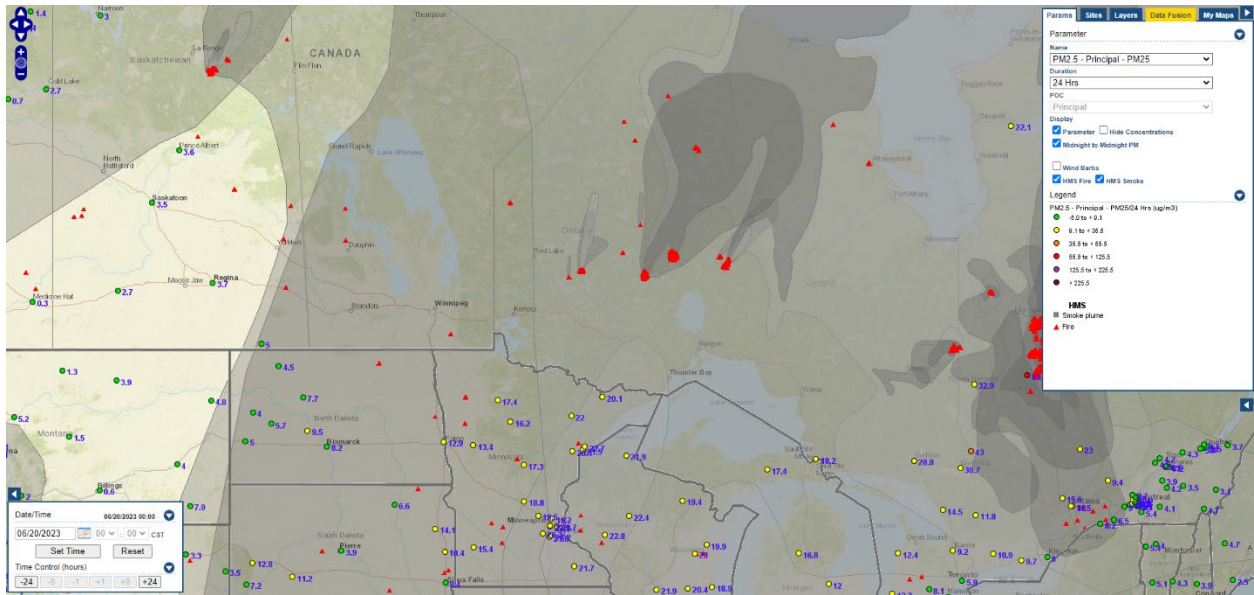

Analyzed smoke, hotspots, and 24-hour PM_{2.5} on June 20, 2023.