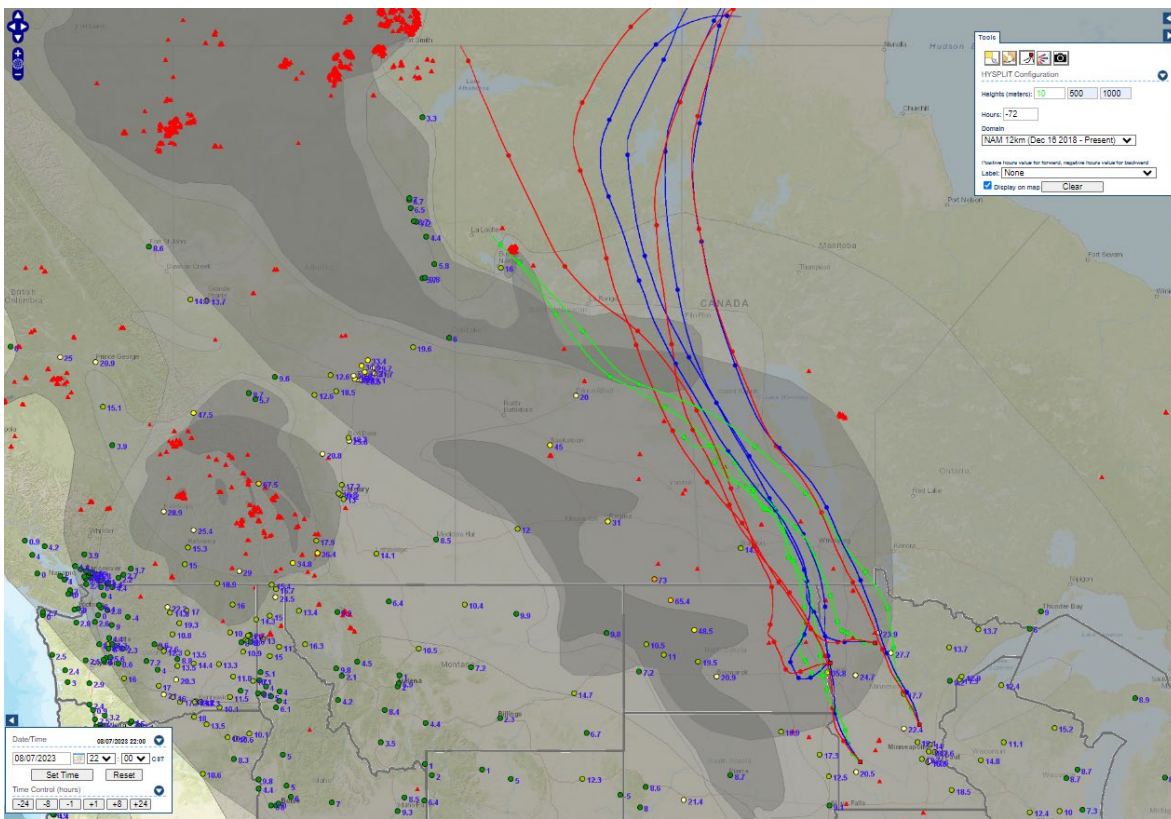

Backward trajectories for August 7, 2023.