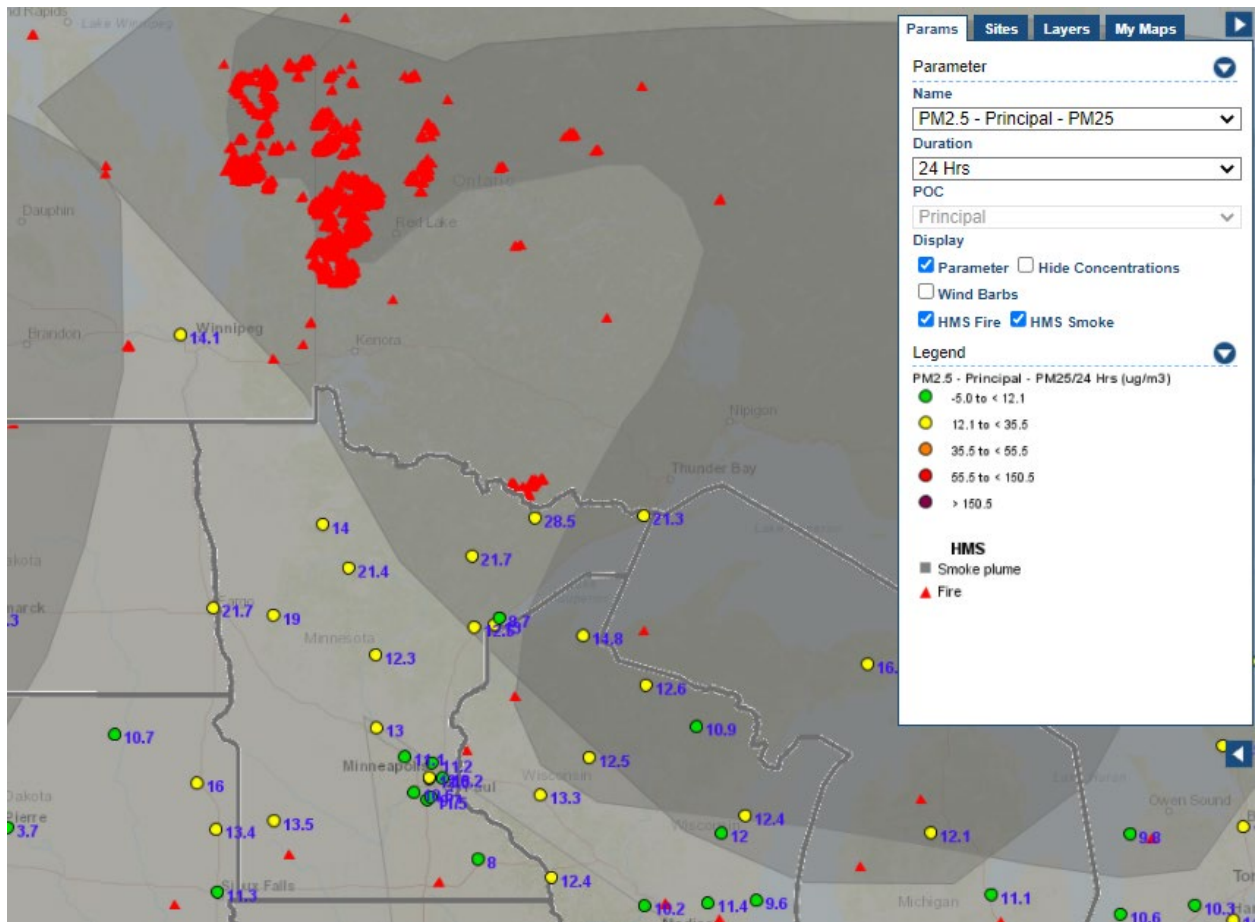

Analyzed smoke, hotspots, and 24-hour PM_{2.5} on July 18, 2021.