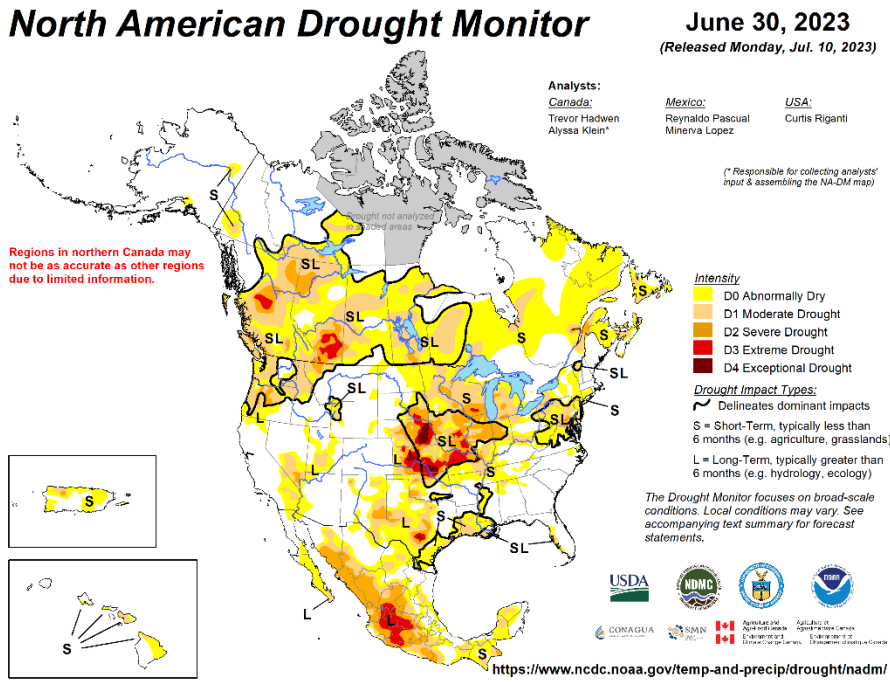

Figure 4c: North American Drought Monitor for June 30, 2023.