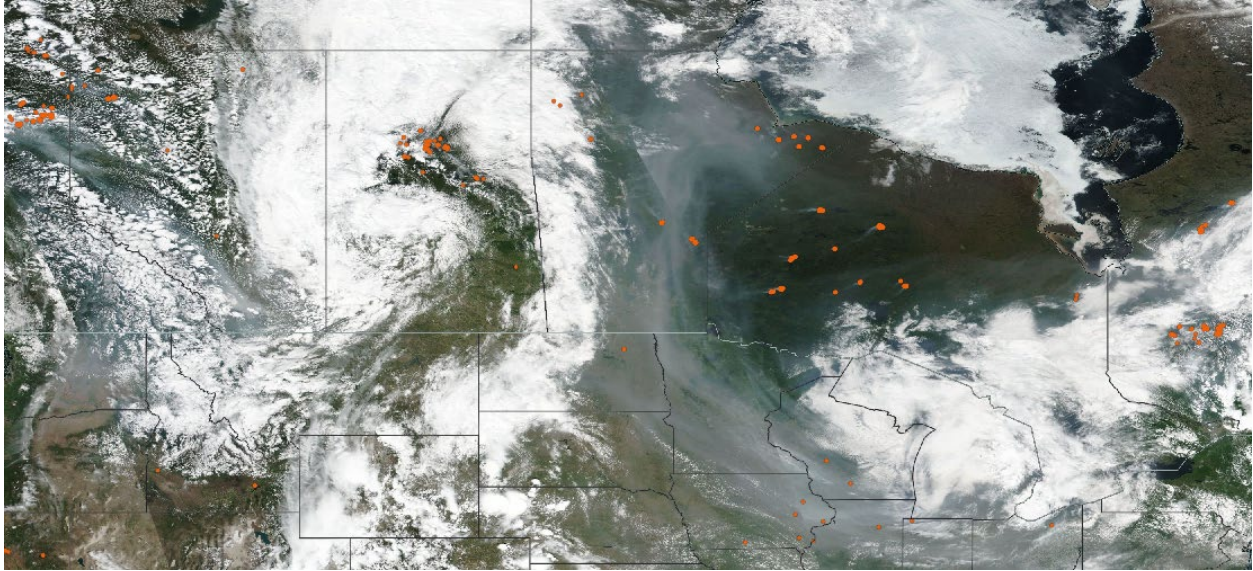

MODIS visible satellite for June 15, 2023.