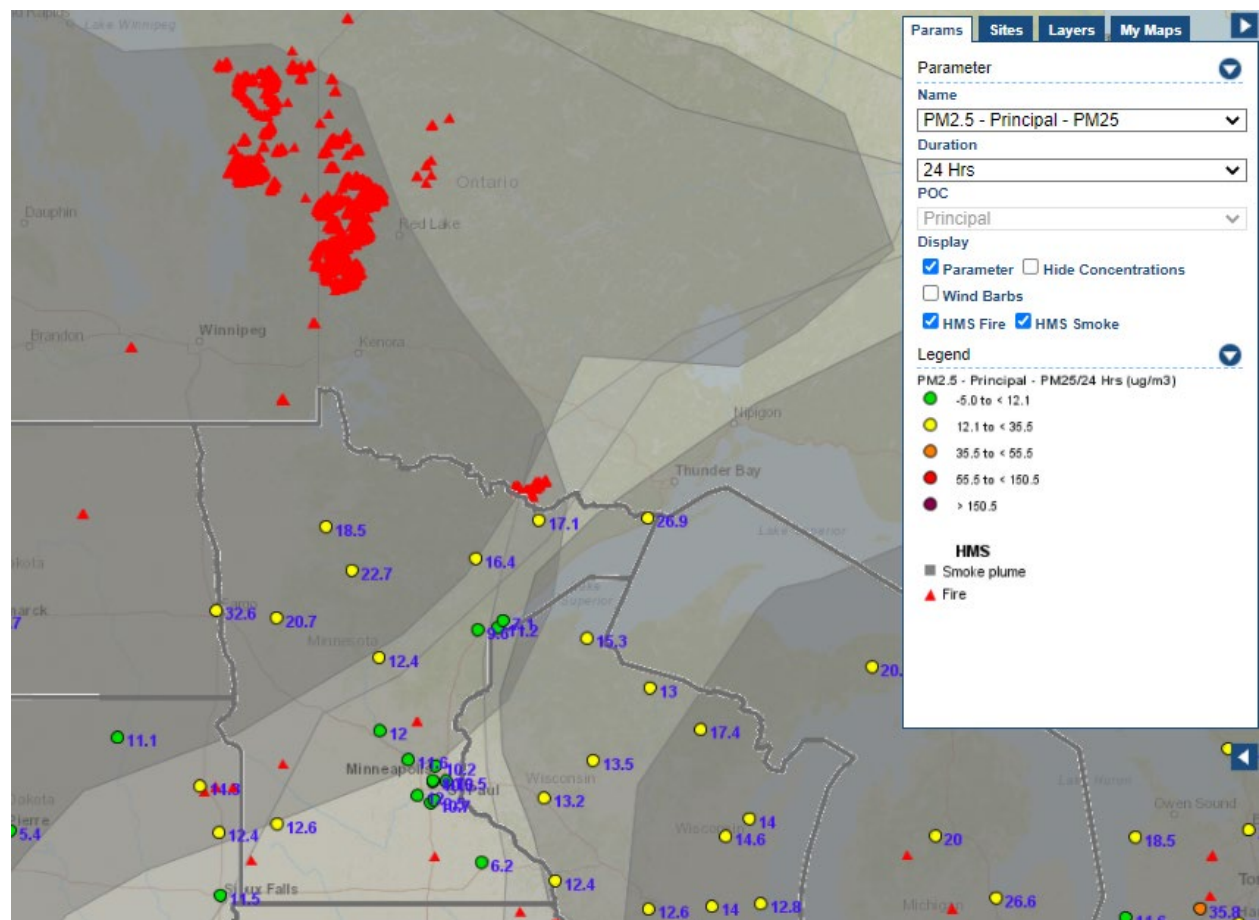

7/19/2021 Impacts

Smoke impacts from wildfires located in Canada.

Monitored 24-hour PM_{2.5} concentrations impacted by smoke on July 19, 2021.

Site	Site AQS	Date (LST)	Daily average (µg/m³)	Max hour (µg/m³)	Notes
Detroit Lakes	270052013	7/19/2021	20.7	28	Canada wildfire smoke
Ely	270750005	7/19/2021	17.1	159	Canada wildfire smoke
Fargo NW	380171004	7/19/2021	32.6	64.7	Canada wildfire smoke
Grand Portage	270317810	7/19/2021	26.9	64	Canada wildfire smoke
Leech Lake Nation	270213410	7/19/2021	22.7	31	Canada wildfire smoke
Red Lake Nation	270072304	7/19/2021	18.5	52	Canada wildfire smoke
Virginia	271377001	7/19/2021	16.4	121	Canada wildfire smoke

Analyzed smoke, hotspots, and 24-hour PM_{2.5} on July 19, 2021.