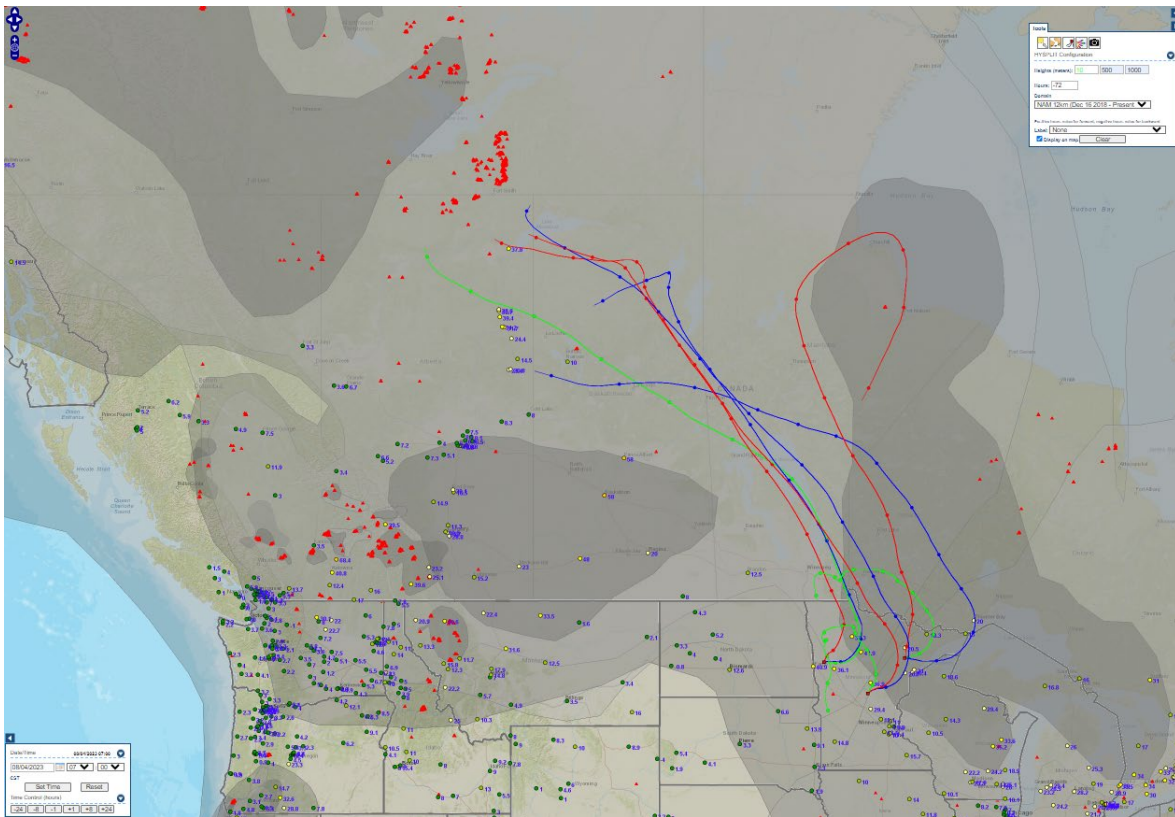

Analyzed smoke, hotspots, and 24-hour PM_{2.5} on August 4, 2023.

MODIS visible satellite for August 4, 2023.

Backward trajectories for August 4, 2023.

8/5/2023 Impacts

Smoke impacts from wildfires located in Canada.