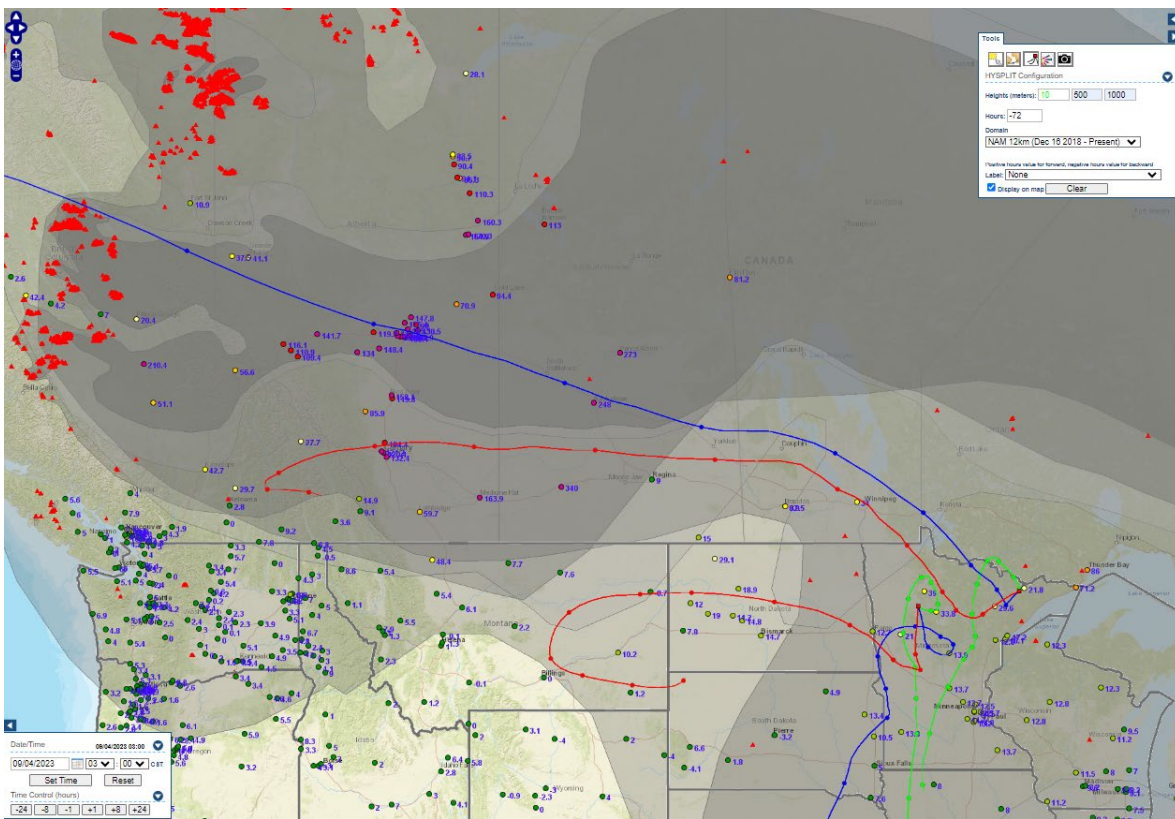

Analyzed smoke, hotspots, and 24-hour PM_{2.5} on September 4, 2023.

MODIS visible satellite for September 4, 2023.

Backward trajectories for September 4, 2023.

9/5/2023 Impacts

Smoke impacts from wildfires located in Canada.