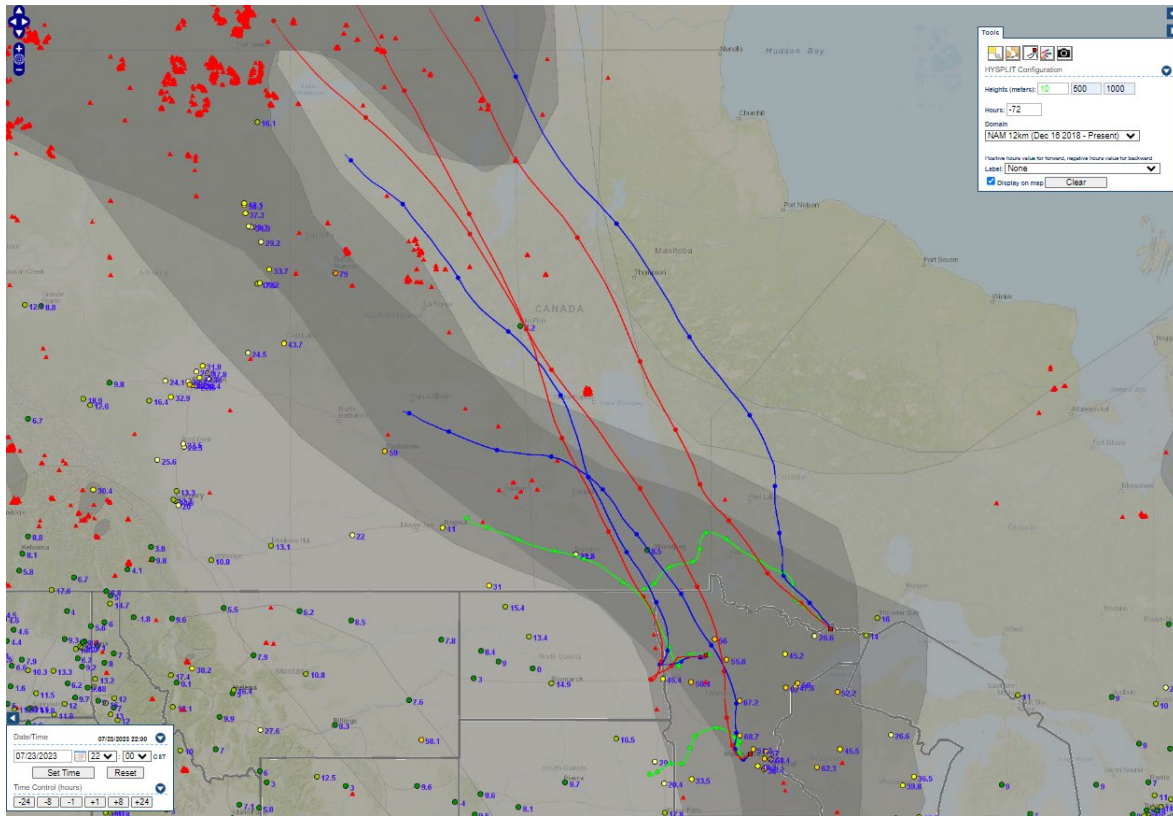

Analyzed smoke, hotspots, and 24-hour PM_{2.5} on July 23, 2023.

MODIS visible satellite for July 23, 2023.

Backward trajectories for July 23, 2023.

7/24/2023 Impacts

Smoke impacts from wildfires located in Canada.