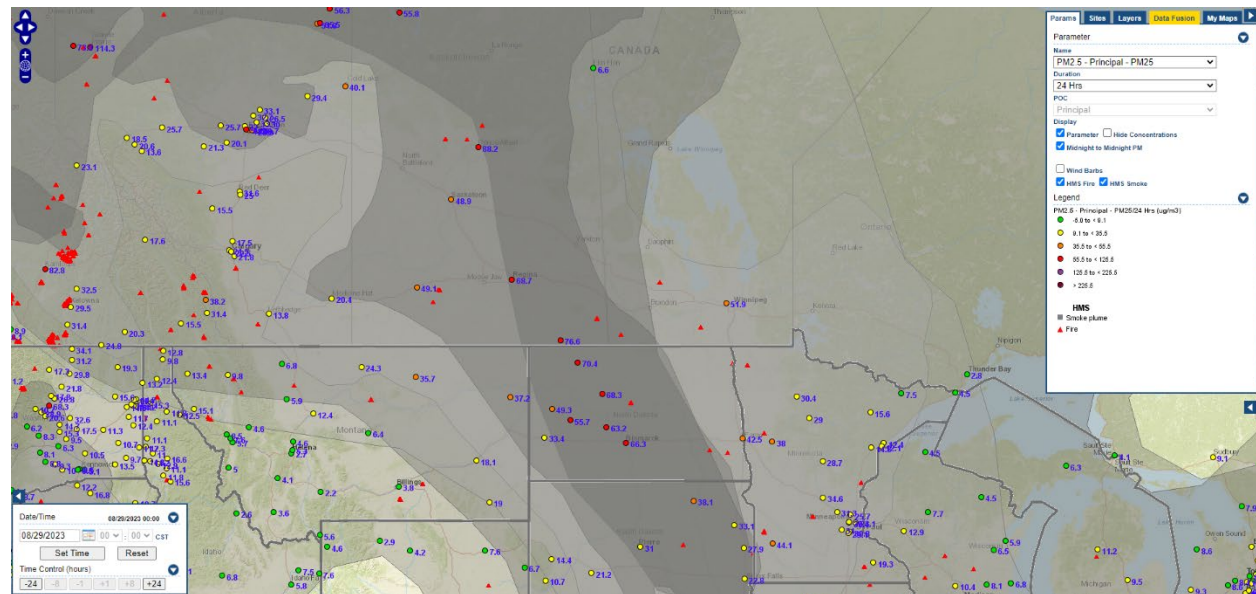

8/29/2023 Impacts

Smoke impacts from wildfires located in Canada.

Monitored 24-hour PM_{2.5} concentrations impacted by smoke on August 29, 2023.

Site	Site AQS	Date (LST)	Daily average (µg/m³)	Max hour (µg/m³)	Notes
Apple Valley	270370470	8/29/2023	30.9	46.6	Canada Wildfire Smoke
Blaine	270031002	8/29/2023	25.8	39.5	Canada Wildfire Smoke
Brainerd	270353204	8/29/2023	28.7	49.7	Canada Wildfire Smoke
Detroit Lakes	270052013	8/29/2023	38.0	73.5	Canada Wildfire Smoke
Fargo NW	380171004	8/29/2023	42.5	79.5	Canada Wildfire Smoke
Lakeville - Near Road	270370480	8/29/2023	29.1	43.5	Canada Wildfire Smoke
Leech Lake Nation	270213410	8/29/2023	29.0	43.8	Canada Wildfire Smoke
Marshall	270834210	8/29/2023	44.1	76.5	Canada Wildfire Smoke
Minneapolis - Phillips	270530963	8/29/2023	30.5	44.8	Canada Wildfire Smoke
Minneapolis - Near Road	270530962	8/29/2023	27.3	40.7	Canada Wildfire Smoke
Red Lake Nation	270072304	8/29/2023	30.5	41.5	Canada Wildfire Smoke
Rochester	271095008	8/29/2023	19.3	29	Canada Wildfire Smoke
Shakopee	271390505	8/29/2023	31.1	43.3	Canada Wildfire Smoke
St. Cloud	271453052	8/29/2023	34.6	48.7	Canada Wildfire Smoke
St. Michael	271713201	8/29/2023	31.3	41.7	Canada Wildfire Smoke
St. Paul-Harding	271230871	8/29/2023	24.1	38.8	Canada Wildfire Smoke

Analyzed smoke, hotspots, and 24-hour PM_{2.5} on August 29, 2023.