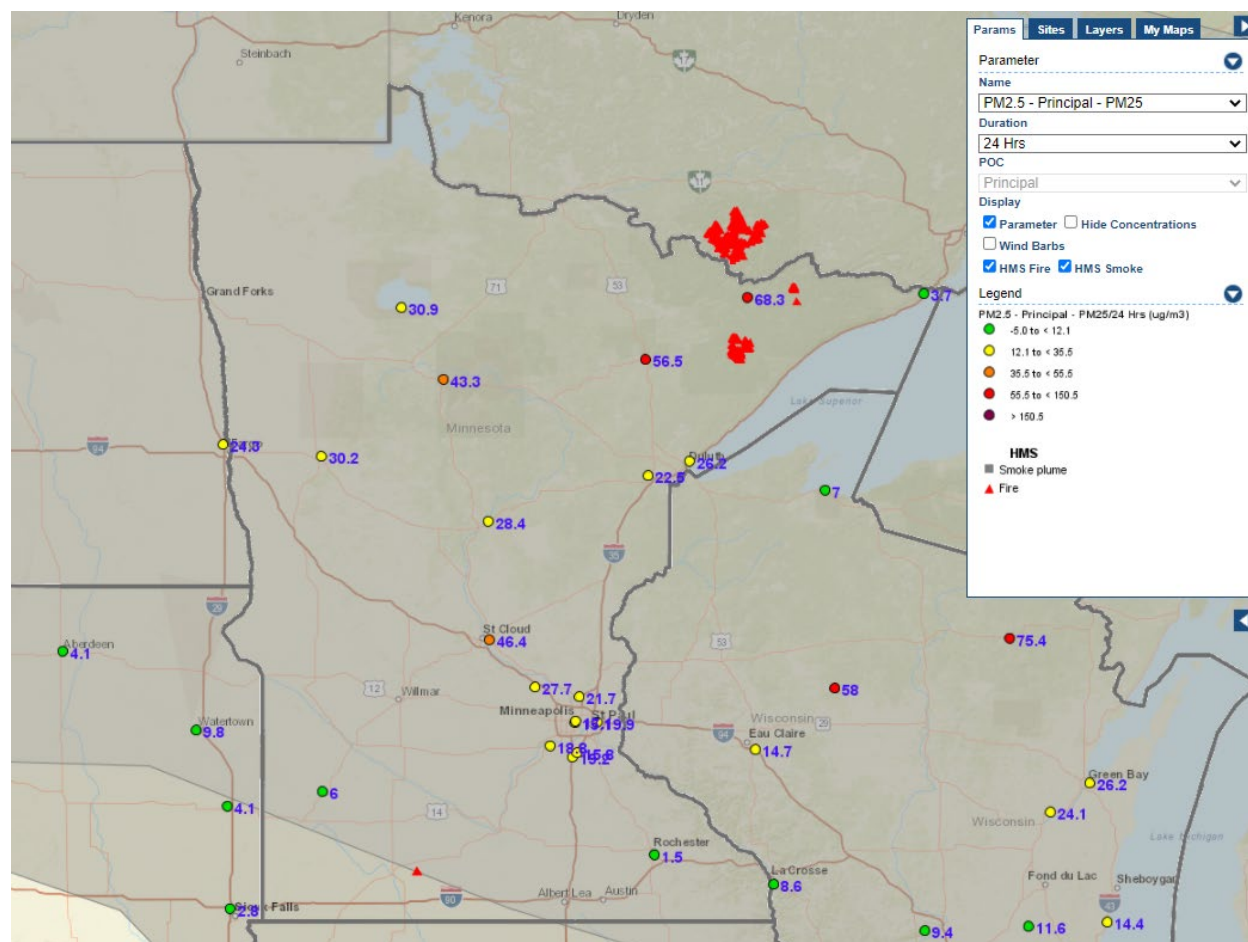

Site	Site AQS	Date (LST)	Daily average ($\mu\text{g}/\text{m}^3$)	Max hour ($\mu\text{g}/\text{m}^3$)	Notes
Minneapolis - Near Road	270530962	8/26/2021	17.1	60	Northeast MN fires
Minneapolis - Phillips	270530963	8/26/2021	17.5	59	Northeast MN fires
Red Lake Nation	270072304	8/26/2021	31.0	184	Northeast MN fires
Shakopee	271390505	8/26/2021	18.8	53	Northeast MN fires
St. Cloud	271453052	8/26/2021	46.5	170	Northeast MN fires
St. Michael	271713201	8/26/2021	27.7	135	Northeast MN fires
St. Paul-Harding	271230871	8/26/2021	20.0	73	Northeast MN fires
Virginia	271377001	8/26/2021	56.5	225	Northeast MN fires
West Duluth	271377554	8/26/2021		74	Northeast MN fires

Analyzed smoke, hotspots, and 24-hour PM_{2.5} on August 26, 2021.