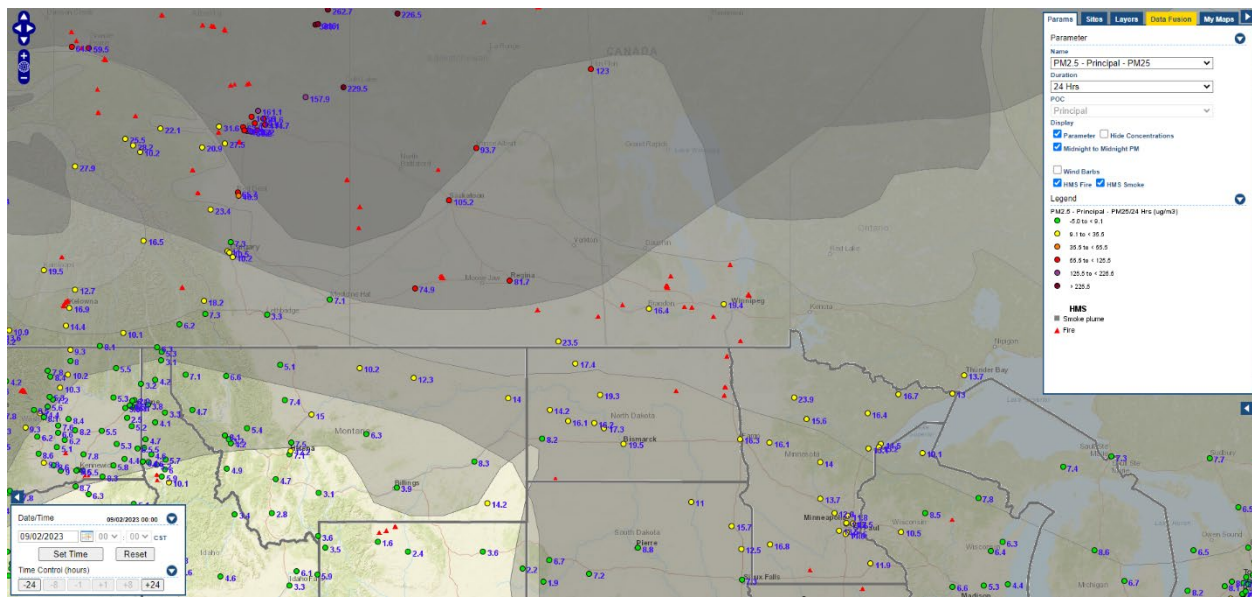

9/2/2023 Impacts

Smoke impacts from wildfires located in Canada.

Monitored 24-hour PM_{2.5} concentrations impacted by smoke on September 2, 2023.

Site	Site AQS	Date (LST)	Daily average (µg/m³)	Max hour (µg/m³)	Notes
Ely	270750005	9/2/2023	16.8	28.4	Canada Wildfire Smoke
Red Lake Nation	270072304	9/2/2023	23.9	39.7	Canada Wildfire Smoke
Virginia	271377001	9/2/2023	16.5	28.6	Canada Wildfire Smoke

Analyzed smoke, hotspots, and 24-hour PM_{2.5} on September 2, 2023.