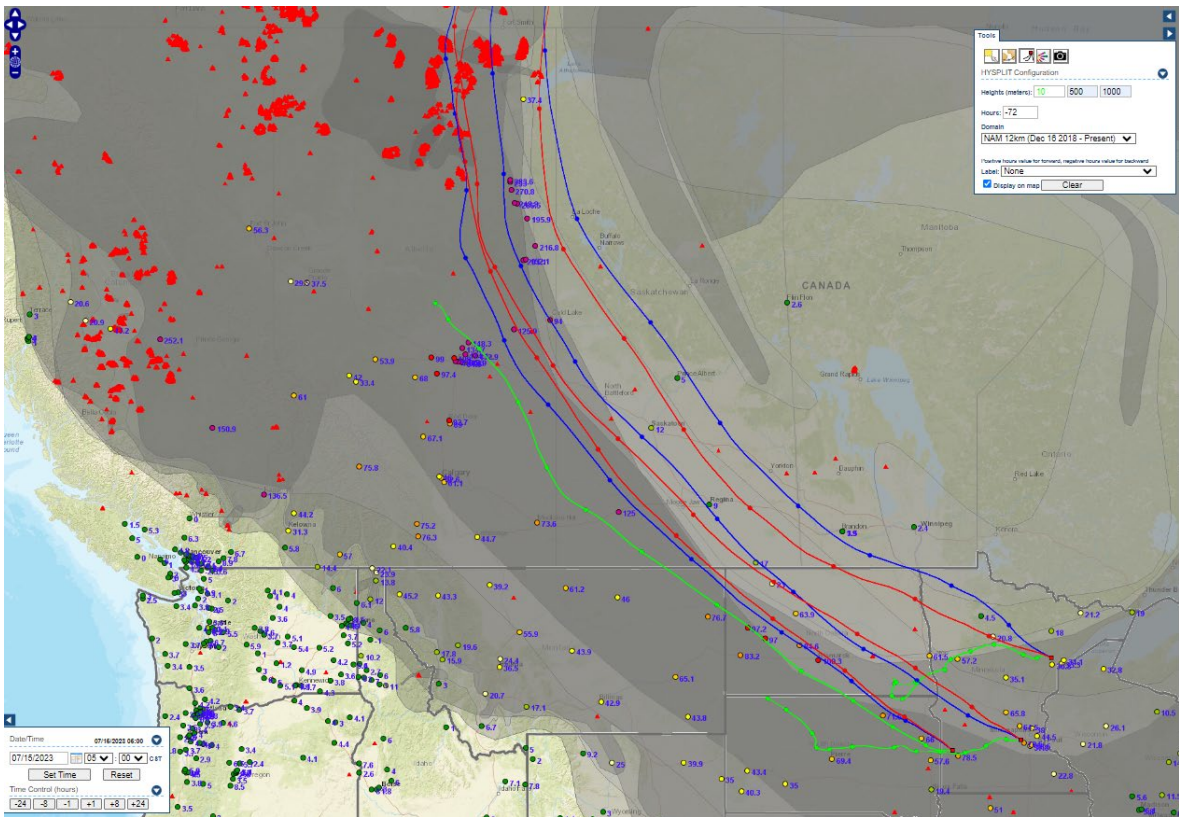

Analyzed smoke, hotspots, and 24-hour PM_{2.5} on July 15, 2023.

MODIS visible satellite for July 15, 2023.

Backward trajectories for July 15, 2023.

7/16/2023 Impacts

Smoke impacts from wildfires located in Canada.