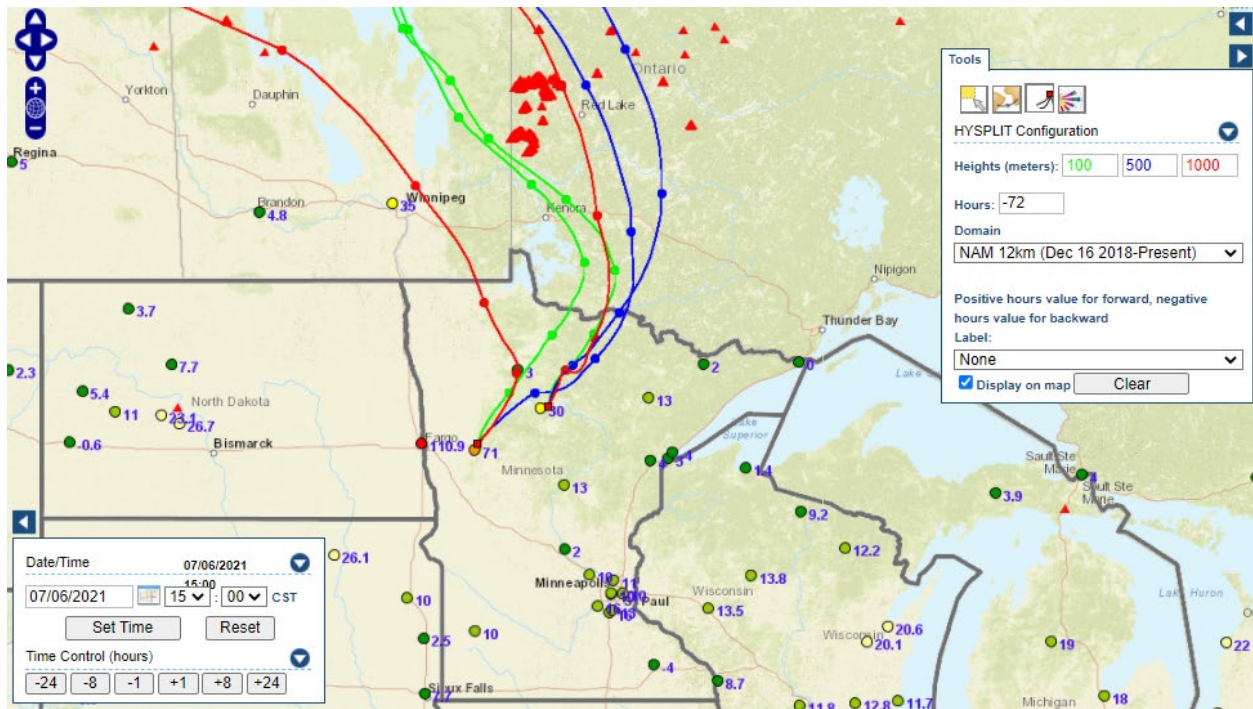

Backward trajectories for July 6, 2021.

7/10/2021 Impacts

Smoke impacts from wildfires located in Canada.

Monitored 24-hour PM_{2.5} concentrations impacted by smoke on July 10, 2021.

Site	Site AQS	Date (LST)	Daily average (µg/m³)	Max hour (µg/m³)	Notes
Ely	270750005	7/10/2021	14.2	55	Canada wildfire smoke
Leech Lake Nation	270213410	7/10/2021	16.5	29	Canada wildfire smoke
Virginia	271377001	7/10/2021	12.5	28	Canada wildfire smoke