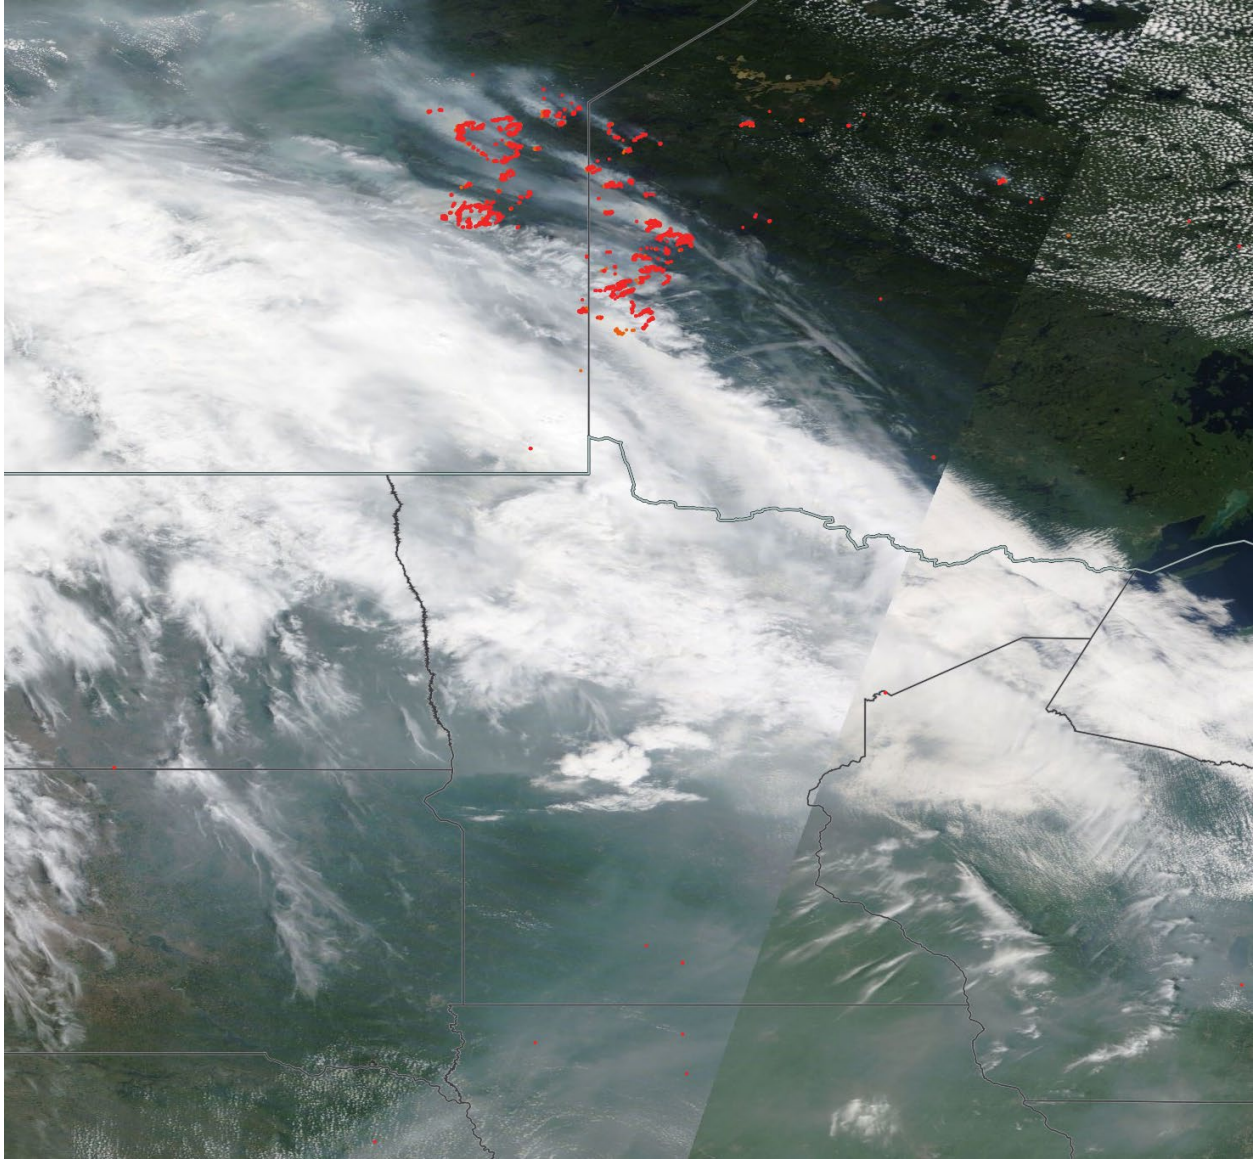

MODIS visible satellite for July 20, 2021.