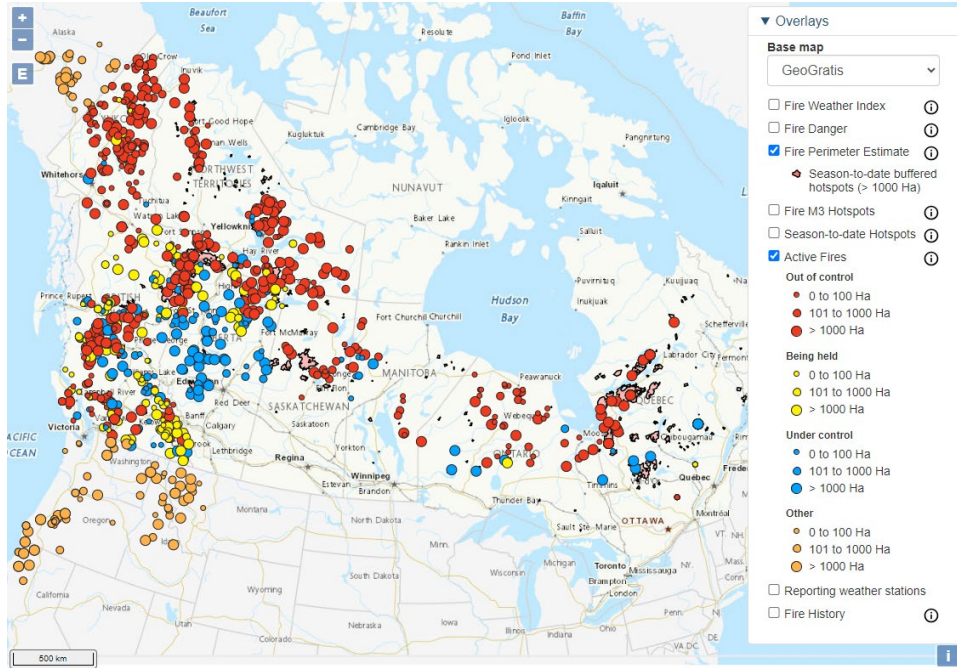

Figure 15o: Active fires and fire perimeters on August 21, 2023.