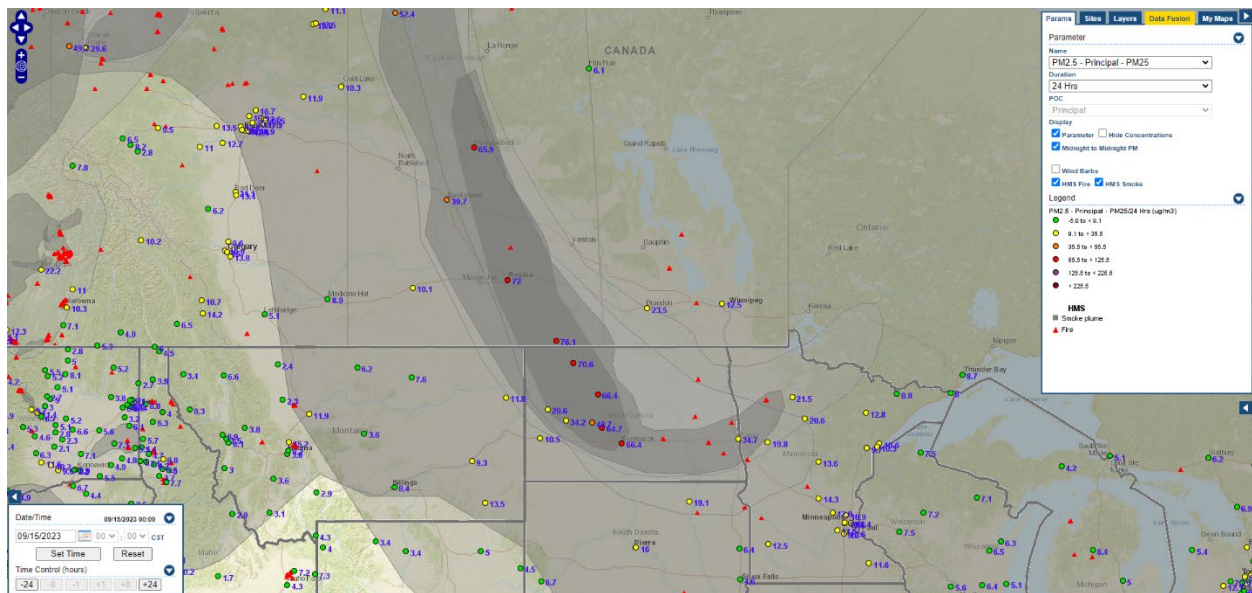

9/15/2023 Impacts

Smoke impacts from wildfires located in Canada.

Monitored 24-hour PM_{2.5} concentrations impacted by smoke on September 15, 2023.

Site	Site AQS	Date (LST)	Daily average (µg/m³)	Max hour (µg/m³)	Notes
Detroit Lakes	270052013	9/15/2023	19.9	32.9	Canada Wildfire Smoke
Fargo NW	380171004	9/15/2023	34.7	115.5	Canada Wildfire Smoke
Leech Lake Nation	270213410	9/15/2023	20.7	47.8	Canada Wildfire Smoke
Red Lake Nation	270072304	9/15/2023	21.5	51.9	Canada Wildfire Smoke

Analyzed smoke, hotspots, and 24-hour PM_{2.5} on September 15, 2023.