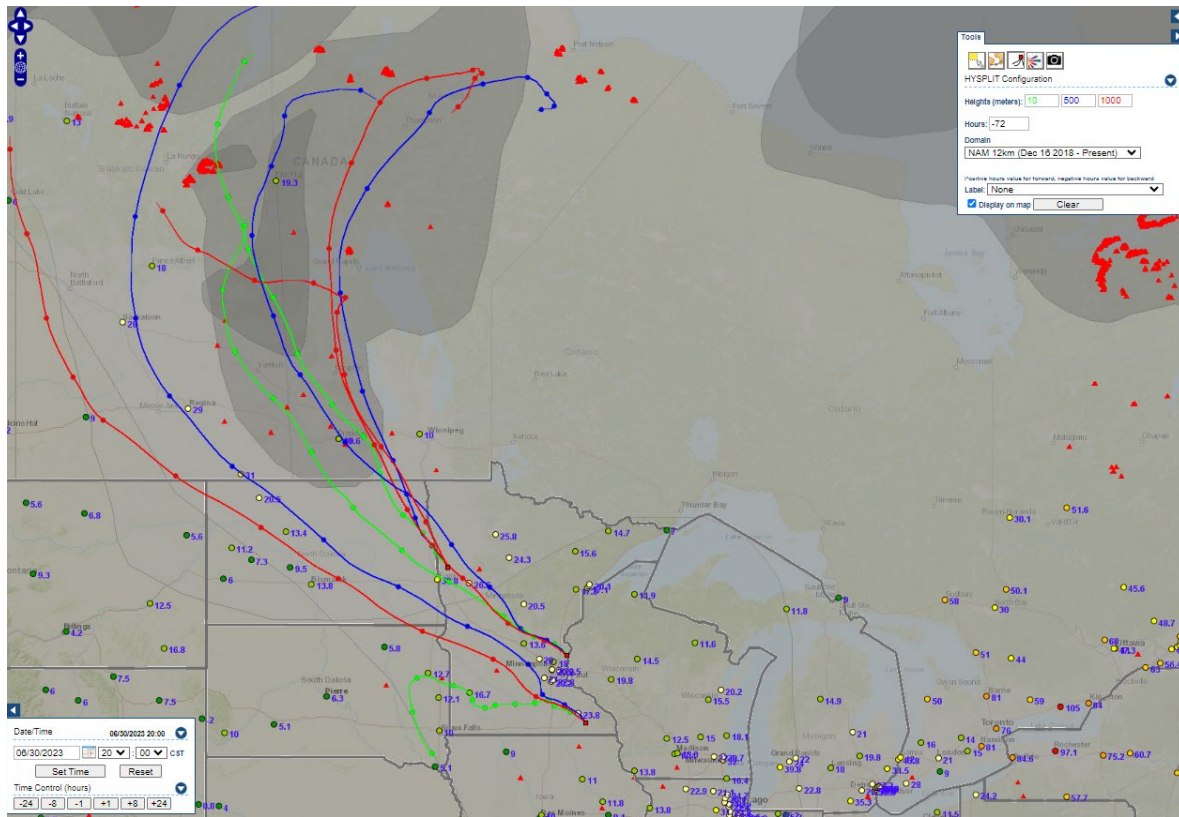

Analyzed smoke, hotspots, and 24-hour PM_{2.5} on June 30, 2023.

MODIS visible satellite for June 30, 2023.

Backward trajectories for June 30, 2023.

7/1/2023 Impacts

Smoke impacts from wildfires located in Canada.