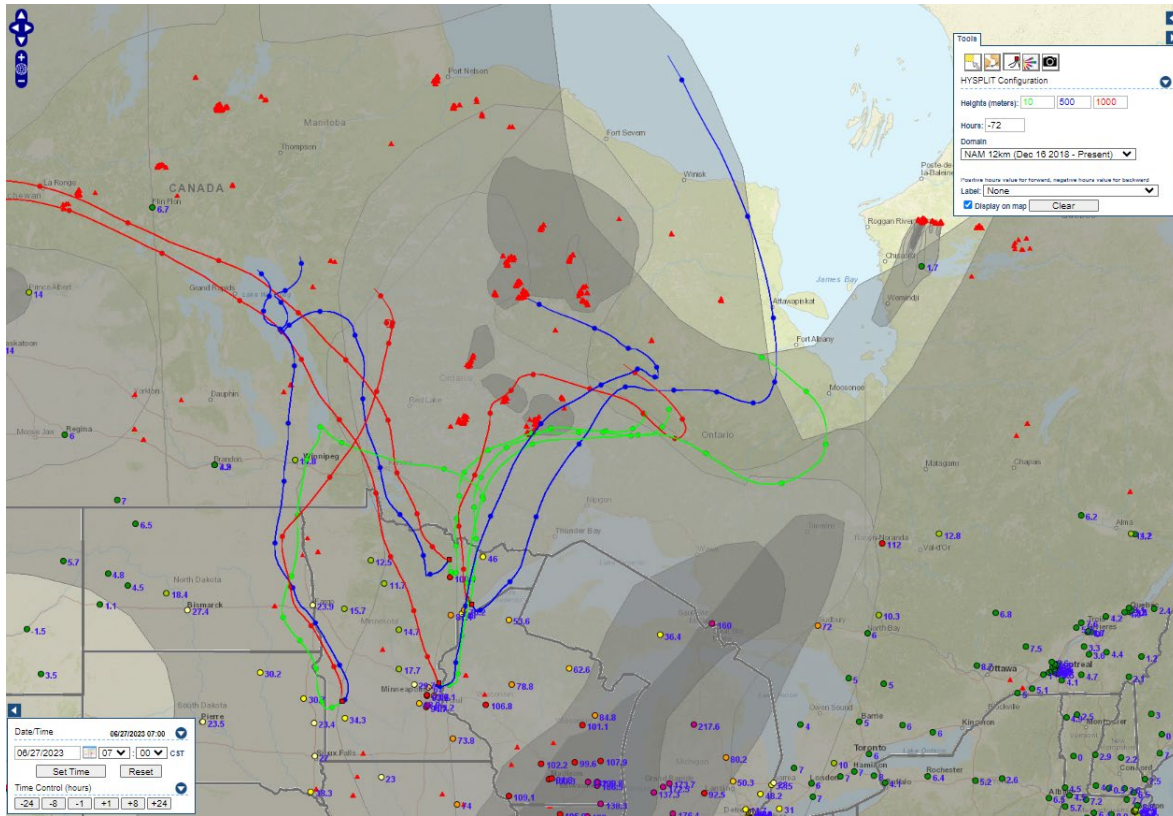

Backward trajectories for June 27, 2023.