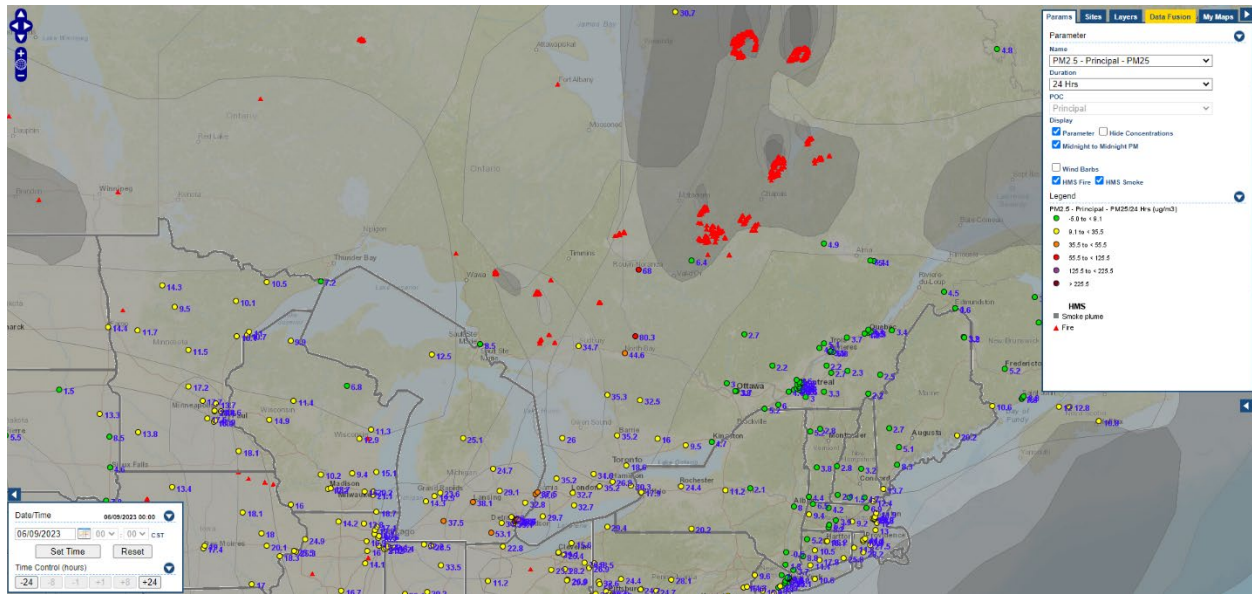

6/9/2023 Impacts

Smoke impacts from wildfires located in Canada.

Monitored 24-hour PM_{2.5} concentrations impacted by smoke on June 9, 2023.

Site	Site AQS	Date (LST)	Daily average (µg/m³)	Max hour (µg/m³)	Notes
Minneapolis - Phillips	270530963	6/9/2023	21.1	62	Canada Wildfire Smoke

Analyzed smoke, hotspots, and 24-hour PM_{2.5} on June 9, 2023.