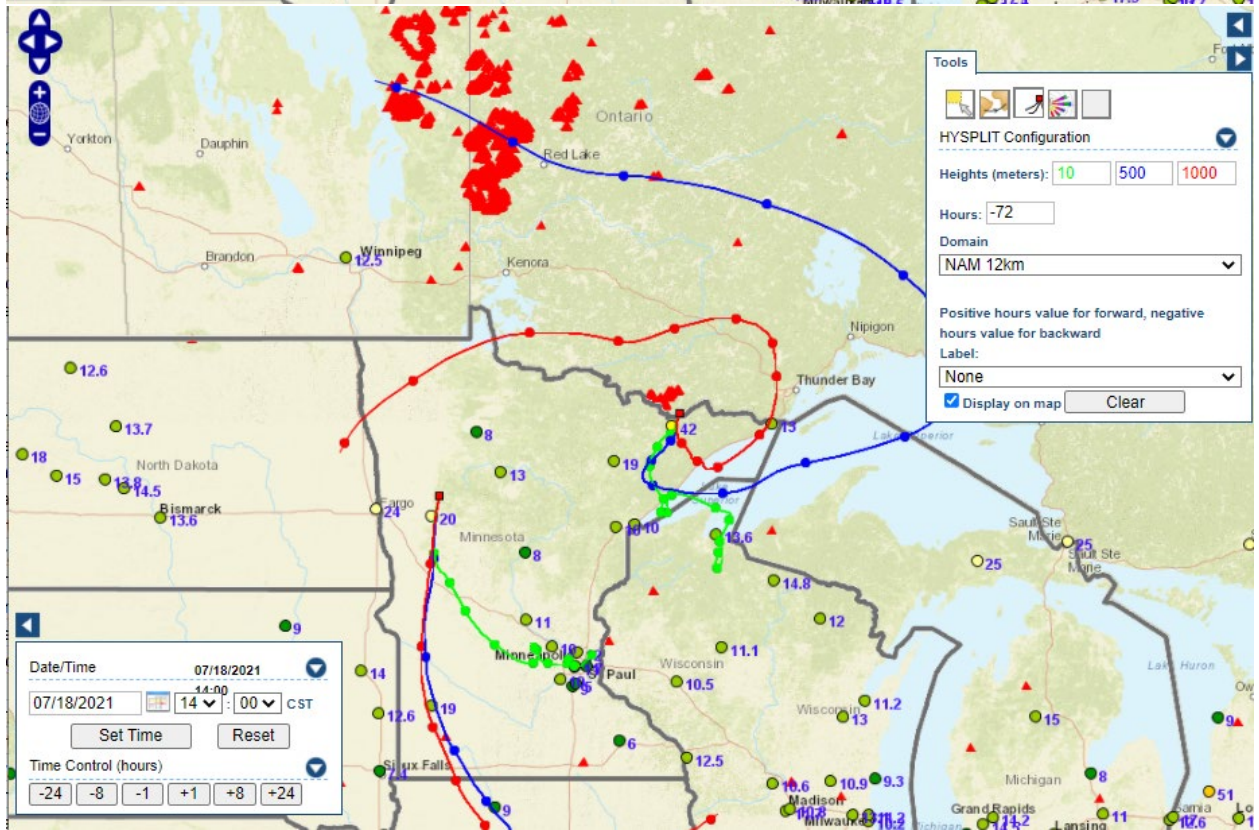

Analyzed smoke, hotspots, and 24-hour PM_{2.5} on July 18, 2021.

MODIS visible satellite for July 18, 2021.

Backward trajectories for July 18, 2021.

7/19/2021 Impacts

Smoke impacts from wildfires located in Canada.