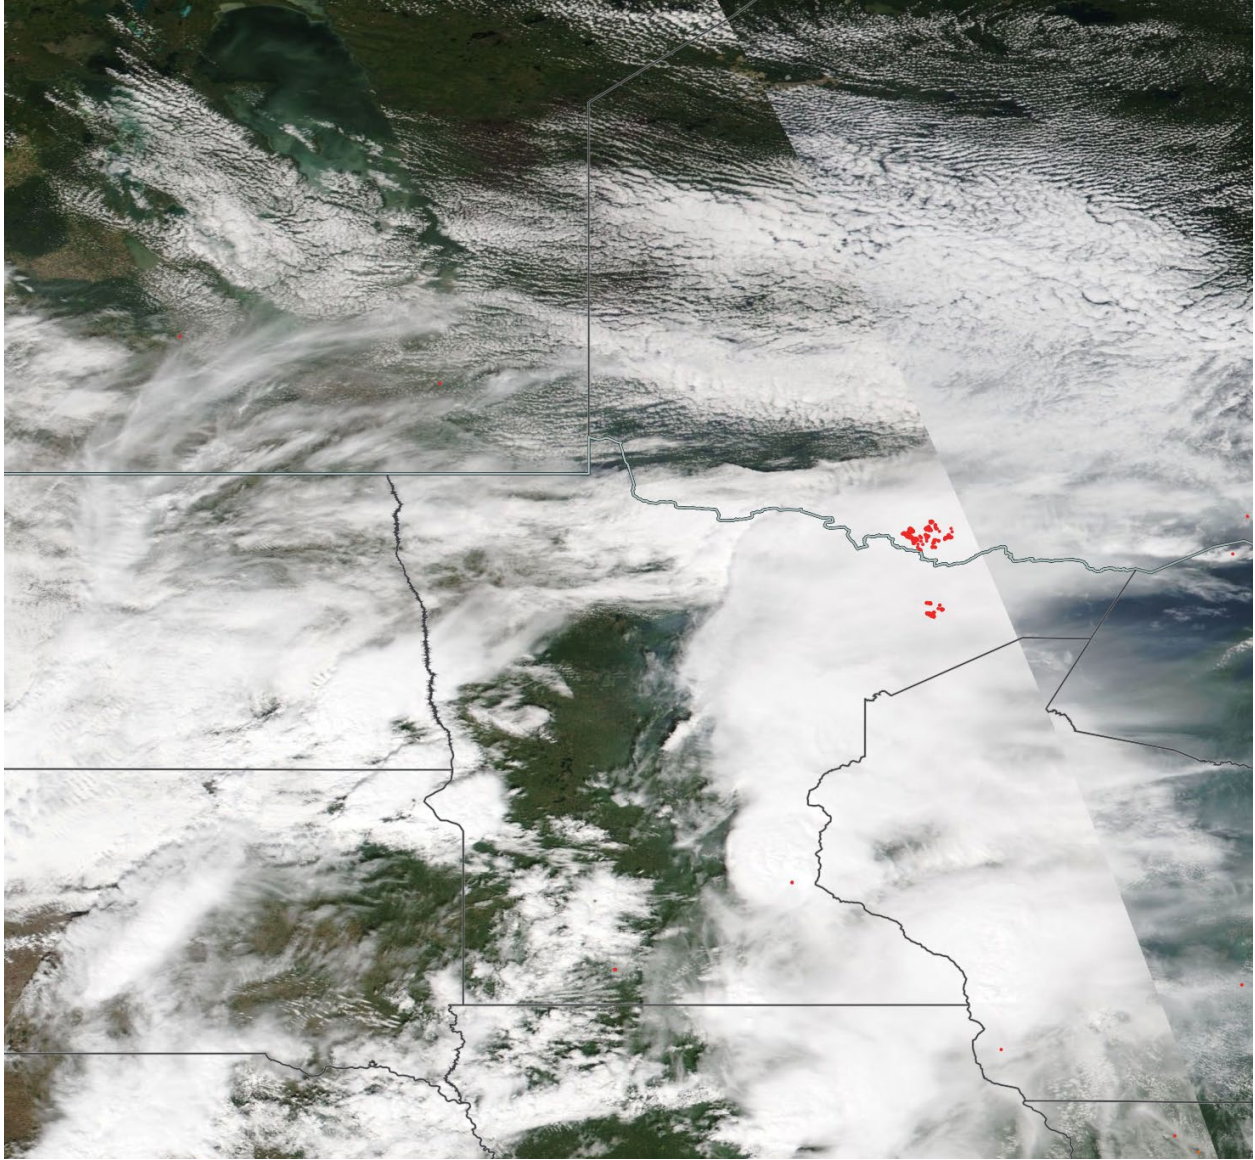

MODIS visible satellite for August 26, 2021.