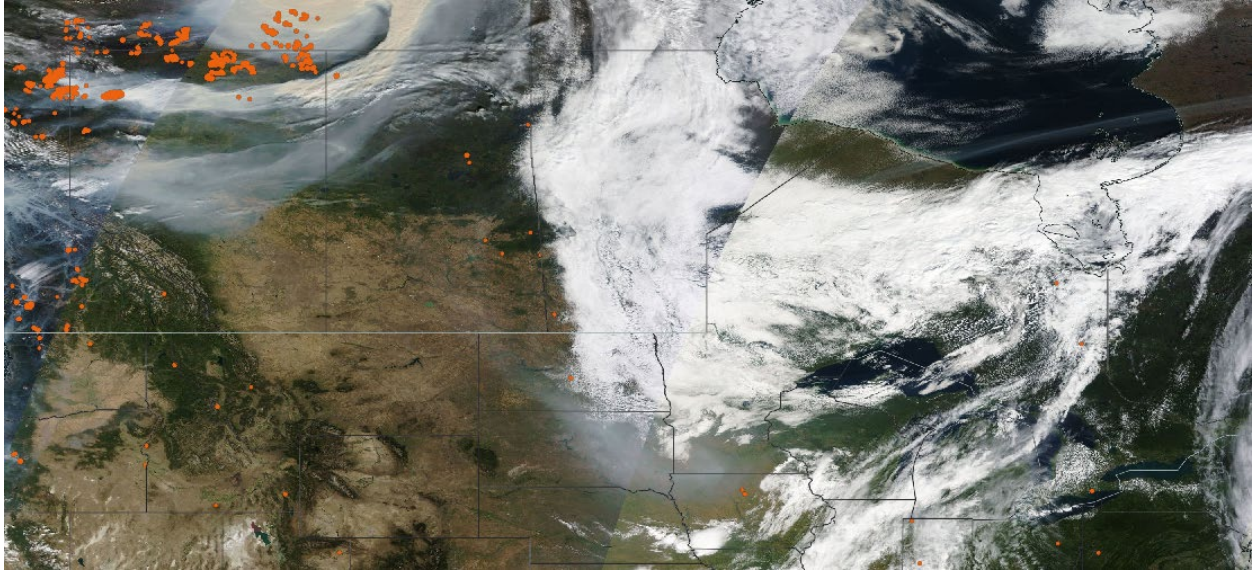

MODIS visible satellite for September 16, 2023.