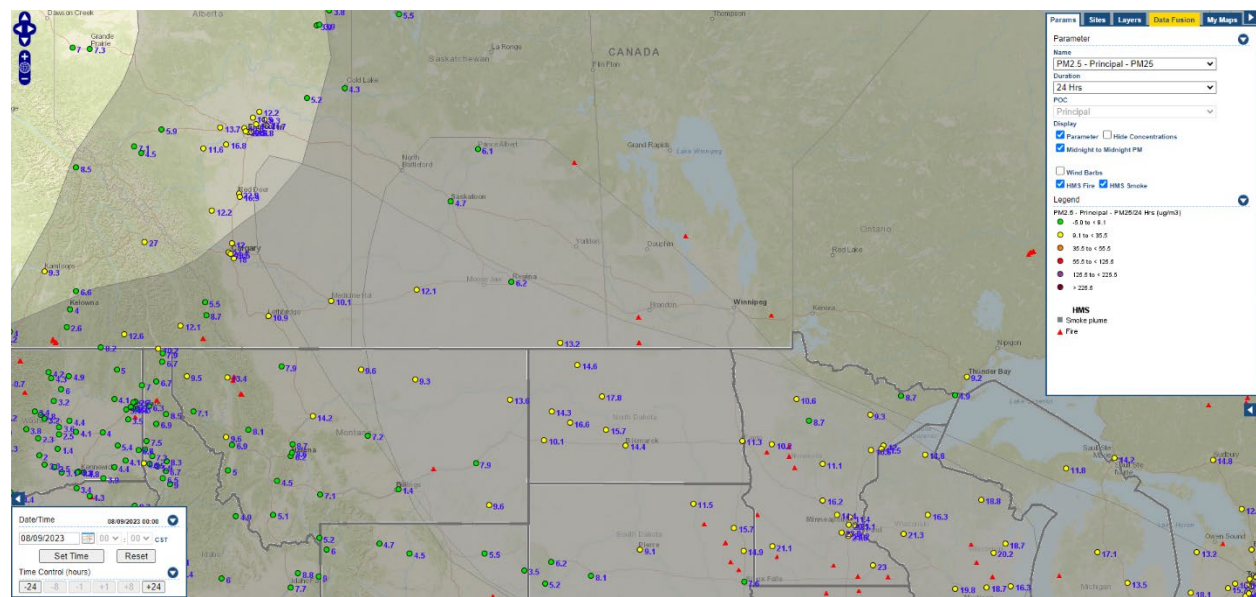

8/9/2023 Impacts

Smoke impacts from wildfires located in Canada.

Monitored 24-hour PM_{2.5} concentrations impacted by smoke on August 9, 2023.

Site	Site AQS	Date (LST)	Daily average (µg/m³)	Max hour (µg/m³)	Notes
Apple Valley	270370470	8/9/2023	24.3	30.6	Canada Wildfire Smoke
Lakeville - Near Road	270370480	8/9/2023	21.7	28.4	Canada Wildfire Smoke
Marshall	270834210	8/9/2023	21.1	26.2	Canada Wildfire Smoke
Minneapolis - Near Road	270530962	8/9/2023	20.3	27.9	Canada Wildfire Smoke
Rochester	271095008	8/9/2023	23.0	30.4	Canada Wildfire Smoke
Shakopee	271390505	8/9/2023	23.8	31.2	Canada Wildfire Smoke
St. Paul-Harding	271230871	8/9/2023	21.1	28	Canada Wildfire Smoke

Analyzed smoke, hotspots, and 24-hour PM_{2.5} on August 9, 2023.