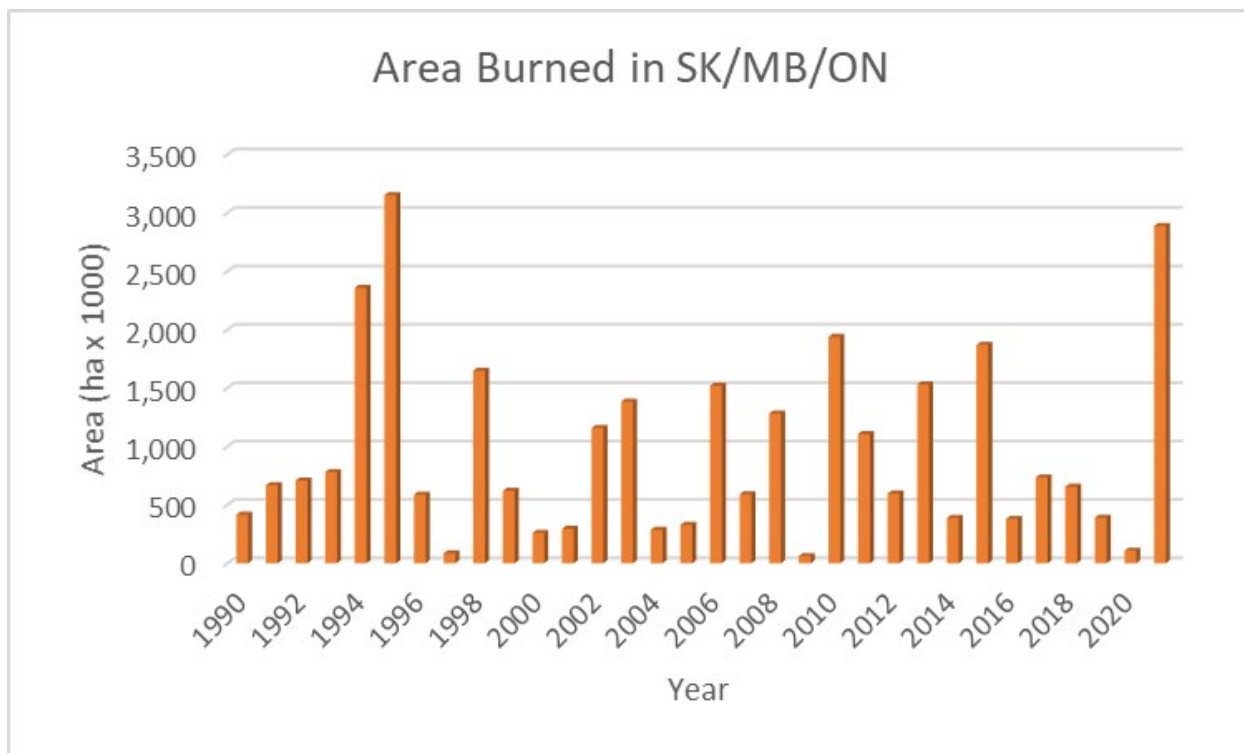

Figure 4e: North American Drought Monitor for August 31, 2023.

Figure 4f: North American Drought Monitor for September 30, 2023.

Description of wildfires

Canadian wildfires – 2021

The summer of 2021 was a very active fire season for the provinces of Saskatchewan, Manitoba, and Ontario. Nearly 3 million hectares burned in these provinces, which was the largest area burned since 1995.

Figure 5: Area burned in Saskatchewan, Manitoba, and Ontario provinces from 1990 to 2021.

Canada typically does not name fires as is traditionally done in the United States (US). These fires burned large areas of Saskatchewan, Manitoba, and Ontario. The maps below show fire locations and fire perimeters from July 1 to August 7. Satellite images are included in the daily fire impacts section.

Figure 6e: Active fires and fire perimeters on August 1, 2021.

Figure 6f: Active fires and fire perimeters on August 7, 2021.

Northeast Minnesota wildfires – 2021

Several fires erupted in northeast Minnesota during August 2021. The largest was the Greenwood fire, which burned over 26,000 acres between August 15 and September 15. The John Ek fire burned over 1,300 acres between August 14 and September 15. Several wildfires burned over 120,000 acres in/near Quetico Provincial Park, located just north of the Minnesota border between July 6 and September 15.