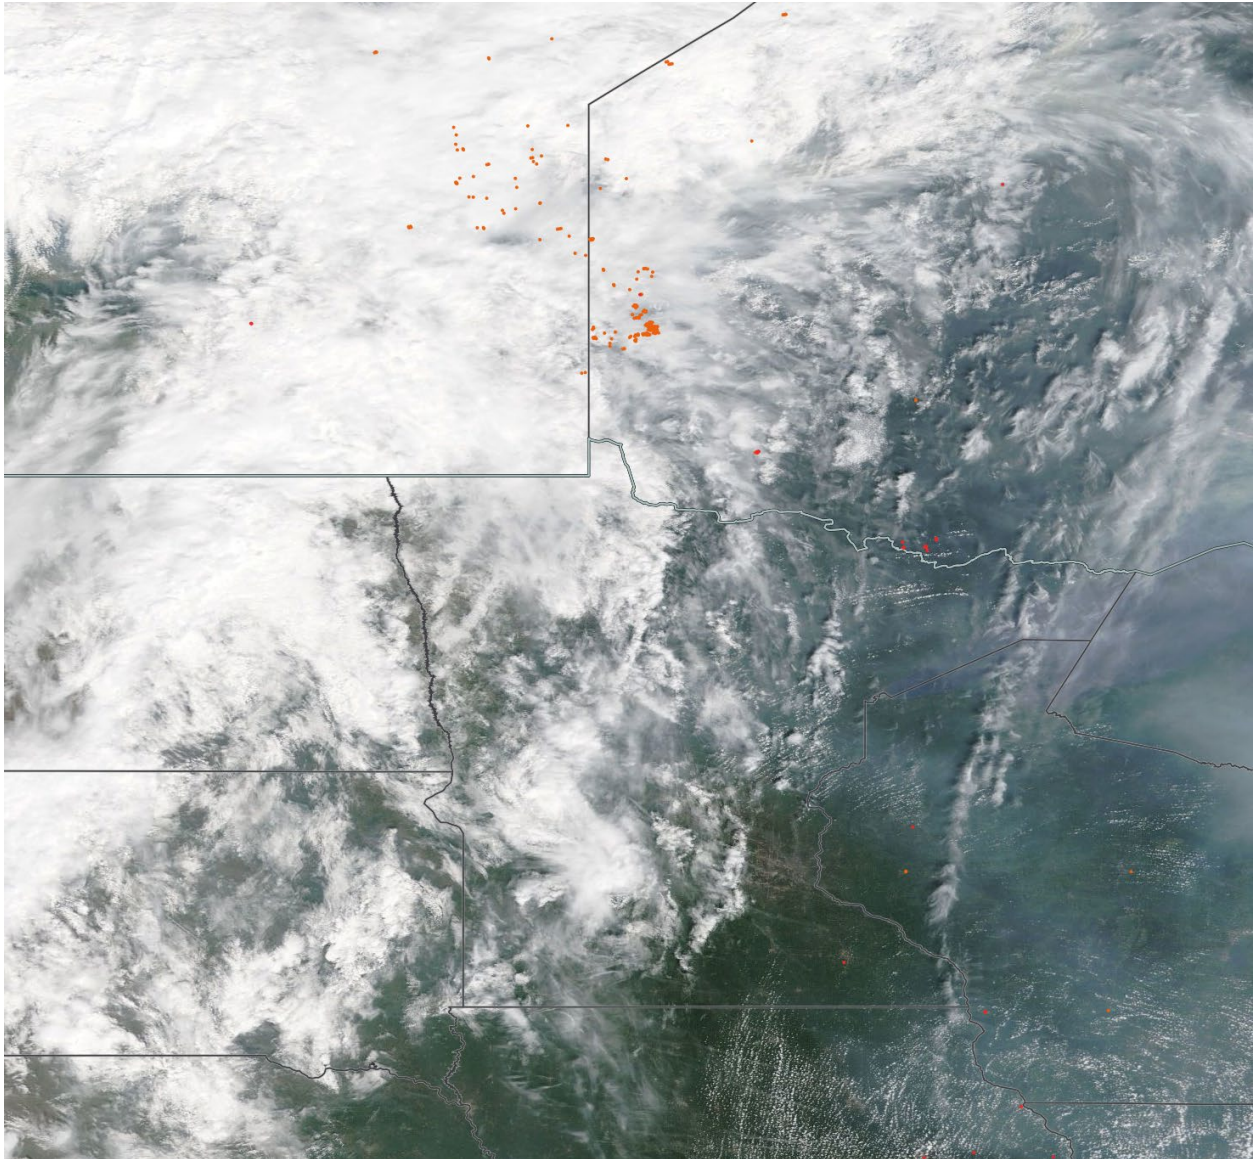

MODIS visible satellite for August 4, 2021.