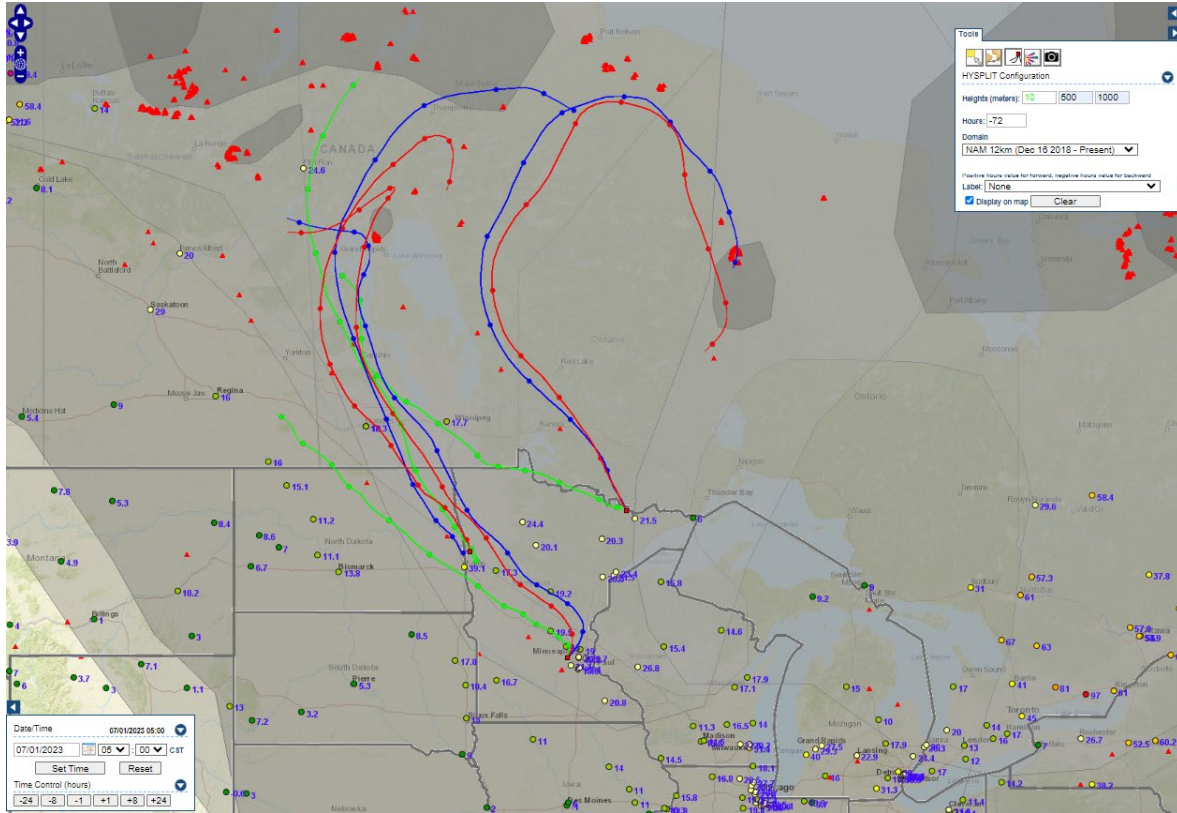

Backward trajectories for July 1, 2023.