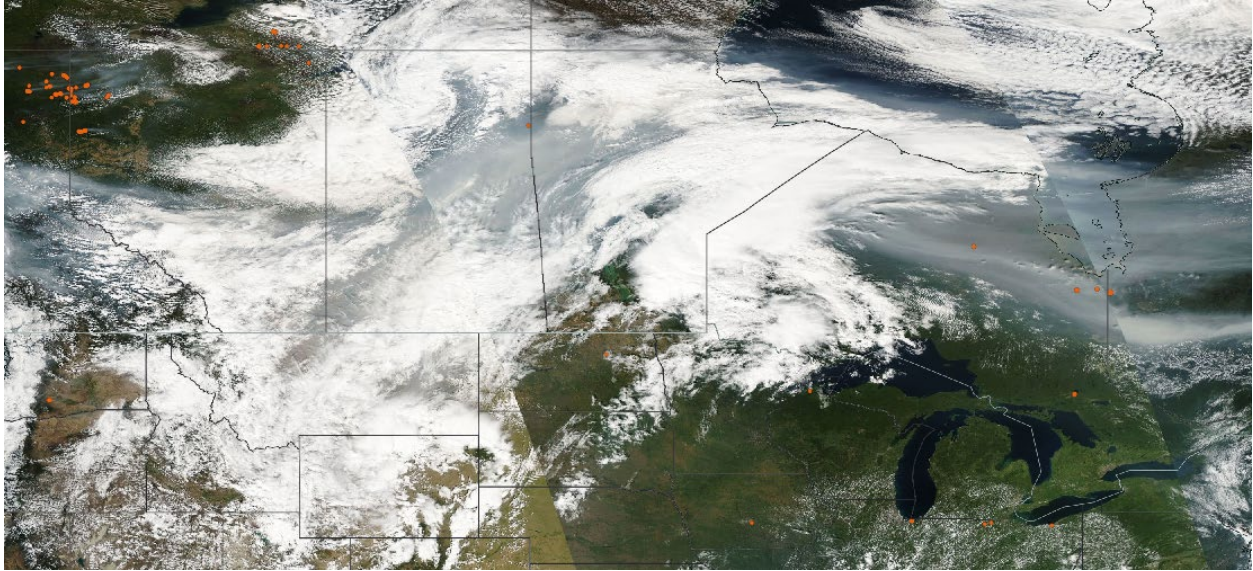

MODIS visible satellite for September 4, 2023.