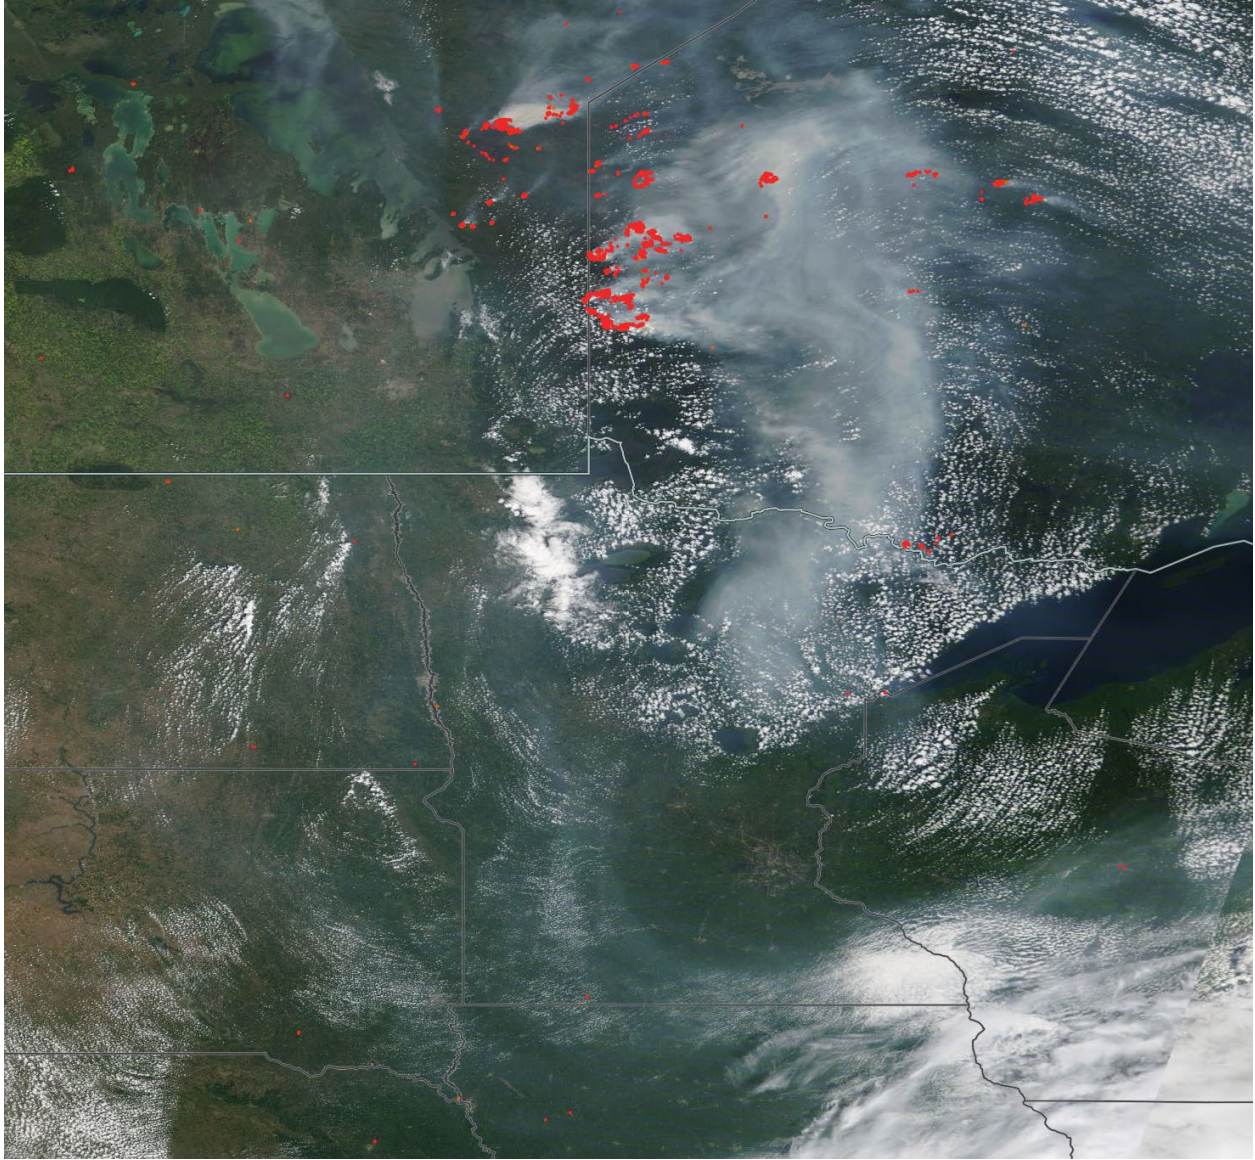

MODIS visible satellite for July 15, 2021.