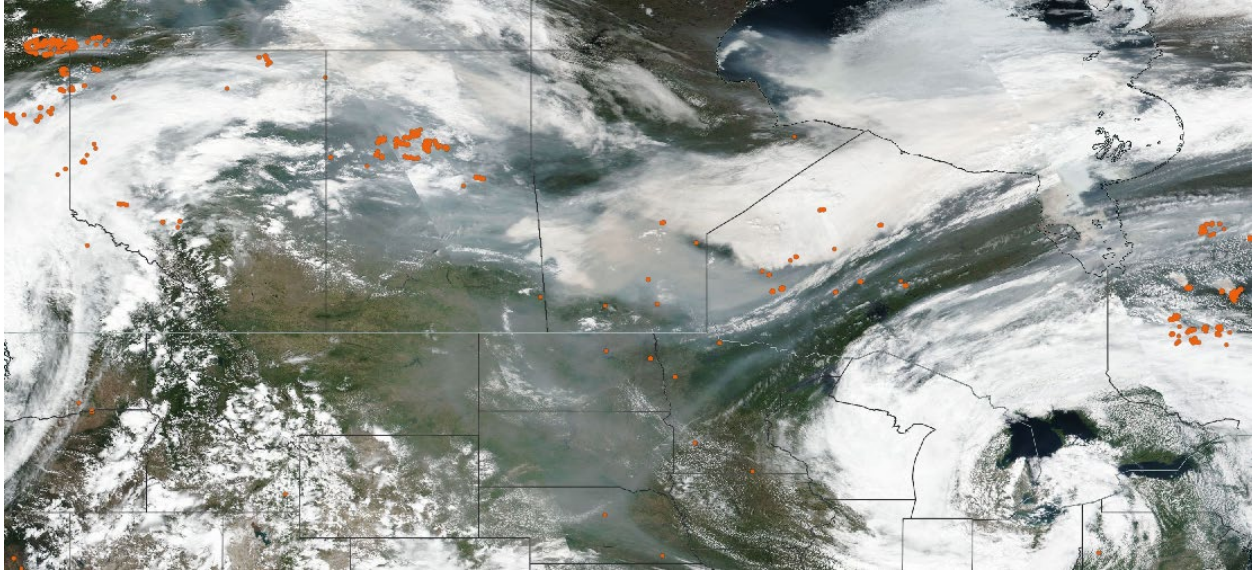

MODIS visible satellite for June 13, 2023.