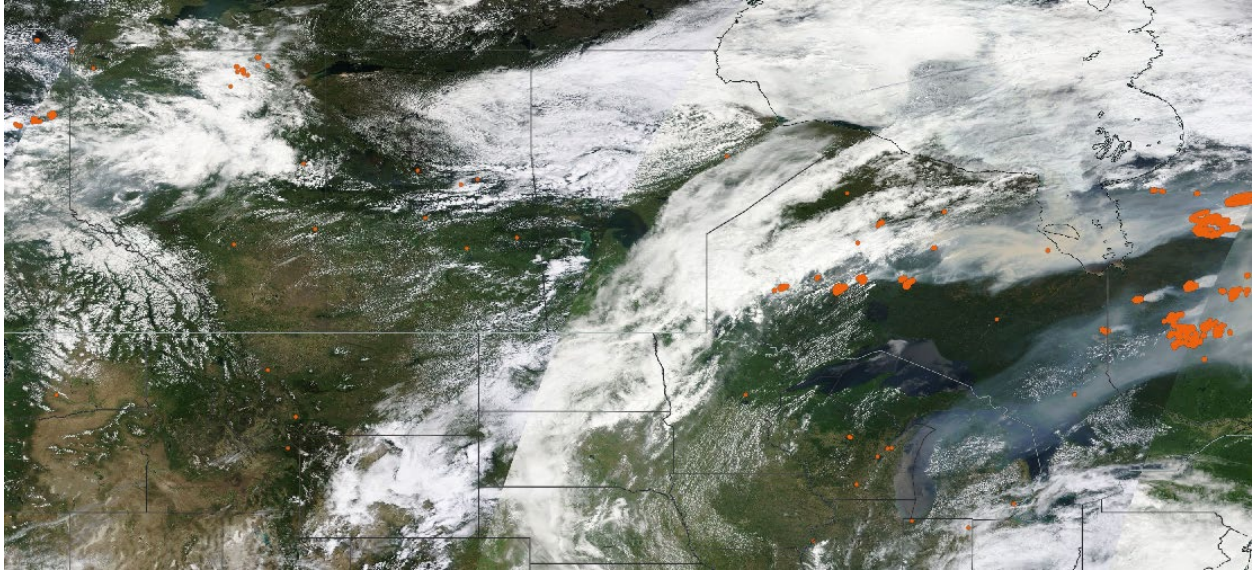

MODIS visible satellite for June 22, 2023.