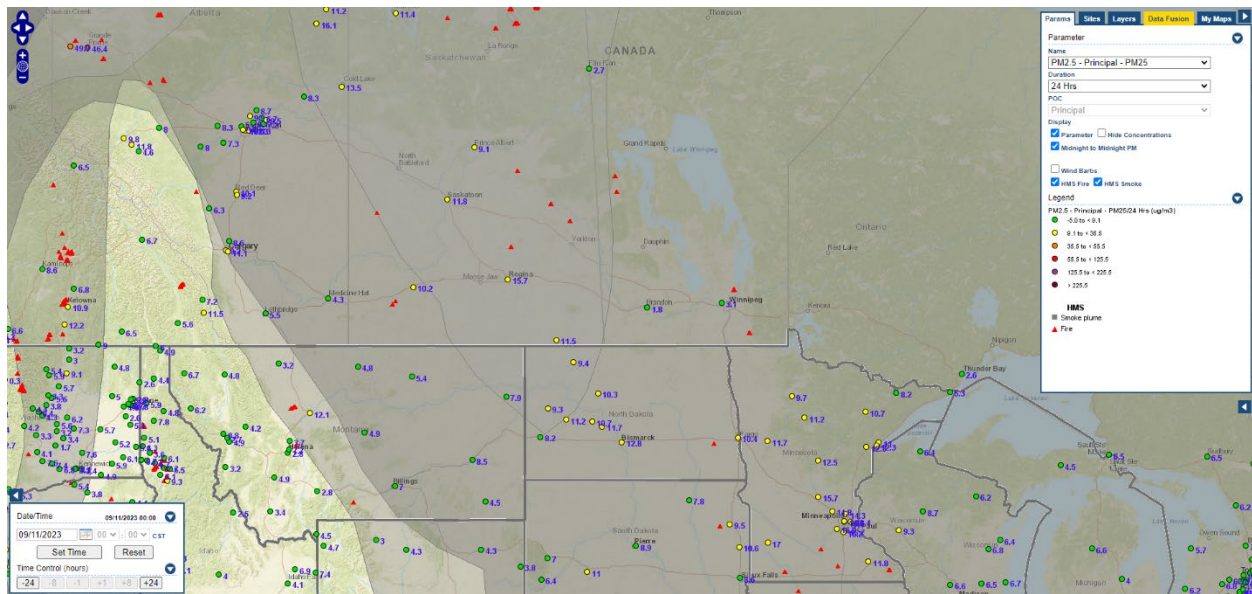

9/11/2023 Impacts

Smoke impacts from wildfires located in Canada.

Monitored 24-hour PM_{2.5} concentrations impacted by smoke on September 11, 2023.

Site	Site AQS	Date (LST)	Daily average (µg/m³)	Max hour (µg/m³)	Notes
Marshall	270834210	9/11/2023	17.1	28.5	Canada Wildfire Smoke

Analyzed smoke, hotspots, and 24-hour PM_{2.5} on September 11, 2023.