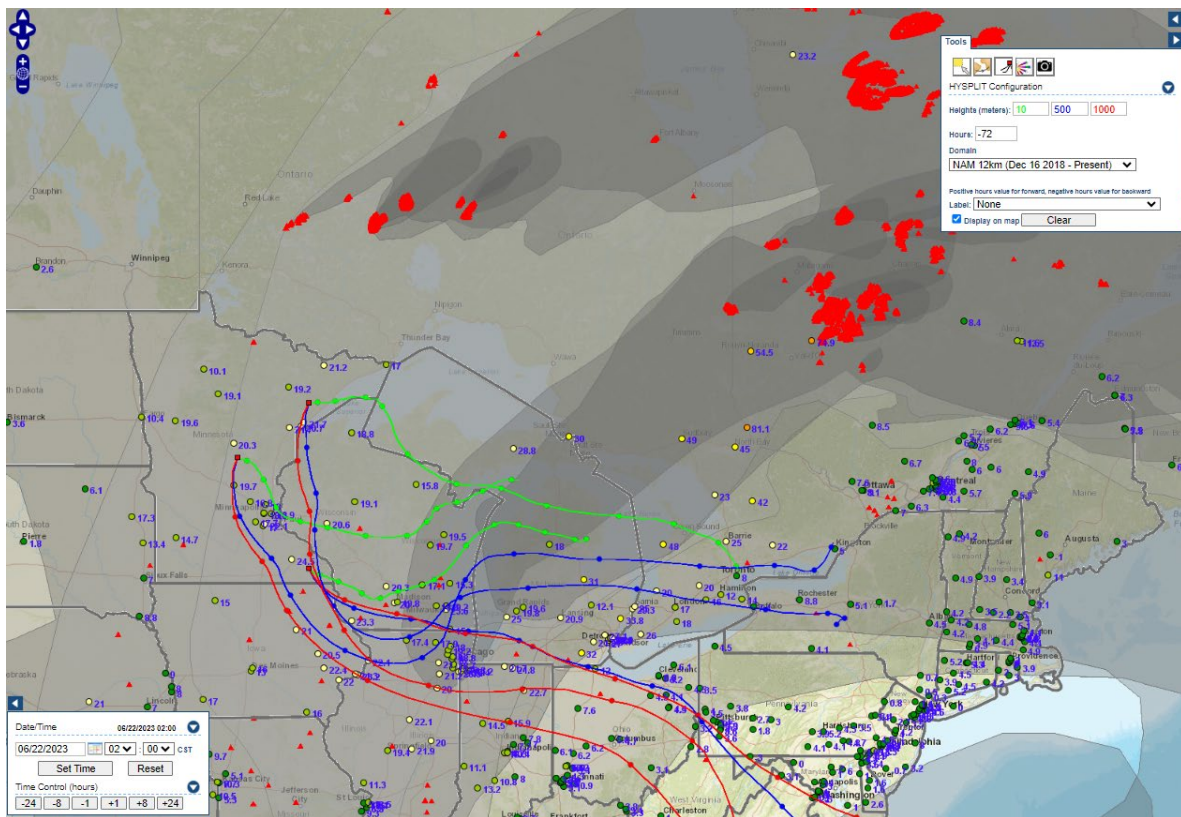

Analyzed smoke, hotspots, and 24-hour PM_{2.5} on June 22, 2023.

MODIS visible satellite for June 22, 2023.

Backward trajectories for June 22, 2023.

6/23/2023 Impacts

Smoke impacts from wildfires located in Canada.