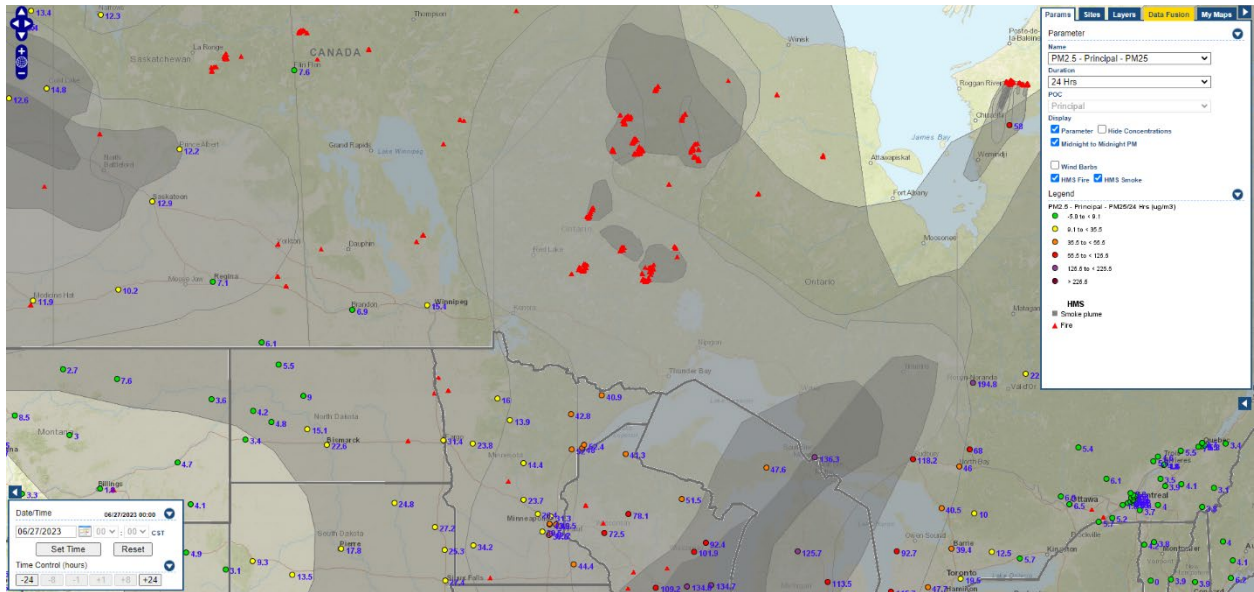

Analyzed smoke, hotspots, and 24-hour PM_{2.5} on June 27, 2023.