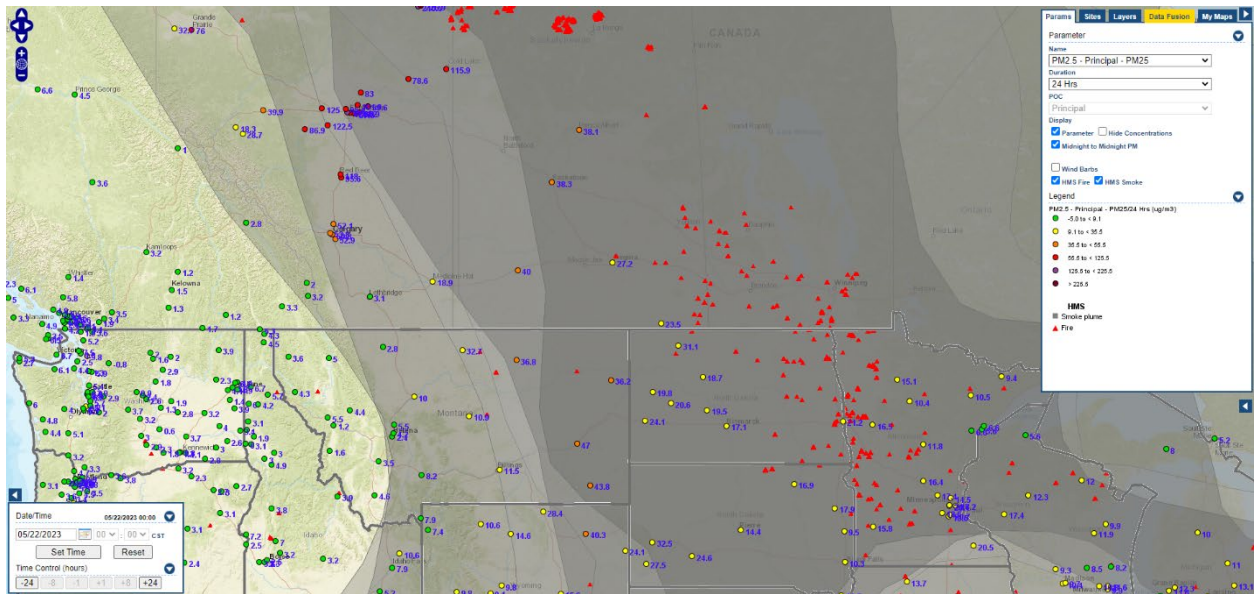

Analyzed smoke, hotspots, and 24-hour PM_{2.5} on May 22, 2023.