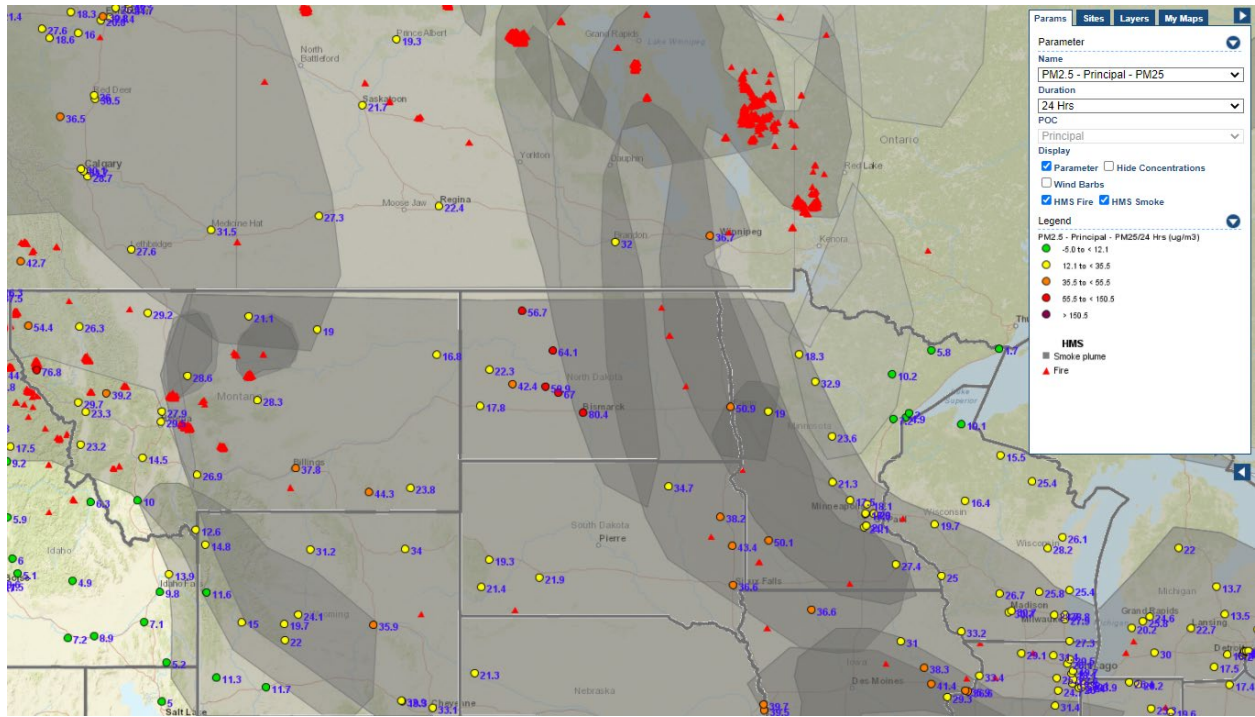

Analyzed smoke, hotspots, and 24-hour PM_{2.5} on August 1, 2021.