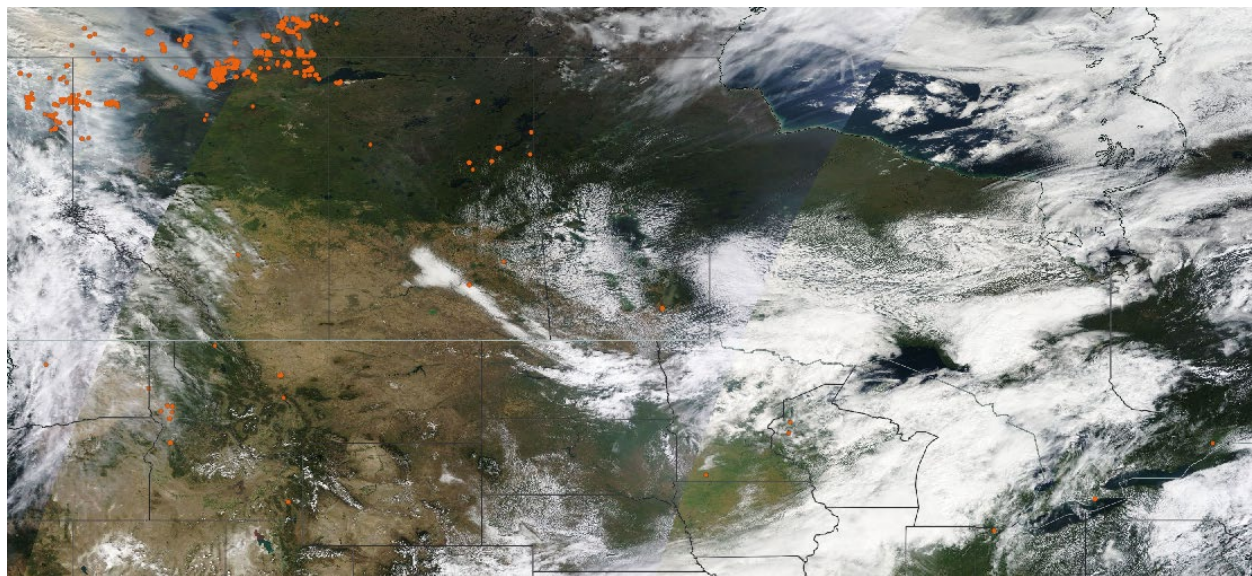

MODIS visible satellite for September 11, 2023.