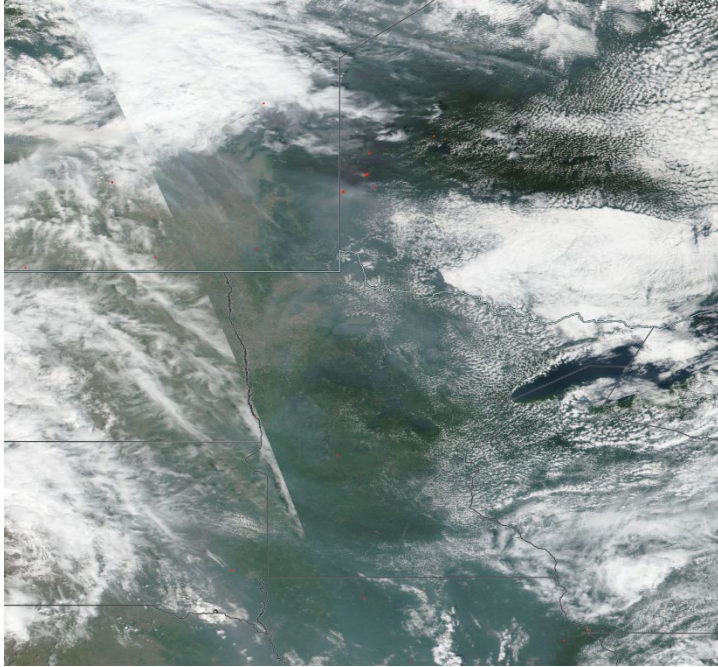

MODIS visible satellite for August 6, 2021.