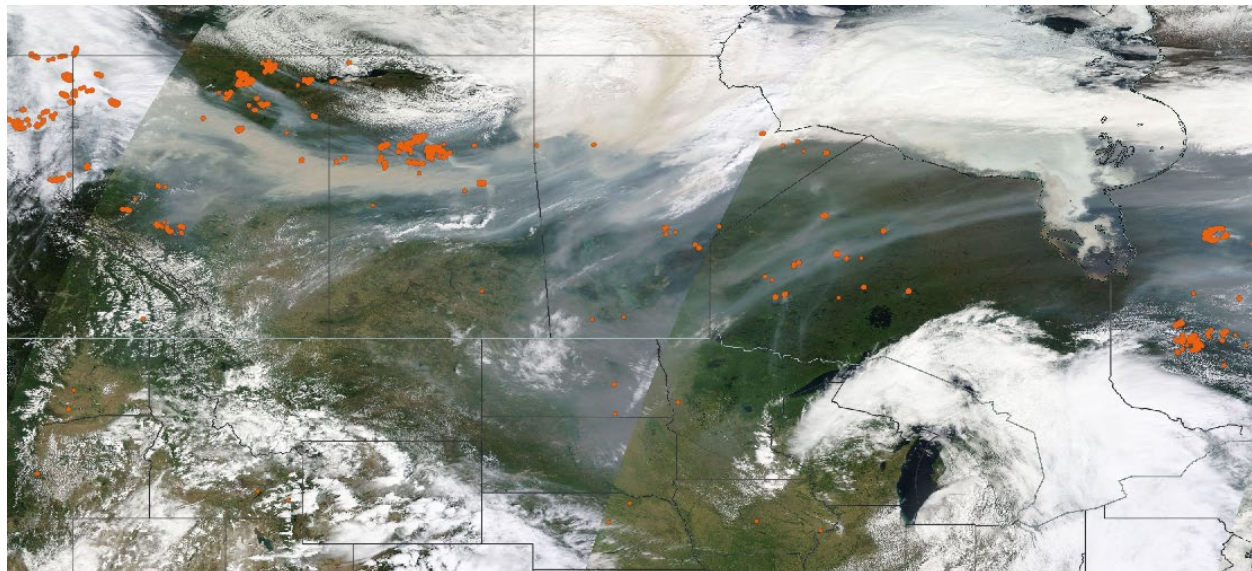

MODIS visible satellite for June 12, 2023.