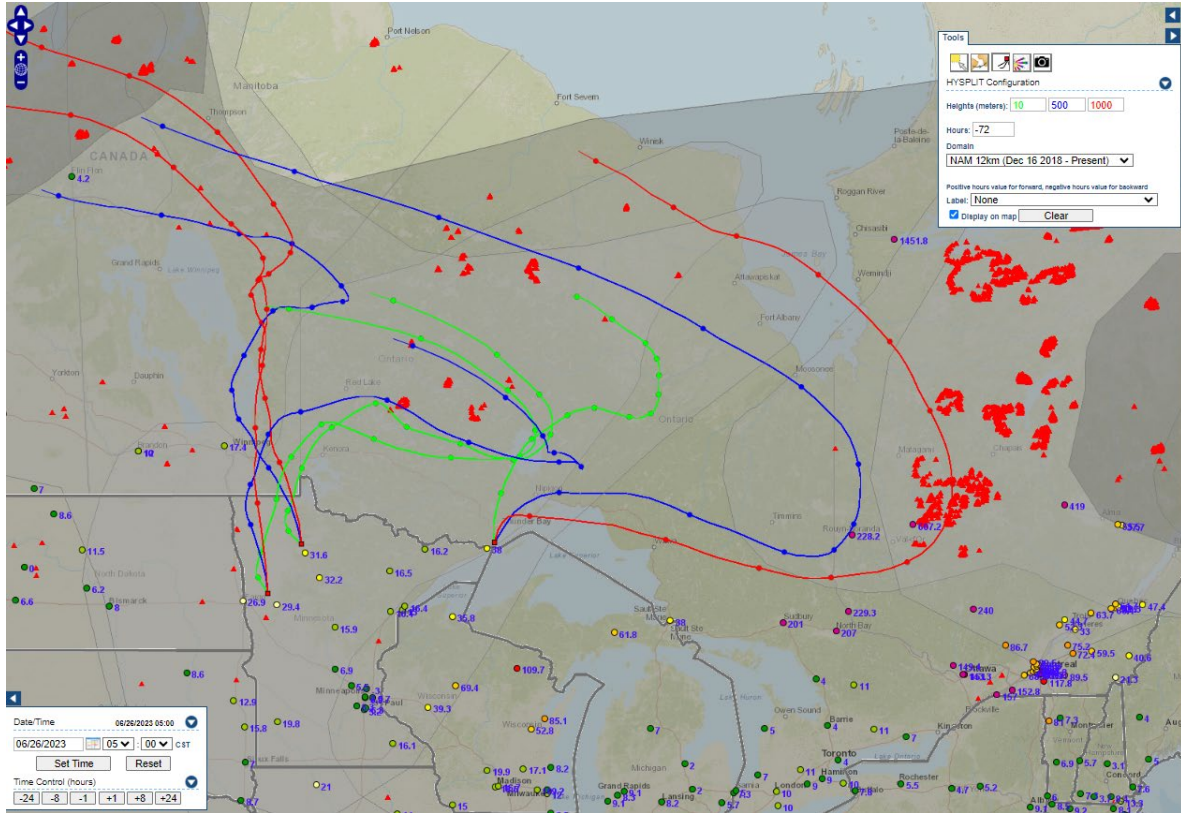

Backward trajectories for June 26, 2023.