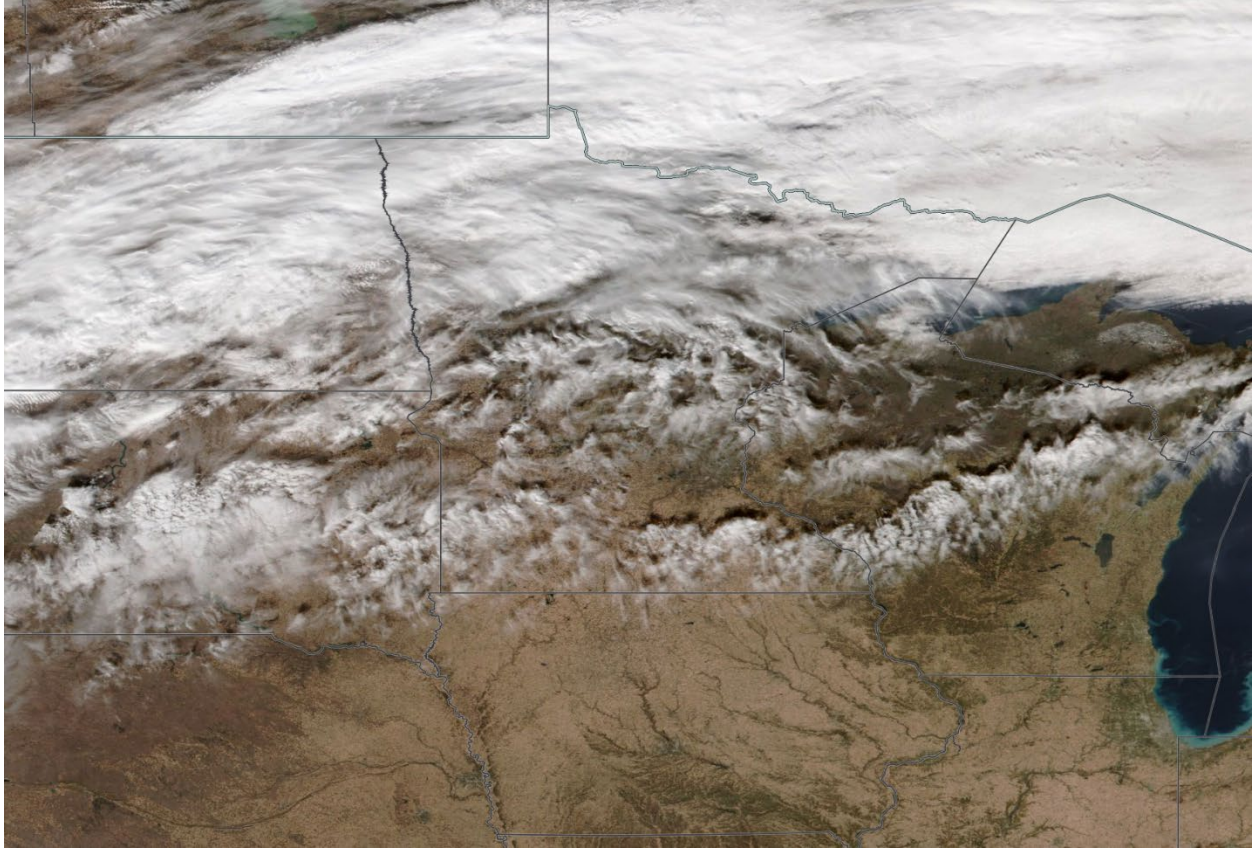

MODIS visible satellite for October 22, 2022