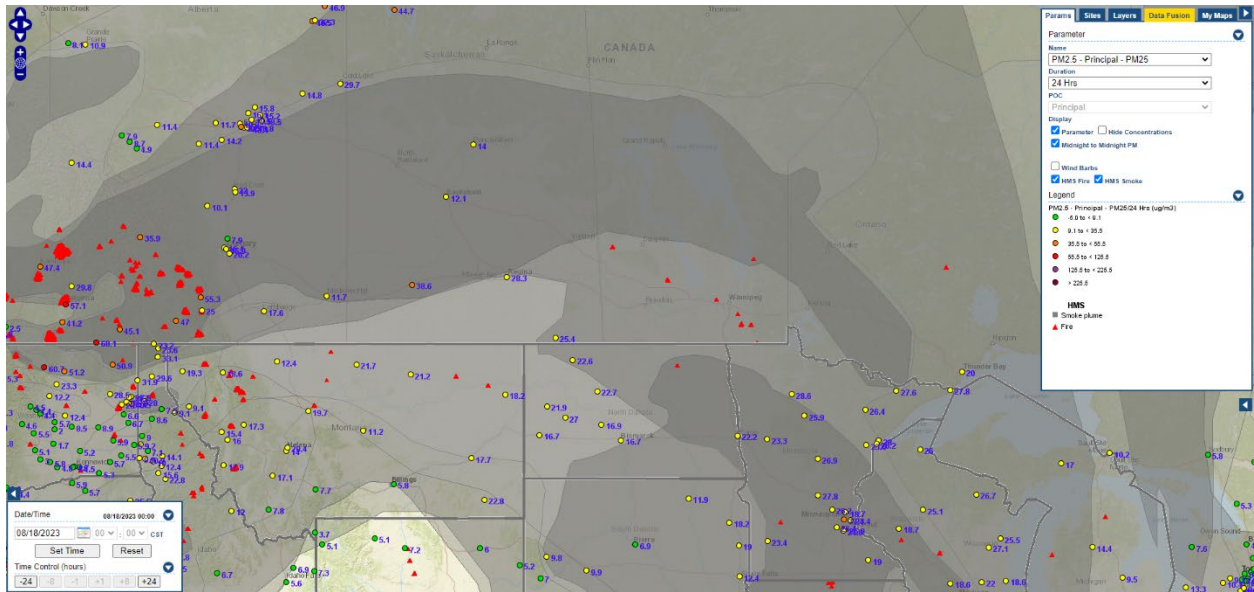

Analyzed smoke, hotspots, and 24-hour PM_{2.5} on August 18, 2023.