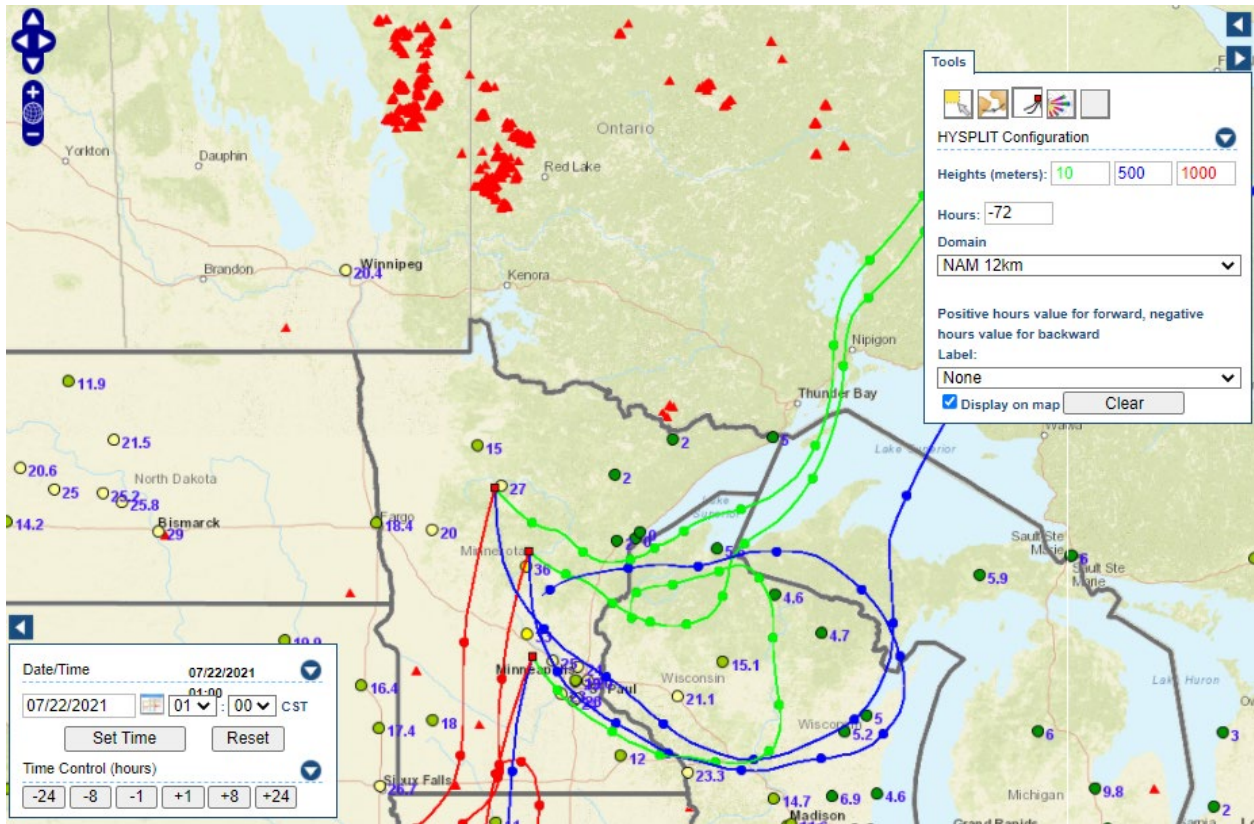

Analyzed smoke, hotspots, and 24-hour PM_{2.5} on July 22, 2021.

MODIS visible satellite for July 22, 2021.

Backward trajectories for July 22, 2021.

7/23/2021 Impacts

Smoke impacts from wildfires located in Canada.