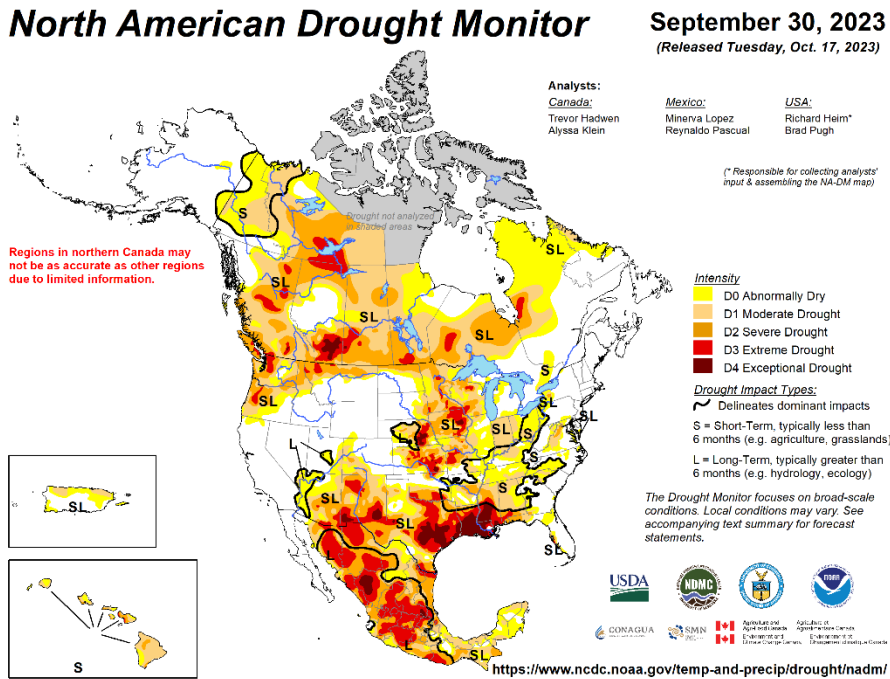

August 31, 2021
(Released Friday, Sep. 10, 2021)

2022

During June of 2022, severe to extreme drought was ongoing over the southwest US (Figure 3a). Western Canada began the summer with drought-free conditions, but by early fall much of British Columbia and Alberta was experiencing severe to extreme drought (Figure 3b).

Figure 4e: North American Drought Monitor for August 31, 2023.

Figure 4f: North American Drought Monitor for September 30, 2023.

Description of wildfires

Canadian wildfires – 2021

The summer of 2021 was a very active fire season for the provinces of Saskatchewan, Manitoba, and Ontario. Nearly 3 million hectares burned in these provinces, which was the largest area burned since 1995.

Figure 5: Area burned in Saskatchewan, Manitoba, and Ontario provinces from 1990 to 2021.

Canada typically does not name fires as is traditionally done in the United States (US). These fires burned large areas of Saskatchewan, Manitoba, and Ontario. The maps below show fire locations and fire perimeters from July 1 to August 7. Satellite images are included in the daily fire impacts section.

Figure 6e: Active fires and fire perimeters on August 1, 2021.

Figure 6f: Active fires and fire perimeters on August 7, 2021.

Northeast Minnesota wildfires – 2021

Several fires erupted in northeast Minnesota during August 2021. The largest was the Greenwood fire, which burned over 26,000 acres between August 15 and September 15. The John Ek fire burned over 1,300 acres between August 14 and September 15. Several wildfires burned over 120,000 acres in/near Quetico Provincial Park, located just north of the Minnesota border between July 6 and September 15.