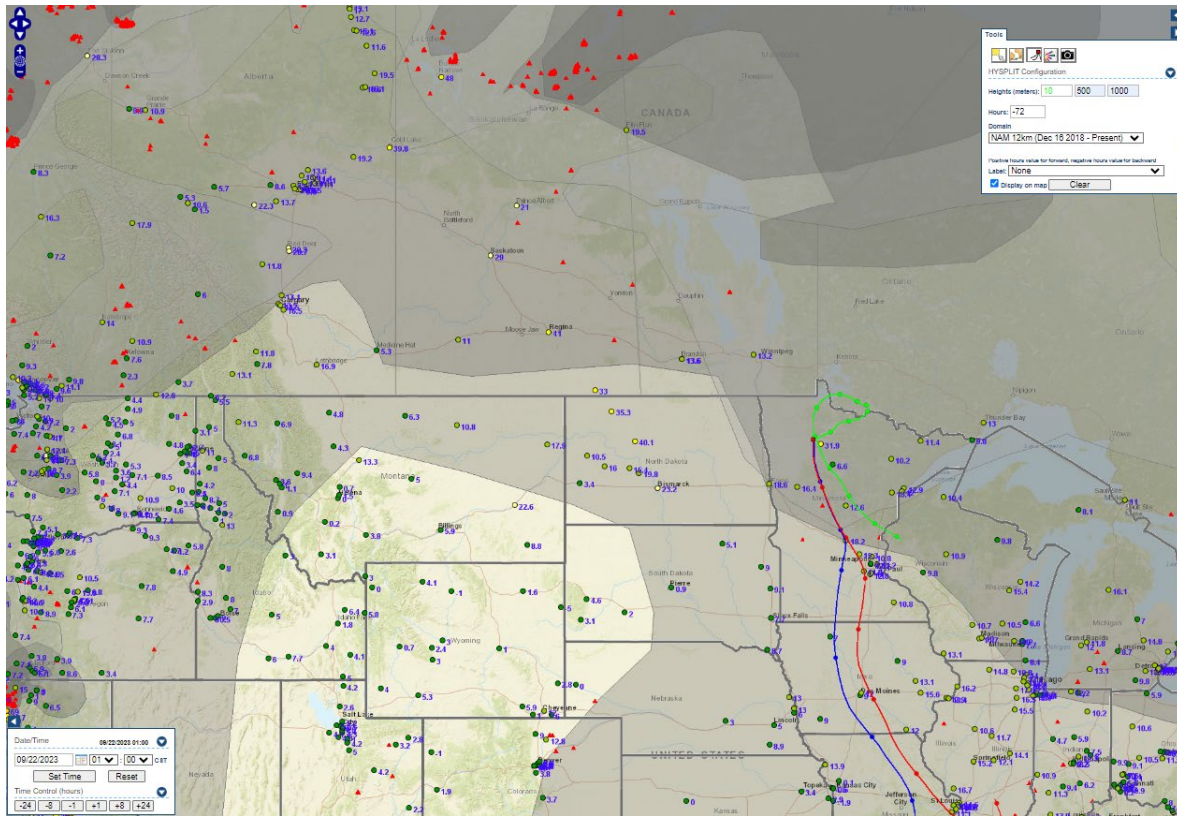

Backward trajectories for September 22, 2023.