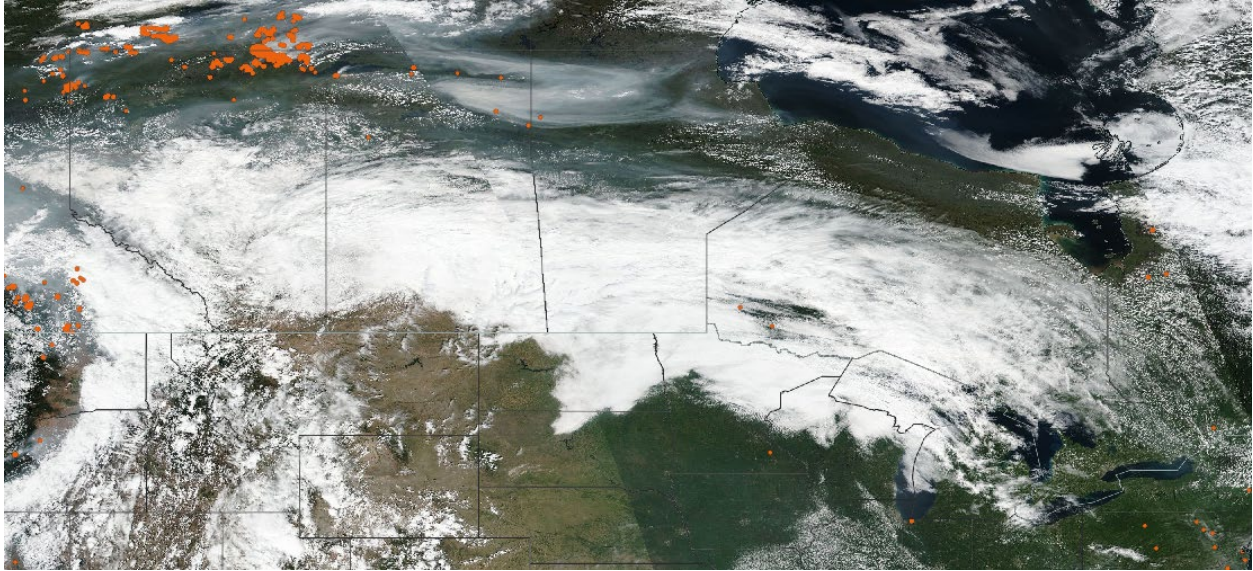

MODIS visible satellite for August 22, 2023.