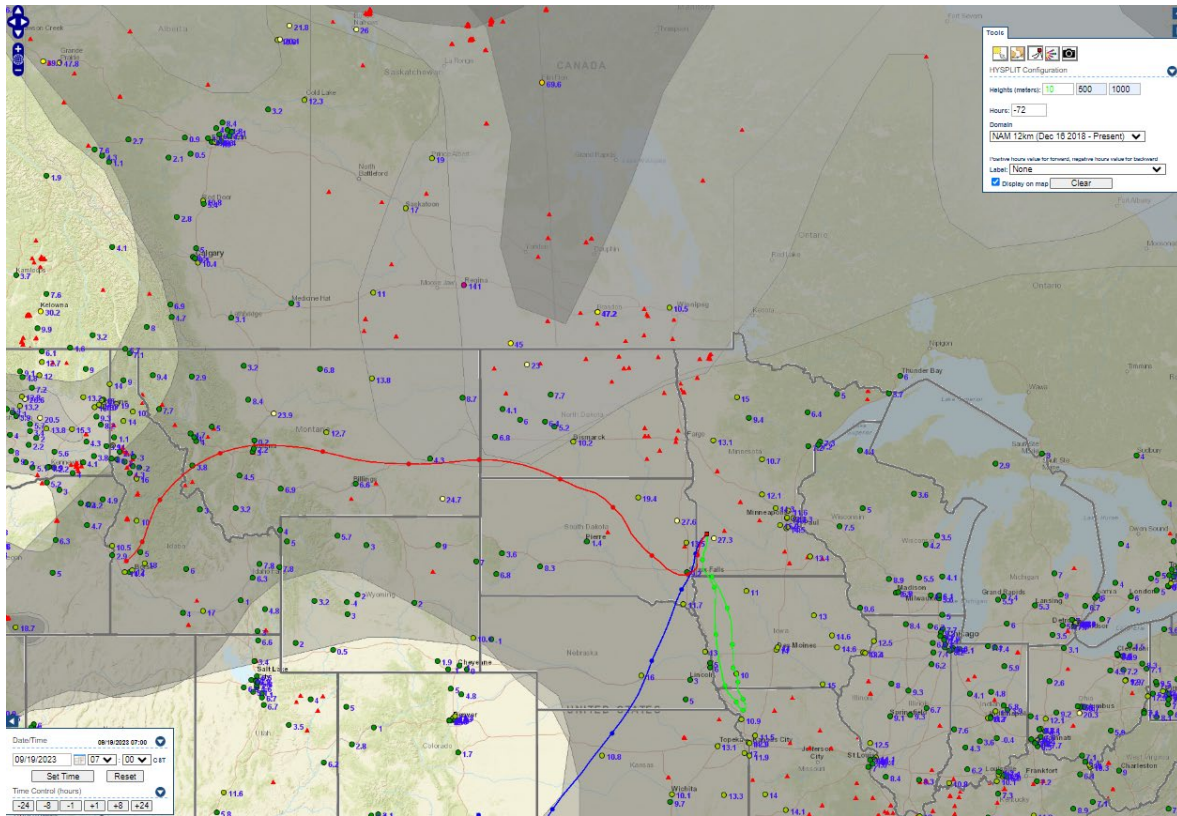

Backward trajectories for September 19, 2023.