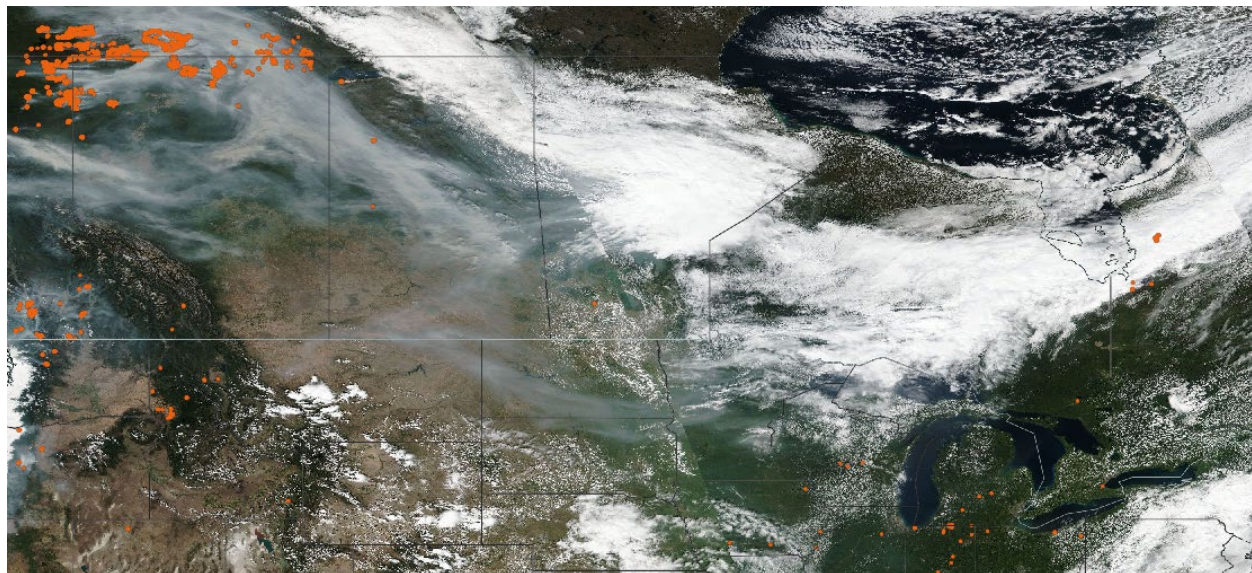

MODIS visible satellite for August 28, 2023.