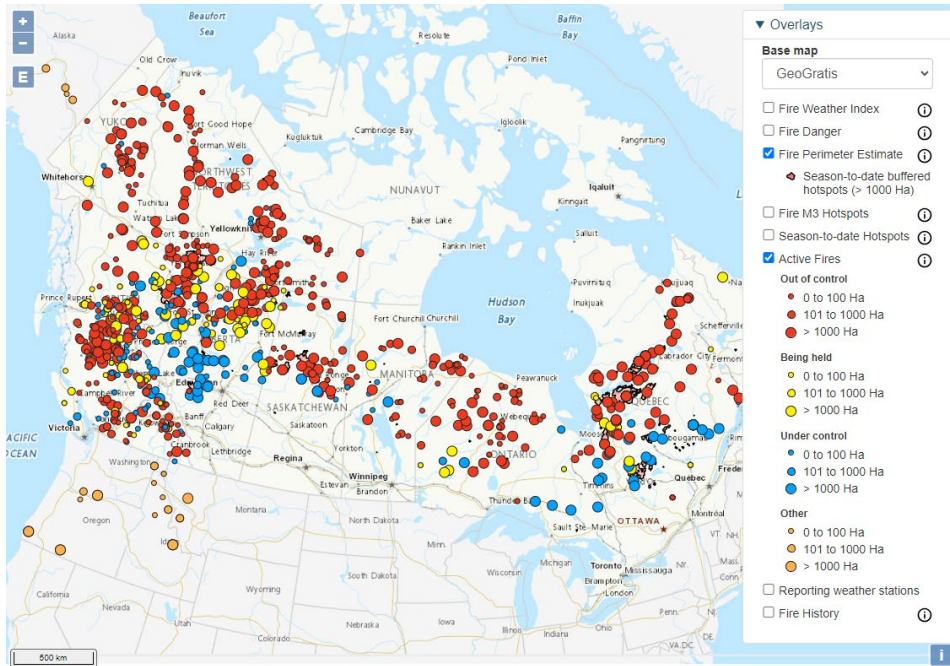

Figure 15d: Active fires and fire perimeters on June 5, 2023.

Figure 15e: Active fires and fire perimeters on June 12, 2023.

Figure 15f: Active fires and fire perimeters on June 19, 2023.

Figure 15g: Active fires and fire perimeters on June 26, 2023.

Figure 15h: Active fires and fire perimeters on July 3, 2023.

Figure 15i: Active fires and fire perimeters on July 10, 2023.

Figure 15j: Active fires and fire perimeters on July 17, 2023.

Figure 15k: Active fires and fire perimeters on July 24, 2023.