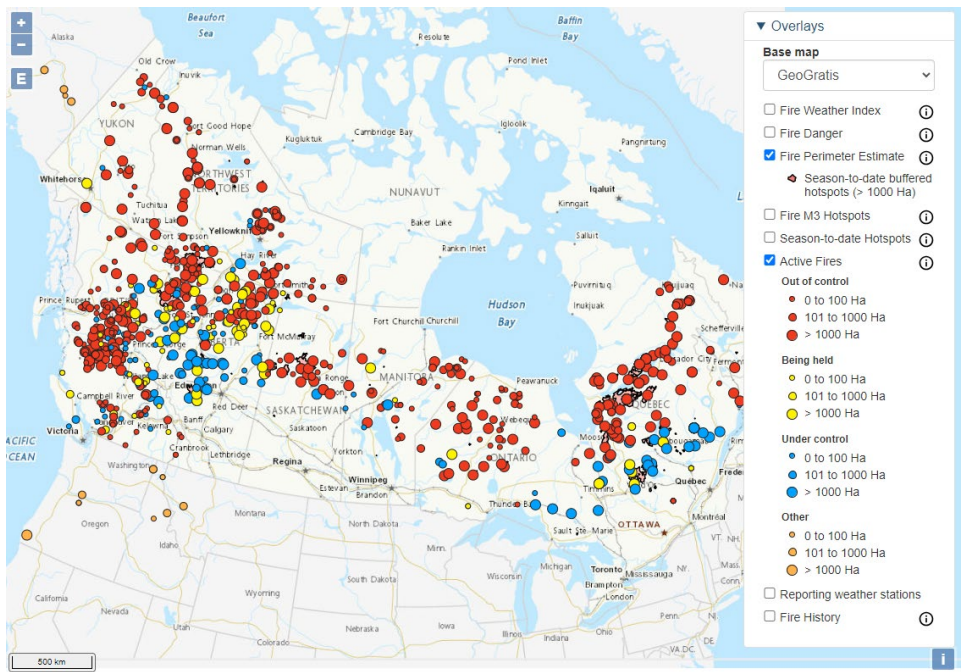

Figure 15j: Active fires and fire perimeters on July 17, 2023.