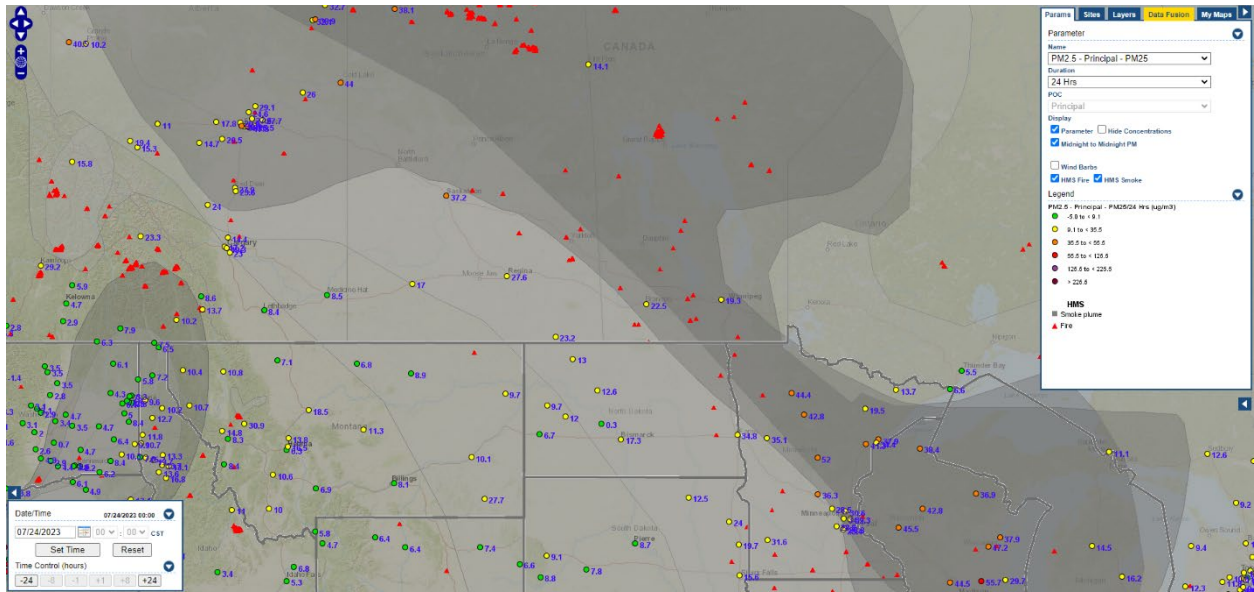

Analyzed smoke, hotspots, and 24-hour PM_{2.5} on July 24, 2023.