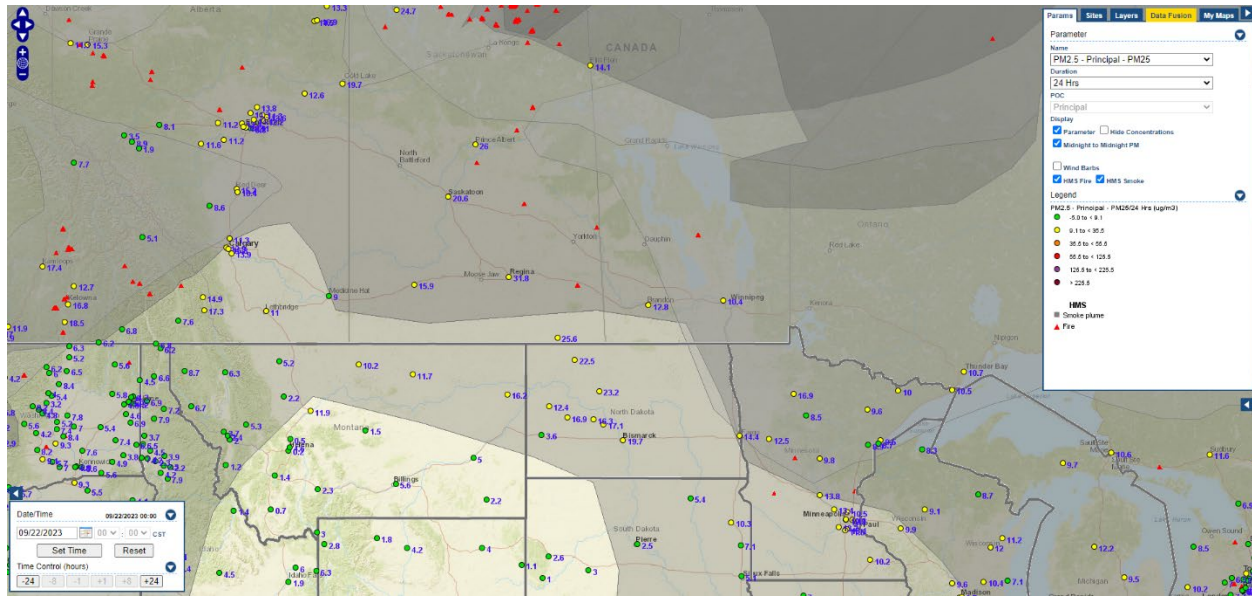

9/22/2023 Impacts

Smoke impacts from wildfires located in Canada.

Monitored 24-hour PM_{2.5} concentrations impacted by smoke on September 22, 2023.

Site	Site AQS	Date (LST)	Daily average (µg/m³)	Max hour (µg/m³)	Notes
Red Lake Nation	270072304	9/22/2023	17.0	33.2	Canada Wildfire Smoke

Analyzed smoke, hotspots, and 24-hour PM_{2.5} on September 22, 2023.