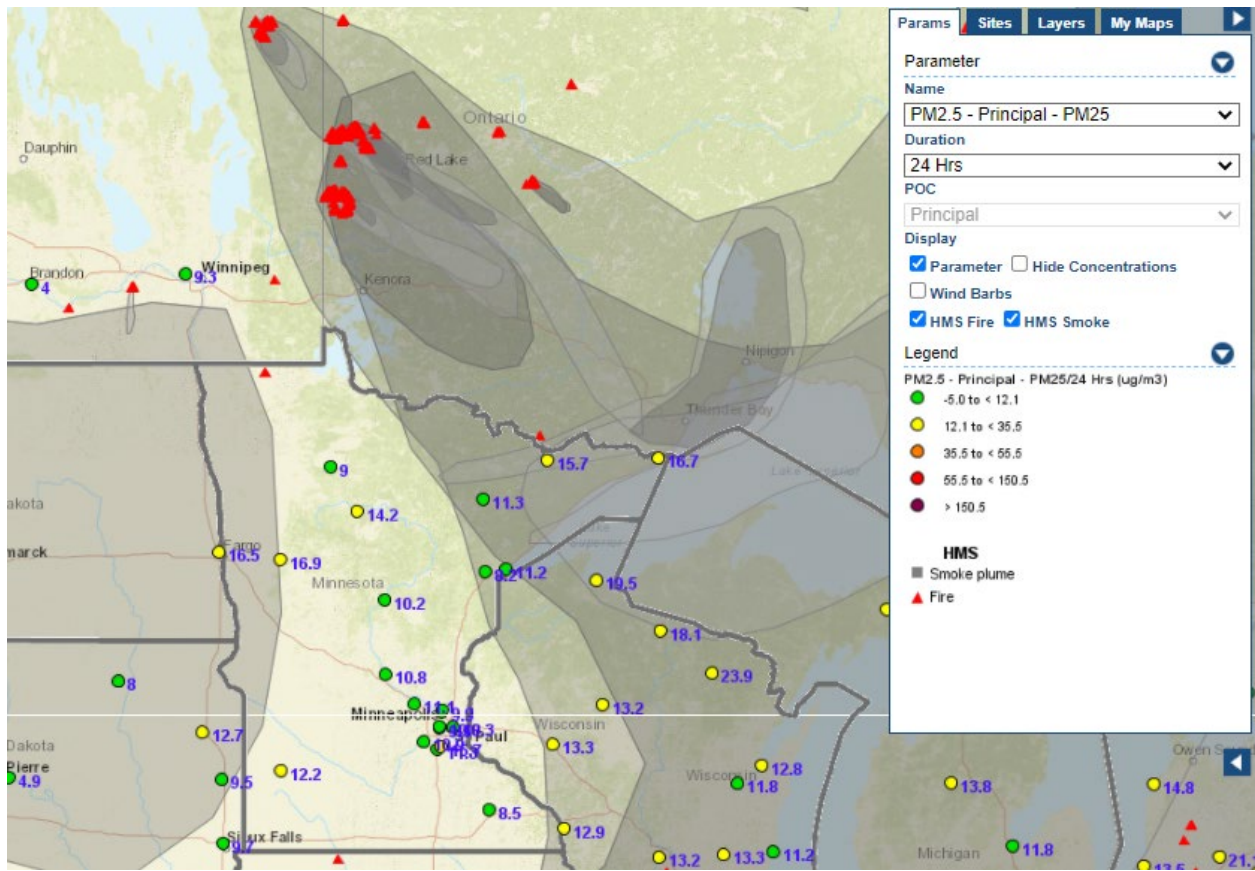

Analyzed smoke, hotspots, and 24-hour PM_{2.5} on July 5, 2021.