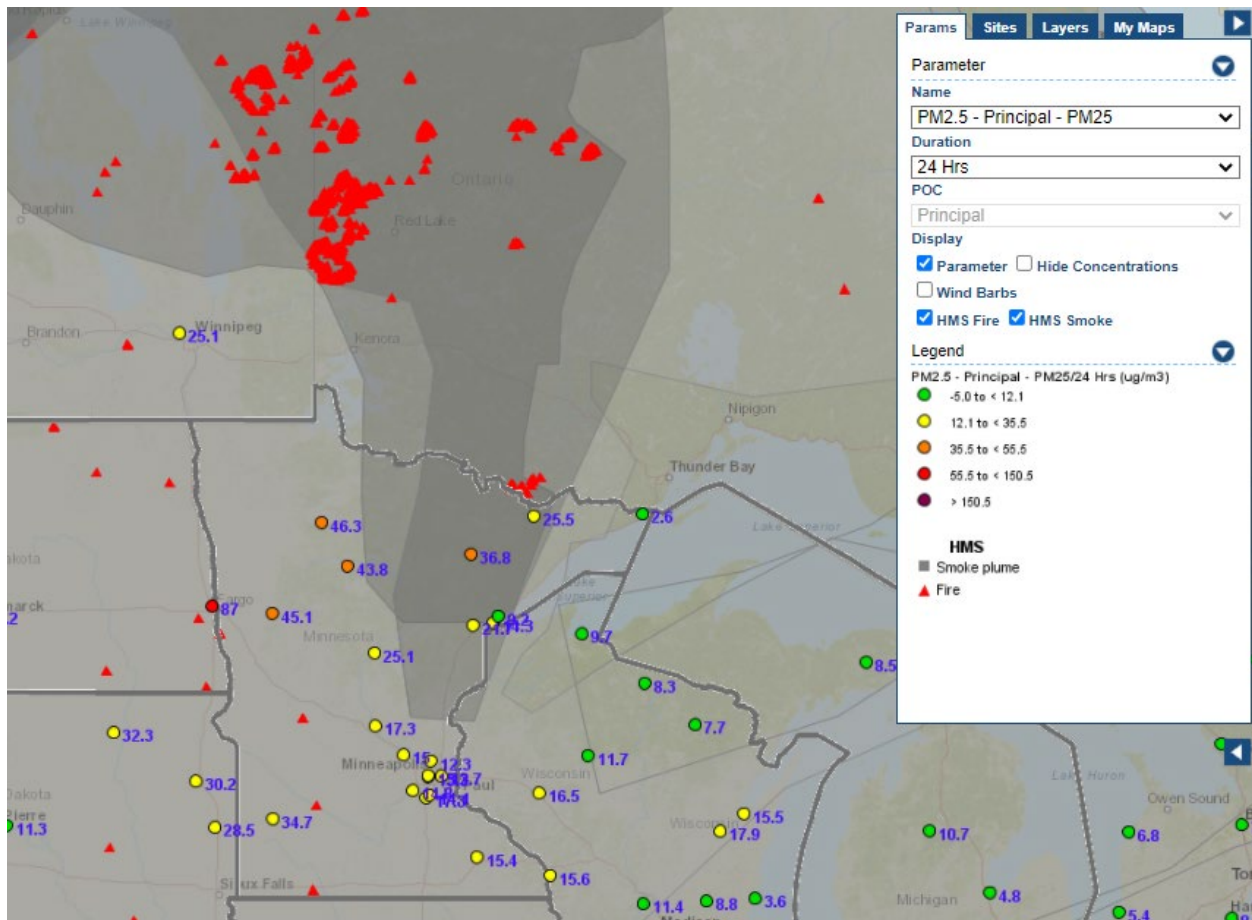

Analyzed smoke, hotspots, and 24-hour PM_{2.5} on July 15, 2021.