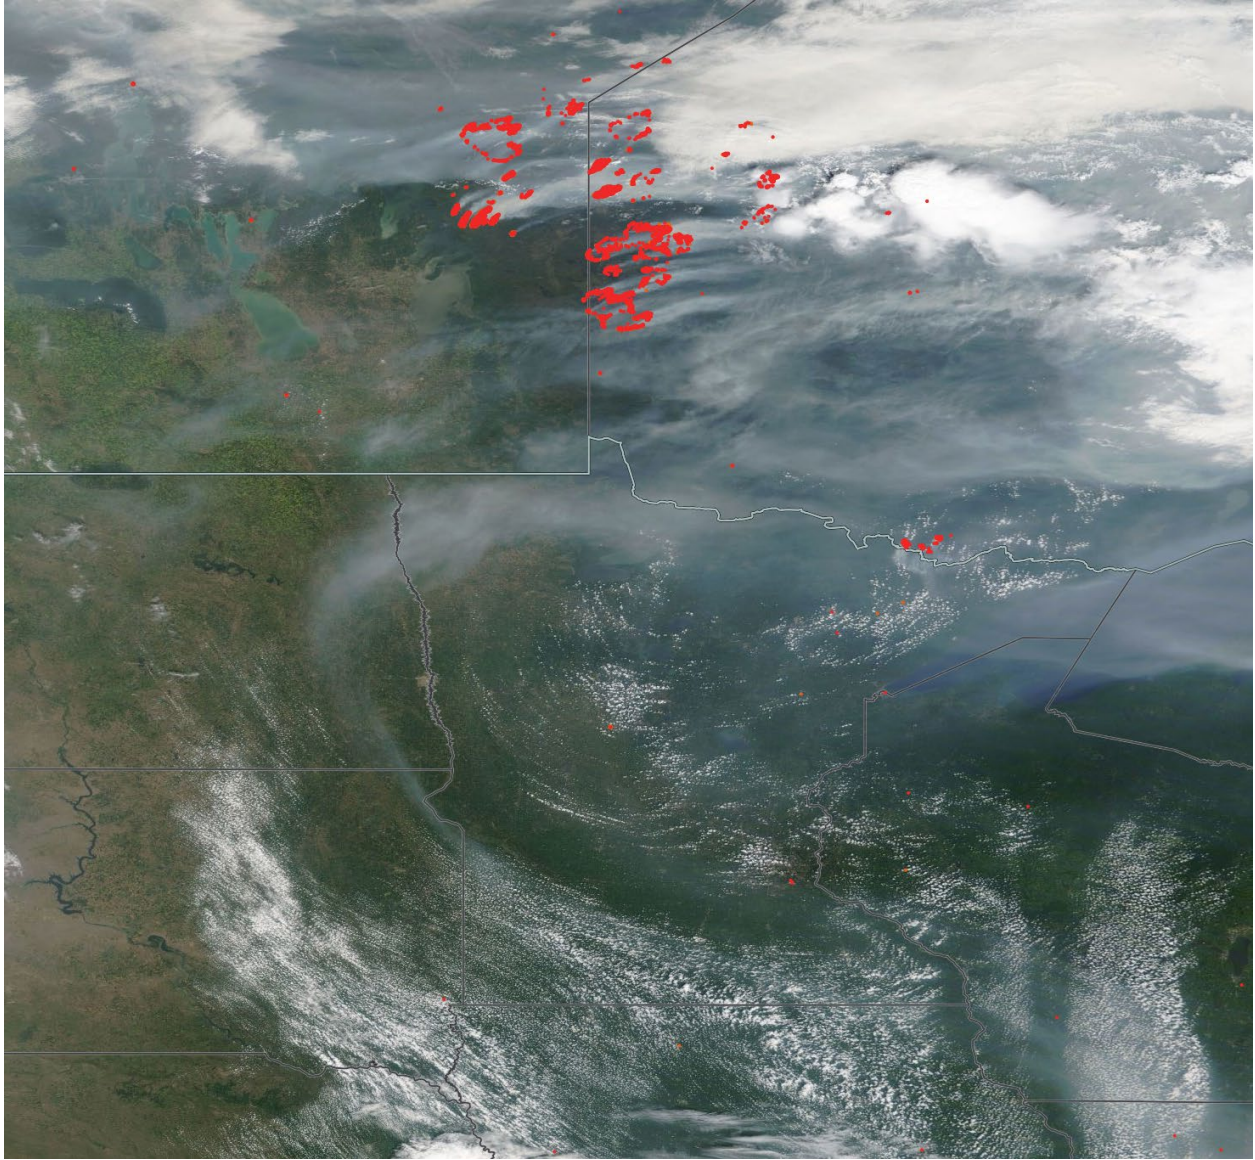

MODIS visible satellite for July 17, 2021.