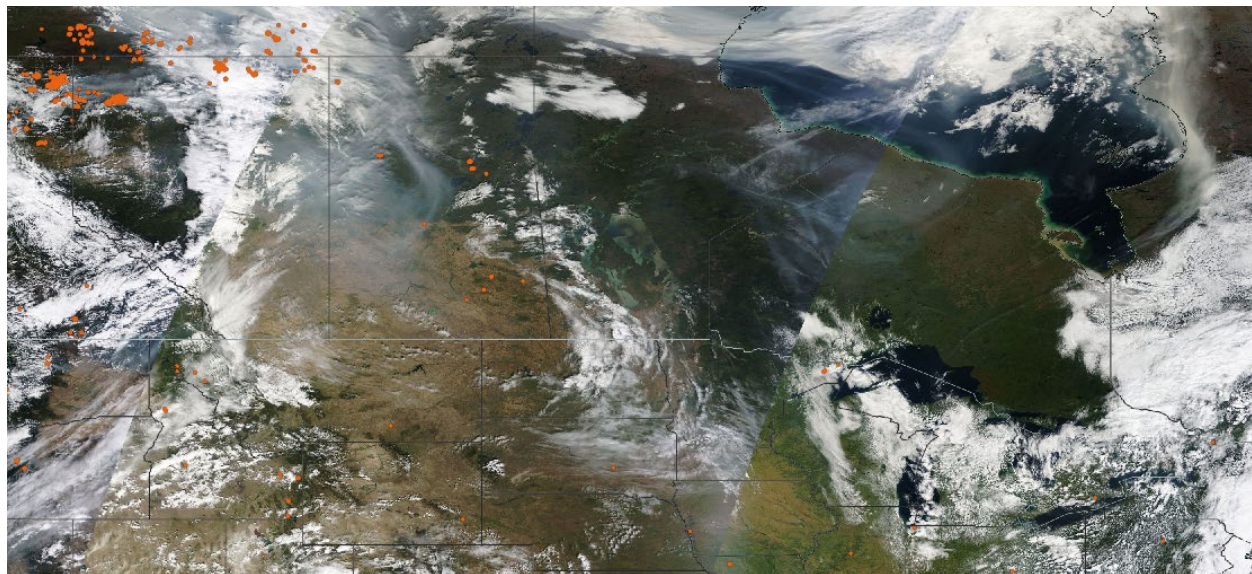

MODIS visible satellite for September 18, 2023.