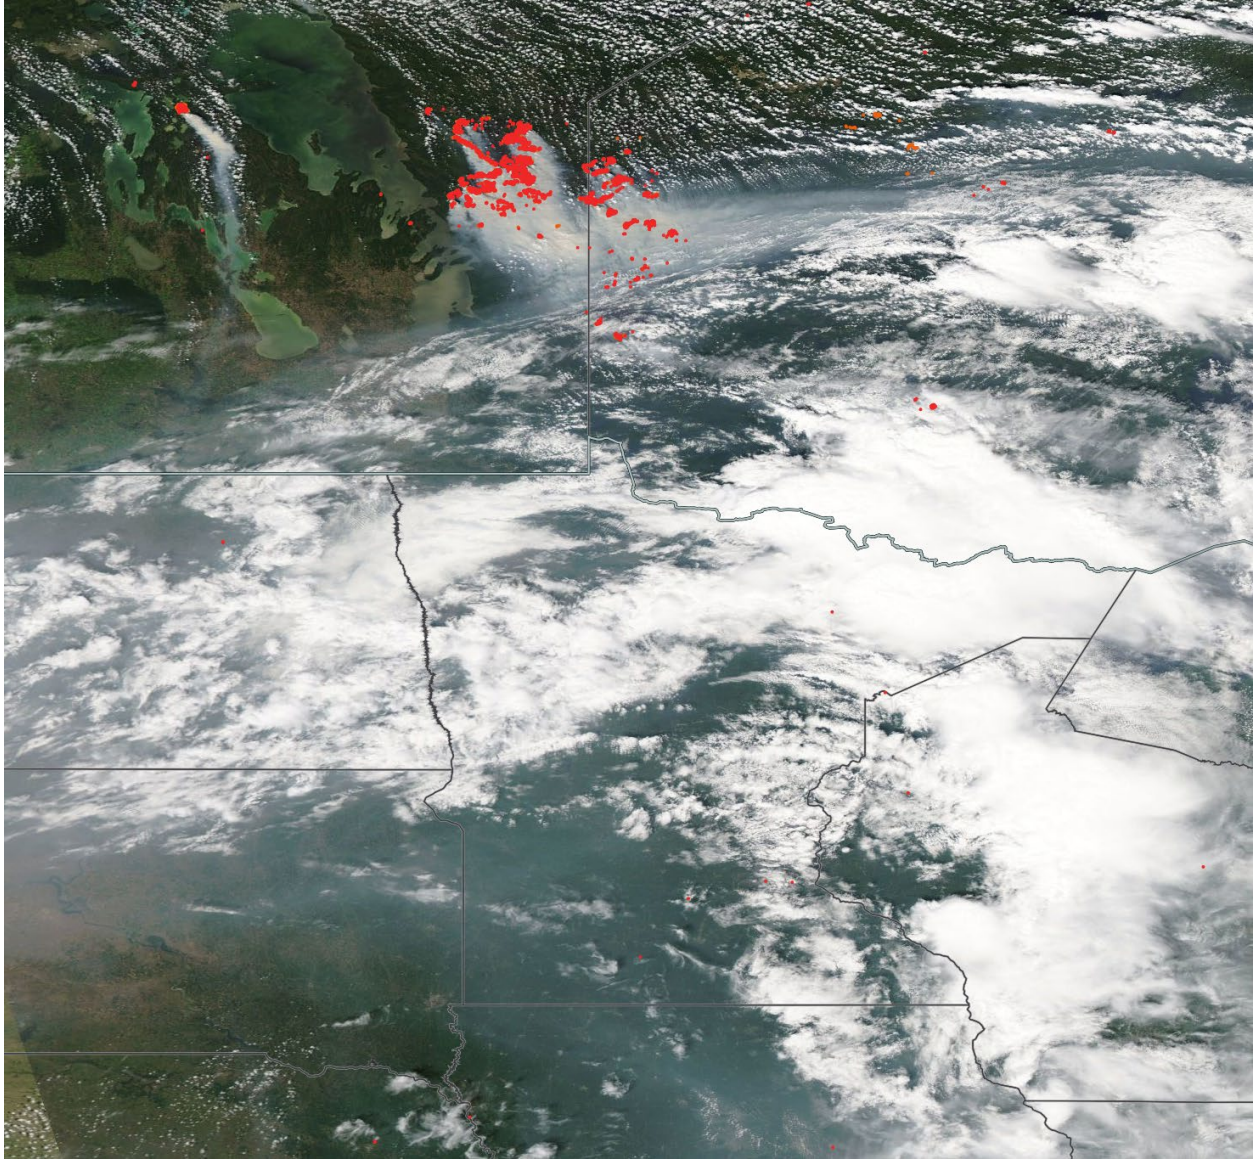

MODIS visible satellite for July 28, 2021.