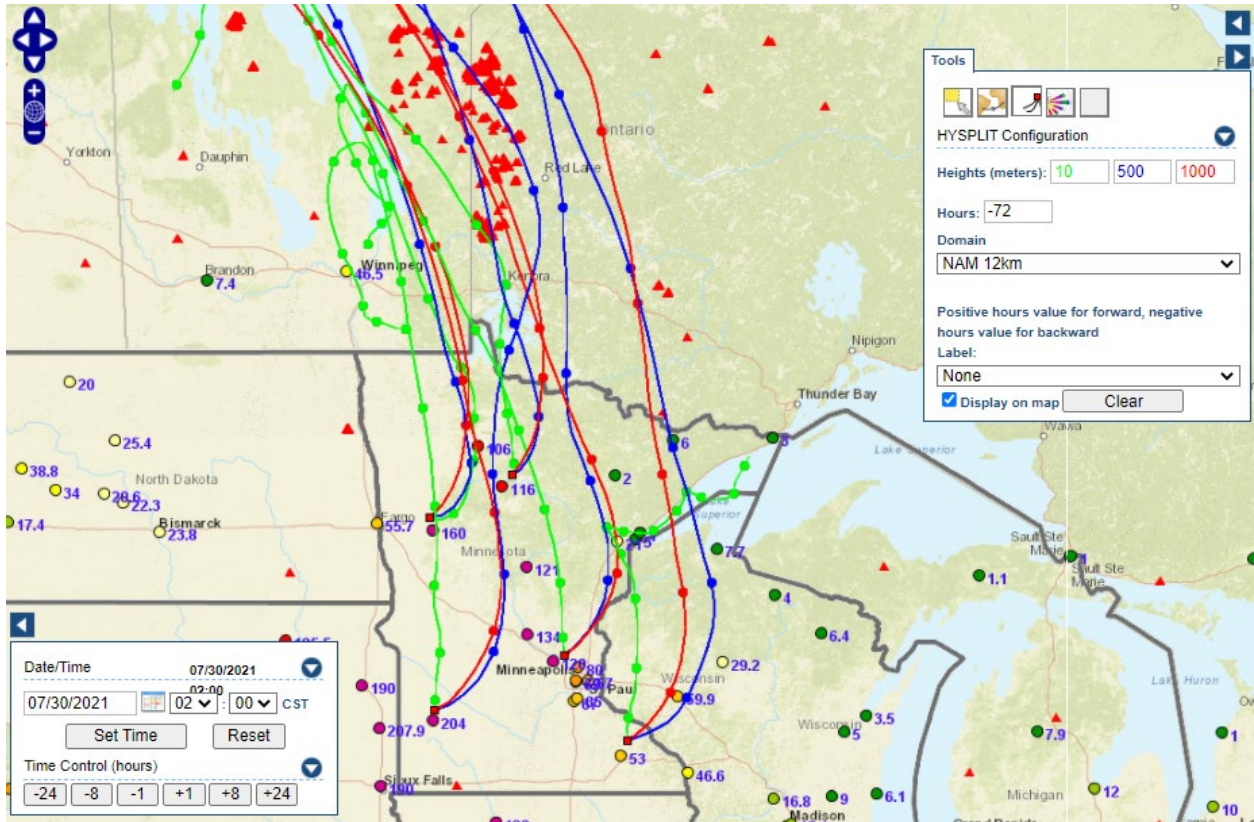

Analyzed smoke, hotspots, and 24-hour PM_{2.5} on July 30, 2021.

MODIS visible satellite for July 30, 2021.

Backward trajectories for July 30, 2021.

7/31/2021 Impacts

Smoke impacts from wildfires located in Canada.