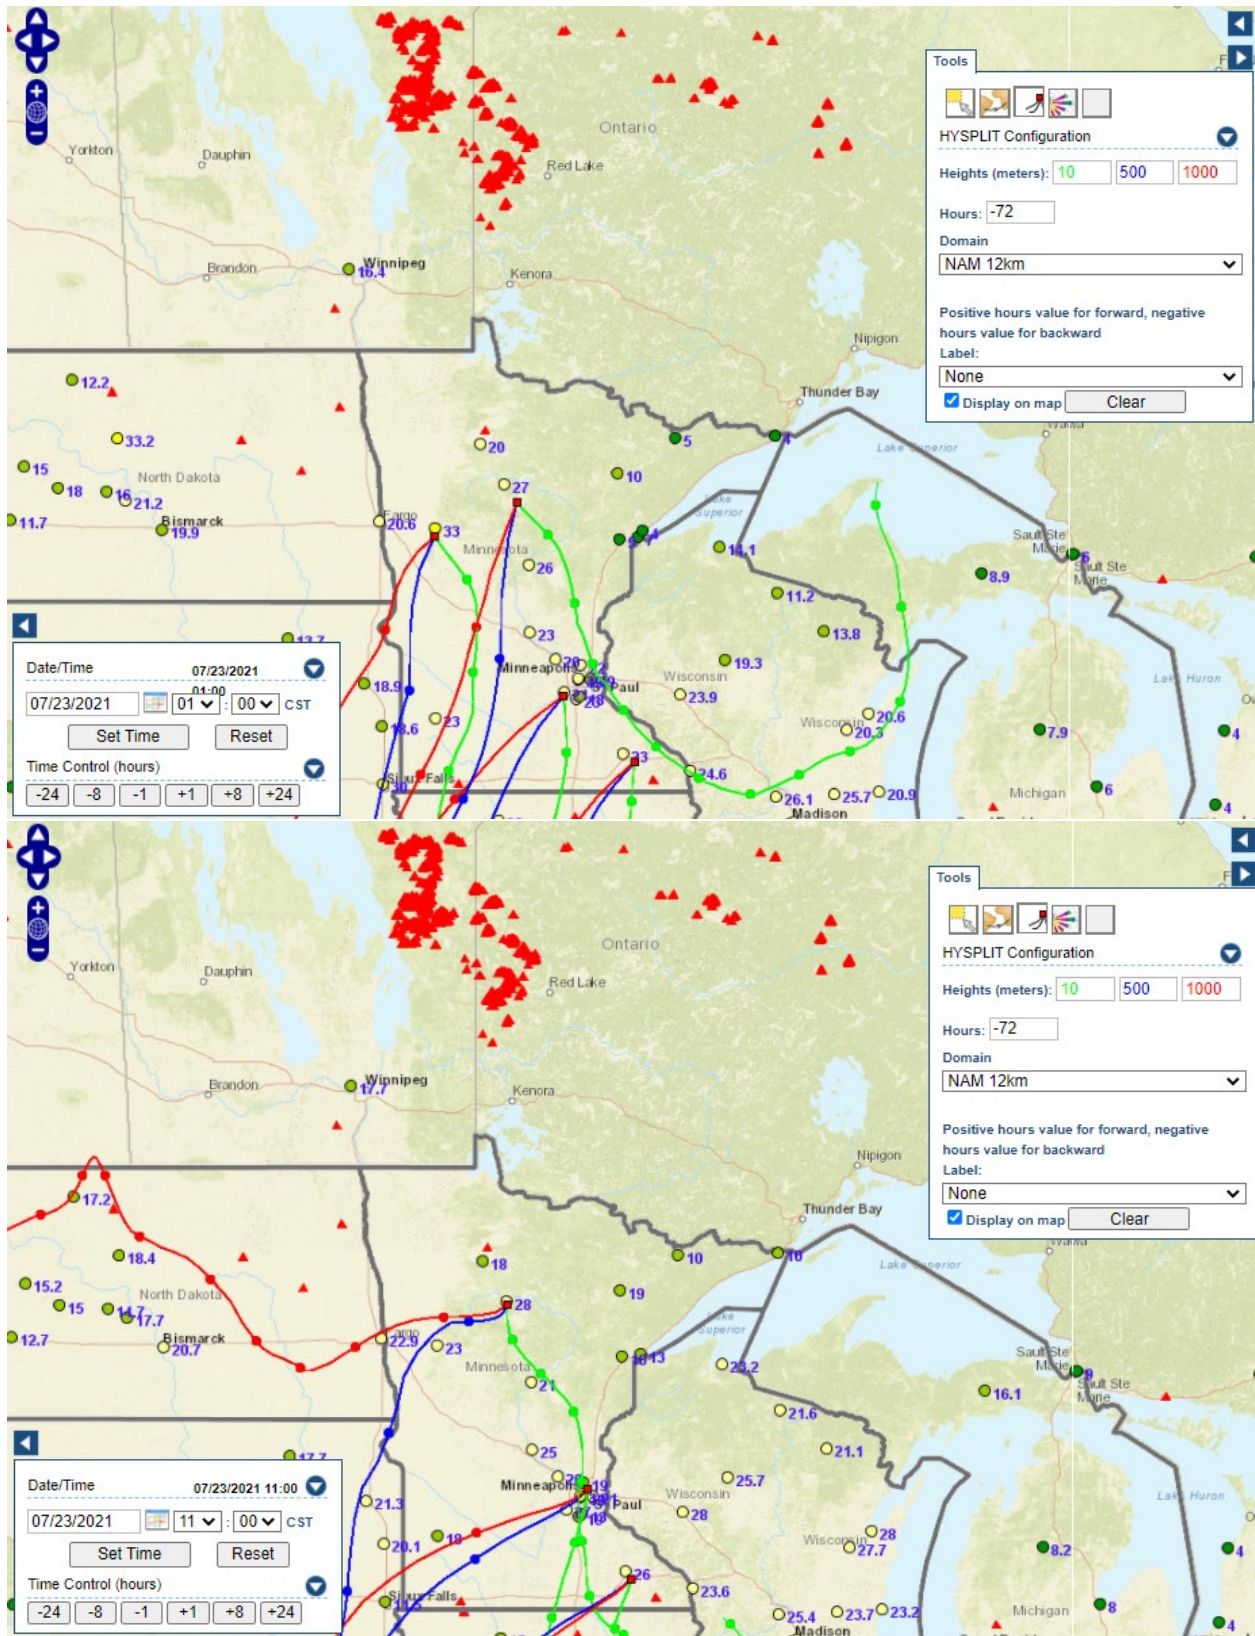

Analyzed smoke, hotspots, and 24-hour PM_{2.5} on July 23, 2021.

MODIS visible satellite for July 23, 2021.

Backward trajectories for July 23, 2021.

7/24/2021 Impacts

Smoke impacts from wildfires located in Canada.