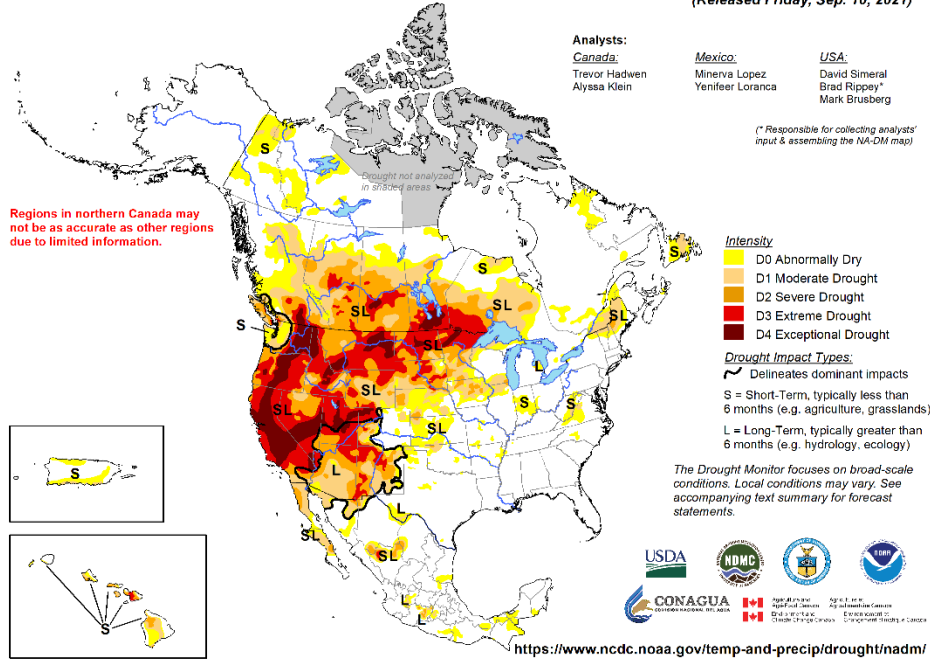

*Design value based on incomplete data

**Lacrosse DOT was decommissioned in December 2023

Meteorological and climatological conditions

2021

Much of the Upper Midwest and south-central Canada were under severe to exceptional drought during the summer of 2021 (Figure 2). By June 30, most of the Upper Midwest and south-central Canada was experiencing drought, with extreme and exceptional drought in much of southern Manitoba and the Dakotas. Precipitation avoided the area for most of the summer, and the area covered by extreme and exceptional drought spread eastward into Minnesota and western Ontario throughout the rest of the summer. The drought set the stage for an active fire season in south central Canada and northern Minnesota.

August 31, 2021
(Released Friday, Sep. 10, 2021)

2022

During June of 2022, severe to extreme drought was ongoing over the southwest US (Figure 3a). Western Canada began the summer with drought-free conditions, but by early fall much of British Columbia and Alberta was experiencing severe to extreme drought (Figure 3b).