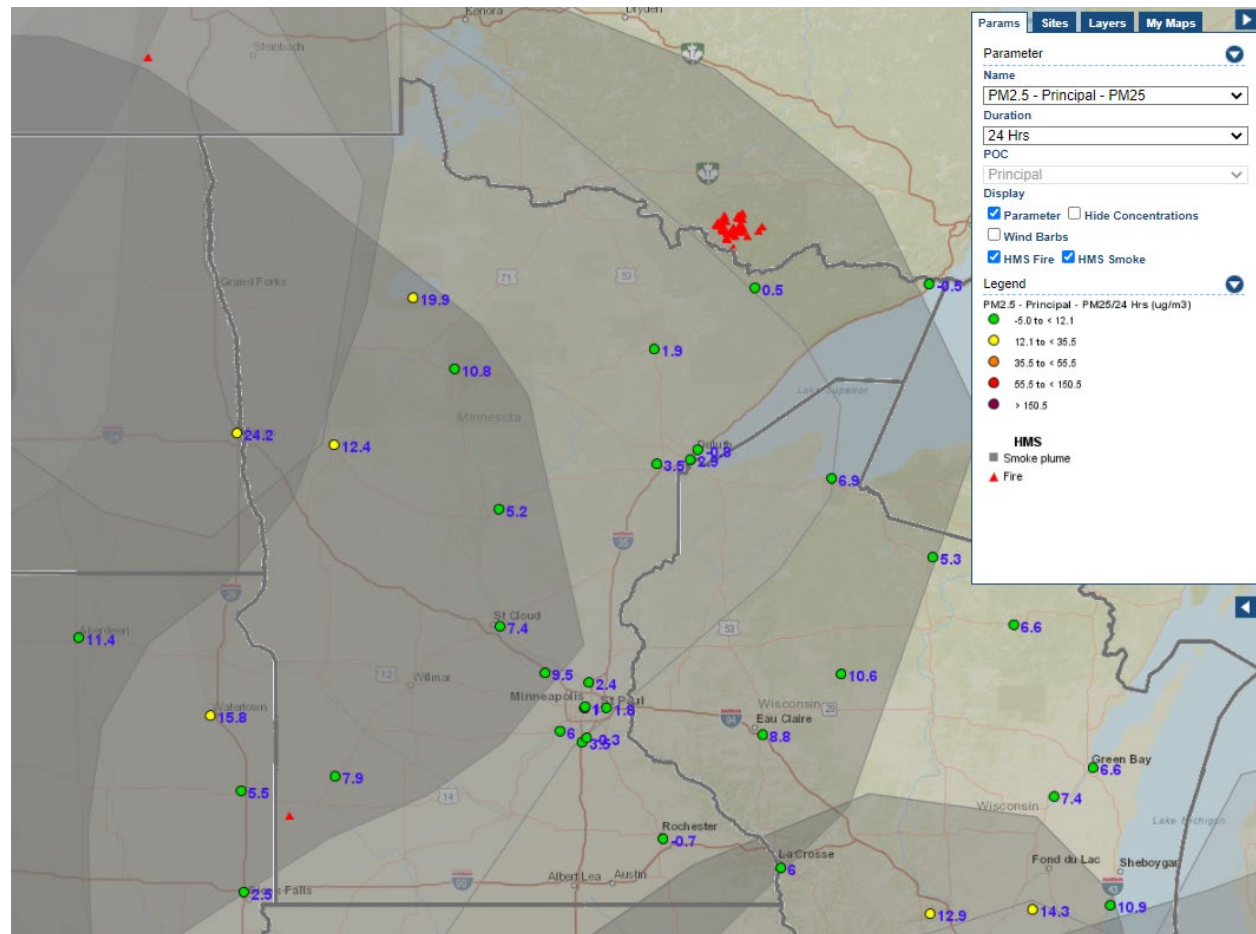

8/27/2021 Impacts

Smoke impacts from wildfires over northeast Minnesota and Quetico Provincial Park.

Monitored 24-hour PM_{2.5} concentrations impacted by smoke on August 27, 2021.

Site	Site AQS	Date (LST)	Daily average (µg/m³)	Max hour (µg/m³)	Notes
Fargo NW	380171004	8/27/2021	24.2	132.6	Northeast MN fires
Red Lake Nation	270072304	8/27/2021	20.0	122	Northeast MN fires

Analyzed smoke, hotspots, and 24-hour PM_{2.5} on August 27, 2021.