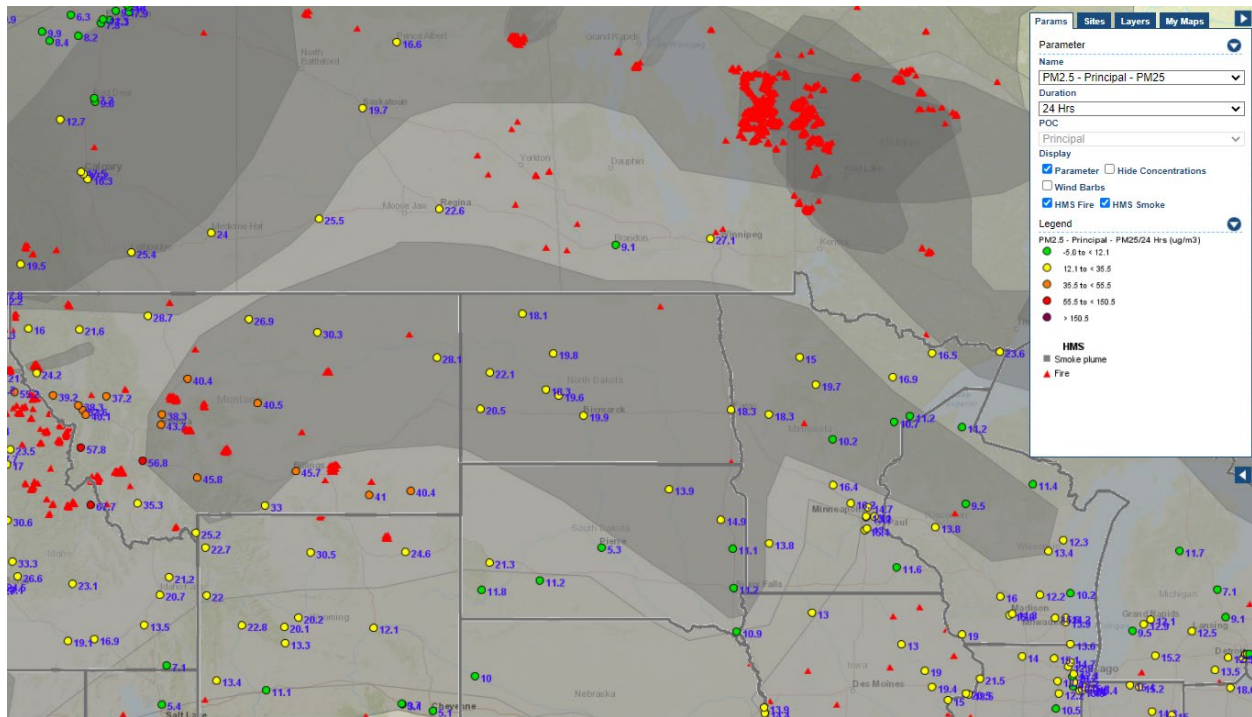

7/27/2021 Impacts

Smoke impacts from wildfires located in Canada.

Monitored 24-hour PM_{2.5} concentrations impacted by smoke on July 27, 2021.

Site	Site AQS	Date (LST)	Daily average (µg/m³)	Max hour (µg/m³)	Notes
Detroit Lakes	270052013	7/27/2021	18.3	25	Canada wildfire smoke
Ely	270750005	7/27/2021	16.5	21	Canada wildfire smoke
Fargo NW	380171004	7/27/2021	18.3	22.4	Canada wildfire smoke
Grand Portage	270317810	7/27/2021	23.6	35	Canada wildfire smoke
Leech Lake Nation	270213410	7/27/2021	19.7	29	Canada wildfire smoke
Red Lake Nation	270072304	7/27/2021	15	20	Canada wildfire smoke
St. Cloud	271453052	7/27/2021	16.4	27	Canada wildfire smoke
St. Michael	271713201	7/27/2021	16.2	21	Canada wildfire smoke
Virginia	271377001	7/27/2021	16.9	21	Canada wildfire smoke

Analyzed smoke, hotspots, and 24-hour PM_{2.5} on July 27, 2021.