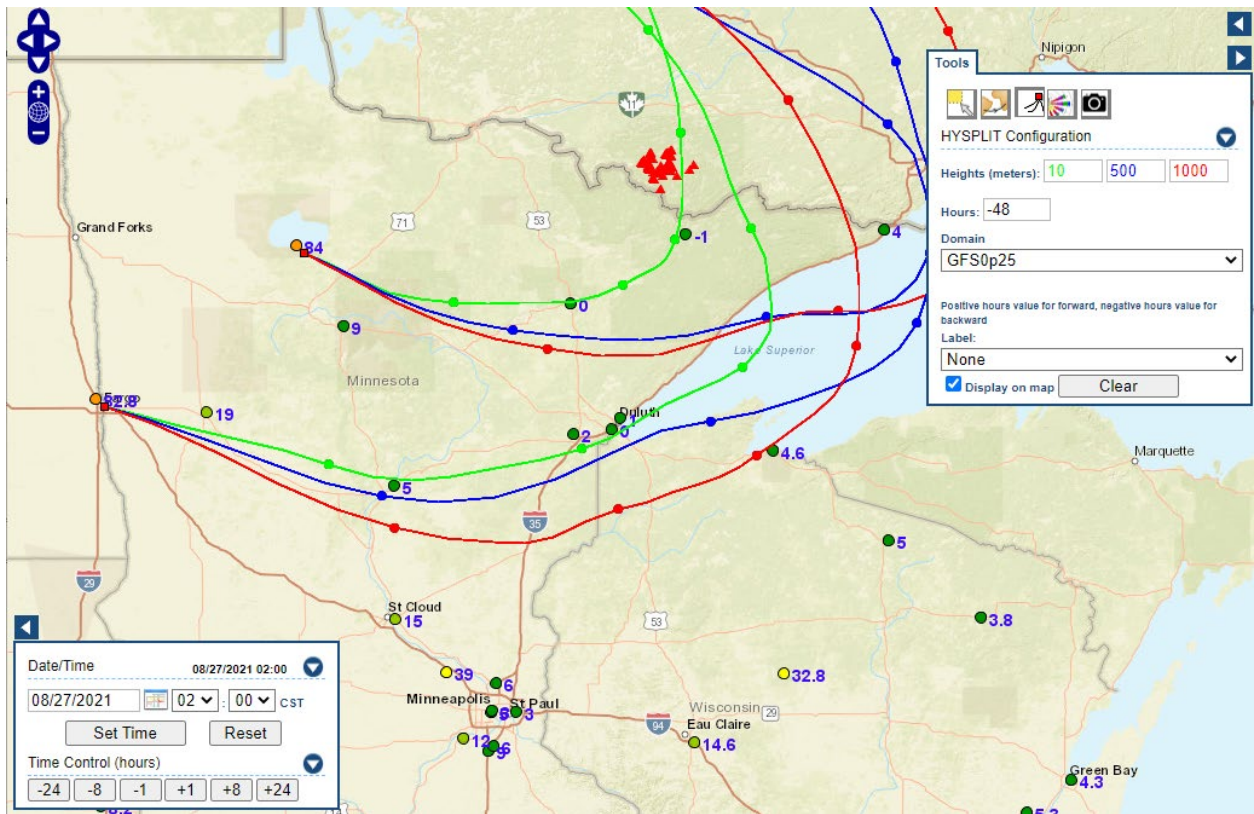

Backward trajectories for August 27, 2021.