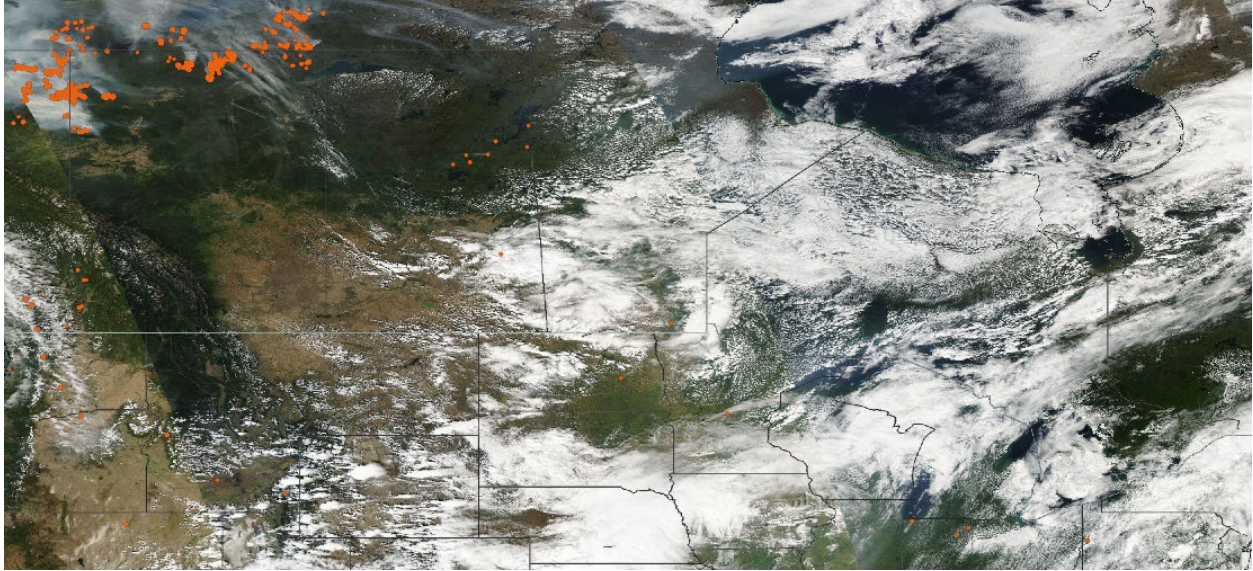

MODIS visible satellite for September 10, 2023.