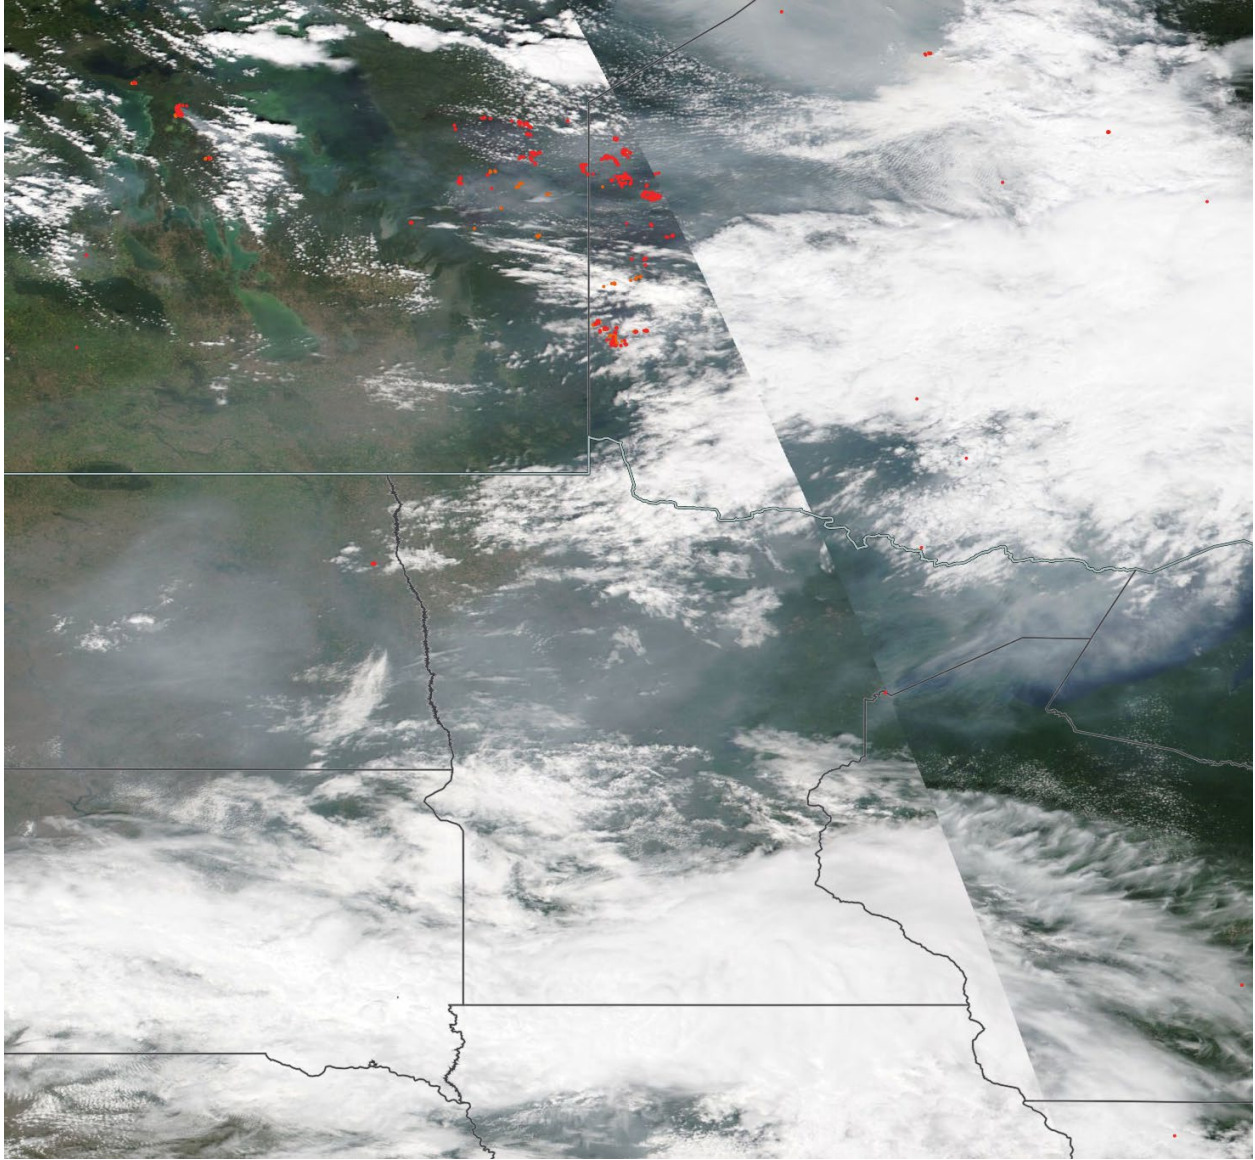

MODIS visible satellite for July 30, 2021.