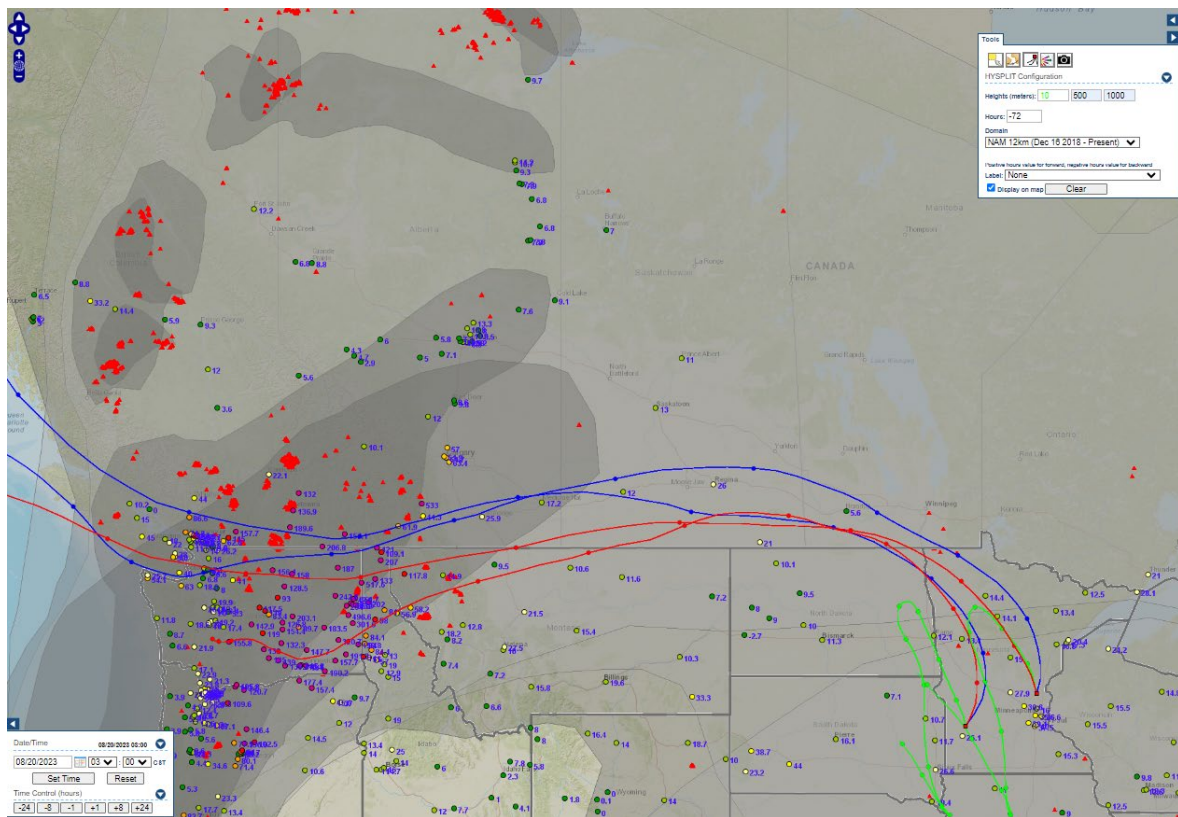

Analyzed smoke, hotspots, and 24-hour PM_{2.5} on August 20, 2023.

MODIS visible satellite for August 20, 2023.

Backward trajectories for August 20, 2023.

8/21/2023 Impacts

Smoke impacts from wildfires located in Canada.