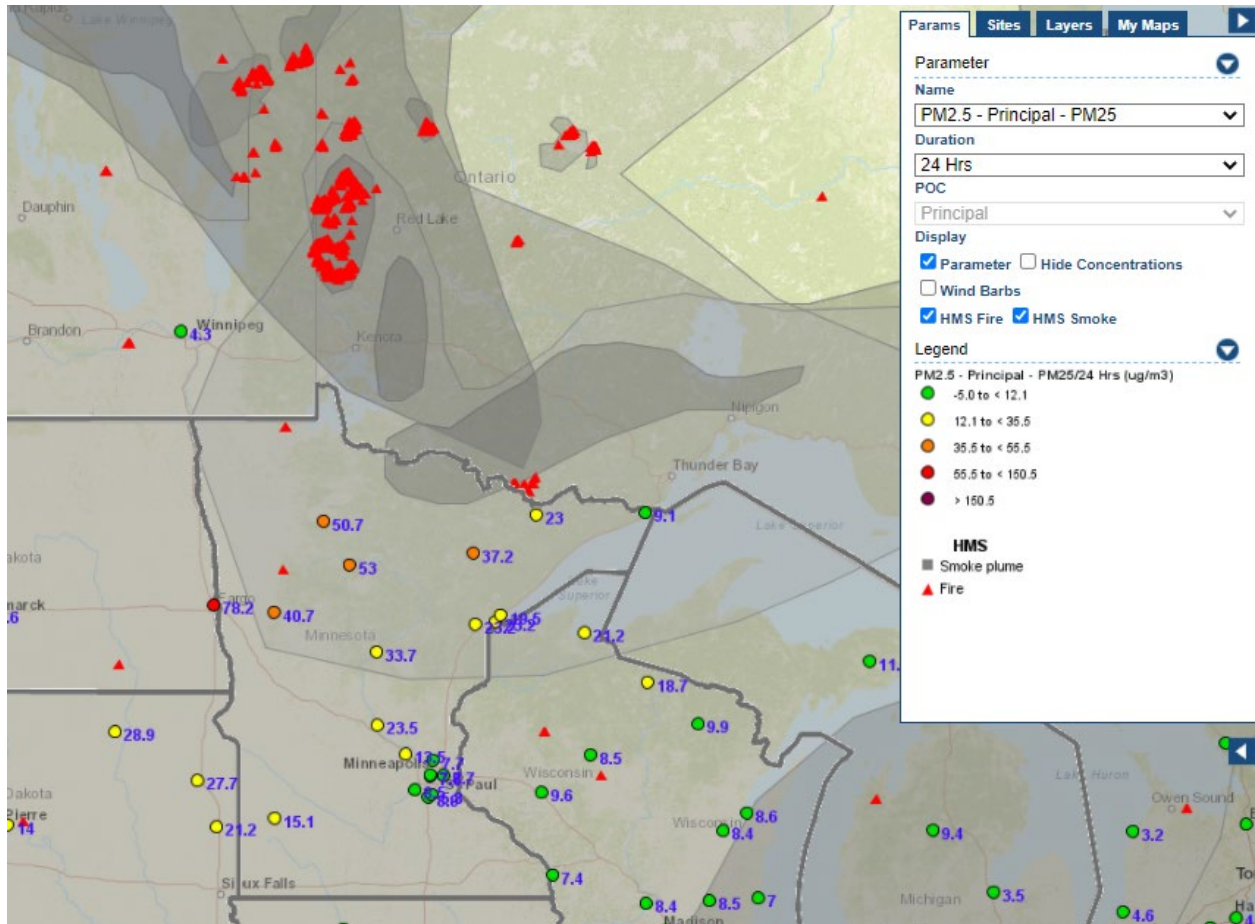

Site	Site AQS	Date (LST)	Daily average ($\mu\text{g}/\text{m}^3$)	Max hour ($\mu\text{g}/\text{m}^3$)	Notes
Virginia	271377001	7/14/2021	37.2	76	Canada wildfire smoke
West Duluth	271377554	7/14/2021	23.2	39	Canada wildfire smoke

Analyzed smoke, hotspots, and 24-hour PM_{2.5} on July 14, 2021.