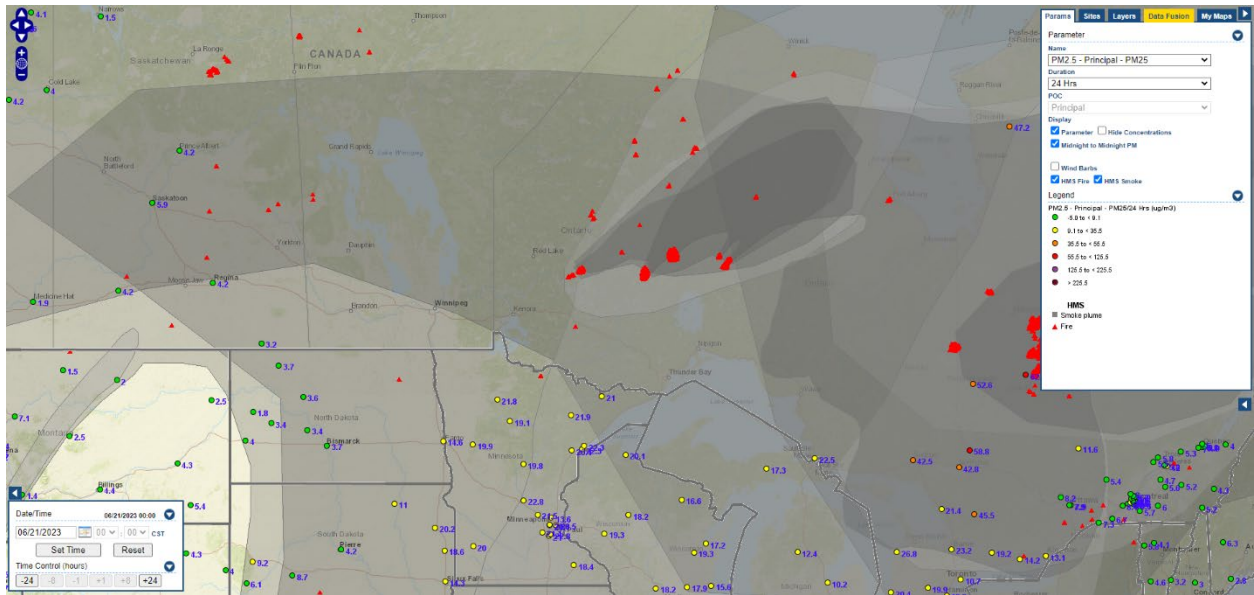

Analyzed smoke, hotspots, and 24-hour PM_{2.5} on June 21, 2023.