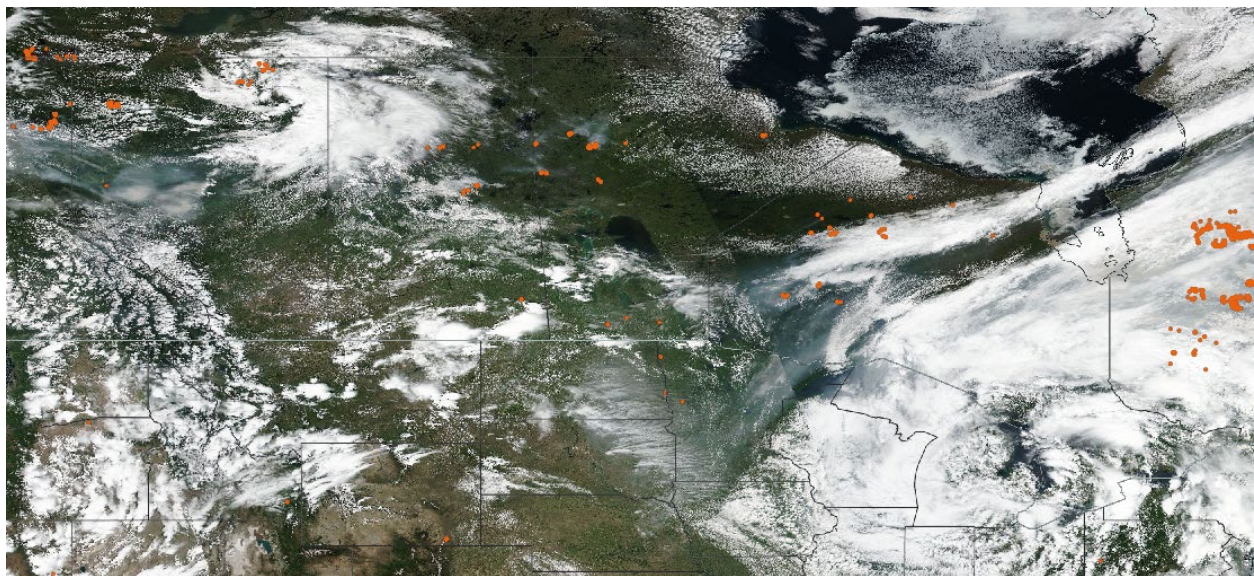

MODIS visible satellite for June 26, 2023.