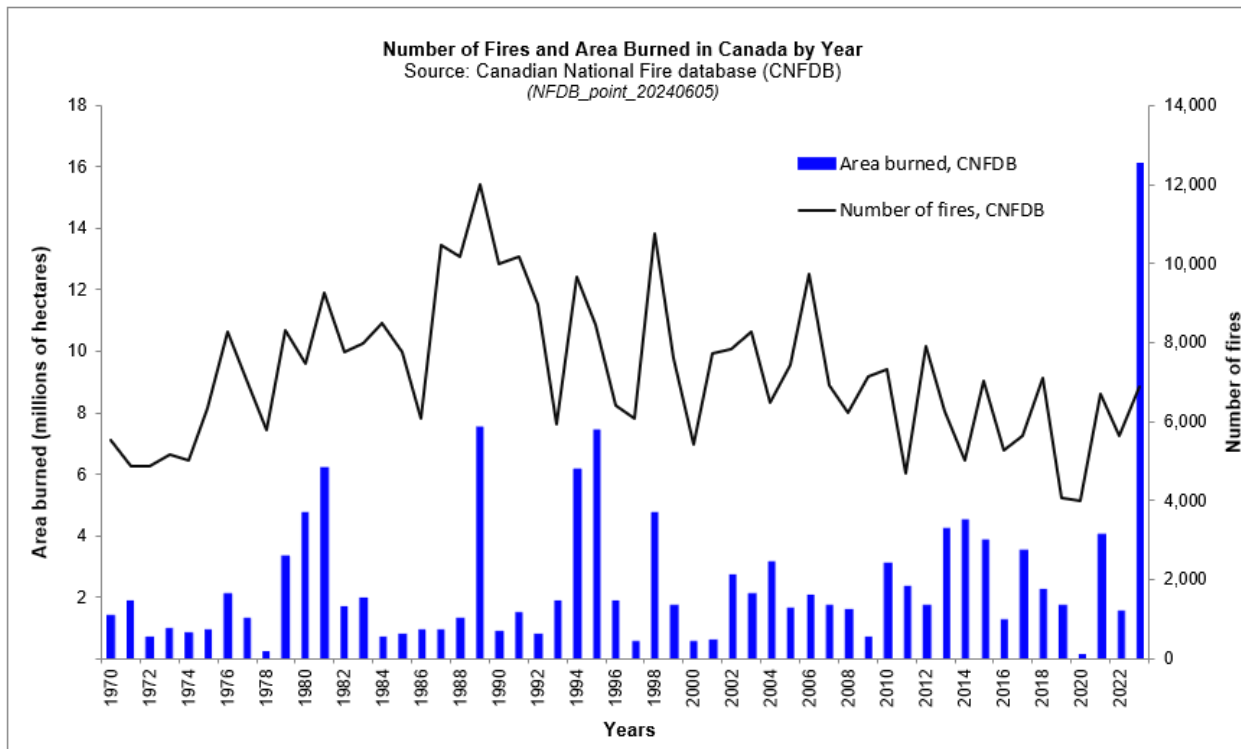

Western Canada wildfires – October 2022

Several late season wildfires occurred in western Canada during October 2022. The map below shows fire locations on October 19, 2022 (Figure 13). Satellite images and backward trajectories showing impacts to Minnesota monitors are included in the daily fire impacts section.

Figure 13: Active fires and fire perimeters on October 19, 2022.

Canada wildfires – Summer 2023

The 2023 wildfire season easily set records for the number of hectares burned (Figure 14). High wildfire activity occurred across most of Canada, meaning that for much of the summer any wind with a northerly component transported wildfire smoke into Minnesota. Figure 15 shows the weekly wildfire activity, starting on May 15, 2023.

Figure 14: Number of Fires and Area burned in Canada from 1970 to 2023.

Figure 15a: Active fires and fire perimeters on May 15, 2023.

Figure 15b: Active fires and fire perimeters on May 22, 2023.

Figure 15c: Active fires and fire perimeters on May 29, 2023.