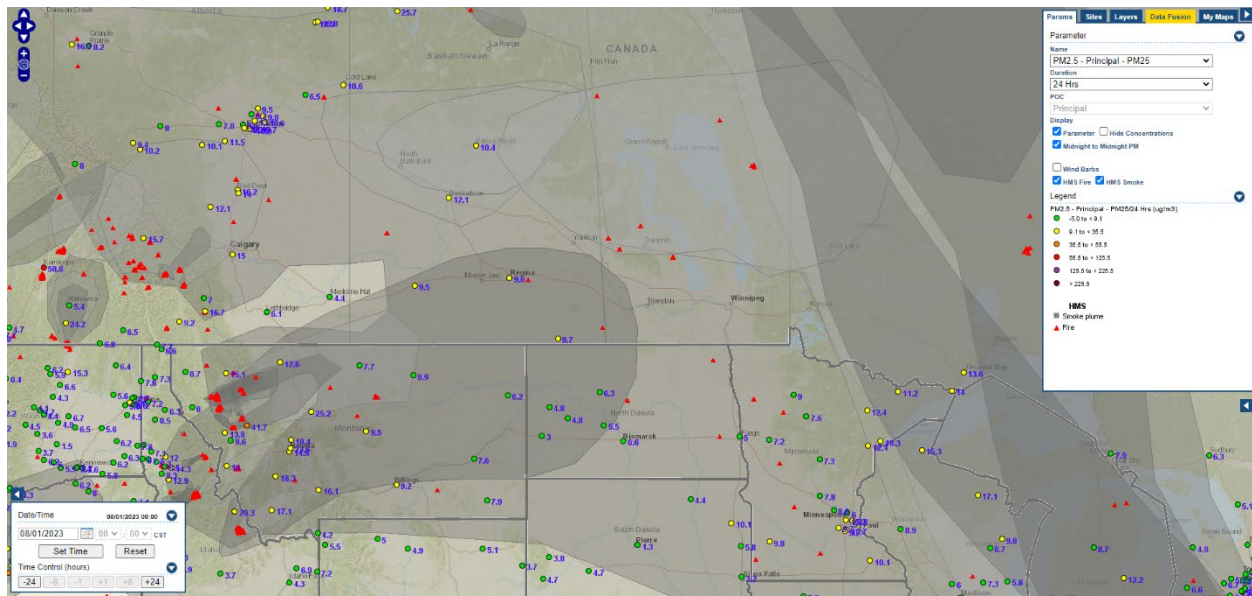

8/1/2023 Impacts

Smoke impacts from wildfires located in Canada.

Monitored 24-hour PM_{2.5} concentrations impacted by smoke on August 1, 2023.

Site	Site AQS	Date (LST)	Daily average (µg/m³)	Max hour (µg/m³)	Notes
Duluth-WDSE	271377550	8/1/2023	18.4	25.3	Canada Wildfire Smoke
West Duluth	271377554	8/1/2023	20.8	22.7	Canada Wildfire Smoke

Analyzed smoke, hotspots, and 24-hour PM_{2.5} on August 1, 2023.