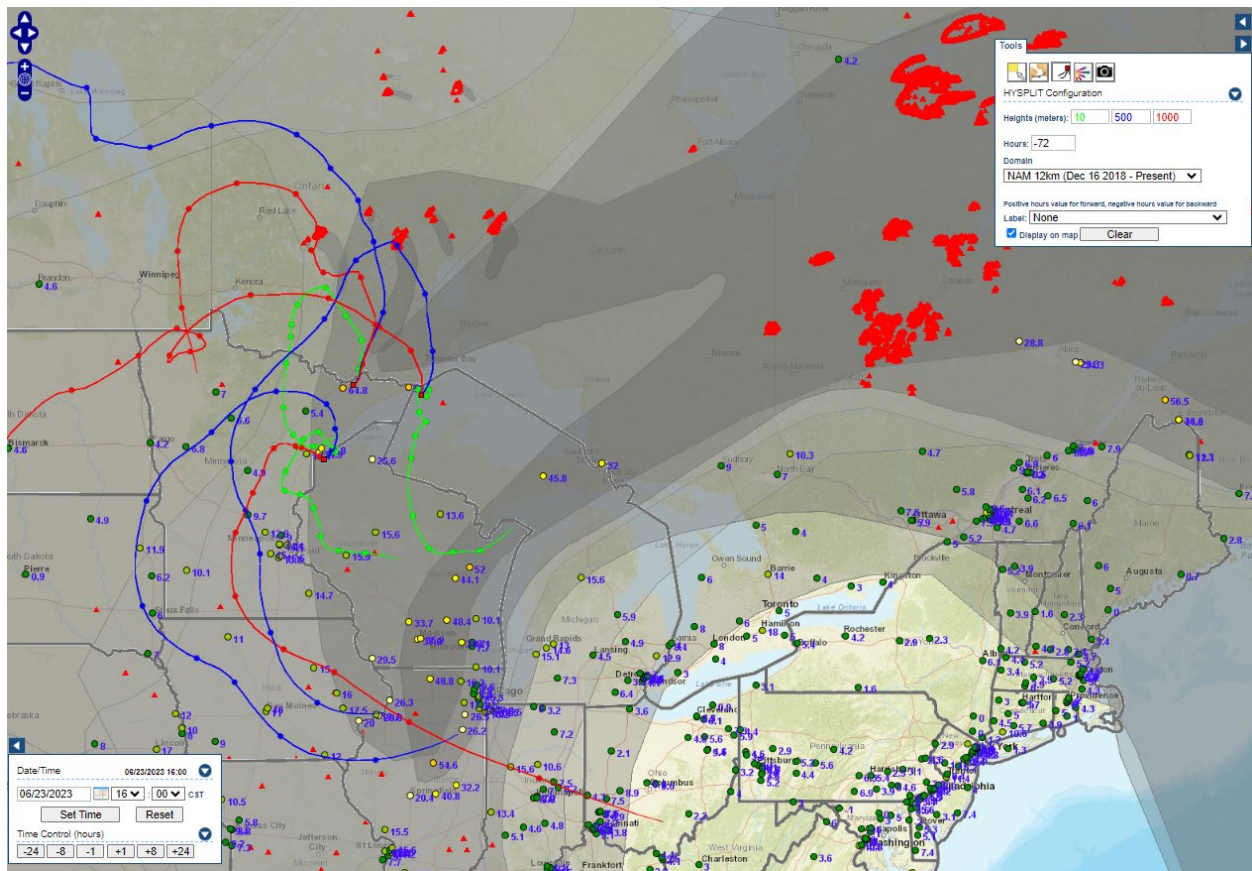

6/23/2023 Impacts

Smoke impacts from wildfires located in Canada.

Monitored 24-hour PM_{2.5} concentrations impacted by smoke on June 23, 2023.

Site	Site AQS	Date (LST)	Daily average (µg/m³)	Max hour (µg/m³)	Notes
Duluth-WDSE	271377550	6/23/2023	22.3	49.8	Canada Wildfire Smoke
Ely	270750005	6/23/2023	27.7	76.2	Canada Wildfire Smoke
Grand Portage	270317810	6/23/2023	32.8	66	Canada Wildfire Smoke
Rochester	271095008	6/23/2023	17.8	22.5	Canada Wildfire Smoke
West Duluth	271377554	6/23/2023	25.1	49	Canada Wildfire Smoke

Analyzed smoke, hotspots, and 24-hour PM_{2.5} on June 23, 2023.