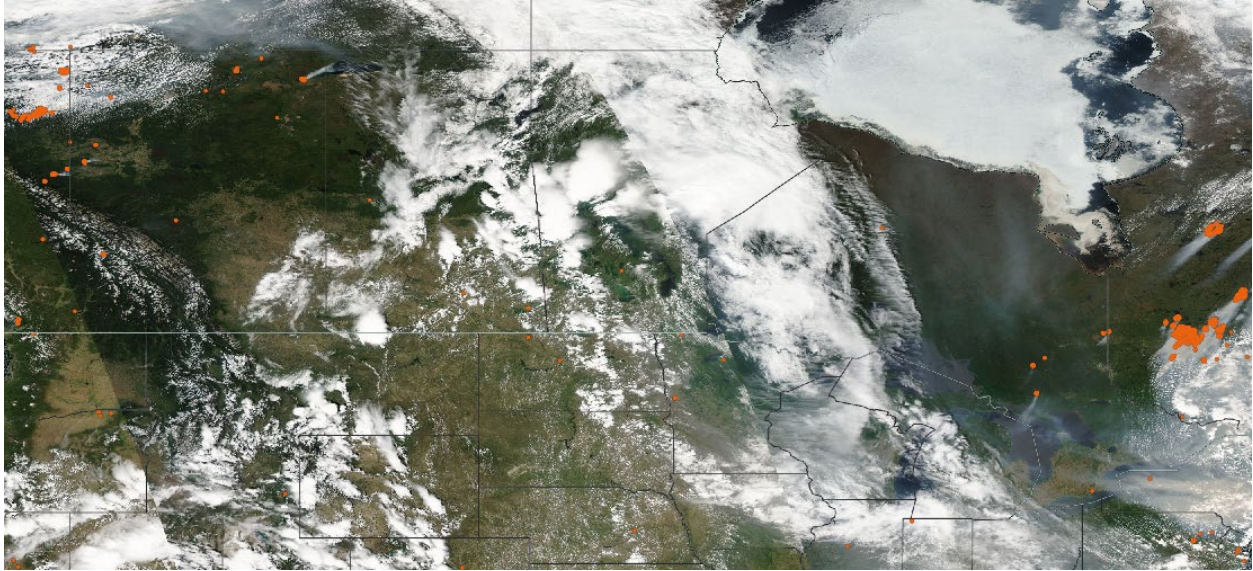

MODIS visible satellite for June 6, 2023.