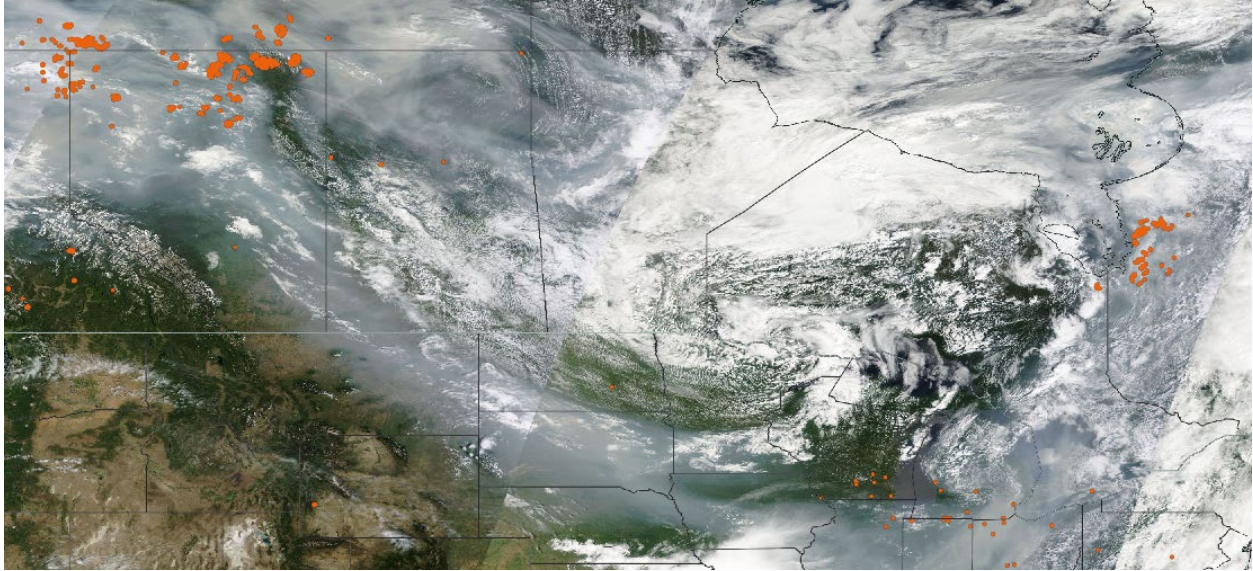

MODIS visible satellite for July 16, 2023.