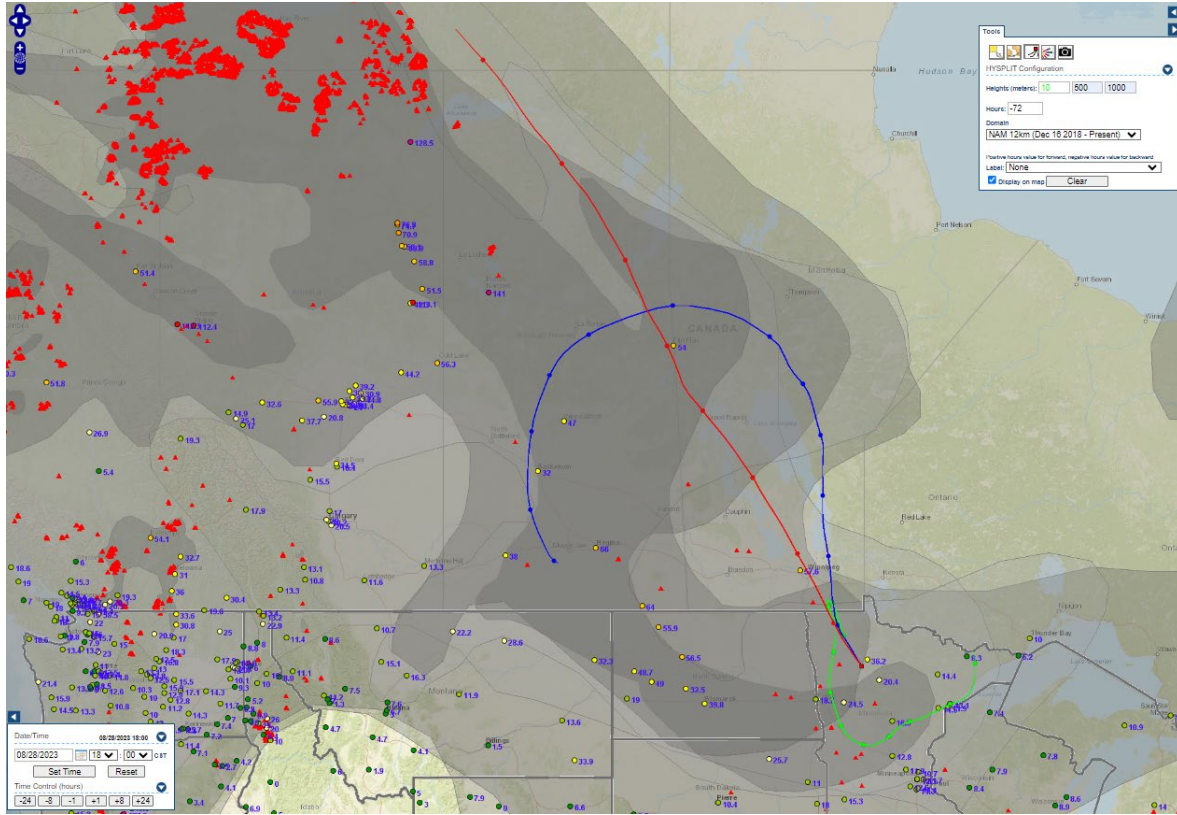

Backward trajectories for August 28, 2023.