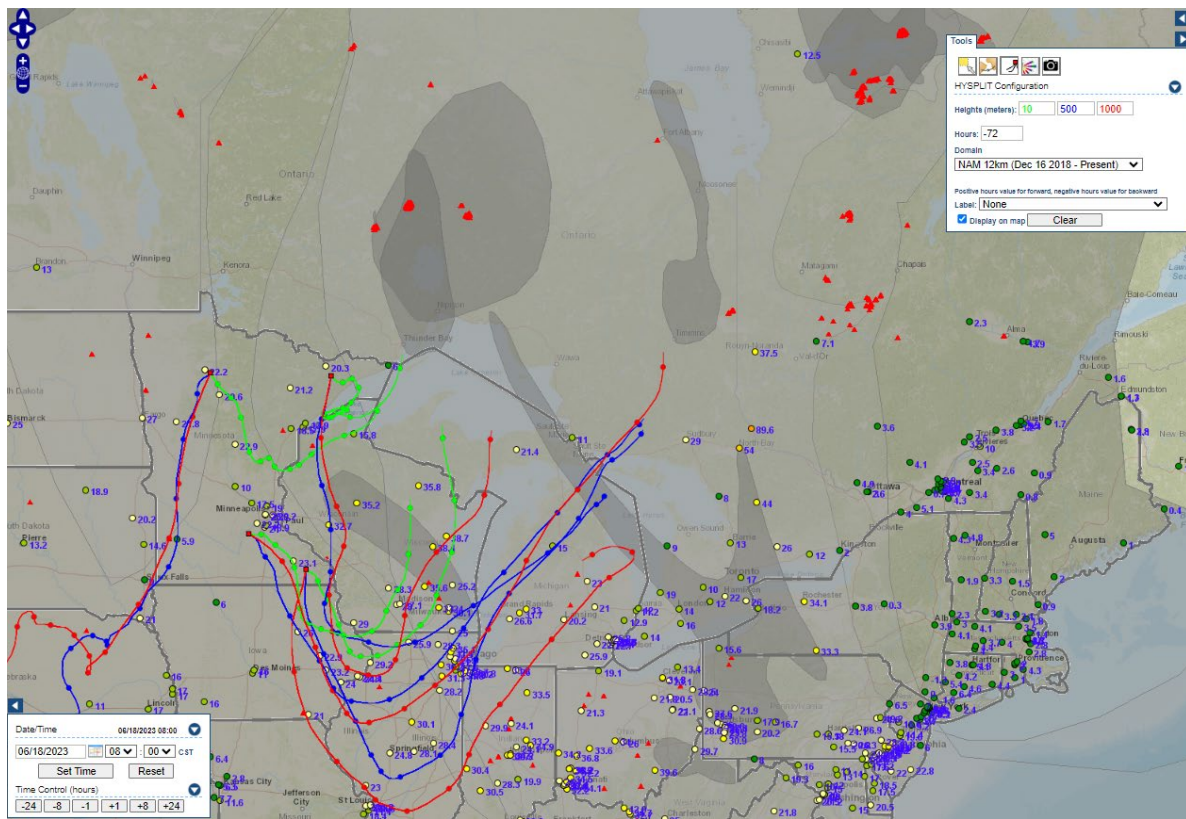

Backward trajectories for June 18, 2023.