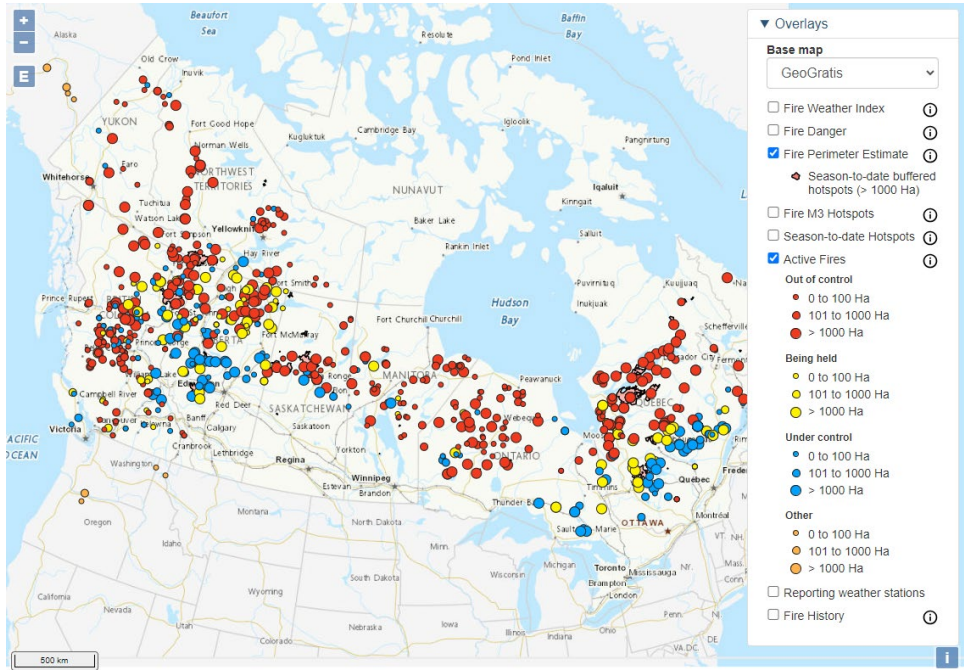

Figure 15i: Active fires and fire perimeters on July 10, 2023.