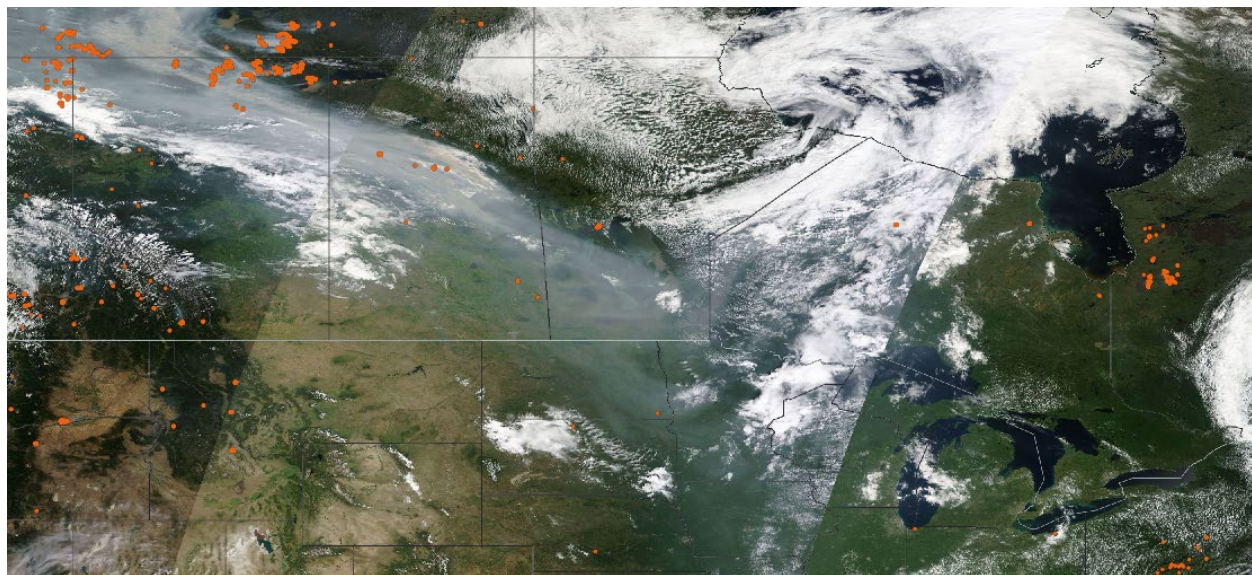

MODIS visible satellite for July 22, 2023.