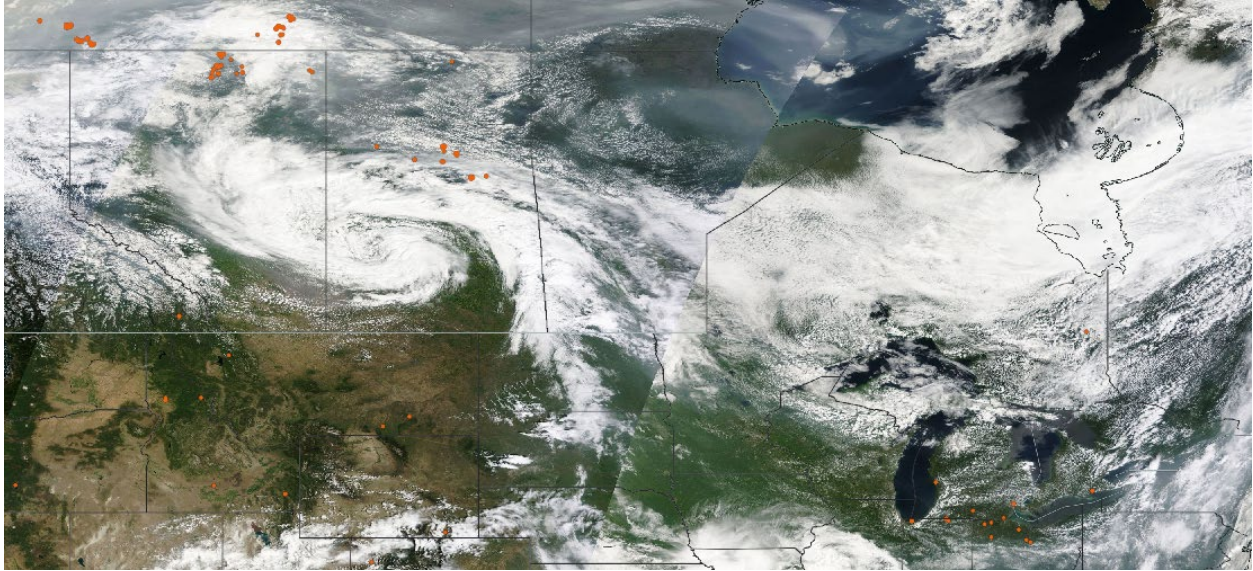

MODIS visible satellite for July 18, 2023.