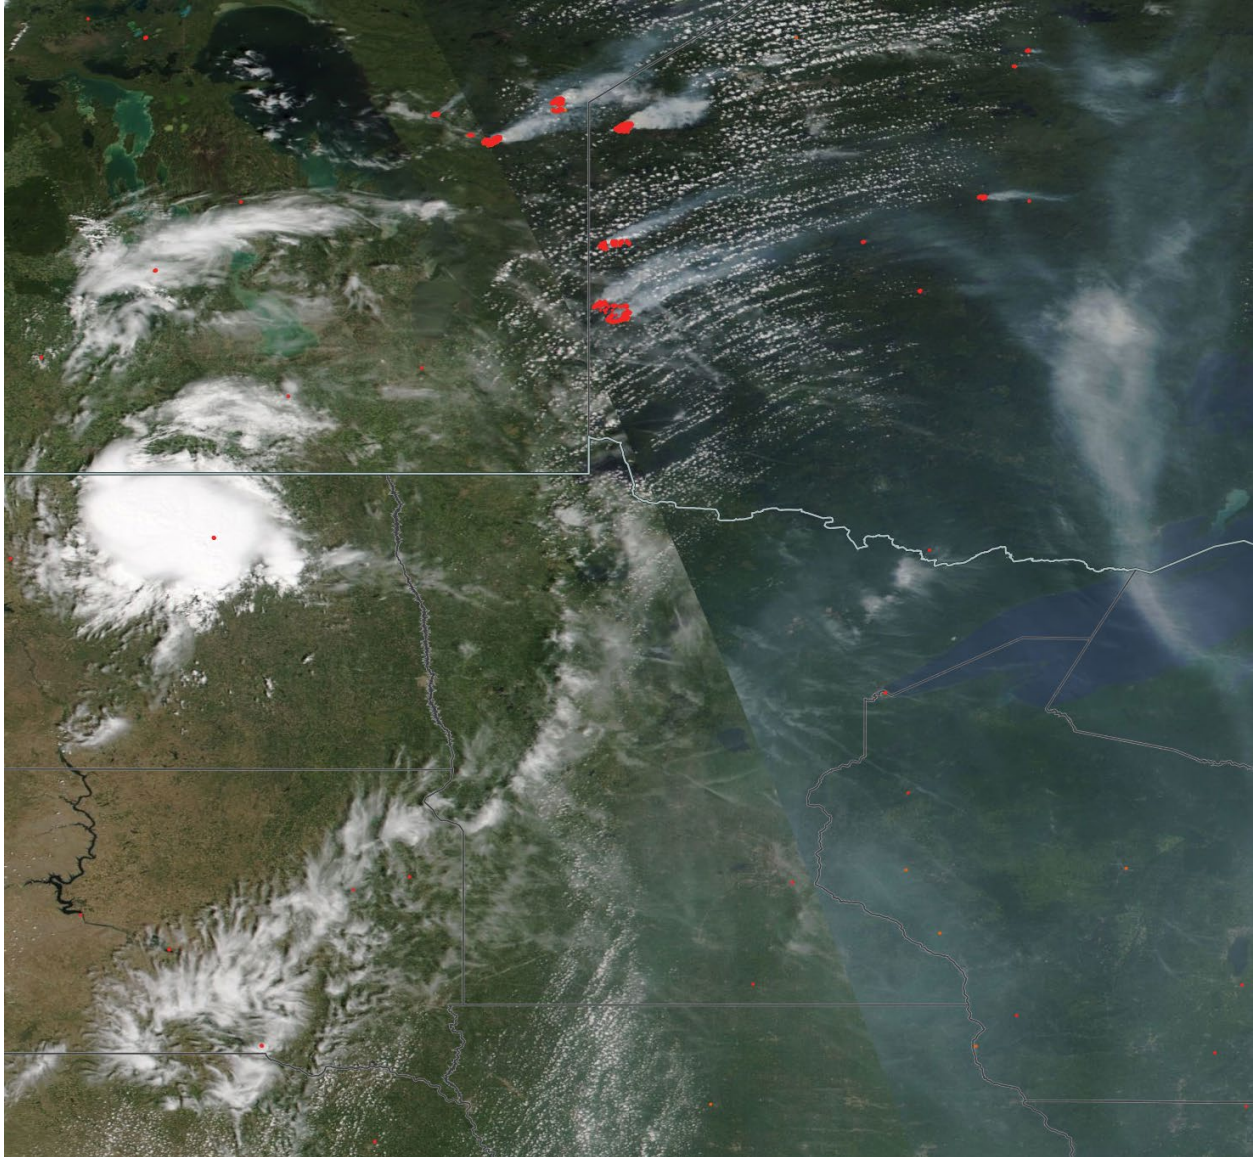

MODIS visible satellite for July 3, 2021.