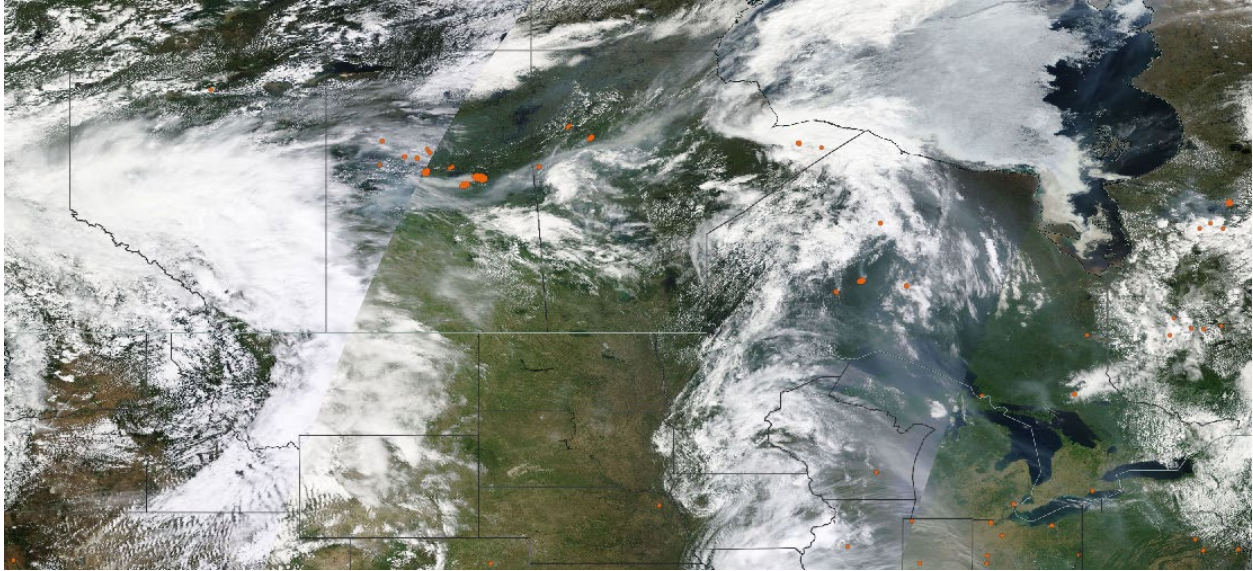

MODIS visible satellite for June 18, 2023.