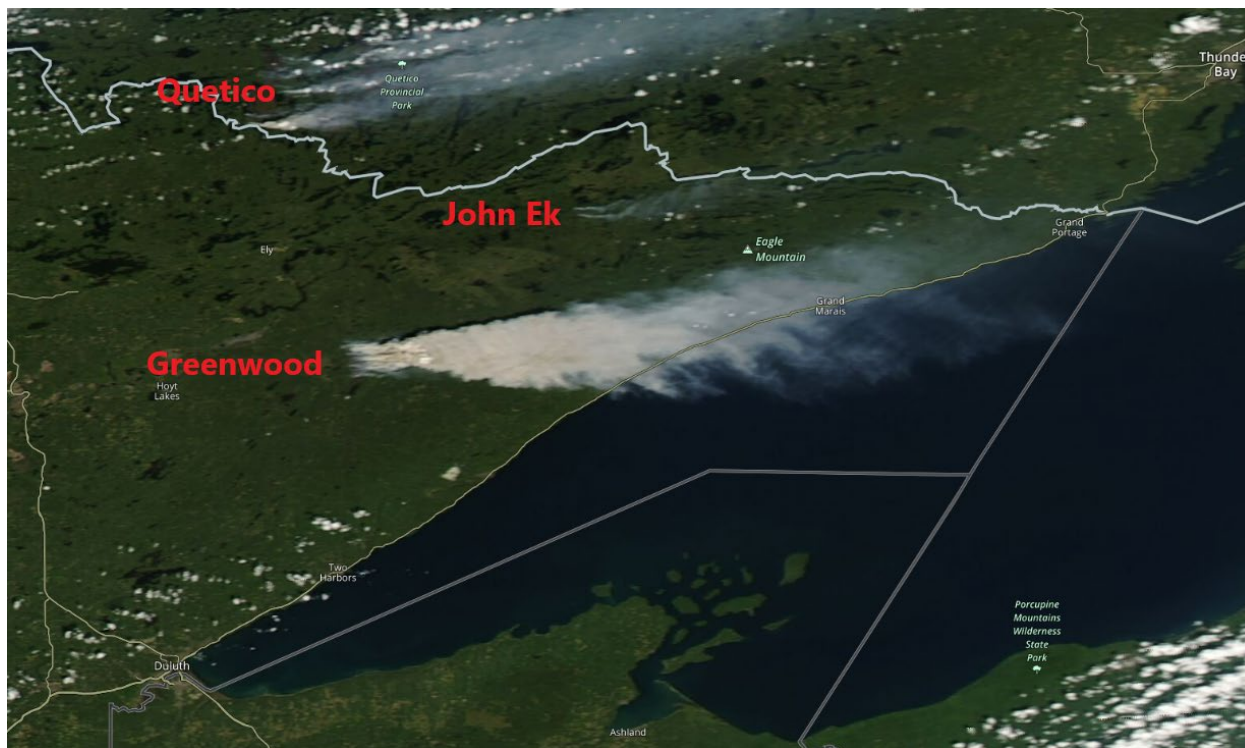

Figure 6e: Active fires and fire perimeters on August 1, 2021.

Figure 6f: Active fires and fire perimeters on August 7, 2021.

Northeast Minnesota wildfires – 2021

Several fires erupted in northeast Minnesota during August 2021. The largest was the Greenwood fire, which burned over 26,000 acres between August 15 and September 15. The John Ek fire burned over 1,300 acres between August 14 and September 15. Several wildfires burned over 120,000 acres in/near Quetico Provincial Park, located just north of the Minnesota border between July 6 and September 15.

Figure 7: Large incident map for August 14, 2021, from the National Interagency Fire Center. Number 90 is the Greenwood fire, and number 91 is the John Ek fire. The Quetico fires can be seen in the Canada wildfire maps along the Minnesota border.

Figure 8: Major fires of northern Minnesota. Fires from 2021 are depicted in red.

Figure 9: MODIS AQUA visible satellite image from August 24, 2021.

Southwest US wildfires – June 2022

Several fires were present over New Mexico and Arizona during the second week of June 2022 (Figure 10). The Pipeline fire west of Flagstaff, Arizona was particularly active on June 13, 2022, when the burn area rapidly expanded to over 20,000 acres. Heavy smoke can be seen coming from the fire on June 13, with smoke and haze already over Colorado (Figure 11). Forward trajectories from the fire show air parcels originating over the fire on June 13 over Minnesota on June 14 (Figure 12).

Figure 10: Large incident map for June 13, 2022, from the National Interagency Fire Center.

Figure 11: MODIS visible satellite for June 13, 2022, centered over the southwest US.

Figure 12: Forward trajectories originating from the southwest US on June 13, 2022.