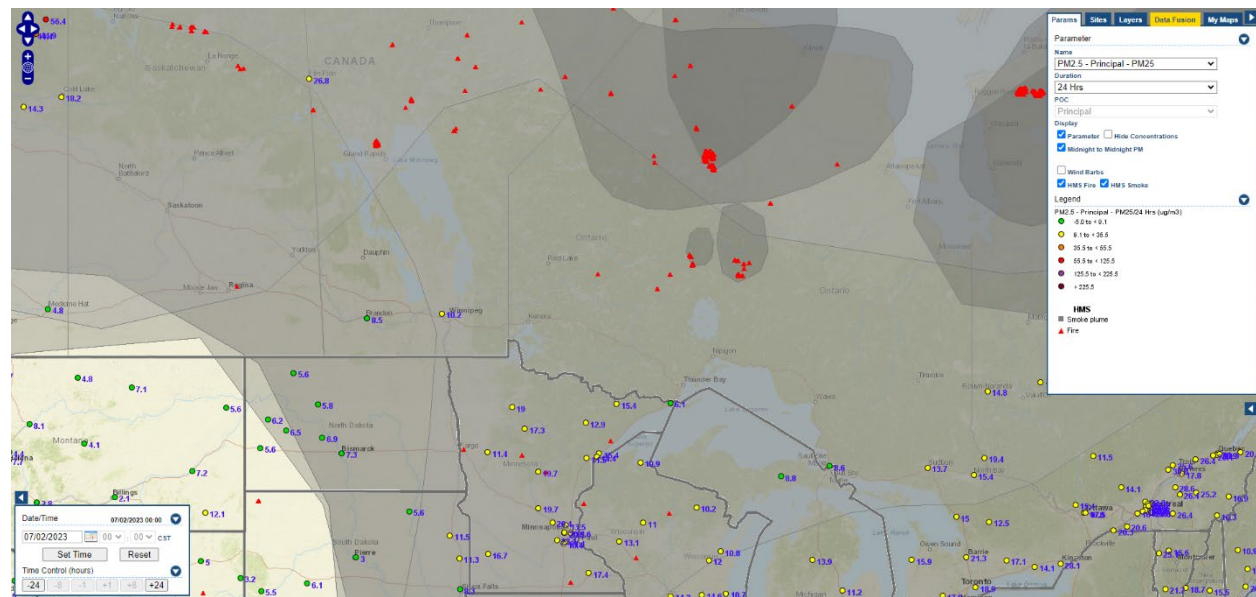

7/2/2023 Impacts

Smoke impacts from wildfires located in Canada.

Monitored 24-hour PM_{2.5} concentrations impacted by smoke on July 2, 2023.

Site	Site AQS	Date (LST)	Daily average (µg/m³)	Max hour (µg/m³)	Notes
Apple Valley	270370470	7/2/2023	21.4	31.9	Canada Wildfire Smoke
Brainerd	270353204	7/2/2023	19.7	27.3	Canada Wildfire Smoke
Fargo NW	380171004	7/2/2023	22.2	23.6	Canada Wildfire Smoke
Lakeville - Near Road	270370480	7/2/2023	19.4	27.9	Canada Wildfire Smoke
Minneapolis - Phillips	270530963	7/2/2023	20.6	30.2	Canada Wildfire Smoke
Minneapolis - Near Road	270530962	7/2/2023	20.5	31.1	Canada Wildfire Smoke
Red Lake Nation	270072304	7/2/2023	19.0	26	Canada Wildfire Smoke
Rochester	271095008	7/2/2023	17.5	33.4	Canada Wildfire Smoke
Shakopee	271390505	7/2/2023	23.4	37.5	Canada Wildfire Smoke
St. Cloud	271453052	7/2/2023	19.7	39.3	Canada Wildfire Smoke
St. Michael	271713201	7/2/2023	20.5	30	Canada Wildfire Smoke

Analyzed smoke, hotspots, and 24-hour PM_{2.5} on July 2, 2023.