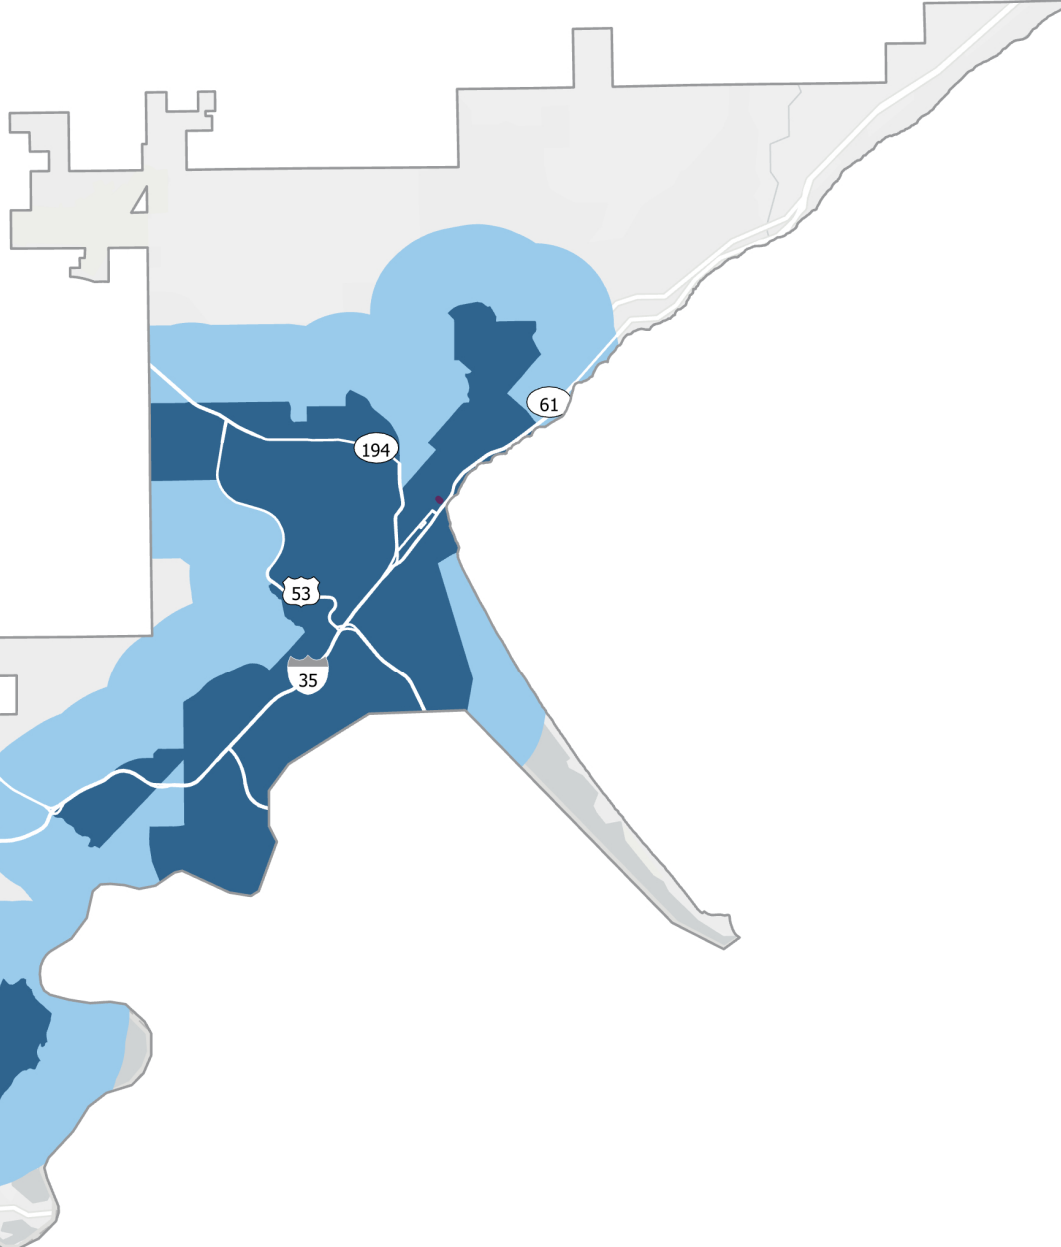

City of Duluth Environmental justice areas

-  Environmental justice areas
-  One mile buffer
-  Tribal land
-  Duluth city limits