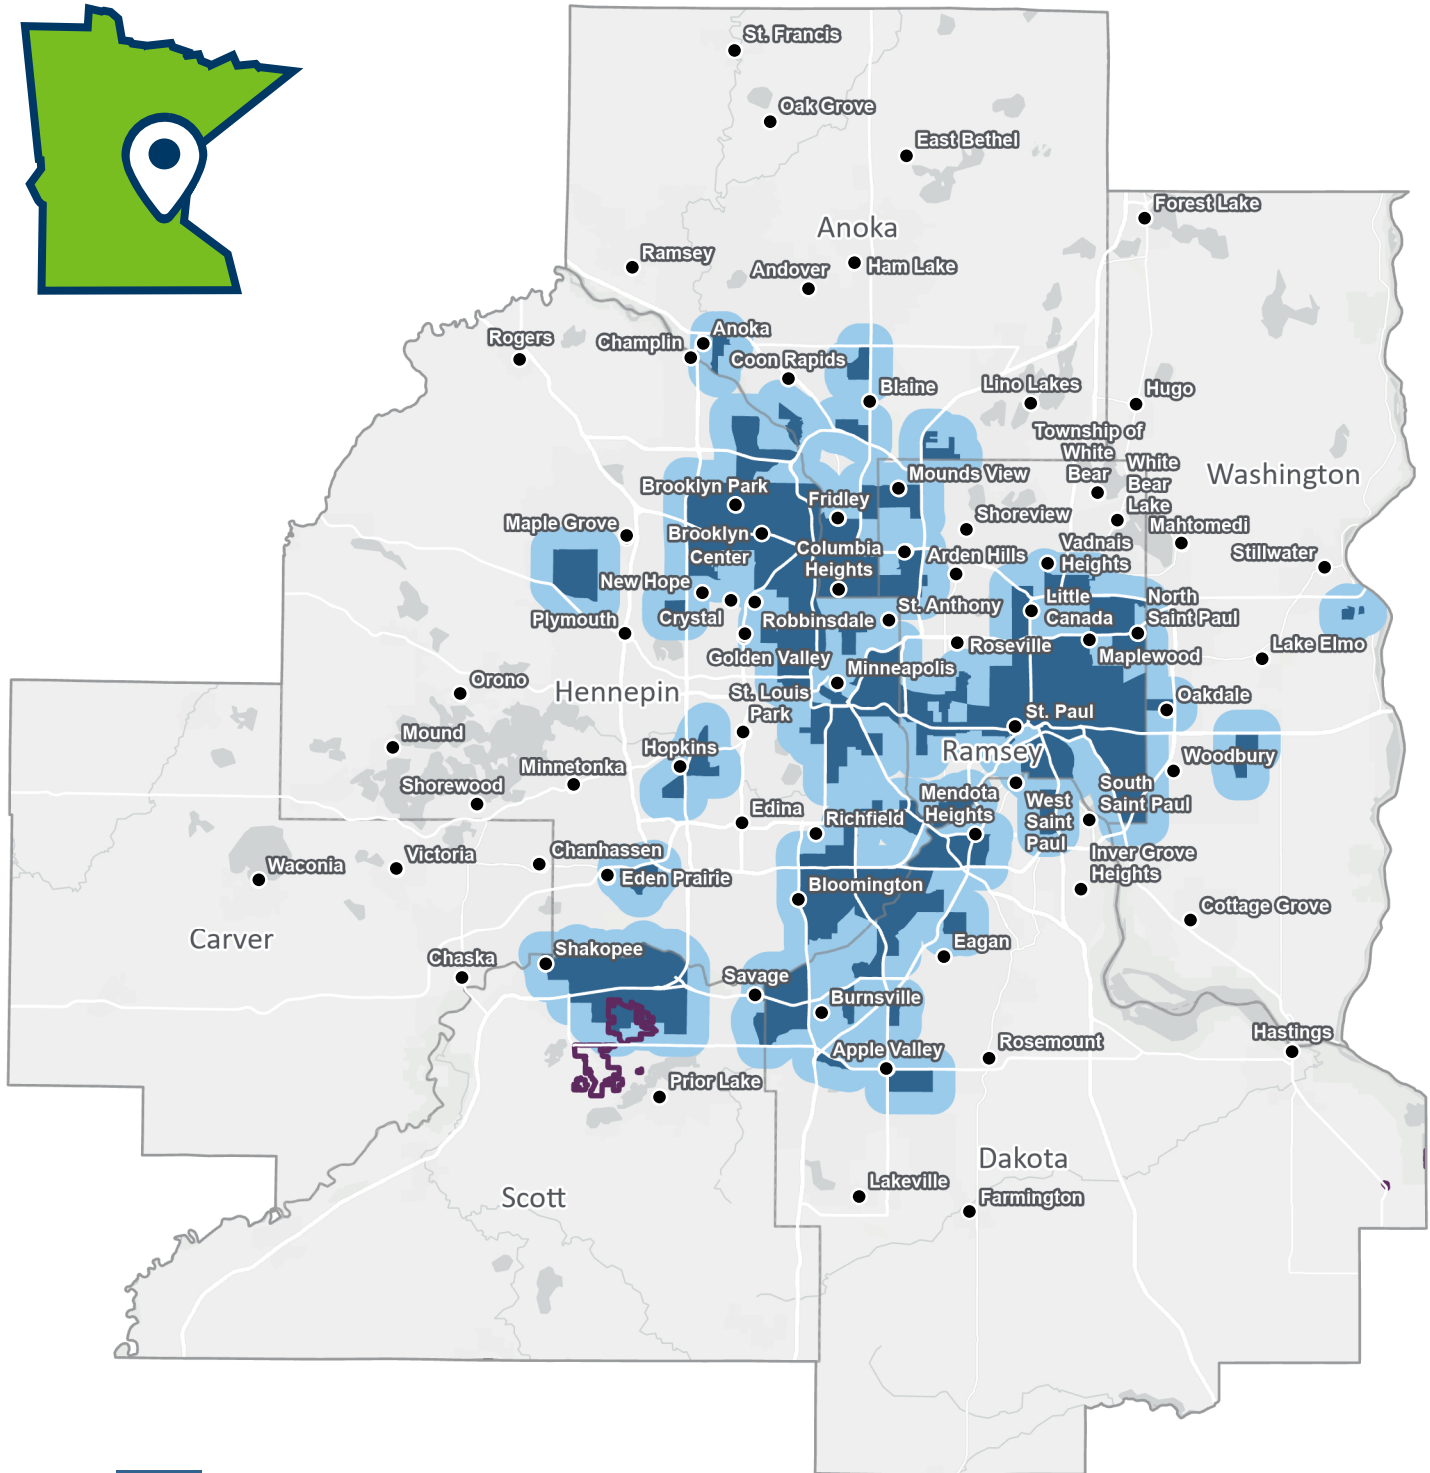

Twin Cities metropolitan area Environmental justice areas

-  Environmental justice areas
-  One mile buffer
-  Tribal land