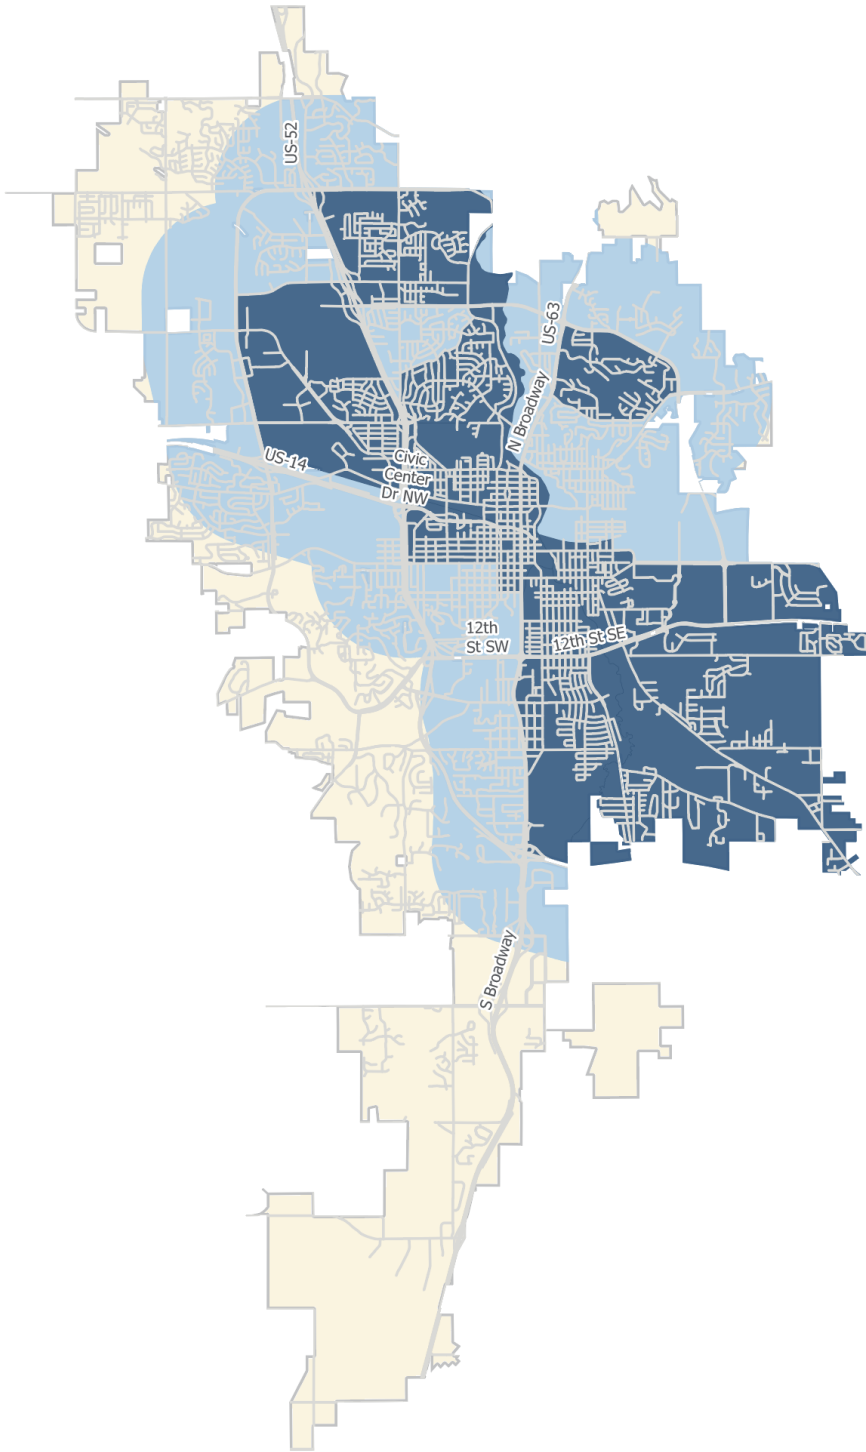

City of Rochester Environmental justice areas

-  Environmental justice areas
-  One mile buffer