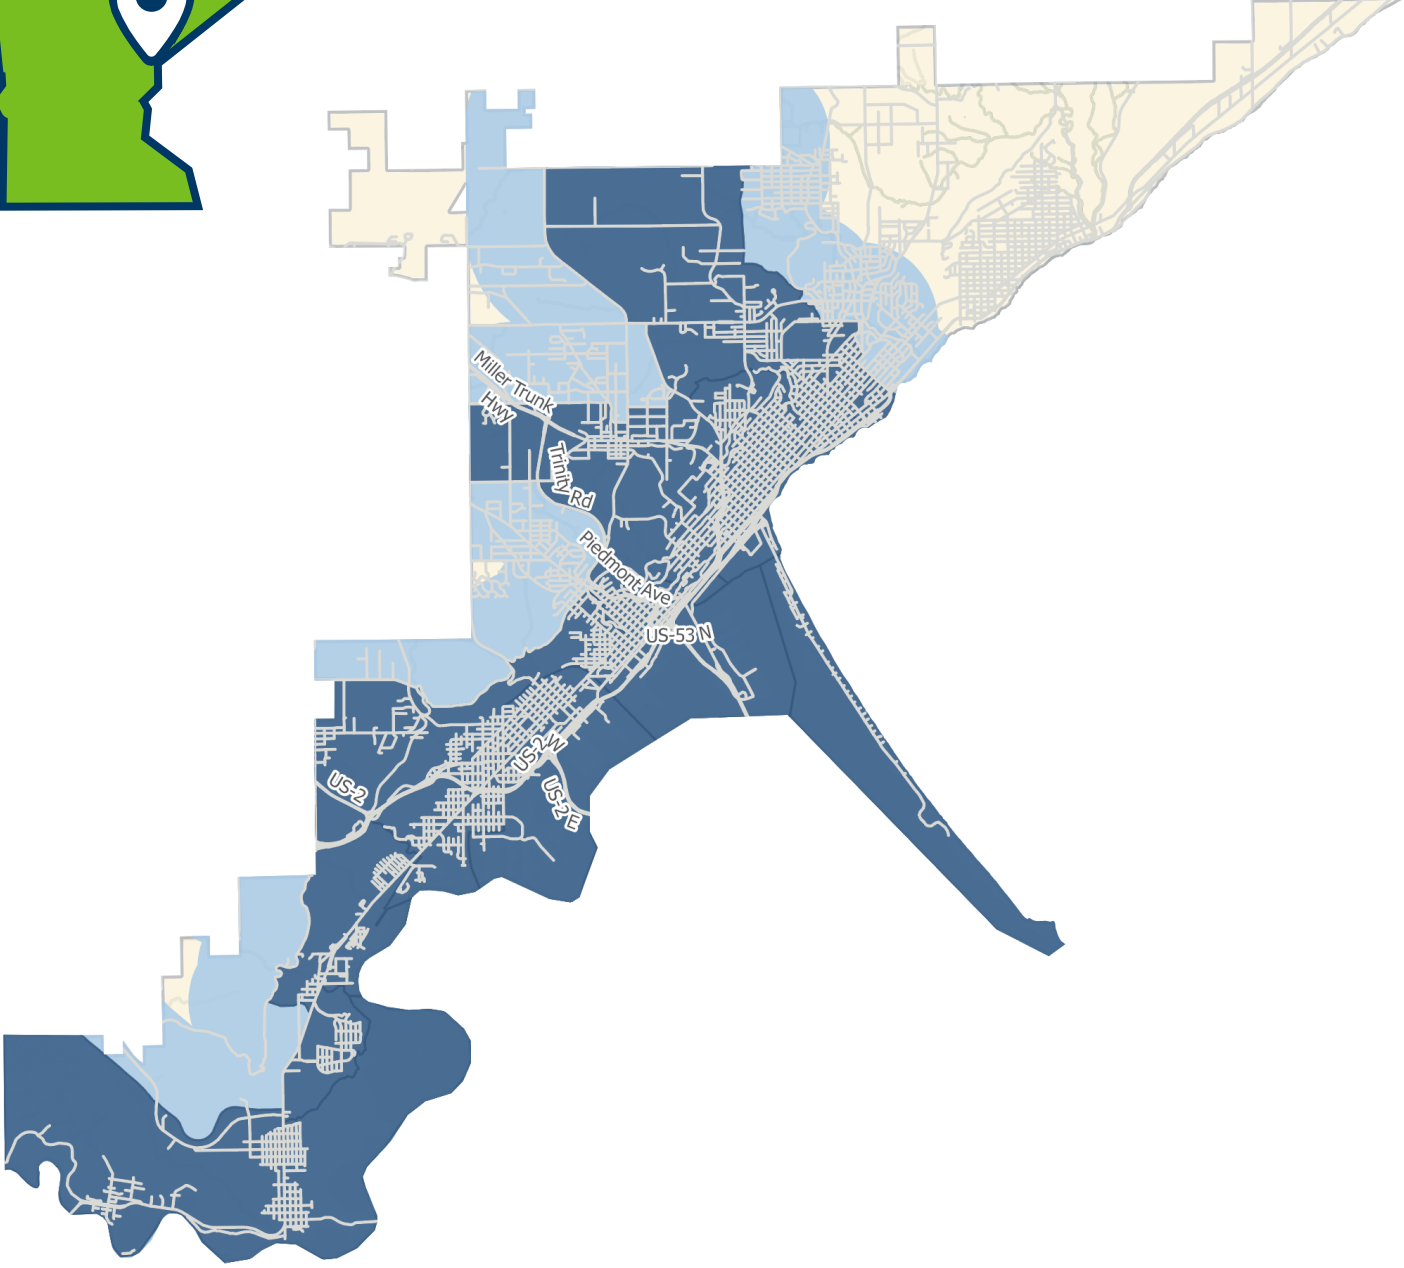

City of Duluth Environmental justice areas

-  Environmental justice areas
-  One mile buffer