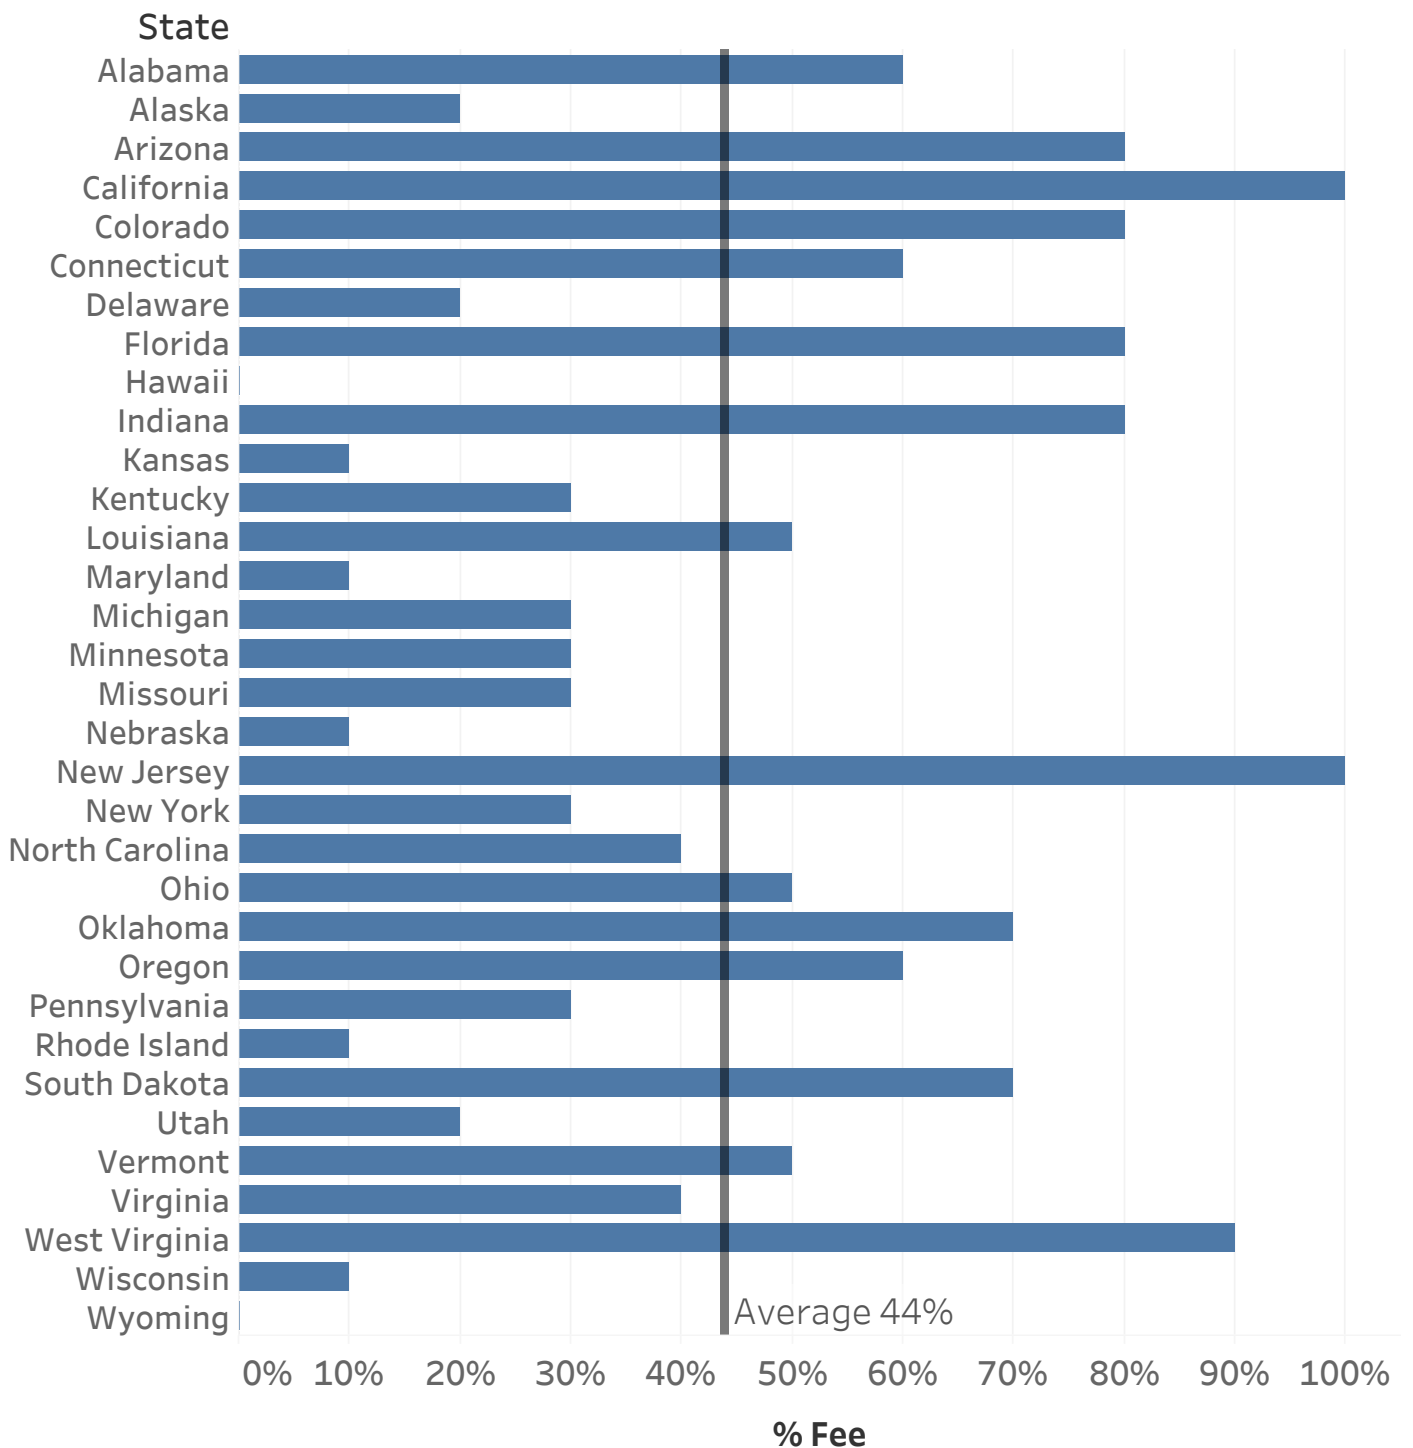

State Comparison

Percent of NPDES Program Costs Covered by Fees

Source:
Association of Clean Water Administrators
Report on State NPDES Fee Permitting Program Structures
June 2014