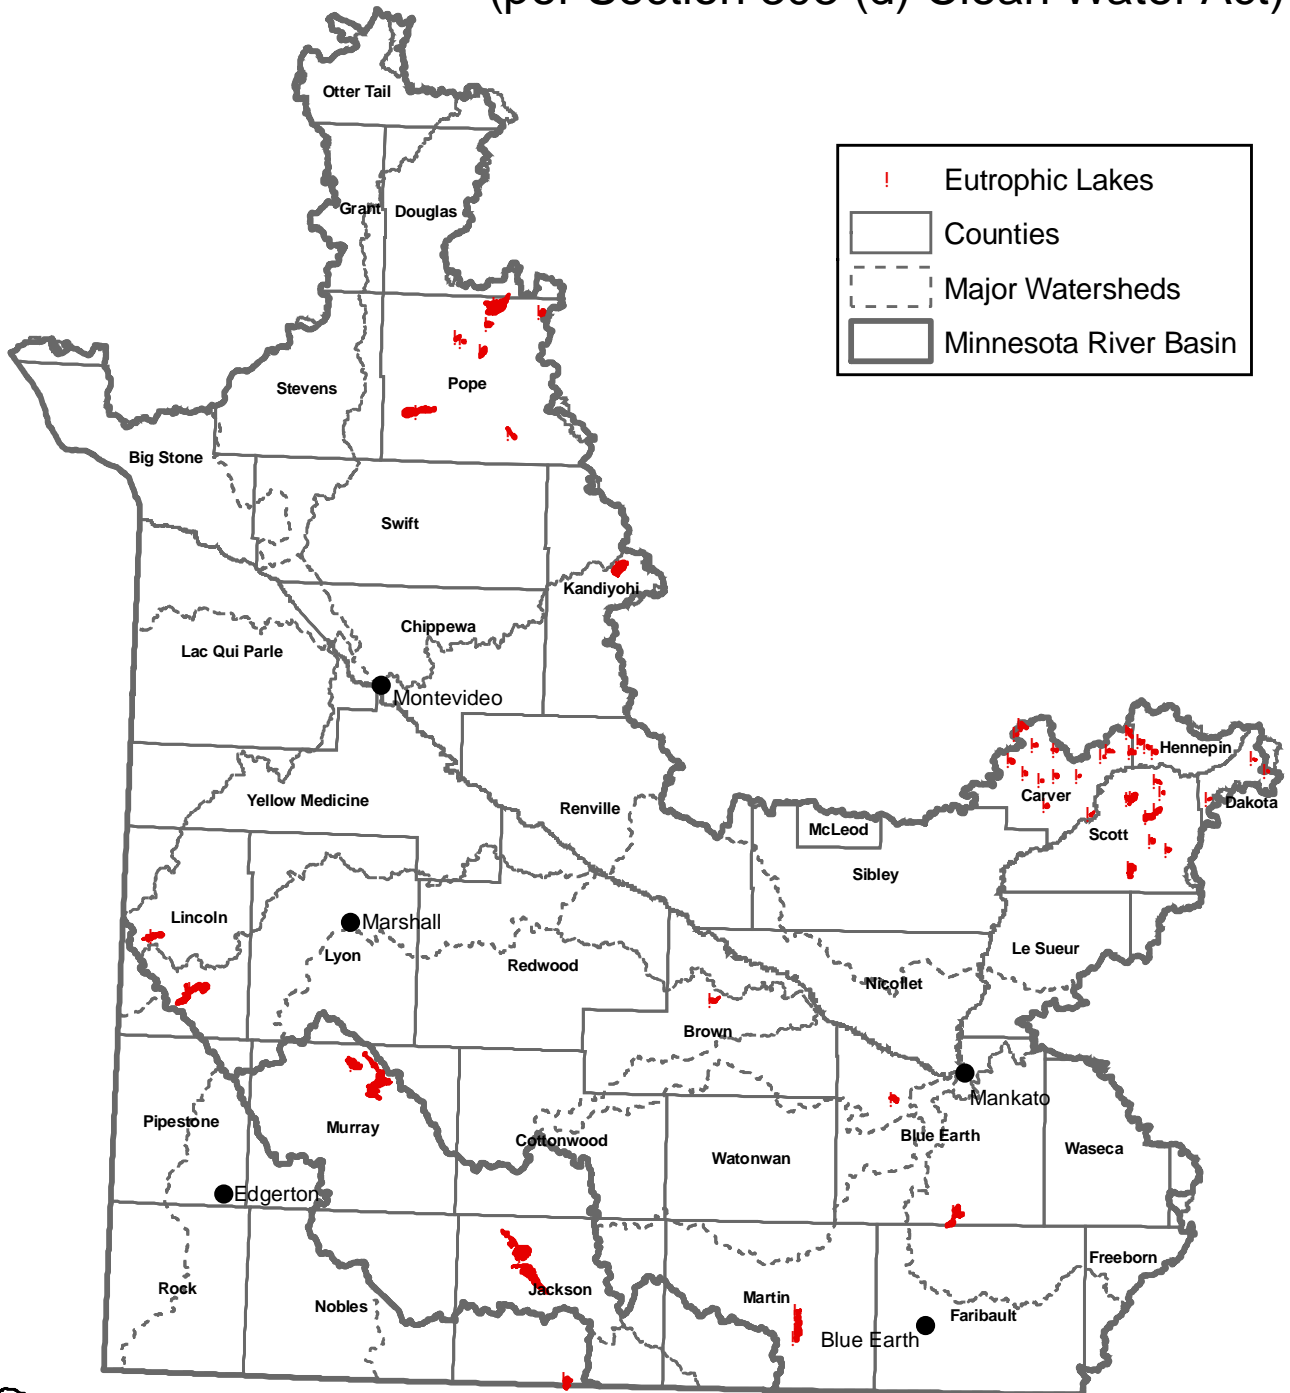

# Minnesota, Missouri, and Des Moines River Basin Eutrophic Lakes

2006 Impaired Waters Requiring a TMDL  
(per Section 303 (d) Clean Water Act)

!	Eutrophic Lakes
—	Counties
- - -	Major Watersheds
⬜	Minnesota River Basin

For additional information concerning impairments, such as station information and monitoring data, see the MPCA Environmental Data Access System. <http://www.pca.state.mn.us/data/edaWater>