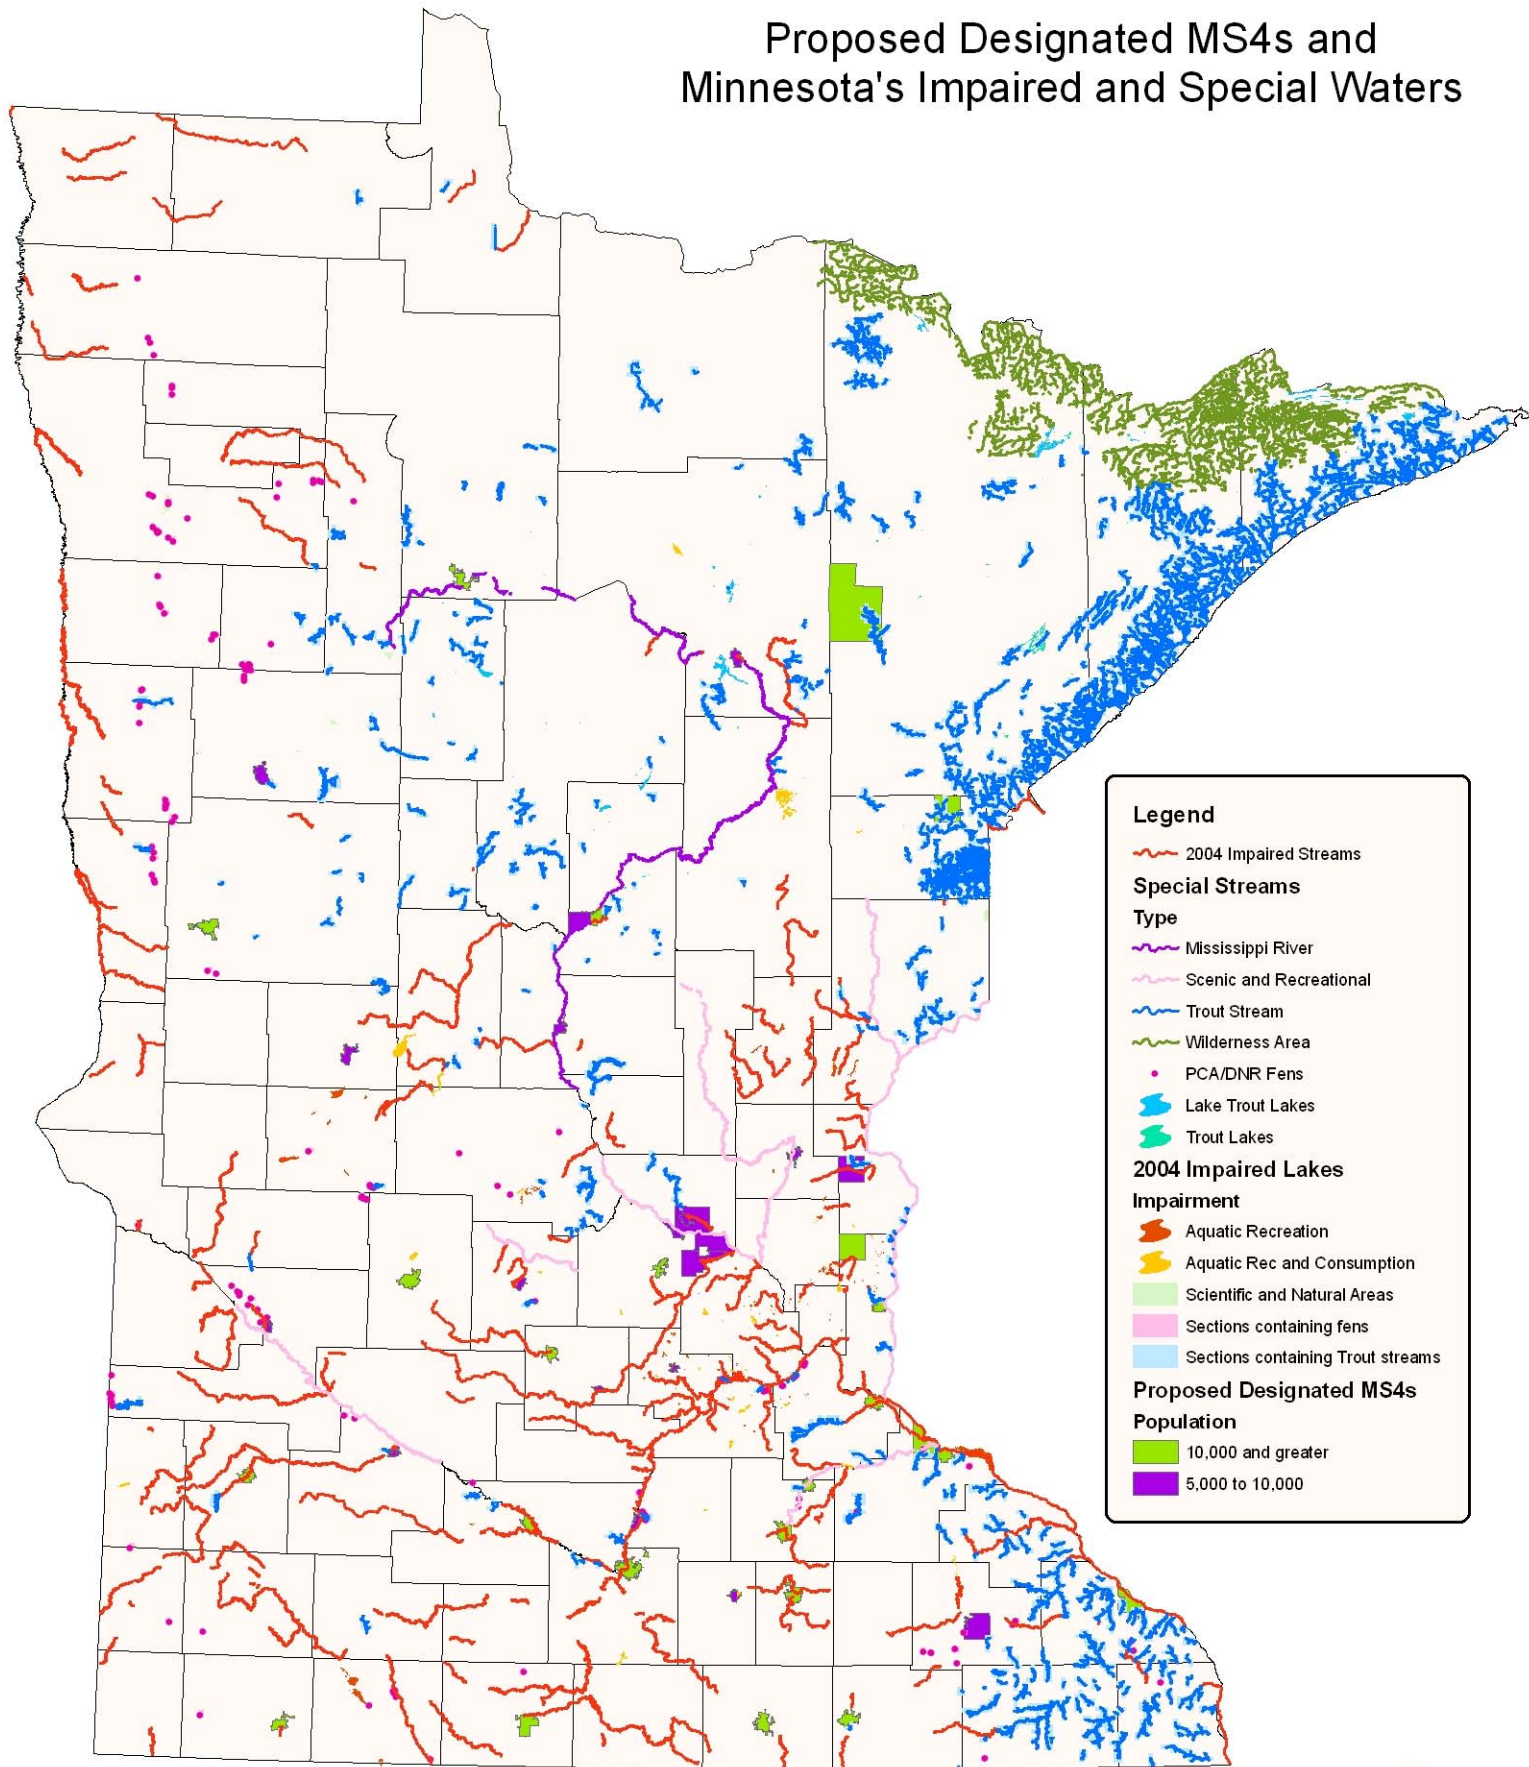

# Proposed Designated MS4s and Minnesota's Impaired and Special Waters

**Legend**

- 2004 Impaired Streams
- Special Streams**
- Type**
- Mississippi River
- Scenic and Recreational
- Trout Stream
- Wilderness Area
- PCA/DNR Fens
- Lake Trout Lakes
- Trout Lakes
- 2004 Impaired Lakes**
- Impairment**
- Aquatic Recreation
- Aquatic Rec and Consumption
- Scientific and Natural Areas
- Sections containing fens
- Sections containing Trout streams
- Proposed Designated MS4s**
- Population**
- 10,000 and greater
- 5,000 to 10,000