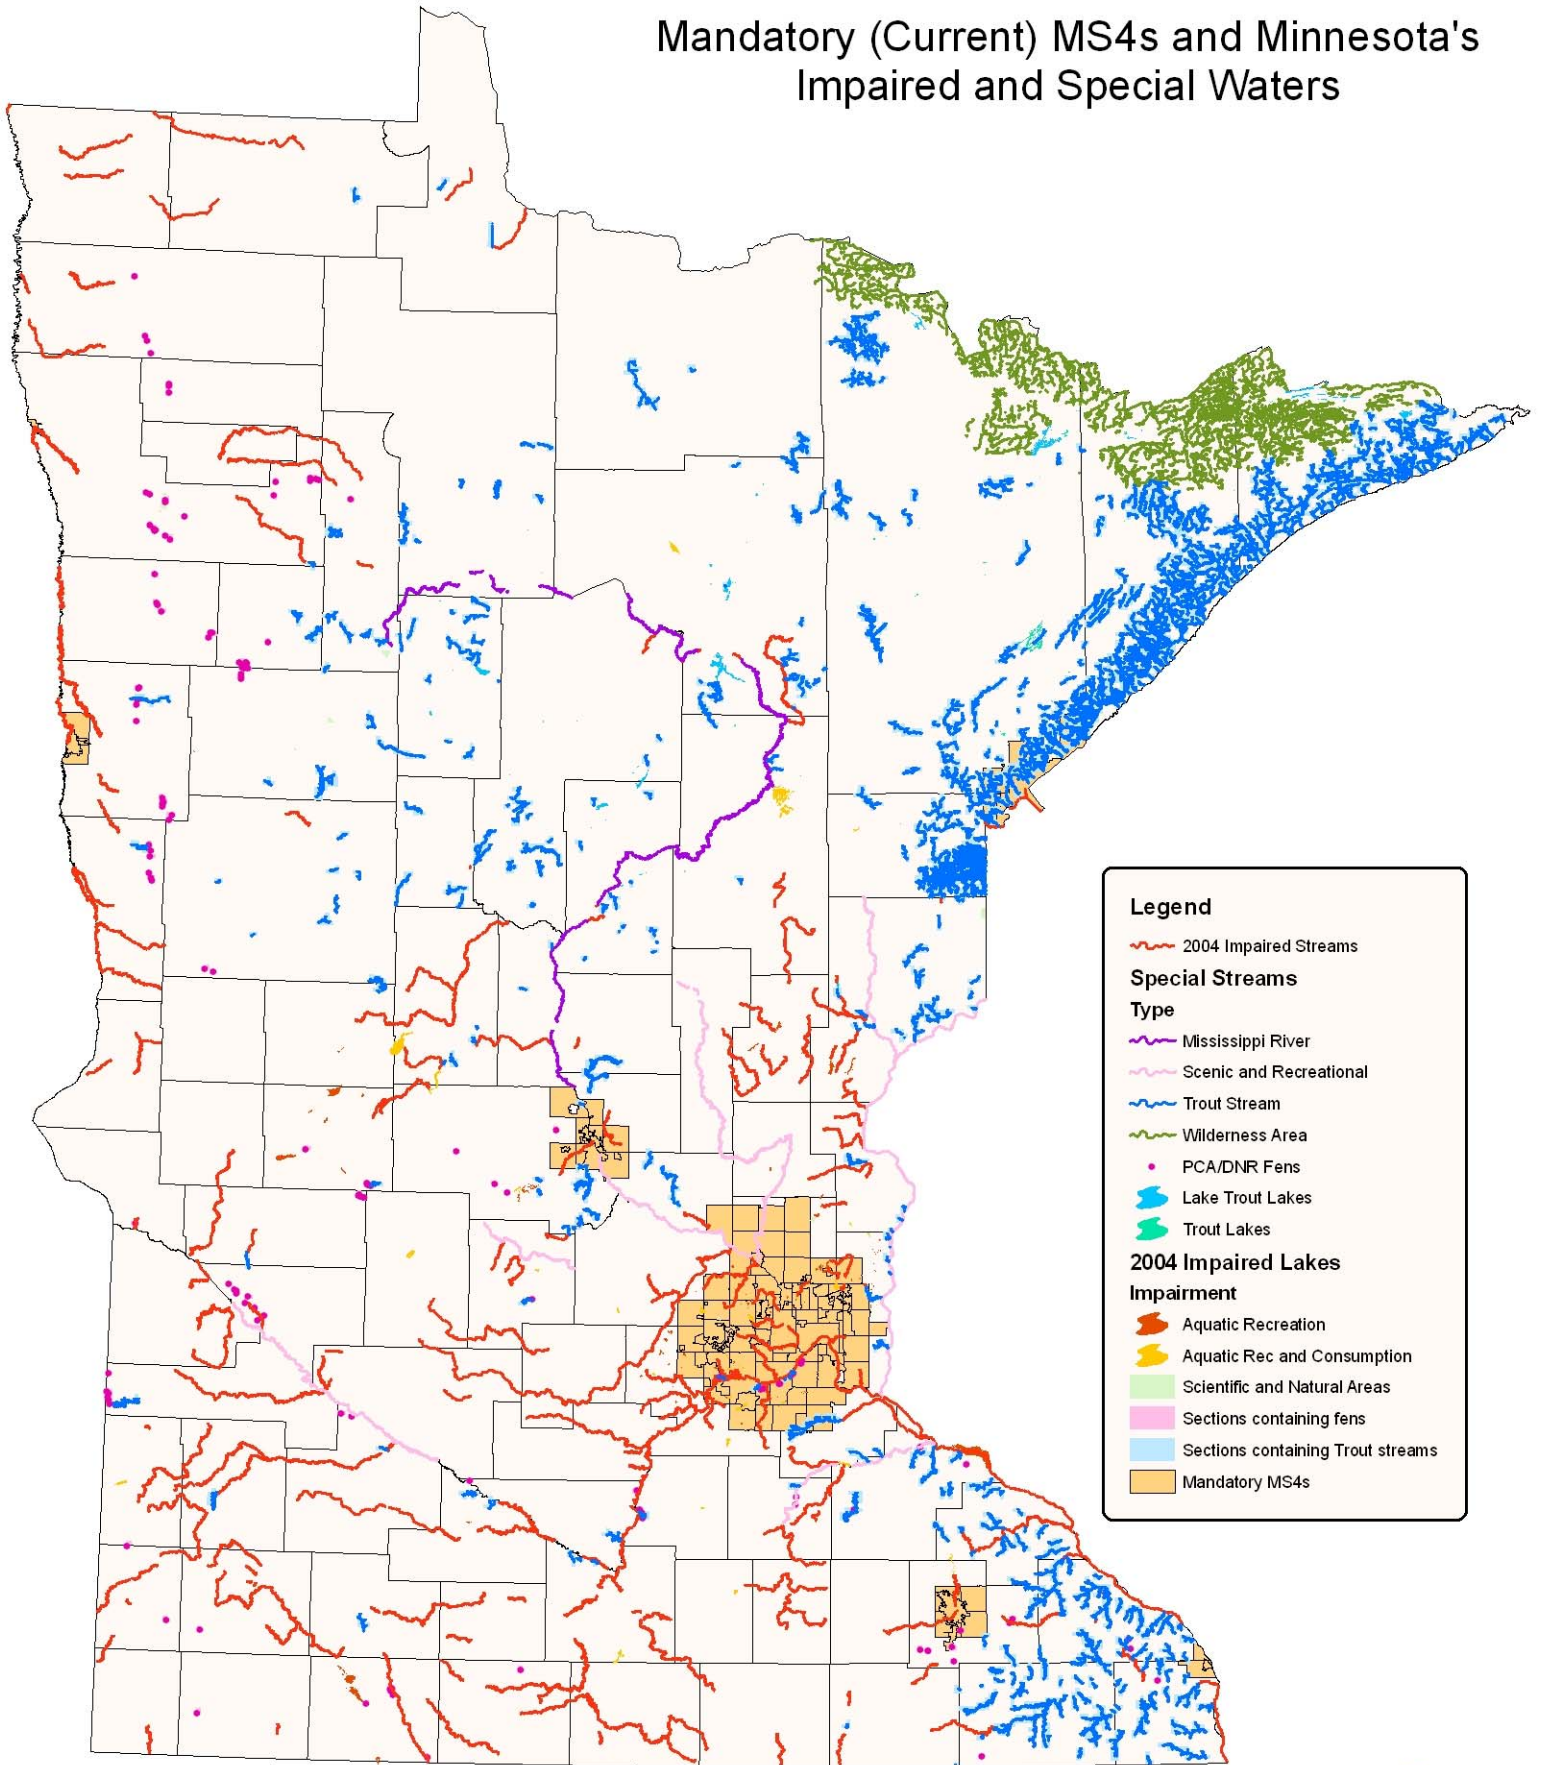

Mandatory (Current) MS4s and Minnesota's Impaired and Special Waters

Legend

- 2004 Impaired Streams
- Special Streams**
- Type**
- Mississippi River
- Scenic and Recreational
- Trout Stream
- Wilderness Area
- PCA/DNR Fens
- Lake Trout Lakes
- Trout Lakes
- 2004 Impaired Lakes**
- Impairment**
- Aquatic Recreation
- Aquatic Rec and Consumption
- Scientific and Natural Areas
- Sections containing fens
- Sections containing Trout streams
- Mandatory MS4s